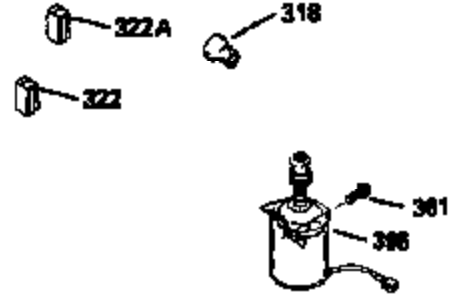

ILLUSTRATION SHOWS TYPICAL PARTS ONLY. ORDER BY PART NUMBER. PARTS NOT LISTED ARE SUPPLIED BY OEM.

VIEW 3 OF 3

Ref #	Part Number	Qty	Description
12B	34695	1	Breather Tube Elbow
19	31361	1	Extension Spring
69	35261	1	* Mounting Flange Gasket
182	6201	2	Screw, 1/4-28 x 7/8"
185	31384A	1	Intake Pipe (Incl. 224)
186	32653	1	Governor Spring Link
216	33086	1	RPM Adjusting Lever
223	650451	2	Screw, 1/4-20 x 1"
238	650932	2	Screw, 10-32 x 49/64"
239	34338	1	* Air Cleaner Gasket
241	35797	1	Air Cleaner Collar
245	35066	1	Air Cleaner Filter
250	35065	1	Air Cleaner Cover
260	35826	1	Blower Housing
263A	35821	1	Starter Grill
276	33753	1	Locking Plate
277	650795	2	Screw, 1/4-20 x 2-1/4"
370C	34144	1	Primer Decal