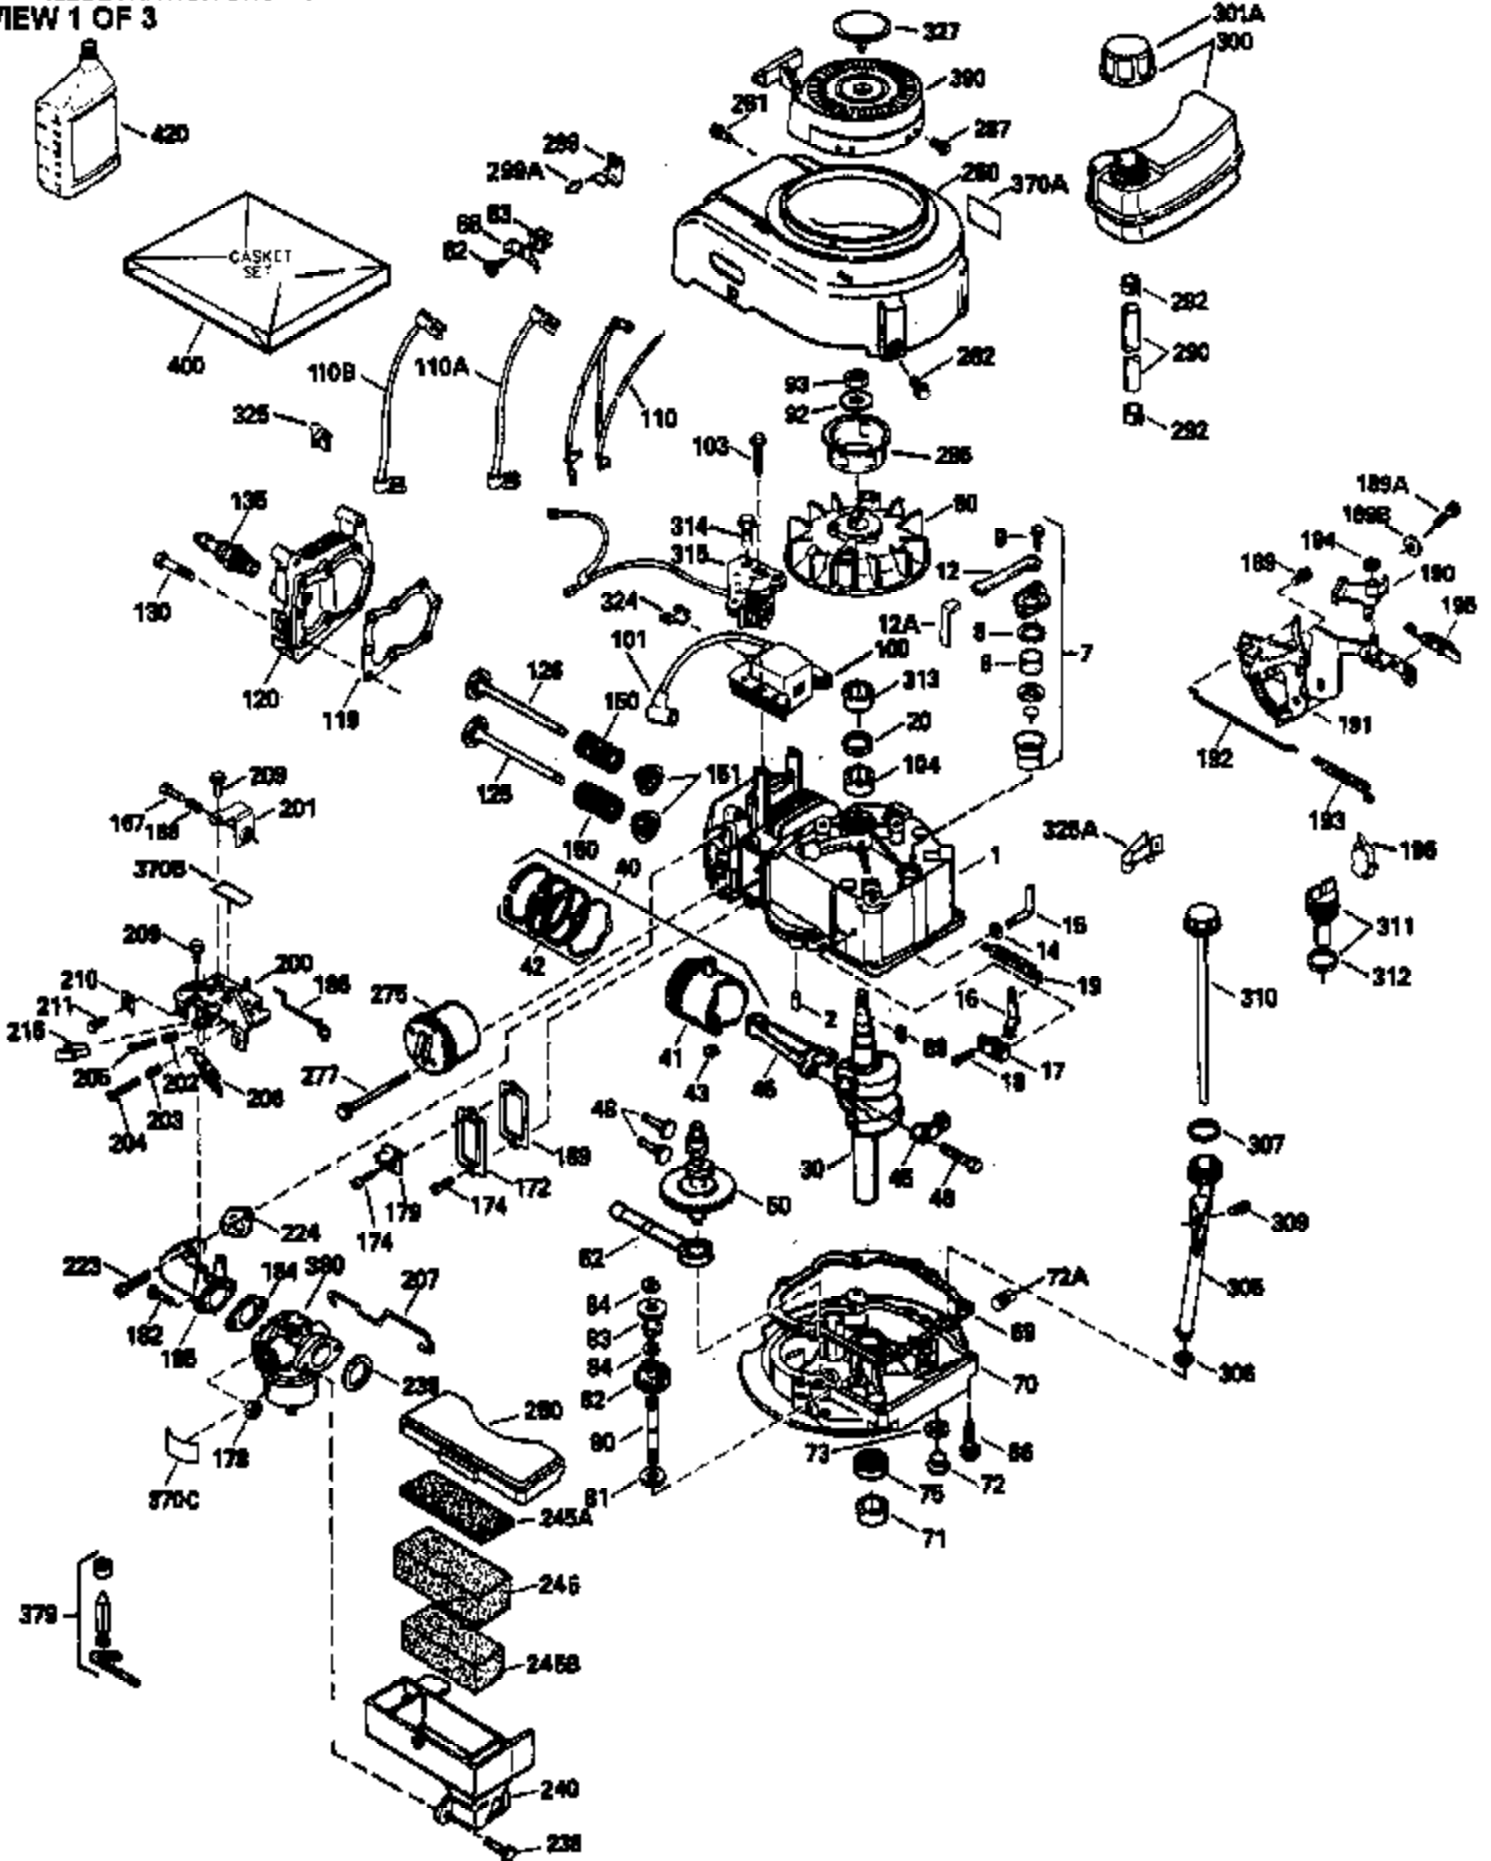

## Engine Parts List #1

Ref #	Part Number	Qty	Description
	1 35010	1	Cylinder (Incl. 2 & 20)
	2 26727	2	Dowel Pin
	6 33734	1	Breather Element
	7 34214A	1	Breather Ass'y. (Incl.6,8,9,12 & 12B)
	8 33735	1	* Breather Gasket
	9 30200	2	Screw, 10-24 x 9/16"
12B	34695	1	Breather Tube Elbow
	12 33886	1	Breather Tube
	14 28277	1	Washer
	15 30589	1	Governor Rod (Incl. 14)
	16 31383A	1	Governor Lever
	17 31335	1	Governor Lever Clamp
	18 650548	1	Screw, 8-32 x 5/16"
	19 31361	1	Extension Spring
	20 32600	1	Oil Seal
	30 35612	1	Crankshaft
	40 35544A	1	Piston, Pin & Ring Set (Std.)
	40 35545A	1	Piston, Pin & Ring Set (.010" OS)
	40 35546	1	Piston, Pin & Ring Set (.020" OS)
	41 35541	1	Piston & Pin Ass'y. (Std.) (Incl. 43)
	41 35542	1	Piston & Pin Ass'y. (.010" OS) (Incl. 43)
	41 35543	1	Piston & Pin Ass'y. (.020" OS) (Incl. 43)
	42 35547A	1	Ring Set (Std.)
	42 35548A	1	Ring Set (.010" OS)
	42 35549	1	Ring Set (.020" OS)
	43 20381	2	Piston Pin Retaining Ring
	45 32875	1	Connecting Rod Ass'y. (Incl. 46)
	46 32610A	2	Connecting Rod Bolt
	48 27241	2	Valve Lifter
	50 33553	1	Camshaft (MCR)
	52 29914	1	Oil Pump Ass'y.
	69 35261	1	* Mounting Flange Gasket
	70 34311C	1	Mounting Flange (Incl. 72, 75 & 80)
	72 36083	1	Oil Drain Plug
	75 27897	1	Oil Seal
	80 30574A	1	Governor Shaft
	81 30590A	1	Washer
	82 30591	1	Governor Gear Ass'y. (Incl. 81)
	83 30588A	1	Governor Spool
	84 29193	2	Retaining Ring
	86 650488	6	Screw, 1/4-20 x 1-1/4"
	89 611004	1	Flywheel Key
	90 611112	1	Flywheel
	92 650815	1	Belleville Washer
	93 650816	1	Flywheel Nut
	100 34443A	1	Solid State Ignition
	101 610118	1	Spark Plug Cover
	103 650814	2	Screw, Torx T-15, 10-24 x 1"
	110 34961	1	Ground Wire
	119 33015A	1	* Cylinder Head Gasket
	120 34342	1	Cylinder Head
	125 29313C	1	Exhaust Valve (Std.) (Incl. 151)
	125 29315C	1	Exhaust Valve (1/32" OS) (Incl. 151)
	126 29314B	1	Intake Valve (Std.) (Incl. 151)
	126 29315C	1	Intake Valve (1/32" OS) (Incl. 151)
	130 6021A	8	Screw, 5/16-18 x 1-1/2"
	135 35395	1	Resistor Spark Plug (RJ19LM)
	150 31672	2	Valve Spring