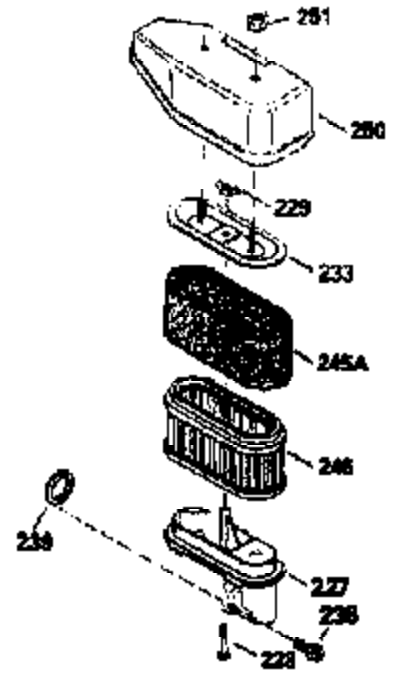

ILLUSTRATION SHOWS TYPICAL PARTS ONLY. ORDER BY PART NUMBER. PARTS NOT LISTED ARE SUPPLIED BY OEM.

VIEW 3 OF 3

Ref #	Part Number	Qty	Description
12B	34695	1	Breather Tube Elbow
19	31361	1	Extension Spring
69	35261	1	* Mounting Flange Gasket
182	6201	2	Screw, 1/4-28 x 7/8"
185	31384A	1	Intake Pipe (Incl. 224)
186	32653	1	Governor Spring Link
216	33086	1	RPM Adjusting Lever
223	650451	2	Screw, 1/4-20 x 1"
238	650932	2	Screw, 10-32 x 49/64"
239	34338	1	* Air Cleaner Gasket
241	35797	1	Air Cleaner Collar
245	35066	1	Air Cleaner Filter
250	35065	1	Air Cleaner Cover
260	35826	1	Blower Housing
263A	35821	1	Starter Grill
276	33753	1	Locking Plate
277	650795	2	Screw, 1/4-20 x 2-1/4"
370C	34144	1	Primer Decal