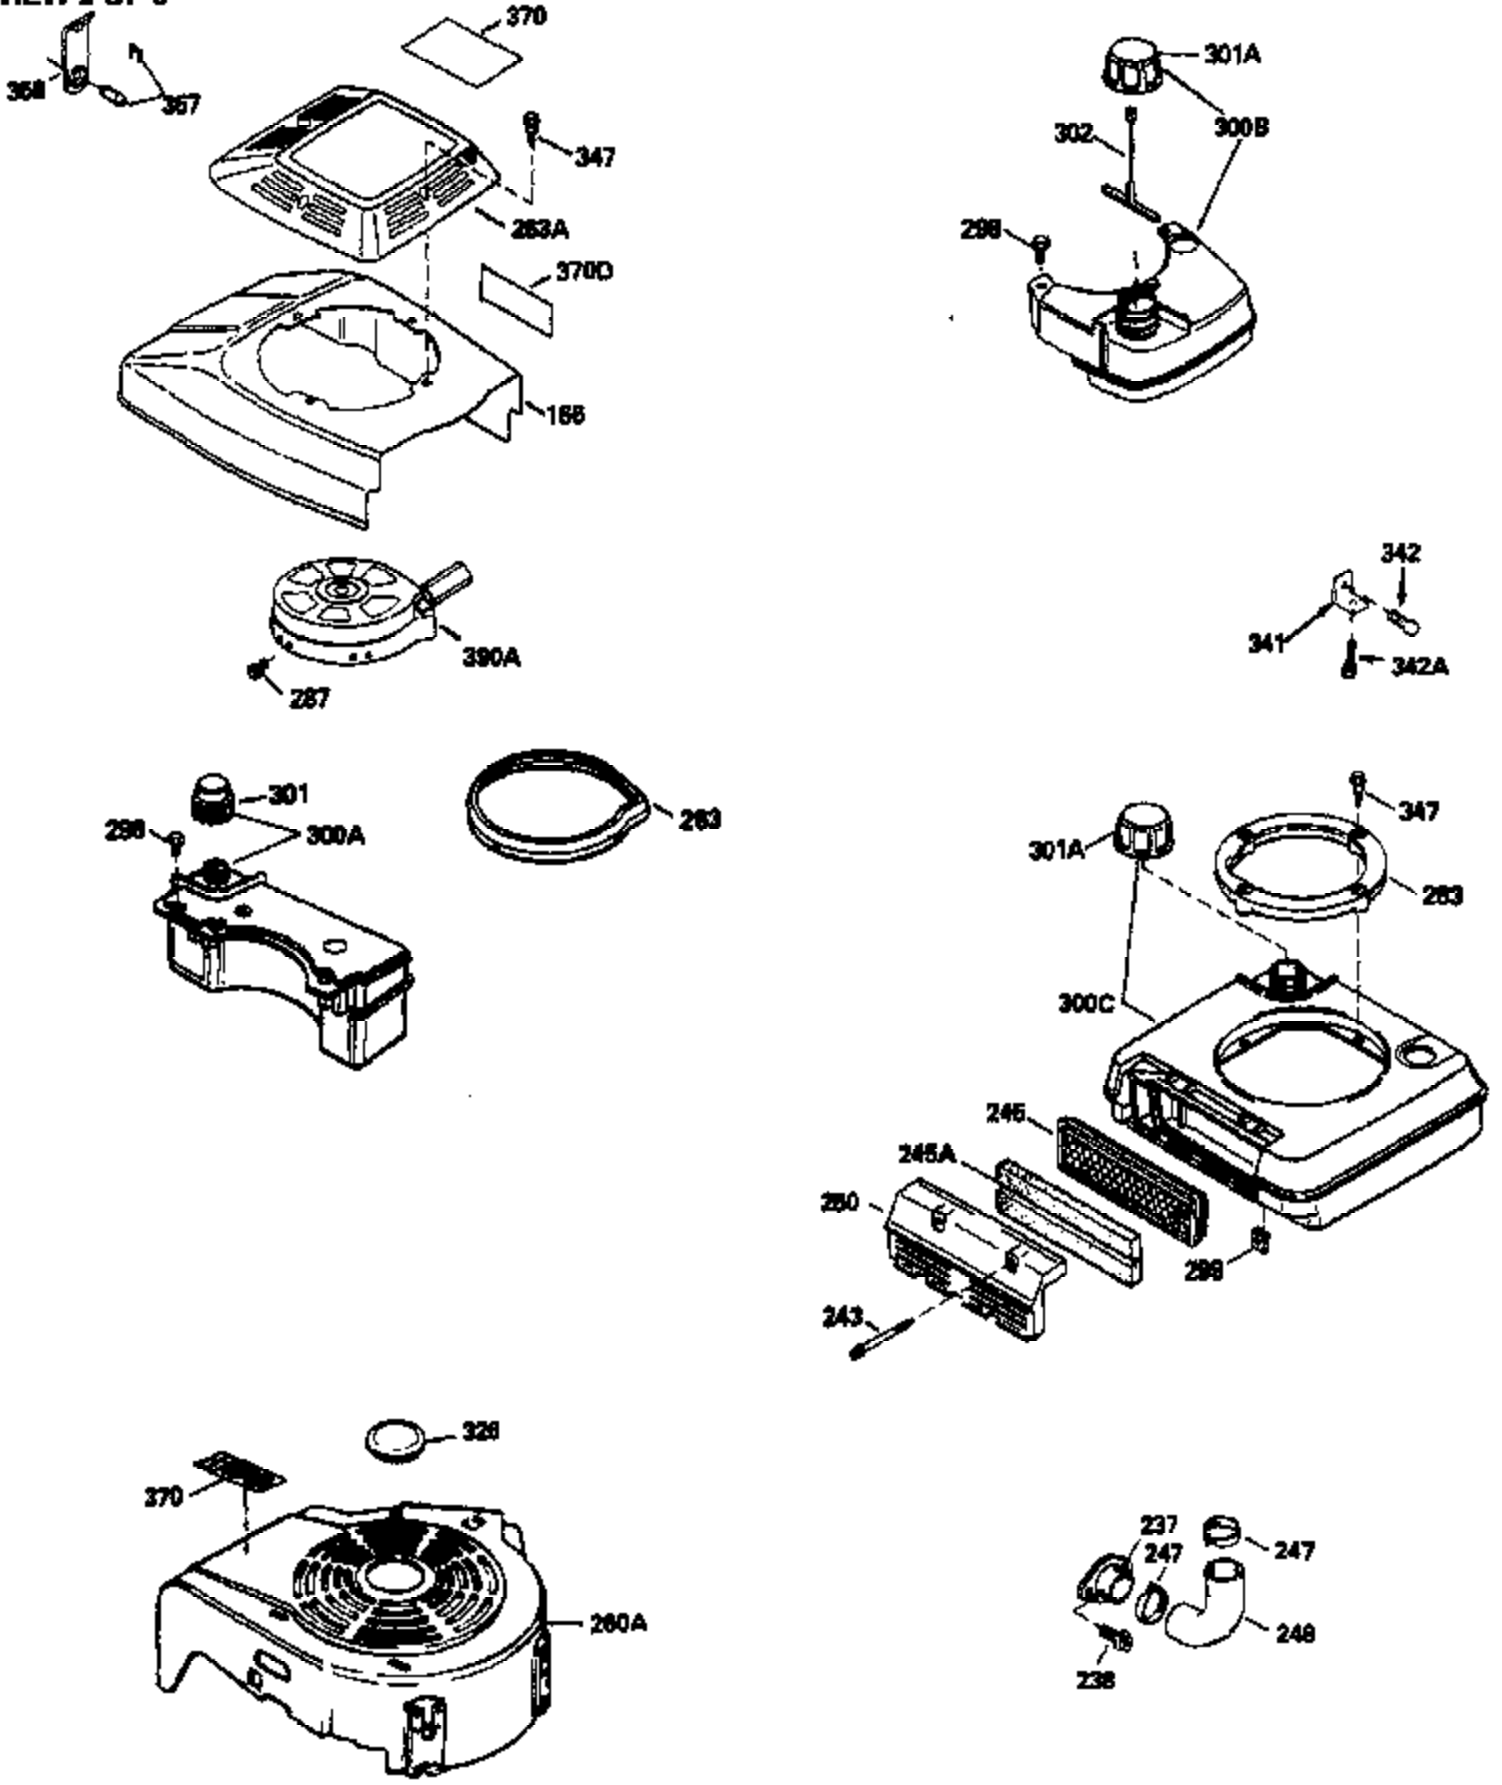

ILLUSTRATION SHOWS TYPICAL PARTS ONLY. ORDER BY PART NUMBER. PARTS NOT LISTED ARE SUPPLIED BY OEM.

VIEW 2 OF 3

Ref #	Part Number	Qty	Description
12B	34695	1	Breather Tube Elbow
166	35827	1	Engine Shroud
238	650932	2	Screw, 10-32 x 49/64"
245	35066	1	Air Cleaner Filter
250	35065	1	Air Cleaner Cover
263A	35821	1	Starter Grill
287	650884	2	Screw, 8-32 x 1/2"
301	35355	1	Fuel Cap
347	650898	4	Screw, 10-32 x 27/32"
370	35841	1	Name Decal
370C	34144	1	Primer Decal