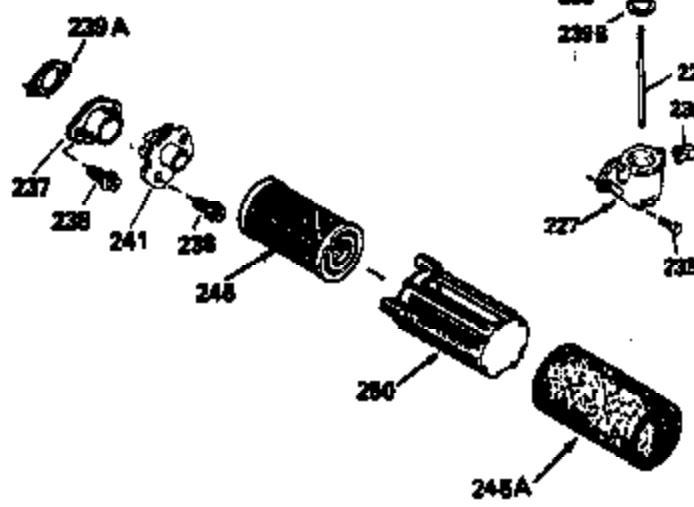

ILLUSTRATION SHOWS TYPICAL PARTS ONLY. ORDER BY PART NUMBER. PARTS NOT LISTED ARE SUPPLIED BY OEM.

VIEW 3 OF 3

Ref #	Part Number	Qty	Description
12B	34695	1	Breather Tube Elbow
19	31361	1	Extension Spring
69	35261	1	* Mounting Flange Gasket
182	6201	2	Screw, 1/4-28 x 7/8"
185	31384A	1	Intake Pipe (Incl. 224)
186	32653	1	Governor Spring Link
216	33086	1	RPM Adjusting Lever
223	650451	2	Screw, 1/4-20 x 1"
238	650932	2	Screw, 10-32 x 49/64"
239	34338	1	* Air Cleaner Gasket
241	35797	1	Air Cleaner Collar
245	35066	1	Air Cleaner Filter
250	35065	1	Air Cleaner Cover
260	35826	1	Blower Housing
263A	35821	1	Starter Grill
276	33753	1	Locking Plate
277	650795	2	Screw, 1/4-20 x 2-1/4"
370C	34144	1	Primer Decal