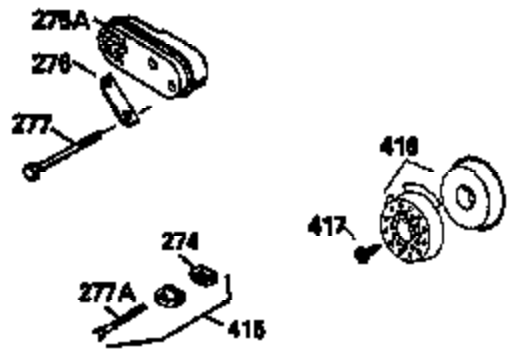

ILLUSTRATION SHOWS TYPICAL PARTS ONLY. ORDER BY PART NUMBER. PARTS NOT LISTED ARE SUPPLIED BY OEM.

VIEW 3 OF 3

Ref #	Part Number	Qty	Description
12B	34695	1	Breather Tube Elbow
19	31361	1	Extension Spring
69	35261	1	* Mounting Flange Gasket
182	6201	2	Screw, 1/4-28 x 7/8"
185	31384A	1	Intake Pipe (Incl. 224)
186	32653	1	Governor Spring Link
216	33086	1	RPM Adjusting Lever
223	650451	2	Screw, 1/4-20 x 1"
238	650932	2	Screw, 10-32 x 49/64"
239	34338	1	* Air Cleaner Gasket
241	35797	1	Air Cleaner Collar
245	35066	1	Air Cleaner Filter
250	35065	1	Air Cleaner Cover
260	35826	1	Blower Housing
263A	35821	1	Starter Grill
276	33753	1	Locking Plate
277	650795	2	Screw, 1/4-20 x 2-1/4"
370C	34144	1	Primer Decal