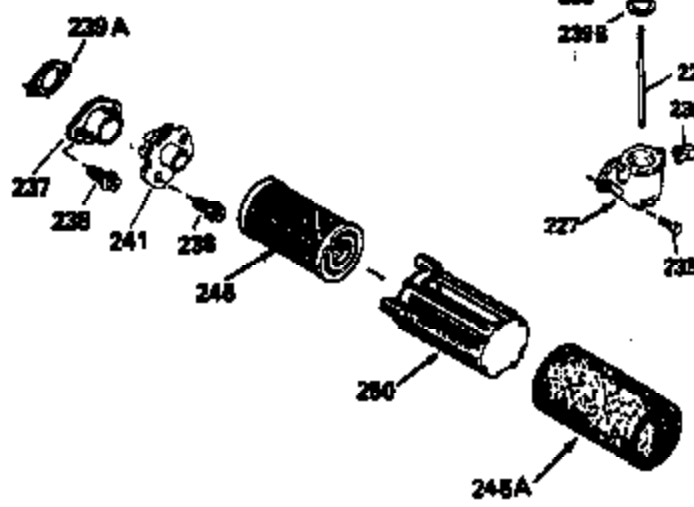

ILLUSTRATION SHOWS TYPICAL PARTS ONLY. ORDER BY PART NUMBER. PARTS NOT LISTED ARE SUPPLIED BY OEM.

VIEW 3 OF 3

Ref #	Part Number	Qty	Description
12B	34695	1	Breather Tube Elbow
19	33578	1	Extension Spring
69	35261	1	* Mounting Flange Gasket
182	6201	2	Screw, 1/4-28 x 7/8"
185	35363	1	Intake Pipe
186	34337	1	Governor Link
223	650451	2	Screw, 1/4-20 x 1"
227	35849	1	Air Cleaner Elbow
228	650962	1	Stud & Nut Ass'y.
229	650962	1	Stud & Nut Ass'y.
233	35818	1	Air Cleaner Bracket
238	650937	2	Screw, 10-32 x 43/64"
239	35848	1	Air Cleaner Gasket
245	35850	1	Air Cleaner Filter
245A	35937	1	Air Cleaner Filter
250	35823	1	Air Cleaner Cover
251	650933	2	Wing Nut, 1/4-20
260	35826	1	Blower Housing
263A	35821	1	Recoil Grill
276	33753	1	Locking Plate
277	650795	2	Screw, 1/4-20 x 2-1/4"
370C	34144	1	Primer Decal