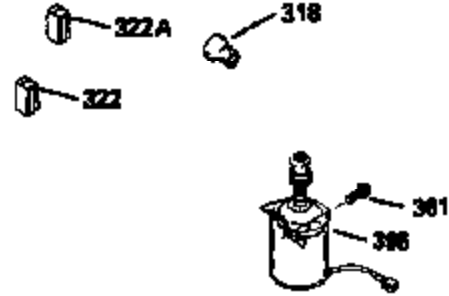

ILLUSTRATION SHOWS TYPICAL PARTS ONLY. ORDER BY PART NUMBER. PARTS NOT LISTED ARE SUPPLIED BY OEM.

VIEW 3 OF 3

Ref #	Part Number	Qty	Description
12B	34695	1	Breather Tube Elbow
19	33578	1	Extension Spring
69	35261	1	* Mounting Flange Gasket
182	6201	2	Screw, 1/4-28 x 7/8"
185	35363	1	Intake Pipe
186	34337	1	Governor Link
223	650451	2	Screw, 1/4-20 x 1"
227	35849	1	Air Cleaner Elbow
228	650962	1	Stud & Nut Ass'y.
229	650962	1	Stud & Nut Ass'y.
233	35818	1	Air Cleaner Bracket
238	650937	2	Screw, 10-32 x 43/64"
239	35848	1	Air Cleaner Gasket
245	35850	1	Air Cleaner Filter
245A	35937	1	Air Cleaner Filter
250	35823	1	Air Cleaner Cover
251	650933	2	Wing Nut, 1/4-20
260	35826	1	Blower Housing
263A	35821	1	Recoil Grill
276	33753	1	Locking Plate
277	650795	2	Screw, 1/4-20 x 2-1/4"
370C	34144	1	Primer Decal