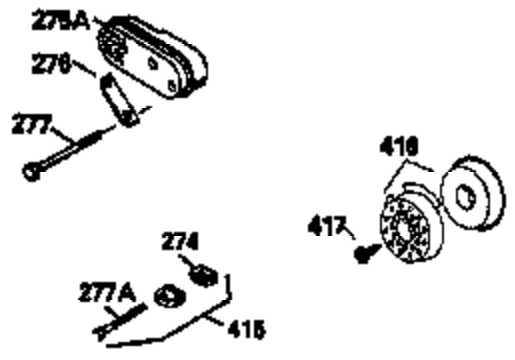

ILLUSTRATION SHOWS TYPICAL PARTS ONLY. ORDER BY PART NUMBER. PARTS NOT LISTED ARE SUPPLIED BY OEM.

VIEW 3 OF 3

Ref #	Part Number	Qty	Description
12B	34695	1	Breather Tube Elbow
19	33578	1	Extension Spring
69	35261	1	* Mounting Flange Gasket
182	6201	2	Screw, 1/4-28 x 7/8"
185	35363	1	Intake Pipe
186	34337	1	Governor Link
223	650451	2	Screw, 1/4-20 x 1"
227	35849	1	Air Cleaner Elbow
228	650962	1	Stud & Nut Ass'y.
229	650962	1	Stud & Nut Ass'y.
233	35818	1	Air Cleaner Bracket
238	650937	2	Screw, 10-32 x 43/64"
239	35848	1	Air Cleaner Gasket
245	35850	1	Air Cleaner Filter
245A	35937	1	Air Cleaner Filter
250	35823	1	Air Cleaner Cover
251	650933	2	Wing Nut, 1/4-20
260	35826	1	Blower Housing
263A	35821	1	Recoil Grill
276	33753	1	Locking Plate
277	650795	2	Screw, 1/4-20 x 2-1/4"
370C	34144	1	Primer Decal