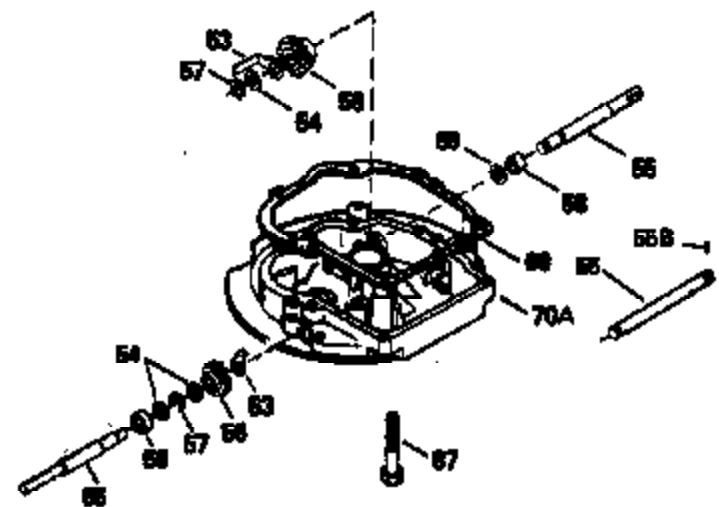

ILLUSTRATION SHOWS TYPICAL PARTS ONLY. ORDER BY PART NUMBER. PARTS NOT LISTED ARE SUPPLIED BY OEM.

VIEW 3 OF 3

Ref #	Part Number	Qty	Description
12B	34695	1	Breather Tube Elbow
19	33578	1	Extension Spring
69	35261	1	* Mounting Flange Gasket
182	6201	2	Screw, 1/4-28 x 7/8"
185	35363	1	Intake Pipe
186	34337	1	Governor Link
223	650451	2	Screw, 1/4-20 x 1"
227	35849	1	Air Cleaner Elbow
228	650962	1	Stud & Nut Ass'y.
229	650962	1	Stud & Nut Ass'y.
233	35818	1	Air Cleaner Bracket
238	650937	2	Screw, 10-32 x 43/64"
239	35848	1	Air Cleaner Gasket
245	35850	1	Air Cleaner Filter
245A	35937	1	Air Cleaner Filter
250	35823	1	Air Cleaner Cover
251	650933	2	Wing Nut, 1/4-20
260	35826	1	Blower Housing
263A	35821	1	Recoil Grill
276	33753	1	Locking Plate
277	650795	2	Screw, 1/4-20 x 2-1/4"
370C	34144	1	Primer Decal