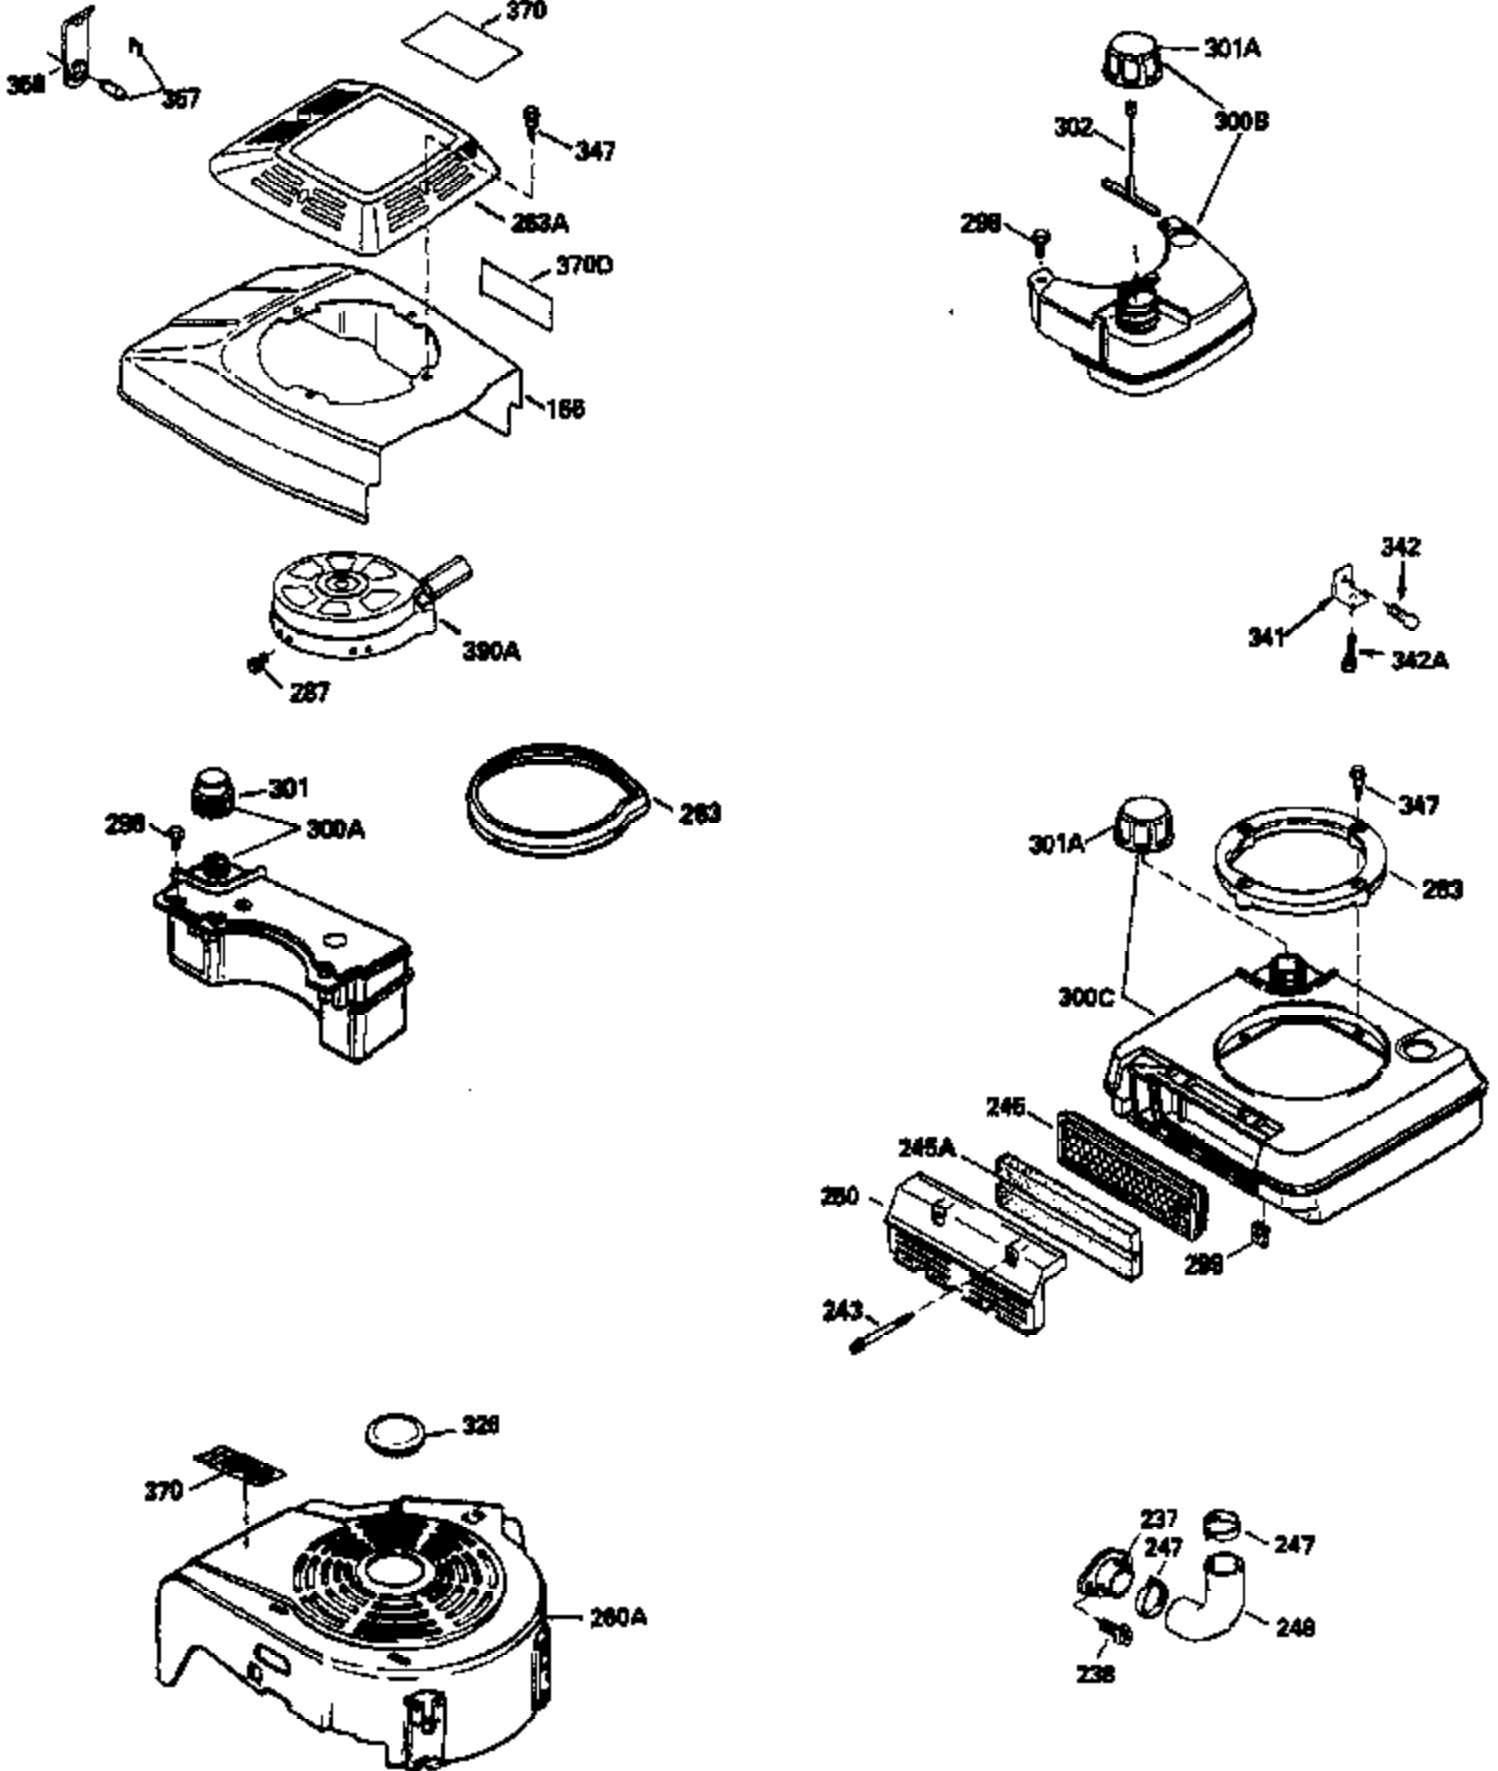

ILLUSTRATION SHOWS TYPICAL PARTS ONLY. ORDER BY PART NUMBER. PARTS NOT LISTED ARE SUPPLIED BY OEM.

VIEW 2 OF 3

Ref #	Part Number	Qty	Description
12B	34695	1	Breather Tube Elbow
166	35820	1	Engine Shroud
238	650937	2	Screw, 10-32 x 43/64"
245A	35937	1	Air Cleaner Filter
245	35850	1	Air Cleaner Filter
250	35823	1	Air Cleaner Cover
263A	35821	1	Recoil Grill
287	650884	2	Screw, 8-32 x 1/2"
301	35355	1	Fuel Cap
347	650898	4	Screw, 10-32 x 27/32"
370C	34144	1	Primer Decal
370	35841	1	Spectra 4 (Quiet) Decal