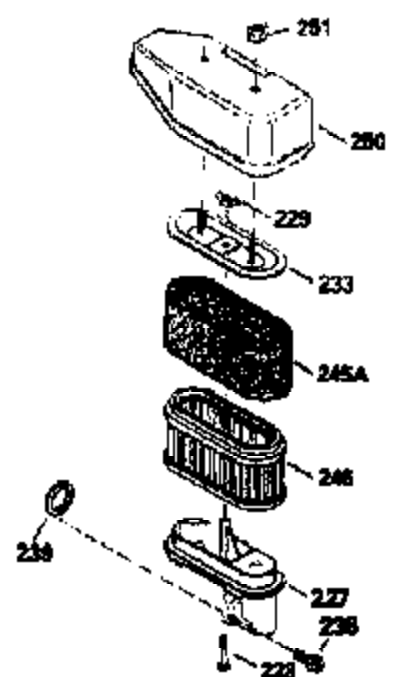

ILLUSTRATION SHOWS TYPICAL PARTS ONLY. ORDER BY PART NUMBER. PARTS NOT LISTED ARE SUPPLIED BY OEM.

VIEW 3 OF 3

Ref #	Part Number	Qty	Description
12B	34695	1	Breather Tube Elbow
19	33578	1	Extension Spring
69	35261	1	* Mounting Flange Gasket
182	6201	2	Screw, 1/4-28 x 7/8"
185	35363	1	Intake Pipe
186	34337	1	Governor Link
223	650451	2	Screw, 1/4-20 x 1"
227	35849	1	Air Cleaner Elbow
228	650962	1	Stud & Nut Ass'y.
229	650962	1	Stud & Nut Ass'y.
233	35818	1	Air Cleaner Bracket
238	650937	2	Screw, 10-32 x 43/64"
239	35848	1	Air Cleaner Gasket
245	35850	1	Air Cleaner Filter
245A	35937	1	Air Cleaner Filter
250	35823	1	Air Cleaner Cover
251	650933	2	Wing Nut, 1/4-20
260	35826	1	Blower Housing
263A	35821	1	Recoil Grill
276	33753	1	Locking Plate
277	650795	2	Screw, 1/4-20 x 2-1/4"
370C	34144	1	Primer Decal