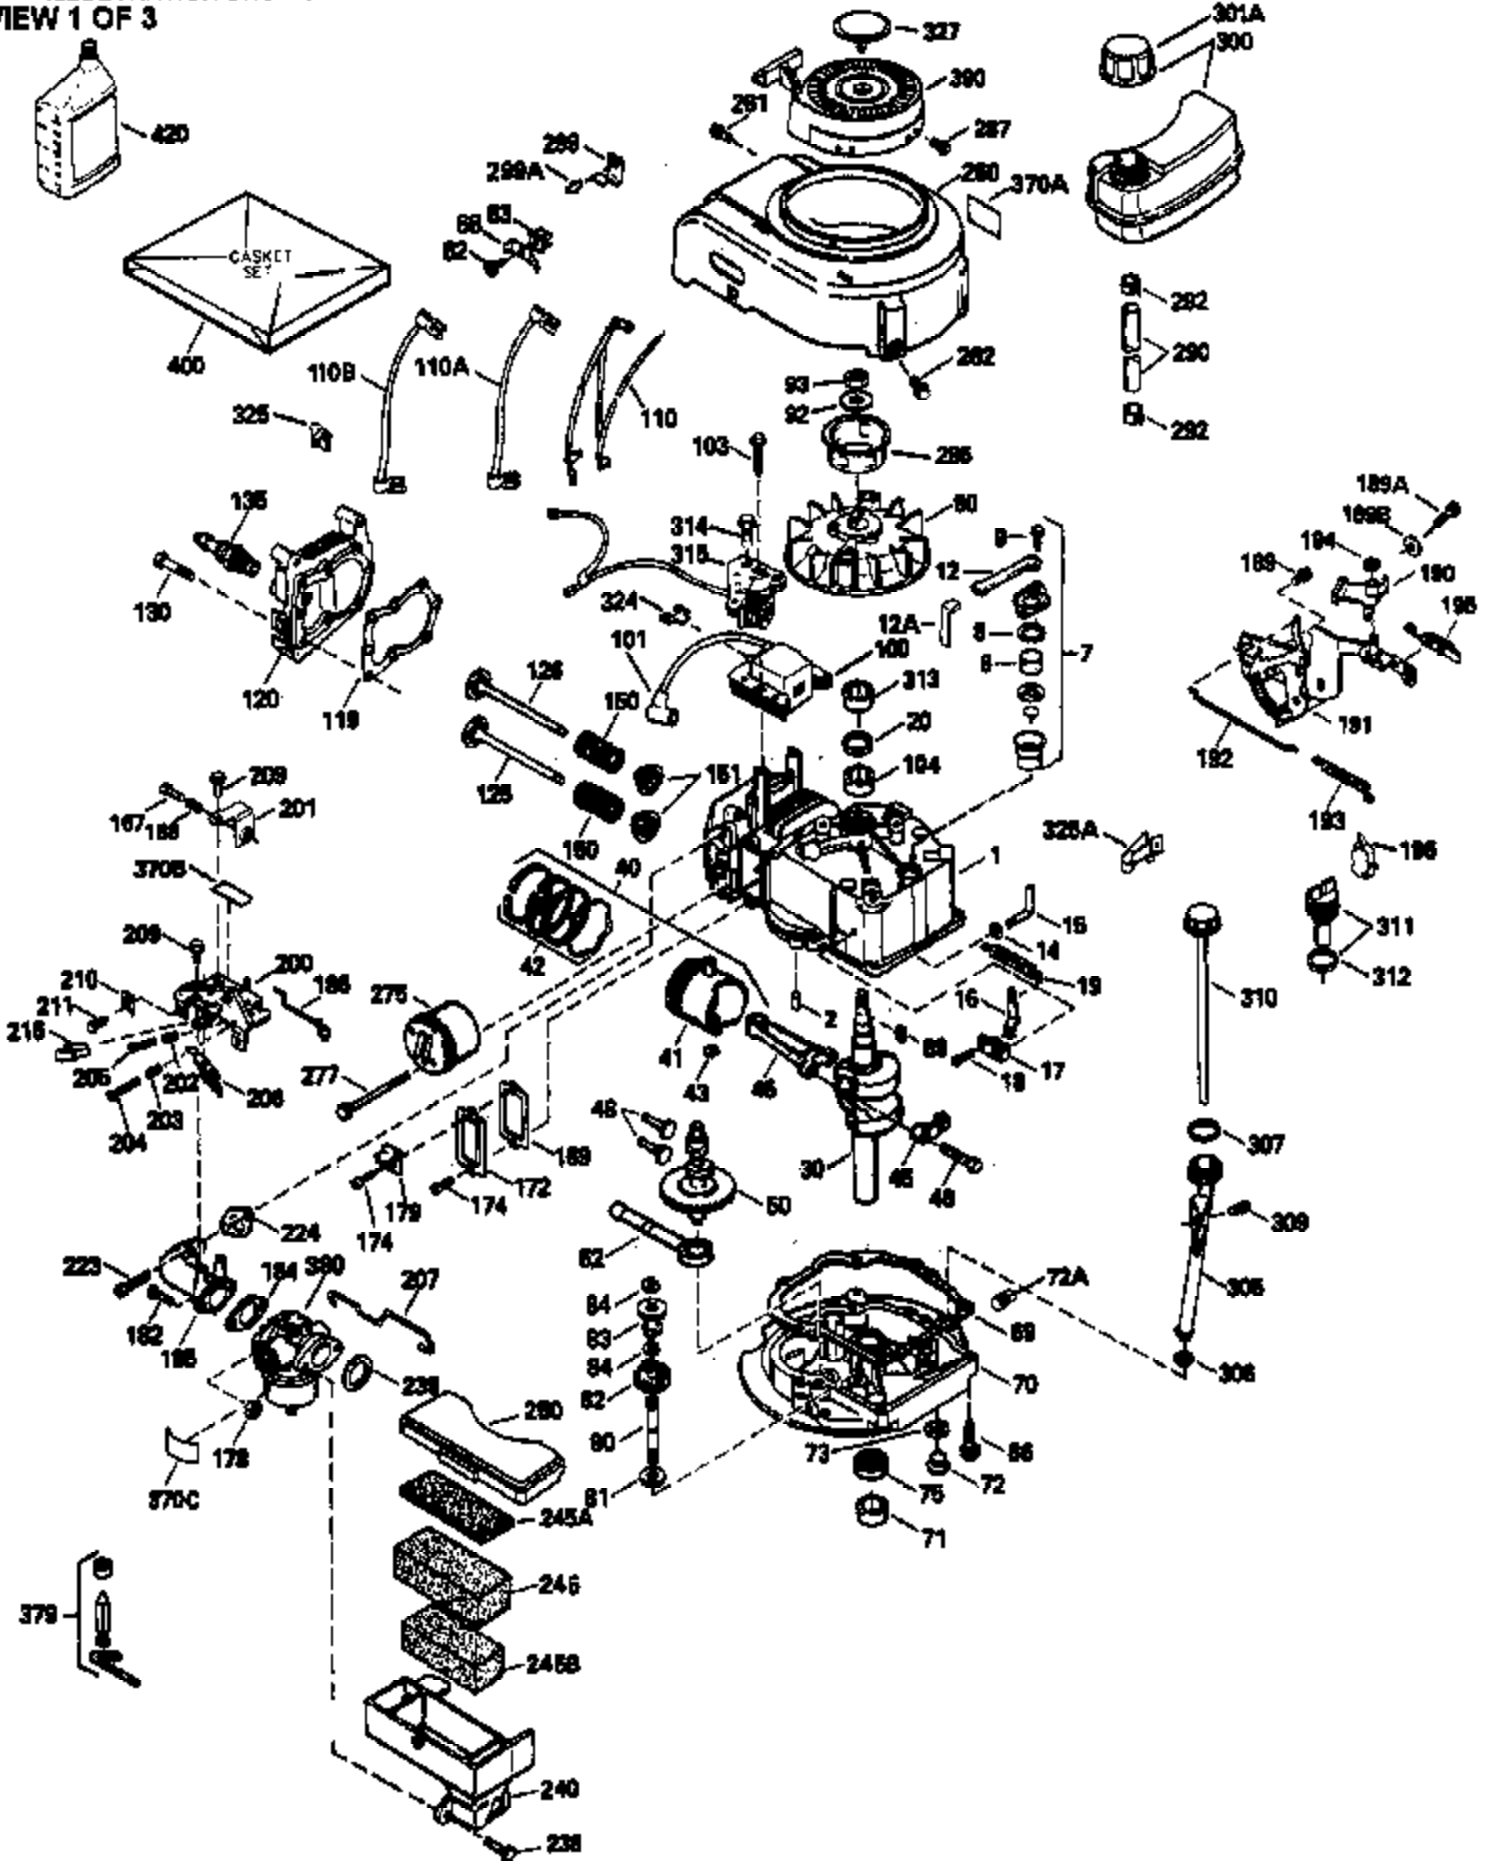

ILLUSTRATION SHOWS TYPICAL PARTS ONLY. ORDER BY PART NUMBER. PARTS NOT LISTED ARE SUPPLIED BY OEM.

VIEW 1 OF 3

Engine Parts List #1

Ref #	Part Number	Qty	Description
1	35513	1	Cylinder (Incl. 2 & 20)
2	26727	2	Dowel Pin
6	33734	1	Breather Element
7	34214A	1	Breather Ass'y. (Incl.6,8,9,12 & 12B)
8	33735	1	* Breather Gasket
9	30200	2	Screw, 10-24 x 9/16"
12B	34695	1	Breather Tube Elbow
12	33886	1	Breather Tube
14	28277	1	Washer
15	30589	1	Governor Rod (Incl. 14)
16	32651	1	Governor Lever
17	31335	1	Governor Lever Clamp
18	650548	1	Screw, 8-32 x 5/16"
19	33578	1	Extension Spring
20	32600	1	Oil Seal
30	34570A	1	Crankshaft
40	35544A	1	Piston, Pin & Ring Set (Std.)
40	35545A	1	Piston, Pin & Ring Set (.010" OS)
40	35546	1	Piston, Pin & Ring Set (.020" OS)
41	35541	1	Piston & Pin Ass'y. (Std.) (Incl. 43)
41	35542	1	Piston & Pin Ass'y. (.010" OS) (Incl. 43)
41	35543	1	Piston & Pin Ass'y. (.020" OS) (Incl. 43)
42	35547A	1	Ring Set (Std.)
42	35548A	1	Ring Set (.010" OS)
42	35549	1	Ring Set (.020" OS)
43	20381	2	Piston Pin Retaining Ring
45	32875	1	Connecting Rod Ass'y. (Incl. 46)
46	32610A	2	Connecting Rod Bolt
48	27241	2	Valve Lifter
50	35992	1	Camshaft (MCR)
52	29914	1	Oil Pump Ass'y.
69	35261	1	* Mounting Flange Gasket
70	34311C	1	Mounting Flange (Incl. 72, 75 & 80)
72	36083	1	Oil Drain Plug
75	27897	1	Oil Seal
80	30574A	1	Governor Shaft
81	30590A	1	Washer
82	30591	1	Governor Gear Ass'y. (Incl. 81)
83	30588A	1	Governor Spool
84	29193	2	Retaining Ring
86	650488	6	Screw, 1/4-20 x 1-1/4"
89	611004	1	Flywheel Key
90	611112	1	Flywheel
92	650815	1	Belleville Washer
93	650816	1	Flywheel Nut
100	34443A	1	Solid State Ignition
101	610118	1	Spark Plug Cover
103	650814	2	Screw, Torx T-15, 10-24 x 1"
110	36230	1	Ground Wire
119	33015A	1	* Cylinder Head Gasket
120	34342	1	Cylinder Head
125	29313C	1	Exhaust Valve (Std.) (Incl. 151)
125	29315C	1	Exhaust Valve (1/32" OS) (Incl. 151)
126	29314B	1	Intake Valve (Std.) (Incl. 151)
126	29315C	1	Intake Valve (1/32" OS) (Incl. 151)
130	6021A	8	Screw, 5/16-18 x 1-1/2"
135	35395	1	Resistor Spark Plug (RJ19LM)
150	35991	2	Valve Spring