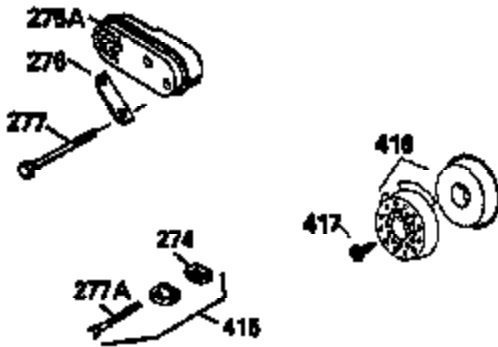

ILLUSTRATION SHOWS TYPICAL PARTS ONLY. ORDER BY PART NUMBER. PARTS NOT LISTED ARE SUPPLIED BY OEM.

VIEW 3 OF 3

Ref #	Part Number	Qty	Description
12B	34695	1	Breather Tube Elbow
19	31361	1	Extension Spring
69	35261	1	* Mounting Flange Gasket
182	6201	2	Screw, 1/4-28 x 7/8"
185	36544	1	Intake Pipe (Incl. 224)
186	34337	1	Governor Link
223	650451	2	Screw, 1/4-20 x 1"
238	650932	2	Screw, 10-32 x 49/64"
239	34338	1	* Air Cleaner Gasket
241	35797	1	Air Cleaner Collar
245	35066	1	Air Cleaner Filter
250	35065	1	Air Cleaner Cover
260	35826	1	Blower Housing
263A	35821	1	Starter Grill
277	650988	2	Screw, 1/4-20 x 2-5/16"
370C	35841	1	Spectra 4 Decal