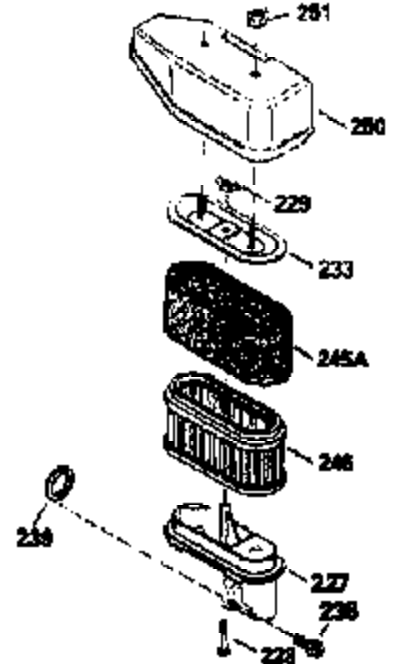

ILLUSTRATION SHOWS TYPICAL PARTS ONLY. ORDER BY PART NUMBER. PARTS NOT LISTED ARE SUPPLIED BY OEM.

VIEW 3 OF 3

Ref #	Part Number	Qty	Description
12B	34695	1	Breather Tube Elbow
19	31361	1	Extension Spring
69	35261	1	* Mounting Flange Gasket
182	6201	2	Screw, 1/4-28 x 7/8"
185	36544	1	Intake Pipe (Incl. 224)
186	34337	1	Governor Link
223	650451	2	Screw, 1/4-20 x 1"
238	650932	2	Screw, 10-32 x 49/64"
239	34338	1	* Air Cleaner Gasket
241	35797	1	Air Cleaner Collar
245	35066	1	Air Cleaner Filter
250	35065	1	Air Cleaner Cover
260	35826	1	Blower Housing
263A	35821	1	Starter Grill
277	650988	2	Screw, 1/4-20 x 2-5/16"
370C	35841	1	Spectra 4 Decal