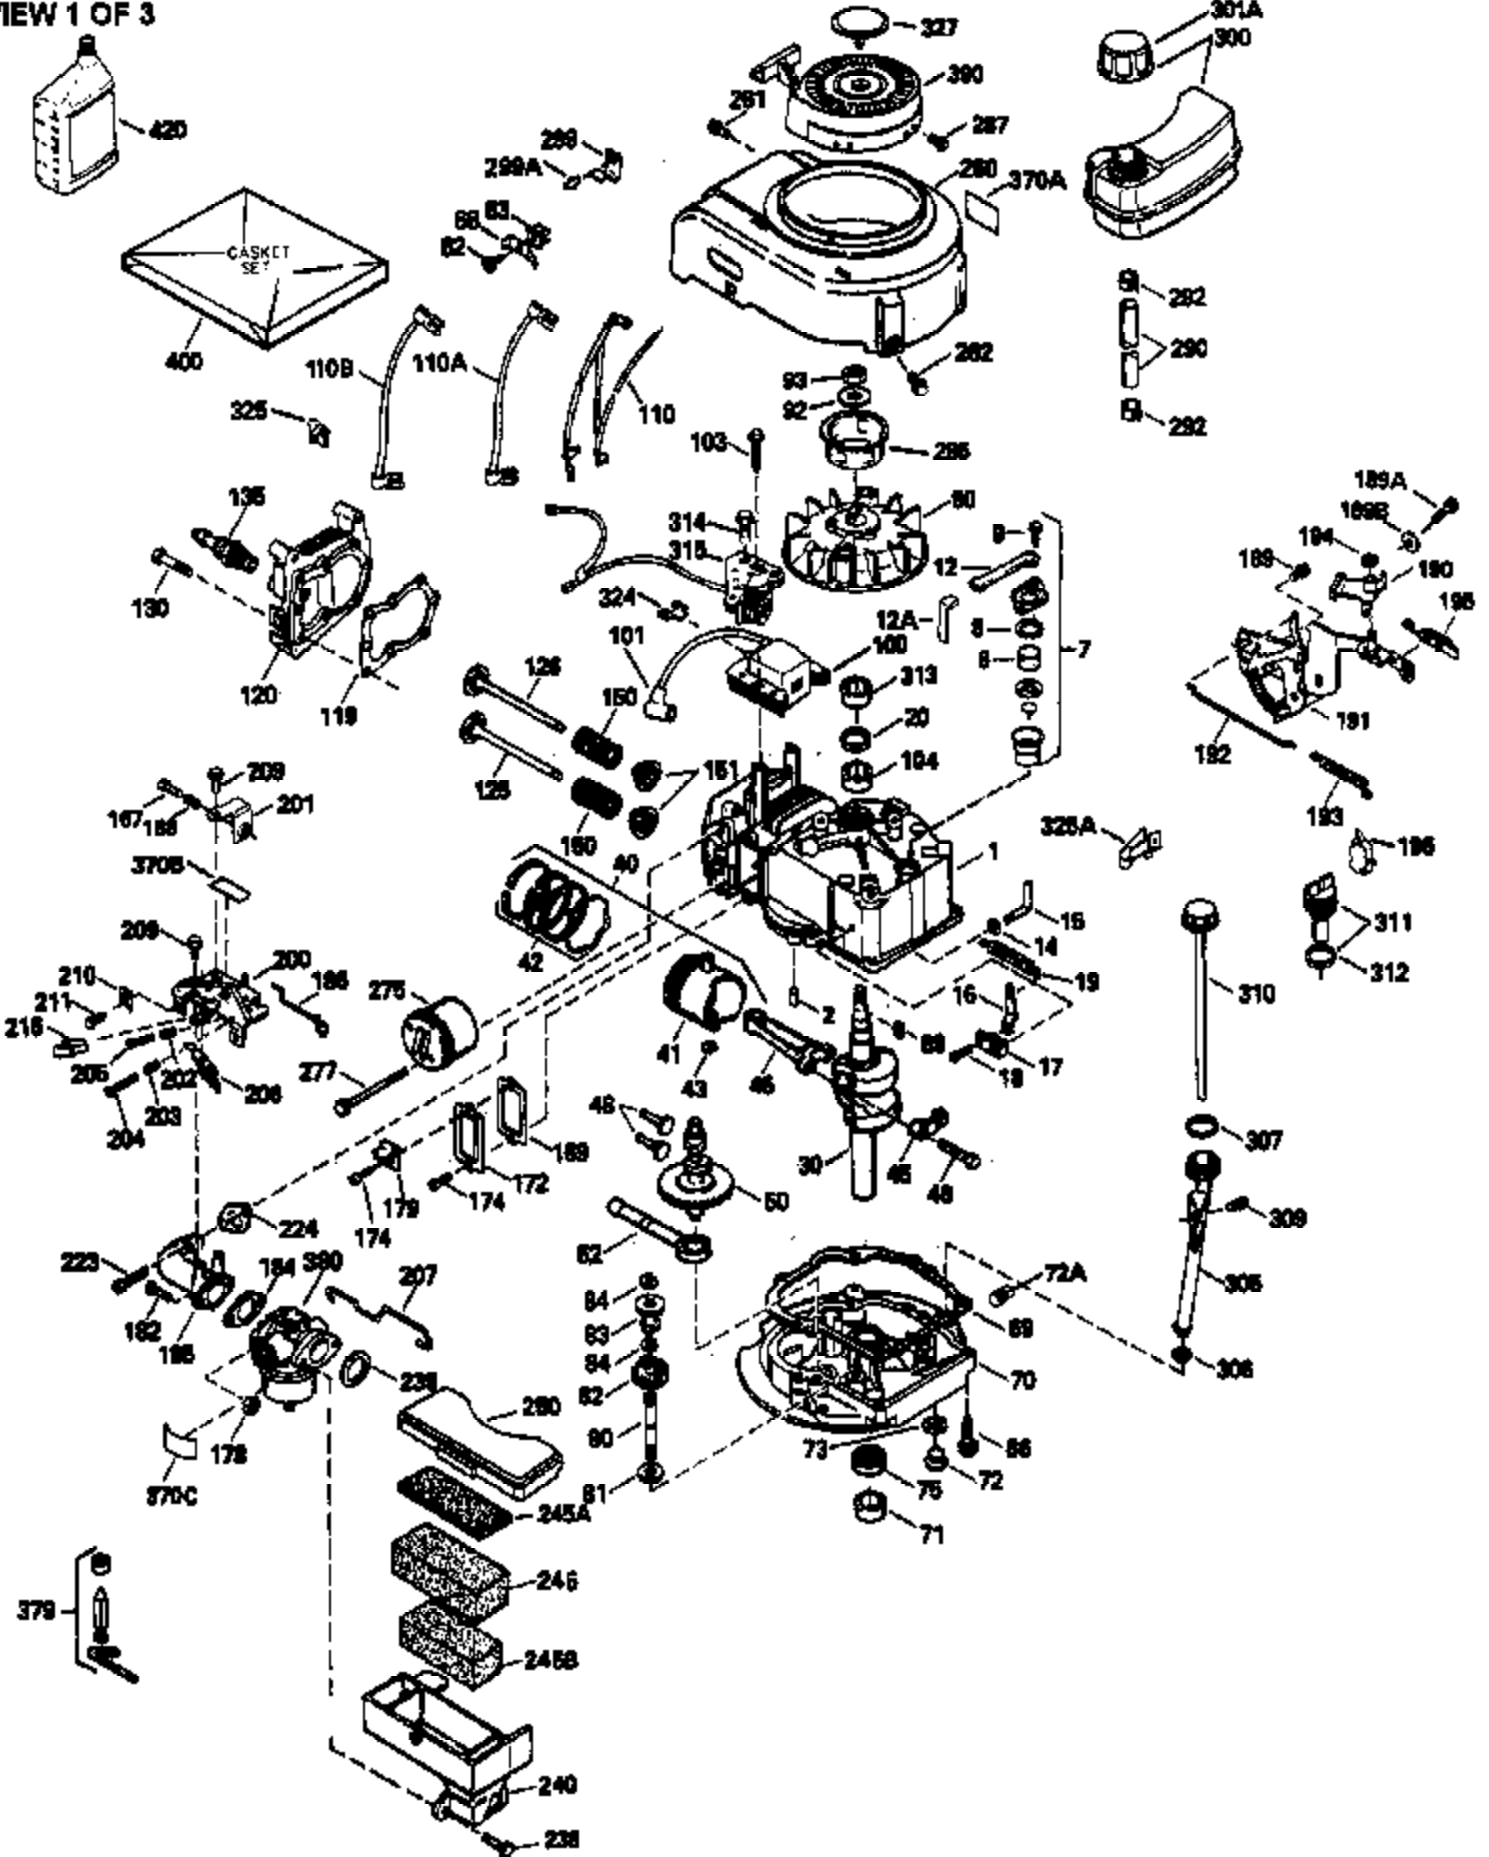

## Engine Parts List #1

Ref #	Part Number	Qty	Description
1	36486A	1	Cylinder (Incl. 2,20 & 125)
2	26727	2	Dowel Pin
6	33734	1	Breather Element
7	36557	1	Breather Body Ass'y. (Incl. 6 & 12)
12B	34695	1	Breather Tube Elbow
12	36558	1	Breather Cover & Tube (Incl. 12B)
14	28277	1	Washer
15	30589	1	Governor Rod (Incl. 14)
16	32651	1	Governor Lever
17	31335	1	Governor Lever Clamp
18	650548	1	Screw, 8-32 x 5/16"
19	31361	1	Extension Spring
20	32600	1	Oil Seal
30	34477B	1	Crankshaft
40	35544A	1	Piston, Pin & Ring Set (Std.)
40	35545A	1	Piston, Pin & Ring Set (.010" OS)
40	35546	1	Piston, Pin & Ring Set (.020" OS)
41	35541	1	Piston & Pin Ass'y. (Std.) (Incl. 43)
41	35542	1	Piston & Pin Ass'y. (.010" OS) (Incl. 43)
41	35543	1	Piston & Pin Ass'y. (.020" OS) (Incl. 43)
42	35547A	1	Ring Set (Std.)
42	35548A	1	Ring Set (.010" OS)
42	35549	1	Ring Set (.020" OS)
43	20381	2	Piston Pin Retaining Ring
45	32875	1	Connecting Rod Ass'y. (Incl. 46)
46	32610A	2	Connecting Rod Bolt
48	27241	2	Valve Lifter
50	35992	1	Camshaft (MCR)
52	29914	1	Oil Pump Ass'y.
69	35261	1	* Mounting Flange Gasket
70	34311D	1	Mounting Flange (Incl. 72 thru 83)
72	36083	1	Oil Drain Plug
75	27897	1	Oil Seal
80	30574A	1	Governor Shaft
81	30590A	1	Washer
82	30591	1	Governor Gear Ass'y. (Incl. 81)
83	30588A	1	Governor Spool
86	650488	6	Screw, 1/4-20 x 1-1/4"
89	611004	1	Flywheel Key
90	611112	1	Flywheel
92	650815	1	Belleville Washer
93	650816	1	Flywheel Nut
100	34443A	1	Solid State Ignition
101	610118	1	Spark Plug Cover
103	650814	2	Screw, Torx T-15, 10-24 x 1"
110	34961	1	Ground Wire
119	36440	1	* Cylinder Head Gasket
120	36476	1	Cylinder Head
125	36471	1	Exhaust Valve (Std.) (Incl. 151)
125	36472	1	Exhaust Valve (1/32" OS) (Incl. 151)
126	29314B	1	Intake Valve (Std.) (Incl. 151)
126	29315C	1	Intake Valve (1/32" OS) (Incl. 151)
130	6021A	8	Screw, 5/16-18 x 1-1/2"
135	35395	1	Resistor Spark Plug (RJ19LM)
150	35991	2	Valve Spring
151	31673	2	Valve Spring Cap
169	27234A	1	* Valve Cover Gasket
172	32755	1	Valve Cover