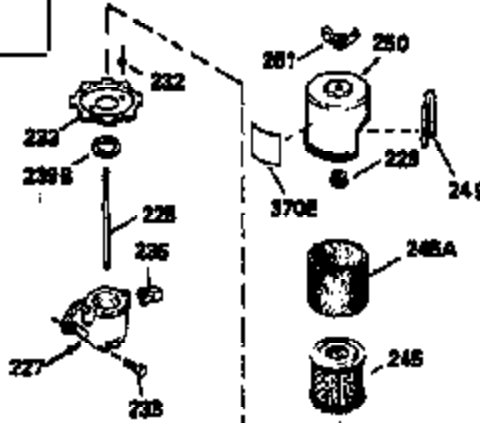

ILLUSTRATION SHOWS TYPICAL PARTS ONLY. ORDER BY PART NUMBER. PARTS NOT LISTED ARE SUPPLIED BY OEM.

VIEW 3 OF 3

Ref #	Part Number	Qty	Description
12B	34695	1	Breather Tube Elbow
19	31361	1	Extension Spring
69	35261	1	* Mounting Flange Gasket
182	6201	2	Screw, 1/4-28 x 7/8"
185	36544	1	Intake Pipe (Incl. 224)
186	34337	1	Governor Link
223	650451	2	Screw, 1/4-20 x 1"
238	650932	2	Screw, 10-32 x 49/64"
239	34338	1	* Air Cleaner Gasket
241	35797	1	Air Cleaner Collar
245	35066	1	Air Cleaner Filter
250	35065	1	Air Cleaner Cover
260	35826	1	Blower Housing
263A	35821	1	Starter Grill
277	650988	2	Screw, 1/4-20 x 2-5/16"
370C	35841	1	Spectra 4 Decal