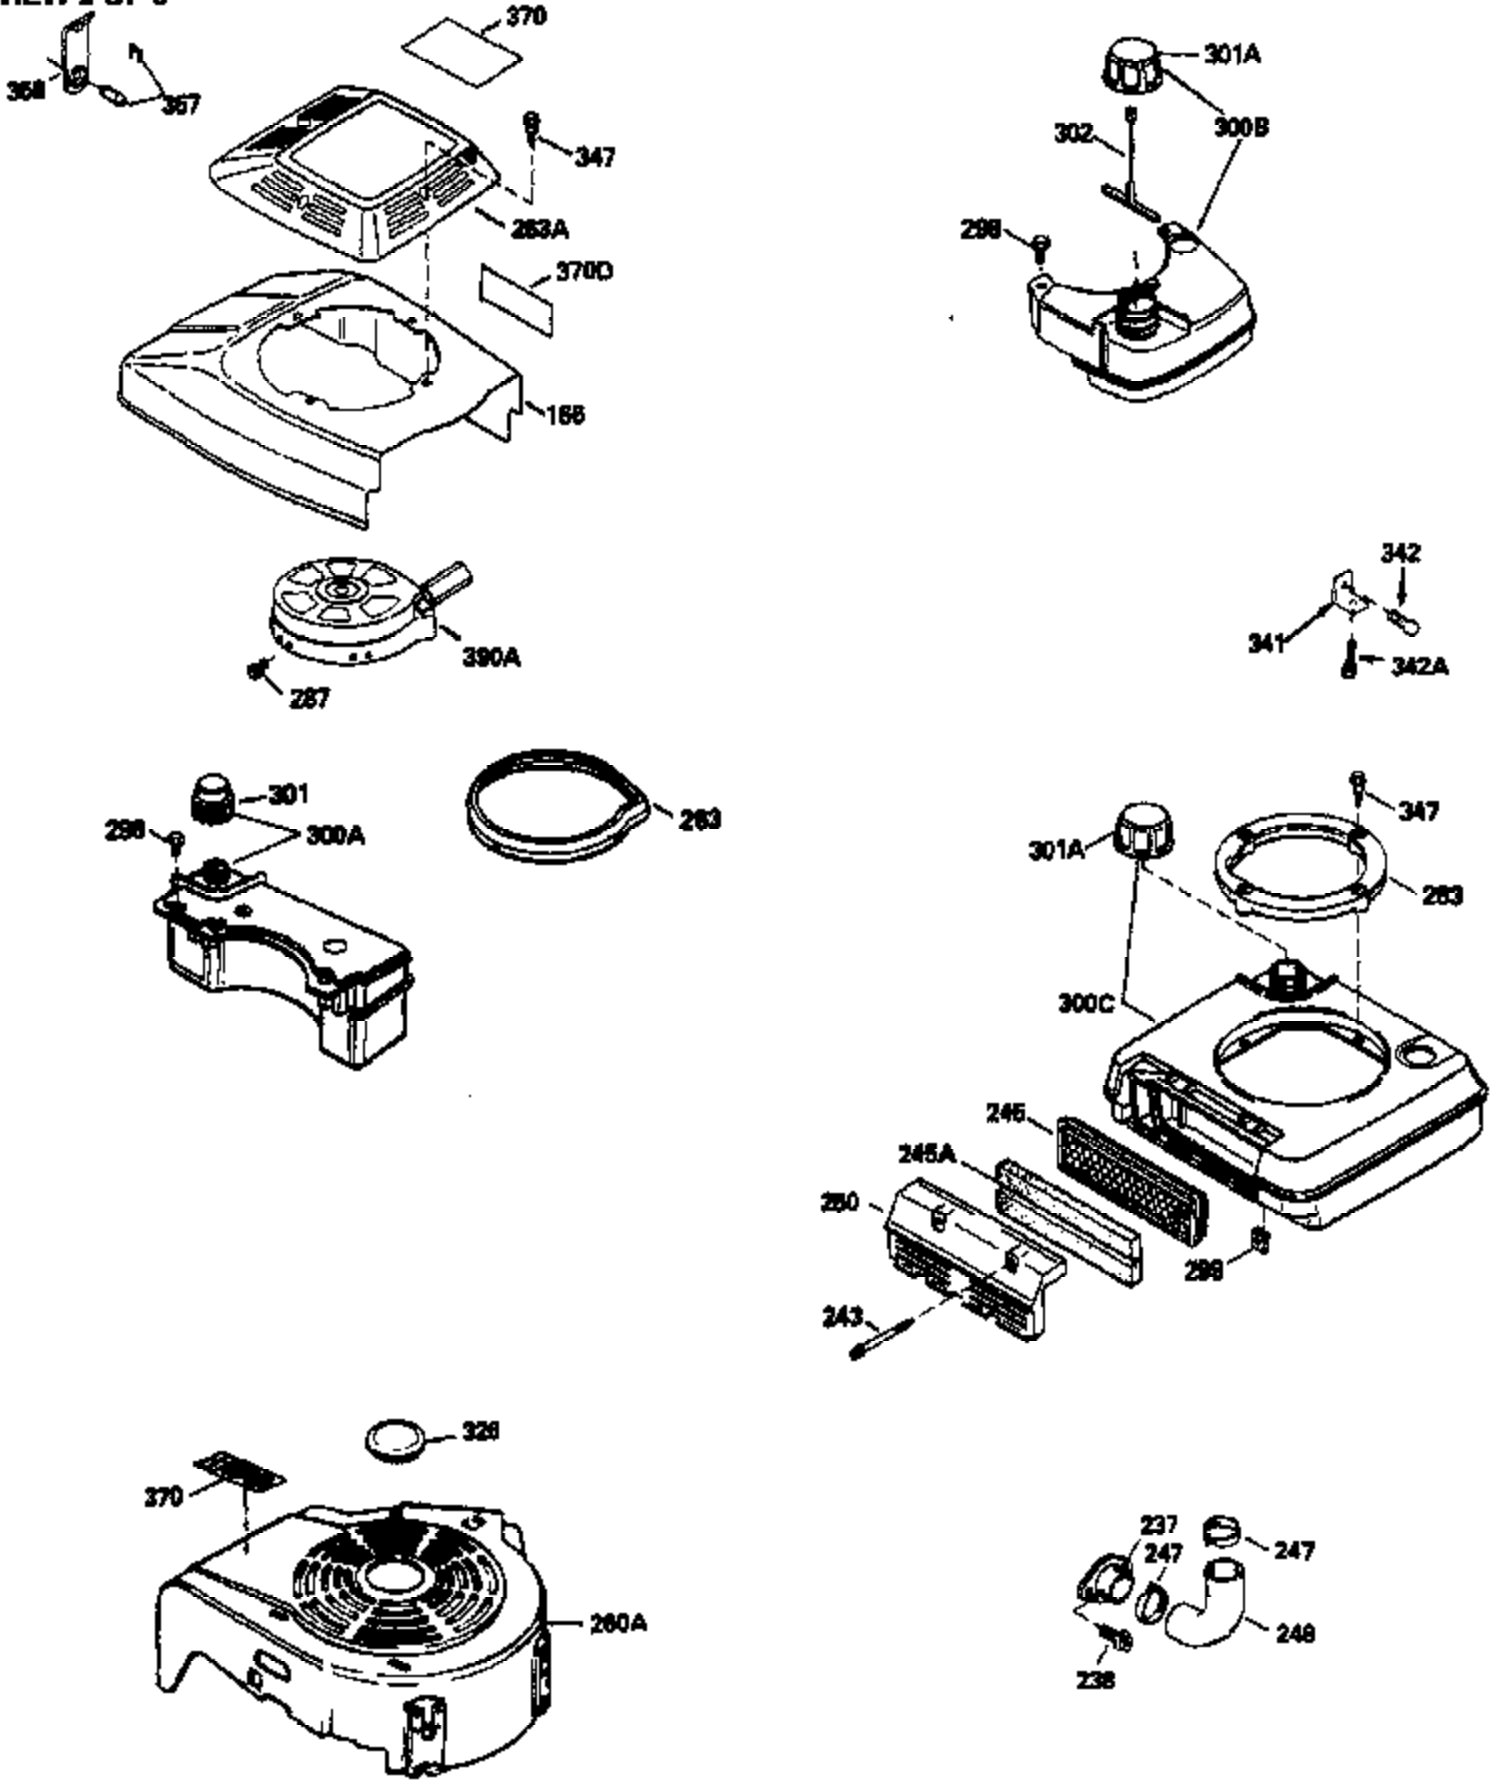

ILLUSTRATION SHOWS TYPICAL PARTS ONLY. ORDER BY PART NUMBER. PARTS NOT LISTED ARE SUPPLIED BY OEM.

VIEW 2 OF 3

Ref #	Part Number	Qty	Description
12B	34695	1	Breather Tube Elbow
166	35827	1	Engine Shroud
238	650932	2	Screw, 10-32 x 49/64"
245	35066	1	Air Cleaner Filter
250	35065	1	Air Cleaner Cover
263A	35821	1	Starter Grill
287	650926	2	Screw, 8-32 x 21/64"
301	35355	1	Fuel Cap
347	650898	4	Screw, 10-32 x 27/32"
357	36412	1	Starter Rope Retainer
370C	35841	1	Spectra 4 Decal