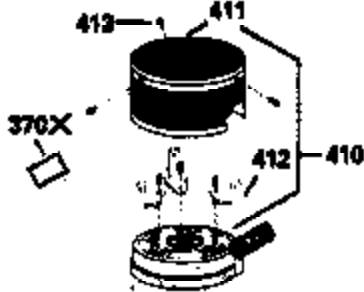

ILLUSTRATION SHOWS TYPICAL PARTS ONLY. ORDER BY PART NUMBER. PARTS NOT LISTED ARE SUPPLIED BY OEM.

VIEW 3 OF 3

Ref #	Part Number	Qty	Description
12B	34695	1	Breather Tube Elbow
19	31361	1	Extension Spring
69	35261	1	* Mounting Flange Gasket
182	6201	2	Screw, 1/4-28 x 7/8"
185	36544	1	Intake Pipe (Incl. 224)
186	34337	1	Governor Link
223	650451	2	Screw, 1/4-20 x 1"
238	650932	2	Screw, 10-32 x 49/64"
239	34338	1	* Air Cleaner Gasket
241	35797	1	Air Cleaner Collar
245	35066	1	Air Cleaner Filter
250	35065	1	Air Cleaner Cover
260	35826	1	Blower Housing
263A	35821	1	Starter Grill
277	650988	2	Screw, 1/4-20 x 2-5/16"
370C	35841	1	Spectra 4 Decal