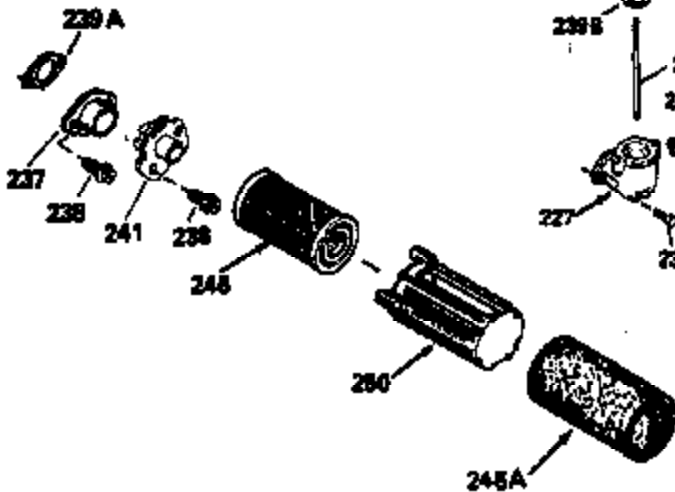

ILLUSTRATION SHOWS TYPICAL PARTS ONLY. ORDER BY PART NUMBER. PARTS NOT LISTED ARE SUPPLIED BY OEM.

VIEW 3 OF 3

Ref #	Part Number	Qty	Description
12B	34695	1	Breather Tube Elbow
19	31361	1	Extension Spring
69	35261	1	* Mounting Flange Gasket
182	6201	2	Screw, 1/4-28 x 7/8"
185	36544	1	Intake Pipe (Incl. 224)
186	34337	1	Governor Link
223	650451	2	Screw, 1/4-20 x 1"
238	650932	2	Screw, 10-32 x 49/64"
239	34338	1	* Air Cleaner Gasket
241	35797	1	Air Cleaner Collar
245	35066	1	Air Cleaner Filter
250	35065	1	Air Cleaner Cover
260	35826	1	Blower Housing
263A	35821	1	Starter Grill
277	650988	2	Screw, 1/4-20 x 2-5/16"
370C	35841	1	Spectra 4 Decal