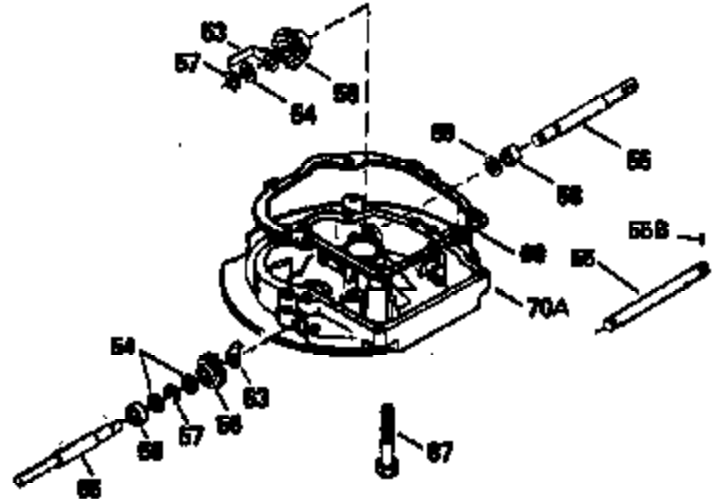

ILLUSTRATION SHOWS TYPICAL PARTS ONLY. ORDER BY PART NUMBER. PARTS NOT LISTED ARE SUPPLIED BY OEM.

VIEW 3 OF 3

Ref #	Part Number	Qty	Description
12B	34695	1	Breather Tube Elbow
19	31361	1	Extension Spring
69	35261	1	* Mounting Flange Gasket
182	6201	2	Screw, 1/4-28 x 7/8"
185	36544	1	Intake Pipe (Incl. 224)
186	34337	1	Governor Link
223	650451	2	Screw, 1/4-20 x 1"
238	650932	2	Screw, 10-32 x 49/64"
239	34338	1	* Air Cleaner Gasket
241	35797	1	Air Cleaner Collar
245	35066	1	Air Cleaner Filter
250	35065	1	Air Cleaner Cover
260	35826	1	Blower Housing
263A	35821	1	Starter Grill
277	650988	2	Screw, 1/4-20 x 2-5/16"
370C	35841	1	Spectra 4 Decal