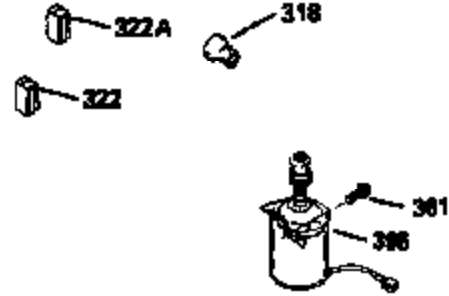

ILLUSTRATION SHOWS TYPICAL PARTS ONLY. ORDER BY PART NUMBER. PARTS NOT LISTED ARE SUPPLIED BY OEM.

VIEW 3 OF 3

Ref #	Part Number	Qty	Description
12B	34695	1	Breather Tube Elbow
19	31361	1	Extension Spring
69	35261	1	* Mounting Flange Gasket
182	6201	2	Screw, 1/4-28 x 7/8"
185	36544	1	Intake Pipe (Incl. 224)
186	34337	1	Governor Link
223	650451	2	Screw, 1/4-20 x 1"
238	650932	2	Screw, 10-32 x 49/64"
239	34338	1	* Air Cleaner Gasket
241	35797	1	Air Cleaner Collar
245	35066	1	Air Cleaner Filter
250	35065	1	Air Cleaner Cover
260	35826	1	Blower Housing
263A	35821	1	Starter Grill
277	650988	2	Screw, 1/4-20 x 2-5/16"
370C	35841	1	Spectra 4 Decal