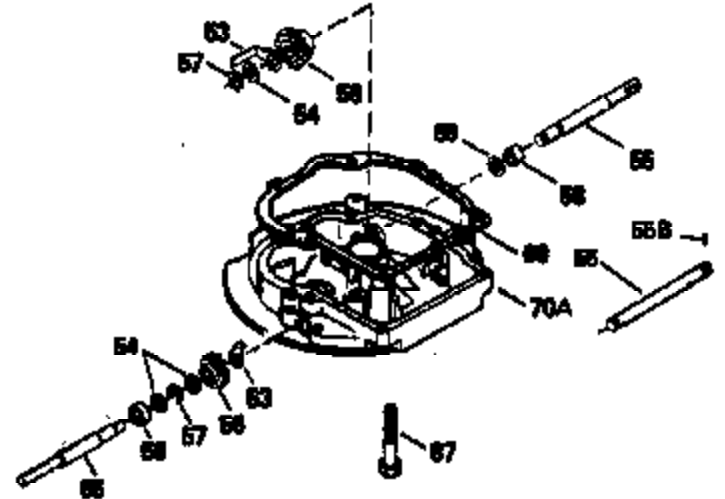

ILLUSTRATION SHOWS TYPICAL PARTS ONLY. ORDER BY PART NUMBER. PARTS NOT LISTED ARE SUPPLIED BY OEM.

VIEW 3 OF 3

Ref #	Part Number	Qty	Description
12B	34695	1	Breather Tube Elbow
19	31361	1	Extension Spring
69	35261	1	* Mounting Flange Gasket
182	6201	2	Screw, 1/4-28 x 7/8"
185	31384A	1	Intake Pipe (Incl. 224)
186	34337	1	Governor Link
223	650451	2	Screw, 1/4-20 x 1"
238	650932	2	Screw, 10-32 x 49/64"
239	34338	1	Air Cleaner Gasket
241	35797	1	Air Cleaner Collar
245	35066	1	Air Cleaner Filter
250	35065	1	Air Cleaner Cover
260	35826	1	Blower Housing
276	33753	1	Locking Plate
277	650988	2	Screw, 1/4-20 x 2-13/64"
354	35025	1	Rope Retainer Staple
370C	35167	1	Instruction Decal