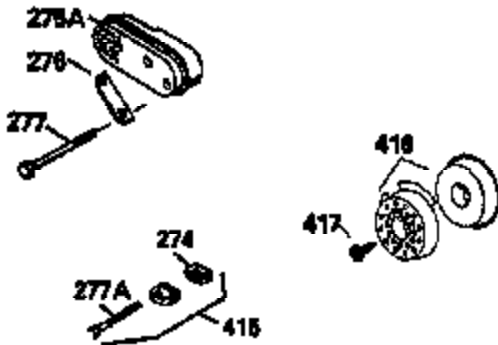

ILLUSTRATION SHOWS TYPICAL PARTS ONLY. ORDER BY PART NUMBER. PARTS NOT LISTED ARE SUPPLIED BY OEM.

VIEW 3 OF 3

Ref #	Part Number	Qty	Description
12B	34695	1	Breather Tube Elbow
19	31361	1	Extension Spring
69	35261	1	* Mounting Flange Gasket
182	6201	2	Screw, 1/4-28 x 7/8"
185	31384A	1	Intake Pipe (Incl. 224)
186	34337	1	Governor Link
223	650451	2	Screw, 1/4-20 x 1"
238	650932	2	Screw, 10-32 x 49/64"
239	34338	1	Air Cleaner Gasket
241	35797	1	Air Cleaner Collar
245	35066	1	Air Cleaner Filter
250	35065	1	Air Cleaner Cover
260	35826	1	Blower Housing
276	33753	1	Locking Plate
277	650988	2	Screw, 1/4-20 x 2-13/64"
354	35025	1	Rope Retainer Staple
370C	35167	1	Instruction Decal