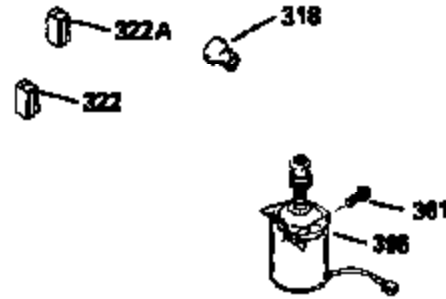

ILLUSTRATION SHOWS TYPICAL PARTS ONLY. ORDER BY PART NUMBER. PARTS NOT LISTED ARE SUPPLIED BY OEM.

VIEW 3 OF 3

Ref #	Part Number	Qty	Description
12B	34695	1	Breather Tube Elbow
19	31361	1	Extension Spring
69	35261	1	* Mounting Flange Gasket
182	6201	2	Screw, 1/4-28 x 7/8"
185	31384A	1	Intake Pipe (Incl. 224)
186	34337	1	Governor Link
223	650451	2	Screw, 1/4-20 x 1"
238	650932	2	Screw, 10-32 x 49/64"
239	34338	1	Air Cleaner Gasket
241	35797	1	Air Cleaner Collar
245	35066	1	Air Cleaner Filter
250	35065	1	Air Cleaner Cover
260	35826	1	Blower Housing
276	33753	1	Locking Plate
277	650988	2	Screw, 1/4-20 x 2-13/64"
354	35025	1	Rope Retainer Staple
370C	35167	1	Instruction Decal