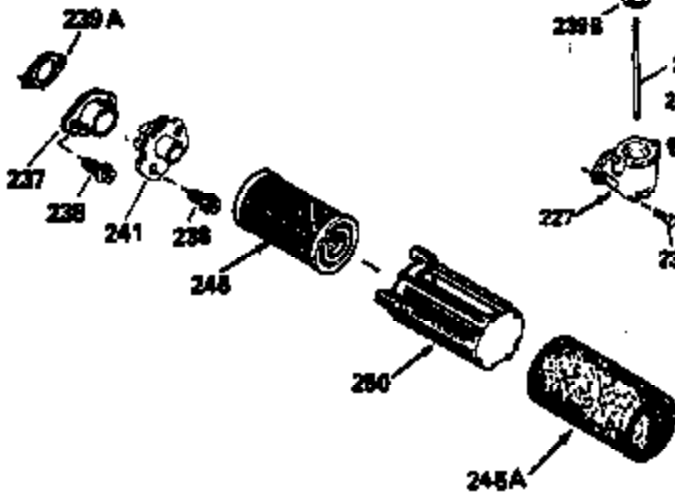

ILLUSTRATION SHOWS TYPICAL PARTS ONLY. ORDER BY PART NUMBER. PARTS NOT LISTED ARE SUPPLIED BY OEM.

VIEW 3 OF 3

Ref #	Part Number	Qty	Description
12B	34695	1	Breather Tube Elbow
19	31361	1	Extension Spring
69	35261	1	* Mounting Flange Gasket
182	6201	2	Screw, 1/4-28 x 7/8"
185	31384A	1	Intake Pipe (Incl. 224)
186	34337	1	Governor Link
223	650451	2	Screw, 1/4-20 x 1"
238	650932	2	Screw, 10-32 x 49/64"
239	34338	1	Air Cleaner Gasket
241	35797	1	Air Cleaner Collar
245	35066	1	Air Cleaner Filter
250	35065	1	Air Cleaner Cover
260	35826	1	Blower Housing
276	33753	1	Locking Plate
277	650988	2	Screw, 1/4-20 x 2-13/64"
354	35025	1	Rope Retainer Staple
370C	35167	1	Instruction Decal