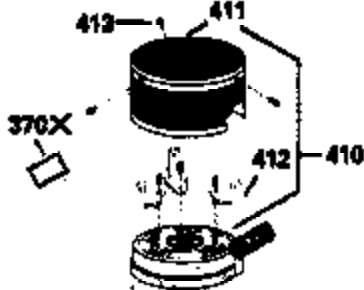

ILLUSTRATION SHOWS TYPICAL PARTS ONLY. ORDER BY PART NUMBER. PARTS NOT LISTED ARE SUPPLIED BY OEM.

VIEW 3 OF 3

Ref #	Part Number	Qty	Description
12B	34695	1	Breather Tube Elbow
19	31361	1	Extension Spring
69	35261	1	* Mounting Flange Gasket
182	6201	2	Screw, 1/4-28 x 7/8"
185	31384A	1	Intake Pipe (Incl. 224)
186	34337	1	Governor Link
223	650451	2	Screw, 1/4-20 x 1"
238	650932	2	Screw, 10-32 x 49/64"
239	34338	1	Air Cleaner Gasket
241	35797	1	Air Cleaner Collar
245	35066	1	Air Cleaner Filter
250	35065	1	Air Cleaner Cover
260	35826	1	Blower Housing
276	33753	1	Locking Plate
277	650988	2	Screw, 1/4-20 x 2-13/64"
354	35025	1	Rope Retainer Staple
370C	35167	1	Instruction Decal