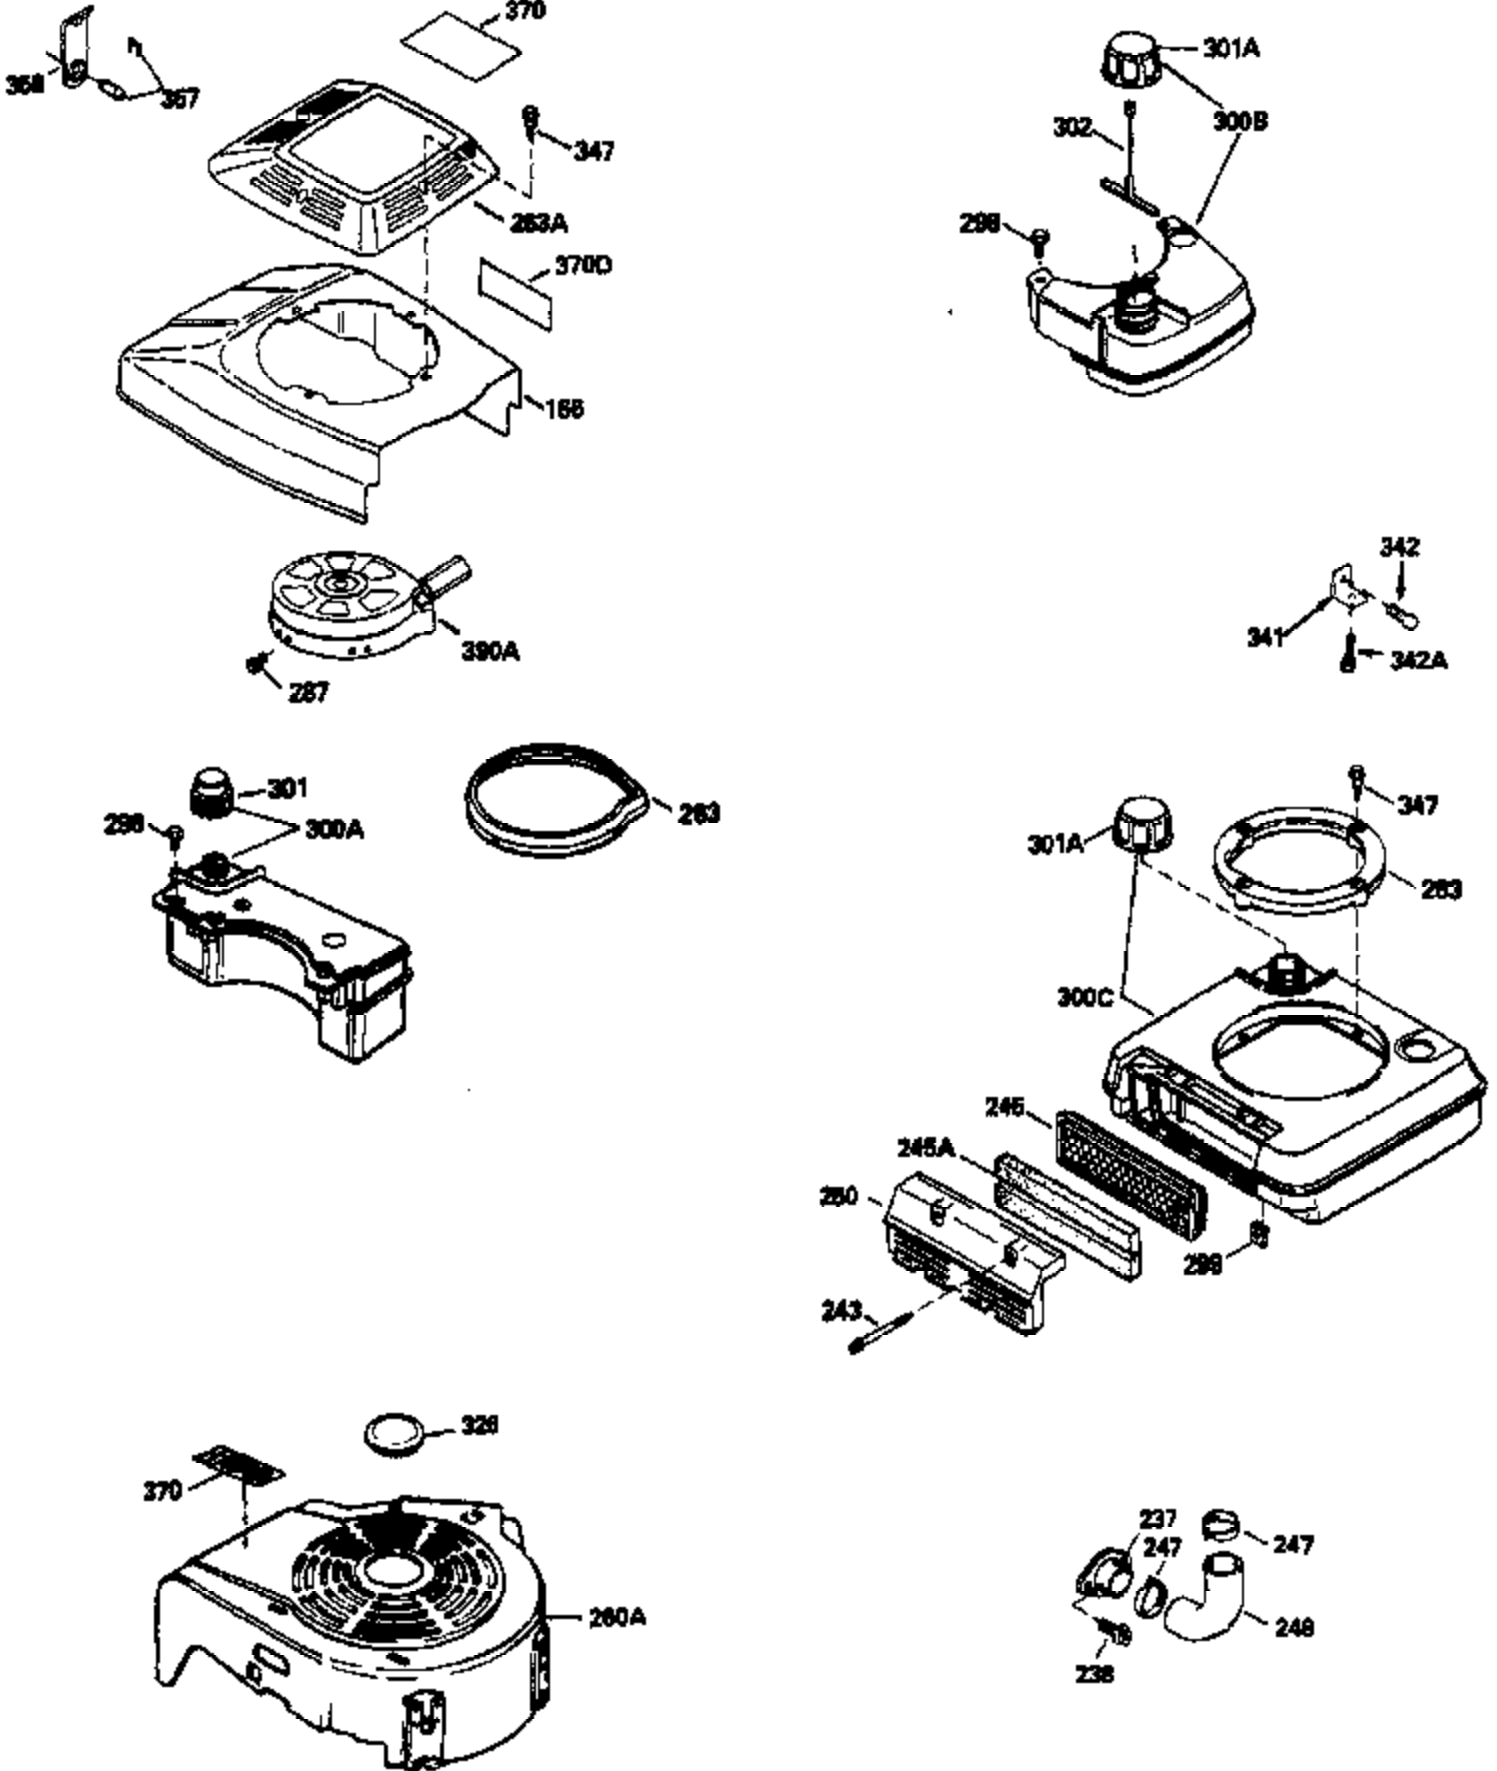

ILLUSTRATION SHOWS TYPICAL PARTS ONLY. ORDER BY PART NUMBER. PARTS NOT LISTED ARE SUPPLIED BY OEM.

VIEW 2 OF 3

Ref #	Part Number	Qty	Description
12B	34695	1	Breather Tube Elbow
166	35827	1	Engine Shroud
238	650932	2	Screw, 10-32 x 49/64"
245	35066	1	Air Cleaner Filter
250	35065	1	Air Cleaner Cover
263	35821	1	Recoil Grill
287	650926	2	Screw, 8-32 x 21/64"
301	35355	1	Fuel Cap
347	650898	4	Screw, 10-32 x 27/32"
354	35025	1	Rope Retainer Staple
357	34985	1	Starter Rope Retainer
370	36261	1	Instruction Decal
370C	35167	1	Instruction Decal