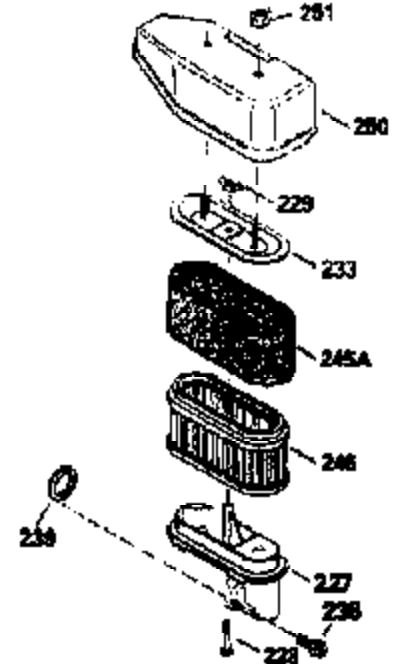

ILLUSTRATION SHOWS TYPICAL PARTS ONLY. ORDER BY PART NUMBER. PARTS NOT LISTED ARE SUPPLIED BY OEM.

VIEW 3 OF 3

Ref #	Part Number	Qty	Description
12B	34695	1	Breather Tube Elbow
19	31361	1	Extension Spring
69	35261	1	* Mounting Flange Gasket
182	6201	2	Screw, 1/4-28 x 7/8"
185	31384A	1	Intake Pipe (Incl. 224)
186	34337	1	Governor Link
223	650451	2	Screw, 1/4-20 x 1"
238	650932	2	Screw, 10-32 x 49/64"
239	34338	1	Air Cleaner Gasket
241	35797	1	Air Cleaner Collar
245	35066	1	Air Cleaner Filter
250	35065	1	Air Cleaner Cover
260	35826	1	Blower Housing
276	33753	1	Locking Plate
277	650988	2	Screw, 1/4-20 x 2-13/64"
354	35025	1	Rope Retainer Staple
370C	35167	1	Instruction Decal