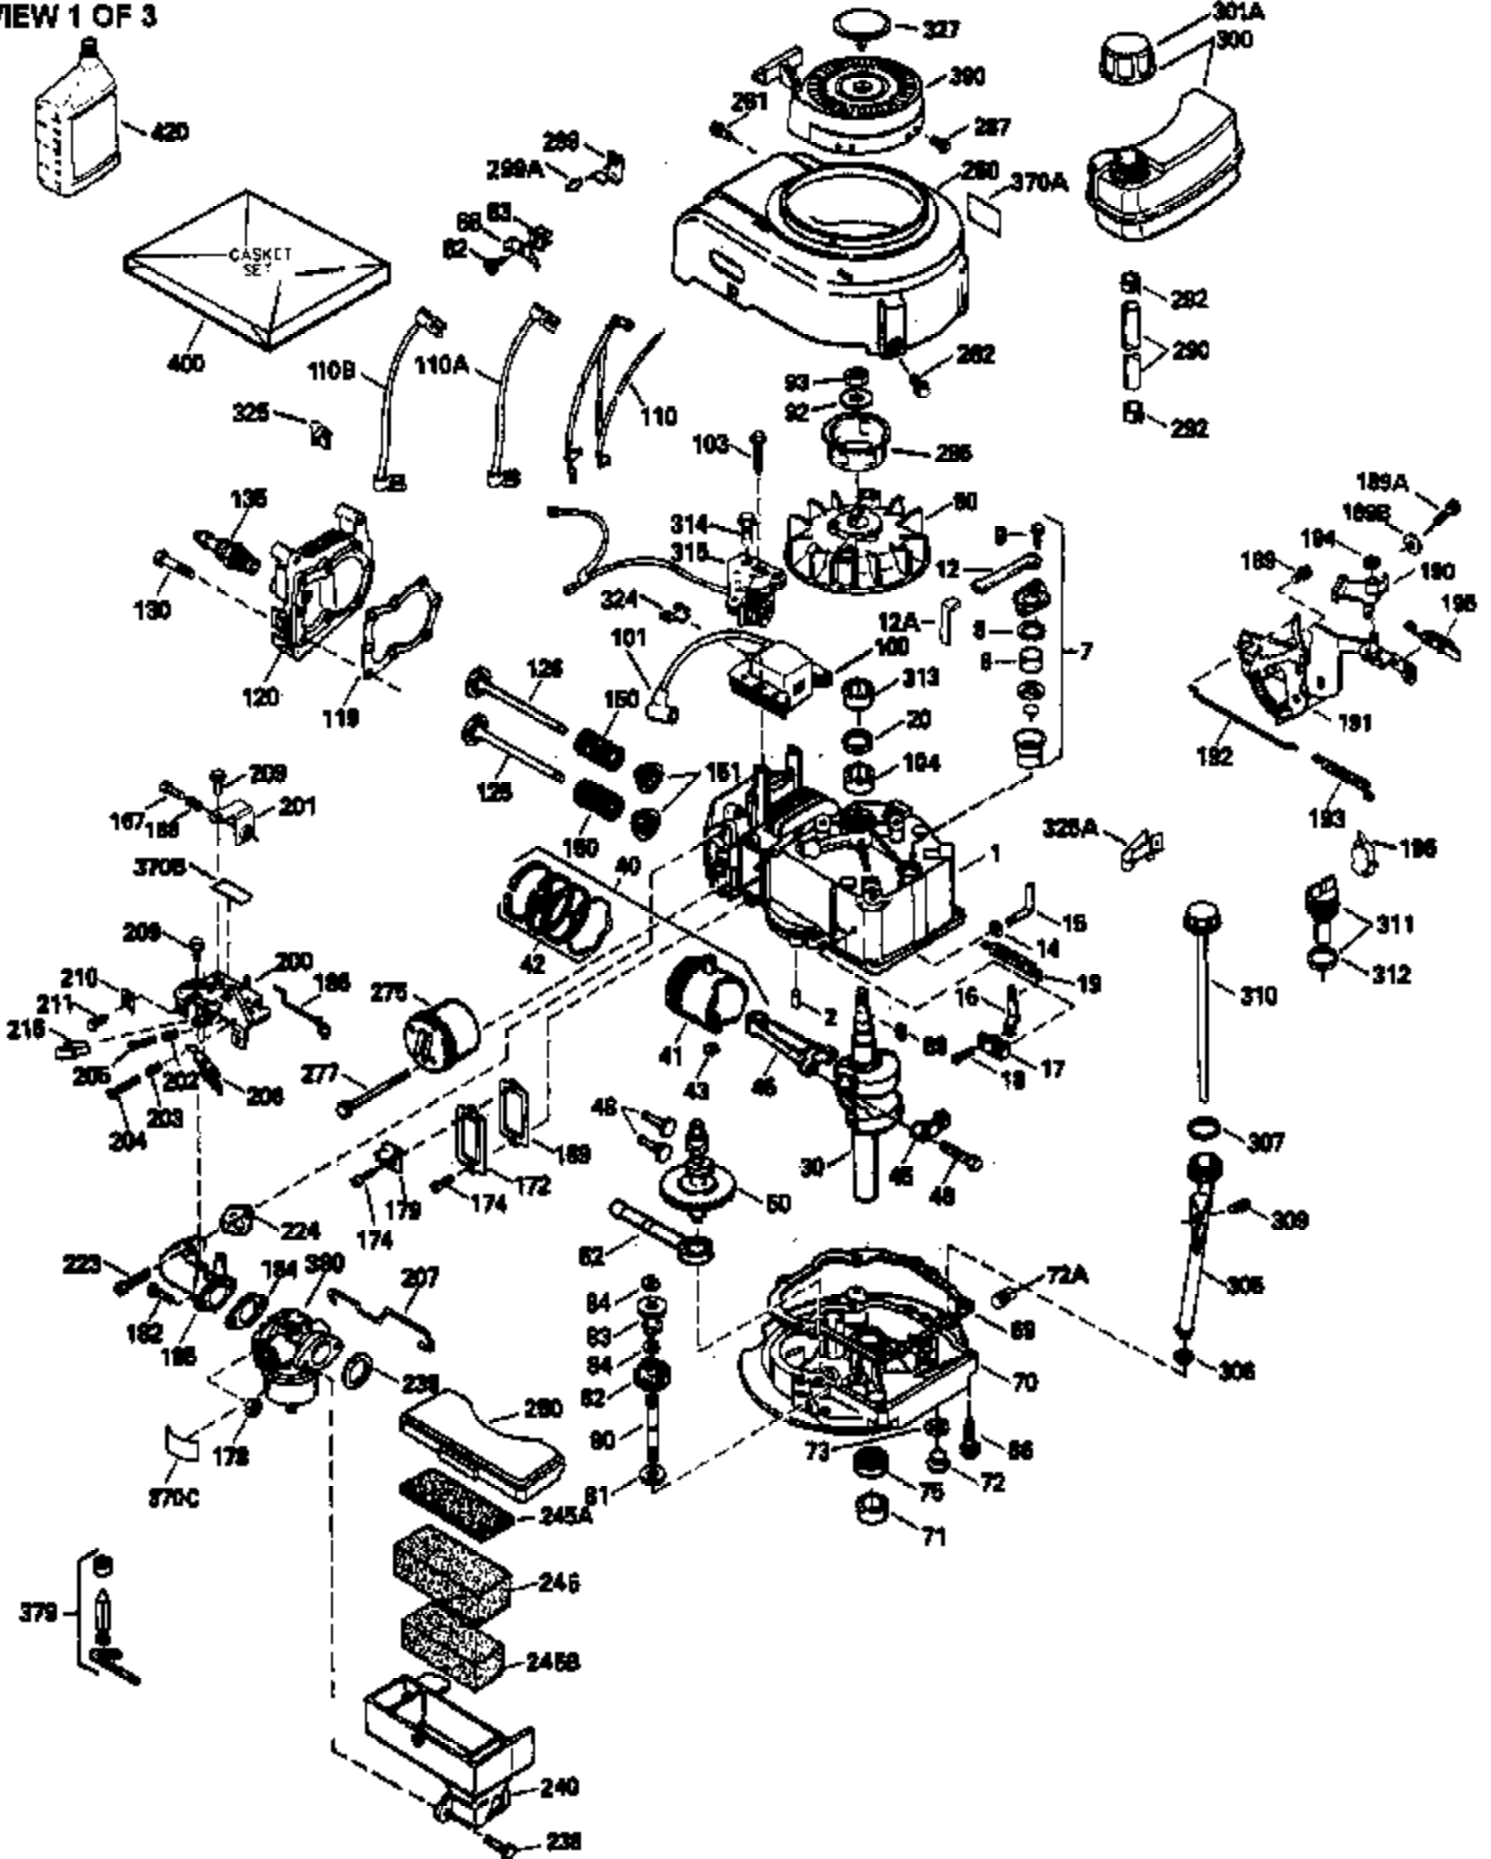

## Engine Parts List #1

Ref #	Part Number	Qty	Description
1	36486	1	Cylinder (Incl. 2 & 20)
2	26727	2	Dowel Pin
6	33734	1	Breather Element
7	34214A	1	Breather Ass'y. (Incl. 6, 8, 9, & 12)
8	33735	1	* Breather Gasket
9	30200	2	Screw, 10-24 x 9/16"
12A	33886	1	Breather Tube
12B	34695	1	Breather Tube Elbow
14	28277	1	Washer
15	30589	1	Governor Rod (Incl. 14)
16	31383A	1	Governor Lever
17	31335	1	Governor Lever Clamp
18	650548	1	Screw, 8-32 x 5/16"
19	31361	1	Extension Spring
20	32600	1	Oil Seal
30	34477B	1	Crankshaft
40	35544A	1	Piston, Pin & Ring Set (Std.)
40	35545A	1	Piston, Pin & Ring Set (.010" OS)
40	35546	1	Piston, Pin & Ring Set (.020" OS)
41	35541	1	Piston & Pin Ass'y. (Std.) (Incl. 43)
41	35542	1	Piston & Pin Ass'y. (.010" OS) (Incl. 43)
41	35543	1	Piston & Pin Ass'y. (.020" OS) (Incl. 43)
42	35547A	1	Ring Set (Std.)
42	35548A	1	Ring Set (.010" OS)
42	35549	1	Ring Set (.020" OS)
43	20381	2	Piston Pin Retaining Ring
45	32875	1	Connecting Rod Ass'y. (Incl. 46)
46	32610A	2	Connecting Rod Bolt
48	27241	2	Valve Lifter
50	35992	1	Camshaft (MCR)
52	29914	1	Oil Pump Ass'y.
69	35261	1	* Mounting Flange Gasket
70	34311D	1	Mounting Flange (Incl. 72 thru 83)
72	36083	1	Oil Drain Plug
75	27897	1	Oil Seal
80	30574A	1	Governor Shaft
81	30590A	1	Washer
82	30591	1	Governor Gear Ass'y. (Incl. 81)
83	30588A	1	Governor Spool
86	650488	6	Screw, 1/4-20 x 1-1/4"
89	611004	1	Flywheel Key
90	611112	1	Flywheel
92	650815	1	Belleville Washer
93	650816	1	Flywheel Nut
100	34443A	1	Solid State Ignition
101	610118	1	Spark Plug Cover
103	650814	2	Screw, Torx T-15, 10-24 x 1"
110	34961	1	Ground Wire
119	36440	1	* Cylinder Head Gasket
120	36476	1	Cylinder Head
125	36471	1	Exhaust Valve (Std.) (Incl. 151)
125	36472	1	Exhaust Valve (1/32" OS) (Incl. 151)
126	29314B	1	Intake Valve (Std.) (Incl. 151)
126	29315C	1	Intake Valve (1/32" OS) (Incl. 151)
130	6021A	6	Screw, 5/16-18 x 1-1/2"
135	35395	1	Resistor Spark Plug (RJ19LM)
150	35991	2	Valve Spring
151	31673	2	Valve Spring Cap