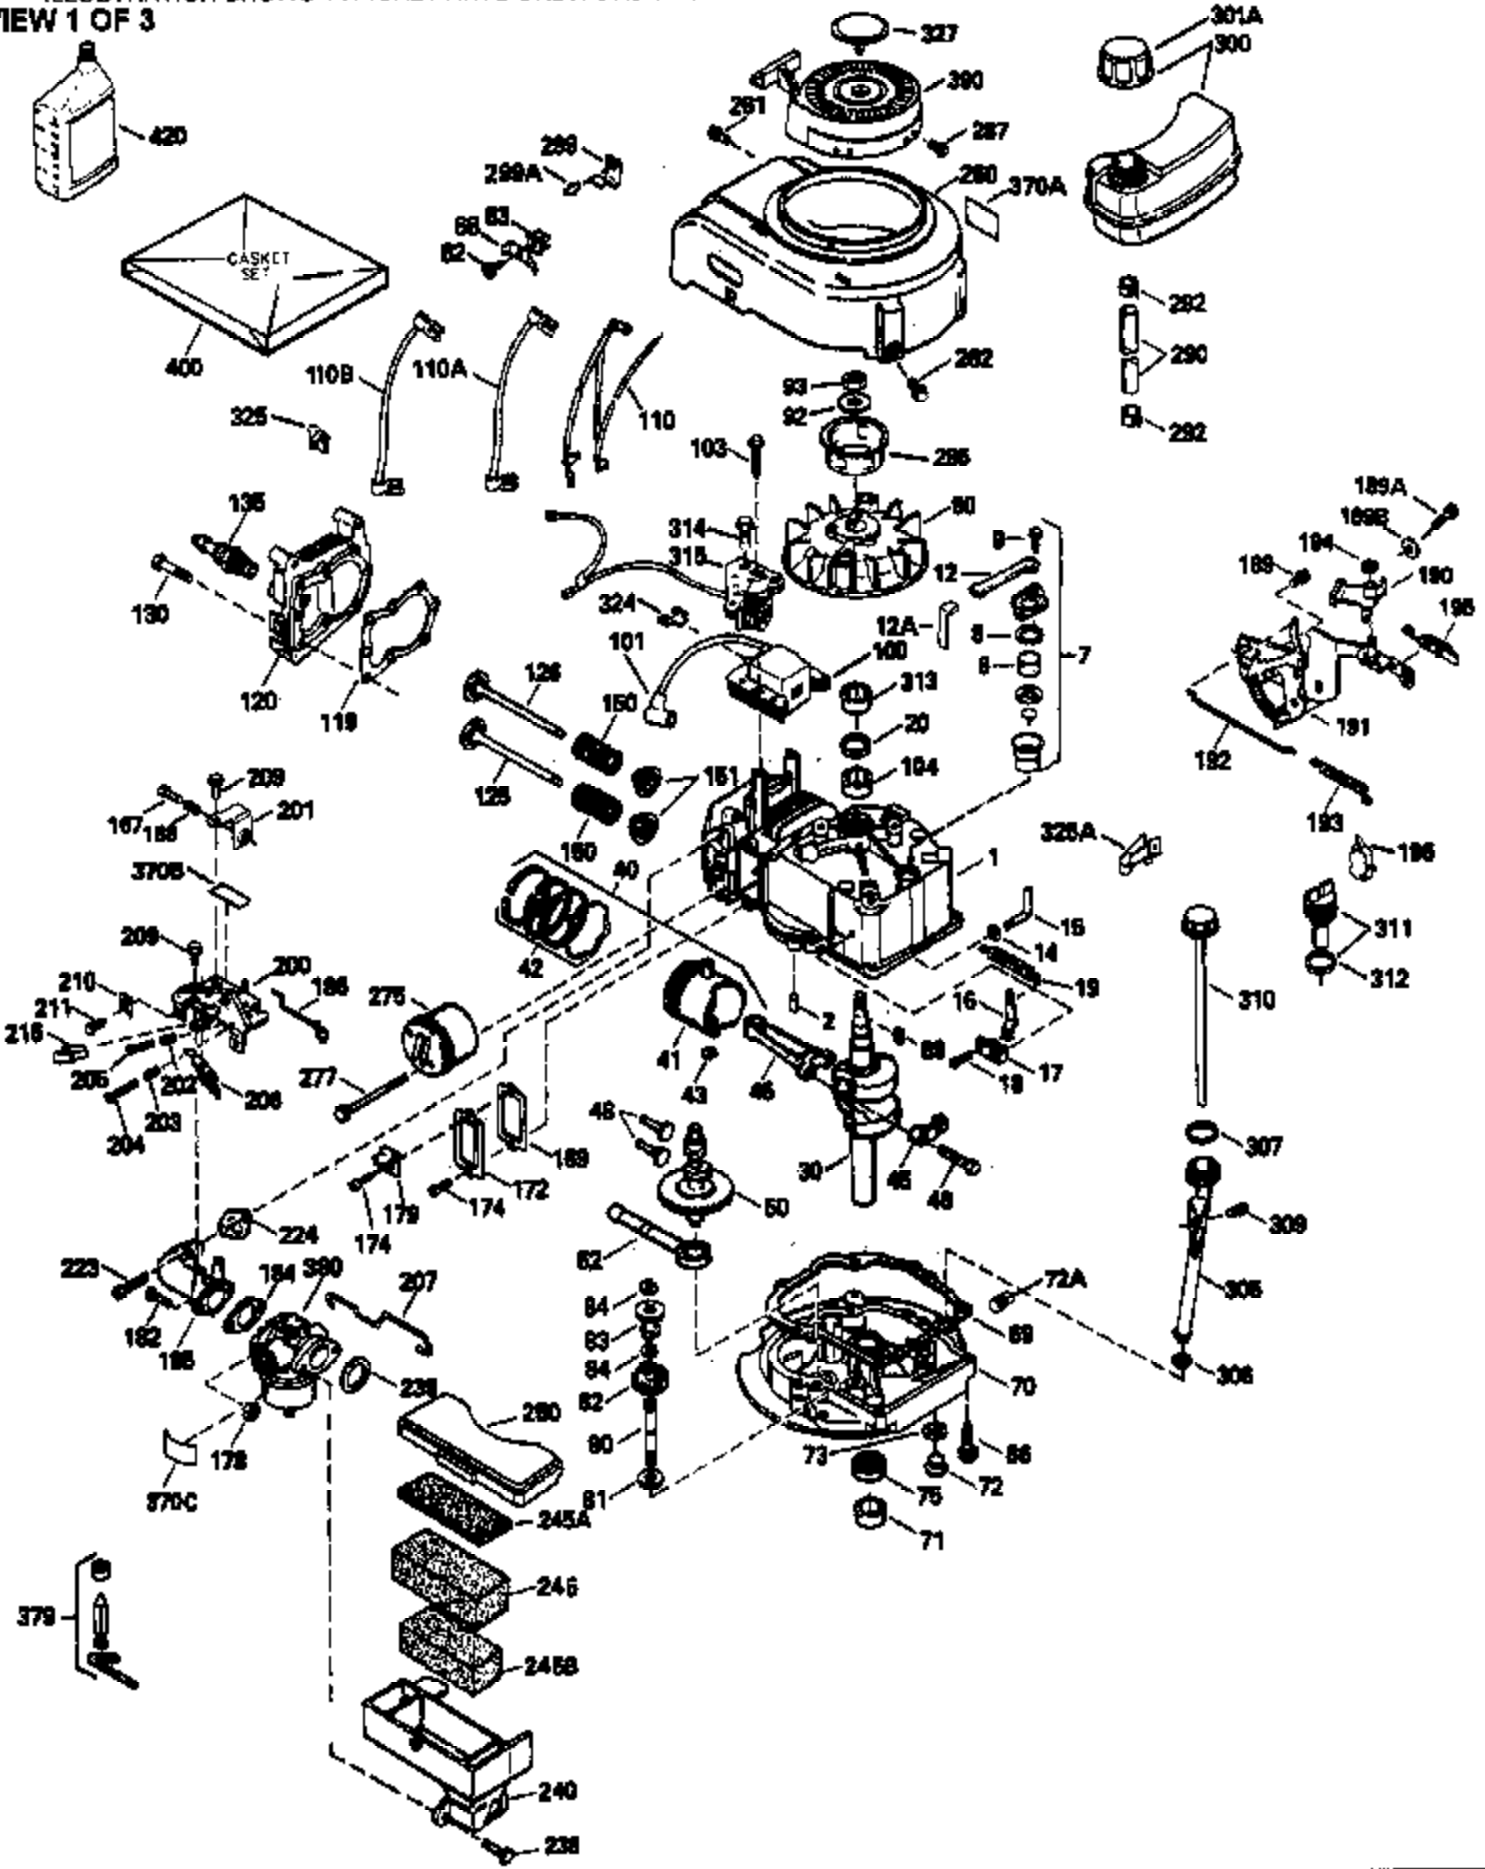

ILLUSTRATION SHOWS TYPICAL PARTS ONLY. ORDER BY PART NUMBER. PARTS NOT LISTED ARE SUPPLIED BY OEM.
VIEW 1 OF 3

Ref #	Part Number	Qty	Description
1	35010		Cylinder (Incl. 2 & 20) (2-5/8" Bore)
2	26727		Pin, Dowel
6	33734		Element, Breather
7	34214A		Breather Assy. (Incl. 6, 8, 9, 12 & 1 2A)
8	33735		* Gasket, Breather
9	30200		Screw, 10-24 x 9/16"
12	33886		Tube, Breather
12A	34695		Elbow, Breather tube
14	28277		Washer, Flat
15	30589		Rod, Governor (Incl. 14)
16	31383A		Lever, Governor
17	31335		Clamp, Governor lever
18	650548		Screw, 8-32 x 5/16"
19	31361		Spring, Extension
20	32600		Seal, Oil
30	34477B		Crankshaft
40	35544		Piston, Pin & Ring Set (Std.) (2-5/8" Bore)
40	35545		Piston, Pin & Ring Set (.010" OS)
40	35546		Piston, Pin & Ring Set (.020" OS)
41	35541		Piston & Pin Ass'y. (Incl. 43)(Std.)(2-5/8")
41	35542		Piston & Pin Ass'y. (Incl. 43) (.010" OS)
41	35543		Piston & Pin Ass'y. (Incl. 43) (.020" OS)
42	35547		Ring Set (Std.) (2-5/8" Bore)
42	35548		Ring Set (.010" OS)
42	35549		Ring Set (.020" OS)
43	20381		Ring, Piston pin retaining
45	32875		Rod Assy., Connecting (Incl. 46)
46	32610A		Bolt, Connecting rod
48	27241		Lifter, Valve
50	33148A		Camshaft
52	29914		Oil Pump Assy.
69	35261		* Gasket, Mounting flange
70	34311C		Flange Ass'y. (Incl. 72, 72A, 73, 75 & 80)
72	30572		Plug, Oil drain (Incl. 73)
73	28833		* Drain Plug Gasket (Not req. W/plastic plug)
75	27897		Seal, Oil
80	30574		Shaft, Governor
81	30590A		Washer, Flat
82	30591		Gear Assy., Governor (Incl. 81)
83	30588A		Spool, Governor
84	29193		Ring, Retaining
86	650488		Screw, 1/4-20 x 1-1/4"
89	611004		Flywheel Key
90	611112		Flywheel
92	650815		Washer, Belleville
93	650816		Nut, Flywheel
100	34443A		Solid State Ignition
101	610118		Cover, Spark plug
103	650814		Screw, Torx T-15, 10-24 x 1"
110	34961		Ground Wire
119	33015A		* Gasket, Head
120	34342		Head, Cylinder
125	29314B		Intake Valve (Std.) (Incl. 151) (Conventional Ports)
125	29315C		Intake Valve (1/32" OS) (Incl. 151) (Conventional Ports)
126	29313C		Exhaust Valve (Std.) (Incl. 151) (Conventional Ports)
126	29315C		Exhaust Valve (1/32" OS) (Incl. 151) (Conventional Ports)
130	6021A		Screw, 5/16-18 x 1-1/2"
135	35395		Resistor Spark Plug (RJ19LM)