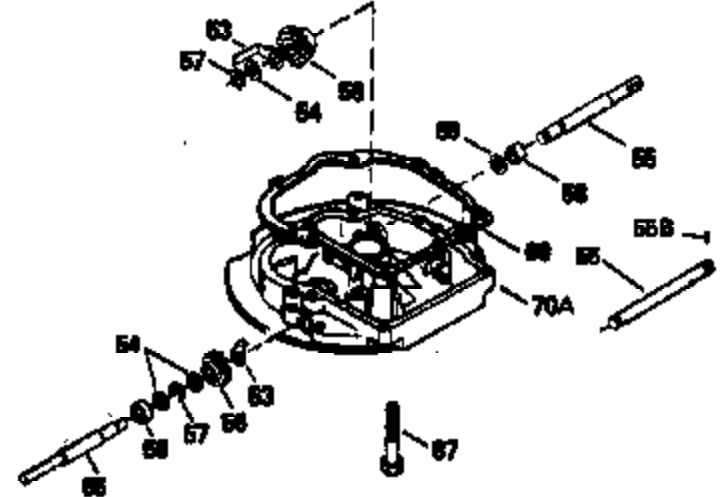

ILLUSTRATION SHOWS TYPICAL PARTS ONLY. ORDER BY PART NUMBER. PARTS NOT LISTED ARE SUPPLIED BY OEM.

VIEW 3 OF 3

Ref #	Part Number	Qty	Description
19	31361		Spring, Extension
69	35261		* Gasket, Mounting flange
182	6201		Screw, 1/4-28 x 7/8"
185	31384A		Pipe, Intake (Incl. 224)
186	34358		Link, Governor spring
223	650451		Screw, 1/4-20 x 1"
238	650932		Screw, 10-32 x 49/64"
239	34338		* Gasket, Air cleaner
241	35797		Collar, Air cleaner
245	35066		Filter, Air cleaner
246D	35435		Filter, Pre-Air (Optional)
250A	35065		Cover Assy., Air cleaner
260	35826		Housing, Blower
263A	35821		Grill, Starter
275A	34613		Muffler
276	33753		Plate, Locking
277A	30063		Screw, Torx T-30, 1/4-20 x 1/2" (Use as req.)
277	650795		Screw, 1/4-20 x 2-1/4" (Use as requir ed)
354	35025		Staple (Not used on all models)
370C	35167		Decal, Throttle
370G	34387		Decal, Instruction (Optional)
410	730574		Opt.Debris Screen Kit (Incl.370G,411, 412,413)
411	35596		Debris Screen (Optional)
412	35597		Debris Screen Bracket (Optional)
413	650910		Screw, 8-32 x 1/4 (Optional)
415	730162		Muffler Adapter Kit(In.274,277A)(Use as req.)