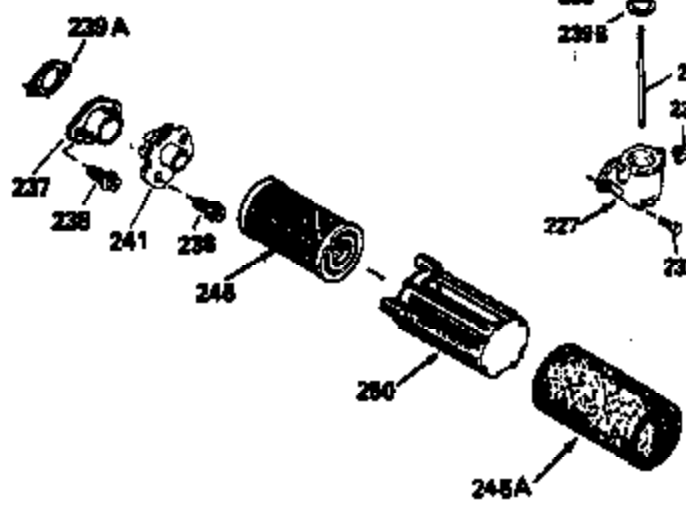

ILLUSTRATION SHOWS TYPICAL PARTS ONLY. ORDER BY PART NUMBER. PARTS NOT LISTED ARE SUPPLIED BY OEM.

VIEW 3 OF 3

Ref #	Part Number	Qty	Description
19	31361		Spring, Extension
69	35261		* Gasket, Mounting flange
182	6201		Screw, 1/4-28 x 7/8"
185	31384A		Pipe, Intake (Incl. 224)
186	34358		Link, Governor spring
223	650451		Screw, 1/4-20 x 1"
238	650932		Screw, 10-32 x 49/64"
239	34338		* Gasket, Air cleaner
241	35797		Collar, Air cleaner
245	35066		Filter, Air cleaner
246D	35435		Filter, Pre-Air (Optional)
250A	35065		Cover Assy., Air cleaner
260	35826		Housing, Blower
263A	35821		Grill, Starter
275A	34613		Muffler
276	33753		Plate, Locking
277A	30063		Screw, Torx T-30, 1/4-20 x 1/2" (Use as req.)
277	650795		Screw, 1/4-20 x 2-1/4" (Use as requir ed)
354	35025		Staple (Not used on all models)
370C	35167		Decal, Throttle
370G	34387		Decal, Instruction (Optional)
410	730574		Opt.Debris Screen Kit (Incl.370G,411, 412,413)
411	35596		Debris Screen (Optional)
412	35597		Debris Screen Bracket (Optional)
413	650910		Screw, 8-32 x 1/4 (Optional)
415	730162		Muffler Adapter Kit(In.274,277A)(Use as req.)