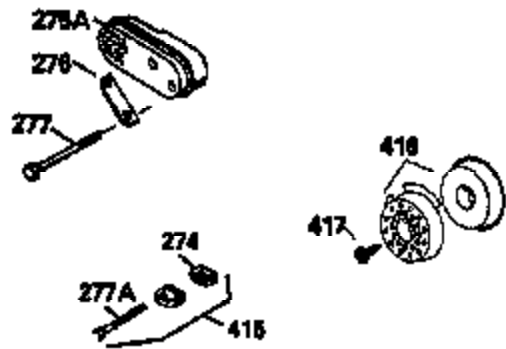

ILLUSTRATION SHOWS TYPICAL PARTS ONLY. ORDER BY PART NUMBER. PARTS NOT LISTED ARE SUPPLIED BY OEM.

VIEW 3 OF 3

Ref #	Part Number	Qty	Description
19	31361		Spring, Extension
69	35261		* Gasket, Mounting flange
182	6201		Screw, 1/4-28 x 7/8"
185	31384A		Pipe, Intake (Incl. 224)
186	34358		Link, Governor spring
223	650451		Screw, 1/4-20 x 1"
238	650932		Screw, 10-32 x 49/64"
239	34338		* Gasket, Air cleaner
241	35797		Collar, Air cleaner
245	35066		Filter, Air cleaner
246D	35435		Filter, Pre-Air (Optional)
250A	35065		Cover Assy., Air cleaner
260	35826		Housing, Blower
263A	35821		Grill, Starter
275A	34613		Muffler
276	33753		Plate, Locking
277A	30063		Screw, Torx T-30, 1/4-20 x 1/2" (Use as req.)
277	650795		Screw, 1/4-20 x 2-1/4" (Use as requir ed)
354	35025		Staple (Not used on all models)
370C	35167		Decal, Throttle
370G	34387		Decal, Instruction (Optional)
410	730574		Opt.Debris Screen Kit (Incl.370G,411, 412,413)
411	35596		Debris Screen (Optional)
412	35597		Debris Screen Bracket (Optional)
413	650910		Screw, 8-32 x 1/4 (Optional)
415	730162		Muffler Adapter Kit(In.274,277A)(Use as req.)