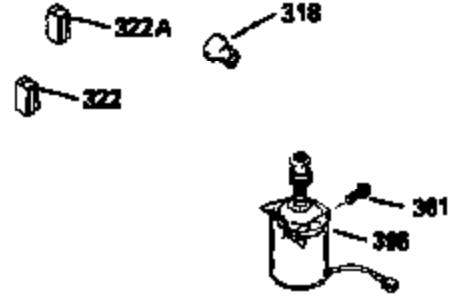

ILLUSTRATION SHOWS TYPICAL PARTS ONLY. ORDER BY PART NUMBER. PARTS NOT LISTED ARE SUPPLIED BY OEM.

VIEW 3 OF 3

Ref #	Part Number	Qty	Description
19	31361		Spring, Extension
69	35261		* Gasket, Mounting flange
182	6201		Screw, 1/4-28 x 7/8"
185	31384A		Pipe, Intake (Incl. 224)
186	34358		Link, Governor spring
223	650451		Screw, 1/4-20 x 1"
238	650932		Screw, 10-32 x 49/64"
239	34338		* Gasket, Air cleaner
241	35797		Collar, Air cleaner
245	35066		Filter, Air cleaner
246D	35435		Filter, Pre-Air (Optional)
250A	35065		Cover Assy., Air cleaner
260	35826		Housing, Blower
263A	35821		Grill, Starter
275A	34613		Muffler
276	33753		Plate, Locking
277A	30063		Screw, Torx T-30, 1/4-20 x 1/2" (Use as req.)
277	650795		Screw, 1/4-20 x 2-1/4" (Use as requir ed)
354	35025		Staple (Not used on all models)
370C	35167		Decal, Throttle
370G	34387		Decal, Instruction (Optional)
410	730574		Opt.Debris Screen Kit (Incl.370G,411, 412,413)
411	35596		Debris Screen (Optional)
412	35597		Debris Screen Bracket (Optional)
413	650910		Screw, 8-32 x 1/4 (Optional)
415	730162		Muffler Adapter Kit(In.274,277A)(Use as req.)