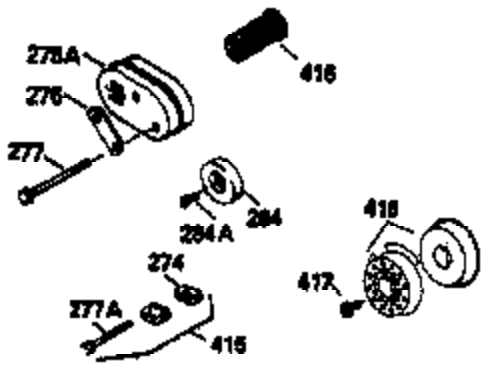

VIEW 3 OF 3

Ref #	Part Number	Qty	Description
12A	34695		Elbow, Breather tube
19	31361		Spring, Extension
69	35261		* Gasket, Mounting flange
118	730194		Rope Guide Kit (Use as required)
166	35827		Shroud, Engine
182	6201		Screw, 1/4-28 x 7/8"
185	31384A		Pipe, Intake (Incl. 224)
186	34337		Link, Governor spring
206	610973		Terminal (Use as required)
209	30200		Screw, 10-24 x 9/16"
223	650451		Screw, 1/4-20 x 1"
238	650932		Screw, 10-32 x 49/64"
239	34338		* Gasket, Air cleaner
241A	35797		Collar, Air cleaner
245A	35066		Filter, Air cleaner
246E	35435		Filter, Pre-air (Use as required)
250C	35065		Cover Assy., Air cleaner
260B	35826		Housing, Blower
274	26754A		* Gasket, Exhaust (Use as required)
275A	34613		Muffler
276	33753		Plate, Locking
277A	30063		Screw, Torx T-30, 1/4-20 x 1/2" (Use as req.)
277	650795		Screw, 1/4-20 x 2-1/4" (Use as required)
277	650774		Screw, 1/4-20 x 2-3/8" (Use as required)
277	792005		Screw, 1/4-20 x 2-1/2" (Use as required)
287B	650884		Screw, 8-32 x 1/2"
354	35025		Staple (Not used on all models)
370G	35847		Decal, Instruction
370H	34387		Decal, Instruction (Optional)
370J	34870		Decal, Instruction (Optional)
370F	35841		Decal, Name
390C	590637		Rewind Starter (Refer to Division 5, Section C, page 34 or Fiche 8A, Grid G-5 for breakdown)
410	730574		Debris Screen Kit(Incl.370H,411-413)(Opt.)
411	35596		Screen, Debris (Optional)
412	35597		Bracket, Debris screen (Optional)
413	650910		Screw, 8-32 x 1/4 (Optional)
415	730162		Muffler Adapter Kit(Incl.274,277)(Use as req)
425	730571		Starter Muff Kit (Incl.370J,426,427)(Opt.)
426	32203		Starter Air Cleaner (Optional)
427	32204		Starter Air Cleaner Bracket (Optional)
436	611006		Stator Plate Ass'y.(Incl.377,378,437, 442-448)
437	30551		Spring, Breaker box cover
438	610947		Cover, Dust
439	610955		Gasket, Stator cover
440	30992		Cam, Breaker
442	610385		Washer
443	610408		Nut, 8-32
444	29181		Breaker Fastening Screw & Washer
445	610593		Condenser Fastening Screw
446	33356		Terminal, Ground