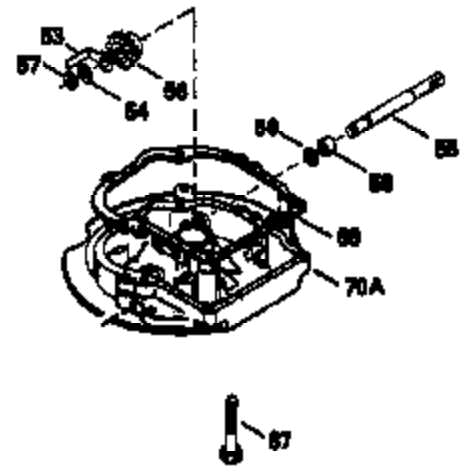

VIEW 3 OF 3

Ref #	Part Number	Qty	Description
12A	34695		Elbow, Breather tube
19	31361		Spring, Extension
69	35261		* Gasket, Mounting flange
118	730194		Rope Guide Kit (Use as required)
166	35827		Shroud, Engine
182	6201		Screw, 1/4-28 x 7/8"
185	31384A		Pipe, Intake (Incl. 224)
186	34337		Link, Governor spring
206	610973		Terminal (Use as required)
209	30200		Screw, 10-24 x 9/16"
223	650451		Screw, 1/4-20 x 1"
238	650932		Screw, 10-32 x 49/64"
239	34338		* Gasket, Air cleaner
241A	35797		Collar, Air cleaner
245A	35066		Filter, Air cleaner
246E	35435		Filter, Pre-air (Use as required)
250C	35065		Cover Assy., Air cleaner
260B	35826		Housing, Blower
274	26754A		* Gasket, Exhaust (Use as required)
275A	34613		Muffler
276	33753		Plate, Locking
277A	30063		Screw, Torx T-30, 1/4-20 x 1/2" (Use as req.)
277	650795		Screw, 1/4-20 x 2-1/4" (Use as required)
277	650774		Screw, 1/4-20 x 2-3/8" (Use as required)
277	792005		Screw, 1/4-20 x 2-1/2" (Use as required)
287B	650884		Screw, 8-32 x 1/2"
354	35025		Staple (Not used on all models)
370G	35847		Decal, Instruction
370H	34387		Decal, Instruction (Optional)
370J	34870		Decal, Instruction (Optional)
370F	35841		Decal, Name
390C	590637		Rewind Starter (Refer to Division 5, Section C, page 34 or Fiche 8A, Grid G-5 for breakdown)
410	730574		Debris Screen Kit(Incl.370H,411-413)(Opt.)
411	35596		Screen, Debris (Optional)
412	35597		Bracket, Debris screen (Optional)
413	650910		Screw, 8-32 x 1/4 (Optional)
415	730162		Muffler Adapter Kit(Incl.274,277)(Use as req)
425	730571		Starter Muff Kit (Incl.370J,426,427)(Opt.)
426	32203		Starter Air Cleaner (Optional)
427	32204		Starter Air Cleaner Bracket (Optional)
436	611006		Stator Plate Ass'y.(Incl.377,378,437, 442-448)
437	30551		Spring, Breaker box cover
438	610947		Cover, Dust
439	610955		Gasket, Stator cover
440	30992		Cam, Breaker
442	610385		Washer
443	610408		Nut, 8-32
444	29181		Breaker Fastening Screw & Washer
445	610593		Condenser Fastening Screw
446	33356		Terminal, Ground