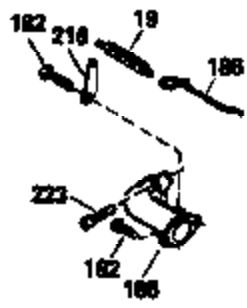

VIEW 3 OF 3

Ref #	Part Number	Qty	Description
12A	34695		Elbow, Breather tube
19	31361		Spring, Extension
69	35261		* Gasket, Mounting flange
118	730194		Rope Guide Kit (Use as required)
166	35827		Shroud, Engine
182	6201		Screw, 1/4-28 x 7/8"
185	31384A		Pipe, Intake (Incl. 224)
186	34337		Link, Governor spring
206	610973		Terminal (Use as required)
209	30200		Screw, 10-24 x 9/16"
223	650451		Screw, 1/4-20 x 1"
238	650932		Screw, 10-32 x 49/64"
239	34338		* Gasket, Air cleaner
241A	35797		Collar, Air cleaner
245A	35066		Filter, Air cleaner
246E	35435		Filter, Pre-air (Use as required)
250C	35065		Cover Assy., Air cleaner
260B	35826		Housing, Blower
274	26754A		* Gasket, Exhaust (Use as required)
275A	34613		Muffler
276	33753		Plate, Locking
277A	30063		Screw, Torx T-30, 1/4-20 x 1/2" (Use as req.)
277	650795		Screw, 1/4-20 x 2-1/4" (Use as required)
277	650774		Screw, 1/4-20 x 2-3/8" (Use as required)
277	792005		Screw, 1/4-20 x 2-1/2" (Use as required)
287B	650884		Screw, 8-32 x 1/2"
354	35025		Staple (Not used on all models)
370G	35847		Decal, Instruction
370H	34387		Decal, Instruction (Optional)
370J	34870		Decal, Instruction (Optional)
370F	35841		Decal, Name
390C	590637		Rewind Starter (Refer to Division 5, Section C, page 34 or Fiche 8A, Grid G-5 for breakdown)
410	730574		Debris Screen Kit(Incl.370H,411-413)(Opt.)
411	35596		Screen, Debris (Optional)
412	35597		Bracket, Debris screen (Optional)
413	650910		Screw, 8-32 x 1/4 (Optional)
415	730162		Muffler Adapter Kit(Incl.274,277)(Use as req)
425	730571		Starter Muff Kit (Incl.370J,426,427)(Opt.)
426	32203		Starter Air Cleaner (Optional)
427	32204		Starter Air Cleaner Bracket (Optional)
436	611006		Stator Plate Ass'y.(Incl.377,378,437, 442-448)
437	30551		Spring, Breaker box cover
438	610947		Cover, Dust
439	610955		Gasket, Stator cover
440	30992		Cam, Breaker
442	610385		Washer
443	610408		Nut, 8-32
444	29181		Breaker Fastening Screw & Washer
445	610593		Condenser Fastening Screw
446	33356		Terminal, Ground