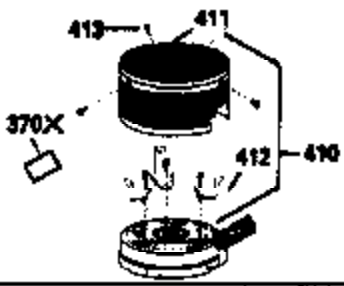

VIEW 3 OF 3

Ref #	Part Number	Qty	Description
12A	34695		Elbow, Breather tube
19	31361		Spring, Extension
69	35261		* Gasket, Mounting flange
118	730194		Rope Guide Kit (Use as required)
166	35827		Shroud, Engine
182	6201		Screw, 1/4-28 x 7/8"
185	31384A		Pipe, Intake (Incl. 224)
186	34337		Link, Governor spring
206	610973		Terminal (Use as required)
209	30200		Screw, 10-24 x 9/16"
223	650451		Screw, 1/4-20 x 1"
238	650932		Screw, 10-32 x 49/64"
239	34338		* Gasket, Air cleaner
241A	35797		Collar, Air cleaner
245A	35066		Filter, Air cleaner
246E	35435		Filter, Pre-air (Use as required)
250C	35065		Cover Assy., Air cleaner
260B	35826		Housing, Blower
274	26754A		* Gasket, Exhaust (Use as required)
275A	34613		Muffler
276	33753		Plate, Locking
277A	30063		Screw, Torx T-30, 1/4-20 x 1/2" (Use as req.)
277	650795		Screw, 1/4-20 x 2-1/4" (Use as required)
277	650774		Screw, 1/4-20 x 2-3/8" (Use as required)
277	792005		Screw, 1/4-20 x 2-1/2" (Use as required)
287B	650884		Screw, 8-32 x 1/2"
354	35025		Staple (Not used on all models)
370G	35847		Decal, Instruction
370H	34387		Decal, Instruction (Optional)
370J	34870		Decal, Instruction (Optional)
370F	35841		Decal, Name
390C	590637		Rewind Starter (Refer to Division 5, Section C, page 34 or Fiche 8A, Grid G-5 for breakdown)
410	730574		Debris Screen Kit(Incl.370H,411-413)(Opt.)
411	35596		Screen, Debris (Optional)
412	35597		Bracket, Debris screen (Optional)
413	650910		Screw, 8-32 x 1/4 (Optional)
415	730162		Muffler Adapter Kit(Incl.274,277)(Use as req)
425	730571		Starter Muff Kit (Incl.370J,426,427)(Opt.)
426	32203		Starter Air Cleaner (Optional)
427	32204		Starter Air Cleaner Bracket (Optional)
436	611006		Stator Plate Ass'y.(Incl.377,378,437, 442-448)
437	30551		Spring, Breaker box cover
438	610947		Cover, Dust
439	610955		Gasket, Stator cover
440	30992		Cam, Breaker
442	610385		Washer
443	610408		Nut, 8-32
444	29181		Breaker Fastening Screw & Washer
445	610593		Condenser Fastening Screw
446	33356		Terminal, Ground