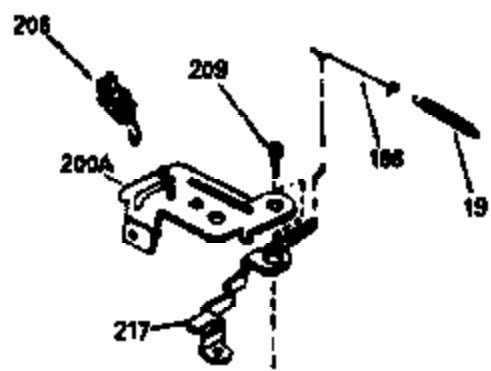

VIEW 3 OF 3

Ref #	Part Number	Qty	Description
12A	34695		Elbow, Breather tube
19	31361		Spring, Extension
69	35261		* Gasket, Mounting flange
118	730194		Rope Guide Kit (Use as required)
166	35827		Shroud, Engine
182	6201		Screw, 1/4-28 x 7/8"
185	31384A		Pipe, Intake (Incl. 224)
186	34337		Link, Governor spring
206	610973		Terminal (Use as required)
209	30200		Screw, 10-24 x 9/16"
223	650451		Screw, 1/4-20 x 1"
238	650932		Screw, 10-32 x 49/64"
239	34338		* Gasket, Air cleaner
241A	35797		Collar, Air cleaner
245A	35066		Filter, Air cleaner
246E	35435		Filter, Pre-air (Use as required)
250C	35065		Cover Assy., Air cleaner
260B	35826		Housing, Blower
274	26754A		* Gasket, Exhaust (Use as required)
275A	34613		Muffler
276	33753		Plate, Locking
277A	30063		Screw, Torx T-30, 1/4-20 x 1/2" (Use as req.)
277	650795		Screw, 1/4-20 x 2-1/4" (Use as required)
277	650774		Screw, 1/4-20 x 2-3/8" (Use as required)
277	792005		Screw, 1/4-20 x 2-1/2" (Use as required)
287B	650884		Screw, 8-32 x 1/2"
354	35025		Staple (Not used on all models)
370G	35847		Decal, Instruction
370H	34387		Decal, Instruction (Optional)
370J	34870		Decal, Instruction (Optional)
370F	35841		Decal, Name
390C	590637		Rewind Starter (Refer to Division 5, Section C, page 34 or Fiche 8A, Grid G-5 for breakdown)
410	730574		Debris Screen Kit(Incl.370H,411-413)(Opt.)
411	35596		Screen, Debris (Optional)
412	35597		Bracket, Debris screen (Optional)
413	650910		Screw, 8-32 x 1/4 (Optional)
415	730162		Muffler Adapter Kit(Incl.274,277)(Use as req)
425	730571		Starter Muff Kit (Incl.370J,426,427)(Opt.)
426	32203		Starter Air Cleaner (Optional)
427	32204		Starter Air Cleaner Bracket (Optional)
436	611006		Stator Plate Ass'y.(Incl.377,378,437, 442-448)
437	30551		Spring, Breaker box cover
438	610947		Cover, Dust
439	610955		Gasket, Stator cover
440	30992		Cam, Breaker
442	610385		Washer
443	610408		Nut, 8-32
444	29181		Breaker Fastening Screw & Washer
445	610593		Condenser Fastening Screw
446	33356		Terminal, Ground