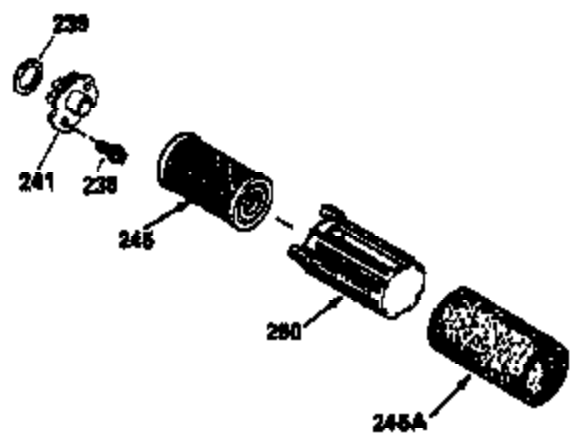

VIEW 3 OF 3

Ref #	Part Number	Qty	Description
12A	34695		Elbow, Breather tube
19	31361		Spring, Extension
69	35261		* Gasket, Mounting flange
118	730194		Rope Guide Kit (Use as required)
166	35827		Shroud, Engine
182	6201		Screw, 1/4-28 x 7/8"
185	31384A		Pipe, Intake (Incl. 224)
186	34337		Link, Governor spring
206	610973		Terminal (Use as required)
209	30200		Screw, 10-24 x 9/16"
223	650451		Screw, 1/4-20 x 1"
238	650932		Screw, 10-32 x 49/64"
239	34338		* Gasket, Air cleaner
241A	35797		Collar, Air cleaner
245A	35066		Filter, Air cleaner
246E	35435		Filter, Pre-air (Use as required)
250C	35065		Cover Assy., Air cleaner
260B	35826		Housing, Blower
274	26754A		* Gasket, Exhaust (Use as required)
275A	34613		Muffler
276	33753		Plate, Locking
277A	30063		Screw, Torx T-30, 1/4-20 x 1/2" (Use as req.)
277	650795		Screw, 1/4-20 x 2-1/4" (Use as required)
277	650774		Screw, 1/4-20 x 2-3/8" (Use as required)
277	792005		Screw, 1/4-20 x 2-1/2" (Use as required)
287B	650884		Screw, 8-32 x 1/2"
354	35025		Staple (Not used on all models)
370G	35847		Decal, Instruction
370H	34387		Decal, Instruction (Optional)
370J	34870		Decal, Instruction (Optional)
370F	35841		Decal, Name
390C	590637		Rewind Starter (Refer to Division 5, Section C, page 34 or Fiche 8A, Grid G-5 for breakdown)
410	730574		Debris Screen Kit(Incl.370H,411-413)(Opt.)
411	35596		Screen, Debris (Optional)
412	35597		Bracket, Debris screen (Optional)
413	650910		Screw, 8-32 x 1/4 (Optional)
415	730162		Muffler Adapter Kit(Incl.274,277)(Use as req)
425	730571		Starter Muff Kit (Incl.370J,426,427)(Opt.)
426	32203		Starter Air Cleaner (Optional)
427	32204		Starter Air Cleaner Bracket (Optional)
436	611006		Stator Plate Ass'y.(Incl.377,378,437, 442-448)
437	30551		Spring, Breaker box cover
438	610947		Cover, Dust
439	610955		Gasket, Stator cover
440	30992		Cam, Breaker
442	610385		Washer
443	610408		Nut, 8-32
444	29181		Breaker Fastening Screw & Washer
445	610593		Condenser Fastening Screw
446	33356		Terminal, Ground