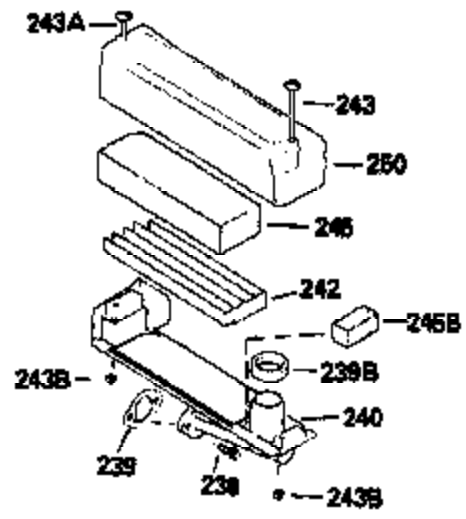

VIEW 3 OF 3

Ref #	Part Number	Qty	Description
12A	34695		Elbow, Breather tube
19	31361		Spring, Extension
69	35261		* Gasket, Mounting flange
118	730194		Rope Guide Kit (Use as required)
166	35827		Shroud, Engine
182	6201		Screw, 1/4-28 x 7/8"
185	31384A		Pipe, Intake (Incl. 224)
186	34337		Link, Governor spring
206	610973		Terminal (Use as required)
209	30200		Screw, 10-24 x 9/16"
223	650451		Screw, 1/4-20 x 1"
238	650932		Screw, 10-32 x 49/64"
239	34338		* Gasket, Air cleaner
241A	35797		Collar, Air cleaner
245A	35066		Filter, Air cleaner
246E	35435		Filter, Pre-air (Use as required)
250C	35065		Cover Assy., Air cleaner
260B	35826		Housing, Blower
274	26754A		* Gasket, Exhaust (Use as required)
275A	34613		Muffler
276	33753		Plate, Locking
277A	30063		Screw, Torx T-30, 1/4-20 x 1/2" (Use as req.)
277	650795		Screw, 1/4-20 x 2-1/4" (Use as required)
277	650774		Screw, 1/4-20 x 2-3/8" (Use as required)
277	792005		Screw, 1/4-20 x 2-1/2" (Use as required)
287B	650884		Screw, 8-32 x 1/2"
354	35025		Staple (Not used on all models)
370G	35847		Decal, Instruction
370H	34387		Decal, Instruction (Optional)
370J	34870		Decal, Instruction (Optional)
370F	35841		Decal, Name
390C	590637		Rewind Starter (Refer to Division 5, Section C, page 34 or Fiche 8A, Grid G-5 for breakdown)
410	730574		Debris Screen Kit(Incl.370H,411-413)(Opt.)
411	35596		Screen, Debris (Optional)
412	35597		Bracket, Debris screen (Optional)
413	650910		Screw, 8-32 x 1/4 (Optional)
415	730162		Muffler Adapter Kit(Incl.274,277)(Use as req)
425	730571		Starter Muff Kit (Incl.370J,426,427)(Opt.)
426	32203		Starter Air Cleaner (Optional)
427	32204		Starter Air Cleaner Bracket (Optional)
436	611006		Stator Plate Ass'y.(Incl.377,378,437, 442-448)
437	30551		Spring, Breaker box cover
438	610947		Cover, Dust
439	610955		Gasket, Stator cover
440	30992		Cam, Breaker
442	610385		Washer
443	610408		Nut, 8-32
444	29181		Breaker Fastening Screw & Washer
445	610593		Condenser Fastening Screw
446	33356		Terminal, Ground