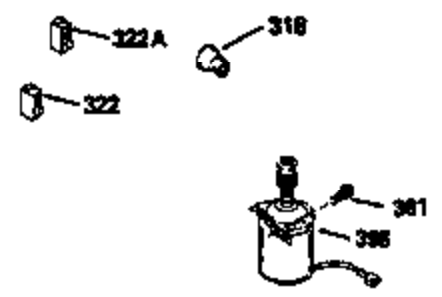

VIEW 3 OF 3

Ref #	Part Number	Qty	Description
12A	34695		Elbow, Breather tube
19	31361		Spring, Extension
69	35261		* Gasket, Mounting flange
118	730194		Rope Guide Kit (Use as required)
166	35827		Shroud, Engine
182	6201		Screw, 1/4-28 x 7/8"
185	31384A		Pipe, Intake (Incl. 224)
186	34337		Link, Governor spring
206	610973		Terminal (Use as required)
209	30200		Screw, 10-24 x 9/16"
223	650451		Screw, 1/4-20 x 1"
238	650932		Screw, 10-32 x 49/64"
239	34338		* Gasket, Air cleaner
241A	35797		Collar, Air cleaner
245A	35066		Filter, Air cleaner
246E	35435		Filter, Pre-air (Use as required)
250C	35065		Cover Assy., Air cleaner
260B	35826		Housing, Blower
274	26754A		* Gasket, Exhaust (Use as required)
275A	34613		Muffler
276	33753		Plate, Locking
277A	30063		Screw, Torx T-30, 1/4-20 x 1/2" (Use as req.)
277	650795		Screw, 1/4-20 x 2-1/4" (Use as required)
277	650774		Screw, 1/4-20 x 2-3/8" (Use as required)
277	792005		Screw, 1/4-20 x 2-1/2" (Use as required)
287B	650884		Screw, 8-32 x 1/2"
354	35025		Staple (Not used on all models)
370G	35847		Decal, Instruction
370H	34387		Decal, Instruction (Optional)
370J	34870		Decal, Instruction (Optional)
370F	35841		Decal, Name
390C	590637		Rewind Starter (Refer to Division 5, Section C, page 34 or Fiche 8A, Grid G-5 for breakdown)
410	730574		Debris Screen Kit(Incl.370H,411-413)(Opt.)
411	35596		Screen, Debris (Optional)
412	35597		Bracket, Debris screen (Optional)
413	650910		Screw, 8-32 x 1/4 (Optional)
415	730162		Muffler Adapter Kit(Incl.274,277)(Use as req)
425	730571		Starter Muff Kit (Incl.370J,426,427)(Opt.)
426	32203		Starter Air Cleaner (Optional)
427	32204		Starter Air Cleaner Bracket (Optional)
436	611006		Stator Plate Ass'y.(Incl.377,378,437, 442-448)
437	30551		Spring, Breaker box cover
438	610947		Cover, Dust
439	610955		Gasket, Stator cover
440	30992		Cam, Breaker
442	610385		Washer
443	610408		Nut, 8-32
444	29181		Breaker Fastening Screw & Washer
445	610593		Condenser Fastening Screw
446	33356		Terminal, Ground