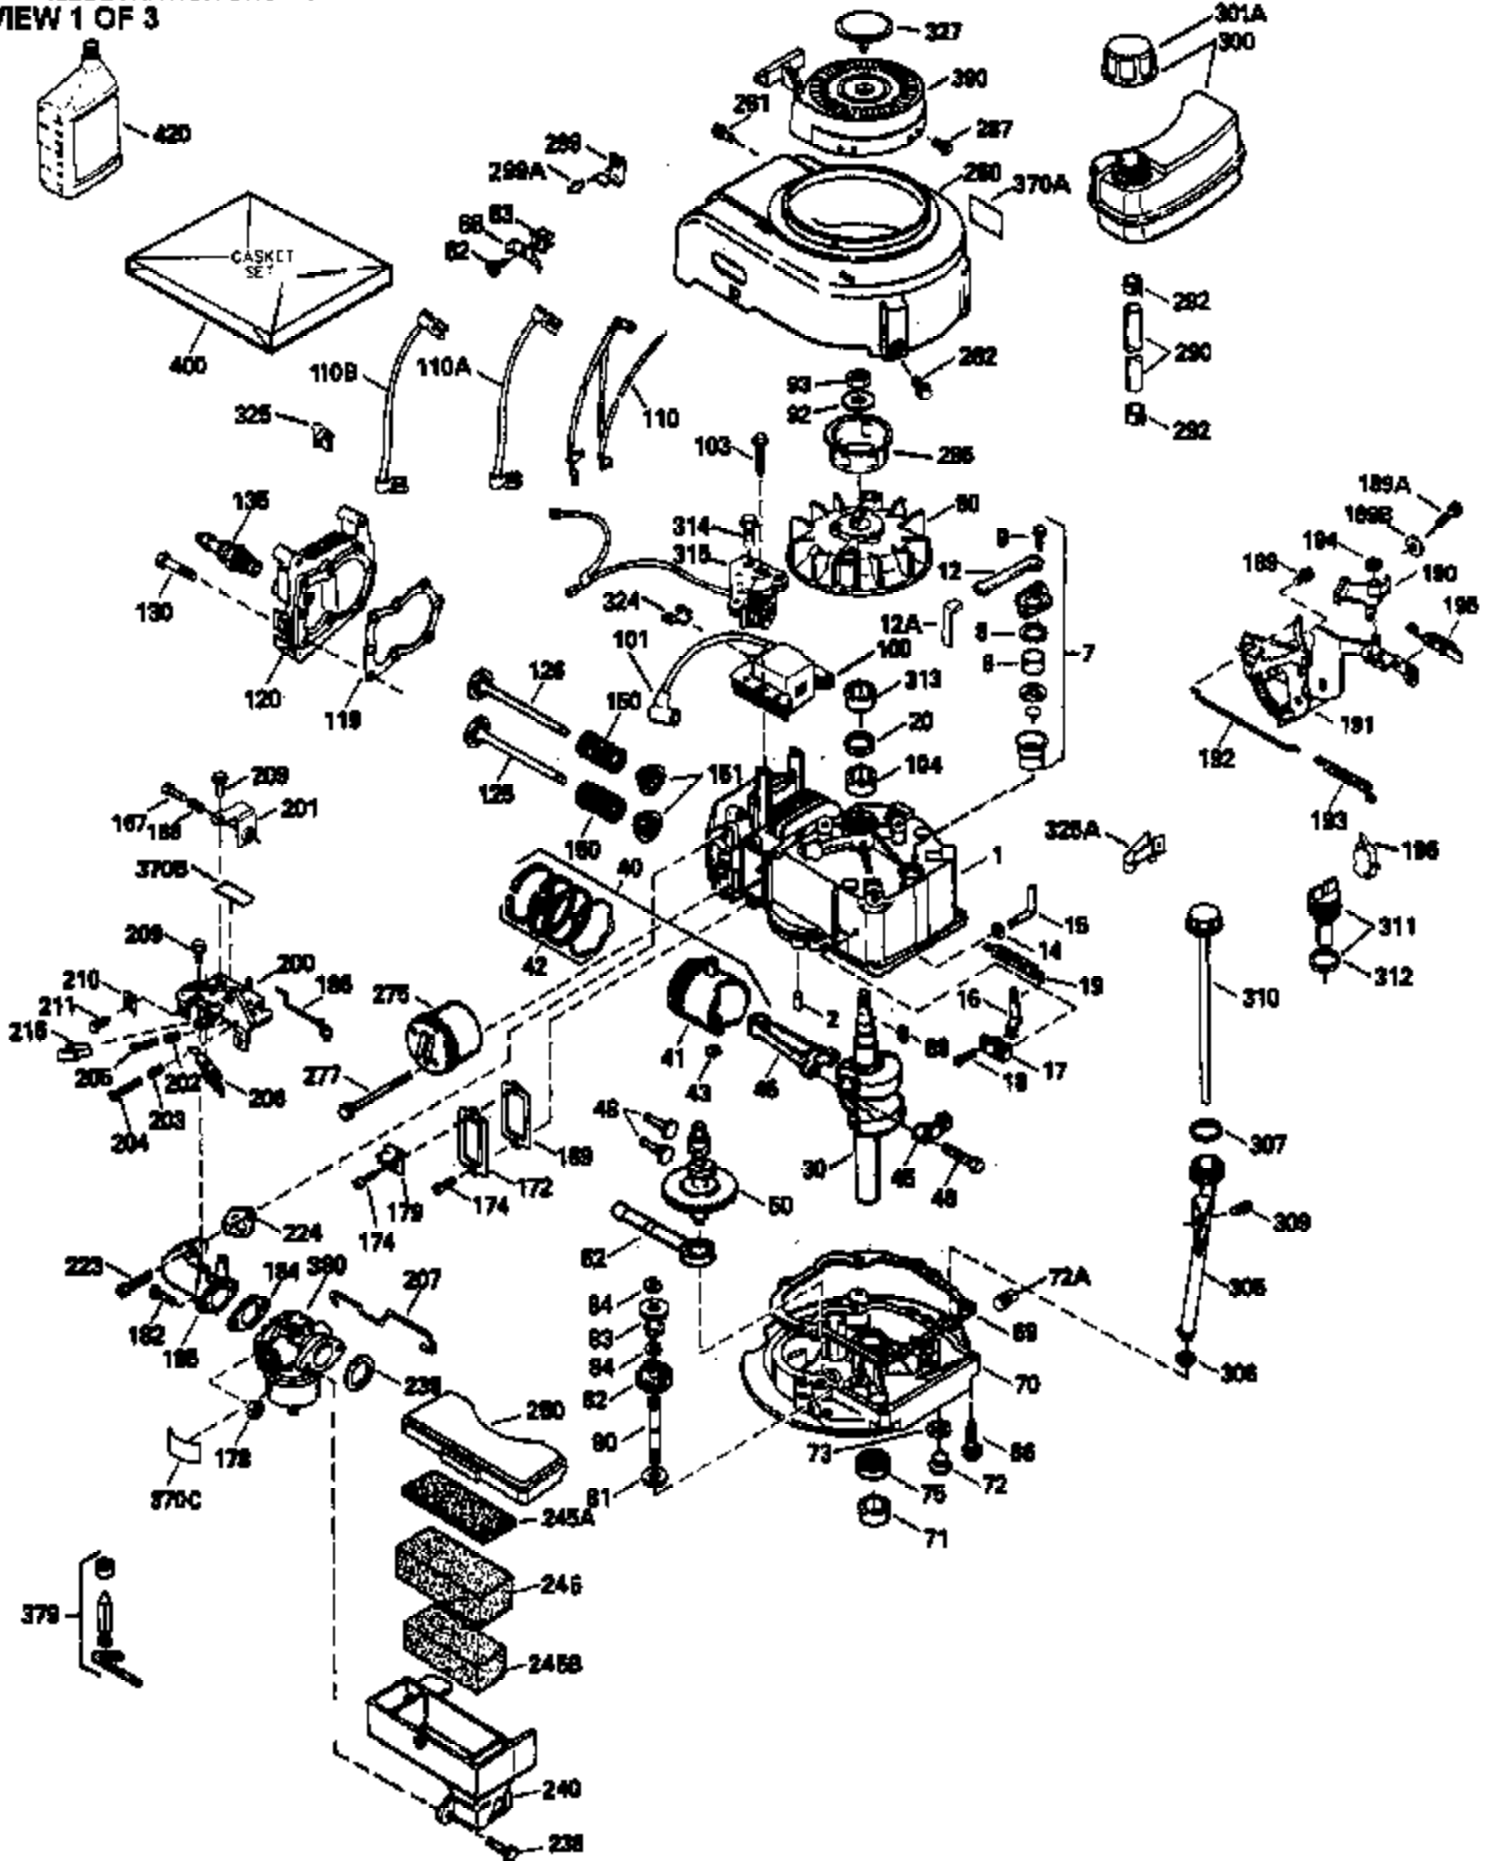

ILLUSTRATION SHOWS TYPICAL PARTS ONLY. ORDER BY PART NUMBER. PARTS NOT LISTED ARE SUPPLIED BY OEM.
VIEW 1 OF 3

Ref #	Part Number	Qty	Description
1	35513		Cylinder (Incl. 2 & 20) (2-5/8" Bore)
2	26727		Pin, Dowel
6	33734		Element, Breather
7	34214A		Breather Assy. (Incl. 6, 8, 9, 12 & 1 2A)
8	33735		* Gasket, Breather
9	30200		Screw, 10-24 x 9/16"
12	33886		Tube, Breather
12A	34695		Elbow, Breather tube
14	28277		Washer, Flat
15	30589		Rod, Governor (Incl. 14)
16	31383A		Lever, Governor
17	31335		Clamp, Governor lever
18	650548		Screw, 8-32 x 5/16"
19	31361		Spring, Extension
20	32600		Seal, Oil
30	34477B		Crankshaft
40	35544		Piston, Pin & Ring Set (Std.) (2-5/8" Bore)
40	35545		Piston, Pin & Ring Set (.010" OS)
40	35546		Piston, Pin & Ring Set (.020" OS)
41	35541		Piston & Pin Ass'y. (Incl. 43)(Std.)(2-5/8")
41	35542		Piston & Pin Ass'y. (Incl. 43) (.010" OS)
41	35543		Piston & Pin Ass'y. (Incl. 43) (.020" OS)
42	35547		Ring Set (Std.) (2-5/8" Bore)
42	35548		Ring Set (.010" OS)
42	35549		Ring Set (.020" OS)
43	20381		Ring, Piston pin retaining
45	32875		Rod Assy., Connecting (Incl. 46)
46	32610A		Bolt, Connecting rod
48	27241		Lifter, Valve
50	33553		Camshaft (MCR)
52	29914		Oil Pump Assy.
69	35261		* Gasket, Mounting flange
70	34311C		Flange Ass'y. (Incl. 72, 72A, 73, 75 & 80)
72	30572		Plug, Oil drain (Incl. 73)
73	28833		* Drain Plug Gasket (Not req. W/plastic plug)
75	27897		Seal, Oil
80	30574		Shaft, Governor
81	30590A		Washer, Flat
82	30591		Gear Assy., Governor (Incl. 81)
83	30588A		Spool, Governor
84	29193		Ring, Retaining
86	650488		Screw, 1/4-20 x 1-1/4"
89	611004		Flywheel Key
90	611112		Flywheel
92	650815		Washer, Belleville
93	650816		Nut, Flywheel
100	34443A		Solid State Ignition
101	610118		Cover, Spark plug
103	650814		Screw, Torx T-15, 10-24 x 1"
110	34961		Ground Wire
119	33015A		* Gasket, Head
120	34342		Head, Cylinder
125	29314B		Intake Valve (Std.) (Incl. 151) (Conventional Ports)
125	29315C		Intake Valve (1/32" OS) (Incl. 151) (Conventional Ports)
126	29313C		Exhaust Valve (Std.) (Incl. 151) (Conventional Ports)
126	29315C		Exhaust Valve (1/32" OS) (Incl. 151) (Conventional Ports)
130	6021A		Screw, 5/16-18 x 1-1/2"
135	35395		Resistor Spark Plug (RJ19LM)