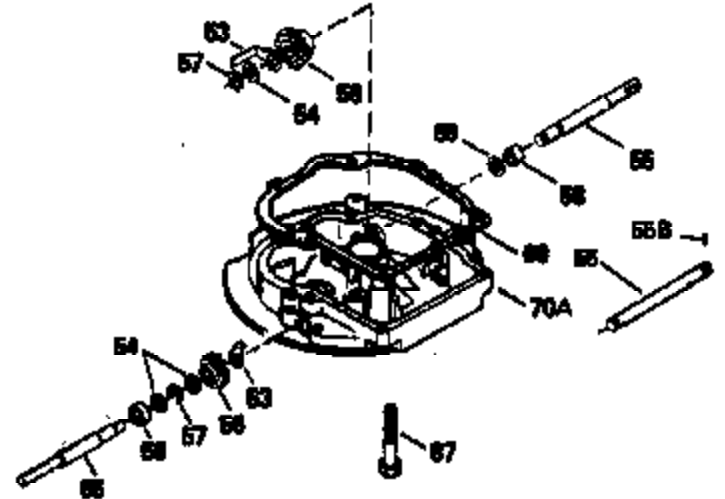

ILLUSTRATION SHOWS TYPICAL PARTS ONLY. ORDER BY PART NUMBER. PARTS NOT LISTED ARE SUPPLIED BY OEM.

VIEW 2 OF 3

Engine Parts List #2

Ref #	Part Number	Qty	Description
166	35827		Shroud, Engine
238	650932		Screw, 10-32 x 49/64"
245	35066		Filter, Air cleaner
246D	35435		Filter, Pre-Air (Optional)
250A	35065		Cover Assy., Air cleaner
263A	35821		Grill, Starter
287	650884		Screw, 8-32 x 1/2"
301A	35355		Fuel Cap (Use as required)
347	650898		Screw, 10-32 x 27/32"
354	35025		Staple (Not used on all models)
357	34985		Rope Stop & Staple Assy. (Incl. 354)
370G	34387		Decal, Instruction (Optional)
370C	35167		Decal, Throttle
390A	590637		Rewind Starter (Refer to Division 5, Section C, page 34 or Fiche 8A, Grid G-5 for breakdown)

ILLUSTRATION SHOWS TYPICAL PARTS ONLY. ORDER BY PART NUMBER. PARTS NOT LISTED ARE SUPPLIED BY OEM.

VIEW 3 OF 3

Ref #	Part Number	Qty	Description
19	31361		Spring, Extension
69	35261		* Gasket, Mounting flange
182	6201		Screw, 1/4-28 x 7/8"
185	31384A		Pipe, Intake (Incl. 224)
186	34358		Link, Governor spring
223	650451		Screw, 1/4-20 x 1"
238	650932		Screw, 10-32 x 49/64"
239	34338		* Gasket, Air cleaner
241	35797		Collar, Air cleaner
245	35066		Filter, Air cleaner
246D	35435		Filter, Pre-Air (Optional)
250A	35065		Cover Assy., Air cleaner
260	35826		Housing, Blower
263A	35821		Grill, Starter
275A	34613		Muffler
276	33753		Plate, Locking
277A	30063		Screw, Torx T-30, 1/4-20 x 1/2" (Use as req.)
277	650795		Screw, 1/4-20 x 2-1/4" (Use as requir ed)
354	35025		Staple (Not used on all models)
370C	35167		Decal, Throttle
370G	34387		Decal, Instruction (Optional)
410	730574		Opt.Debris Screen Kit (Incl.370G,411, 412,413)
411	35596		Debris Screen (Optional)
412	35597		Debris Screen Bracket (Optional)
413	650910		Screw, 8-32 x 1/4 (Optional)
415	730162		Muffler Adapter Kit(In.274,277A)(Use as req.)