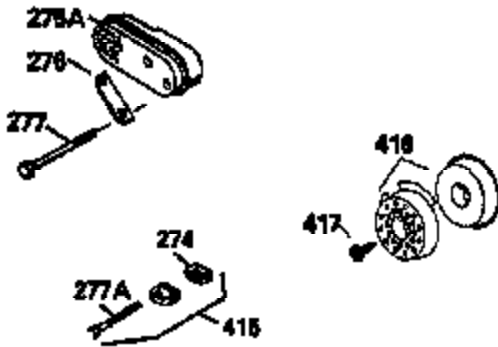

ILLUSTRATION SHOWS TYPICAL PARTS ONLY. ORDER BY PART NUMBER. PARTS NOT LISTED ARE SUPPLIED BY OEM.

VIEW 2 OF 3

Engine Parts List #2

Ref #	Part Number	Qty	Description
166	35827		Shroud, Engine
238	650932		Screw, 10-32 x 49/64"
245	35066		Filter, Air cleaner
246D	35435		Filter, Pre-Air (Optional)
250A	35065		Cover Assy., Air cleaner
263A	35821		Grill, Starter
287	650884		Screw, 8-32 x 1/2"
301A	35355		Fuel Cap (Use as required)
347	650898		Screw, 10-32 x 27/32"
354	35025		Staple (Not used on all models)
357	34985		Rope Stop & Staple Assy. (Incl. 354)
370G	34387		Decal, Instruction (Optional)
370C	35167		Decal, Throttle
390A	590637		Rewind Starter (Refer to Division 5, Section C, page 34 or Fiche 8A, Grid G-5 for breakdown)

ILLUSTRATION SHOWS TYPICAL PARTS ONLY. ORDER BY PART NUMBER. PARTS NOT LISTED ARE SUPPLIED BY OEM.

VIEW 3 OF 3

Ref #	Part Number	Qty	Description
19	31361		Spring, Extension
69	35261		* Gasket, Mounting flange
182	6201		Screw, 1/4-28 x 7/8"
185	31384A		Pipe, Intake (Incl. 224)
186	34358		Link, Governor spring
223	650451		Screw, 1/4-20 x 1"
238	650932		Screw, 10-32 x 49/64"
239	34338		* Gasket, Air cleaner
241	35797		Collar, Air cleaner
245	35066		Filter, Air cleaner
246D	35435		Filter, Pre-Air (Optional)
250A	35065		Cover Assy., Air cleaner
260	35826		Housing, Blower
263A	35821		Grill, Starter
275A	34613		Muffler
276	33753		Plate, Locking
277A	30063		Screw, Torx T-30, 1/4-20 x 1/2" (Use as req.)
277	650795		Screw, 1/4-20 x 2-1/4" (Use as requir ed)
354	35025		Staple (Not used on all models)
370C	35167		Decal, Throttle
370G	34387		Decal, Instruction (Optional)
410	730574		Opt.Debris Screen Kit (Incl.370G,411, 412,413)
411	35596		Debris Screen (Optional)
412	35597		Debris Screen Bracket (Optional)
413	650910		Screw, 8-32 x 1/4 (Optional)
415	730162		Muffler Adapter Kit(In.274,277A)(Use as req.)