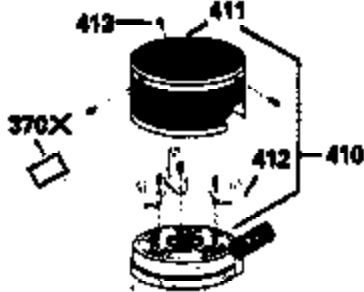

ILLUSTRATION SHOWS TYPICAL PARTS ONLY. ORDER BY PART NUMBER. PARTS NOT LISTED ARE SUPPLIED BY OEM.

VIEW 2 OF 3

Engine Parts List #2

Ref #	Part Number	Qty	Description
166	35827		Shroud, Engine
238	650932		Screw, 10-32 x 49/64"
245	35066		Filter, Air cleaner
246D	35435		Filter, Pre-Air (Optional)
250A	35065		Cover Assy., Air cleaner
263A	35821		Grill, Starter
287	650884		Screw, 8-32 x 1/2"
301A	35355		Fuel Cap (Use as required)
347	650898		Screw, 10-32 x 27/32"
354	35025		Staple (Not used on all models)
357	34985		Rope Stop & Staple Assy. (Incl. 354)
370G	34387		Decal, Instruction (Optional)
370C	35167		Decal, Throttle
390A	590637		Rewind Starter (Refer to Division 5, Section C, page 34 or Fiche 8A, Grid G-5 for breakdown)

ILLUSTRATION SHOWS TYPICAL PARTS ONLY. ORDER BY PART NUMBER. PARTS NOT LISTED ARE SUPPLIED BY OEM.

VIEW 3 OF 3

Ref #	Part Number	Qty	Description
19	31361		Spring, Extension
69	35261		* Gasket, Mounting flange
182	6201		Screw, 1/4-28 x 7/8"
185	31384A		Pipe, Intake (Incl. 224)
186	34358		Link, Governor spring
223	650451		Screw, 1/4-20 x 1"
238	650932		Screw, 10-32 x 49/64"
239	34338		* Gasket, Air cleaner
241	35797		Collar, Air cleaner
245	35066		Filter, Air cleaner
246D	35435		Filter, Pre-Air (Optional)
250A	35065		Cover Assy., Air cleaner
260	35826		Housing, Blower
263A	35821		Grill, Starter
275A	34613		Muffler
276	33753		Plate, Locking
277A	30063		Screw, Torx T-30, 1/4-20 x 1/2" (Use as req.)
277	650795		Screw, 1/4-20 x 2-1/4" (Use as requir ed)
354	35025		Staple (Not used on all models)
370C	35167		Decal, Throttle
370G	34387		Decal, Instruction (Optional)
410	730574		Opt.Debris Screen Kit (Incl.370G,411, 412,413)
411	35596		Debris Screen (Optional)
412	35597		Debris Screen Bracket (Optional)
413	650910		Screw, 8-32 x 1/4 (Optional)
415	730162		Muffler Adapter Kit(In.274,277A)(Use as req.)