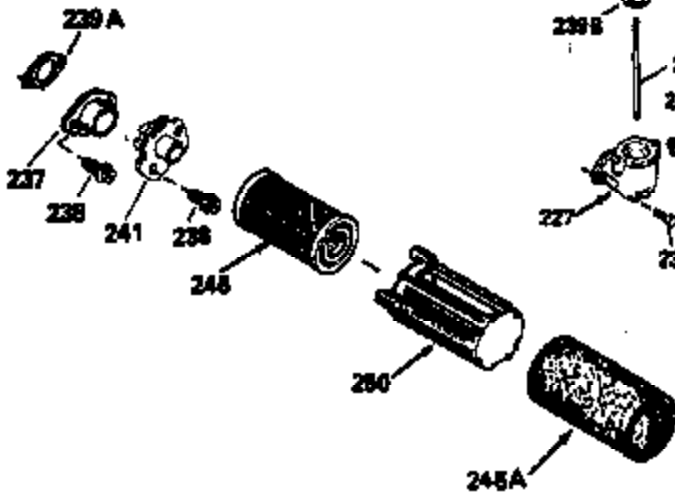

ILLUSTRATION SHOWS TYPICAL PARTS ONLY. ORDER BY PART NUMBER. PARTS NOT LISTED ARE SUPPLIED BY OEM.

VIEW 2 OF 3

Engine Parts List #2

Ref #	Part Number	Qty	Description
166	35827		Shroud, Engine
238	650932		Screw, 10-32 x 49/64"
245	35066		Filter, Air cleaner
246D	35435		Filter, Pre-Air (Optional)
250A	35065		Cover Assy., Air cleaner
263A	35821		Grill, Starter
287	650884		Screw, 8-32 x 1/2"
301A	35355		Fuel Cap (Use as required)
347	650898		Screw, 10-32 x 27/32"
354	35025		Staple (Not used on all models)
357	34985		Rope Stop & Staple Assy. (Incl. 354)
370G	34387		Decal, Instruction (Optional)
370C	35167		Decal, Throttle
390A	590637		Rewind Starter (Refer to Division 5, Section C, page 34 or Fiche 8A, Grid G-5 for breakdown)

ILLUSTRATION SHOWS TYPICAL PARTS ONLY. ORDER BY PART NUMBER. PARTS NOT LISTED ARE SUPPLIED BY OEM.

VIEW 3 OF 3

Ref #	Part Number	Qty	Description
19	31361		Spring, Extension
69	35261		* Gasket, Mounting flange
182	6201		Screw, 1/4-28 x 7/8"
185	31384A		Pipe, Intake (Incl. 224)
186	34358		Link, Governor spring
223	650451		Screw, 1/4-20 x 1"
238	650932		Screw, 10-32 x 49/64"
239	34338		* Gasket, Air cleaner
241	35797		Collar, Air cleaner
245	35066		Filter, Air cleaner
246D	35435		Filter, Pre-Air (Optional)
250A	35065		Cover Assy., Air cleaner
260	35826		Housing, Blower
263A	35821		Grill, Starter
275A	34613		Muffler
276	33753		Plate, Locking
277A	30063		Screw, Torx T-30, 1/4-20 x 1/2" (Use as req.)
277	650795		Screw, 1/4-20 x 2-1/4" (Use as requir ed)
354	35025		Staple (Not used on all models)
370C	35167		Decal, Throttle
370G	34387		Decal, Instruction (Optional)
410	730574		Opt.Debris Screen Kit (Incl.370G,411, 412,413)
411	35596		Debris Screen (Optional)
412	35597		Debris Screen Bracket (Optional)
413	650910		Screw, 8-32 x 1/4 (Optional)
415	730162		Muffler Adapter Kit(In.274,277A)(Use as req.)