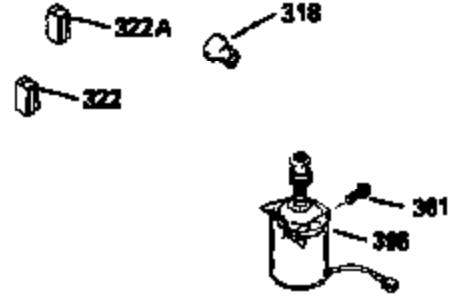

ILLUSTRATION SHOWS TYPICAL PARTS ONLY. ORDER BY PART NUMBER. PARTS NOT LISTED ARE SUPPLIED BY OEM.

VIEW 2 OF 3

Engine Parts List #2

Ref #	Part Number	Qty	Description
166	35827		Shroud, Engine
238	650932		Screw, 10-32 x 49/64"
245	35066		Filter, Air cleaner
246D	35435		Filter, Pre-Air (Optional)
250A	35065		Cover Assy., Air cleaner
263A	35821		Grill, Starter
287	650884		Screw, 8-32 x 1/2"
301A	35355		Fuel Cap (Use as required)
347	650898		Screw, 10-32 x 27/32"
354	35025		Staple (Not used on all models)
357	34985		Rope Stop & Staple Assy. (Incl. 354)
370G	34387		Decal, Instruction (Optional)
370C	35167		Decal, Throttle
390A	590637		Rewind Starter (Refer to Division 5, Section C, page 34 or Fiche 8A, Grid G-5 for breakdown)

ILLUSTRATION SHOWS TYPICAL PARTS ONLY. ORDER BY PART NUMBER. PARTS NOT LISTED ARE SUPPLIED BY OEM.

VIEW 3 OF 3

Ref #	Part Number	Qty	Description
19	31361		Spring, Extension
69	35261		* Gasket, Mounting flange
182	6201		Screw, 1/4-28 x 7/8"
185	31384A		Pipe, Intake (Incl. 224)
186	34358		Link, Governor spring
223	650451		Screw, 1/4-20 x 1"
238	650932		Screw, 10-32 x 49/64"
239	34338		* Gasket, Air cleaner
241	35797		Collar, Air cleaner
245	35066		Filter, Air cleaner
246D	35435		Filter, Pre-Air (Optional)
250A	35065		Cover Assy., Air cleaner
260	35826		Housing, Blower
263A	35821		Grill, Starter
275A	34613		Muffler
276	33753		Plate, Locking
277A	30063		Screw, Torx T-30, 1/4-20 x 1/2" (Use as req.)
277	650795		Screw, 1/4-20 x 2-1/4" (Use as requir ed)
354	35025		Staple (Not used on all models)
370C	35167		Decal, Throttle
370G	34387		Decal, Instruction (Optional)
410	730574		Opt.Debris Screen Kit (Incl.370G,411, 412,413)
411	35596		Debris Screen (Optional)
412	35597		Debris Screen Bracket (Optional)
413	650910		Screw, 8-32 x 1/4 (Optional)
415	730162		Muffler Adapter Kit(In.274,277A)(Use as req.)