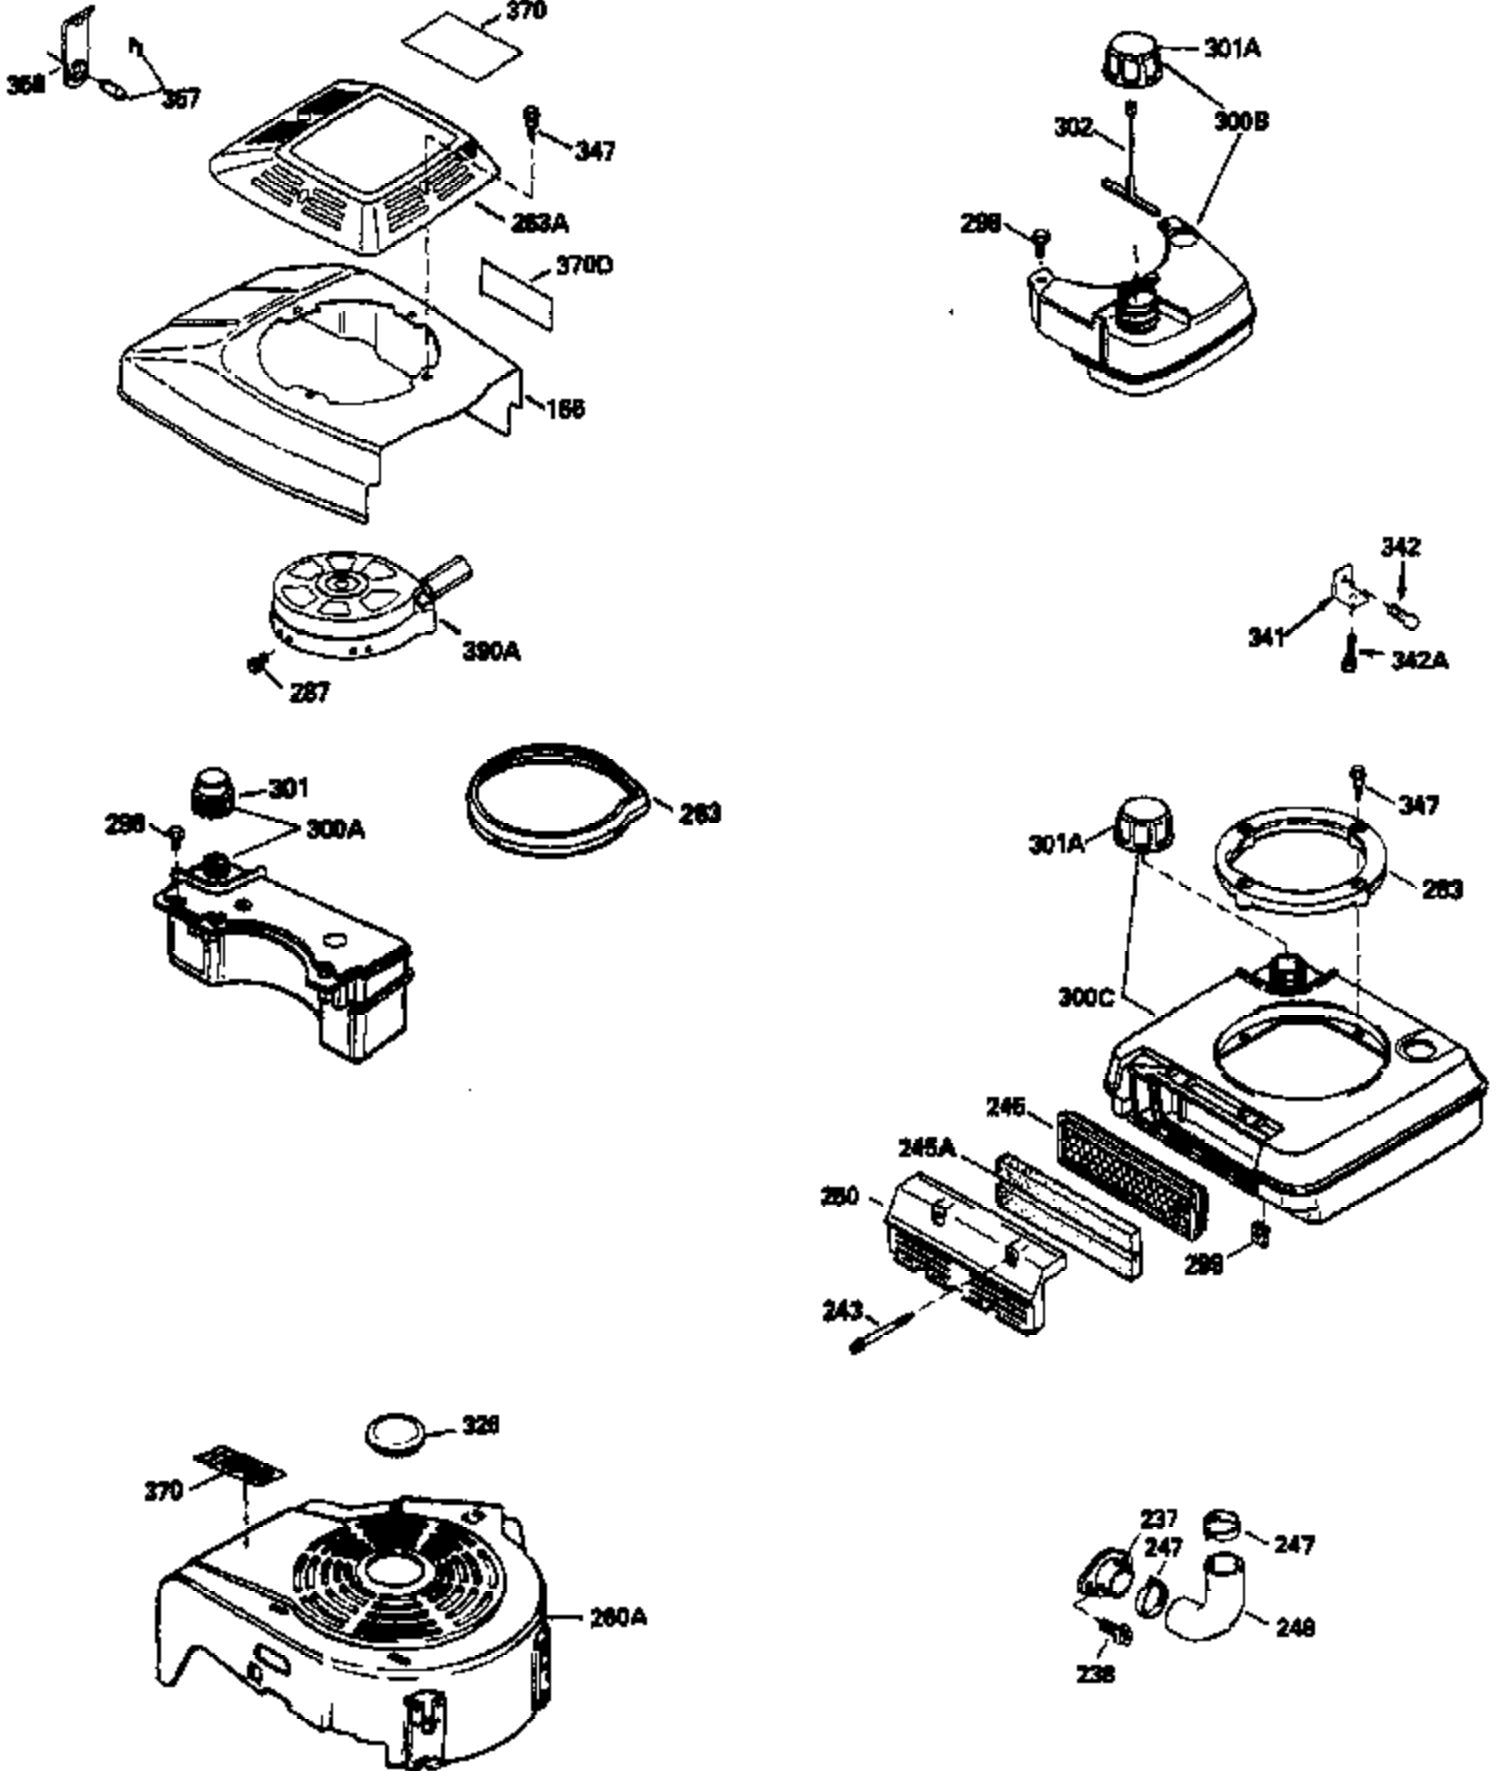

ILLUSTRATION SHOWS TYPICAL PARTS ONLY. ORDER BY PART NUMBER. PARTS NOT LISTED ARE SUPPLIED BY OEM.

VIEW 2 OF 3

Engine Parts List #2

Ref #	Part Number	Qty	Description
166	35827		Shroud, Engine
238	650932		Screw, 10-32 x 49/64"
245	35066		Filter, Air cleaner
246D	35435		Filter, Pre-Air (Optional)
250A	35065		Cover Assy., Air cleaner
263A	35821		Grill, Starter
287	650884		Screw, 8-32 x 1/2"
301A	35355		Fuel Cap (Use as required)
347	650898		Screw, 10-32 x 27/32"
354	35025		Staple (Not used on all models)
357	34985		Rope Stop & Staple Assy. (Incl. 354)
370G	34387		Decal, Instruction (Optional)
370C	35167		Decal, Throttle
390A	590637		Rewind Starter (Refer to Division 5, Section C, page 34 or Fiche 8A, Grid G-5 for breakdown)