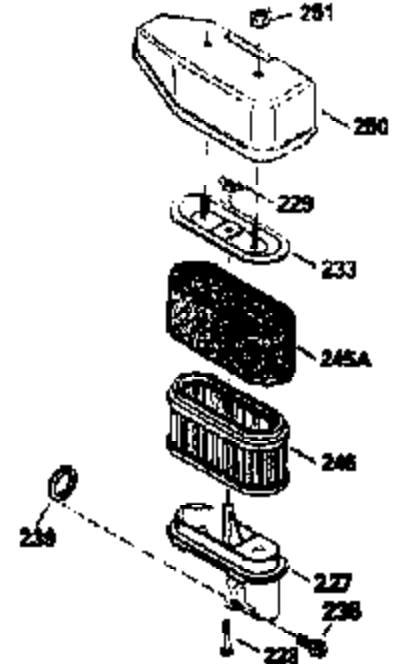

ILLUSTRATION SHOWS TYPICAL PARTS ONLY. ORDER BY PART NUMBER. PARTS NOT LISTED ARE SUPPLIED BY OEM.

VIEW 3 OF 3

Ref #	Part Number	Qty	Description
19	31361		Spring, Extension
69	35261		* Gasket, Mounting flange
182	6201		Screw, 1/4-28 x 7/8"
185	31384A		Pipe, Intake (Incl. 224)
186	34358		Link, Governor spring
223	650451		Screw, 1/4-20 x 1"
238	650932		Screw, 10-32 x 49/64"
239	34338		* Gasket, Air cleaner
241	35797		Collar, Air cleaner
245	35066		Filter, Air cleaner
246D	35435		Filter, Pre-Air (Optional)
250A	35065		Cover Assy., Air cleaner
260	35826		Housing, Blower
263A	35821		Grill, Starter
275A	34613		Muffler
276	33753		Plate, Locking
277A	30063		Screw, Torx T-30, 1/4-20 x 1/2" (Use as req.)
277	650795		Screw, 1/4-20 x 2-1/4" (Use as requir ed)
354	35025		Staple (Not used on all models)
370C	35167		Decal, Throttle
370G	34387		Decal, Instruction (Optional)
410	730574		Opt.Debris Screen Kit (Incl.370G,411, 412,413)
411	35596		Debris Screen (Optional)
412	35597		Debris Screen Bracket (Optional)
413	650910		Screw, 8-32 x 1/4 (Optional)
415	730162		Muffler Adapter Kit(In.274,277A)(Use as req.)