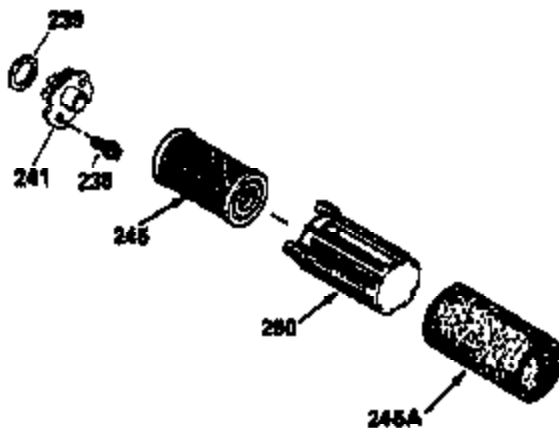

VIEW 3 OF 3

Ref #	Part Number	Qty	Description
12A	34695		Elbow, Breather tube
19	31361		Spring, Extension
69	35261		* Gasket, Mounting flange
118	730194		Rope Guide Kit (Use as required)
166	35827		Shroud, Engine
182	6201		Screw, 1/4-28 x 7/8"
185	31384A		Pipe, Intake (Incl. 224)
186	34337		Link, Governor spring
206	610973		Terminal (Use as required)
209	30200		Screw, 10-24 x 9/16"
223	650451		Screw, 1/4-20 x 1"
238	650932		Screw, 10-32 x 49/64"
239	34338		* Gasket, Air cleaner
241A	35797		Collar, Air cleaner
245A	35066		Filter, Air cleaner
246E	35435		Filter, Pre-air (Use as required)
250C	35065		Cover Assy., Air cleaner
260B	35826		Housing, Blower
274	26754A		* Gasket, Exhaust (Use as required)
275A	34613		Muffler
276	33753		Plate, Locking
277A	30063		Screw, Torx T-30, 1/4-20 x 1/2" (Use as req.)
277	650795		Screw, 1/4-20 x 2-1/4" (Use as required)
277	650774		Screw, 1/4-20 x 2-3/8" (Use as required)
277	792005		Screw, 1/4-20 x 2-1/2" (Use as required)
287B	650884		Screw, 8-32 x 1/2"
354	35025		Staple (Not used on all models)
370G	35847		Decal, Instruction
370H	34387		Decal, Instruction (Optional)
370J	34870		Decal, Instruction (Optional)
370F	35841		Decal, Name
390C	590637		Rewind Starter (Refer to Division 5, Section C, page 34 or Fiche 8A, Grid G-5 for breakdown)
410	730574		Debris Screen Kit(Incl.370H,411-413)(Opt.)
411	35596		Screen, Debris (Optional)
412	35597		Bracket, Debris screen (Optional)
413	650910		Screw, 8-32 x 1/4 (Optional)
415	730162		Muffler Adapter Kit(Incl.274,277)(Use as req)
425	730571		Starter Muff Kit (Incl.370J,426,427)(Opt.)
426	32203		Starter Air Cleaner (Optional)
427	32204		Starter Air Cleaner Bracket (Optional)
436	611006		Stator Plate Ass'y.(Incl.377,378,437, 442-448)
437	30551		Spring, Breaker box cover
438	610947		Cover, Dust
439	610955		Gasket, Stator cover
440	30992		Cam, Breaker
442	610385		Washer
443	610408		Nut, 8-32
444	29181		Breaker Fastening Screw & Washer
445	610593		Condenser Fastening Screw
446	33356		Terminal, Ground