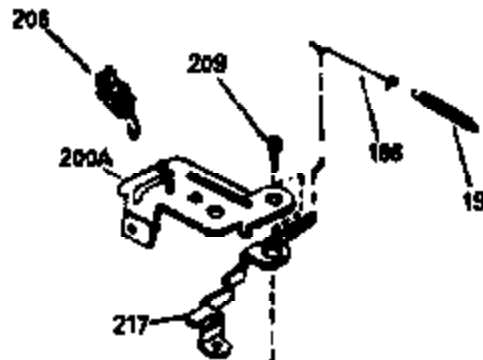

VIEW 3 OF 3

Ref #	Part Number	Qty	Description
12A	34695		Elbow, Breather tube
19	31361		Spring, Extension
69	35261		* Gasket, Mounting flange
118	730194		Rope Guide Kit (Use as required)
166	35827		Shroud, Engine
182	6201		Screw, 1/4-28 x 7/8"
185	31384A		Pipe, Intake (Incl. 224)
186	34337		Link, Governor spring
206	610973		Terminal (Use as required)
209	30200		Screw, 10-24 x 9/16"
223	650451		Screw, 1/4-20 x 1"
238	650932		Screw, 10-32 x 49/64"
239	34338		* Gasket, Air cleaner
241A	35797		Collar, Air cleaner
245A	35066		Filter, Air cleaner
246E	35435		Filter, Pre-air (Use as required)
250C	35065		Cover Assy., Air cleaner
260B	35826		Housing, Blower
274	26754A		* Gasket, Exhaust (Use as required)
275A	34613		Muffler
276	33753		Plate, Locking
277A	30063		Screw, Torx T-30, 1/4-20 x 1/2" (Use as req.)
277	650795		Screw, 1/4-20 x 2-1/4" (Use as required)
277	650774		Screw, 1/4-20 x 2-3/8" (Use as required)
277	792005		Screw, 1/4-20 x 2-1/2" (Use as required)
287B	650884		Screw, 8-32 x 1/2"
354	35025		Staple (Not used on all models)
370G	35847		Decal, Instruction
370H	34387		Decal, Instruction (Optional)
370J	34870		Decal, Instruction (Optional)
370F	35841		Decal, Name
390C	590637		Rewind Starter (Refer to Division 5, Section C, page 34 or Fiche 8A, Grid G-5 for breakdown)
410	730574		Debris Screen Kit(Incl.370H,411-413)(Opt.)
411	35596		Screen, Debris (Optional)
412	35597		Bracket, Debris screen (Optional)
413	650910		Screw, 8-32 x 1/4 (Optional)
415	730162		Muffler Adapter Kit(Incl.274,277)(Use as req)
425	730571		Starter Muff Kit (Incl.370J,426,427)(Opt.)
426	32203		Starter Air Cleaner (Optional)
427	32204		Starter Air Cleaner Bracket (Optional)
436	611006		Stator Plate Ass'y.(Incl.377,378,437, 442-448)
437	30551		Spring, Breaker box cover
438	610947		Cover, Dust
439	610955		Gasket, Stator cover
440	30992		Cam, Breaker
442	610385		Washer
443	610408		Nut, 8-32
444	29181		Breaker Fastening Screw & Washer
445	610593		Condenser Fastening Screw
446	33356		Terminal, Ground