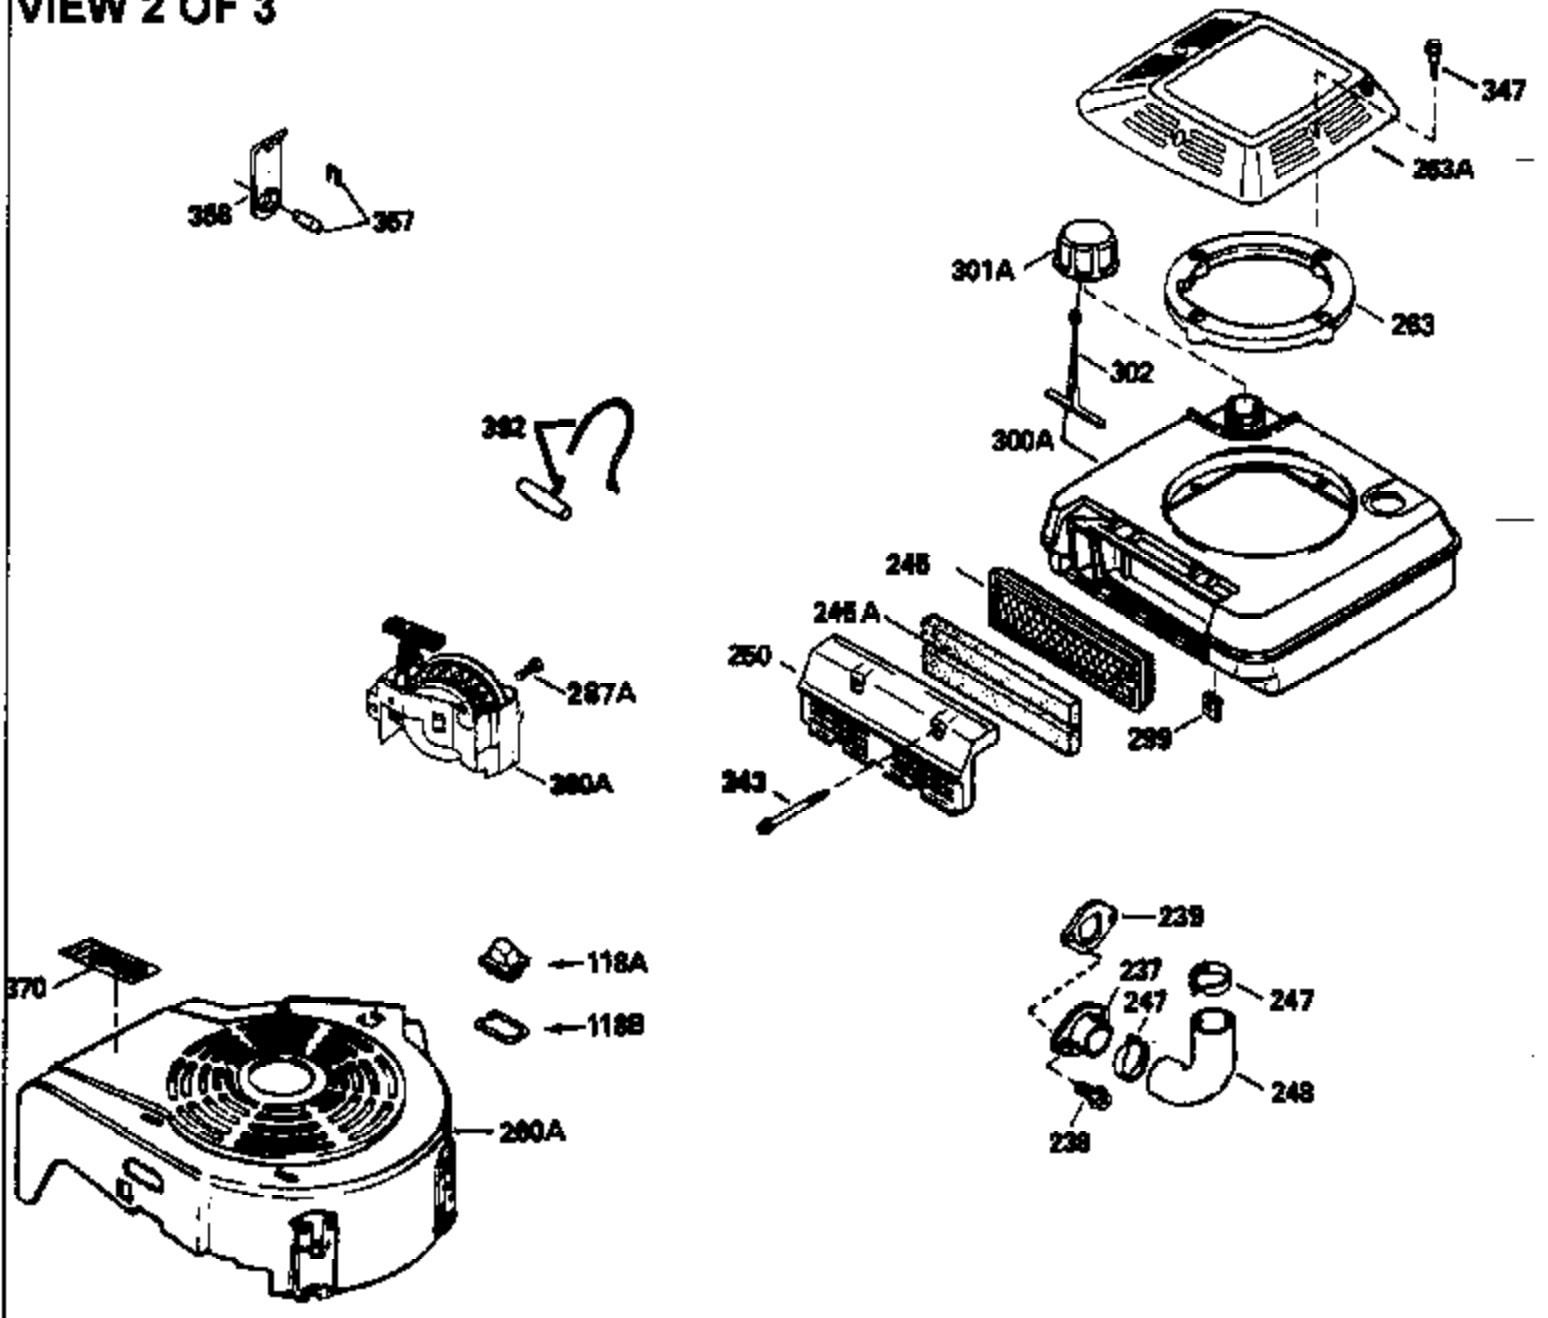

VIEW 2 OF 3

Ref #	Part Number	Qty	Description
12A	34695		Elbow, Breather tube
118	730194		Rope Guide Kit (Use as required)
166	35827		Shroud, Engine
238	650932		Screw, 10-32 x 49/64"
239	34338		* Gasket, Air cleaner
241A	35797		Collar, Air cleaner
245A	35066		Filter, Air cleaner
246E	35435		Filter, Pre-air (Use as required)
250C	35065		Cover Assy., Air cleaner
260B	35826		Housing, Blower
263A	35821		Grill, Starter
287B	650884		Screw, 8-32 x 1/2"
287A	650735		Screw, 10-24 x 3/8" (Use as required)
287A			Pop Rivet (3/16" Dia.) (Purchase locally)
301A	35355		Fuel Cap (Use as required)
347	650898		Screw, 10-32 x 27/32"
354	35025		Staple (Not used on all models)
357	34985		Rope Stop & Staple Assy. (Incl. 354)
370F	35841		Decal, Name
370G	35847		Decal, Instruction
370H	34387		Decal, Instruction (Optional)
370J	34870		Decal, Instruction (Optional)
390C	590637		Rewind Starter (Refer to Division 5, Section C, page 34 or Fiche 8A, Grid G-5 for breakdown)
425	730571		Starter Muff Kit (Incl.370J,426,427)(Opt.)
426	32203		Starter Air Cleaner (Optional)
427	32204		Starter Air Cleaner Bracket (Optional)
436	611006		Stator Plate Ass'y.(Incl.377,378,437, 442-448)
437	30551		Spring, Breaker box cover
438	610947		Cover, Dust
439	610955		Gasket, Stator cover
440	30992		Cam, Breaker
442	610385		Washer
443	610408		Nut, 8-32
444	29181		Breaker Fastening Screw & Washer
445	610593		Condenser Fastening Screw
446	33356		Terminal, Ground