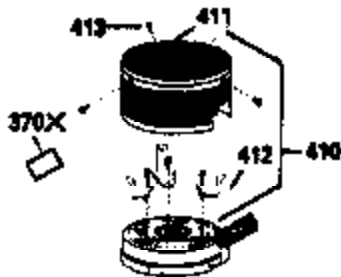

VIEW 3 OF 3

Ref #	Part Number	Qty	Description
12A	34695		Elbow, Breather tube
19	31361		Spring, Extension
69	35261		* Gasket, Mounting flange
118	730194		Rope Guide Kit (Use as required)
166	35827		Shroud, Engine
182	6201		Screw, 1/4-28 x 7/8"
185	31384A		Pipe, Intake (Incl. 224)
186	34337		Link, Governor spring
206	610973		Terminal (Use as required)
209	30200		Screw, 10-24 x 9/16"
223	650451		Screw, 1/4-20 x 1"
238	650932		Screw, 10-32 x 49/64"
239	34338		* Gasket, Air cleaner
241A	35797		Collar, Air cleaner
245A	35066		Filter, Air cleaner
246E	35435		Filter, Pre-air (Use as required)
250C	35065		Cover Assy., Air cleaner
260B	35826		Housing, Blower
274	26754A		* Gasket, Exhaust (Use as required)
275A	34613		Muffler
276	33753		Plate, Locking
277A	30063		Screw, Torx T-30, 1/4-20 x 1/2" (Use as req.)
277	650795		Screw, 1/4-20 x 2-1/4" (Use as required)
277	650774		Screw, 1/4-20 x 2-3/8" (Use as required)
277	792005		Screw, 1/4-20 x 2-1/2" (Use as required)
287B	650884		Screw, 8-32 x 1/2"
354	35025		Staple (Not used on all models)
370G	35847		Decal, Instruction
370H	34387		Decal, Instruction (Optional)
370J	34870		Decal, Instruction (Optional)
370F	35841		Decal, Name
390C	590637		Rewind Starter (Refer to Division 5, Section C, page 34 or Fiche 8A, Grid G-5 for breakdown)
410	730574		Debris Screen Kit(Incl.370H,411-413)(Opt.)
411	35596		Screen, Debris (Optional)
412	35597		Bracket, Debris screen (Optional)
413	650910		Screw, 8-32 x 1/4 (Optional)
415	730162		Muffler Adapter Kit(Incl.274,277)(Use as req)
425	730571		Starter Muff Kit (Incl.370J,426,427)(Opt.)
426	32203		Starter Air Cleaner (Optional)
427	32204		Starter Air Cleaner Bracket (Optional)
436	611006		Stator Plate Ass'y.(Incl.377,378,437, 442-448)
437	30551		Spring, Breaker box cover
438	610947		Cover, Dust
439	610955		Gasket, Stator cover
440	30992		Cam, Breaker
442	610385		Washer
443	610408		Nut, 8-32
444	29181		Breaker Fastening Screw & Washer
445	610593		Condenser Fastening Screw
446	33356		Terminal, Ground