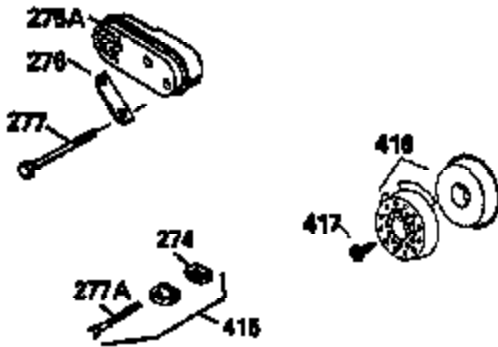

ILLUSTRATION SHOWS TYPICAL PARTS ONLY. ORDER BY PART NUMBER. PARTS NOT LISTED ARE SUPPLIED BY OEM.

VIEW 3 OF 3

Ref #	Part Number	Qty	Description
12B	36608	1	Breather Tube Elbow
19	35998	1	Extension Spring
53	31745	1	Tang Washer
54	31787	1	Thrust Washer
55	31748	1	PTO Shaft
56	33401	1	Right Hand Worm Gear
57	31749	1	Retaining Ring
58	31744	1	Oil Seal
59	31747	1	Washer
69	35261	1	* Mounting Flange Gasket
87	650492	1	Screw, 1/4-20 x 2-1/4"
182	6201	2	Screw, 1/4-28 x 7/8"
185	31384A	1	Intake Pipe (Incl. 224)
186	36255	1	Governor Link
223	650451	2	Screw, 1/4-20 x 1"
237	32971	1	Air Cleaner Adaptor
238	650709	2	Screw, 10-32 x 7/16"
239	35815	1	Air Cleaner Gasket
245A	35705	1	Air Cleaner Filter
245	35500	1	Air Cleaner Filter
250	35503	1	Air Cleaner Cover
260	35497	1	Blower Housing
276	35994	1	Locking Plate
277	650957	2	Screw, 1/4-20 x 2-31/32"
370K	36695	1	Starter Decal
416	36085	1	Spark Arrestor Kit (Incl. 417)(Optional)
417	650760	1	Screw, 8-32 x 3/8" (Optional)