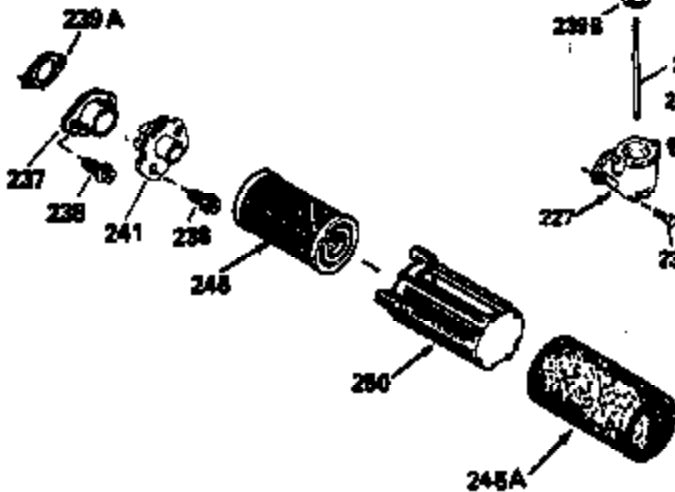

ILLUSTRATION SHOWS TYPICAL PARTS ONLY. ORDER BY PART NUMBER. PARTS NOT LISTED ARE SUPPLIED BY OEM.

VIEW 3 OF 3

Ref #	Part Number	Qty	Description
12B	36608	1	Breather Tube Elbow
19	35998	1	Extension Spring
53	31745	1	Tang Washer
54	31787	1	Thrust Washer
55	31748	1	PTO Shaft
56	33401	1	Right Hand Worm Gear
57	31749	1	Retaining Ring
58	31744	1	Oil Seal
59	31747	1	Washer
69	35261	1	* Mounting Flange Gasket
87	650492	1	Screw, 1/4-20 x 2-1/4"
182	6201	2	Screw, 1/4-28 x 7/8"
185	31384A	1	Intake Pipe (Incl. 224)
186	36255	1	Governor Link
223	650451	2	Screw, 1/4-20 x 1"
237	32971	1	Air Cleaner Adaptor
238	650709	2	Screw, 10-32 x 7/16"
239	35815	1	Air Cleaner Gasket
245A	35705	1	Air Cleaner Filter
245	35500	1	Air Cleaner Filter
250	35503	1	Air Cleaner Cover
260	35497	1	Blower Housing
276	35994	1	Locking Plate
277	650957	2	Screw, 1/4-20 x 2-31/32"
370K	36695	1	Starter Decal
416	36085	1	Spark Arrestor Kit (Incl. 417)(Optional)
417	650760	1	Screw, 8-32 x 3/8" (Optional)