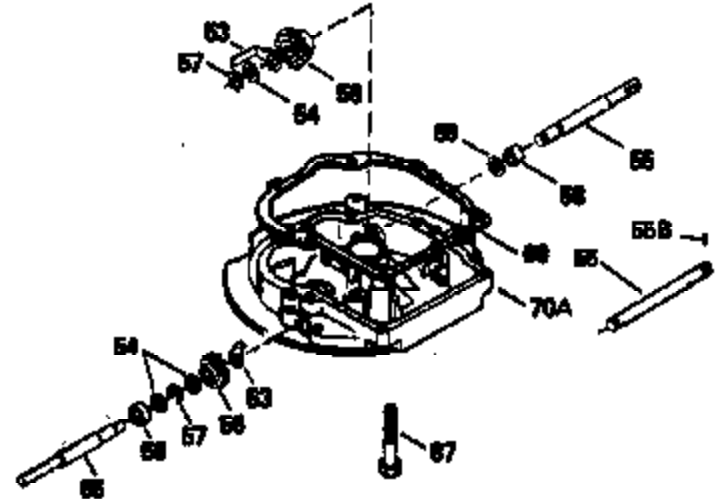

ILLUSTRATION SHOWS TYPICAL PARTS ONLY. ORDER BY PART NUMBER. PARTS NOT LISTED ARE SUPPLIED BY OEM.

VIEW 3 OF 3

Ref #	Part Number	Qty	Description
12B	36608	1	Breather Tube Elbow
19	35998	1	Extension Spring
53	31745	1	Tang Washer
54	31787	1	Thrust Washer
55	31748	1	PTO Shaft
56	33401	1	Right Hand Worm Gear
57	31749	1	Retaining Ring
58	31744	1	Oil Seal
59	31747	1	Washer
69	35261	1	* Mounting Flange Gasket
87	650492	1	Screw, 1/4-20 x 2-1/4"
182	6201	2	Screw, 1/4-28 x 7/8"
185	31384A	1	Intake Pipe (Incl. 224)
186	36255	1	Governor Link
223	650451	2	Screw, 1/4-20 x 1"
237	32971	1	Air Cleaner Adaptor
238	650709	2	Screw, 10-32 x 7/16"
239	35815	1	Air Cleaner Gasket
245A	35705	1	Air Cleaner Filter
245	35500	1	Air Cleaner Filter
250	35503	1	Air Cleaner Cover
260	35497	1	Blower Housing
276	35994	1	Locking Plate
277	650957	2	Screw, 1/4-20 x 2-31/32"
370K	36695	1	Starter Decal
416	36085	1	Spark Arrestor Kit (Incl. 417)(Optional)
417	650760	1	Screw, 8-32 x 3/8" (Optional)