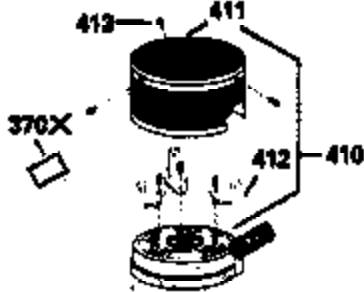

ILLUSTRATION SHOWS TYPICAL PARTS ONLY. ORDER BY PART NUMBER. PARTS NOT LISTED ARE SUPPLIED BY OEM.

VIEW 3 OF 3

Ref #	Part Number	Qty	Description
12B	36608	1	Breather Tube Elbow
19	35998	1	Extension Spring
53	31745	1	Tang Washer
54	31787	1	Thrust Washer
55	31748	1	PTO Shaft
56	33401	1	Right Hand Worm Gear
57	31749	1	Retaining Ring
58	31744	1	Oil Seal
59	31747	1	Washer
69	35261	1	* Mounting Flange Gasket
87	650492	1	Screw, 1/4-20 x 2-1/4"
182	6201	2	Screw, 1/4-28 x 7/8"
185	31384A	1	Intake Pipe (Incl. 224)
186	36255	1	Governor Link
223	650451	2	Screw, 1/4-20 x 1"
237	32971	1	Air Cleaner Adaptor
238	650709	2	Screw, 10-32 x 7/16"
239	35815	1	Air Cleaner Gasket
245A	35705	1	Air Cleaner Filter
245	35500	1	Air Cleaner Filter
250	35503	1	Air Cleaner Cover
260	35497	1	Blower Housing
276	35994	1	Locking Plate
277	650957	2	Screw, 1/4-20 x 2-31/32"
370K	36695	1	Starter Decal
416	36085	1	Spark Arrestor Kit (Incl. 417)(Optional)
417	650760	1	Screw, 8-32 x 3/8" (Optional)