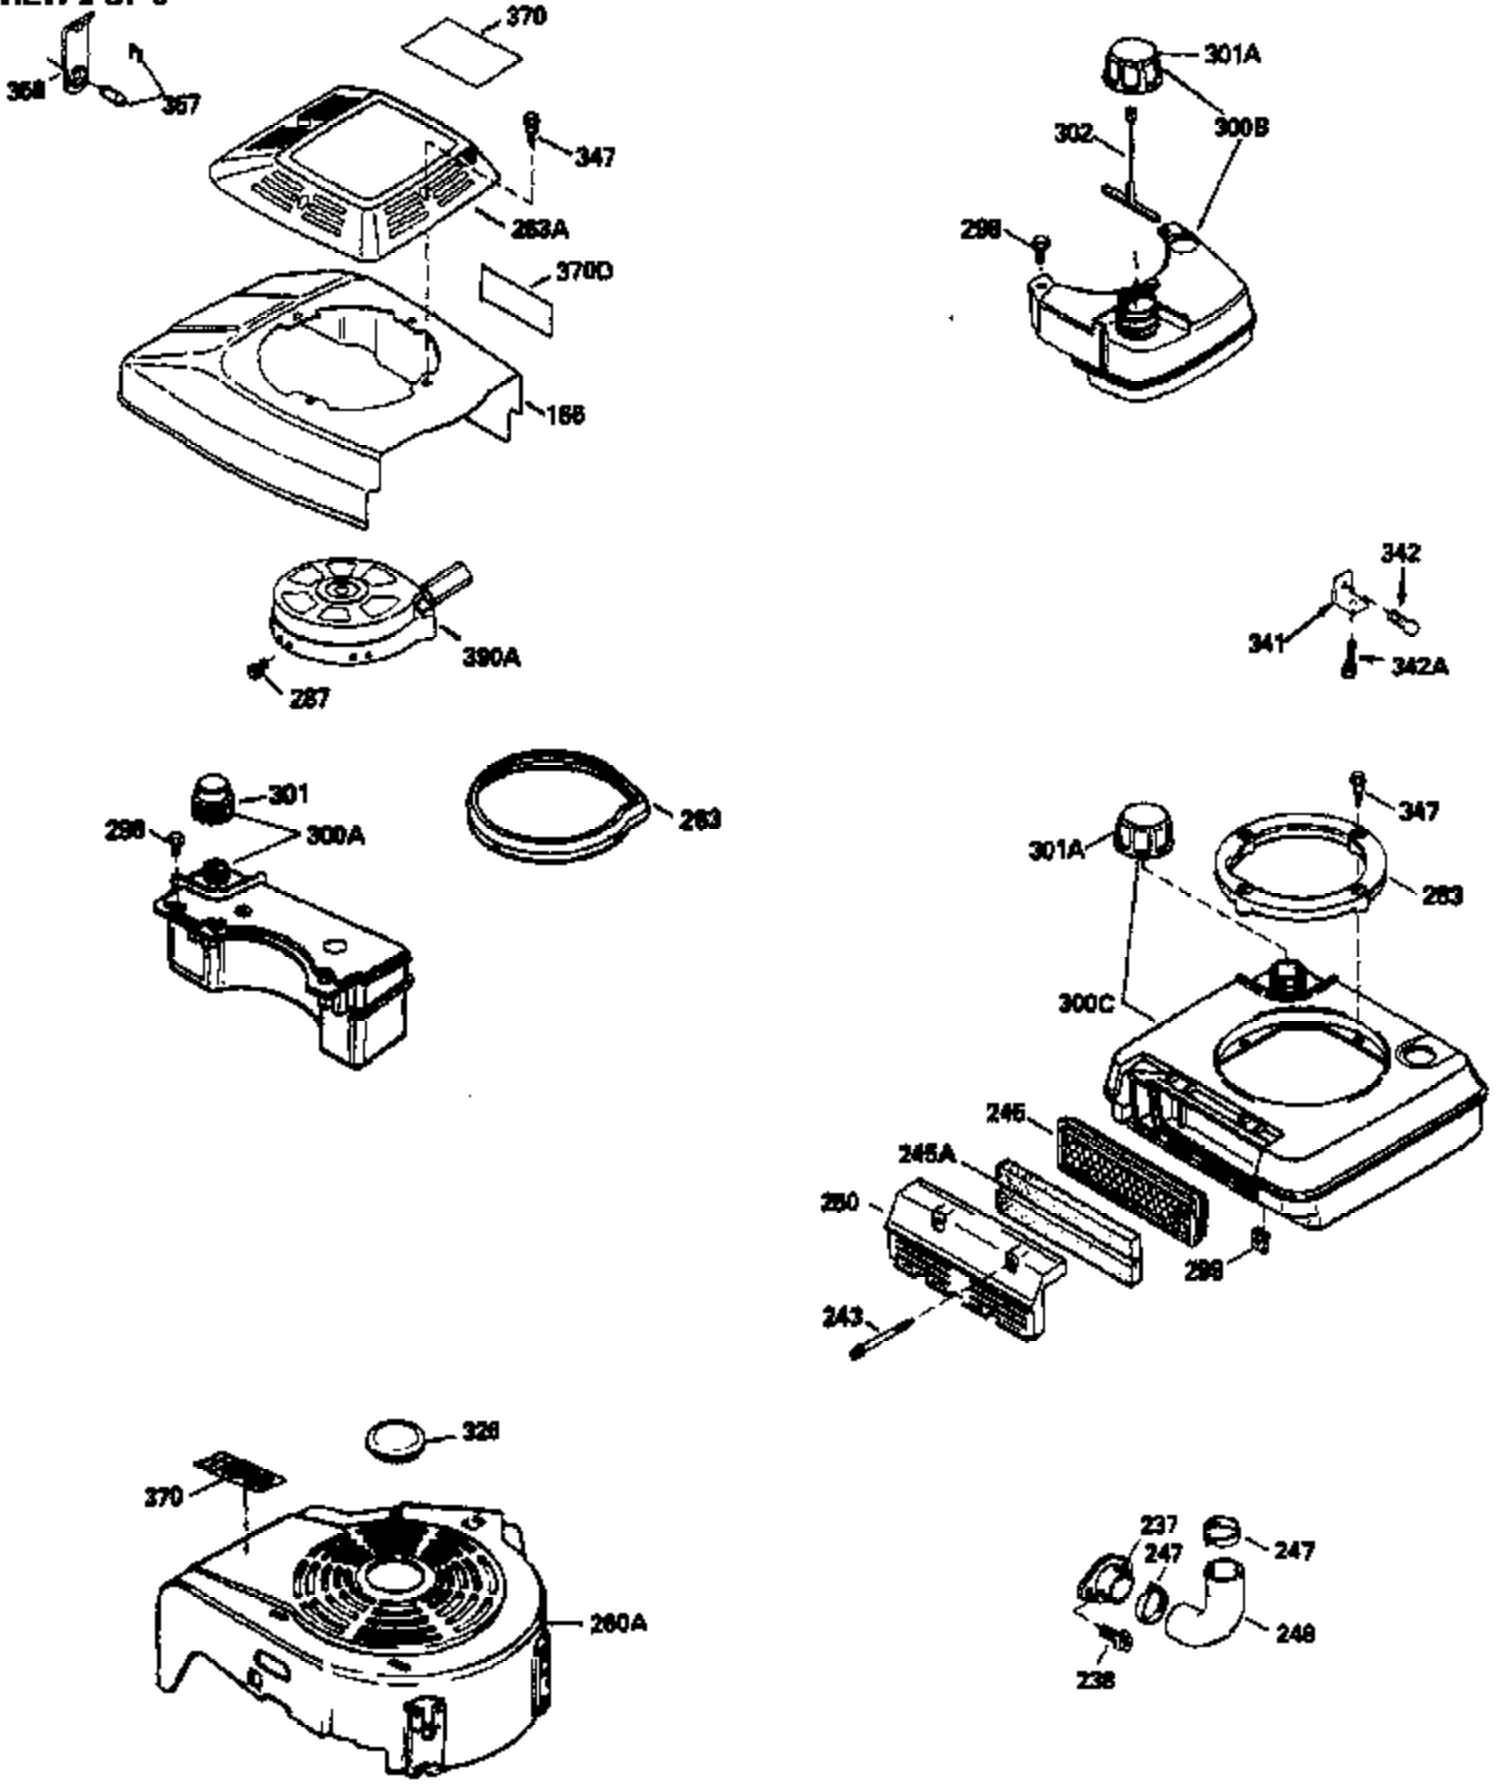

ILLUSTRATION SHOWS TYPICAL PARTS ONLY. ORDER BY PART NUMBER. PARTS NOT LISTED ARE SUPPLIED BY OEM.

VIEW 2 OF 3

Ref #	Part Number	Qty	Description
12B	36608	1	Breather Tube Elbow
237	32971	1	Air Cleaner Adaptor
238	650709	2	Screw, 10-32 x 7/16"
243	650899	2	Screw, 10-32 x 2-3/32"
245	35500	1	Air Cleaner Filter
245A	35705	1	Air Cleaner Filter
247	35505	2	Air Cleaner Tube Clamp
248	35504	1	Air Cleaner Tube
250	35503	1	Air Cleaner Cover
263	36484	1	Trim Ring
287	650926	2	Screw, 8-32 x 21/64"
301	36246	1	Fuel Cap
347	650898A	4	Screw, 10-32 x 27/32"
370K	36695	1	Starter Decal