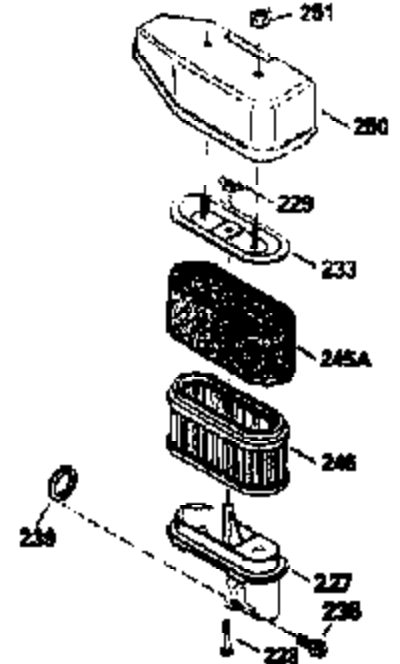

ILLUSTRATION SHOWS TYPICAL PARTS ONLY. ORDER BY PART NUMBER. PARTS NOT LISTED ARE SUPPLIED BY OEM.

VIEW 3 OF 3

Ref #	Part Number	Qty	Description
12B	36608	1	Breather Tube Elbow
19	35998	1	Extension Spring
53	31745	1	Tang Washer
54	31787	1	Thrust Washer
55	31748	1	PTO Shaft
56	33401	1	Right Hand Worm Gear
57	31749	1	Retaining Ring
58	31744	1	Oil Seal
59	31747	1	Washer
69	35261	1	* Mounting Flange Gasket
87	650492	1	Screw, 1/4-20 x 2-1/4"
182	6201	2	Screw, 1/4-28 x 7/8"
185	31384A	1	Intake Pipe (Incl. 224)
186	36255	1	Governor Link
223	650451	2	Screw, 1/4-20 x 1"
237	32971	1	Air Cleaner Adaptor
238	650709	2	Screw, 10-32 x 7/16"
239	35815	1	Air Cleaner Gasket
245A	35705	1	Air Cleaner Filter
245	35500	1	Air Cleaner Filter
250	35503	1	Air Cleaner Cover
260	35497	1	Blower Housing
276	35994	1	Locking Plate
277	650957	2	Screw, 1/4-20 x 2-31/32"
370K	36695	1	Starter Decal
416	36085	1	Spark Arrestor Kit (Incl. 417)(Optional)
417	650760	1	Screw, 8-32 x 3/8" (Optional)