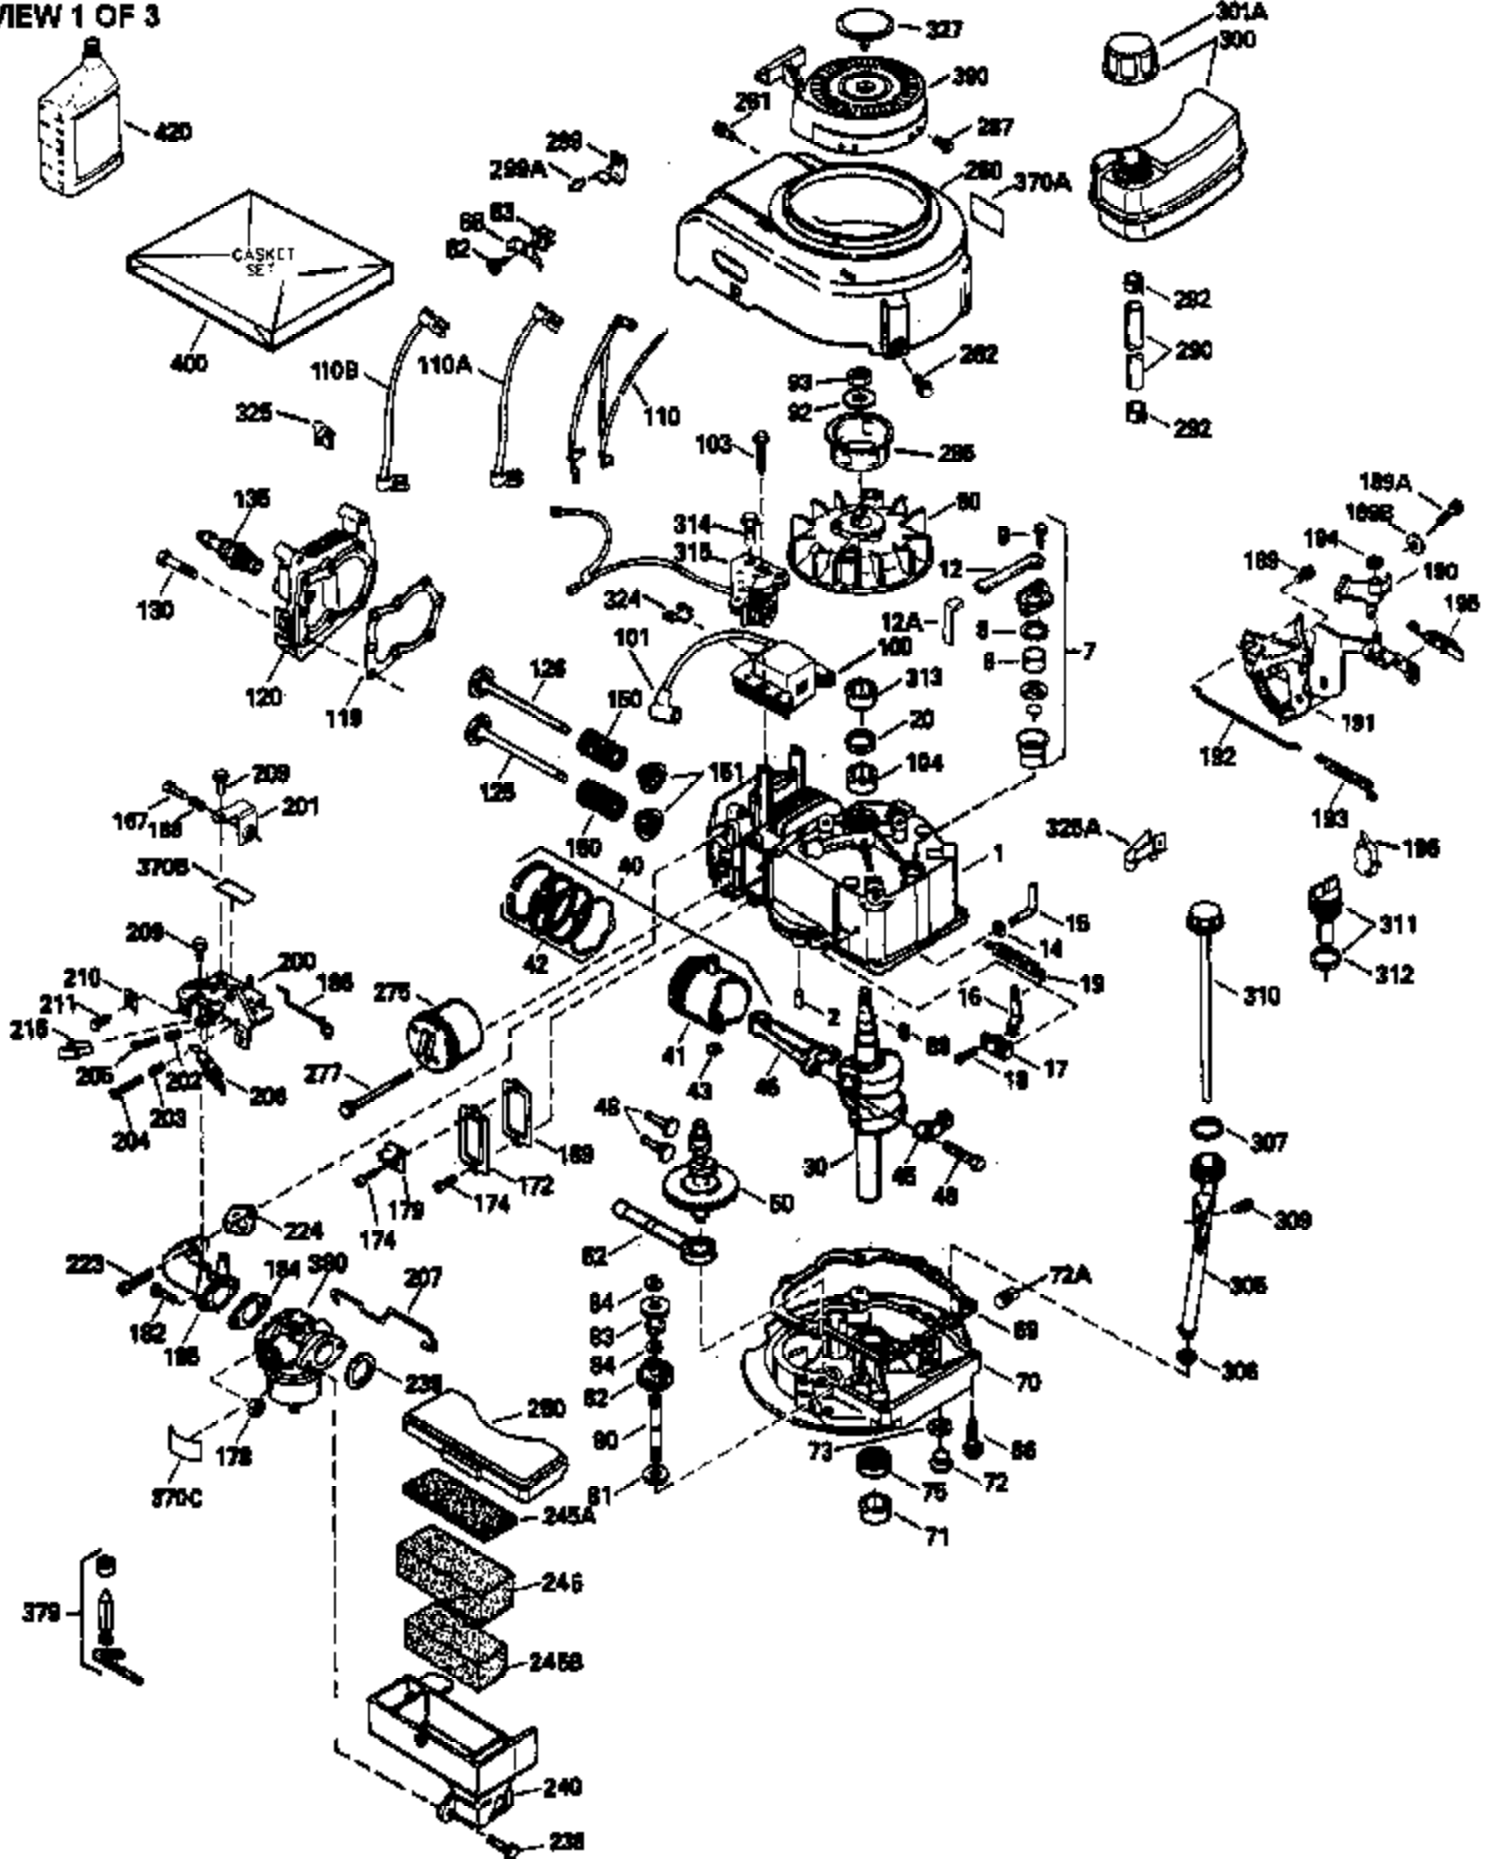

ILLUSTRATION SHOWS TYPICAL PARTS ONLY. ORDER BY PART NUMBER. PARTS NOT LISTED ARE SUPPLIED BY OEM.

VIEW 1 OF 3