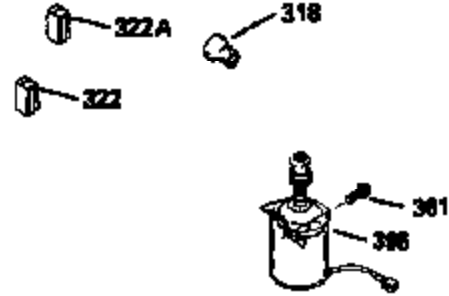

ILLUSTRATION SHOWS TYPICAL PARTS ONLY. ORDER BY PART NUMBER. PARTS NOT LISTED ARE SUPPLIED BY OEM.

VIEW 3 OF 3

Ref #	Part Number	Qty	Description
12B	36608	1	Breather Tube Elbow
19	35998	1	Extension Spring
53	31745	1	Tang Washer
54	31787	1	Thrust Washer
55	31748	1	PTO Shaft
56	33401	1	Right Hand Worm Gear
57	31749	1	Retaining Ring
58	31744	1	Oil Seal
59	31747	1	Washer
69	35261	1	* Mounting Flange Gasket
87	650492	1	Screw, 1/4-20 x 2-1/4"
182	6201	2	Screw, 1/4-28 x 7/8"
185	31384A	1	Intake Pipe (Incl. 224)
186	36255	1	Governor Link
223	650451	2	Screw, 1/4-20 x 1"
237	32971	1	Air Cleaner Adaptor
238	650709	2	Screw, 10-32 x 7/16"
239	35815	1	Air Cleaner Gasket
245A	35705	1	Air Cleaner Filter
245	35500	1	Air Cleaner Filter
250	35503	1	Air Cleaner Cover
260	35497	1	Blower Housing
276	35994	1	Locking Plate
277	650957	2	Screw, 1/4-20 x 2-31/32"
370K	36695	1	Starter Decal
416	36085	1	Spark Arrestor Kit (Incl. 417)(Optional)
417	650760	1	Screw, 8-32 x 3/8" (Optional)