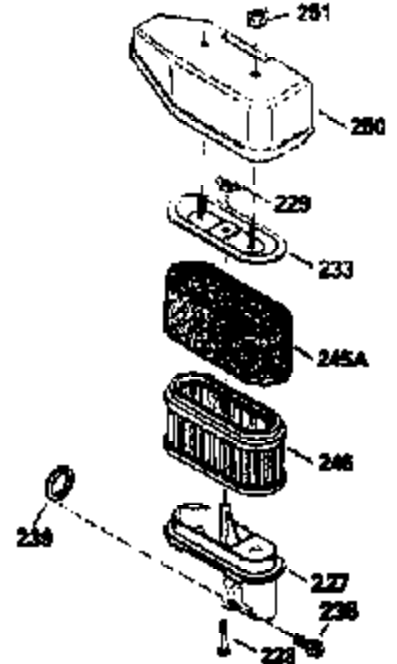

ILLUSTRATION SHOWS TYPICAL PARTS ONLY. ORDER BY PART NUMBER. PARTS NOT LISTED ARE SUPPLIED BY OEM.

VIEW 3 OF 3

Ref #	Part Number	Qty	Description
19	31361	1	Extension Spring
53	31745	1	Tang Washer
55	34647	1	PTO Shaft
56	31746	1	Left Hand Worm Gear
57	33537	1	Retaining Ring
58	31744	1	Oil Seal
59	31747	2	Washer
69	35261	1	* Mounting Flange Gasket
87	650492	1	Screw, 1/4-20 x 2-1/4"
182	6201	2	Screw, 1/4-28 x 7/8"
185	31384A	1	Intake Pipe (Incl. 224)
186	34337	1	Governor Link
223	650451	2	Screw, 1/4-20 x 1"
245	35500	1	Air Cleaner Filter
245A	35705	1	Air Cleaner Filter
250	35503	1	Air Cleaner Cover
260	35497	1	Blower Housing
276	33753	1	Locking Plate
277	650795	2	Screw, 1/4-20 x 2-1/4"