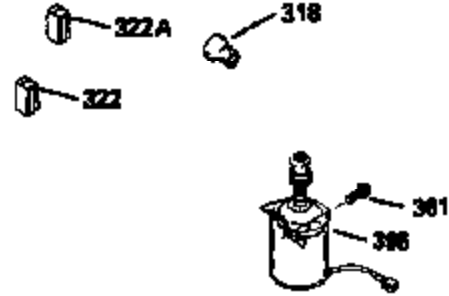

ILLUSTRATION SHOWS TYPICAL PARTS ONLY. ORDER BY PART NUMBER. PARTS NOT LISTED ARE SUPPLIED BY OEM.

VIEW 3 OF 3

Ref #	Part Number	Qty	Description
19	31361	1	Extension Spring
53	31745	1	Tang Washer
55	34647	1	PTO Shaft
56	31746	1	Left Hand Worm Gear
57	33537	1	Retaining Ring
58	31744	1	Oil Seal
59	31747	2	Washer
69	35261	1	* Mounting Flange Gasket
87	650492	1	Screw, 1/4-20 x 2-1/4"
182	6201	2	Screw, 1/4-28 x 7/8"
185	31384A	1	Intake Pipe (Incl. 224)
186	34337	1	Governor Link
223	650451	2	Screw, 1/4-20 x 1"
245	35500	1	Air Cleaner Filter
245A	35705	1	Air Cleaner Filter
250	35503	1	Air Cleaner Cover
260	35497	1	Blower Housing
276	33753	1	Locking Plate
277	650795	2	Screw, 1/4-20 x 2-1/4"