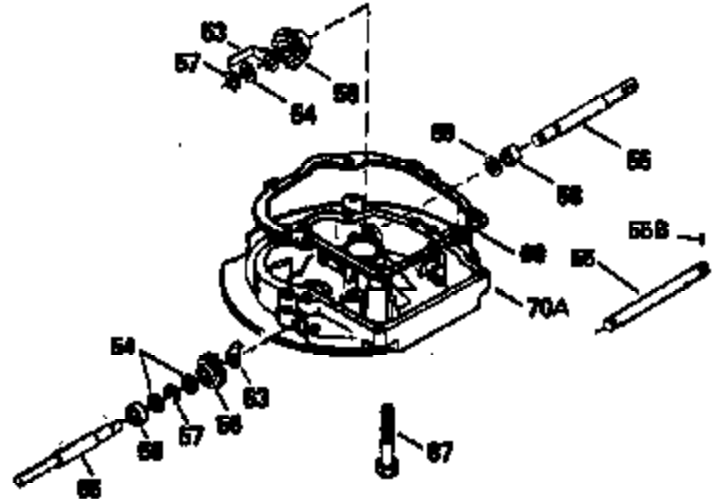

ILLUSTRATION SHOWS TYPICAL PARTS ONLY. ORDER BY PART NUMBER. PARTS NOT LISTED ARE SUPPLIED BY OEM.

VIEW 2 OF 3

Ref #	Part Number	Qty	Description
243	650899	2	Screw, 10-32 x 2-3/32"
245A	35705	1	Air Cleaner Filter
245	35500	1	Air Cleaner Filter
247	35505	2	Air Cleaner Tube Clamp
248	35504	1	Air Cleaner Tube
250	35503	1	Air Cleaner Cover
263	35502	1	Trim Ring
287	650884	2	Screw, 8-32 x 1/2"
299	650900	2	"U" Type Nut, 10-32
301	35355	1	Fuel Cap
347	650898	4	Screw, 10-32 x 27/32"
370	34144	1	Primer Decal

ILLUSTRATION SHOWS TYPICAL PARTS ONLY. ORDER BY PART NUMBER. PARTS NOT LISTED ARE SUPPLIED BY OEM.

VIEW 3 OF 3

Ref #	Part Number	Qty	Description
19	31361	1	Extension Spring
53	31745	1	Tang Washer
55	34647	1	PTO Shaft
56	31746	1	Left Hand Worm Gear
57	33537	1	Retaining Ring
58	31744	1	Oil Seal
59	31747	2	Washer
69	35261	1	* Mounting Flange Gasket
87	650492	1	Screw, 1/4-20 x 2-1/4"
182	6201	2	Screw, 1/4-28 x 7/8"
185	31384A	1	Intake Pipe (Incl. 224)
186	34337	1	Governor Link
223	650451	2	Screw, 1/4-20 x 1"
245	35500	1	Air Cleaner Filter
245A	35705	1	Air Cleaner Filter
250	35503	1	Air Cleaner Cover
260	35497	1	Blower Housing
276	33753	1	Locking Plate
277	650795	2	Screw, 1/4-20 x 2-1/4"