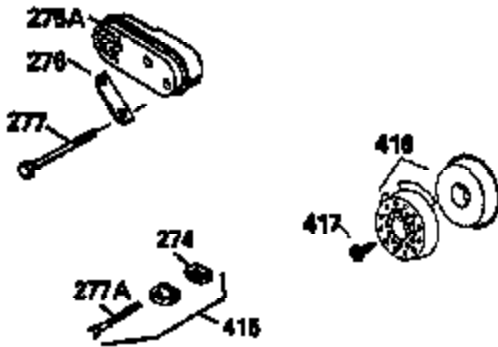

ILLUSTRATION SHOWS TYPICAL PARTS ONLY. ORDER BY PART NUMBER. PARTS NOT LISTED ARE SUPPLIED BY OEM.

VIEW 3 OF 3

Ref #	Part Number	Qty	Description
19	31361	1	Extension Spring
53	31745	1	Tang Washer
55	34647	1	PTO Shaft
56	31746	1	Left Hand Worm Gear
57	33537	1	Retaining Ring
58	31744	1	Oil Seal
59	31747	2	Washer
69	35261	1	* Mounting Flange Gasket
87	650492	1	Screw, 1/4-20 x 2-1/4"
182	6201	2	Screw, 1/4-28 x 7/8"
185	31384A	1	Intake Pipe (Incl. 224)
186	34337	1	Governor Link
223	650451	2	Screw, 1/4-20 x 1"
245	35500	1	Air Cleaner Filter
245A	35705	1	Air Cleaner Filter
250	35503	1	Air Cleaner Cover
260	35497	1	Blower Housing
276	33753	1	Locking Plate
277	650795	2	Screw, 1/4-20 x 2-1/4"