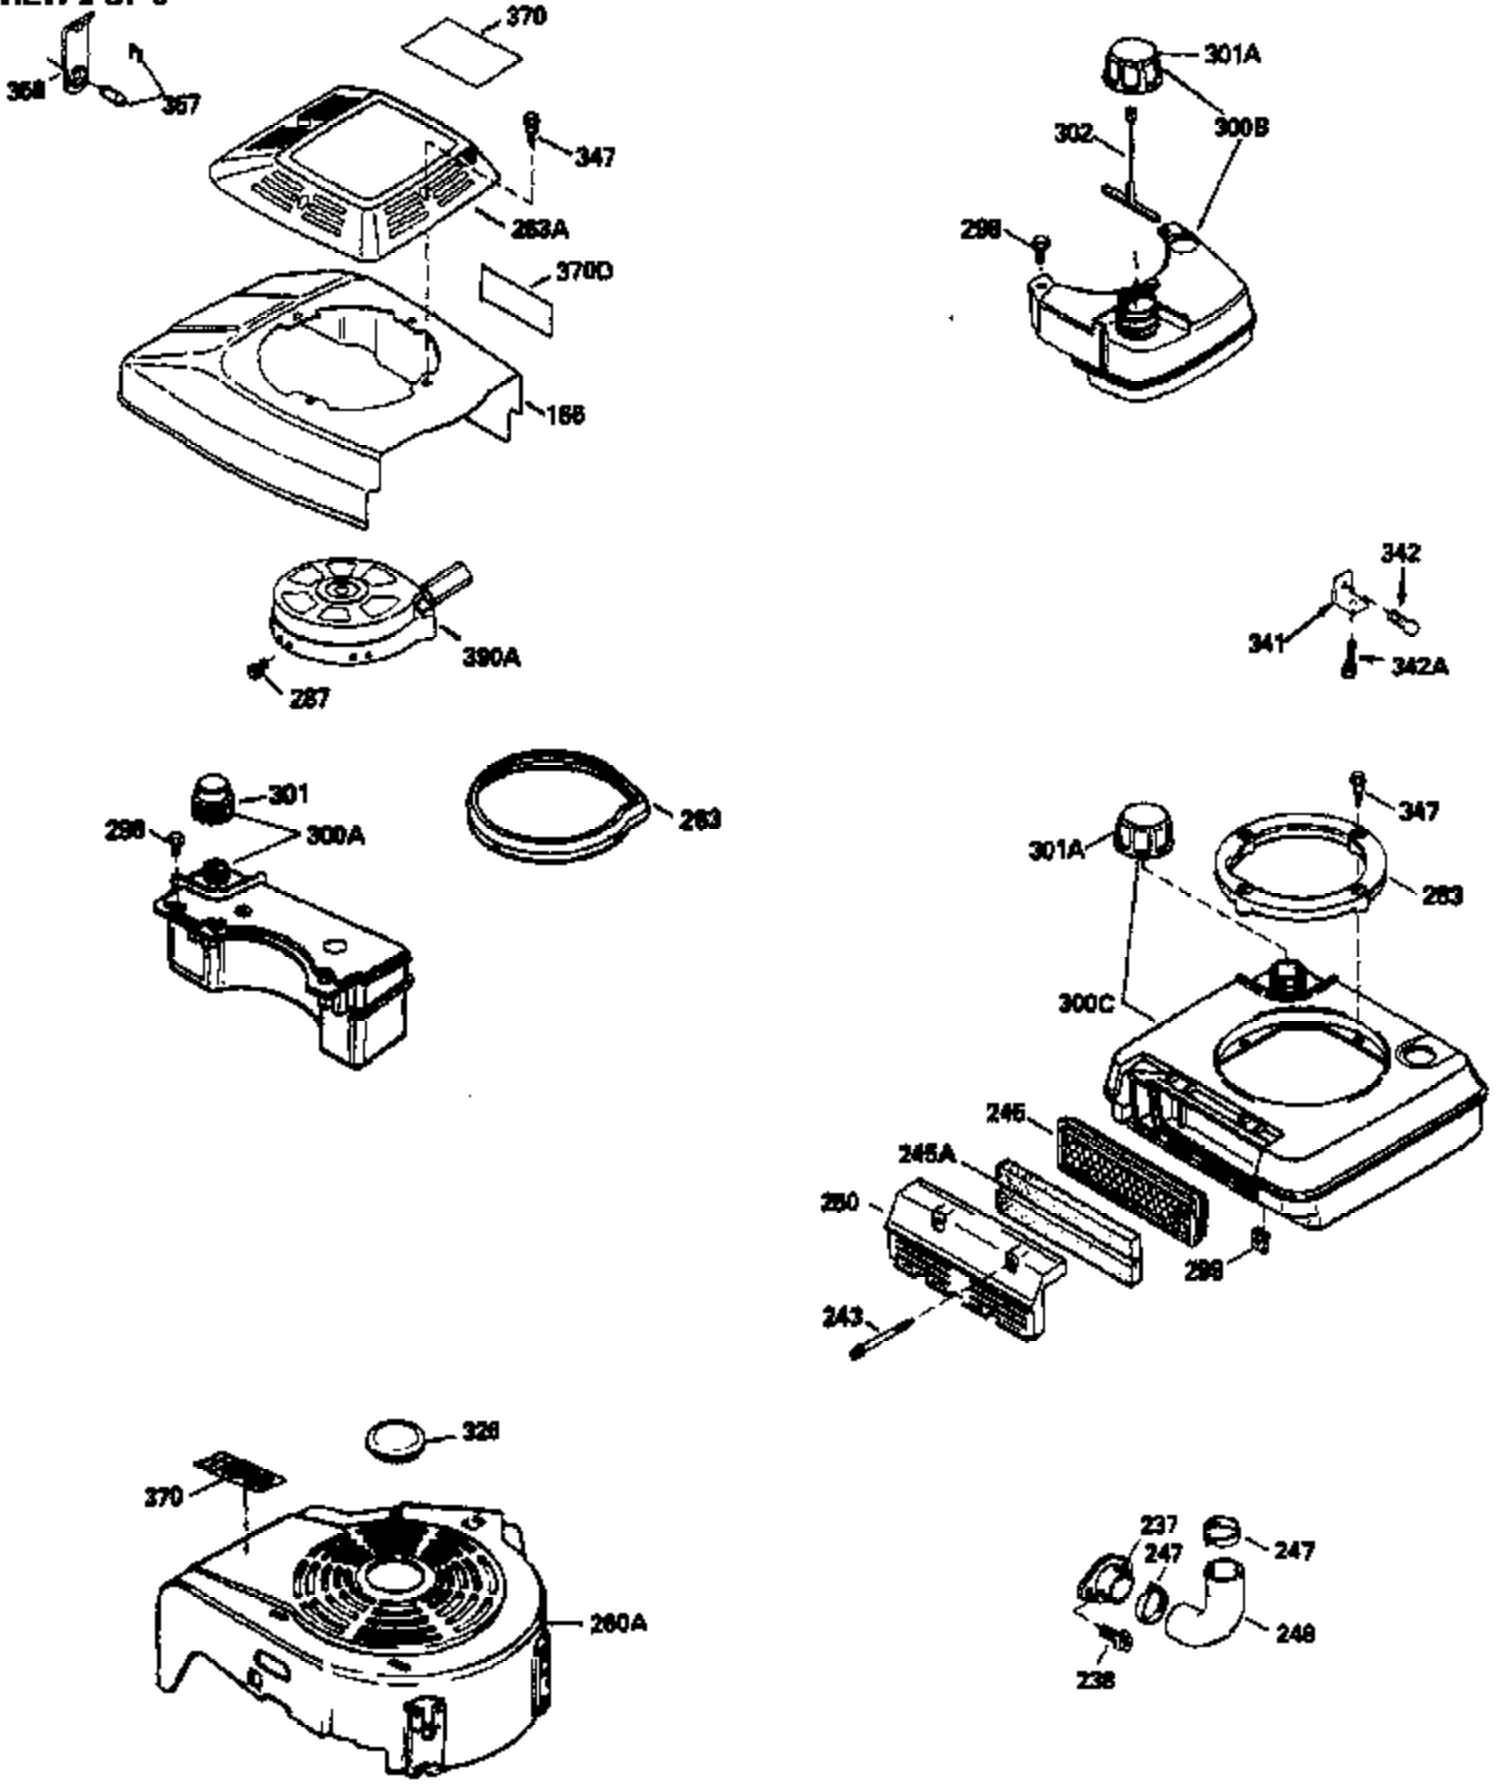

ILLUSTRATION SHOWS TYPICAL PARTS ONLY. ORDER BY PART NUMBER. PARTS NOT LISTED ARE SUPPLIED BY OEM.

VIEW 2 OF 3

Ref #	Part Number	Qty	Description
243	650899	2	Screw, 10-32 x 2-3/32"
245A	35705	1	Air Cleaner Filter
245	35500	1	Air Cleaner Filter
247	35505	2	Air Cleaner Tube Clamp
248	35504	1	Air Cleaner Tube
250	35503	1	Air Cleaner Cover
263	35502	1	Trim Ring
287	650884	2	Screw, 8-32 x 1/2"
299	650900	2	"U" Type Nut, 10-32
301	35355	1	Fuel Cap
347	650898	4	Screw, 10-32 x 27/32"
370	34144	1	Primer Decal