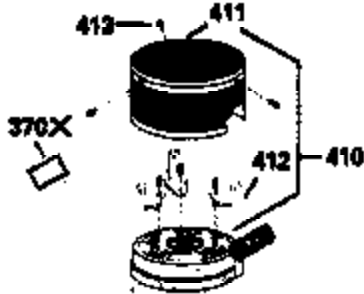

ILLUSTRATION SHOWS TYPICAL PARTS ONLY. ORDER BY PART NUMBER. PARTS NOT LISTED ARE SUPPLIED BY OEM.

VIEW 3 OF 3

Ref #	Part Number	Qty	Description
19	31361	1	Extension Spring
53	31745	1	Tang Washer
55	34647	1	PTO Shaft
56	31746	1	Left Hand Worm Gear
57	33537	1	Retaining Ring
58	31744	1	Oil Seal
59	31747	2	Washer
69	35261	1	* Mounting Flange Gasket
87	650492	1	Screw, 1/4-20 x 2-1/4"
182	6201	2	Screw, 1/4-28 x 7/8"
185	31384A	1	Intake Pipe (Incl. 224)
186	34337	1	Governor Link
223	650451	2	Screw, 1/4-20 x 1"
245	35500	1	Air Cleaner Filter
245A	35705	1	Air Cleaner Filter
250	35503	1	Air Cleaner Cover
260	35497	1	Blower Housing
276	33753	1	Locking Plate
277	650795	2	Screw, 1/4-20 x 2-1/4"