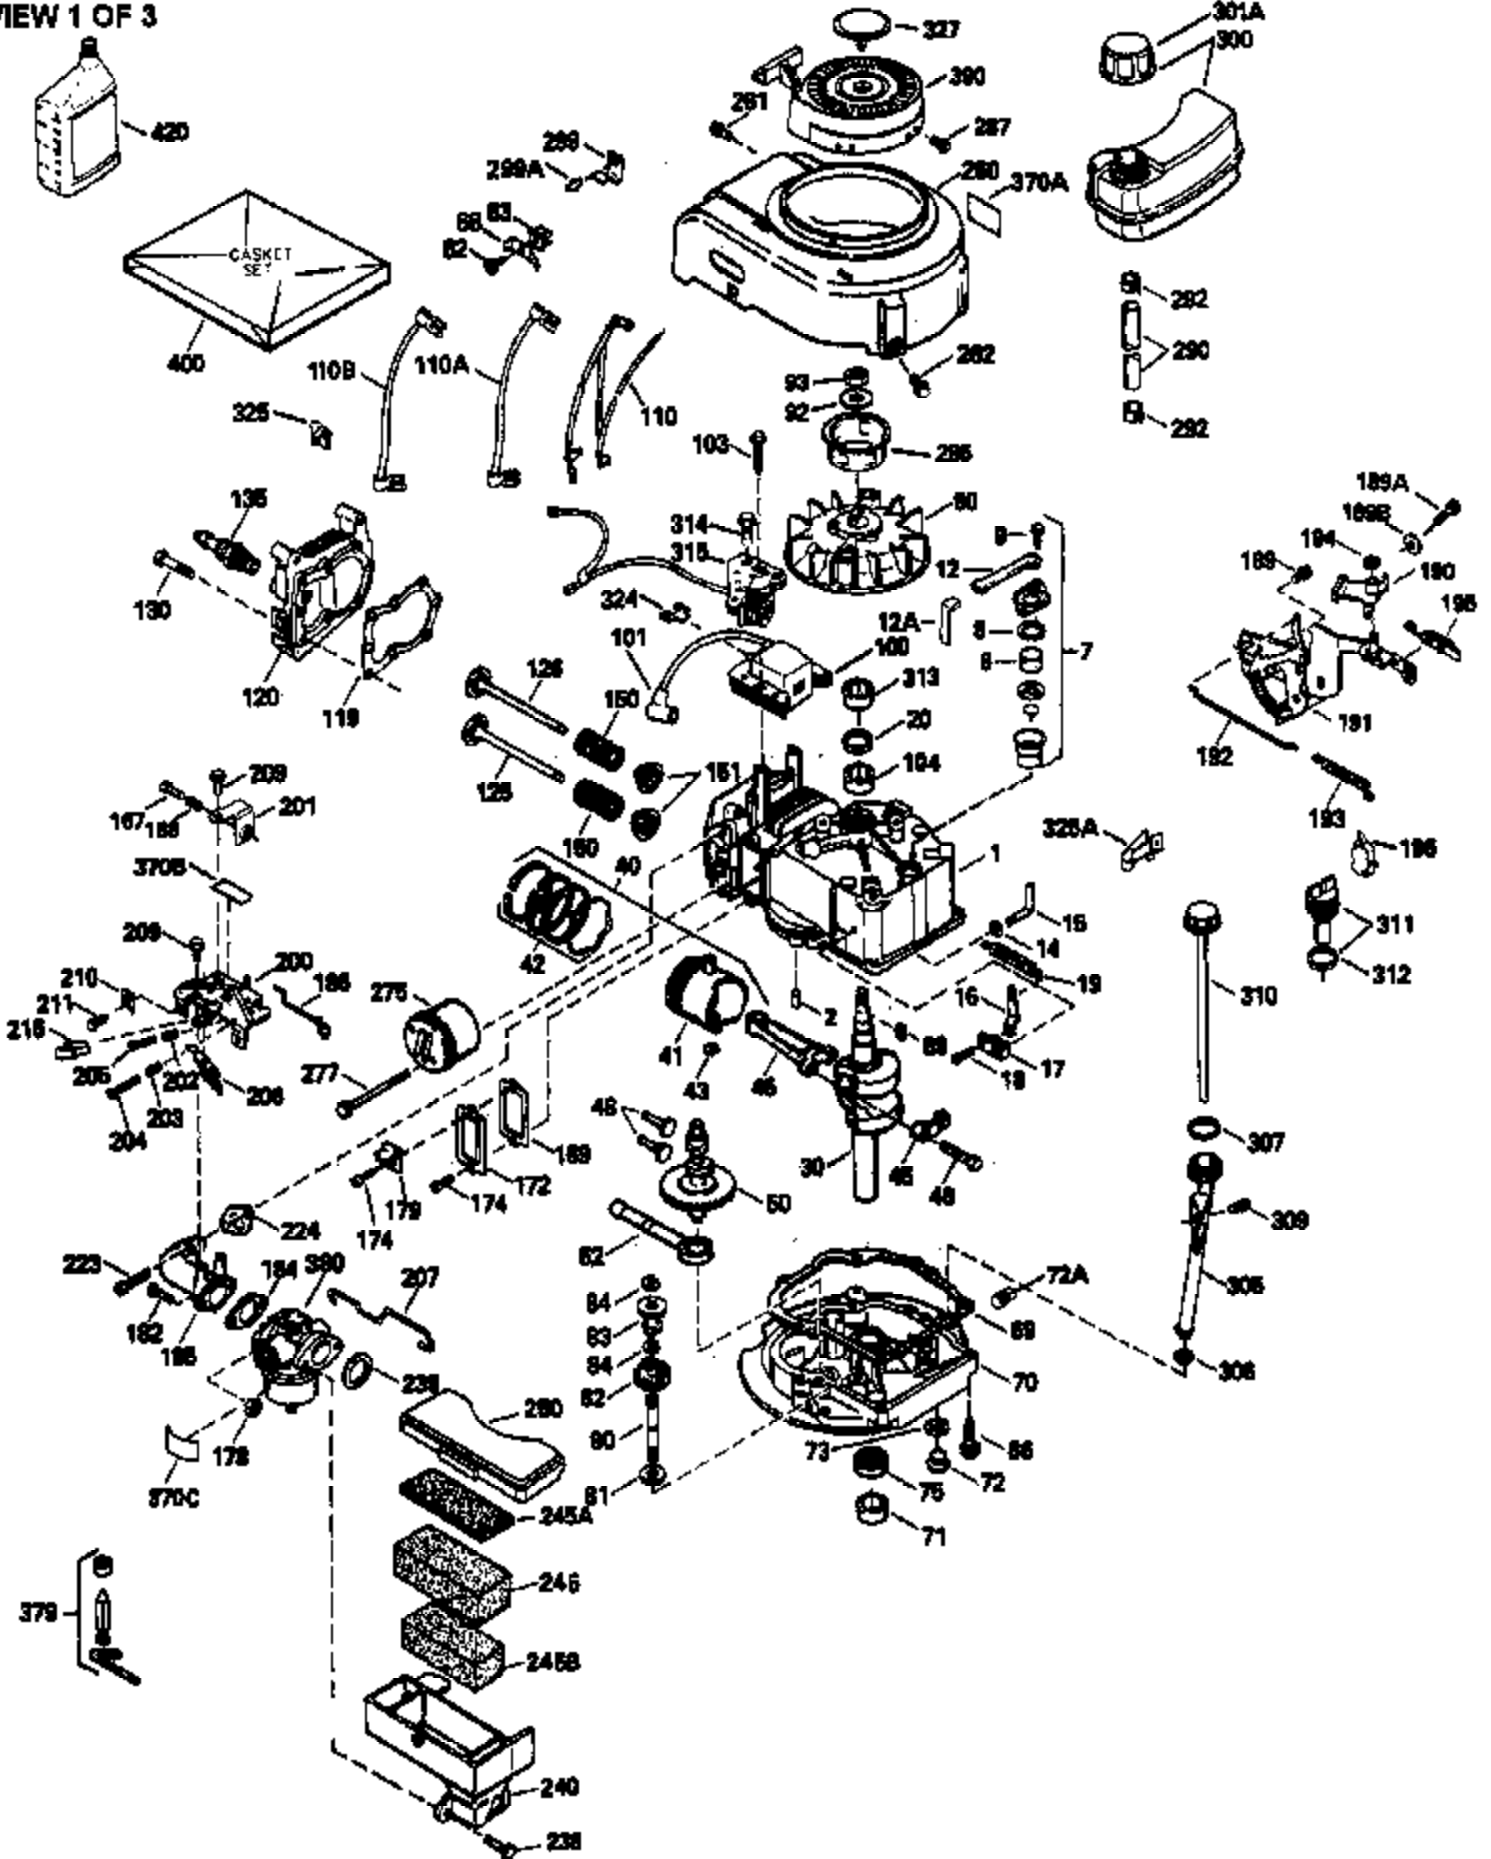

## Engine Parts List #1

Ref #	Part Number	Qty	Description
1	35001	1	Cylinder (Incl. 2 & 20)
2	26727	2	Dowel Pin
6	33734	1	Breather Element
7	34214A	1	Breather Ass'y. (Incl. 6, 8 & 9)
8	33735	1	* Breather Gasket
9	30200	2	Screw, 10-24 x 9/16"
12	35496	1	Breather Tube
14	28277	1	Washer
15	31513	1	Governor Rod
16	31383A	1	Governor Lever
17	31335	1	Governor Lever Clamp
18	650548	1	Screw, 8-32 x 5/16"
19	31361	1	Extension Spring
20	32600	1	Oil Seal
30	34470B	1	Crankshaft
40	35544A	1	Piston, Pin & Ring Set (Std.)
40	35545A	1	Piston, Pin & Ring Set (.010" OS)
40	35546	1	Piston, Pin & Ring Set (.020" OS)
41	35541	1	Piston & Pin Ass'y. (Std.) (Incl. 43)
41	35542	1	Piston & Pin Ass'y. (.010" OS) (Incl. 43)
41	35543	1	Piston & Pin Ass'y. (.020" OS) (Incl. 43)
42	35547A	1	Ring Set (Std.)
42	35548A	1	Ring Set (.010" OS)
42	35549	1	Ring Set (.020" OS)
43	20381	2	Piston Pin Retaining Ring
45	32875	1	Connecting Rod Ass'y. (Incl. 46)
46	32610A	2	Connecting Rod Bolt
48	27241	2	Valve Lifter
50	33533	1	Camshaft (MCR)
52	29914	1	Oil Pump Ass'y.
69	35261	1	* Mounting Flange Gasket
70	33535B	1	Mounting Flange (Incl.58,72,73,75,80)
72	30572	1	Oil Drain Plug
73	28833	1	Drain Plug Gasket
75	26208	1	Oil Seal
80	30574	1	Governor Shaft
81	30590A	1	Washer
82	30591	1	Governor Gear Ass'y. (Incl. 81)
83	30588A	1	Governor Spool
84	29193	2	Retaining Ring
86	650488	5	Screw, 1/4-20 x 1-1/4"
89	610961	1	Flywheel Key
90	611123	1	Flywheel
92	650815	1	Belleville Washer
93	650816	1	Flywheel Nut
100	34443A	1	Solid State Ignition
101	610118	1	Spark Plug Cover
103	650814	2	Screw, Torx T-15, 10-24 x 1"
104	34836	1	Bushing
110	36230	1	Ground Wire
119	33015A	1	* Cylinder Head Gasket
120	34342	1	Cylinder Head
125	29315C	1	Exhaust Valve (1/32" OS) (Incl. 151)
125	34776	1	Exhaust Valve (Std.) (Incl. 151)
126	29314B	1	Intake Valve (Std.) (Incl. 151)
126	29315C	1	Intake Valve (1/32" OS) (Incl. 151)
130	6021A	8	Screw, 5/16-18 x 1-1/2"
135	35395	1	Resistor Spark Plug (RJ19LM)