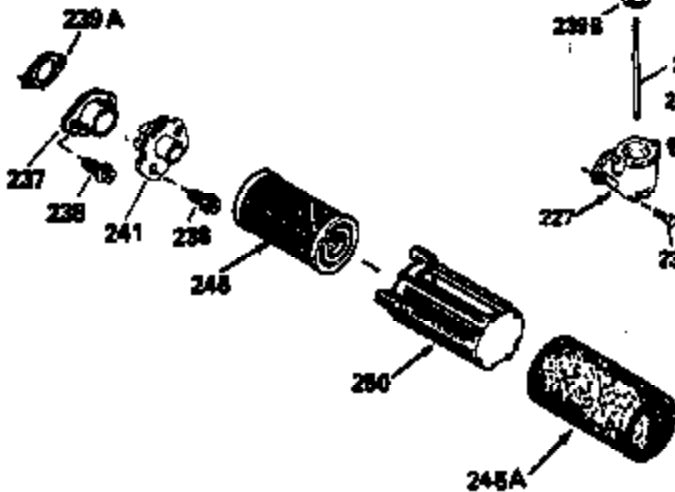

ILLUSTRATION SHOWS TYPICAL PARTS ONLY. ORDER BY PART NUMBER. PARTS NOT LISTED ARE SUPPLIED BY OEM.

VIEW 3 OF 3

Ref #	Part Number	Qty	Description
19	31361	1	Extension Spring
53	31745	1	Tang Washer
55	34647	1	PTO Shaft
56	31746	1	Left Hand Worm Gear
57	33537	1	Retaining Ring
58	31744	1	Oil Seal
59	31747	2	Washer
69	35261	1	* Mounting Flange Gasket
87	650492	1	Screw, 1/4-20 x 2-1/4"
182	6201	2	Screw, 1/4-28 x 7/8"
185	31384A	1	Intake Pipe (Incl. 224)
186	34337	1	Governor Link
223	650451	2	Screw, 1/4-20 x 1"
245	35500	1	Air Cleaner Filter
245A	35705	1	Air Cleaner Filter
250	35503	1	Air Cleaner Cover
260	35497	1	Blower Housing
276	33753	1	Locking Plate
277	650795	2	Screw, 1/4-20 x 2-1/4"