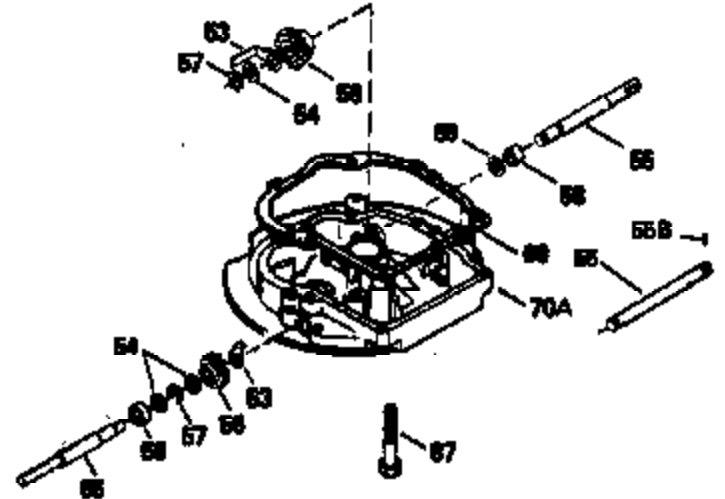

Ref #	Part Number	Qty	Description
420	730225	1	SAE 30 4-Cycle Engine Oil (Quart)

ILLUSTRATION SHOWS TYPICAL PARTS ONLY. ORDER BY PART NUMBER. PARTS NOT LISTED ARE SUPPLIED BY OEM.

VIEW 2 OF 3

Ref #	Part Number	Qty	Description
243	650899	2	Screw, 10-32 x 2-3/32"
245A	35705	1	Air Cleaner Filter
245	35500	1	Air Cleaner Filter
247	35505	2	Air Cleaner Tube Clamp
248	35504	1	Air Cleaner Tube
250	35503	1	Air Cleaner Cover
263	35502	1	Trim Ring
287	650884	2	Screw, 8-32 x 1/2"
299	650900	2	"U" Type Nut, 10-32
301	35355	1	Fuel Cap
347	650898	4	Screw, 10-32 x 27/32"
370	34144	1	Primer Decal

ILLUSTRATION SHOWS TYPICAL PARTS ONLY. ORDER BY PART NUMBER. PARTS NOT LISTED ARE SUPPLIED BY OEM.

VIEW 3 OF 3

Ref #	Part Number	Qty	Description
19	31361	1	Extension Spring
53	31745	1	Tang Washer
55	34647	1	PTO Shaft
56	31746	1	Left Hand Worm Gear
57	33537	1	Retaining Ring
58	31744	1	Oil Seal
59	31747	2	Washer
69	35261	1	* Mounting Flange Gasket
87	650492	1	Screw, 1/4-20 x 2-1/4"
182	6201	2	Screw, 1/4-28 x 7/8"
185	31384A	1	Intake Pipe (Incl. 224)
186	34337	1	Governor Link
223	650451	2	Screw, 1/4-20 x 1"
245	35500	1	Air Cleaner Filter
245A	35705	1	Air Cleaner Filter
250	35503	1	Air Cleaner Cover
260	35497	1	Blower Housing
276	33753	1	Locking Plate
277	650795	2	Screw, 1/4-20 x 2-1/4"
322	35013	1	Connector Body
361	650831	2	Screw, 1/4-20 x 1/2"
395	35707	1	Electric Starter Motor (12 Volt)