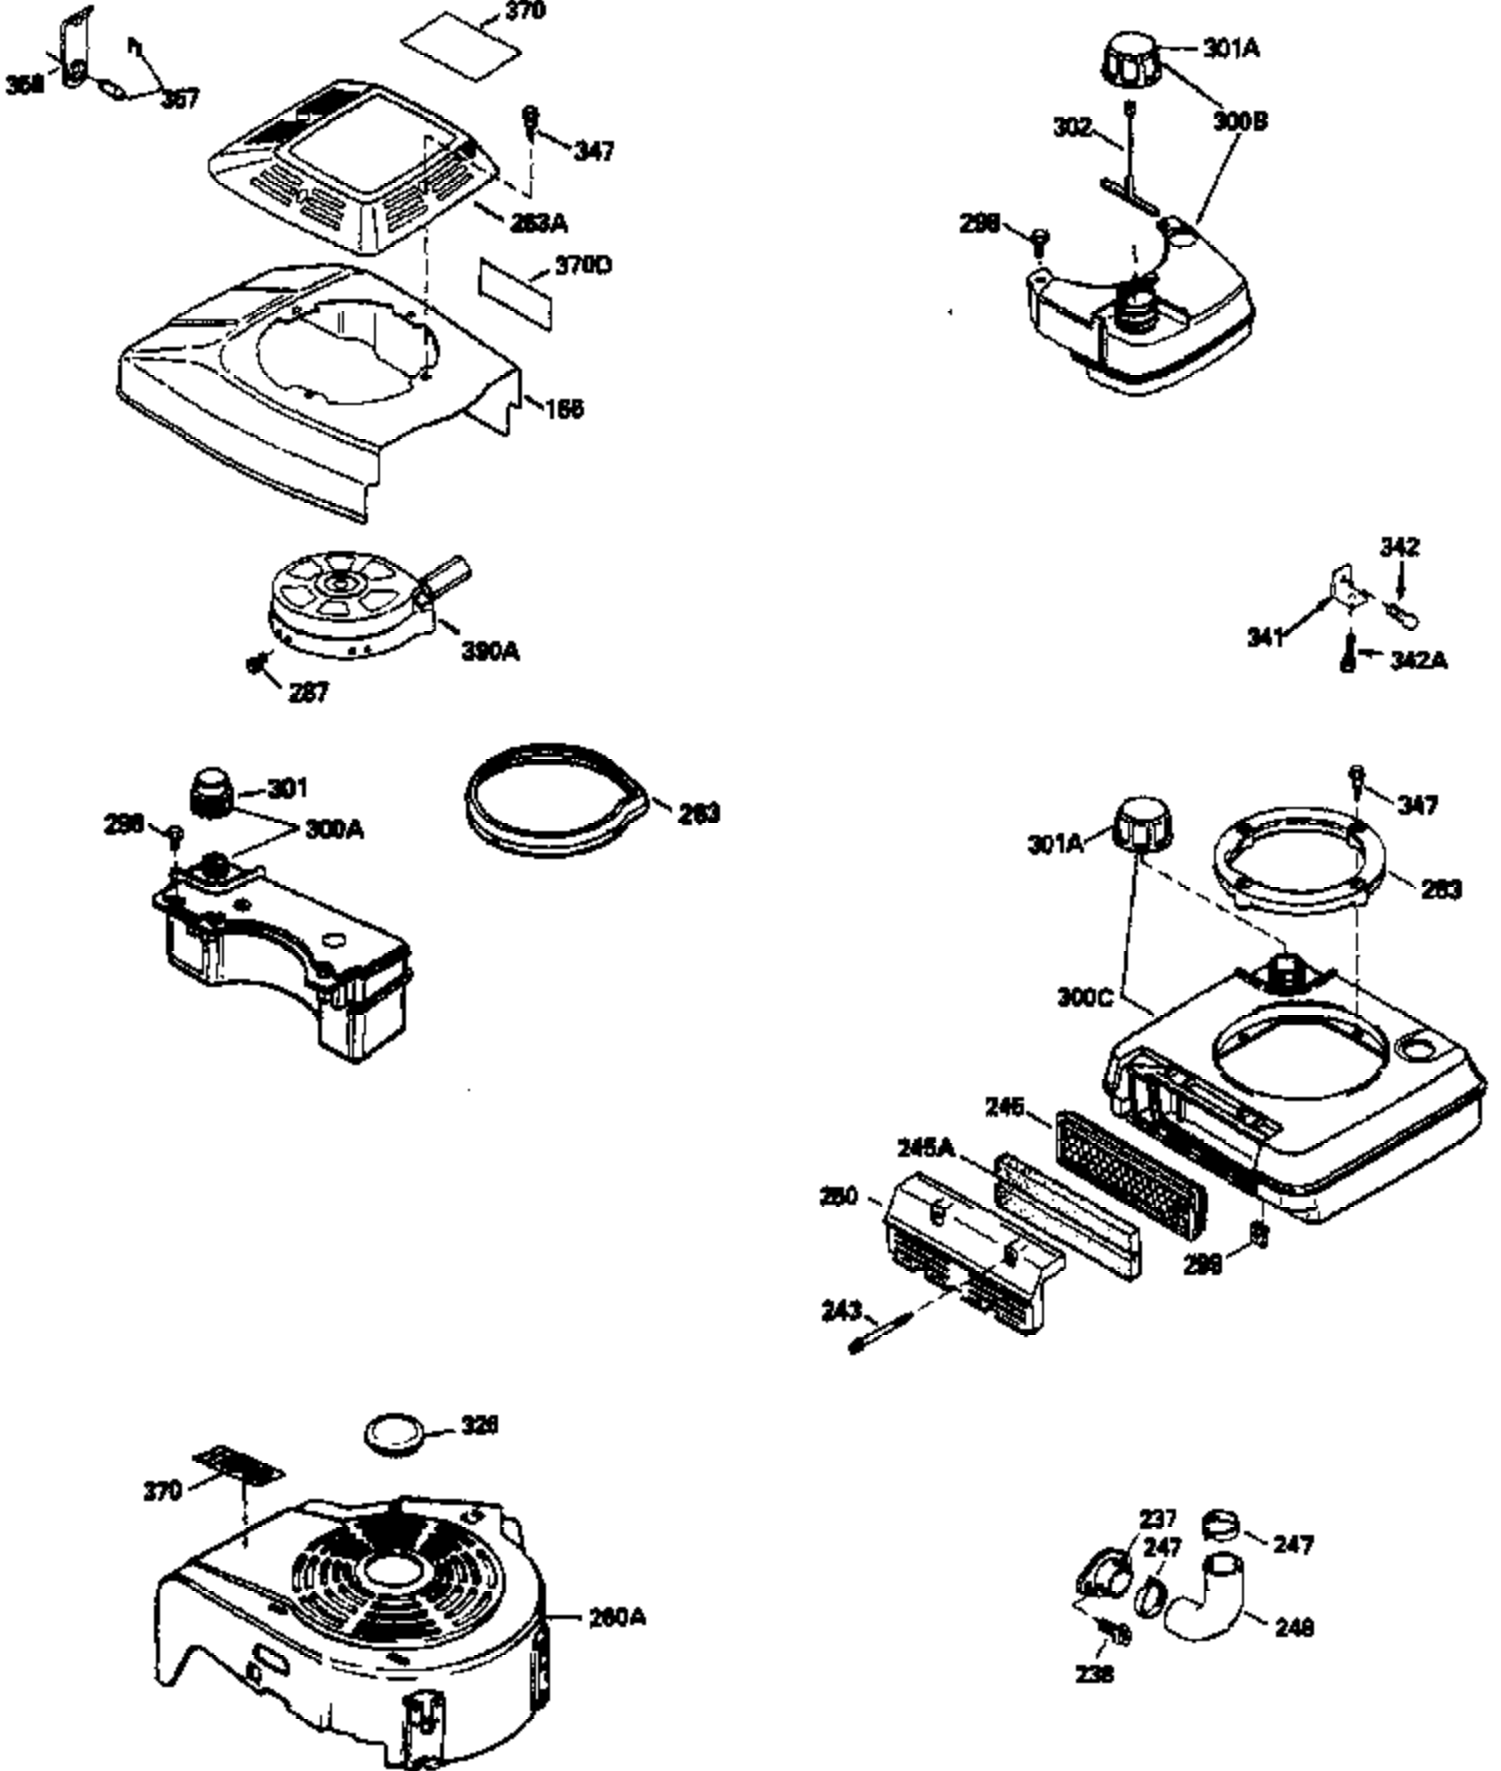

Ref #	Part Number	Qty	Description
420	730225	1	SAE 30 4-Cycle Engine Oil (Quart)

ILLUSTRATION SHOWS TYPICAL PARTS ONLY. ORDER BY PART NUMBER. PARTS NOT LISTED ARE SUPPLIED BY OEM.

VIEW 2 OF 3

Ref #	Part Number	Qty	Description
243	650899	2	Screw, 10-32 x 2-3/32"
245A	35705	1	Air Cleaner Filter
245	35500	1	Air Cleaner Filter
247	35505	2	Air Cleaner Tube Clamp
248	35504	1	Air Cleaner Tube
250	35503	1	Air Cleaner Cover
263	35502	1	Trim Ring
287	650884	2	Screw, 8-32 x 1/2"
299	650900	2	"U" Type Nut, 10-32
301	35355	1	Fuel Cap
347	650898	4	Screw, 10-32 x 27/32"
370	34144	1	Primer Decal