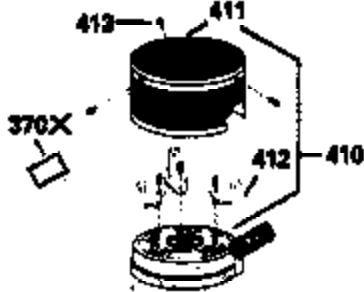

ILLUSTRATION SHOWS TYPICAL PARTS ONLY. ORDER BY PART NUMBER. PARTS NOT LISTED ARE SUPPLIED BY OEM.

VIEW 3 OF 3

Ref #	Part Number	Qty	Description
19	31361	1	Extension Spring
53	31745	1	Tang Washer
55	34647	1	PTO Shaft
56	31746	1	Left Hand Worm Gear
57	33537	1	Retaining Ring
58	31744	1	Oil Seal
59	31747	2	Washer
69	35261	1	* Mounting Flange Gasket
87	650492	1	Screw, 1/4-20 x 2-1/4"
182	6201	2	Screw, 1/4-28 x 7/8"
185	31384A	1	Intake Pipe (Incl. 224)
186	34337	1	Governor Link
223	650451	2	Screw, 1/4-20 x 1"
245	35500	1	Air Cleaner Filter
245A	35705	1	Air Cleaner Filter
250	35503	1	Air Cleaner Cover
260	35497	1	Blower Housing
276	33753	1	Locking Plate
277	650795	2	Screw, 1/4-20 x 2-1/4"
322	35013	1	Connector Body
361	650831	2	Screw, 1/4-20 x 1/2"
395	35707	1	Electric Starter Motor (12 Volt)