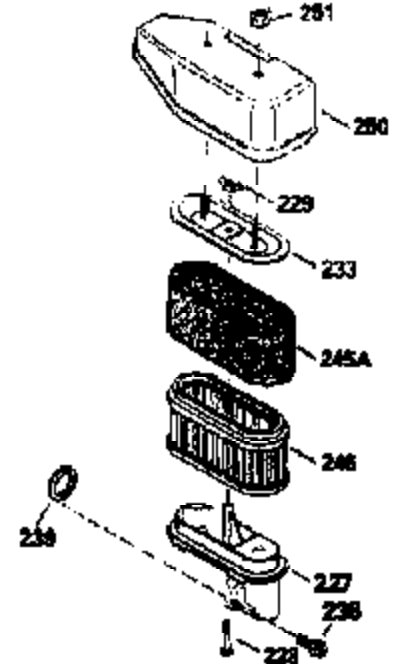

Ref #	Part Number	Qty	Description
420	730225	1	SAE 30 4-Cycle Engine Oil (Quart)

ILLUSTRATION SHOWS TYPICAL PARTS ONLY. ORDER BY PART NUMBER. PARTS NOT LISTED ARE SUPPLIED BY OEM.

VIEW 2 OF 3

Ref #	Part Number	Qty	Description
243	650899	2	Screw, 10-32 x 2-3/32"
245A	35705	1	Air Cleaner Filter
245	35500	1	Air Cleaner Filter
247	35505	2	Air Cleaner Tube Clamp
248	35504	1	Air Cleaner Tube
250	35503	1	Air Cleaner Cover
263	35502	1	Trim Ring
287	650884	2	Screw, 8-32 x 1/2"
299	650900	2	"U" Type Nut, 10-32
301	35355	1	Fuel Cap
347	650898	4	Screw, 10-32 x 27/32"
370	34144	1	Primer Decal

ILLUSTRATION SHOWS TYPICAL PARTS ONLY. ORDER BY PART NUMBER. PARTS NOT LISTED ARE SUPPLIED BY OEM.

VIEW 3 OF 3

Ref #	Part Number	Qty	Description
19	31361	1	Extension Spring
53	31745	1	Tang Washer
55	34647	1	PTO Shaft
56	31746	1	Left Hand Worm Gear
57	33537	1	Retaining Ring
58	31744	1	Oil Seal
59	31747	2	Washer
69	35261	1	* Mounting Flange Gasket
87	650492	1	Screw, 1/4-20 x 2-1/4"
182	6201	2	Screw, 1/4-28 x 7/8"
185	31384A	1	Intake Pipe (Incl. 224)
186	34337	1	Governor Link
223	650451	2	Screw, 1/4-20 x 1"
245	35500	1	Air Cleaner Filter
245A	35705	1	Air Cleaner Filter
250	35503	1	Air Cleaner Cover
260	35497	1	Blower Housing
276	33753	1	Locking Plate
277	650795	2	Screw, 1/4-20 x 2-1/4"
322	35013	1	Connector Body
361	650831	2	Screw, 1/4-20 x 1/2"
395	35707	1	Electric Starter Motor (12 Volt)