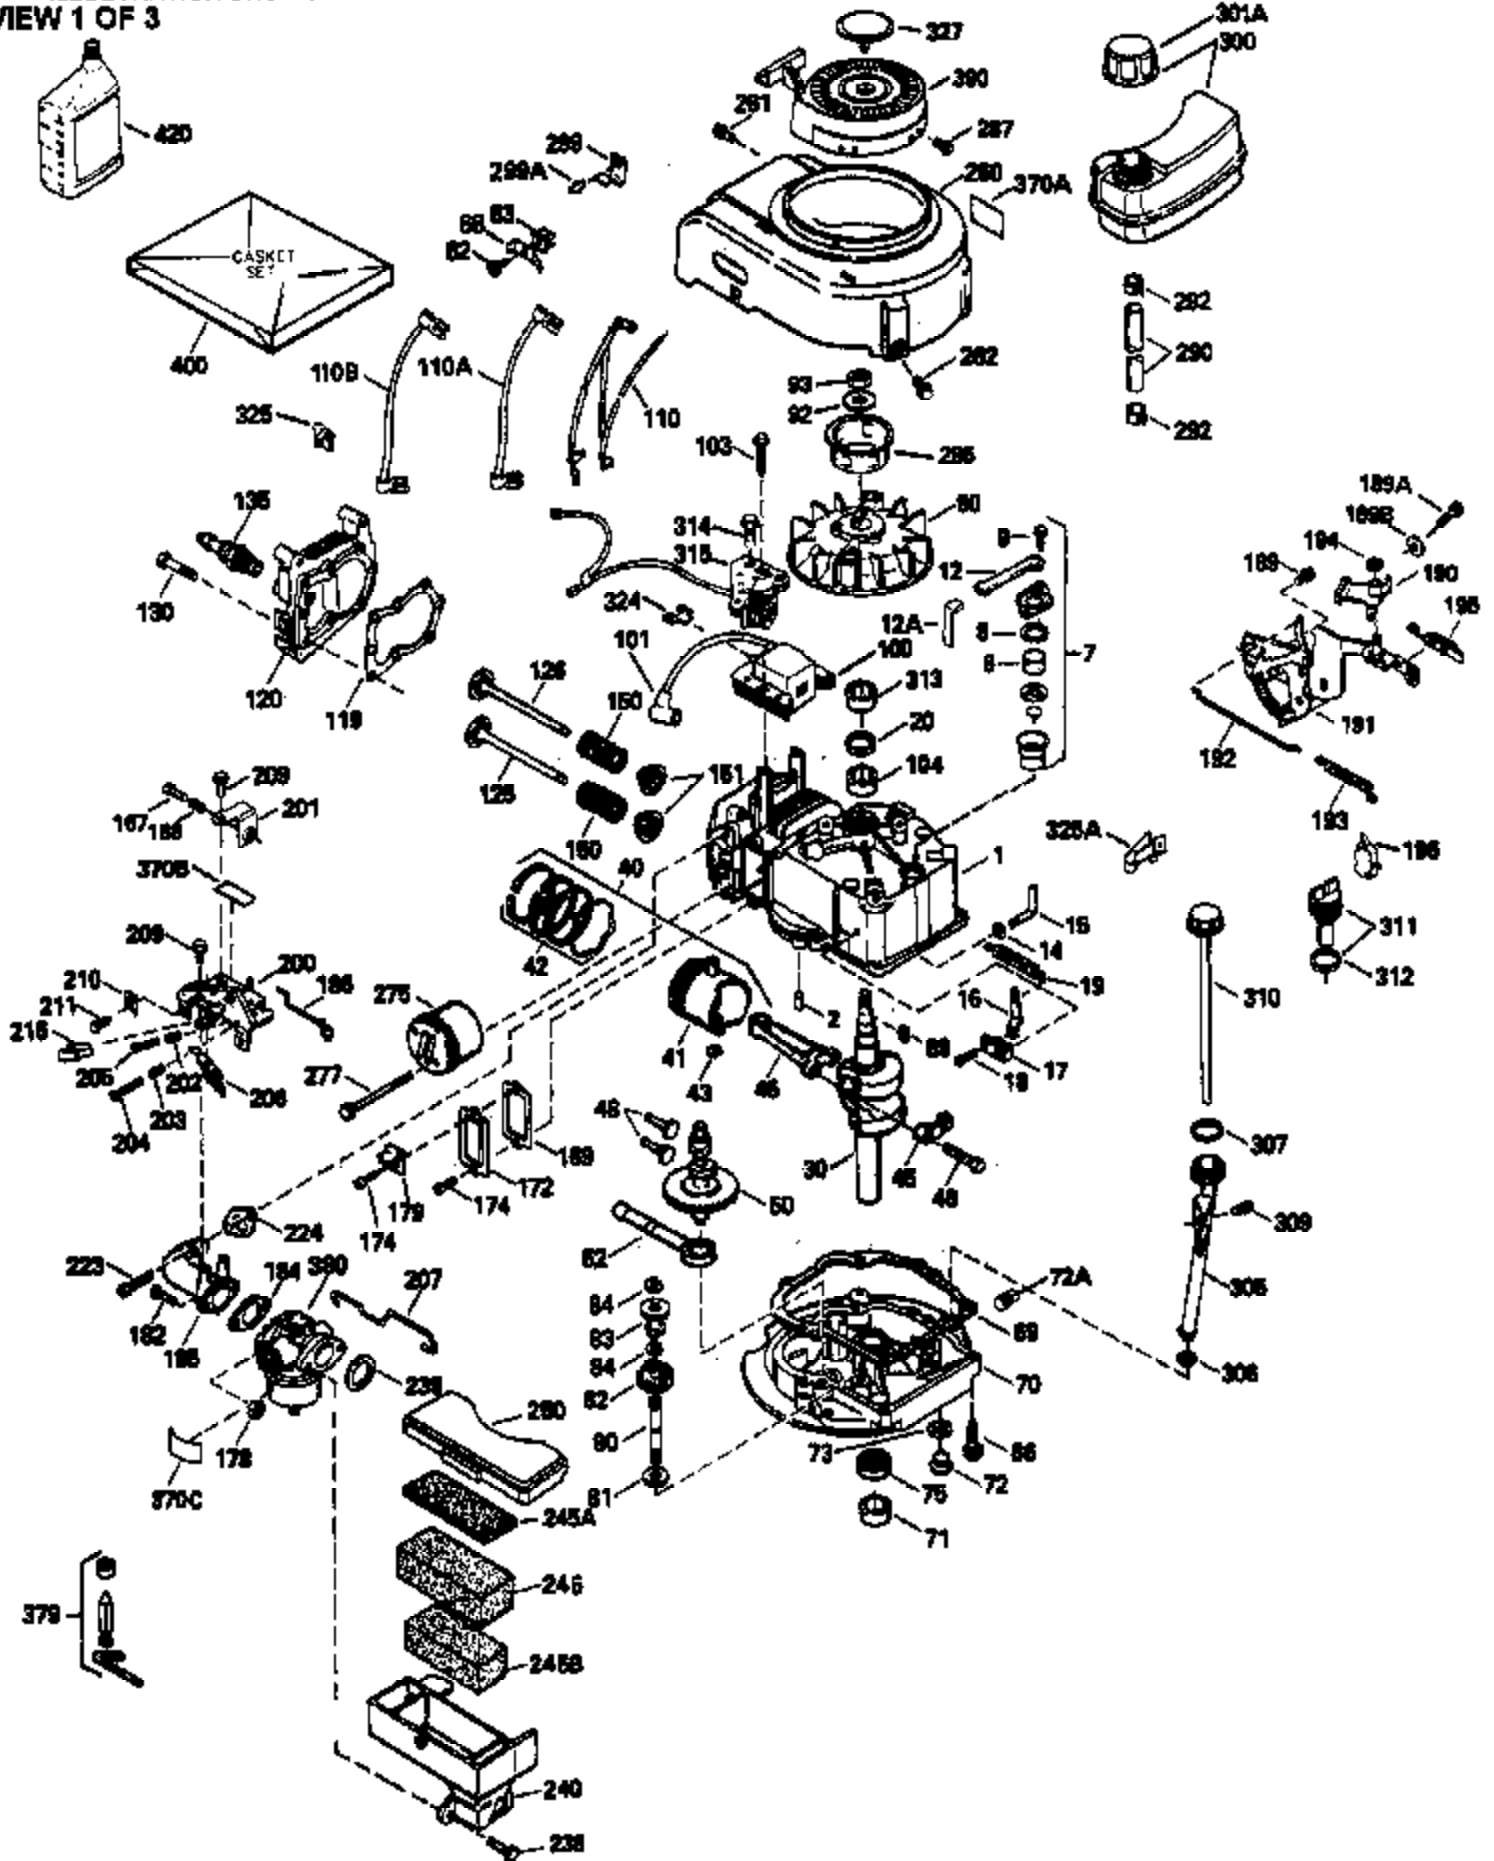

ILLUSTRATION SHOWS TYPICAL PARTS ONLY. ORDER BY PART NUMBER. PARTS NOT LISTED ARE SUPPLIED BY OEM.

VIEW 1 OF 3

Engine Parts List #1

Ref #	Part Number	Qty	Description
1	35001	1	Cylinder (Incl. 2 & 20)
2	26727	2	Dowel Pin
6	33734	1	Breather Element
7	34214A	1	Breather Ass'y. (Incl. 6, 8 & 9)
8	33735	1	* Breather Gasket
9	30200	2	Screw, 10-24 x 9/16"
12	35496	1	Breather Tube
14	28277	1	Washer
15	31513	1	Governor Rod
16	31383A	1	Governor Lever
17	31335	1	Governor Lever Clamp
18	650548	1	Screw, 8-32 x 5/16"
19	31361	1	Extension Spring
20	32600	1	Oil Seal
30	34470B	1	Crankshaft
40	35544A	1	Piston, Pin & Ring Set (Std.)
40	35545A	1	Piston, Pin & Ring Set (.010" OS)
40	35546	1	Piston, Pin & Ring Set (.020" OS)
41	35541	1	Piston & Pin Ass'y. (Std.) (Incl. 43)
41	35542	1	Piston & Pin Ass'y. (.010" OS) (Incl. 43)
41	35543	1	Piston & Pin Ass'y. (.020" OS) (Incl. 43)
42	35547A	1	Ring Set (Std.)
42	35548A	1	Ring Set (.010" OS)
42	35549	1	Ring Set (.020" OS)
43	20381	2	Piston Pin Retaining Ring
45	32875	1	Connecting Rod Ass'y. (Incl. 46)
46	32610A	2	Connecting Rod Bolt
48	27241	2	Valve Lifter
50	33533	1	Camshaft (MCR)
52	29914	1	Oil Pump Ass'y.
69	35261	1	* Mounting Flange Gasket
70	33535B	1	Mounting Flange (Incl.58,72,73,75,80)
72	30572	1	Oil Drain Plug
73	28833	1	Drain Plug Gasket
75	26208	1	Oil Seal
80	30574	1	Governor Shaft
81	30590A	1	Washer
82	30591	1	Governor Gear Ass'y. (Incl. 81)
83	30588A	1	Governor Spool
84	29193	2	Retaining Ring
86	650488	5	Screw, 1/4-20 x 1-1/4"
89	610961	1	Flywheel Key
90	611179	1	Flywheel (W/Ring Gear)
92	650815	1	Belleville Washer
93	650816	1	Flywheel Nut
100	34443A	1	Solid State Ignition
101	610118	1	Spark Plug Cover
103	650814	2	Screw, Torx T-15, 10-24 x 1"
104	34836	1	Bushing
110B	35020	1	Ground Wire
110A	34970	1	Ground Wire
110	36230	1	Ground Wire
119	33015A	1	* Cylinder Head Gasket
120	34342	1	Cylinder Head
125	29315C	1	Exhaust Valve (1/32" OS) (Incl. 151)
125	34776	1	Exhaust Valve (Std.) (Incl. 151)
126	29314B	1	Intake Valve (Std.) (Incl. 151)
126	29315C	1	Intake Valve (1/32" OS) (Incl. 151)