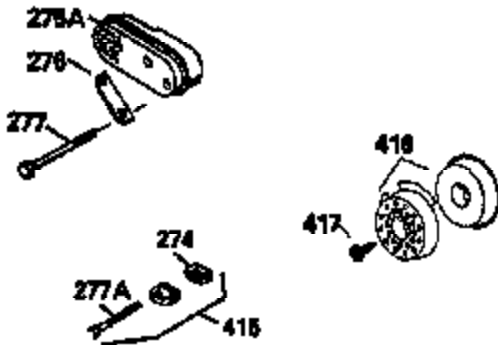

Ref #	Part Number	Qty	Description
420	730225	1	SAE 30 4-Cycle Engine Oil (Quart)

ILLUSTRATION SHOWS TYPICAL PARTS ONLY. ORDER BY PART NUMBER. PARTS NOT LISTED ARE SUPPLIED BY OEM.

VIEW 2 OF 3

Ref #	Part Number	Qty	Description
243	650899	2	Screw, 10-32 x 2-3/32"
245A	35705	1	Air Cleaner Filter
245	35500	1	Air Cleaner Filter
247	35505	2	Air Cleaner Tube Clamp
248	35504	1	Air Cleaner Tube
250	35503	1	Air Cleaner Cover
263	35502	1	Trim Ring
287	650884	2	Screw, 8-32 x 1/2"
299	650900	2	"U" Type Nut, 10-32
301	35355	1	Fuel Cap
347	650898	4	Screw, 10-32 x 27/32"
370	34144	1	Primer Decal

ILLUSTRATION SHOWS TYPICAL PARTS ONLY. ORDER BY PART NUMBER. PARTS NOT LISTED ARE SUPPLIED BY OEM.

VIEW 3 OF 3

Ref #	Part Number	Qty	Description
19	31361	1	Extension Spring
53	31745	1	Tang Washer
55	34647	1	PTO Shaft
56	31746	1	Left Hand Worm Gear
57	33537	1	Retaining Ring
58	31744	1	Oil Seal
59	31747	2	Washer
69	35261	1	* Mounting Flange Gasket
87	650492	1	Screw, 1/4-20 x 2-1/4"
182	6201	2	Screw, 1/4-28 x 7/8"
185	31384A	1	Intake Pipe (Incl. 224)
186	34337	1	Governor Link
223	650451	2	Screw, 1/4-20 x 1"
245	35500	1	Air Cleaner Filter
245A	35705	1	Air Cleaner Filter
250	35503	1	Air Cleaner Cover
260	35497	1	Blower Housing
276	33753	1	Locking Plate
277	650795	2	Screw, 1/4-20 x 2-1/4"
322	35013	1	Connector Body
361	650831	2	Screw, 1/4-20 x 1/2"
395	35707	1	Electric Starter Motor (12 Volt)