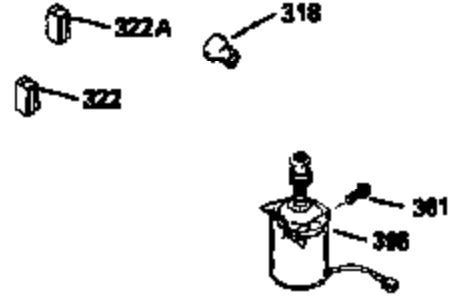

Ref #	Part Number	Qty	Description
420	730225	1	SAE 30 4-Cycle Engine Oil (Quart)

ILLUSTRATION SHOWS TYPICAL PARTS ONLY. ORDER BY PART NUMBER. PARTS NOT LISTED ARE SUPPLIED BY OEM.

VIEW 2 OF 3

Ref #	Part Number	Qty	Description
243	650899	2	Screw, 10-32 x 2-3/32"
245A	35705	1	Air Cleaner Filter
245	35500	1	Air Cleaner Filter
247	35505	2	Air Cleaner Tube Clamp
248	35504	1	Air Cleaner Tube
250	35503	1	Air Cleaner Cover
263	35502	1	Trim Ring
287	650884	2	Screw, 8-32 x 1/2"
299	650900	2	"U" Type Nut, 10-32
301	35355	1	Fuel Cap
347	650898	4	Screw, 10-32 x 27/32"
370	34144	1	Primer Decal

ILLUSTRATION SHOWS TYPICAL PARTS ONLY. ORDER BY PART NUMBER. PARTS NOT LISTED ARE SUPPLIED BY OEM.

VIEW 3 OF 3

Ref #	Part Number	Qty	Description
19	31361	1	Extension Spring
53	31745	1	Tang Washer
55	34647	1	PTO Shaft
56	31746	1	Left Hand Worm Gear
57	33537	1	Retaining Ring
58	31744	1	Oil Seal
59	31747	2	Washer
69	35261	1	* Mounting Flange Gasket
87	650492	1	Screw, 1/4-20 x 2-1/4"
182	6201	2	Screw, 1/4-28 x 7/8"
185	31384A	1	Intake Pipe (Incl. 224)
186	34337	1	Governor Link
223	650451	2	Screw, 1/4-20 x 1"
245	35500	1	Air Cleaner Filter
245A	35705	1	Air Cleaner Filter
250	35503	1	Air Cleaner Cover
260	35497	1	Blower Housing
276	33753	1	Locking Plate
277	650795	2	Screw, 1/4-20 x 2-1/4"
322	35013	1	Connector Body
361	650831	2	Screw, 1/4-20 x 1/2"
395	35707	1	Electric Starter Motor (12 Volt)