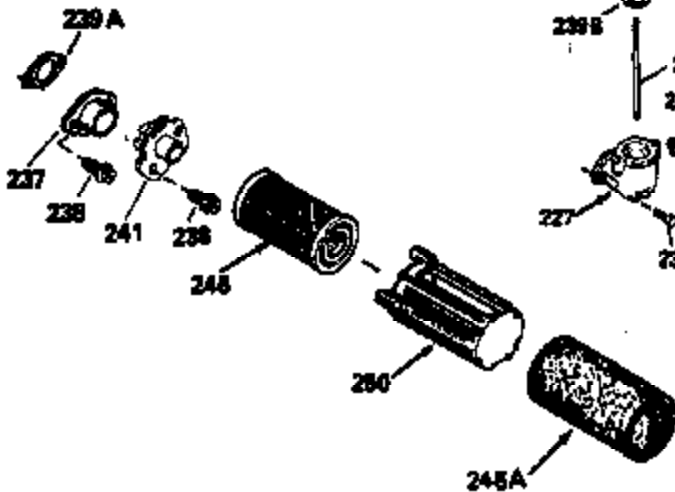

Ref #	Part Number	Qty	Description
420	730225	1	SAE 30 4-Cycle Engine Oil (Quart)

ILLUSTRATION SHOWS TYPICAL PARTS ONLY. ORDER BY PART NUMBER. PARTS NOT LISTED ARE SUPPLIED BY OEM.

VIEW 2 OF 3

Ref #	Part Number	Qty	Description
243	650899	2	Screw, 10-32 x 2-3/32"
245A	35705	1	Air Cleaner Filter
245	35500	1	Air Cleaner Filter
247	35505	2	Air Cleaner Tube Clamp
248	35504	1	Air Cleaner Tube
250	35503	1	Air Cleaner Cover
263	35502	1	Trim Ring
287	650884	2	Screw, 8-32 x 1/2"
299	650900	2	"U" Type Nut, 10-32
301	35355	1	Fuel Cap
347	650898	4	Screw, 10-32 x 27/32"
370	34144	1	Primer Decal

ILLUSTRATION SHOWS TYPICAL PARTS ONLY. ORDER BY PART NUMBER. PARTS NOT LISTED ARE SUPPLIED BY OEM.

VIEW 3 OF 3

Ref #	Part Number	Qty	Description
19	31361	1	Extension Spring
53	31745	1	Tang Washer
55	34647	1	PTO Shaft
56	31746	1	Left Hand Worm Gear
57	33537	1	Retaining Ring
58	31744	1	Oil Seal
59	31747	2	Washer
69	35261	1	* Mounting Flange Gasket
87	650492	1	Screw, 1/4-20 x 2-1/4"
182	6201	2	Screw, 1/4-28 x 7/8"
185	31384A	1	Intake Pipe (Incl. 224)
186	34337	1	Governor Link
223	650451	2	Screw, 1/4-20 x 1"
245	35500	1	Air Cleaner Filter
245A	35705	1	Air Cleaner Filter
250	35503	1	Air Cleaner Cover
260	35497	1	Blower Housing
276	33753	1	Locking Plate
277	650795	2	Screw, 1/4-20 x 2-1/4"
322	35013	1	Connector Body
361	650831	2	Screw, 1/4-20 x 1/2"
395	35707	1	Electric Starter Motor (12 Volt)