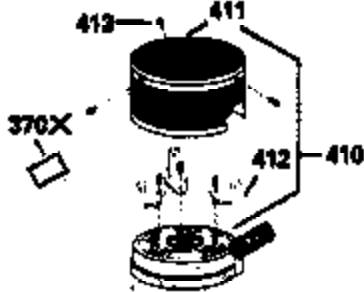

ILLUSTRATION SHOWS TYPICAL PARTS ONLY. ORDER BY PART NUMBER. PARTS NOT LISTED ARE SUPPLIED BY OEM.

VIEW 3 OF 3

Ref #	Part Number	Qty	Description
19	31361	1	Extension Spring
69	35261	1	* Mounting Flange Gasket
182	6201	2	Screw, 1/4-28 x 7/8"
185	31384A	1	Intake Pipe (Incl. 224)
186	34337	1	Governor Link
223	650451	2	Screw, 1/4-20 x 1"
245	35500	1	Air Cleaner Filter
250	35503	1	Air Cleaner Cover
260	35497	1	Blower Housing
276	33753	1	Locking Plate
277	650795	2	Screw, 1/4-20 x 2-1/4"