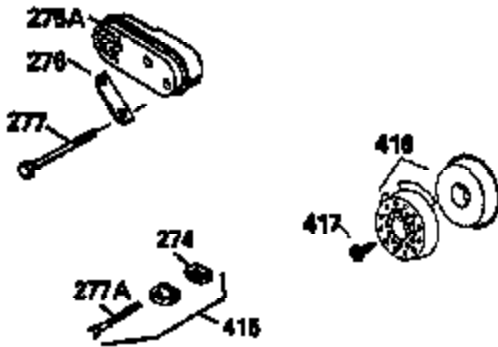

ILLUSTRATION SHOWS TYPICAL PARTS ONLY. ORDER BY PART NUMBER. PARTS NOT LISTED ARE SUPPLIED BY OEM.

VIEW 3 OF 3

Ref #	Part Number	Qty	Description
19	31361	1	Extension Spring
69	35261	1	* Mounting Flange Gasket
182	6201	2	Screw, 1/4-28 x 7/8"
185	31384A	1	Intake Pipe (Incl. 224)
186	34337	1	Governor Link
223	650451	2	Screw, 1/4-20 x 1"
245	35500	1	Air Cleaner Filter
250	35503	1	Air Cleaner Cover
260	35497	1	Blower Housing
276	33753	1	Locking Plate
277	650795	2	Screw, 1/4-20 x 2-1/4"