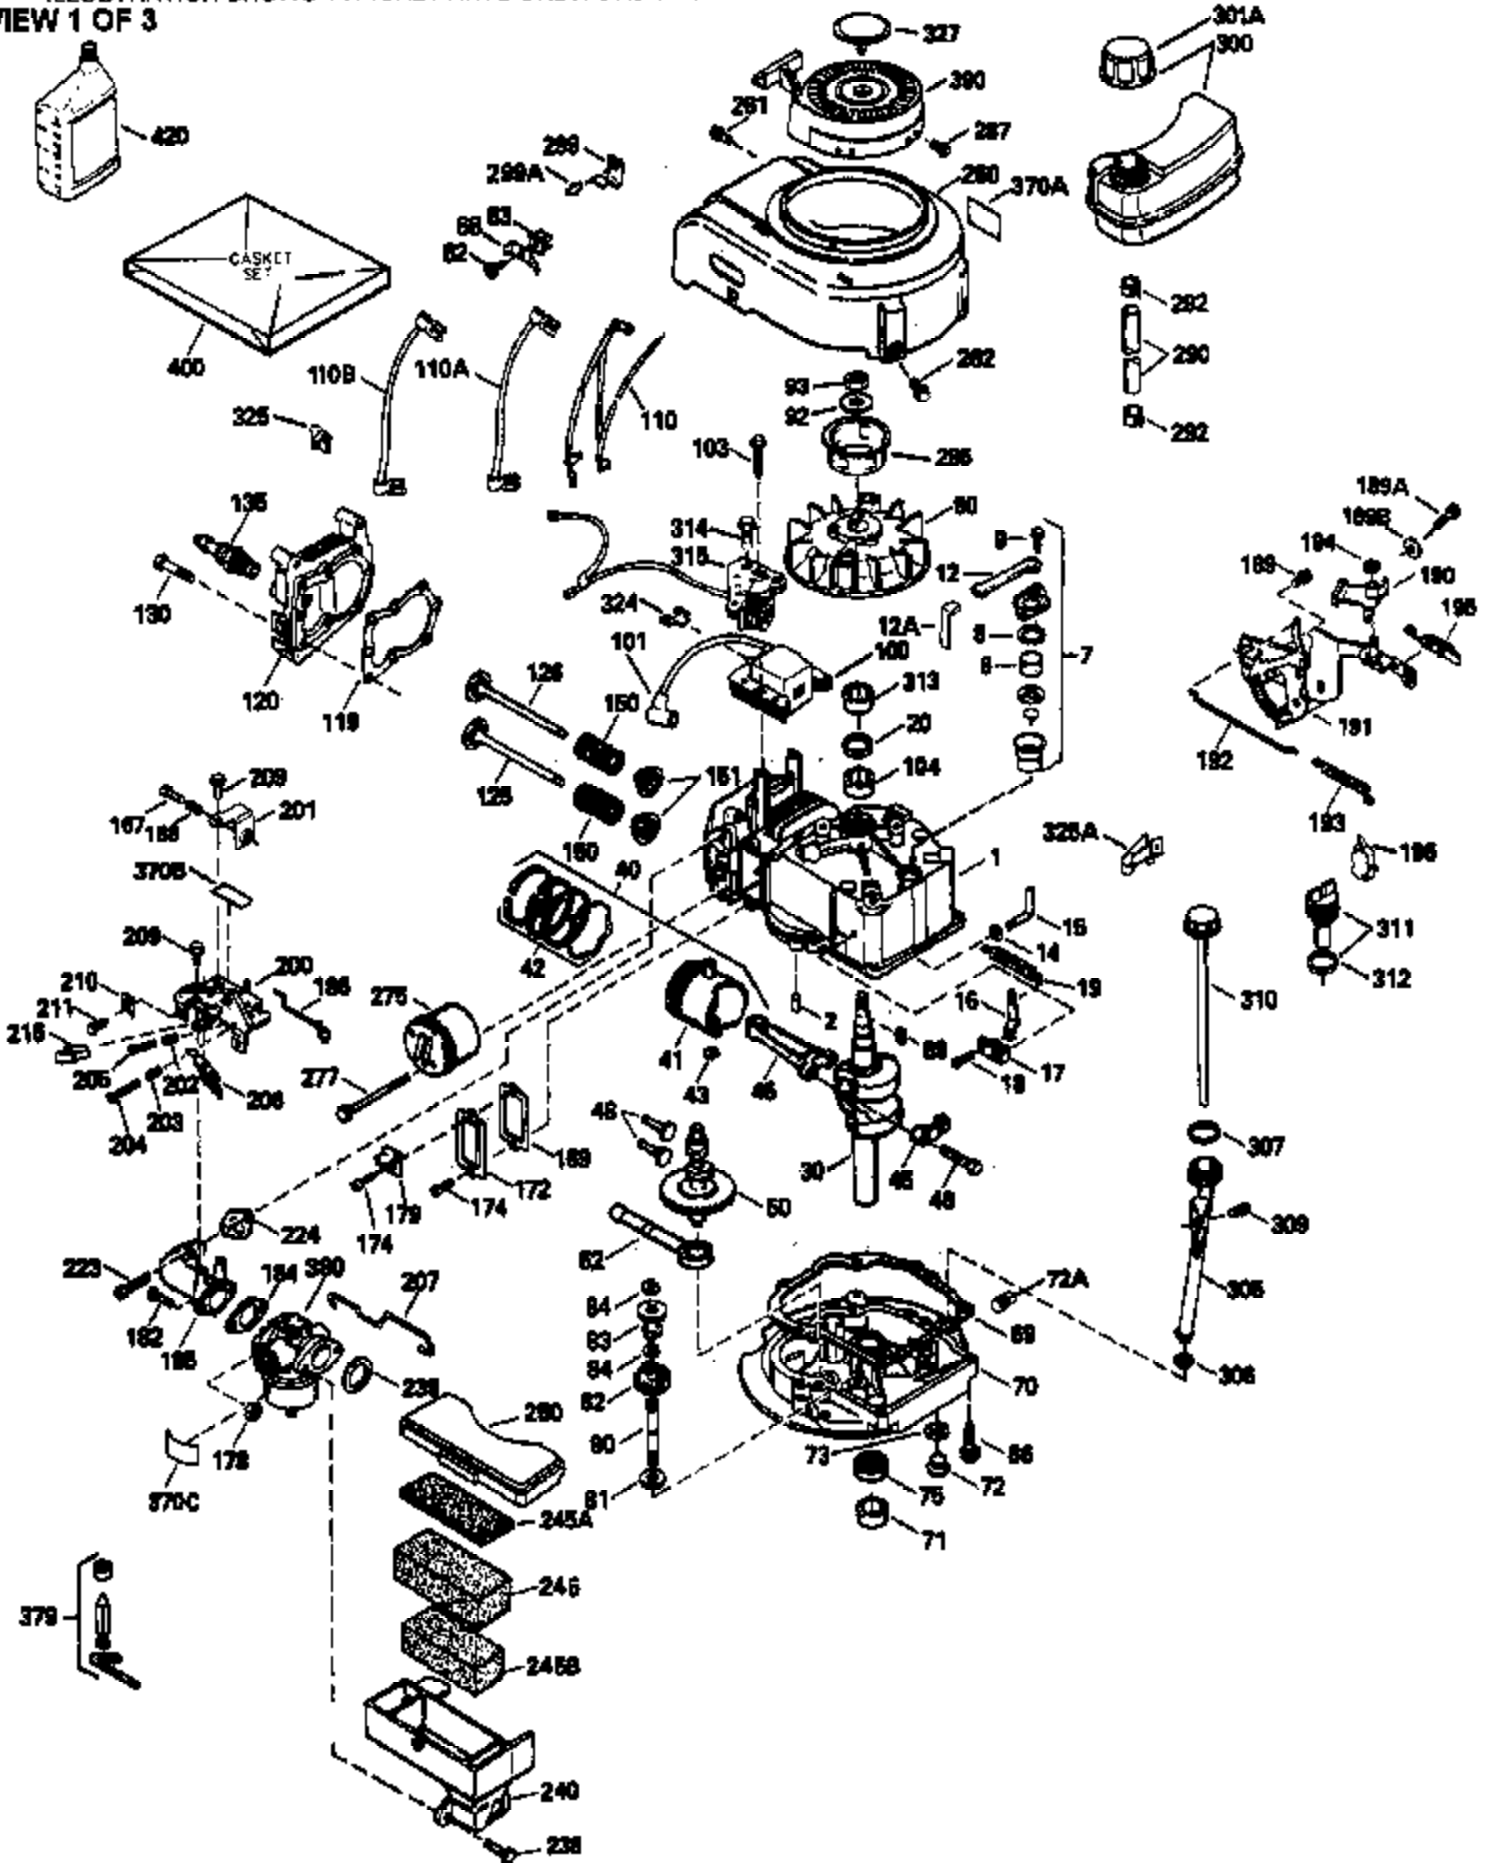

## Engine Parts List #1

Ref #	Part Number	Qty	Description
1	35010	1	Cylinder (Incl. 2 & 20)
2	26727	2	Dowel Pin
6	33734	1	Breather Element
7	34214A	1	Breather Ass'y. (Incl. 6, 8 & 9)
8	33735	1	* Breather Gasket
9	30200	2	Screw, 10-24 x 9/16"
12	35496	1	Breather Tube
14	28277	1	Washer
15	30589	1	Governor Rod (Incl. 14)
16	31383A	1	Governor Lever
17	31335	1	Governor Lever Clamp
18	650548	1	Screw, 8-32 x 5/16"
19	31361	1	Extension Spring
20	32600	1	Oil Seal
30	34570A	1	Crankshaft
40	35544A	1	Piston, Pin & Ring Set (Std.)
40	35545A	1	Piston, Pin & Ring Set (.010" OS)
40	35546	1	Piston, Pin & Ring Set (.020" OS)
41	35541	1	Piston & Pin Ass'y. (Std.) (Incl. 43)
41	35542	1	Piston & Pin Ass'y. (.010" OS) (Incl. 43)
41	35543	1	Piston & Pin Ass'y. (.020" OS) (Incl. 43)
42	35547A	1	Ring Set (Std.)
42	35548A	1	Ring Set (.010" OS)
42	35549	1	Ring Set (.020" OS)
43	20381	2	Piston Pin Retaining Ring
45	32875	1	Connecting Rod Ass'y. (Incl. 46)
46	32610A	2	Connecting Rod Bolt
48	27241	2	Valve Lifter
50	35990	1	Camshaft (BCR)
52	29914	1	Oil Pump Ass'y.
69	35261	1	* Mounting Flange Gasket
70	34311C	1	Mounting Flange (Incl. 72, 75 & 80)
72	30572	1	Oil Drain Plug
75	27897	1	Oil Seal
80	30574	1	Governor Shaft
81	30590A	1	Washer
82	30591	1	Governor Gear Ass'y. (Incl. 81)
83	30588A	1	Governor Spool
84	29193	2	Retaining Ring
86	650488	6	Screw, 1/4-20 x 1-1/4"
89	611004	1	Flywheel Key
90	611112	1	Flywheel
92	650815	1	Belleville Washer
93	650816	1	Flywheel Nut
100	34443A	1	Solid State Ignition
101	610118	1	Spark Plug Cover
103	650814	2	Screw, Torx T-15, 10-24 x 1"
110	34961	1	Ground Wire
119	33015A	1	* Cylinder Head Gasket
120	34342	1	Cylinder Head
125	29313C	1	Exhaust Valve (Std.) (Incl. 151)
125	29315C	1	Exhaust Valve (1/32" OS) (Incl. 151)
126	29314B	1	Intake Valve (Std.) (Incl. 151)
126	29315C	1	Intake Valve (1/32" OS) (Incl. 151)
130	6021A	8	Screw, 5/16-18 x 1-1/2"
135	35395	1	Resistor Spark Plug (RJ19LM)
150	35991	2	Valve Spring
151	31673	2	Valve Spring Cap