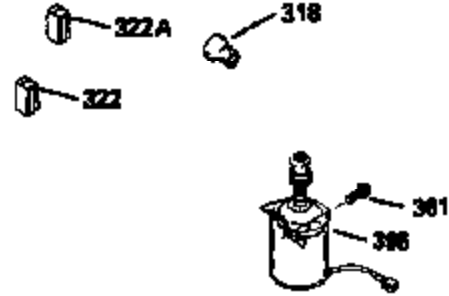

ILLUSTRATION SHOWS TYPICAL PARTS ONLY. ORDER BY PART NUMBER. PARTS NOT LISTED ARE SUPPLIED BY OEM.

VIEW 3 OF 3

Ref #	Part Number	Qty	Description
19	31361	1	Extension Spring
69	35261	1	* Mounting Flange Gasket
182	6201	2	Screw, 1/4-28 x 7/8"
185	31384A	1	Intake Pipe (Incl. 224)
186	34337	1	Governor Link
223	650451	2	Screw, 1/4-20 x 1"
245	35500	1	Air Cleaner Filter
250	35503	1	Air Cleaner Cover
260	35497	1	Blower Housing
276	33753	1	Locking Plate
277	650795	2	Screw, 1/4-20 x 2-1/4"