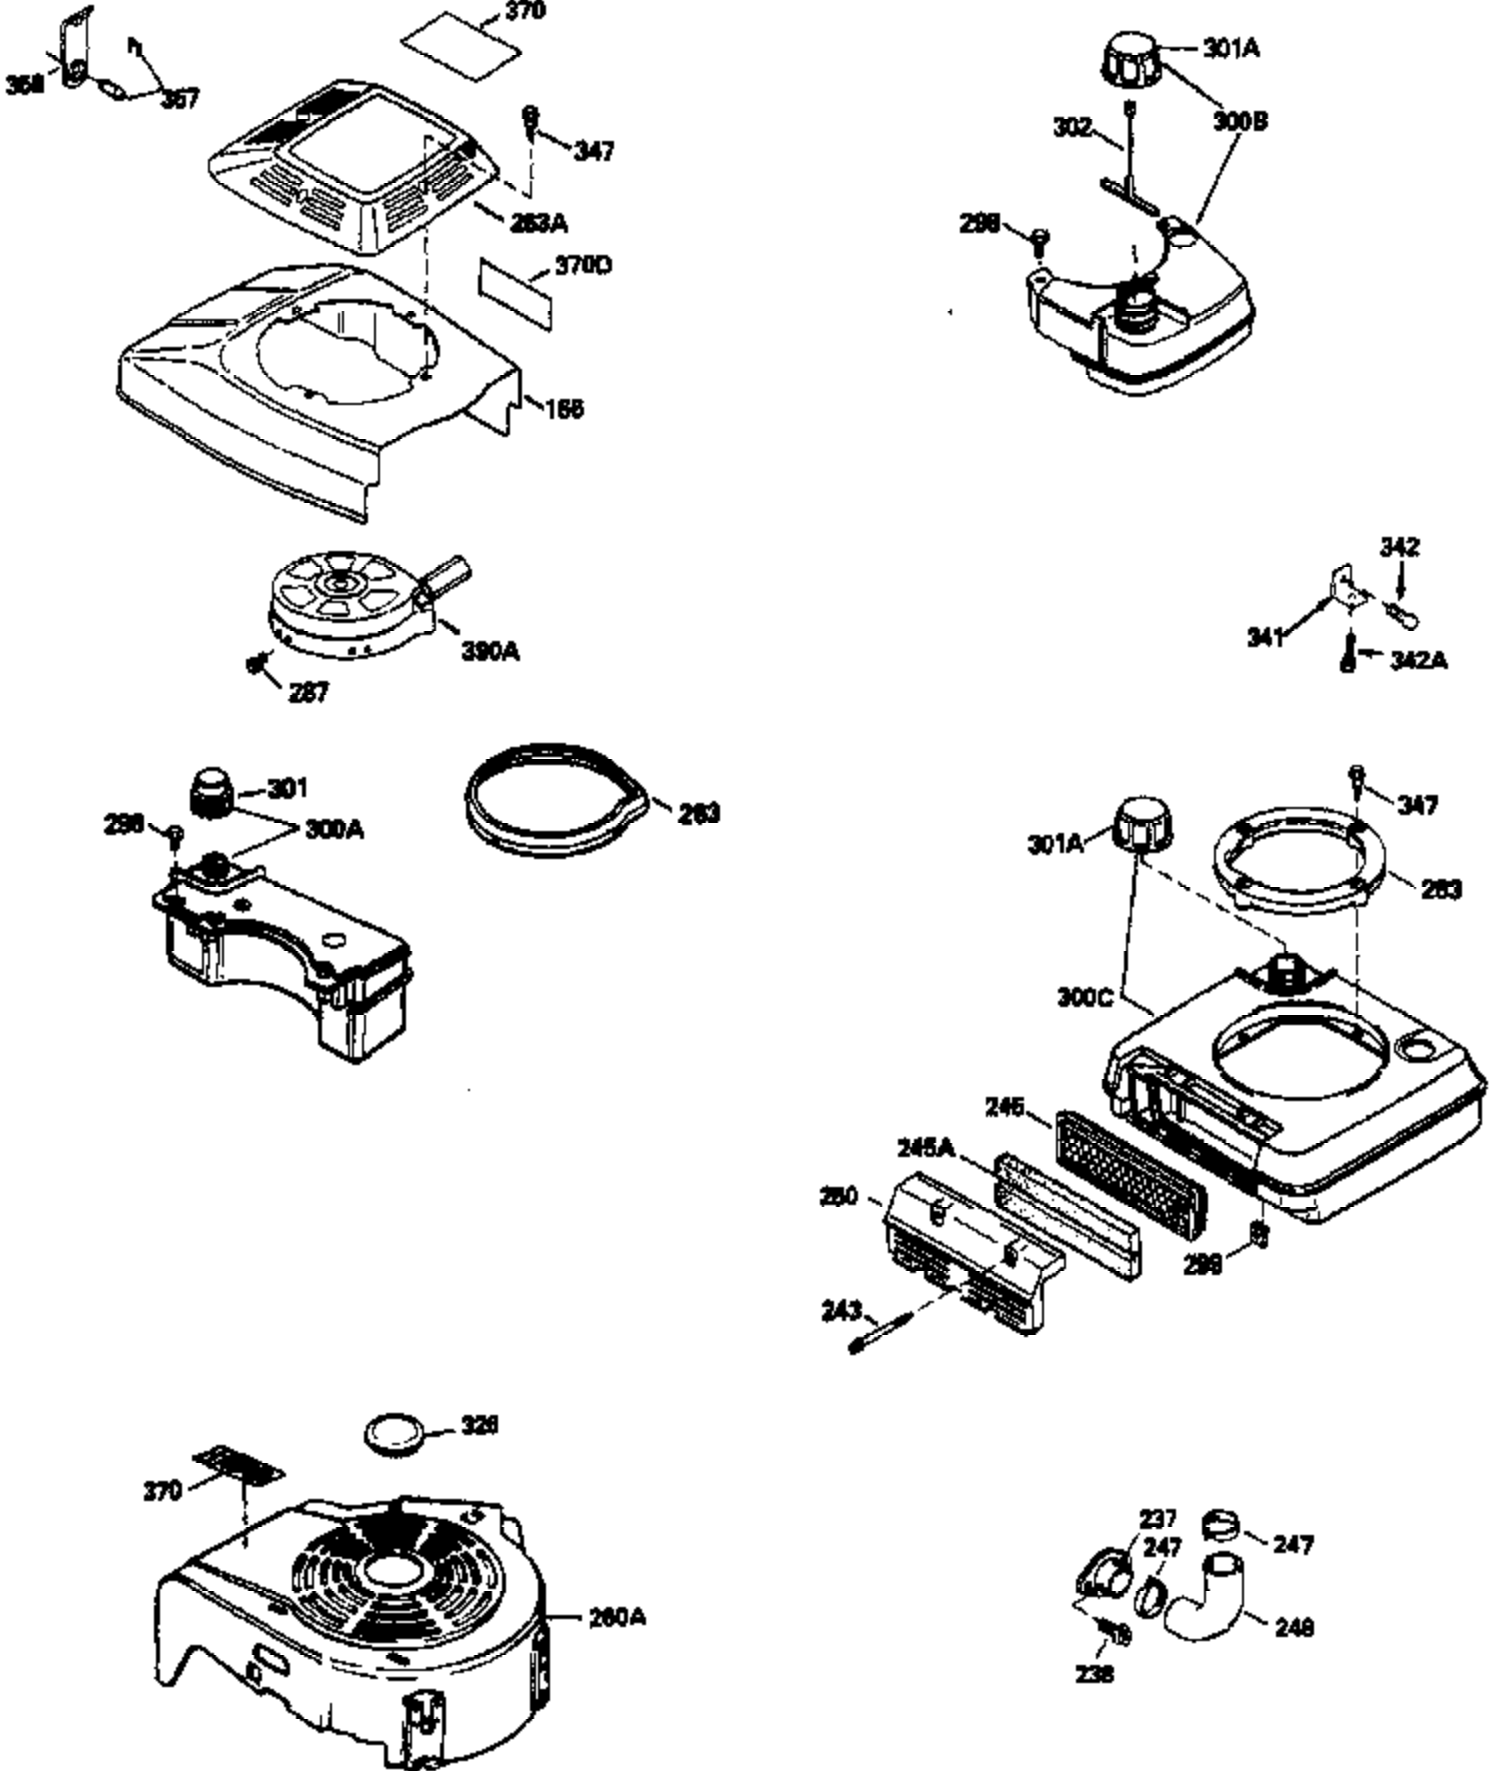

ILLUSTRATION SHOWS TYPICAL PARTS ONLY. ORDER BY PART NUMBER. PARTS NOT LISTED ARE SUPPLIED BY OEM.

VIEW 2 OF 3

Ref #	Part Number	Qty	Description
243	650899	2	Screw, 10-32 x 2-3/32"
245	35500	1	Air Cleaner Filter
247	35505	2	Air Cleaner Tube Clamp
248	35504	1	Air Cleaner Tube
250	35503	1	Air Cleaner Cover
263	35502	1	Trim Ring
287	650884	2	Screw, 8-32 x 1/2"
299	650900	2	"U" Type Nut, 10-32
301	35355	1	Fuel Cap
347	650898	4	Screw, 10-32 x 27/32"
370	34144	1	Primer Decal