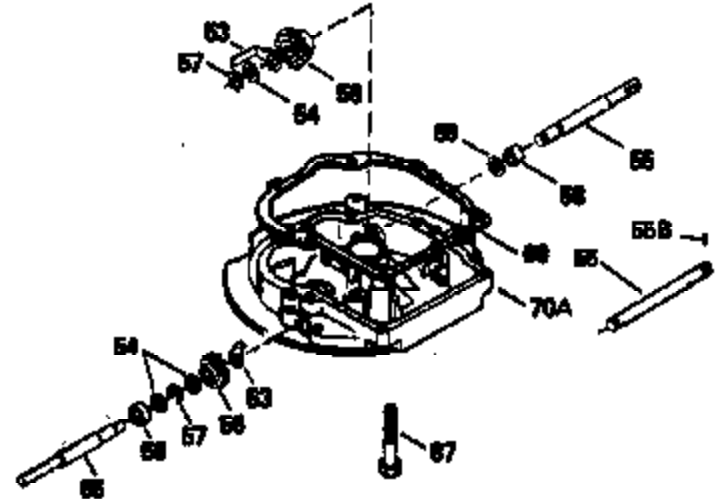

ILLUSTRATION SHOWS TYPICAL PARTS ONLY. ORDER BY PART NUMBER. PARTS NOT LISTED ARE SUPPLIED BY OEM.

VIEW 2 OF 3

Ref #	Part Number	Qty	Description
243	650899	2	Screw, 10-32 x 2-3/32"
245	35500	1	Air Cleaner Filter
247	35505	2	Air Cleaner Tube Clamp
248	35504	1	Air Cleaner Tube
250	35503	1	Air Cleaner Cover
263	35502	1	Trim Ring
287	650884	2	Screw, 8-32 x 1/2"
299	650900	2	"U" Type Nut, 10-32
301	35355	1	Fuel Cap
347	650898	4	Screw, 10-32 x 27/32"
370	34144	1	Primer Decal

ILLUSTRATION SHOWS TYPICAL PARTS ONLY. ORDER BY PART NUMBER. PARTS NOT LISTED ARE SUPPLIED BY OEM.

VIEW 3 OF 3

Ref #	Part Number	Qty	Description
19	31361	1	Extension Spring
69	35261	1	* Mounting Flange Gasket
182	6201	2	Screw, 1/4-28 x 7/8"
185	31384A	1	Intake Pipe (Incl. 224)
186	34337	1	Governor Link
223	650451	2	Screw, 1/4-20 x 1"
245	35500	1	Air Cleaner Filter
250	35503	1	Air Cleaner Cover
260	35497	1	Blower Housing
276	33753	1	Locking Plate
277	650795	2	Screw, 1/4-20 x 2-1/4"