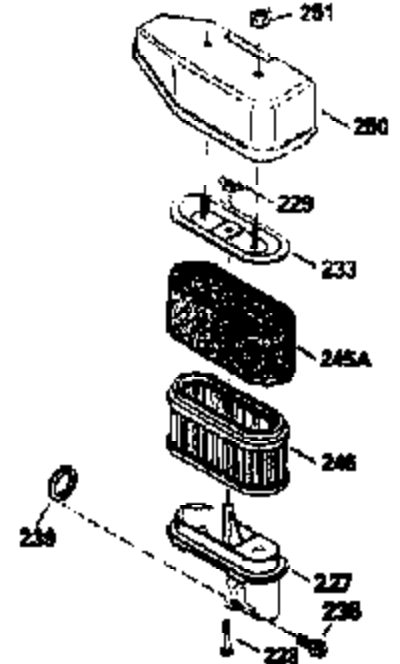

ILLUSTRATION SHOWS TYPICAL PARTS ONLY. ORDER BY PART NUMBER. PARTS NOT LISTED ARE SUPPLIED BY OEM.

VIEW 3 OF 3

Ref #	Part Number	Qty	Description
19	31361	1	Extension Spring
69	35261	1	* Mounting Flange Gasket
182	6201	2	Screw, 1/4-28 x 7/8"
185	31384A	1	Intake Pipe (Incl. 224)
186	34337	1	Governor Link
223	650451	2	Screw, 1/4-20 x 1"
245	35500	1	Air Cleaner Filter
250	35503	1	Air Cleaner Cover
260	35497	1	Blower Housing
276	33753	1	Locking Plate
277	650795	2	Screw, 1/4-20 x 2-1/4"