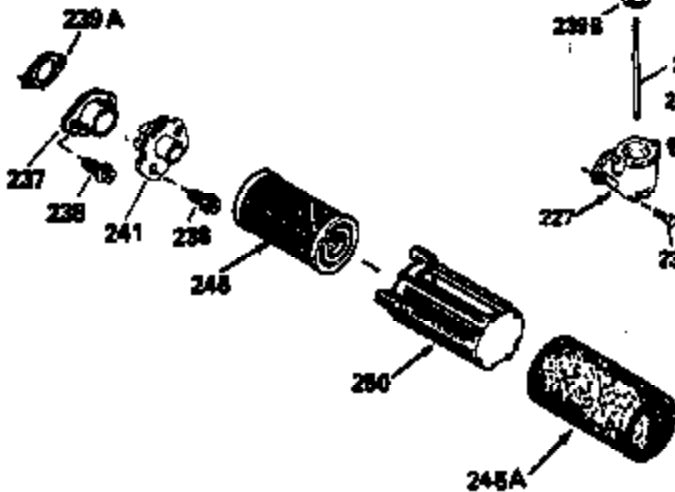

ILLUSTRATION SHOWS TYPICAL PARTS ONLY. ORDER BY PART NUMBER. PARTS NOT LISTED ARE SUPPLIED BY OEM.

VIEW 3 OF 3

Ref #	Part Number	Qty	Description
19	31361	1	Extension Spring
69	35261	1	* Mounting Flange Gasket
182	6201	2	Screw, 1/4-28 x 7/8"
185	31384A	1	Intake Pipe (Incl. 224)
186	34337	1	Governor Link
223	650451	2	Screw, 1/4-20 x 1"
245	35500	1	Air Cleaner Filter
250	35503	1	Air Cleaner Cover
260	35497	1	Blower Housing
276	33753	1	Locking Plate
277	650795	2	Screw, 1/4-20 x 2-1/4"