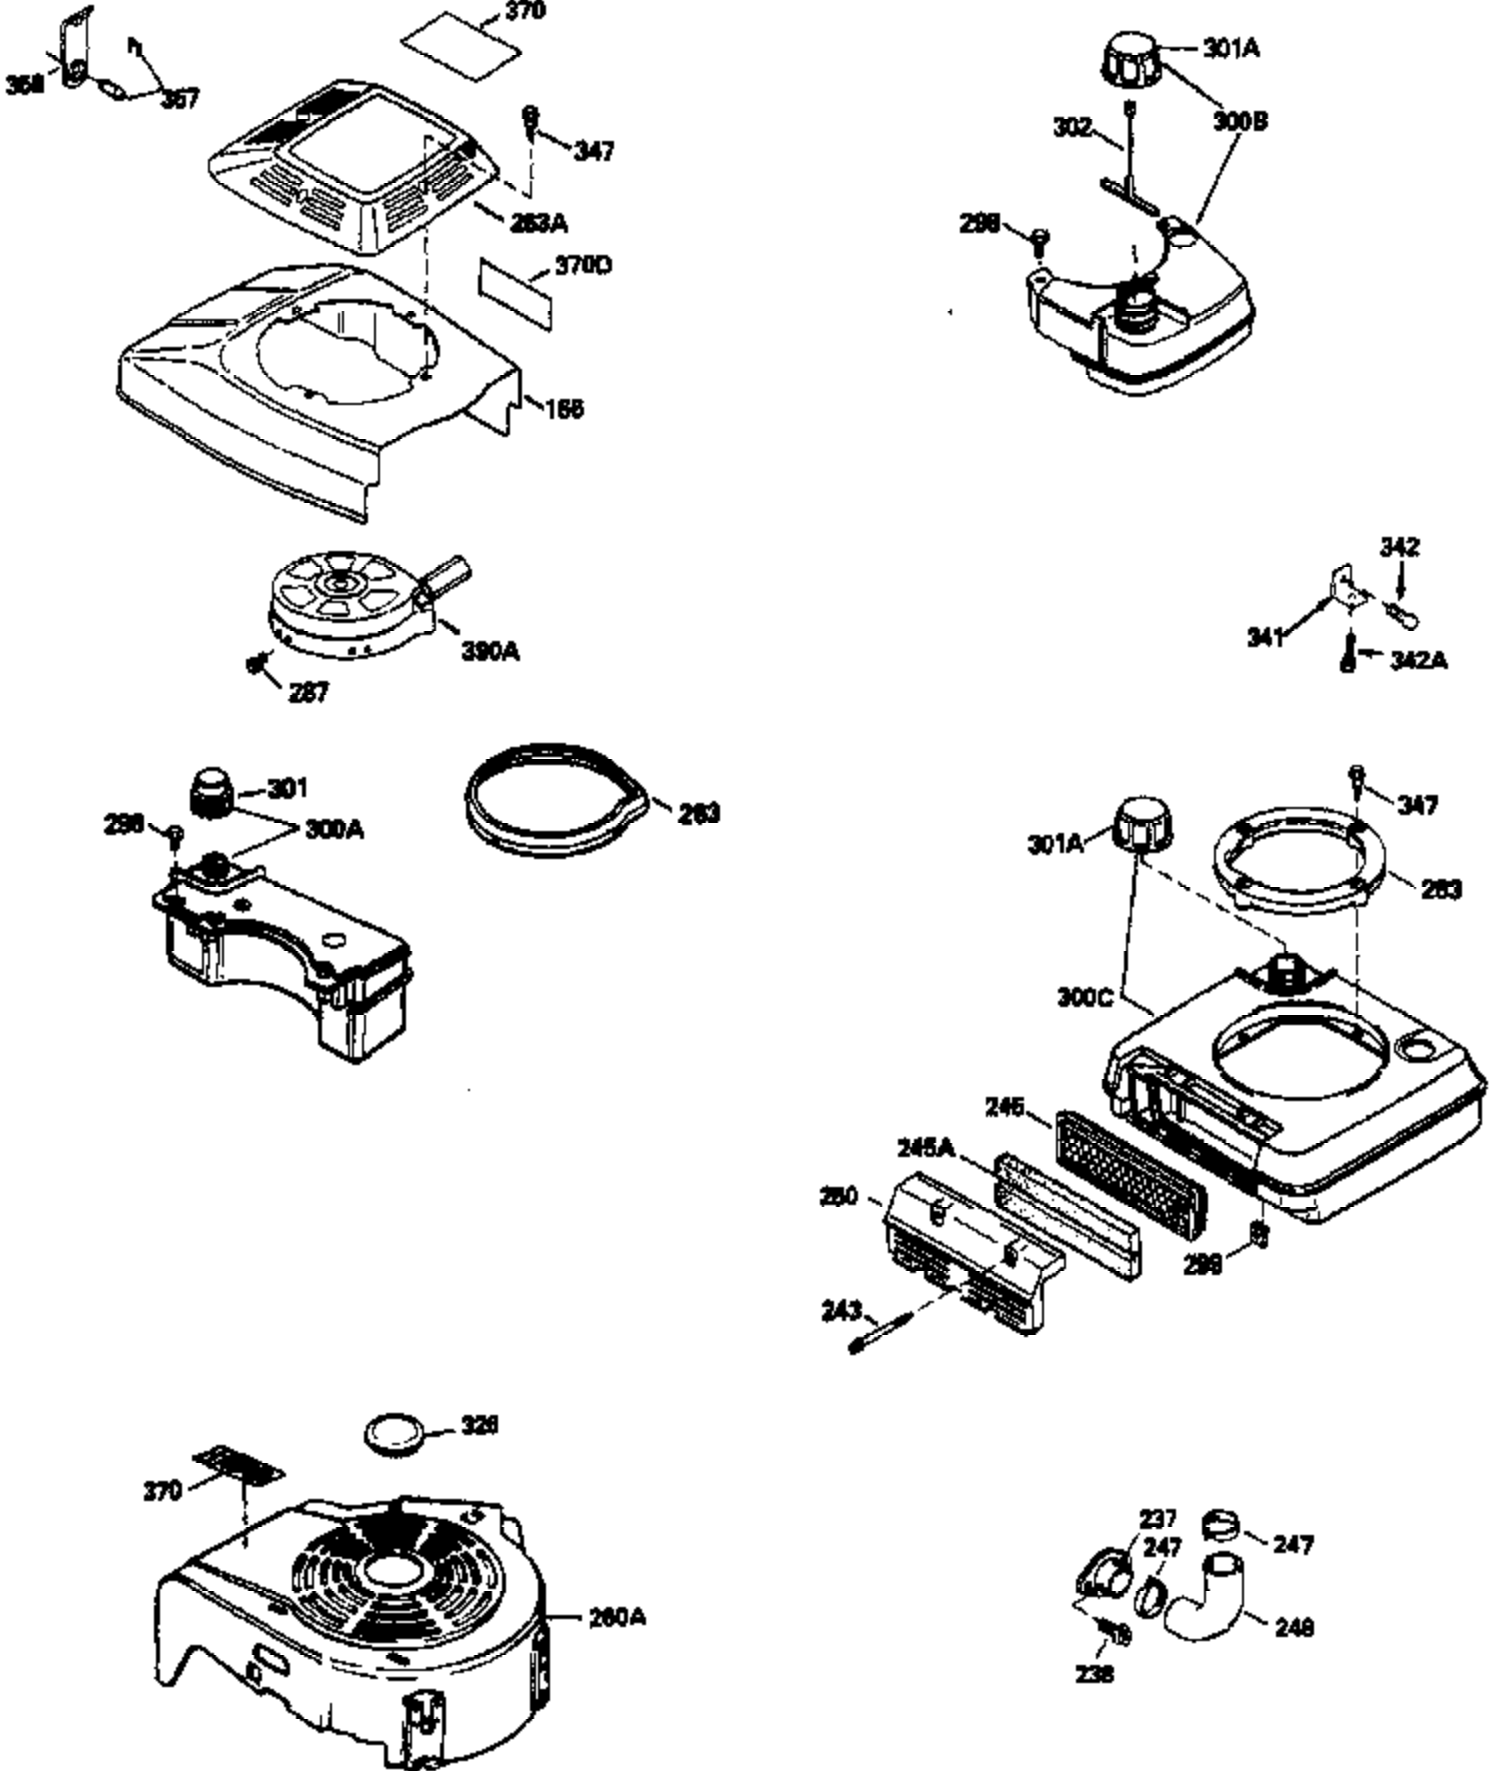

ILLUSTRATION SHOWS TYPICAL PARTS ONLY. ORDER BY PART NUMBER. PARTS NOT LISTED ARE SUPPLIED BY OEM.

VIEW 2 OF 3

Ref #	Part Number	Qty	Description
243	650899	2	Screw, 10-32 x 2-3/32"
245A	35705	1	Air Cleaner Filter
245	35500	1	Air Cleaner Filter
247	35505	2	Air Cleaner Tube Clamp
248	35504	1	Air Cleaner Tube
250	35503	1	Air Cleaner Cover
263	35502	1	Trim Ring
287	650926	2	Screw, 8-32 x 21/64"
299	650900	2	"U" Type Nut, 10-32
301	35355	1	Fuel Cap
347	650898	4	Screw, 10-32 x 27/32"
370	36260	1	Primer Decal