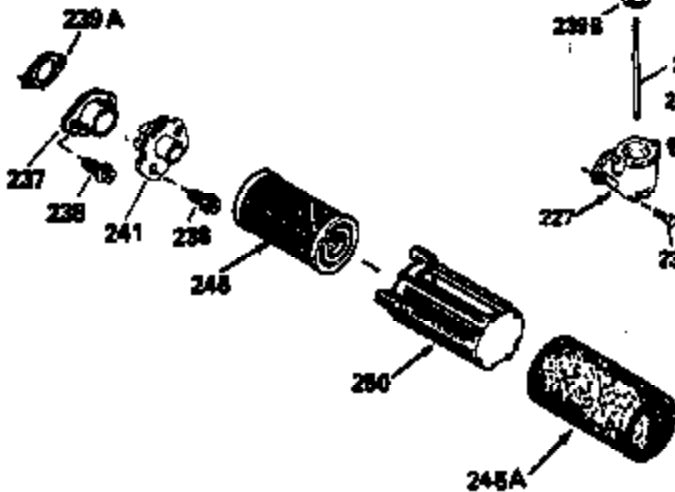

ILLUSTRATION SHOWS TYPICAL PARTS ONLY. ORDER BY PART NUMBER. PARTS NOT LISTED ARE SUPPLIED BY OEM.

VIEW 2 OF 3

Ref #	Part Number	Qty	Description
243	650899	2	Screw, 10-32 x 2-3/32"
245A	35705	1	Air Cleaner Filter
245	35500	1	Air Cleaner Filter
247	35505	2	Air Cleaner Tube Clamp
248	35504	1	Air Cleaner Tube
250	35503	1	Air Cleaner Cover
263	35502	1	Trim Ring
287	650926	2	Screw, 8-32 x 21/64"
299	650900	2	"U" Type Nut, 10-32
301	35355	1	Fuel Cap
347	650898	4	Screw, 10-32 x 27/32"
370	36260	1	Primer Decal

ILLUSTRATION SHOWS TYPICAL PARTS ONLY. ORDER BY PART NUMBER. PARTS NOT LISTED ARE SUPPLIED BY OEM.

VIEW 3 OF 3

Ref #	Part Number	Qty	Description
19	31361	1	Extension Spring
69	35261	1	* Mounting Flange Gasket
182	6201	2	Screw, 1/4-28 x 7/8"
185	31384A	1	Intake Pipe (Incl. 224)
186	34337	1	Governor Link
223	650451	2	Screw, 1/4-20 x 1"
245	35500	1	Air Cleaner Filter
245A	35705	1	Air Cleaner Filter
250	35503	1	Air Cleaner Cover
260	35497	1	Blower Housing
276	33753	1	Locking Plate
277	650795	2	Screw, 1/4-20 x 2-1/4"