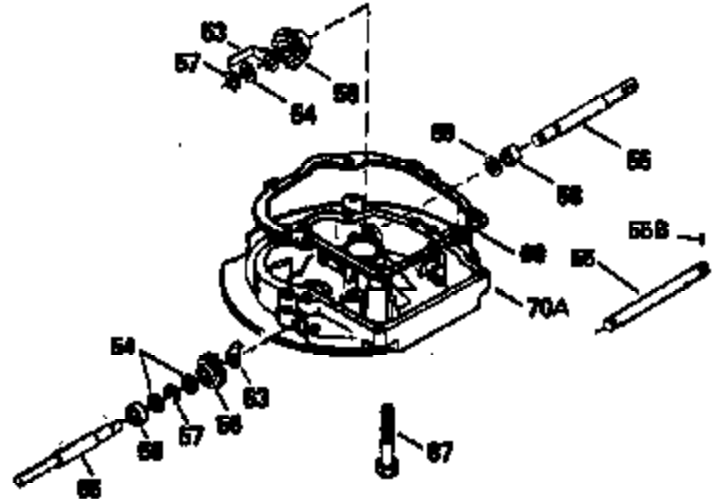

ILLUSTRATION SHOWS TYPICAL PARTS ONLY. ORDER BY PART NUMBER. PARTS NOT LISTED ARE SUPPLIED BY OEM.

VIEW 2 OF 3

Ref #	Part Number	Qty	Description
243	650899	2	Screw, 10-32 x 2-3/32"
245A	35705	1	Air Cleaner Filter
245	35500	1	Air Cleaner Filter
247	35505	2	Air Cleaner Tube Clamp
248	35504	1	Air Cleaner Tube
250	35503	1	Air Cleaner Cover
263	35502	1	Trim Ring
287	650926	2	Screw, 8-32 x 21/64"
299	650900	2	"U" Type Nut, 10-32
301	35355	1	Fuel Cap
347	650898	4	Screw, 10-32 x 27/32"
370	36260	1	Primer Decal

ILLUSTRATION SHOWS TYPICAL PARTS ONLY. ORDER BY PART NUMBER. PARTS NOT LISTED ARE SUPPLIED BY OEM.

VIEW 3 OF 3

Ref #	Part Number	Qty	Description
19	31361	1	Extension Spring
69	35261	1	* Mounting Flange Gasket
182	6201	2	Screw, 1/4-28 x 7/8"
185	31384A	1	Intake Pipe (Incl. 224)
186	34337	1	Governor Link
223	650451	2	Screw, 1/4-20 x 1"
245	35500	1	Air Cleaner Filter
245A	35705	1	Air Cleaner Filter
250	35503	1	Air Cleaner Cover
260	35497	1	Blower Housing
276	33753	1	Locking Plate
277	650795	2	Screw, 1/4-20 x 2-1/4"