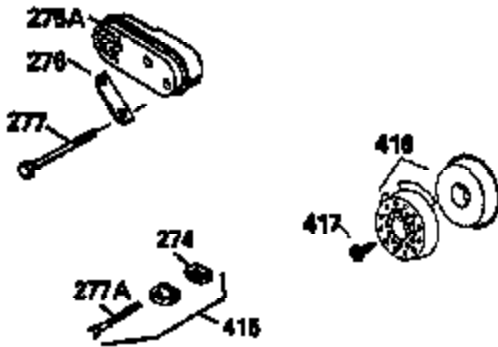

ILLUSTRATION SHOWS TYPICAL PARTS ONLY. ORDER BY PART NUMBER. PARTS NOT LISTED ARE SUPPLIED BY OEM.

VIEW 2 OF 3

Ref #	Part Number	Qty	Description
243	650899	2	Screw, 10-32 x 2-3/32"
245A	35705	1	Air Cleaner Filter
245	35500	1	Air Cleaner Filter
247	35505	2	Air Cleaner Tube Clamp
248	35504	1	Air Cleaner Tube
250	35503	1	Air Cleaner Cover
263	35502	1	Trim Ring
287	650926	2	Screw, 8-32 x 21/64"
299	650900	2	"U" Type Nut, 10-32
301	35355	1	Fuel Cap
347	650898	4	Screw, 10-32 x 27/32"
370	36260	1	Primer Decal

ILLUSTRATION SHOWS TYPICAL PARTS ONLY. ORDER BY PART NUMBER. PARTS NOT LISTED ARE SUPPLIED BY OEM.

VIEW 3 OF 3

Ref #	Part Number	Qty	Description
19	31361	1	Extension Spring
69	35261	1	* Mounting Flange Gasket
182	6201	2	Screw, 1/4-28 x 7/8"
185	31384A	1	Intake Pipe (Incl. 224)
186	34337	1	Governor Link
223	650451	2	Screw, 1/4-20 x 1"
245	35500	1	Air Cleaner Filter
245A	35705	1	Air Cleaner Filter
250	35503	1	Air Cleaner Cover
260	35497	1	Blower Housing
276	33753	1	Locking Plate
277	650795	2	Screw, 1/4-20 x 2-1/4"