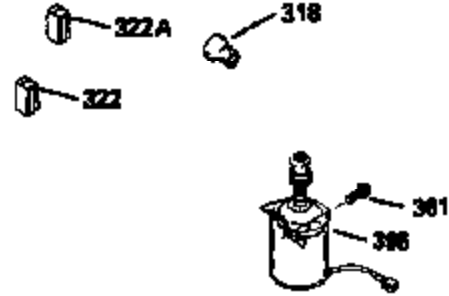

ILLUSTRATION SHOWS TYPICAL PARTS ONLY. ORDER BY PART NUMBER. PARTS NOT LISTED ARE SUPPLIED BY OEM.

VIEW 3 OF 3

Ref #	Part Number	Qty	Description
19	31361	1	Extension Spring
69	35261	1	* Mounting Flange Gasket
182	6201	2	Screw, 1/4-28 x 7/8"
185	31384A	1	Intake Pipe (Incl. 224)
186	34337	1	Governor Link
223	650451	2	Screw, 1/4-20 x 1"
245	35500	1	Air Cleaner Filter
245A	35705	1	Air Cleaner Filter
250	35503	1	Air Cleaner Cover
260	35497	1	Blower Housing
276	33753	1	Locking Plate
277	650795	2	Screw, 1/4-20 x 2-1/4"