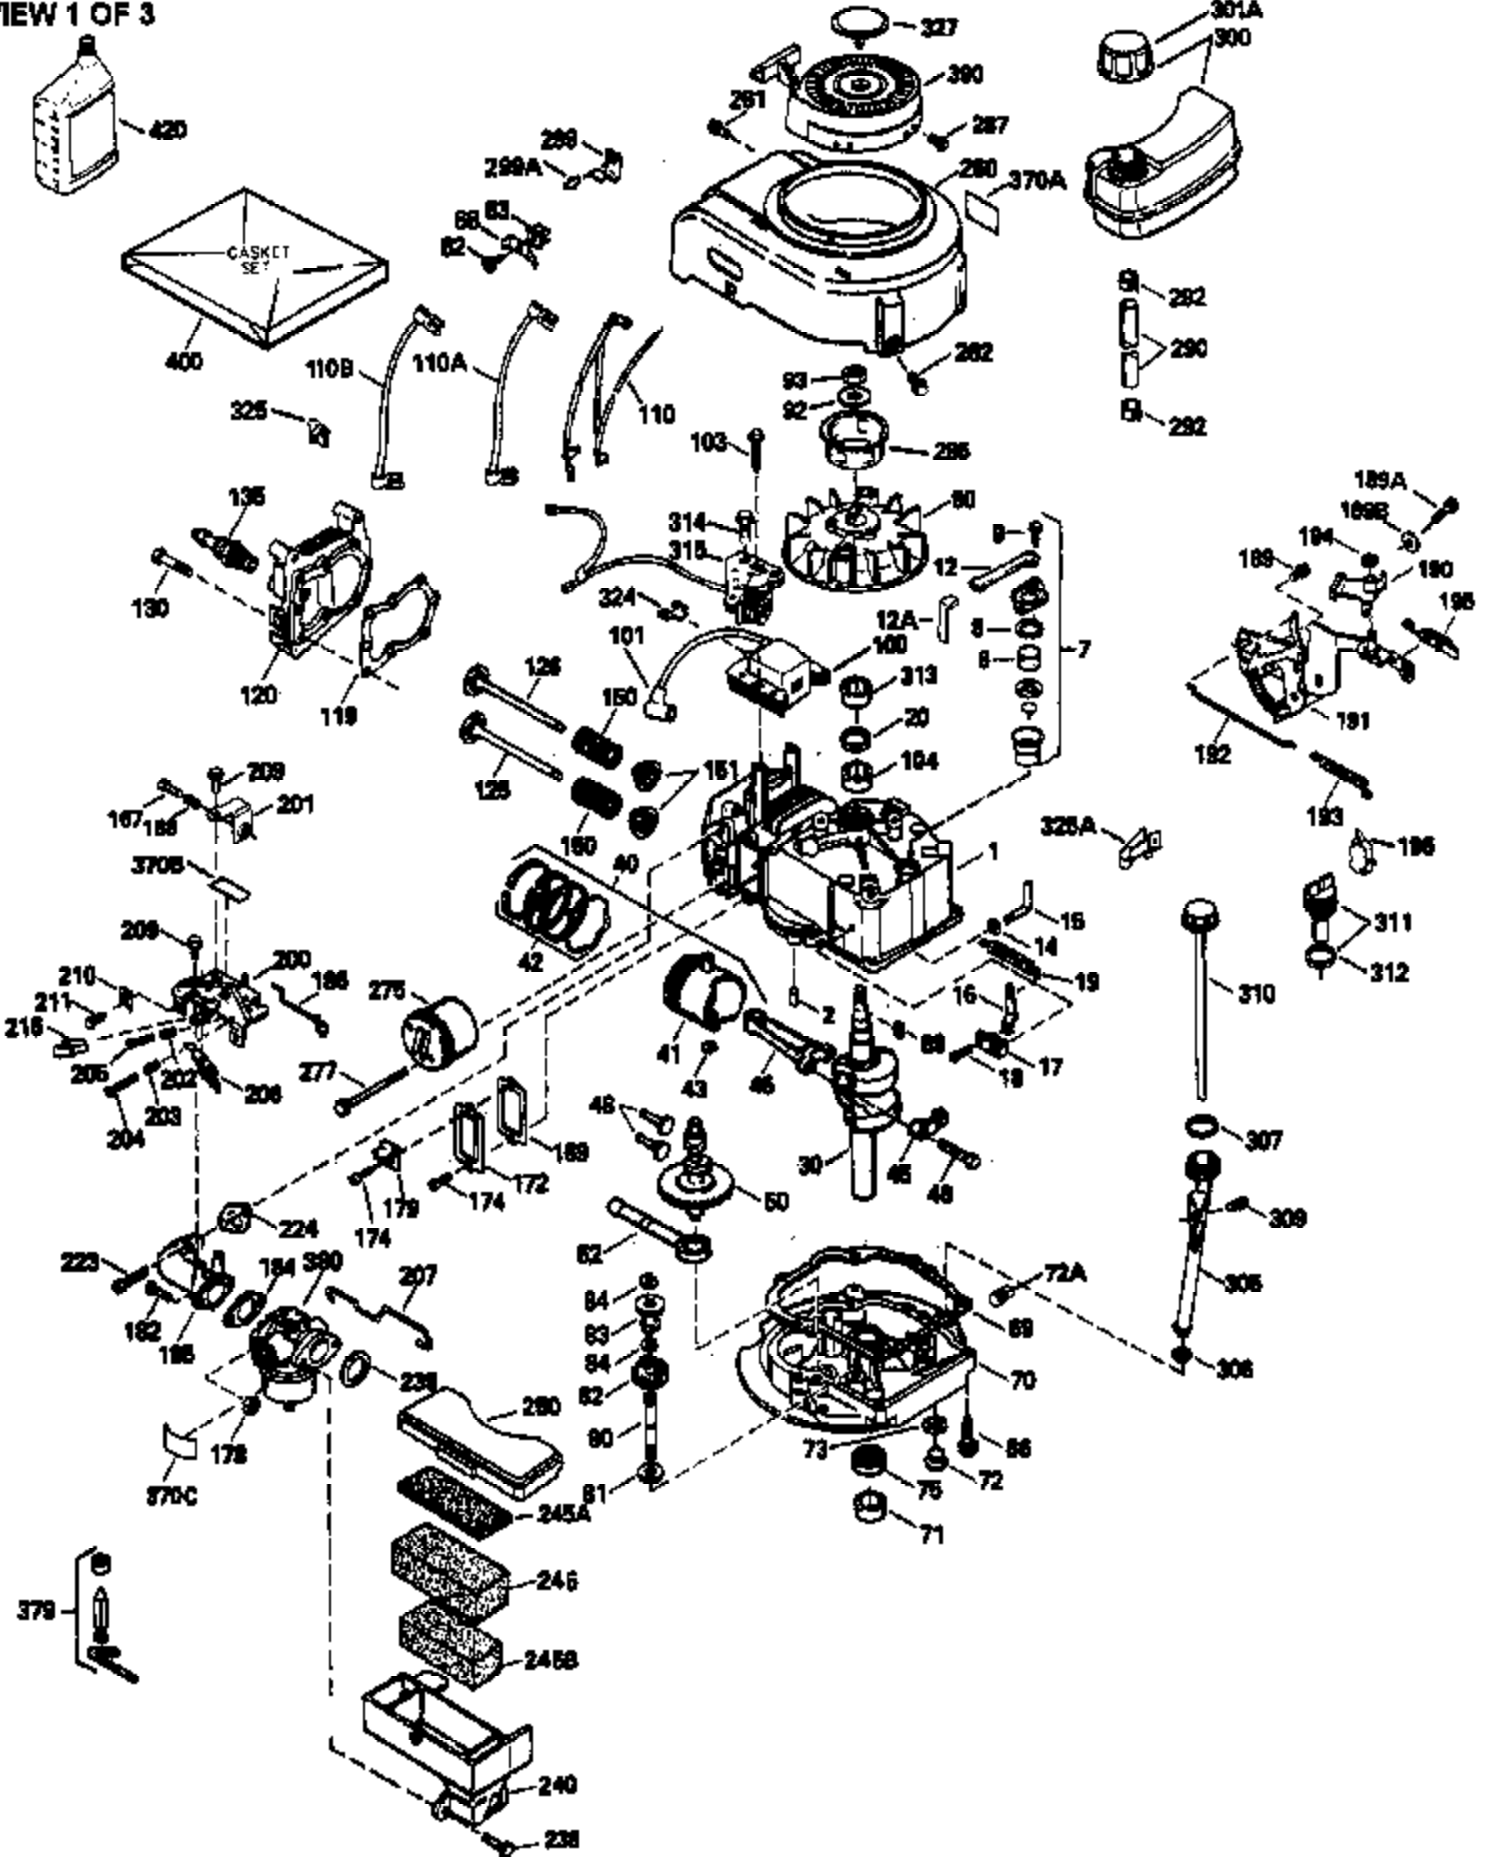

ILLUSTRATION SHOWS TYPICAL PARTS ONLY. ORDER BY PART NUMBER. PARTS NOT LISTED ARE SUPPLIED BY OEM.
VIEW 1 OF 3

Engine Parts List #1

Ref #	Part Number	Qty	Description
1	35513	1	Cylinder (Incl. 2 & 20)
2	26727	2	Dowel Pin
6	33734	1	Breather Element
7	34214A	1	Breather Ass'y. (Incl. 6, 8 & 9)
8	33735	1	* Breather Gasket
9	30200	2	Screw, 10-24 x 9/16"
12	35496	1	Breather Tube
14	28277	1	Washer
15	30589	1	Governor Rod (Incl. 14)
16	31383A	1	Governor Lever
17	31335	1	Governor Lever Clamp
18	650548	1	Screw, 8-32 x 5/16"
19	31361	1	Extension Spring
20	32600	1	Oil Seal
30	34570A	1	Crankshaft
40	35544A	1	Piston, Pin & Ring Set (Std.)
40	35545A	1	Piston, Pin & Ring Set (.010" OS)
40	35546	1	Piston, Pin & Ring Set (.020" OS)
41	35541	1	Piston & Pin Ass'y. (Std.) (Incl. 43)
41	35542	1	Piston & Pin Ass'y. (.010" OS) (Incl. 43)
41	35543	1	Piston & Pin Ass'y. (.020" OS) (Incl. 43)
42	35547A	1	Ring Set (Std.)
42	35548A	1	Ring Set (.010" OS)
42	35549	1	Ring Set (.020" OS)
43	20381	2	Piston Pin Retaining Ring
45	32875	1	Connecting Rod Ass'y. (Incl. 46)
46	32610A	2	Connecting Rod Bolt
48	27241	2	Valve Lifter
50	35992	1	Camshaft (MCR)
52	29914	1	Oil Pump Ass'y.
69	35261	1	* Mounting Flange Gasket
70	34311D	1	Mounting Flange (Incl. 72, 75, 80, 81, 82, & 83)
72	36083	1	Oil Drain Plug
75	27897	1	Oil Seal
80	30574A	1	Governor Shaft
81	30590A	1	Washer
82	30591	1	Governor Gear Ass'y. (Incl. 81)
83	30588A	1	Governor Spool
86	650488	6	Screw, 1/4-20 x 1-1/4"
89	611004	1	Flywheel Key
90	611112	1	Flywheel
92	650815	1	Belleville Washer
93	650816	1	Flywheel Nut
100	34443A	1	Solid State Ignition
101	610118	1	Spark Plug Cover
103	650814	2	Screw, Torx T-15, 10-24 x 1"
110	36230	1	Ground Wire
119	33015A	1	* Cylinder Head Gasket
120	34342	1	Cylinder Head
125	29313C	1	Exhaust Valve (Std.) (Incl. 151)
125	29315C	1	Exhaust Valve (1/32" OS) (Incl. 151)
126	29314B	1	Intake Valve (Std.) (Incl. 151)
126	29315C	1	Intake Valve (1/32" OS) (Incl. 151)
130	6021A	8	Screw, 5/16-18 x 1-1/2"
135	35395	1	Resistor Spark Plug (RJ19LM)
150	35991	2	Valve Spring
151	31673	2	Valve Spring Cap
169	27234A	1	* Valve Cover Gasket