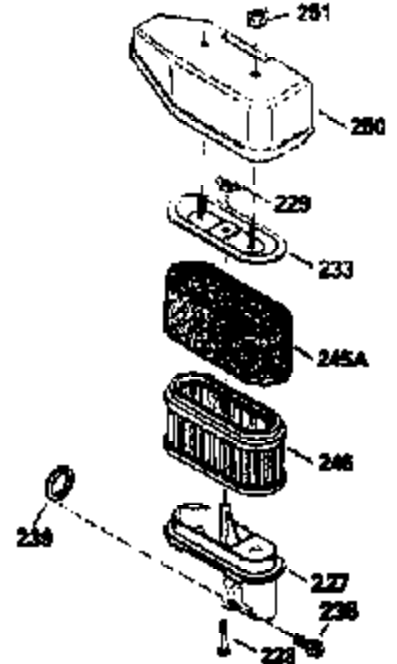

ILLUSTRATION SHOWS TYPICAL PARTS ONLY. ORDER BY PART NUMBER. PARTS NOT LISTED ARE SUPPLIED BY OEM.

VIEW 3 OF 3

Ref #	Part Number	Qty	Description
19	31361	1	Extension Spring
69	35261	1	* Mounting Flange Gasket
182	6201	2	Screw, 1/4-28 x 7/8"
185	31384A	1	Intake Pipe (Incl. 224)
186	34337	1	Governor Link
223	650451	2	Screw, 1/4-20 x 1"
245	35500	1	Air Cleaner Filter
245A	35705	1	Air Cleaner Filter
250	35503	1	Air Cleaner Cover
260	35497	1	Blower Housing
276	33753	1	Locking Plate
277	650795	2	Screw, 1/4-20 x 2-1/4"