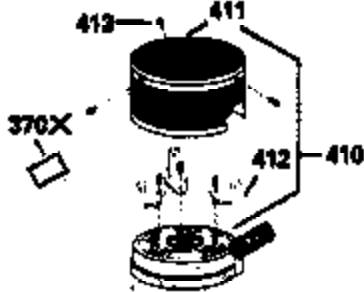

ILLUSTRATION SHOWS TYPICAL PARTS ONLY. ORDER BY PART NUMBER. PARTS NOT LISTED ARE SUPPLIED BY OEM.

VIEW 3 OF 3

Ref #	Part Number	Qty	Description
19	31361	1	Extension Spring
69	35261	1	* Mounting Flange Gasket
182	6201	2	Screw, 1/4-28 x 7/8"
185	31384A	1	Intake Pipe (Incl. 224)
186	34337	1	Governor Link
223	650451	2	Screw, 1/4-20 x 1"
245	35500	1	Air Cleaner Filter
245A	35705	1	Air Cleaner Filter
250	35503	1	Air Cleaner Cover
260	35497	1	Blower Housing
276	33753	1	Locking Plate
277	650795	2	Screw, 1/4-20 x 2-1/4"