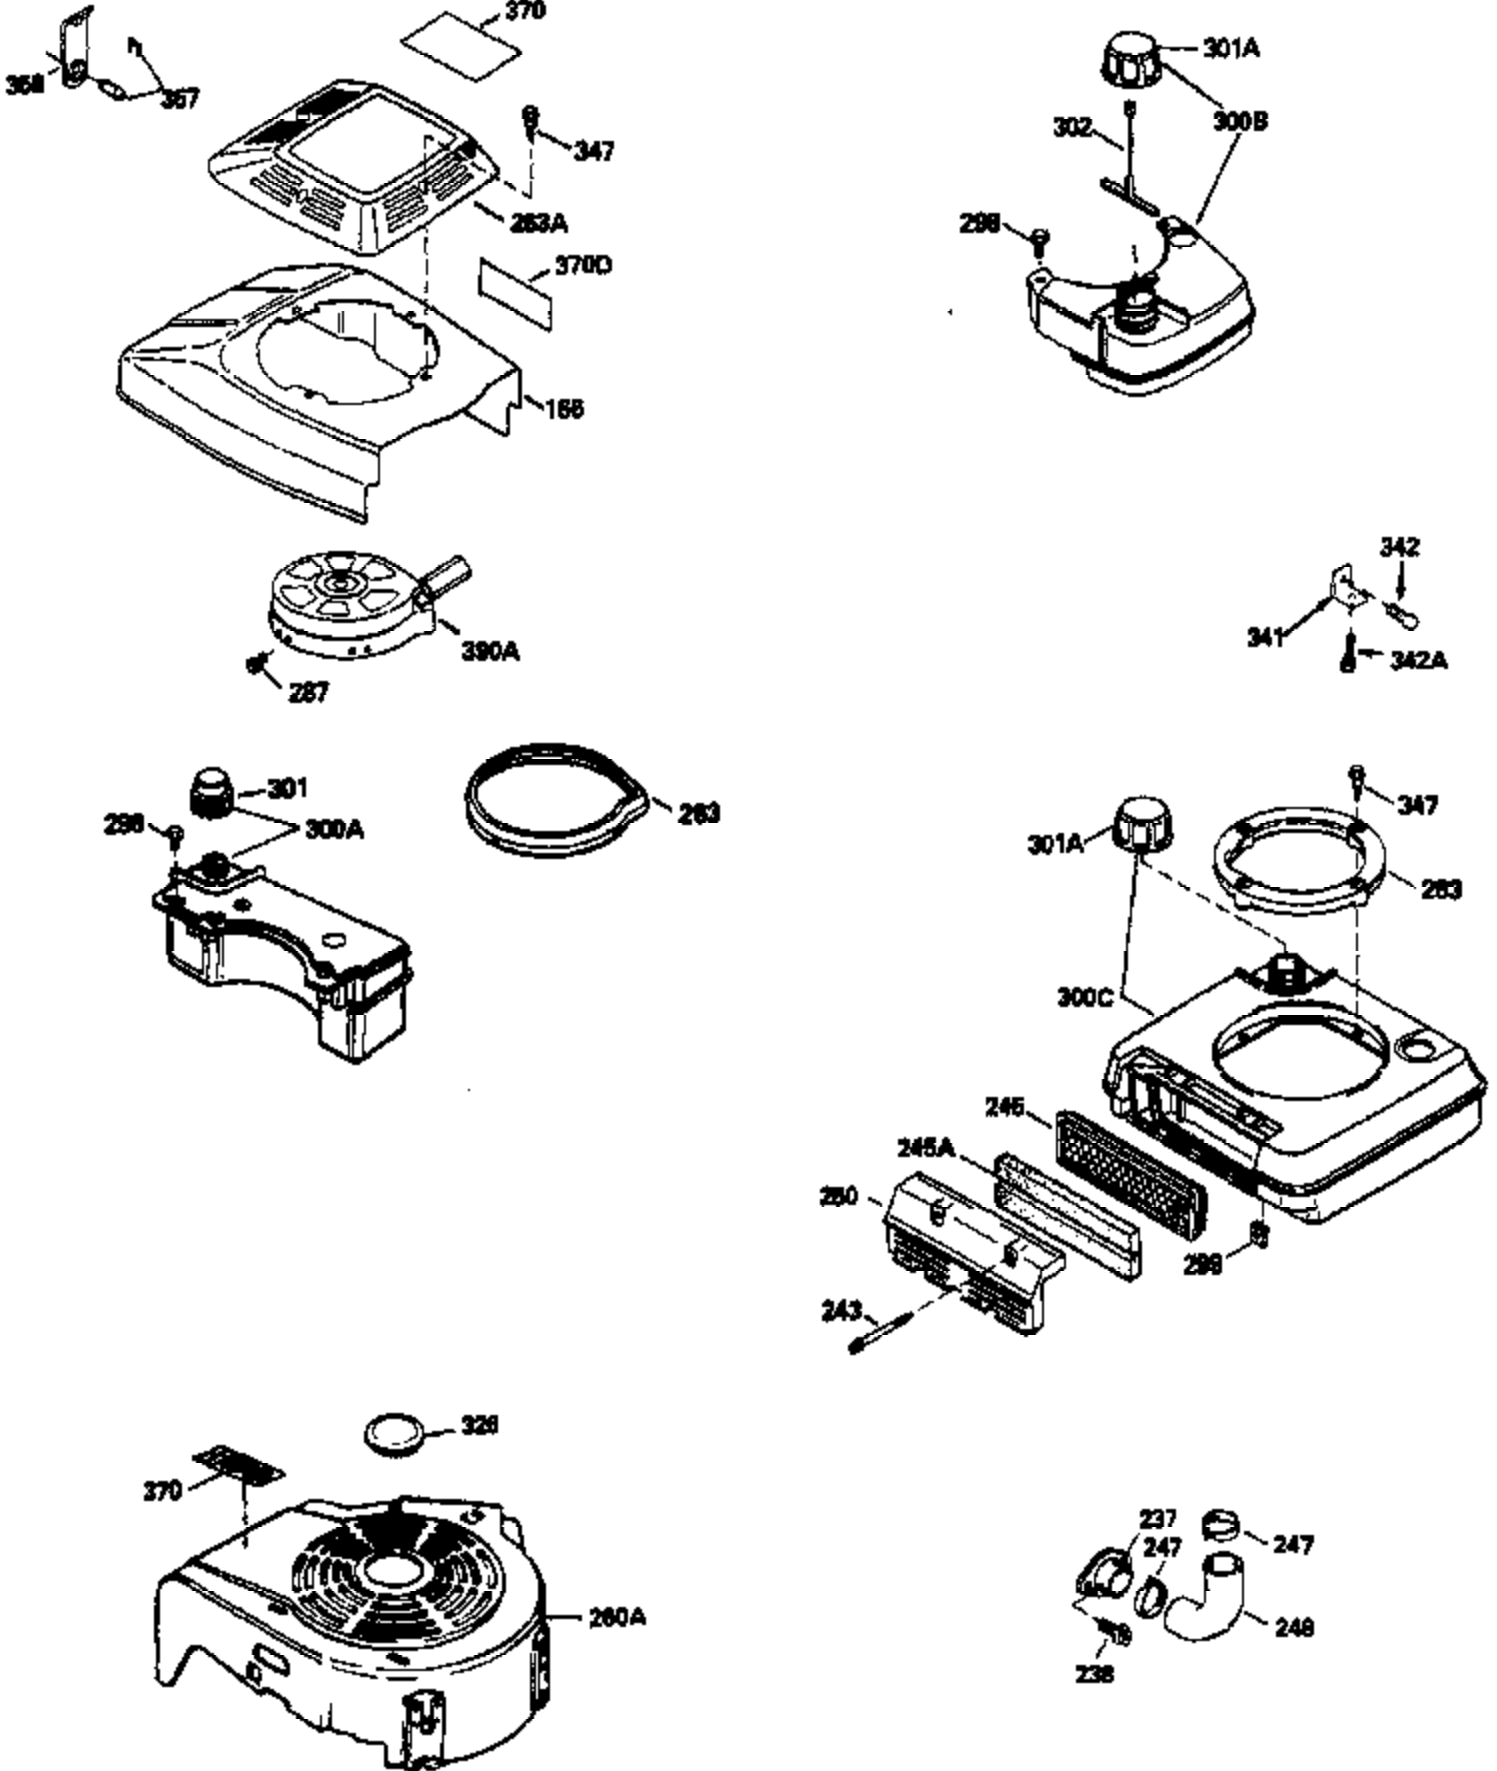

ILLUSTRATION SHOWS TYPICAL PARTS ONLY. ORDER BY PART NUMBER. PARTS NOT LISTED ARE SUPPLIED BY OEM.

VIEW 2 OF 3

Ref #	Part Number	Qty	Description
243	650899	2	Screw, 10-32 x 2-3/32"
245A	35705	1	Air Cleaner Filter
245	35500	1	Air Cleaner Filter
247	35505	2	Air Cleaner Tube Clamp
248	35504	1	Air Cleaner Tube
250	35503	1	Air Cleaner Cover
263	35502	1	Trim Ring
287	650884	2	Screw, 8-32 x 1/2"
299	650900	2	"U" Type Nut, 10-32
301	35355	1	Fuel Cap
347	650898	4	Screw, 10-32 x 27/32"
370	34144	1	Primer Decal