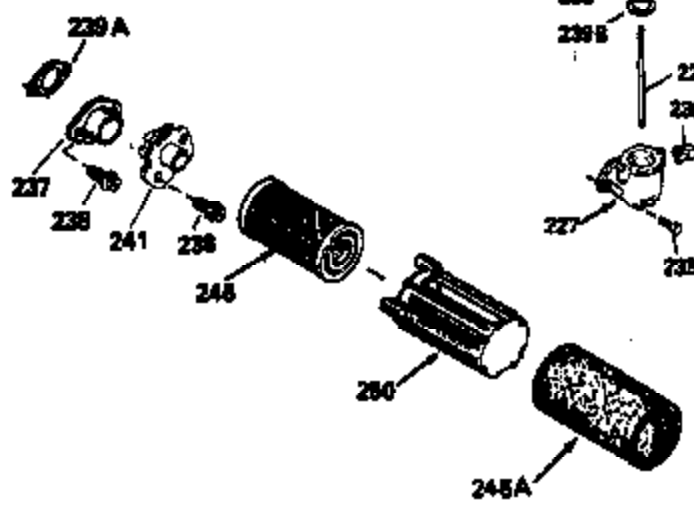

ILLUSTRATION SHOWS TYPICAL PARTS ONLY. ORDER BY PART NUMBER. PARTS NOT LISTED ARE SUPPLIED BY OEM.

VIEW 3 OF 3

Ref #	Part Number	Qty	Description
19	31361	1	Extension Spring
69	35261	1	* Mounting Flange Gasket
182	6201	2	Screw, 1/4-28 x 7/8"
185	31384A	1	Intake Pipe (Incl. 224)
186	34337	1	Governor Link
223	650451	2	Screw, 1/4-20 x 1"
245	35500	1	Air Cleaner Filter
245A	35705	1	Air Cleaner Filter
250	35503	1	Air Cleaner Cover
260	35497	1	Blower Housing
276	33753	1	Locking Plate
277	650795	2	Screw, 1/4-20 x 2-1/4"