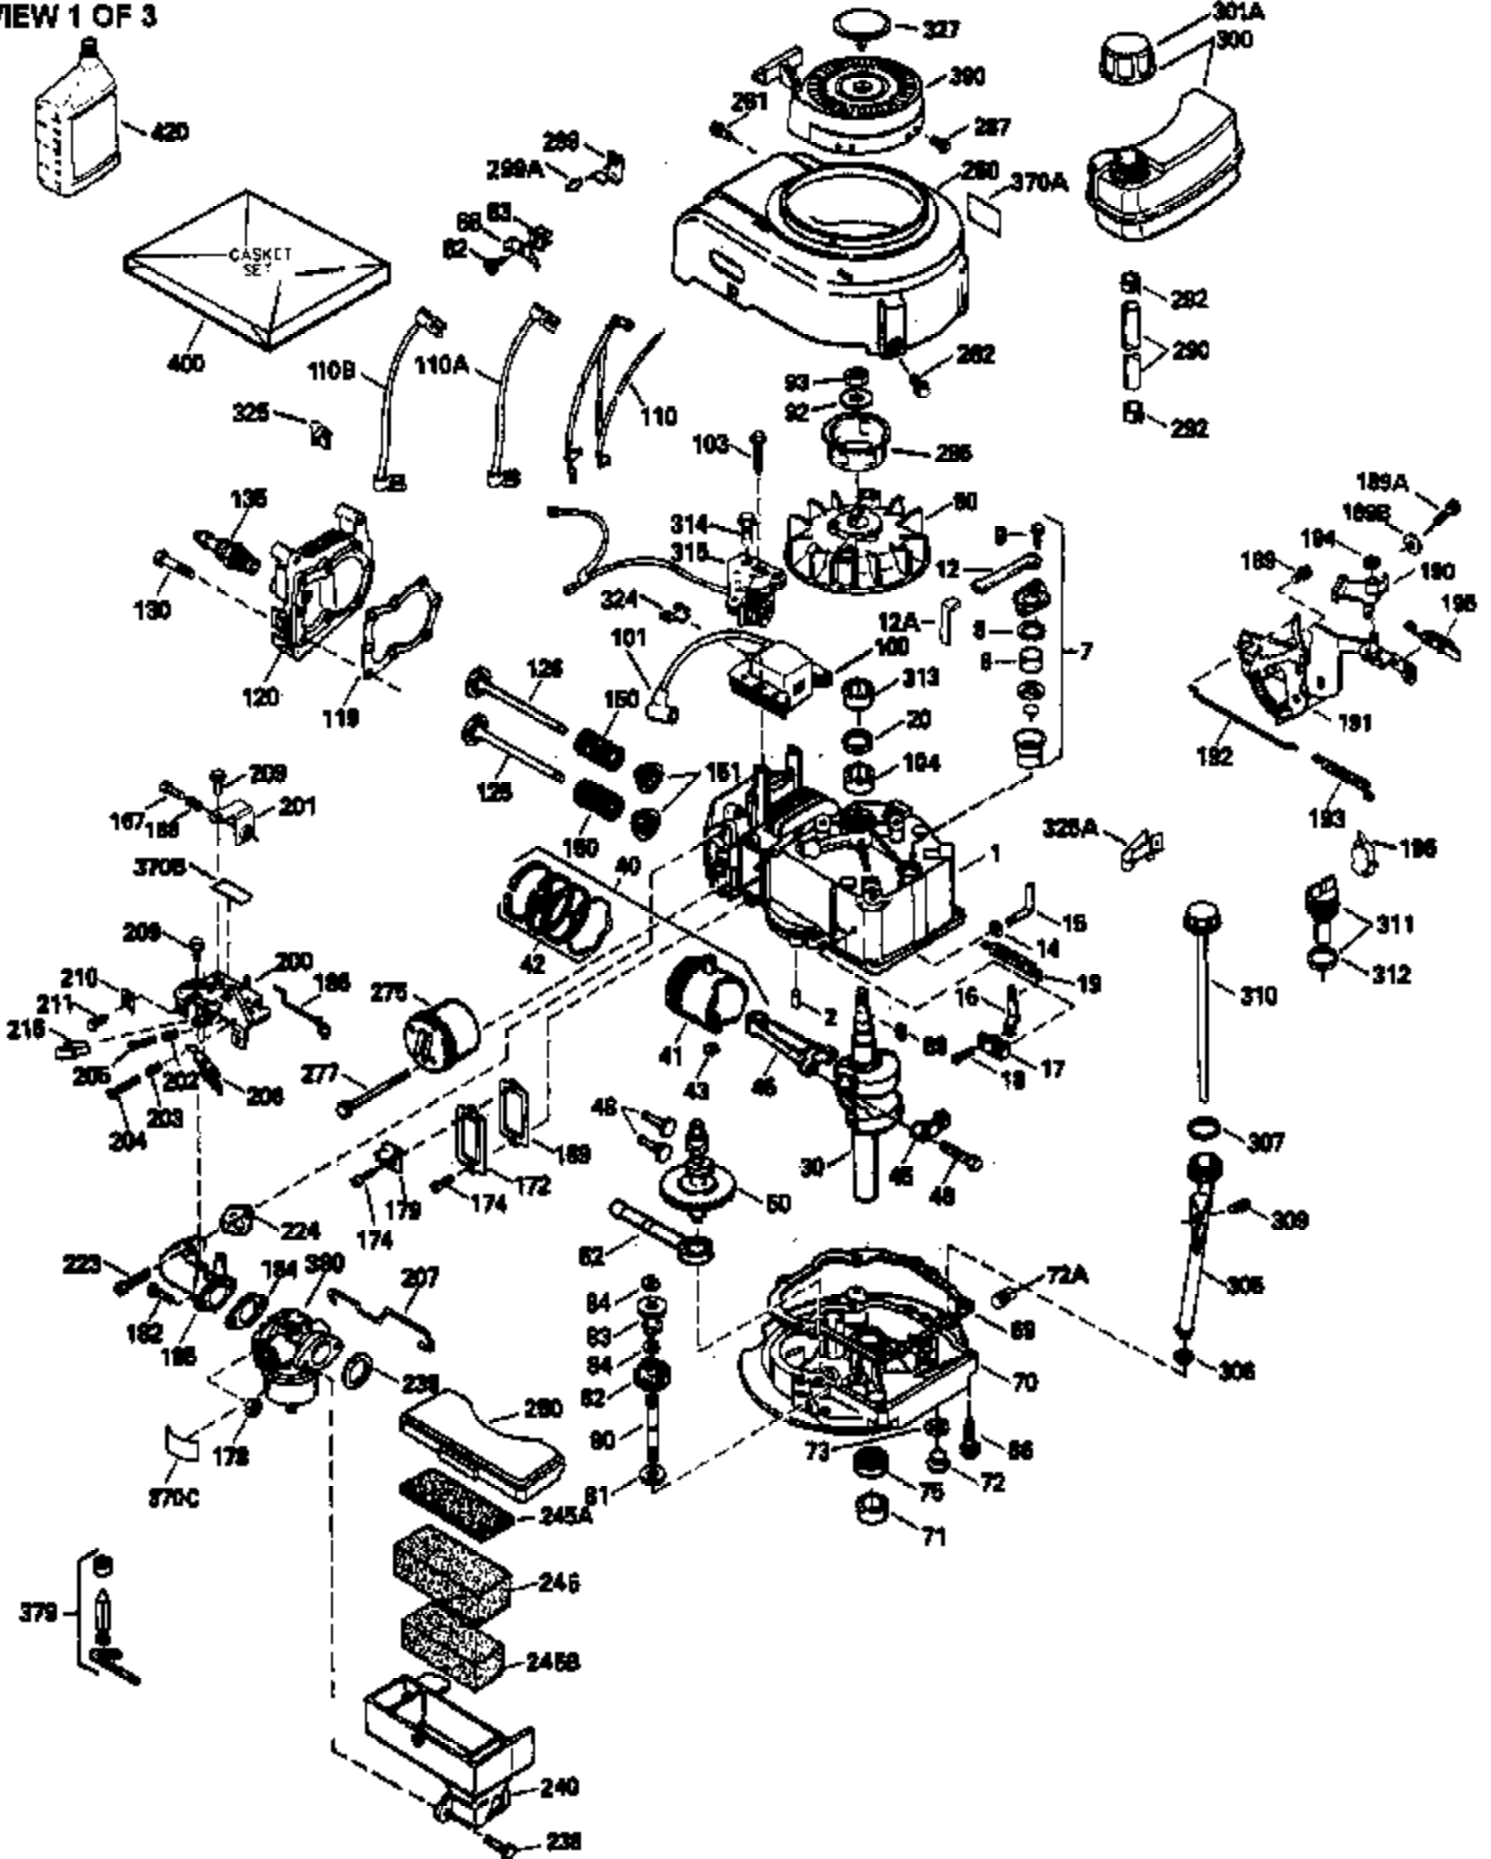

ILLUSTRATION SHOWS TYPICAL PARTS ONLY. ORDER BY PART NUMBER. PARTS NOT LISTED ARE SUPPLIED BY OEM.

VIEW 1 OF 3

Engine Parts List #1

Ref #	Part Number	Qty	Description
1	35513	1	Cylinder (Incl. 2 & 20)
2	26727	2	Dowel Pin
6	33734	1	Breather Element
7	34214A	1	Breather Ass'y. (Incl. 6, 8 & 9)
8	33735	1	* Breather Gasket
9	30200	2	Screw, 10-24 x 9/16"
12	35496	1	Breather Tube
14	28277	1	Washer
15	30589	1	Governor Rod (Incl. 14)
16	31383A	1	Governor Lever
17	31335	1	Governor Lever Clamp
18	650548	1	Screw, 8-32 x 5/16"
19	31361	1	Extension Spring
20	32600	1	Oil Seal
30	34570A	1	Crankshaft
40	35544A	1	Piston, Pin & Ring Set (Std.)
40	35545A	1	Piston, Pin & Ring Set (.010" OS)
40	35546	1	Piston, Pin & Ring Set (.020" OS)
41	35541	1	Piston & Pin Ass'y. (Std.) (Incl. 43)
41	35542	1	Piston & Pin Ass'y. (.010" OS) (Incl. 43)
41	35543	1	Piston & Pin Ass'y. (.020" OS) (Incl. 43)
42	35547A	1	Ring Set (Std.)
42	35548A	1	Ring Set (.010" OS)
42	35549	1	Ring Set (.020" OS)
43	20381	2	Piston Pin Retaining Ring
45	32875	1	Connecting Rod Ass'y. (Incl. 46)
46	32610A	2	Connecting Rod Bolt
48	27241	2	Valve Lifter
50	35992	1	Camshaft (MCR)
52	29914	1	Oil Pump Ass'y.
69	35261	1	* Mounting Flange Gasket
70	34311C	1	Mounting Flange (Incl. 72, 75 & 80)
72	30572	1	Oil Drain Plug
75	27897	1	Oil Seal
80	30574	1	Governor Shaft
81	30590A	1	Washer
82	30591	1	Governor Gear Ass'y. (Incl. 81)
83	30588A	1	Governor Spool
84	29193	2	Retaining Ring
86	650488	6	Screw, 1/4-20 x 1-1/4"
89	611004	1	Flywheel Key
90	611112	1	Flywheel
92	650815	1	Belleville Washer
93	650816	1	Flywheel Nut
100	34443A	1	Solid State Ignition
101	610118	1	Spark Plug Cover
103	650814	2	Screw, Torx T-15, 10-24 x 1"
110	36230	1	Ground Wire
119	33015A	1	* Cylinder Head Gasket
120	34342	1	Cylinder Head
125	29313C	1	Exhaust Valve (Std.) (Incl. 151)
125	29315C	1	Exhaust Valve (1/32" OS) (Incl. 151)
126	29314B	1	Intake Valve (Std.) (Incl. 151)
126	29315C	1	Intake Valve (1/32" OS) (Incl. 151)
130	6021A	8	Screw, 5/16-18 x 1-1/2"
135	35395	1	Resistor Spark Plug (RJ19LM)
150	35991	2	Valve Spring
151	31673	2	Valve Spring Cap