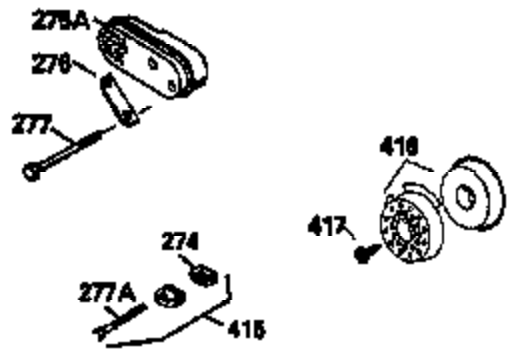

ILLUSTRATION SHOWS TYPICAL PARTS ONLY. ORDER BY PART NUMBER. PARTS NOT LISTED ARE SUPPLIED BY OEM.

VIEW 2 OF 3

Ref #	Part Number	Qty	Description
243	650899	2	Screw, 10-32 x 2-3/32"
245A	35705	1	Air Cleaner Filter
245	35500	1	Air Cleaner Filter
247	35505	2	Air Cleaner Tube Clamp
248	35504	1	Air Cleaner Tube
250	35503	1	Air Cleaner Cover
263	35502	1	Trim Ring
287	650884	2	Screw, 8-32 x 1/2"
299	650900	2	"U" Type Nut, 10-32
301	35355	1	Fuel Cap
347	650898	4	Screw, 10-32 x 27/32"
370	34144	1	Primer Decal

ILLUSTRATION SHOWS TYPICAL PARTS ONLY. ORDER BY PART NUMBER. PARTS NOT LISTED ARE SUPPLIED BY OEM.

VIEW 3 OF 3

Ref #	Part Number	Qty	Description
19	31361	1	Extension Spring
69	35261	1	* Mounting Flange Gasket
182	6201	2	Screw, 1/4-28 x 7/8"
185	31384A	1	Intake Pipe (Incl. 224)
186	34337	1	Governor Link
223	650451	2	Screw, 1/4-20 x 1"
245	35500	1	Air Cleaner Filter
245A	35705	1	Air Cleaner Filter
250	35503	1	Air Cleaner Cover
260	35497	1	Blower Housing
276	33753	1	Locking Plate
277	650795	2	Screw, 1/4-20 x 2-1/4"