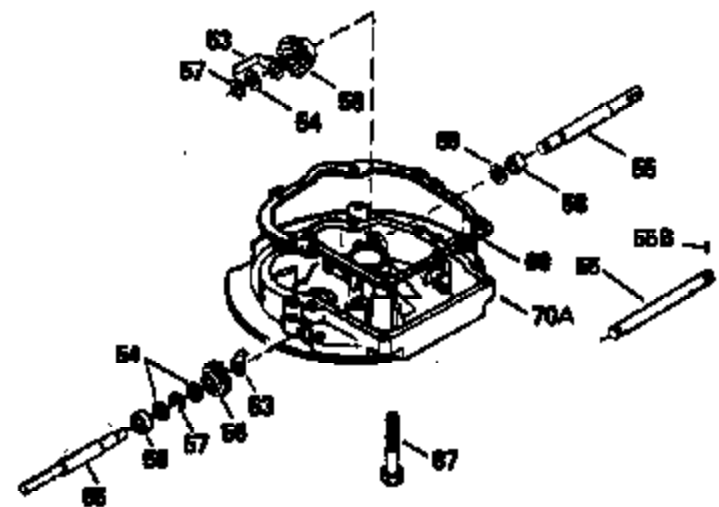

ILLUSTRATION SHOWS TYPICAL PARTS ONLY. ORDER BY PART NUMBER. PARTS NOT LISTED ARE SUPPLIED BY OEM.

VIEW 2 OF 3

Ref #	Part Number	Qty	Description
243	650899	2	Screw, 10-32 x 2-3/32"
245A	35705	1	Air Cleaner Filter
245	35500	1	Air Cleaner Filter
247	35505	2	Air Cleaner Tube Clamp
248	35504	1	Air Cleaner Tube
250	35503	1	Air Cleaner Cover
263	35502	1	Trim Ring
287	650884	2	Screw, 8-32 x 1/2"
299	650900	2	"U" Type Nut, 10-32
301	35355	1	Fuel Cap
347	650898	4	Screw, 10-32 x 27/32"
370	34144	1	Primer Decal

ILLUSTRATION SHOWS TYPICAL PARTS ONLY. ORDER BY PART NUMBER. PARTS NOT LISTED ARE SUPPLIED BY OEM.

VIEW 3 OF 3

Ref #	Part Number	Qty	Description
19	31361	1	Extension Spring
69	35261	1	* Mounting Flange Gasket
182	6201	2	Screw, 1/4-28 x 7/8"
185	31384A	1	Intake Pipe (Incl. 224)
186	34337	1	Governor Link
223	650451	2	Screw, 1/4-20 x 1"
245	35500	1	Air Cleaner Filter
245A	35705	1	Air Cleaner Filter
250	35503	1	Air Cleaner Cover
260	35497	1	Blower Housing
276	33753	1	Locking Plate
277	650795	2	Screw, 1/4-20 x 2-1/4"