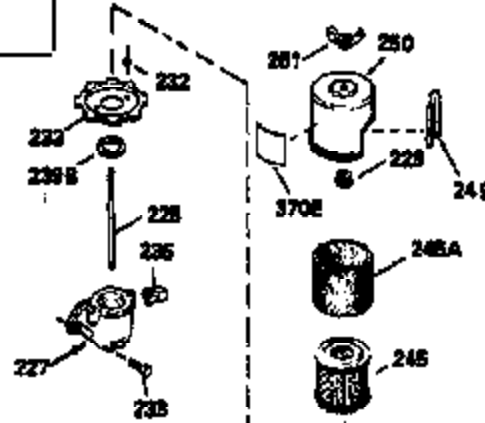

Ref #	Part Number	Qty	Description
243A	650899		Screw, 10-32 x 2-3/32"
246B	35705		Filter, Pre-air (Optional)
246D	35435		Filter, Pre-Air (Optional)
247	35505		Clamp, Air cleaner tube
248	35504		Tube, Air cleaner
250B	35503		Cover, Air cleaner
263	35502		Ring, Shroud
287	650884		Screw, 8-32 x 1/2"
299	650900		Clip, "U" type nut, 10-32
300C	35501A		Shroud & Tank Ass'y. (Incl. 299 & 301 A)
301A	35355		Fuel Cap (Use as required)
347	650898		Screw, 10-32 x 27/32"
370G	34387		Decal, Instruction (Optional)

ILLUSTRATION SHOWS TYPICAL PARTS ONLY. ORDER BY PART NUMBER. PARTS NOT LISTED ARE SUPPLIED BY OEM.

VIEW 3 OF 3