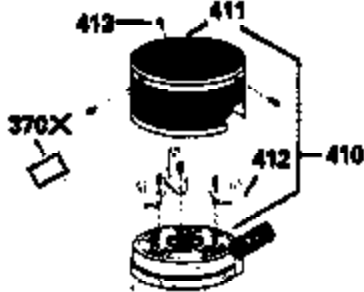

Ref #	Part Number	Qty	Description
243A	650899		Screw, 10-32 x 2-3/32"
246B	35705		Filter, Pre-air (Optional)
246D	35435		Filter, Pre-Air (Optional)
247	35505		Clamp, Air cleaner tube
248	35504		Tube, Air cleaner
250B	35503		Cover, Air cleaner
263	35502		Ring, Shroud
287	650884		Screw, 8-32 x 1/2"
299	650900		Clip, "U" type nut, 10-32
300C	35501A		Shroud & Tank Ass'y. (Incl. 299 & 301 A)
301A	35355		Fuel Cap (Use as required)
347	650898		Screw, 10-32 x 27/32"
370G	34387		Decal, Instruction (Optional)

ILLUSTRATION SHOWS TYPICAL PARTS ONLY. ORDER BY PART NUMBER. PARTS NOT LISTED ARE SUPPLIED BY OEM.

VIEW 3 OF 3