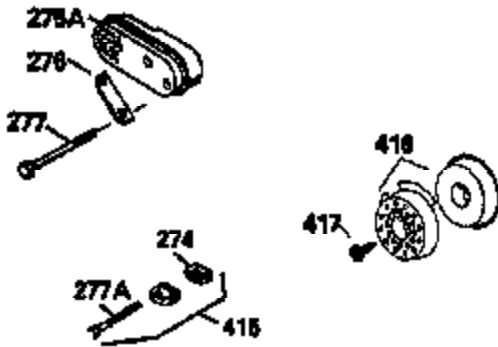

ILLUSTRATION SHOWS TYPICAL PARTS ONLY. ORDER BY PART NUMBER. PARTS NOT LISTED ARE SUPPLIED BY OEM.

VIEW 2 OF 3

Ref #	Part Number	Qty	Description
243A	650899		Screw, 10-32 x 2-3/32"
246B	35705		Filter, Pre-air (Optional)
246D	35435		Filter, Pre-Air (Optional)
247	35505		Clamp, Air cleaner tube
248	35504		Tube, Air cleaner
250B	35503		Cover, Air cleaner
263	35502		Ring, Shroud
287	650884		Screw, 8-32 x 1/2"
299	650900		Clip, "U" type nut, 10-32
300C	35501A		Shroud & Tank Ass'y. (Incl. 299 & 301 A)
301A	35355		Fuel Cap (Use as required)
347	650898		Screw, 10-32 x 27/32"
370G	34387		Decal, Instruction (Optional)

ILLUSTRATION SHOWS TYPICAL PARTS ONLY. ORDER BY PART NUMBER. PARTS NOT LISTED ARE SUPPLIED BY OEM.

VIEW 3 OF 3

Ref #	Part Number	Qty	Description
	19 31361		Spring, Extension
	69 35261		* Gasket, Mounting flange
	182 6201		Screw, 1/4-28 x 7/8"
	185 31384A		Pipe, Intake (Incl. 224)
	186 34337		Link, Governor spring
	223 650451		Screw, 1/4-20 x 1"
	243A 650899		Screw, 10-32 x 2-3/32"
	246B 35705		Filter, Pre-air (Optional)
	246D 35435		Filter, Pre-Air (Optional)
	250B 35503		Cover, Air cleaner
	260 35497		Housing, Blower
	275A 35603		Muffler (Incl. 277)
	276 33753		Plate, Locking
	277A 30063		Screw, Torx T-30, 1/4-20 x 1/2" (Use as req.)
	277 650795		Screw, 1/4-20 x 2-1/4" (Use as requir ed)
	370G 34387		Decal, Instruction (Optional)
	410 730574		Opt.Debris Screen Kit (Incl.370G,411, 412,413)
	411 35596		Debris Screen (Optional)
	412 35597		Debris Screen Bracket (Optional)
	413 650910		Screw, 8-32 x 1/4 (Optional)
	415 730162		Muffler Adapter Kit(In.274,277A)(Use as req.)