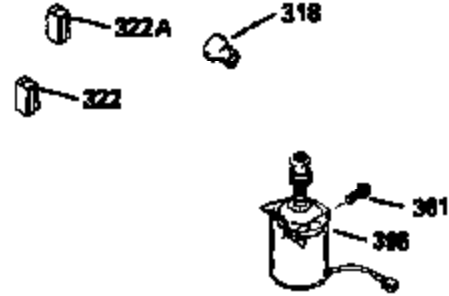

Ref #	Part Number	Qty	Description
243A	650899		Screw, 10-32 x 2-3/32"
246B	35705		Filter, Pre-air (Optional)
246D	35435		Filter, Pre-Air (Optional)
247	35505		Clamp, Air cleaner tube
248	35504		Tube, Air cleaner
250B	35503		Cover, Air cleaner
263	35502		Ring, Shroud
287	650884		Screw, 8-32 x 1/2"
299	650900		Clip, "U" type nut, 10-32
300C	35501A		Shroud & Tank Ass'y. (Incl. 299 & 301 A)
301A	35355		Fuel Cap (Use as required)
347	650898		Screw, 10-32 x 27/32"
370G	34387		Decal, Instruction (Optional)

ILLUSTRATION SHOWS TYPICAL PARTS ONLY. ORDER BY PART NUMBER. PARTS NOT LISTED ARE SUPPLIED BY OEM.

VIEW 3 OF 3