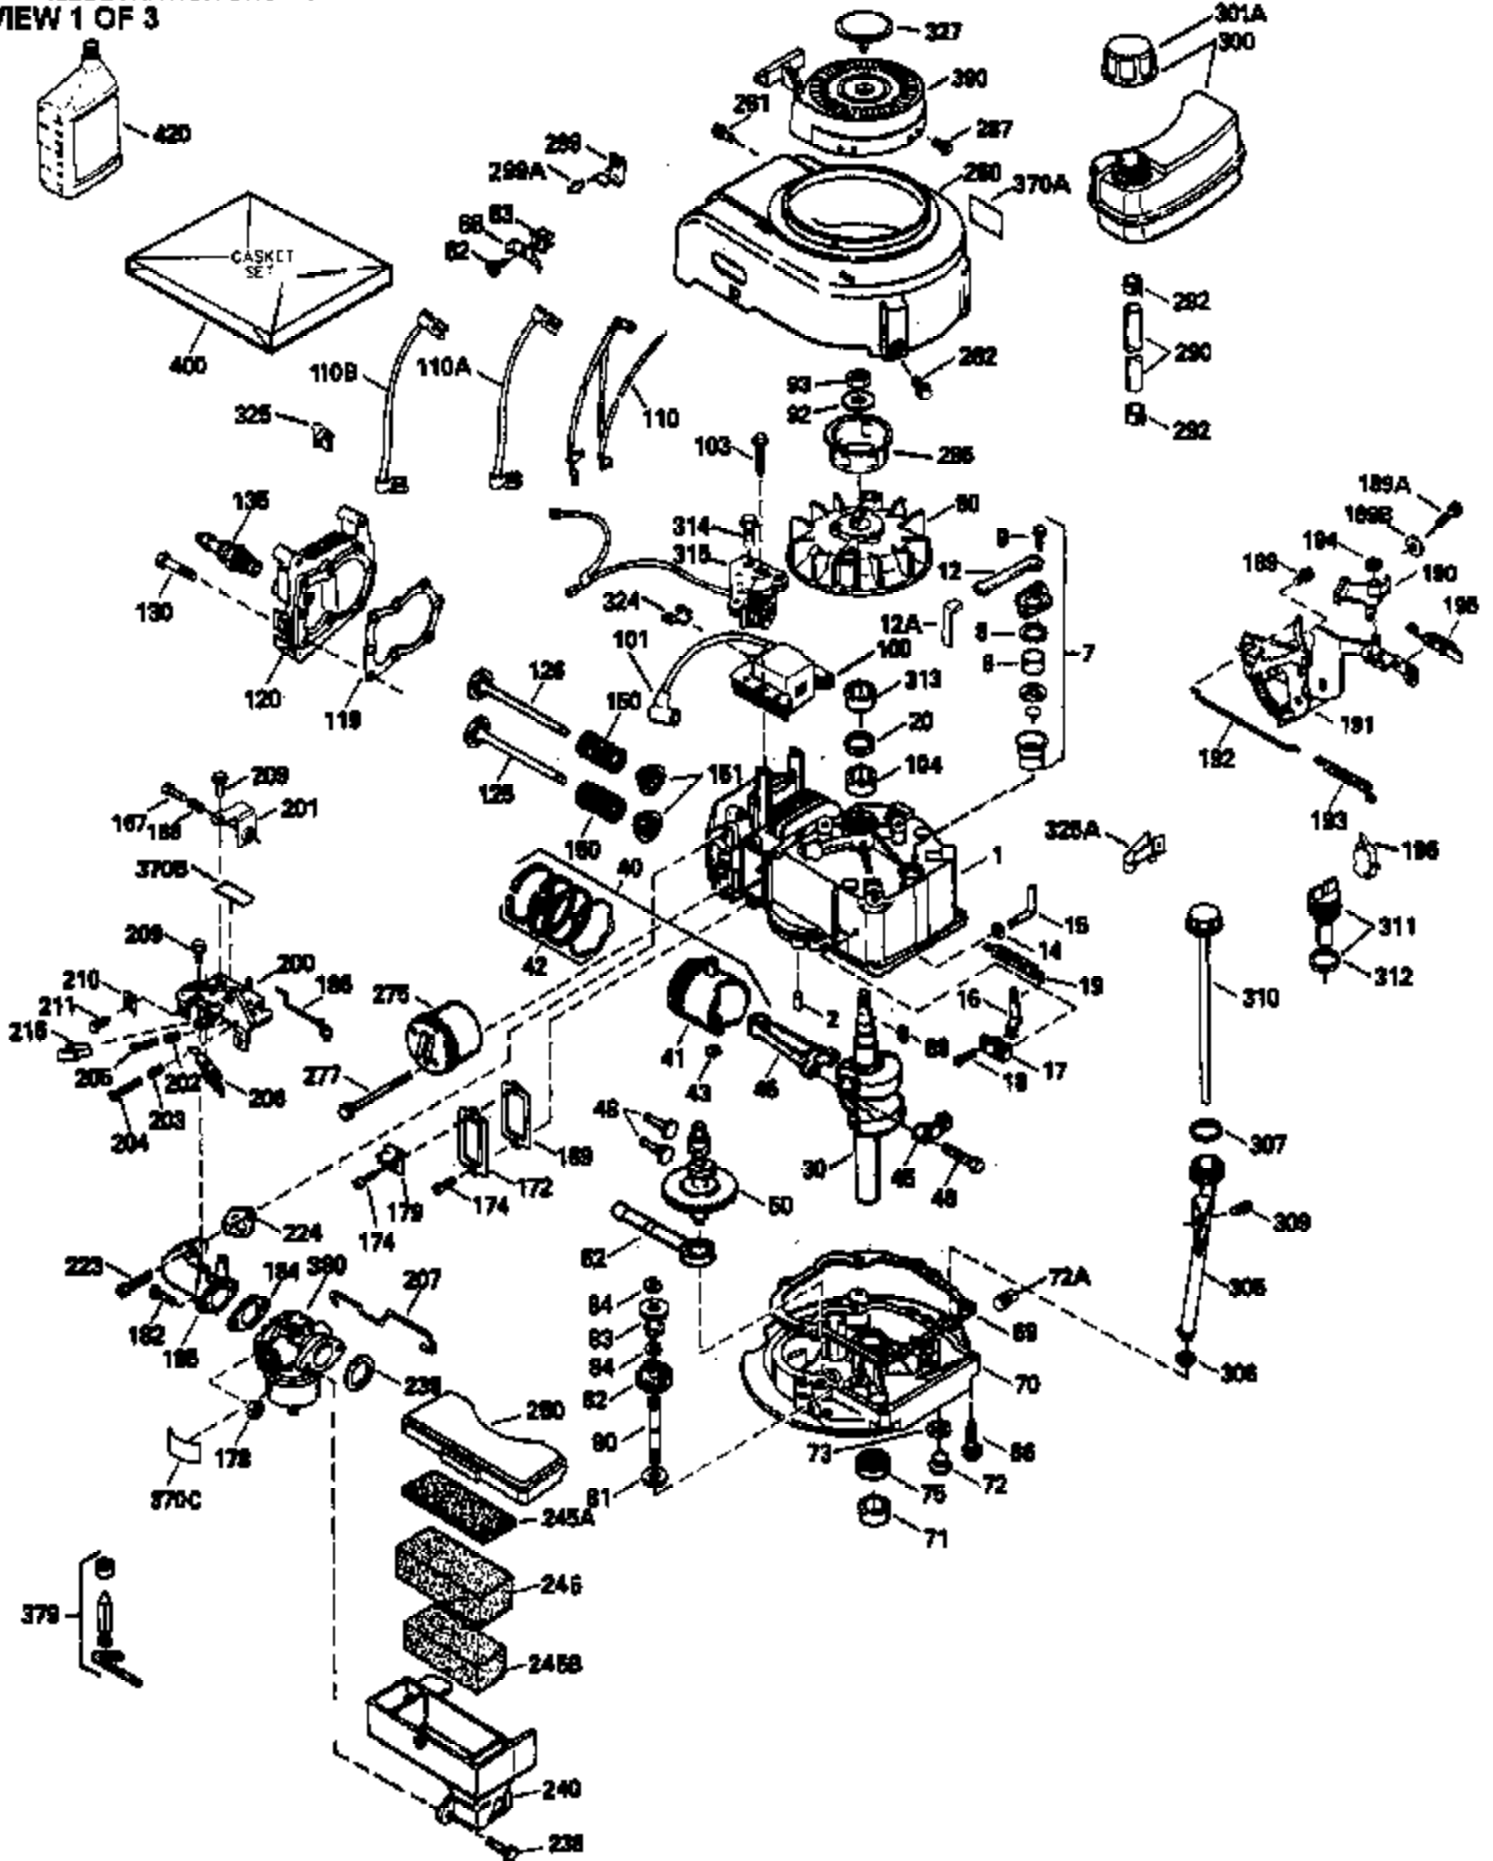

ILLUSTRATION SHOWS TYPICAL PARTS ONLY. ORDER BY PART NUMBER. PARTS NOT LISTED ARE SUPPLIED BY OEM.

VIEW 1 OF 3

Ref #	Part Number	Qty	Description
1	35513		Cylinder (Incl. 2 & 20) (2-5/8" Bore)
2	26727		Pin, Dowel
6	33734		Element, Breather
7	34214A		Breather Assy. (Incl. 6, 8, 9, 12 & 1 2A)
8	33735		* Gasket, Breather
9	30200		Screw, 10-24 x 9/16"
12	35496		Tube, Breather
14	28277		Washer, Flat
15	30589		Rod, Governor (Incl. 14)
16	31383A		Lever, Governor
17	31335		Clamp, Governor lever
18	650548		Screw, 8-32 x 5/16"
19	31361		Spring, Extension
20	32600		Seal, Oil
30	34570A		Crankshaft
40	35544		Piston, Pin & Ring Set (Std.) (2-5/8" Bore)
40	35545		Piston, Pin & Ring Set (.010" OS)
40	35546		Piston, Pin & Ring Set (.020" OS)
41	35541		Piston & Pin Ass'y. (Incl. 43)(Std.)(2-5/8")
41	35542		Piston & Pin Ass'y. (Incl. 43) (.010" OS)
41	35543		Piston & Pin Ass'y. (Incl. 43) (.020" OS)
42	35547		Ring Set (Std.) (2-5/8" Bore)
42	35548		Ring Set (.010" OS)
42	35549		Ring Set (.020" OS)
43	20381		Ring, Piston pin retaining
45	32875		Rod Assy., Connecting (Incl. 46)
46	32610A		Bolt, Connecting rod
48	27241		Lifter, Valve
50	33553		Camshaft (MCR)
52	29914		Oil Pump Assy.
69	35261		* Gasket, Mounting flange
70	34311C		Flange Ass'y. (Incl. 72, 72A, 73, 75 & 80)
72	30572		Plug, Oil drain (Incl. 73)
73	28833		* Drain Plug Gasket (Not req. W/plastic plug)
75	27897		Seal, Oil
80	30574		Shaft, Governor
81	30590A		Washer, Flat
82	30591		Gear Assy., Governor (Incl. 81)
83	30588A		Spool, Governor
84	29193		Ring, Retaining
86	650488		Screw, 1/4-20 x 1-1/4"
89	611004		Flywheel Key
90	611112		Flywheel
92	650815		Washer, Belleville
93	650816		Nut, Flywheel
100	34443A		Solid State Ignition
101	610118		Cover, Spark plug
103	650814		Screw, Torx T-15, 10-24 x 1"
110	34231		Ground Wire
119	33015A		* Gasket, Head
120	34342		Head, Cylinder
125	29314B		Intake Valve (Std.) (Incl. 151) (Conventional Ports)
125	29315C		Intake Valve (1/32" OS) (Incl. 151) (Conventional Ports)
126	29313C		Exhaust Valve (Std.) (Incl. 151) (Conventional Ports)
126	29315C		Exhaust Valve (1/32" OS) (Incl. 151) (Conventional Ports)
130	6021A		Screw, 5/16-18 x 1-1/2"
135	35395		Resistor Spark Plug (RJ19LM)
150	31672		Spring, Valve