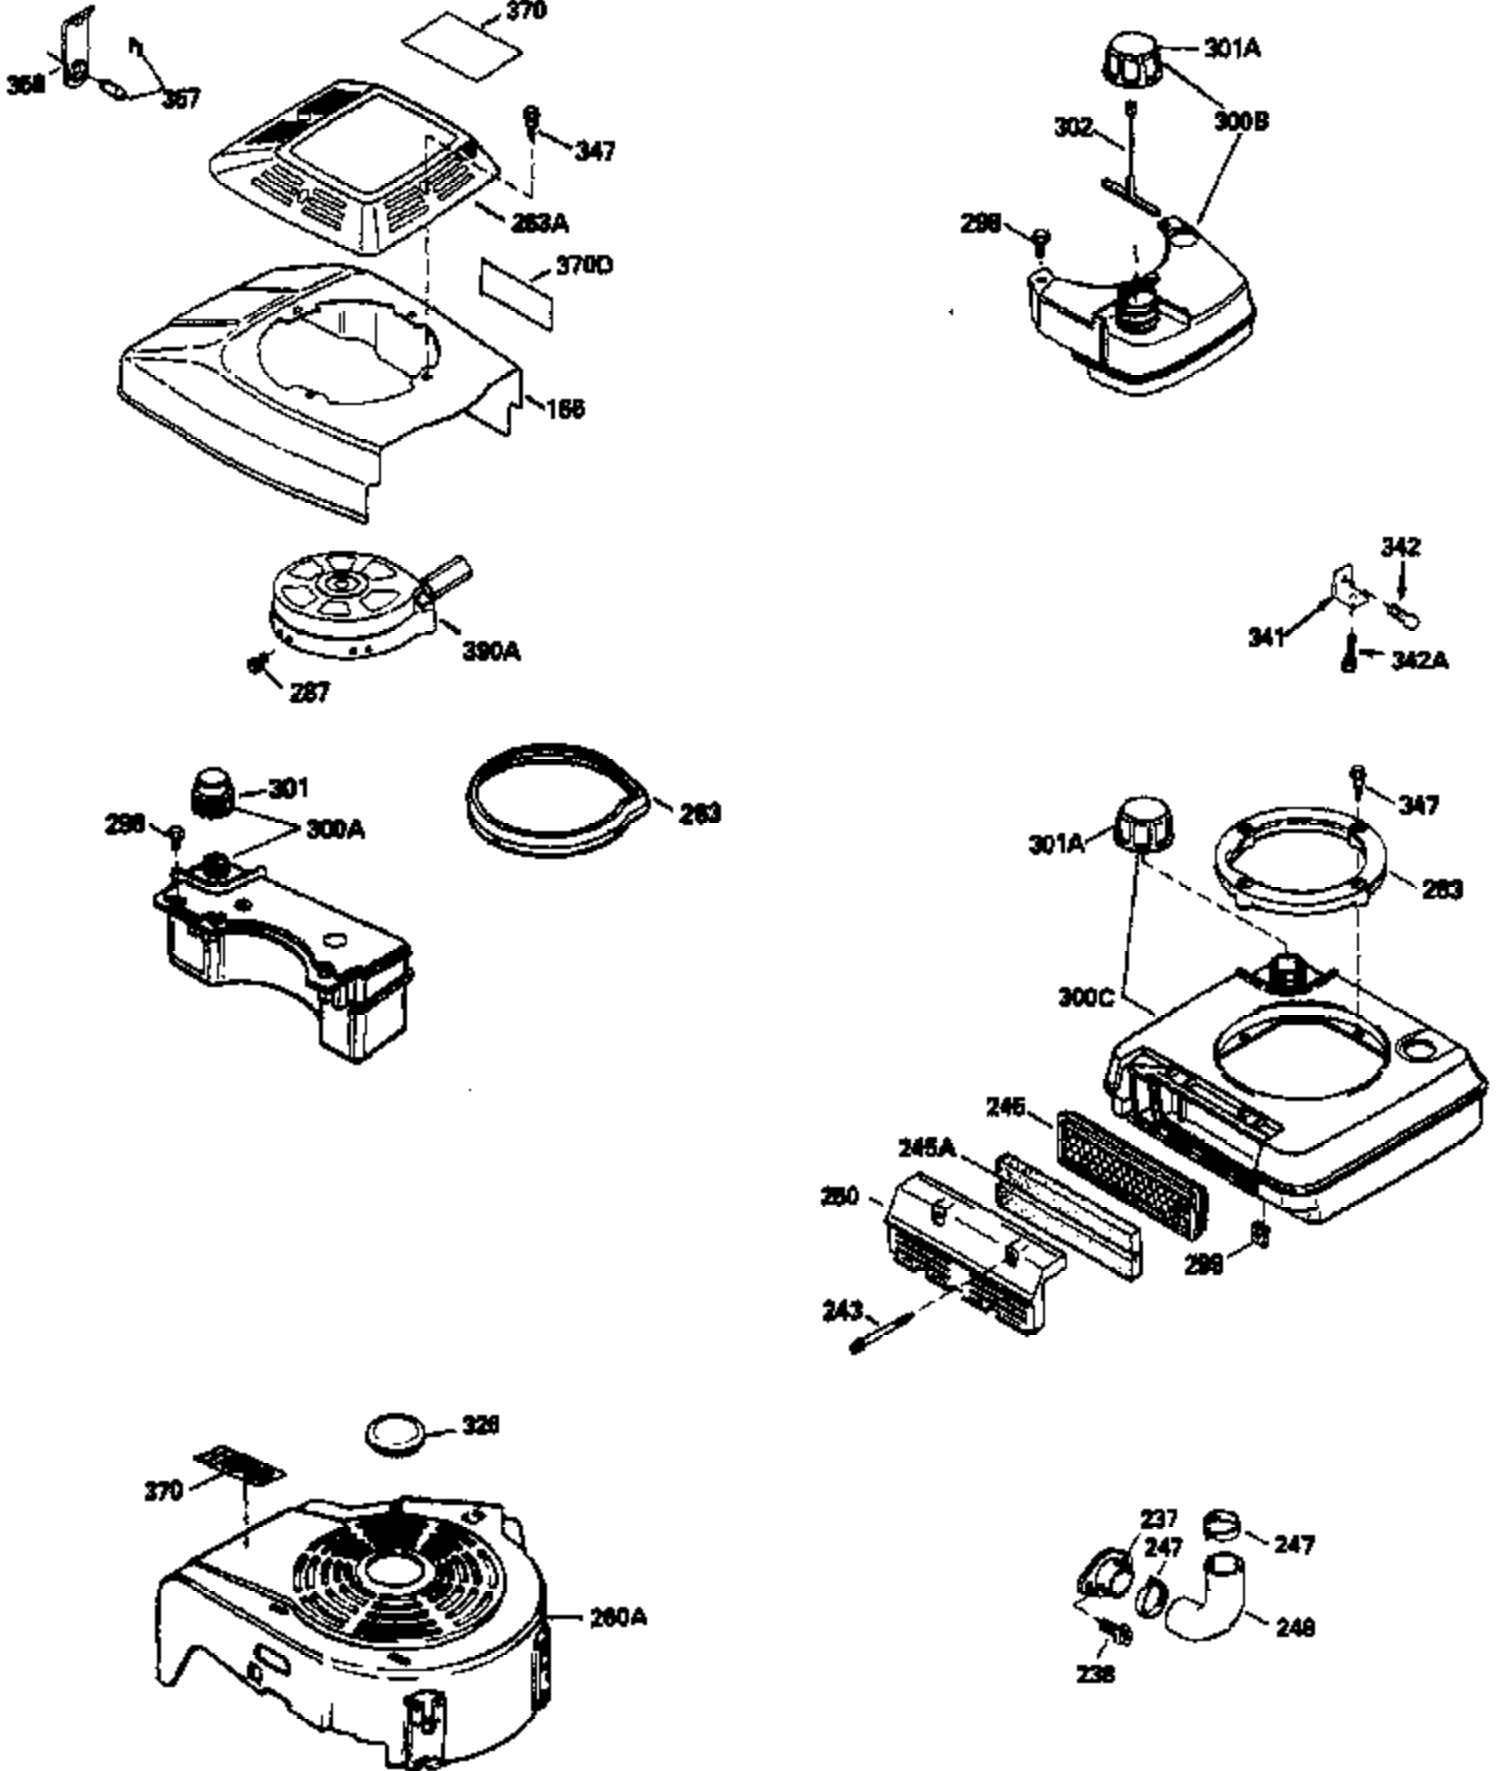

ILLUSTRATION SHOWS TYPICAL PARTS ONLY. ORDER BY PART NUMBER. PARTS NOT LISTED ARE SUPPLIED BY OEM.

VIEW 2 OF 3

Ref #	Part Number	Qty	Description
243A	650899		Screw, 10-32 x 2-3/32"
246B	35705		Filter, Pre-air (Optional)
246D	35435		Filter, Pre-Air (Optional)
247	35505		Clamp, Air cleaner tube
248	35504		Tube, Air cleaner
250B	35503		Cover, Air cleaner
263	35502		Ring, Shroud
287	650884		Screw, 8-32 x 1/2"
299	650900		Clip, "U" type nut, 10-32
300C	35501A		Shroud & Tank Ass'y. (Incl. 299 & 301 A)
301A	35355		Fuel Cap (Use as required)
347	650898		Screw, 10-32 x 27/32"
370G	34387		Decal, Instruction (Optional)