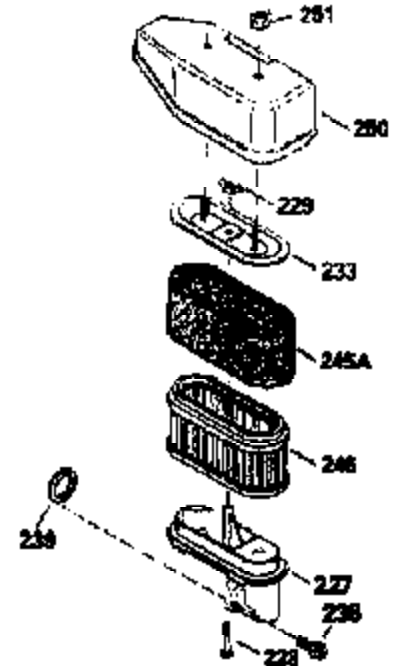

Ref #	Part Number	Qty	Description
243A	650899		Screw, 10-32 x 2-3/32"
246B	35705		Filter, Pre-air (Optional)
246D	35435		Filter, Pre-Air (Optional)
247	35505		Clamp, Air cleaner tube
248	35504		Tube, Air cleaner
250B	35503		Cover, Air cleaner
263	35502		Ring, Shroud
287	650884		Screw, 8-32 x 1/2"
299	650900		Clip, "U" type nut, 10-32
300C	35501A		Shroud & Tank Ass'y. (Incl. 299 & 301 A)
301A	35355		Fuel Cap (Use as required)
347	650898		Screw, 10-32 x 27/32"
370G	34387		Decal, Instruction (Optional)

ILLUSTRATION SHOWS TYPICAL PARTS ONLY. ORDER BY PART NUMBER. PARTS NOT LISTED ARE SUPPLIED BY OEM.

VIEW 3 OF 3