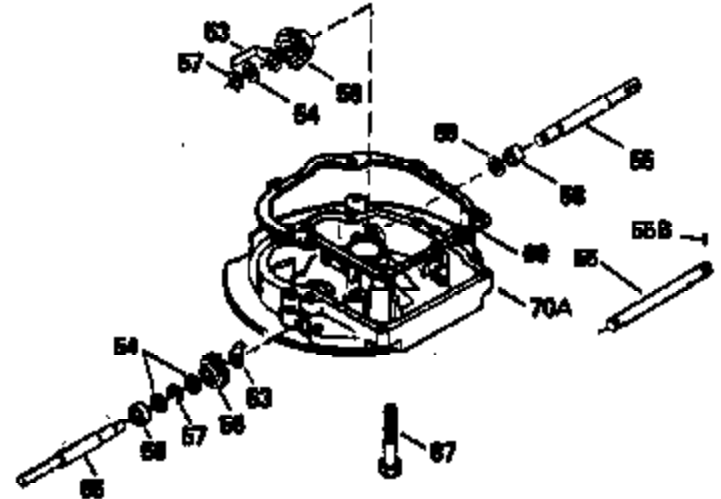

ILLUSTRATION SHOWS TYPICAL PARTS ONLY. ORDER BY PART NUMBER. PARTS NOT LISTED ARE SUPPLIED BY OEM.

VIEW 2 OF 3

Ref #	Part Number	Qty	Description
243A	650899		Screw, 10-32 x 2-3/32"
246B	35705		Filter, Pre-air (Optional)
246D	35435		Filter, Pre-Air (Optional)
247	35505		Clamp, Air cleaner tube
248	35504		Tube, Air cleaner
250B	35503		Cover, Air cleaner
263	35502		Ring, Shroud
287	650884		Screw, 8-32 x 1/2"
299	650900		Clip, "U" type nut, 10-32
300C	35501A		Shroud & Tank Ass'y. (Incl. 299 & 301 A)
301A	35355		Fuel Cap (Use as required)
347	650898		Screw, 10-32 x 27/32"
370G	34387		Decal, Instruction (Optional)

ILLUSTRATION SHOWS TYPICAL PARTS ONLY. ORDER BY PART NUMBER. PARTS NOT LISTED ARE SUPPLIED BY OEM.

VIEW 3 OF 3

Ref #	Part Number	Qty	Description
	19 31361		Spring, Extension
	69 35261		* Gasket, Mounting flange
	182 6201		Screw, 1/4-28 x 7/8"
	185 31384A		Pipe, Intake (Incl. 224)
	186 34337		Link, Governor spring
	223 650451		Screw, 1/4-20 x 1"
	243A 650899		Screw, 10-32 x 2-3/32"
	246B 35705		Filter, Pre-air (Optional)
	246D 35435		Filter, Pre-Air (Optional)
	250B 35503		Cover, Air cleaner
	260 35497		Housing, Blower
	275A 35603		Muffler (Incl. 277)
	276 33753		Plate, Locking
	277A 30063		Screw, Torx T-30, 1/4-20 x 1/2" (Use as req.)
	277 650795		Screw, 1/4-20 x 2-1/4" (Use as requir ed)
	370G 34387		Decal, Instruction (Optional)
	410 730574		Opt.Debris Screen Kit (Incl.370G,411, 412,413)
	411 35596		Debris Screen (Optional)
	412 35597		Debris Screen Bracket (Optional)
	413 650910		Screw, 8-32 x 1/4 (Optional)
	415 730162		Muffler Adapter Kit(In.274,277A)(Use as req.)