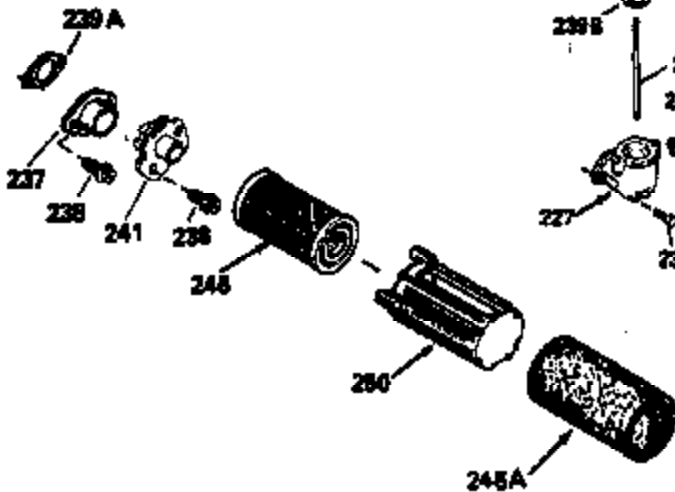

Ref #	Part Number	Qty	Description
243A	650899		Screw, 10-32 x 2-3/32"
246B	35705		Filter, Pre-air (Optional)
246D	35435		Filter, Pre-Air (Optional)
247	35505		Clamp, Air cleaner tube
248	35504		Tube, Air cleaner
250B	35503		Cover, Air cleaner
263	35502		Ring, Shroud
287	650884		Screw, 8-32 x 1/2"
299	650900		Clip, "U" type nut, 10-32
300C	35501A		Shroud & Tank Ass'y. (Incl. 299 & 301 A)
301A	35355		Fuel Cap (Use as required)
347	650898		Screw, 10-32 x 27/32"
370G	34387		Decal, Instruction (Optional)

ILLUSTRATION SHOWS TYPICAL PARTS ONLY. ORDER BY PART NUMBER. PARTS NOT LISTED ARE SUPPLIED BY OEM.

VIEW 3 OF 3