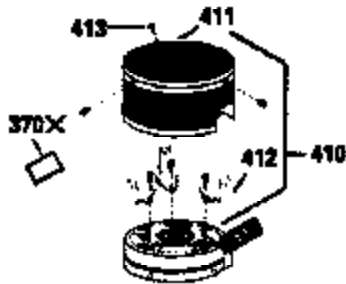

ILLUSTRATION SHOWS TYPICAL PARTS ONLY. ORDER BY PART NUMBER. PARTS NOT LISTED ARE SUPPLIED BY OEM.

VIEW 3 OF 3

Ref #	Part Number	Qty	Description
19	31386		Spring, Governor
53	31745		Washer, Tang
54	31787		Washer, Flat
55	31748		Shaft, P.T.O. (Incl. 54)
56	31746		Gear, Worm, Left-hand helix
57	31749		Ring, Retaining
58	31744		Seal, Oil
59	31747		Washer, Flat
69	35261		* Gasket, Mounting flange
70A	33521D		Flange Ass'y. (Incl.58,72,72A,73,75,8 0,311)
87	650492		Screw, 1/4-20 x 2-1/4"
92	650815		Washer, Belleville
182	6201		Screw, 1/4-28 x 7/8"
185	31384A		Pipe, Intake (Incl. 224)
186	34337		Link, Governor spring
223	650451		Screw, 1/4-20 x 1"
237	32971		Adapter, Air cleaner
238	650709		Screw, 10-32 x 7/16"
239A	35815		Gasket, Air cleaner
243A	650899		Screw, 10-32 x 2-3/32"
245B	35500		Filter, Air cleaner
246D	35435		Filter, Pre-Air (Optional)
275A	35603		Muffler (Incl. 277)
276	33753		Plate, Locking
277A	30063		Screw, Torx T-30, 1/4-20 x 1/2" (Use as req.)
277	650795		Screw, 1/4-20 x 2-1/4" (Use as requir ed)
370G	34387		Decal, Instruction (Optional)
410	730574		Opt.Debris Screen Kit (Incl.370G,411, 412,413)
411	35596		Debris Screen (Optional)
412	35597		Debris Screen Bracket (Optional)
413	650910		Screw, 8-32 x 1/4 (Optional)
415	730162		Muffler Adapter Kit(In.274,277A)(Use as req.)