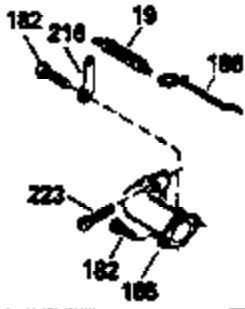

ILLUSTRATION SHOWS TYPICAL PARTS ONLY. ORDER BY PART NUMBER. PARTS NOT LISTED ARE SUPPLIED BY OEM.

VIEW 3 OF 3

Ref #	Part Number	Qty	Description
19	31386		Spring, Governor
53	31745		Washer, Tang
54	31787		Washer, Flat
55	31748		Shaft, P.T.O. (Incl. 54)
56	31746		Gear, Worm, Left-hand helix
57	31749		Ring, Retaining
58	31744		Seal, Oil
59	31747		Washer, Flat
69	35261		* Gasket, Mounting flange
70A	33521D		Flange Ass'y. (Incl.58,72,72A,73,75,8 0,311)
87	650492		Screw, 1/4-20 x 2-1/4"
92	650815		Washer, Belleville
182	6201		Screw, 1/4-28 x 7/8"
185	31384A		Pipe, Intake (Incl. 224)
186	34337		Link, Governor spring
223	650451		Screw, 1/4-20 x 1"
237	32971		Adapter, Air cleaner
238	650709		Screw, 10-32 x 7/16"
239A	35815		Gasket, Air cleaner
243A	650899		Screw, 10-32 x 2-3/32"
245B	35500		Filter, Air cleaner
246D	35435		Filter, Pre-Air (Optional)
275A	35603		Muffler (Incl. 277)
276	33753		Plate, Locking
277A	30063		Screw, Torx T-30, 1/4-20 x 1/2" (Use as req.)
277	650795		Screw, 1/4-20 x 2-1/4" (Use as requir ed)
370G	34387		Decal, Instruction (Optional)
410	730574		Opt.Debris Screen Kit (Incl.370G,411, 412,413)
411	35596		Debris Screen (Optional)
412	35597		Debris Screen Bracket (Optional)
413	650910		Screw, 8-32 x 1/4 (Optional)
415	730162		Muffler Adapter Kit(In.274,277A)(Use as req.)