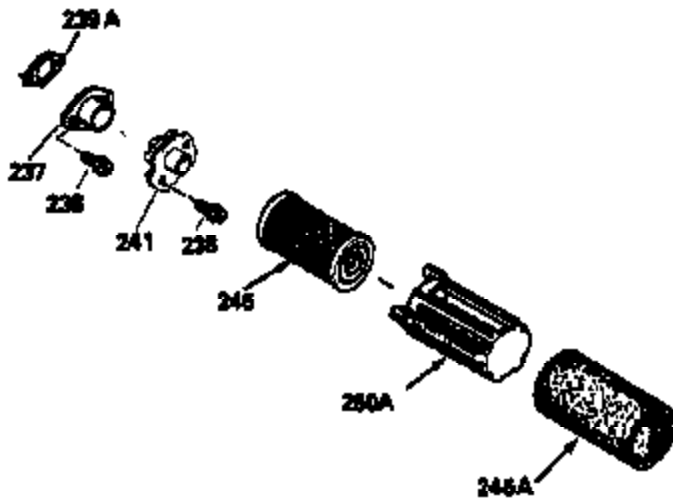

ILLUSTRATION SHOWS TYPICAL PARTS ONLY. ORDER BY PART NUMBER. PARTS NOT LISTED ARE SUPPLIED BY OEM.

VIEW 3 OF 3

Ref #	Part Number	Qty	Description
19	31386		Spring, Governor
53	31745		Washer, Tang
54	31787		Washer, Flat
55	31748		Shaft, P.T.O. (Incl. 54)
56	31746		Gear, Worm, Left-hand helix
57	31749		Ring, Retaining
58	31744		Seal, Oil
59	31747		Washer, Flat
69	35261		* Gasket, Mounting flange
70A	33521D		Flange Ass'y. (Incl.58,72,72A,73,75,8 0,311)
87	650492		Screw, 1/4-20 x 2-1/4"
92	650815		Washer, Belleville
182	6201		Screw, 1/4-28 x 7/8"
185	31384A		Pipe, Intake (Incl. 224)
186	34337		Link, Governor spring
223	650451		Screw, 1/4-20 x 1"
237	32971		Adapter, Air cleaner
238	650709		Screw, 10-32 x 7/16"
239A	35815		Gasket, Air cleaner
243A	650899		Screw, 10-32 x 2-3/32"
245B	35500		Filter, Air cleaner
246D	35435		Filter, Pre-Air (Optional)
275A	35603		Muffler (Incl. 277)
276	33753		Plate, Locking
277A	30063		Screw, Torx T-30, 1/4-20 x 1/2" (Use as req.)
277	650795		Screw, 1/4-20 x 2-1/4" (Use as requir ed)
370G	34387		Decal, Instruction (Optional)
410	730574		Opt.Debris Screen Kit (Incl.370G,411, 412,413)
411	35596		Debris Screen (Optional)
412	35597		Debris Screen Bracket (Optional)
413	650910		Screw, 8-32 x 1/4 (Optional)
415	730162		Muffler Adapter Kit(In.274,277A)(Use as req.)