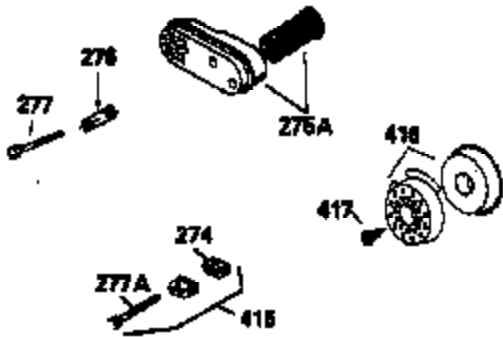

ILLUSTRATION SHOWS TYPICAL PARTS ONLY. ORDER BY PART NUMBER. PARTS NOT LISTED ARE SUPPLIED BY OEM.

VIEW 3 OF 3

Ref #	Part Number	Qty	Description
19	31386		Spring, Governor
53	31745		Washer, Tang
54	31787		Washer, Flat
55	31748		Shaft, P.T.O. (Incl. 54)
56	31746		Gear, Worm, Left-hand helix
57	31749		Ring, Retaining
58	31744		Seal, Oil
59	31747		Washer, Flat
69	35261		* Gasket, Mounting flange
70A	33521D		Flange Ass'y. (Incl.58,72,72A,73,75,8 0,311)
87	650492		Screw, 1/4-20 x 2-1/4"
92	650815		Washer, Belleville
182	6201		Screw, 1/4-28 x 7/8"
185	31384A		Pipe, Intake (Incl. 224)
186	34337		Link, Governor spring
223	650451		Screw, 1/4-20 x 1"
237	32971		Adapter, Air cleaner
238	650709		Screw, 10-32 x 7/16"
239A	35815		Gasket, Air cleaner
243A	650899		Screw, 10-32 x 2-3/32"
245B	35500		Filter, Air cleaner
246D	35435		Filter, Pre-Air (Optional)
275A	35603		Muffler (Incl. 277)
276	33753		Plate, Locking
277A	30063		Screw, Torx T-30, 1/4-20 x 1/2" (Use as req.)
277	650795		Screw, 1/4-20 x 2-1/4" (Use as requir ed)
370G	34387		Decal, Instruction (Optional)
410	730574		Opt.Debris Screen Kit (Incl.370G,411, 412,413)
411	35596		Debris Screen (Optional)
412	35597		Debris Screen Bracket (Optional)
413	650910		Screw, 8-32 x 1/4 (Optional)
415	730162		Muffler Adapter Kit(In.274,277A)(Use as req.)