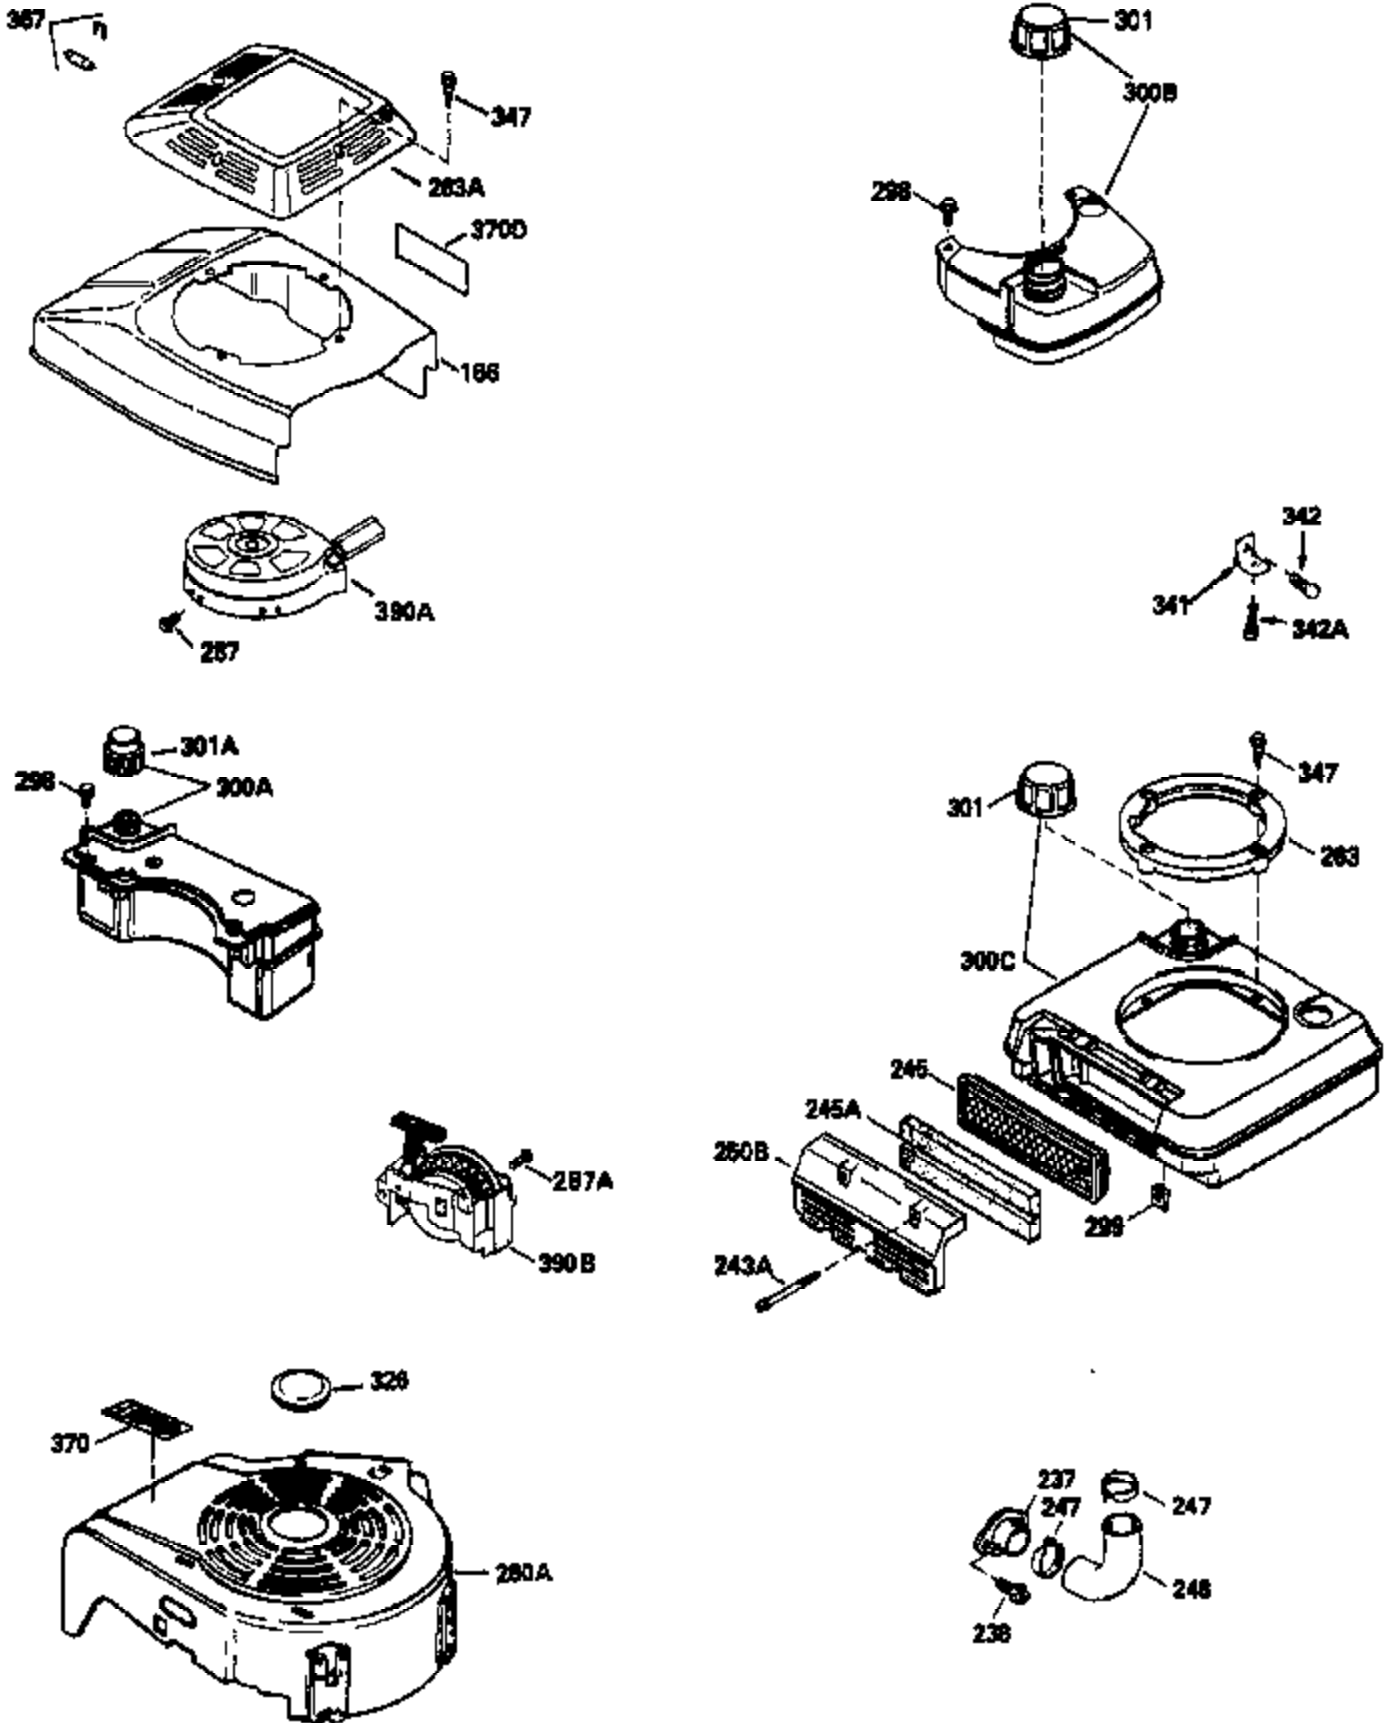

ILLUSTRATION SHOWS TYPICAL PARTS ONLY. ORDER BY PART NUMBER. PARTS NOT LISTED ARE SUPPLIED BY OEM.

VIEW 2 OF 3

Ref #	Part Number	Qty	Description
92	650815		Washer, Belleville
237	32971		Adapter, Air cleaner
238	650709		Screw, 10-32 x 7/16"
243A	650899		Screw, 10-32 x 2-3/32"
245B	35500		Filter, Air cleaner
246D	35435		Filter, Pre-Air (Optional)
247	35505		Clamp, Air cleaner tube
248	35504		Tube, Air cleaner
250B	35503		Cover, Air cleaner
263	35502		Ring, Shroud
287	650884		Screw, 8-32 x 1/2"
299	650900		Clip, "U" type nut, 10-32
300C	35501A		Shroud & Tank Ass'y. (Incl. 299 & 301 A)
301A	35355		Fuel Cap (Use as required)
347	650898		Screw, 10-32 x 27/32"
370G	34387		Decal, Instruction (Optional)
390	590635		Rewind Starter (Refer to Division 5, Section C, page 34 or Fiche 8A, Grid G-5 for breakdown)