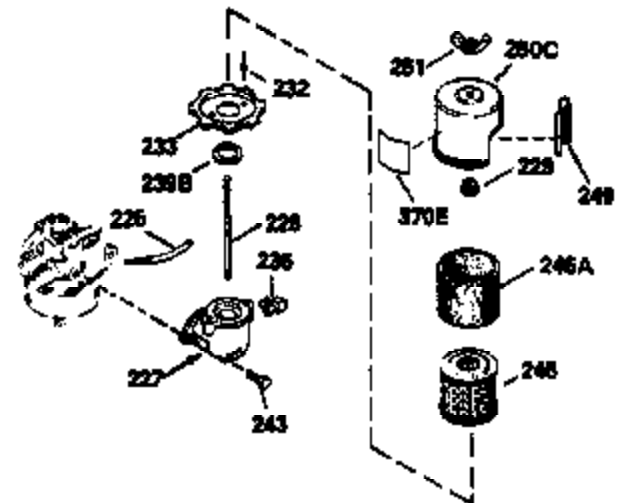

ILLUSTRATION SHOWS TYPICAL PARTS ONLY. ORDER BY PART NUMBER. PARTS NOT LISTED ARE SUPPLIED BY OEM.

VIEW 3 OF 3

Ref #	Part Number	Qty	Description
19	31386		Spring, Governor
53	31745		Washer, Tang
54	31787		Washer, Flat
55	31748		Shaft, P.T.O. (Incl. 54)
56	31746		Gear, Worm, Left-hand helix
57	31749		Ring, Retaining
58	31744		Seal, Oil
59	31747		Washer, Flat
69	35261		* Gasket, Mounting flange
70A	33521D		Flange Ass'y. (Incl.58,72,72A,73,75,8 0,311)
87	650492		Screw, 1/4-20 x 2-1/4"
92	650815		Washer, Belleville
182	6201		Screw, 1/4-28 x 7/8"
185	31384A		Pipe, Intake (Incl. 224)
186	34337		Link, Governor spring
223	650451		Screw, 1/4-20 x 1"
237	32971		Adapter, Air cleaner
238	650709		Screw, 10-32 x 7/16"
239A	35815		Gasket, Air cleaner
243A	650899		Screw, 10-32 x 2-3/32"
245B	35500		Filter, Air cleaner
246D	35435		Filter, Pre-Air (Optional)
275A	35603		Muffler (Incl. 277)
276	33753		Plate, Locking
277A	30063		Screw, Torx T-30, 1/4-20 x 1/2" (Use as req.)
277	650795		Screw, 1/4-20 x 2-1/4" (Use as requir ed)
370G	34387		Decal, Instruction (Optional)
410	730574		Opt.Debris Screen Kit (Incl.370G,411, 412,413)
411	35596		Debris Screen (Optional)
412	35597		Debris Screen Bracket (Optional)
413	650910		Screw, 8-32 x 1/4 (Optional)
415	730162		Muffler Adapter Kit(In.274,277A)(Use as req.)