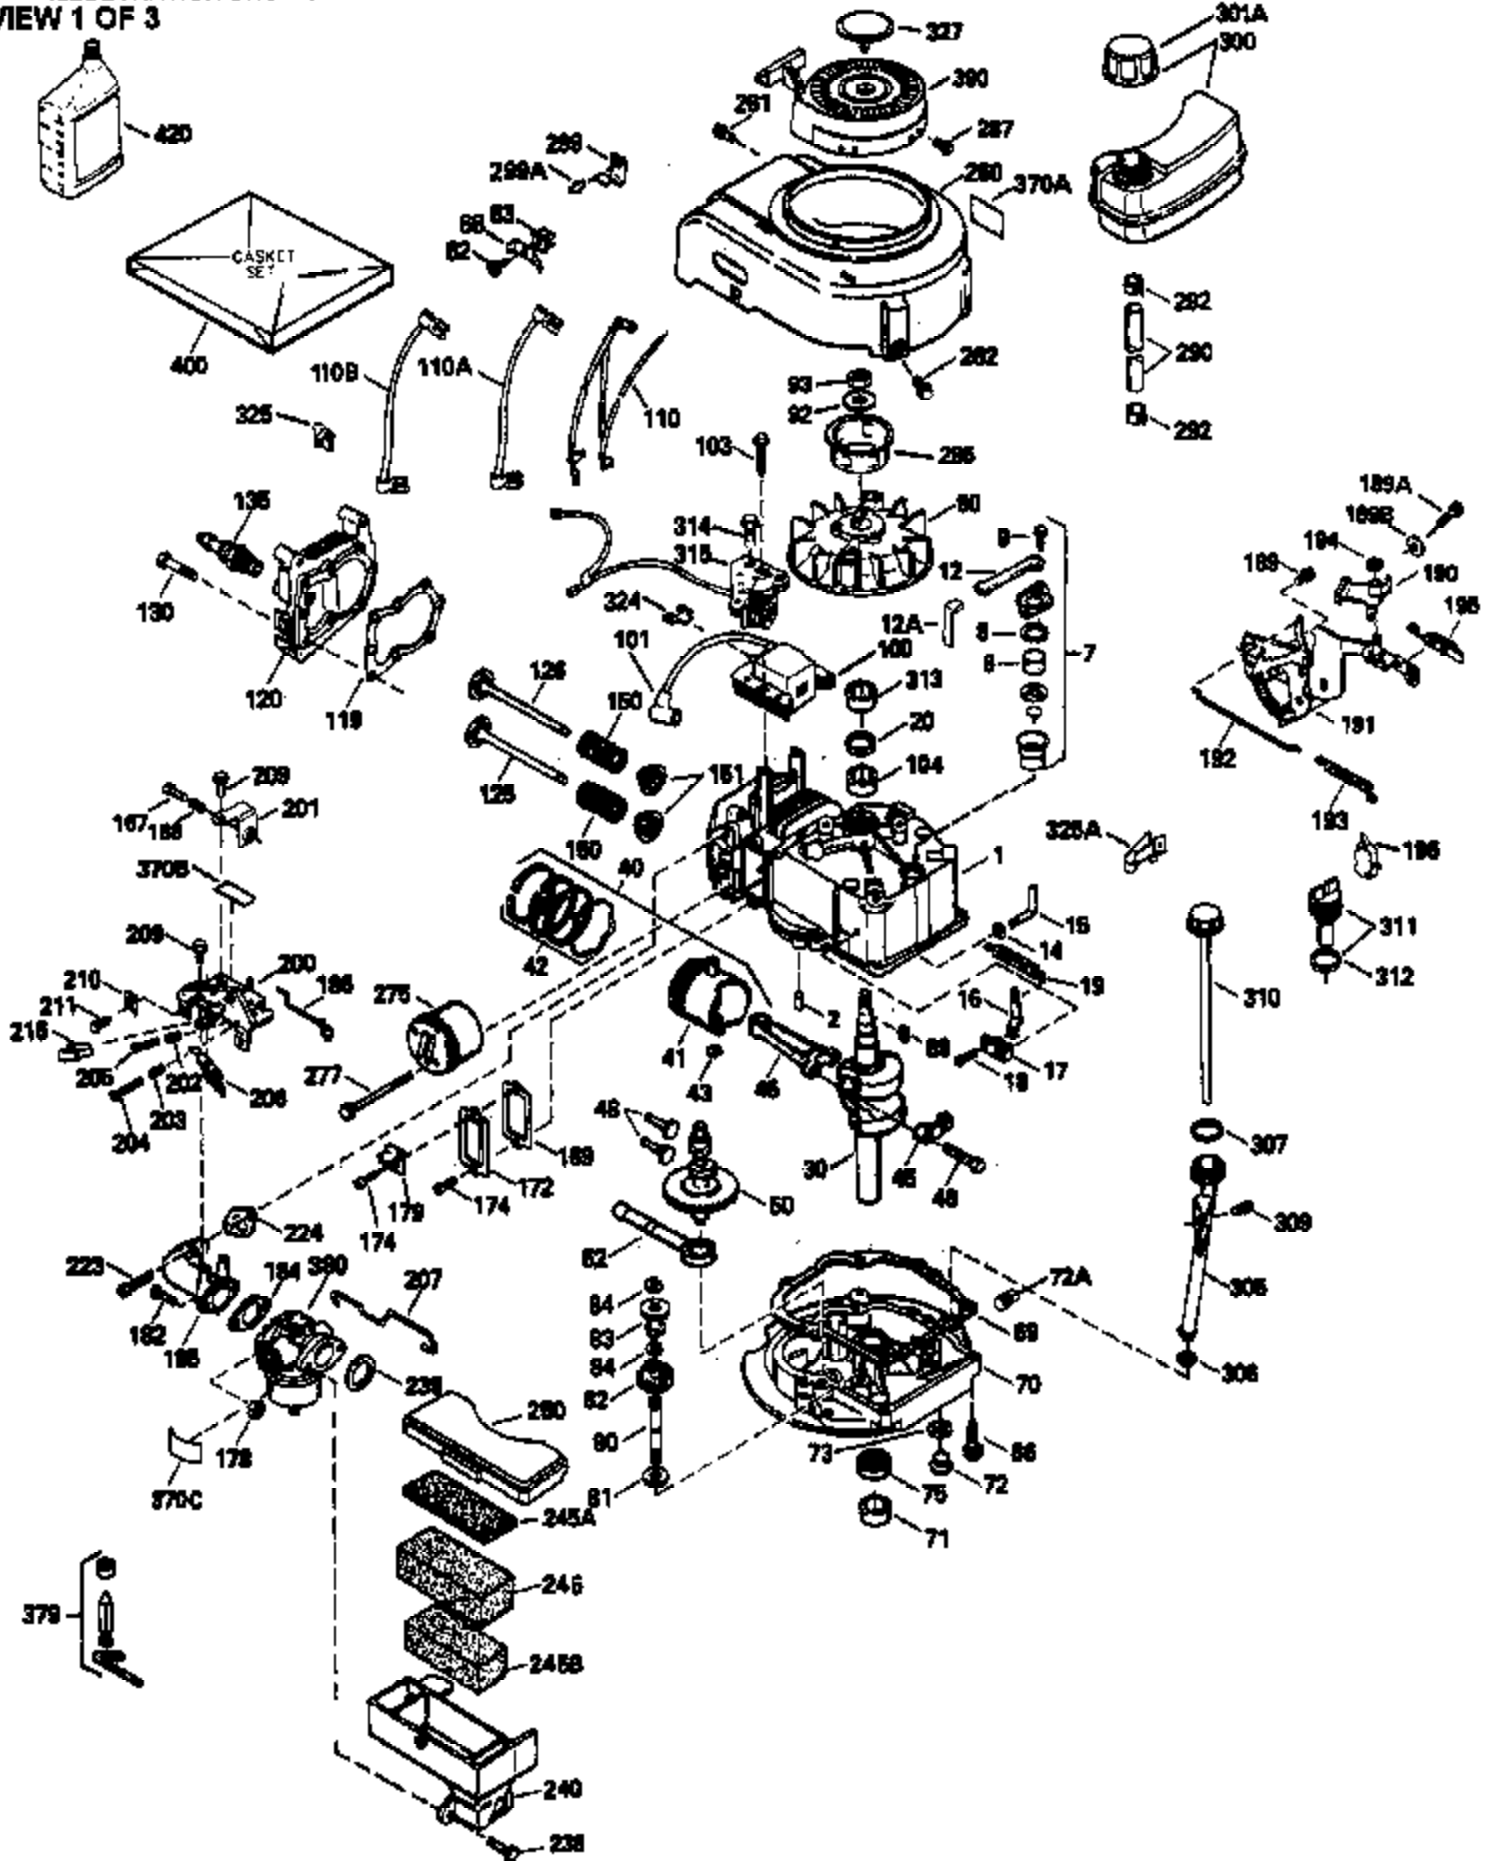

## Engine Parts List #1

Ref #	Part Number	Qty	Description
1	36486A	1	Cylinder (Incl. 2,20 & 125)
2	26727	2	Dowel Pin
6	33734	1	Breather Element
7	36557	1	Breather Body Ass'y. (Incl. 6 & 12)
12	36558	1	Breather Cover & Tube (Incl. 12B)
14	28277	1	Washer
15	30589	1	Governor Rod (Incl. 14)
16	31383A	1	Governor Lever
17	31335	1	Governor Lever Clamp
18	650548	1	Screw, 8-32 x 5/16"
19	31386	1	Extension Spring
20	32600	1	Oil Seal
30	34570A	1	Crankshaft
40	35544A	1	Piston, Pin & Ring Set (Std.)
40	35545A	1	Piston, Pin & Ring Set (.010" OS)
40	35546	1	Piston, Pin & Ring Set (.020" OS)
41	35541	1	Piston & Pin Ass'y. (Std.) (Incl. 43)
41	35542	1	Piston & Pin Ass'y. (.010" OS) (Incl. 43)
41	35543	1	Piston & Pin Ass'y. (.020" OS) (Incl. 43)
42	35547A	1	Ring Set (Std.)
42	35548A	1	Ring Set (.010" OS)
42	35549	1	Ring Set (.020" OS)
43	20381	2	Piston Pin Retaining Ring
45	32875	1	Connecting Rod Ass'y. (Incl. 46)
46	32610A	2	Connecting Rod Bolt
48	27241	2	Valve Lifter
50	35992	1	Camshaft (MCR)
52	29914	1	Oil Pump Ass'y.
69	35261	1	* Mounting Flange Gasket
70	34790D	1	Mounting Flange (Incl. 72 thru 83)
72	36083	1	Oil Drain Plug
75	27897	1	Oil Seal
80	30574A	1	Governor Shaft
81	30590A	1	Washer
82	30591	1	Governor Gear Ass'y. (Incl. 81)
83	30588A	1	Governor Spool
86	650488	6	Screw, 1/4-20 x 1-1/4"
89	611004	1	Flywheel Key
90	611044	1	Flywheel
92	650815	1	Belleville Washer
93	650816	1	Flywheel Nut
100	34443A	1	Solid State Ignition
101	610118	1	Spark Plug Cover
103	651007	2	Screw, Torx T-15, 10-24 x 15/16"
104	34837	1	Crankshaft Bushing
110	34970	1	Ground Wire
110	35017	1	Ground Wire
119	36440	1	* Cylinder Head Gasket
120	36476	1	Cylinder Head
125	36471	1	Exhaust Valve (Std.) (Incl. 151)
125	36472	1	Exhaust Valve (1/32" OS) (Incl. 151)
126	29314B	1	Intake Valve (Std.) (Incl. 151)
126	29315C	1	Intake Valve (1/32" OS) (Incl. 151)
130	6021A	8	Screw, 5/16-18 x 1-1/2"
135	35395	1	Resistor Spark Plug (RJ19LM)
150	35991	2	Valve Spring
151	31673	2	Valve Spring Cap
167	32924	1	Speed Adjusting Spring