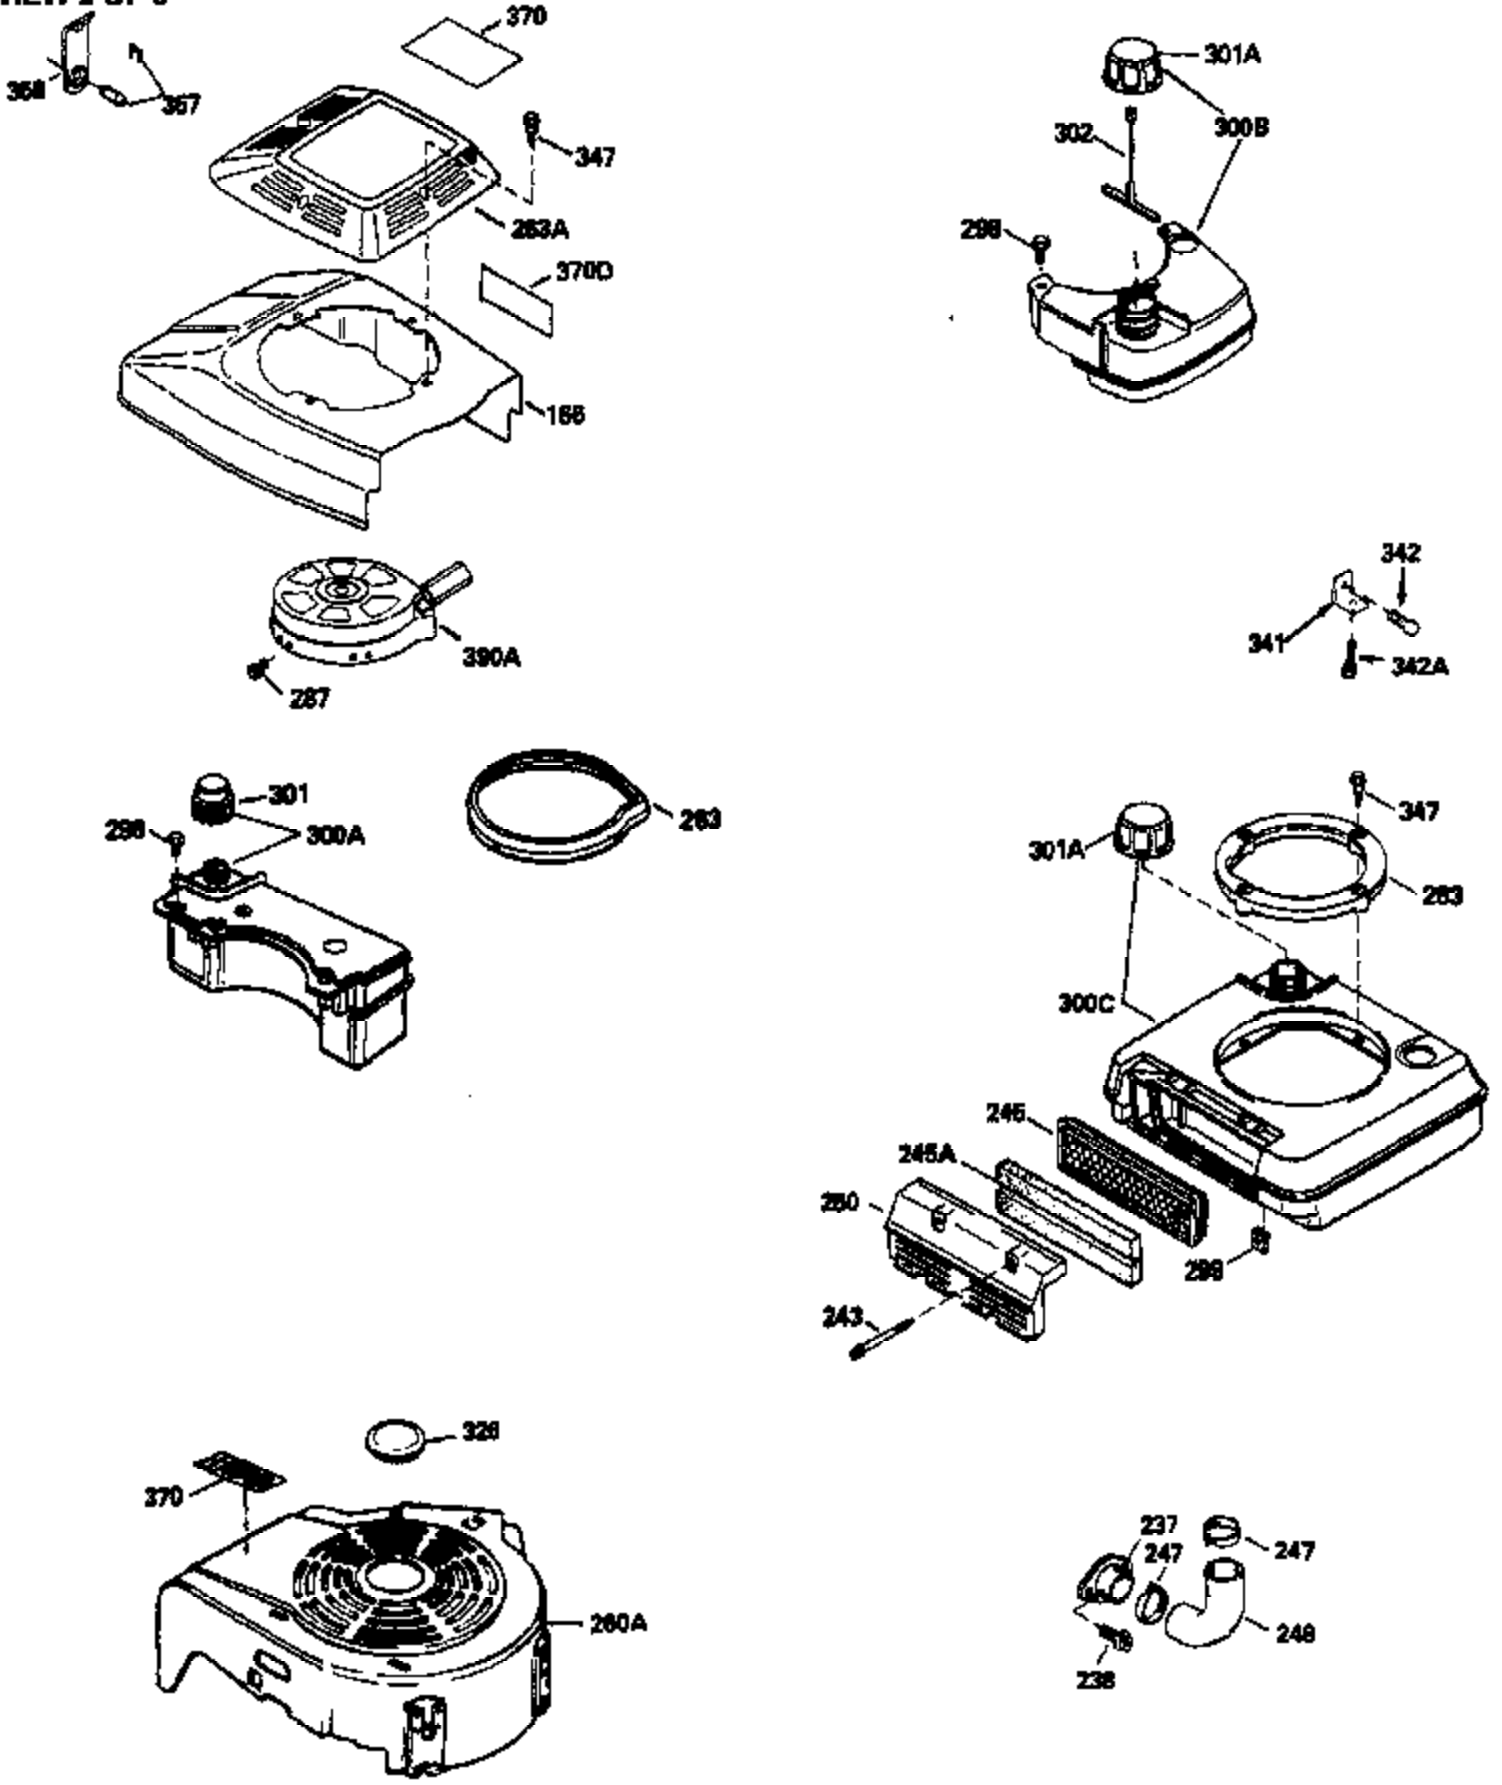

ILLUSTRATION SHOWS TYPICAL PARTS ONLY. ORDER BY PART NUMBER. PARTS NOT LISTED ARE SUPPLIED BY OEM.

VIEW 2 OF 3

Ref #	Part Number	Qty	Description
225	35043	1	Carburetor Tube
235	35533	1	Air Cleaner Elbow Fitting
238	650940	2	Screw, 10-32 x 7/16"
242	34699	1	Air Cleaner Bracket
245	34782	1	Air Cleaner Filter
245A	34783	1	Air Cleaner Filter
250	35535	1	Air Cleaner Cover
287	650926	2	Screw, 8-32 x 21/64"
298	28763	3	Screw, 10-32 x 35/64"
301	33032	1	Fuel Cap