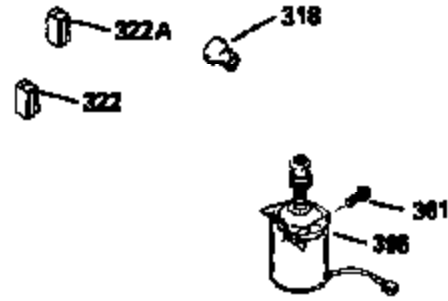

ILLUSTRATION SHOWS TYPICAL PARTS ONLY. ORDER BY PART NUMBER. PARTS NOT LISTED ARE SUPPLIED BY OEM.

VIEW 3 OF 3

Ref #	Part Number	Qty	Description
19	31386	1	Extension Spring
69	35261	1	* Mounting Flange Gasket
182	6201	2	Screw, 1/4-28 x 7/8"
185	33004A	1	Intake Pipe (Incl. 224)
186	34337	1	Governor Link
223	650451	2	Screw, 1/4-20 x 1"
225	35043	1	Carburetor Tube
227	35917	1	Air Cleaner Elbow (Incl. 235)
228	650826	1	Stud
229	650825	1	Nut & Lock Washer, 1/4-20
235	35533	1	Air Cleaner Elbow Fitting
238	650940	2	Screw, 10-32 x 7/16"
239	35815	1	Air Cleaner Gasket
239A	34698A	1	Air Cleaner Gasket
242	34699	1	Air Cleaner Bracket
245A	34783	1	Air Cleaner Filter
245	34782	1	Air Cleaner Filter
249	35536	1	Air Cleaner Cover Seal
250	35535	1	Air Cleaner Cover
251	650513	1	Wing Nut
260	35564	1	Blower Housing
277	650988	2	Screw, 1/4-20 x 2-5/16"
370E	34704	1	Air Cleaner Decal