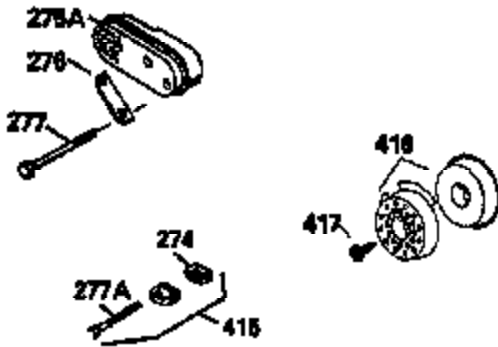

ILLUSTRATION SHOWS TYPICAL PARTS ONLY. ORDER BY PART NUMBER. PARTS NOT LISTED ARE SUPPLIED BY OEM.

VIEW 2 OF 3

Ref #	Part Number	Qty	Description
225	35043	1	Carburetor Tube
235	35533	1	Air Cleaner Elbow Fitting
238	650940	2	Screw, 10-32 x 7/16"
242	34699	1	Air Cleaner Bracket
245	34782	1	Air Cleaner Filter
245A	34783	1	Air Cleaner Filter
250	35535	1	Air Cleaner Cover
287	650926	2	Screw, 8-32 x 21/64"
298	28763	3	Screw, 10-32 x 35/64"
301	33032	1	Fuel Cap

ILLUSTRATION SHOWS TYPICAL PARTS ONLY. ORDER BY PART NUMBER. PARTS NOT LISTED ARE SUPPLIED BY OEM.

VIEW 3 OF 3

Ref #	Part Number	Qty	Description
19	31386	1	Extension Spring
69	35261	1	* Mounting Flange Gasket
182	6201	2	Screw, 1/4-28 x 7/8"
185	33004A	1	Intake Pipe (Incl. 224)
186	34337	1	Governor Link
223	650451	2	Screw, 1/4-20 x 1"
225	35043	1	Carburetor Tube
227	35917	1	Air Cleaner Elbow (Incl. 235)
228	650826	1	Stud
229	650825	1	Nut & Lock Washer, 1/4-20
235	35533	1	Air Cleaner Elbow Fitting
238	650940	2	Screw, 10-32 x 7/16"
239	35815	1	Air Cleaner Gasket
239A	34698A	1	Air Cleaner Gasket
242	34699	1	Air Cleaner Bracket
245A	34783	1	Air Cleaner Filter
245	34782	1	Air Cleaner Filter
249	35536	1	Air Cleaner Cover Seal
250	35535	1	Air Cleaner Cover
251	650513	1	Wing Nut
260	35564	1	Blower Housing
277	650988	2	Screw, 1/4-20 x 2-5/16"
370E	34704	1	Air Cleaner Decal