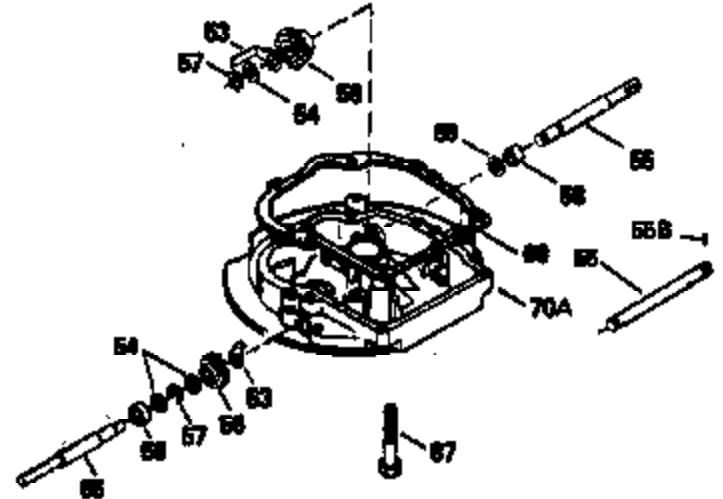

Ref #	Part Number	Qty	Description
390	590732	1	Rewind Starter (NOTE: This engine could have been built with 590688 starter. Refer to the design of the air intake louvers for part identification. Individual starter parts do not interchange.)
400	36480	1	* Gasket Set (Incl. items marked PK i n notes) Incl. Part #'s 26756 (1), 27234A (1), 33735 (1), 34265 (1), 34338 (1), 34690A (1), 35261 (1), 36440 (1)
420	730225	1	SAE 30 4-Cycle Engine Oil (Quart)

ILLUSTRATION SHOWS TYPICAL PARTS ONLY. ORDER BY PART NUMBER. PARTS NOT LISTED ARE SUPPLIED BY OEM.

VIEW 2 OF 3

Ref #	Part Number	Qty	Description
225	35043	1	Carburetor Tube
235	35533	1	Air Cleaner Elbow Fitting
238	650940	2	Screw, 10-32 x 7/16"
242	34699	1	Air Cleaner Bracket
245	34782	1	Air Cleaner Filter
245A	34783	1	Air Cleaner Filter
250	35535	1	Air Cleaner Cover
287	650926	2	Screw, 8-32 x 21/64"
298	28763	3	Screw, 10-32 x 35/64"
301	33032	1	Fuel Cap

ILLUSTRATION SHOWS TYPICAL PARTS ONLY. ORDER BY PART NUMBER. PARTS NOT LISTED ARE SUPPLIED BY OEM.

VIEW 3 OF 3

Ref #	Part Number	Qty	Description
19	31386	1	Extension Spring
69	35261	1	* Mounting Flange Gasket
182	6201	2	Screw, 1/4-28 x 7/8"
185	33004A	1	Intake Pipe (Incl. 224)
186	34337	1	Governor Link
223	650451	2	Screw, 1/4-20 x 1"
225	35043	1	Carburetor Tube
227	35917	1	Air Cleaner Elbow (Incl. 235)
228	650826	1	Stud
229	650825	1	Nut & Lock Washer, 1/4-20
235	35533	1	Air Cleaner Elbow Fitting
238	650940	2	Screw, 10-32 x 7/16"
239	35815	1	Air Cleaner Gasket
239A	34698A	1	Air Cleaner Gasket
242	34699	1	Air Cleaner Bracket
245A	34783	1	Air Cleaner Filter
245	34782	1	Air Cleaner Filter
249	35536	1	Air Cleaner Cover Seal
250	35535	1	Air Cleaner Cover
251	650513	1	Wing Nut
260	35564	1	Blower Housing
277	650988	2	Screw, 1/4-20 x 2-5/16"
370E	34704	1	Air Cleaner Decal