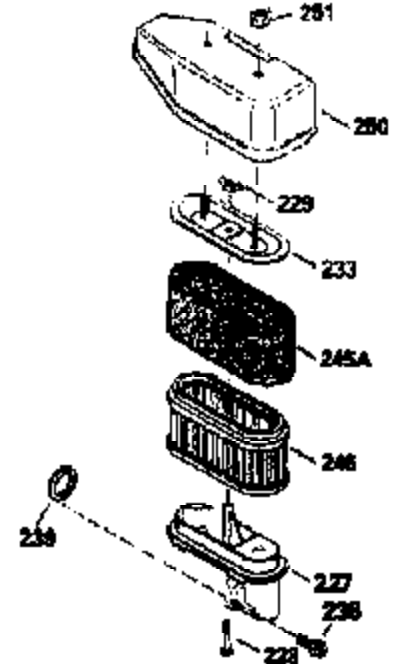

ILLUSTRATION SHOWS TYPICAL PARTS ONLY. ORDER BY PART NUMBER. PARTS NOT LISTED ARE SUPPLIED BY OEM.

VIEW 3 OF 3

Ref #	Part Number	Qty	Description
19	31386	1	Extension Spring
69	35261	1	* Mounting Flange Gasket
182	6201	2	Screw, 1/4-28 x 7/8"
185	33004A	1	Intake Pipe (Incl. 224)
186	34337	1	Governor Link
223	650451	2	Screw, 1/4-20 x 1"
225	35043	1	Carburetor Tube
227	35917	1	Air Cleaner Elbow (Incl. 235)
228	650826	1	Stud
229	650825	1	Nut & Lock Washer, 1/4-20
235	35533	1	Air Cleaner Elbow Fitting
238	650940	2	Screw, 10-32 x 7/16"
239	35815	1	Air Cleaner Gasket
239A	34698A	1	Air Cleaner Gasket
242	34699	1	Air Cleaner Bracket
245A	34783	1	Air Cleaner Filter
245	34782	1	Air Cleaner Filter
249	35536	1	Air Cleaner Cover Seal
250	35535	1	Air Cleaner Cover
251	650513	1	Wing Nut
260	35564	1	Blower Housing
277	650988	2	Screw, 1/4-20 x 2-5/16"
370E	34704	1	Air Cleaner Decal