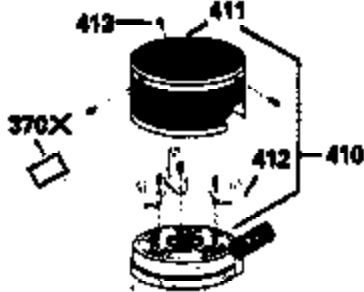

ILLUSTRATION SHOWS TYPICAL PARTS ONLY. ORDER BY PART NUMBER. PARTS NOT LISTED ARE SUPPLIED BY OEM.

VIEW 3 OF 3

Ref #	Part Number	Qty	Description
19	31386	1	Extension Spring
69	35261	1	* Mounting Flange Gasket
182	6201	2	Screw, 1/4-28 x 7/8"
185	33004A	1	Intake Pipe (Incl. 224)
186	34337	1	Governor Link
223	650451	2	Screw, 1/4-20 x 1"
225	35043	1	Carburetor Tube
227	35917	1	Air Cleaner Elbow (Incl. 235)
228	650826	1	Stud
229	650825	1	Nut & Lock Washer, 1/4-20
235	35533	1	Air Cleaner Elbow Fitting
238	650940	2	Screw, 10-32 x 7/16"
239	35815	1	Air Cleaner Gasket
239A	34698A	1	Air Cleaner Gasket
242	34699	1	Air Cleaner Bracket
245A	34783	1	Air Cleaner Filter
245	34782	1	Air Cleaner Filter
249	35536	1	Air Cleaner Cover Seal
250	35535	1	Air Cleaner Cover
251	650513	1	Wing Nut
260	35564	1	Blower Housing
277	650988	2	Screw, 1/4-20 x 2-5/16"
370E	34704	1	Air Cleaner Decal