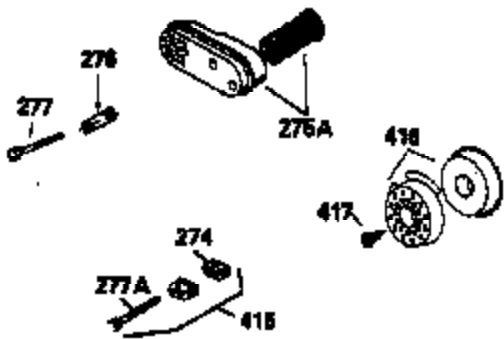

ILLUSTRATION SHOWS TYPICAL PARTS ONLY. ORDER BY PART NUMBER. PARTS NOT LISTED ARE SUPPLIED BY OEM.

VIEW 3 OF 3

Ref #	Part Number	Qty	Description
19	31361	1	Extension Spring
69	35261	1	* Mounting Flange Gasket
92	650815	1	Belleville Washer
182	6201	2	Screw, 1/4-28 x 7/8"
185	31384A	1	Intake Pipe (Incl. 224)
186	32653	1	Governor Spring Ling
191	35039B	1	S.E. Brake Bracket (Incl. 195)
216	33086	1	RPM Adjusting Lever
223	650451	2	Screw, 1/4-20 x 1"
238	650806	2	Screw, 10-32 x 5/8"
245	34340	1	Air Cleaner Filter
250	34341A	1	Air Cleaner Cover
277	650795	2	Screw, 1/4-20 x 2-1/4"
357	34985	1	Starter Rope Retainer