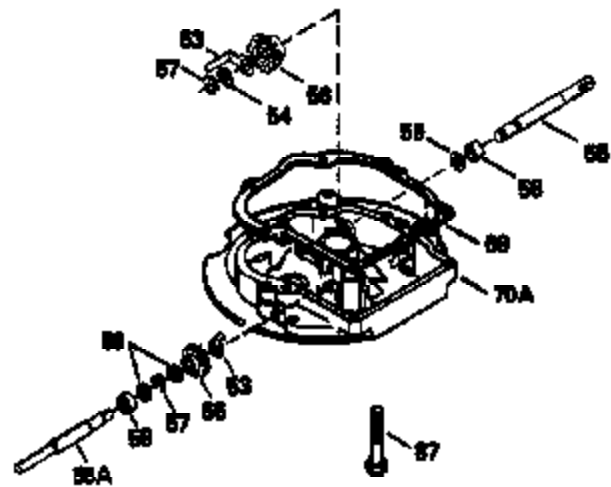

ILLUSTRATION SHOWS TYPICAL PARTS ONLY. ORDER BY PART NUMBER. PARTS NOT LISTED ARE SUPPLIED BY OEM.

**VIEW 2 OF 3**

Ref #	Part Number	Qty	Description
92	650815	1	Belleville Washer
191	35039B	1	S.E. Brake Bracket (Incl. 195)
238	650806	2	Screw, 10-32 x 5/8"
245	34340	1	Air Cleaner Filter
287	650884	2	Screw, 8-32 x 1/2"
298	28763	3	Screw, 10-32 x 35/64"
301	33032	1	Fuel Cap
357	34985	1	Starter Rope Retainer
390	590621	1	Rewind Starter

ILLUSTRATION SHOWS TYPICAL PARTS ONLY. ORDER BY PART NUMBER. PARTS NOT LISTED ARE SUPPLIED BY OEM.

VIEW 3 OF 3

Ref #	Part Number	Qty	Description
19	31361	1	Extension Spring
69	35261	1	* Mounting Flange Gasket
92	650815	1	Belleville Washer
182	6201	2	Screw, 1/4-28 x 7/8"
185	31384A	1	Intake Pipe (Incl. 224)
186	32653	1	Governor Spring Ling
191	35039B	1	S.E. Brake Bracket (Incl. 195)
216	33086	1	RPM Adjusting Lever
223	650451	2	Screw, 1/4-20 x 1"
238	650806	2	Screw, 10-32 x 5/8"
245	34340	1	Air Cleaner Filter
250	34341A	1	Air Cleaner Cover
277	650795	2	Screw, 1/4-20 x 2-1/4"
357	34985	1	Starter Rope Retainer