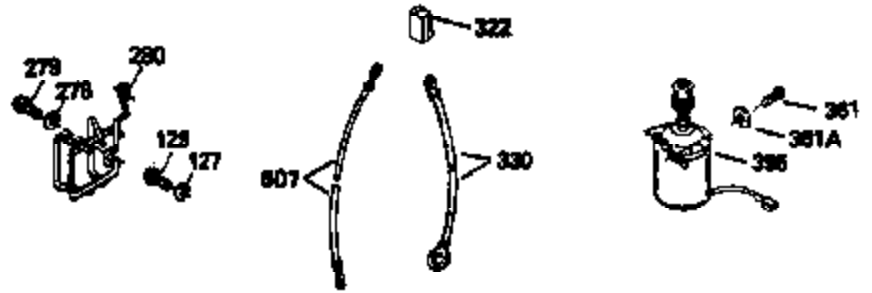

ILLUSTRATION SHOWS TYPICAL PARTS ONLY. ORDER BY PART NUMBER. PARTS NOT LISTED ARE SUPPLIED BY OEM.

VIEW 3 OF 3

Ref #	Part Number	Qty	Description
19	31361	1	Extension Spring
69	35261	1	* Mounting Flange Gasket
92	650815	1	Belleville Washer
182	6201	2	Screw, 1/4-28 x 7/8"
185	31384A	1	Intake Pipe (Incl. 224)
186	32653	1	Governor Spring Ling
191	35039B	1	S.E. Brake Bracket (Incl. 195)
216	33086	1	RPM Adjusting Lever
223	650451	2	Screw, 1/4-20 x 1"
238	650806	2	Screw, 10-32 x 5/8"
245	34340	1	Air Cleaner Filter
250	34341A	1	Air Cleaner Cover
277	650795	2	Screw, 1/4-20 x 2-1/4"
357	34985	1	Starter Rope Retainer