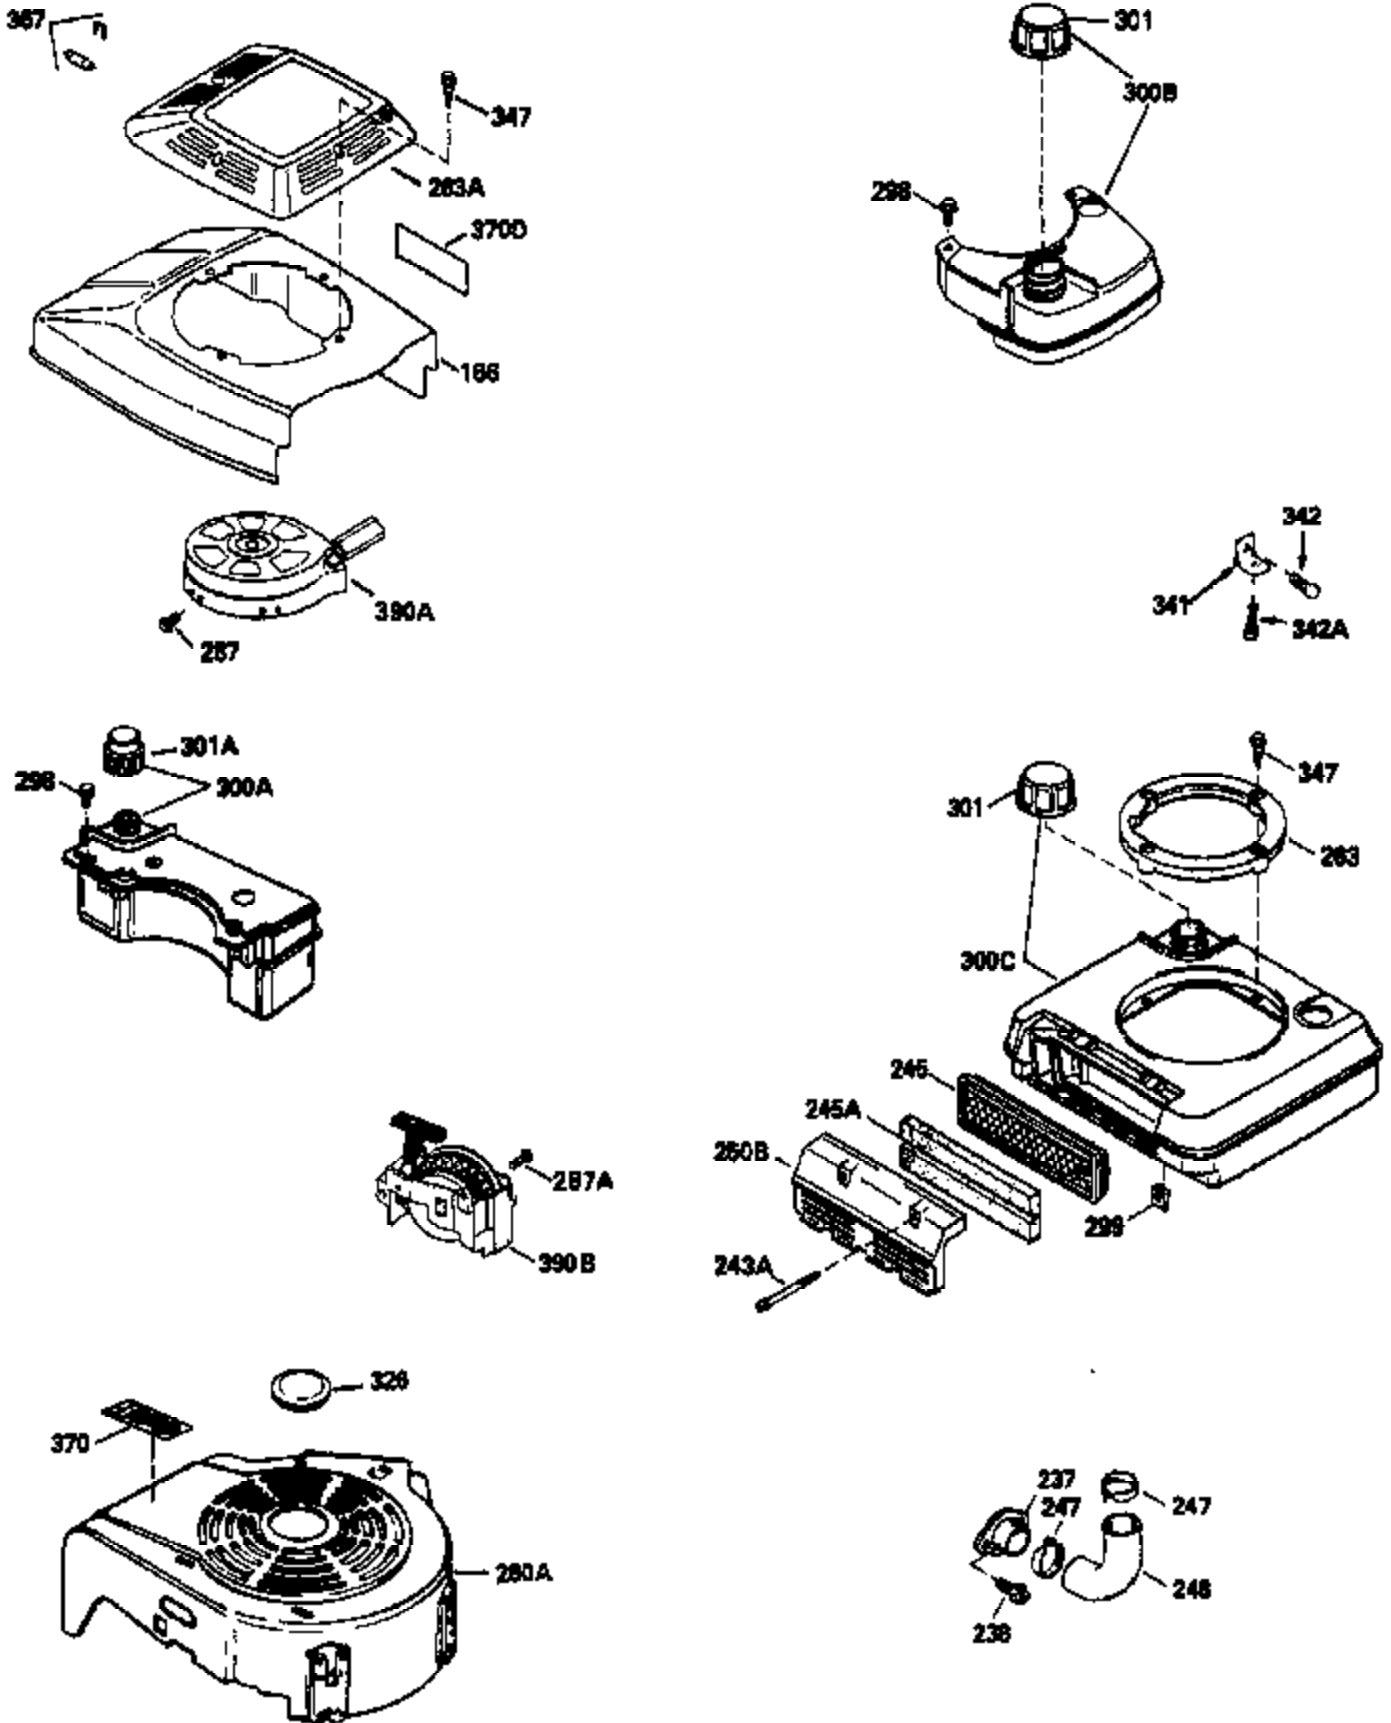

ILLUSTRATION SHOWS TYPICAL PARTS ONLY. ORDER BY PART NUMBER. PARTS NOT LISTED ARE SUPPLIED BY OEM.

VIEW 2 OF 3

Ref #	Part Number	Qty	Description
92	650815	1	Belleville Washer
191	35039B	1	S.E. Brake Bracket (Incl. 195)
238	650806	2	Screw, 10-32 x 5/8"
245	34340	1	Air Cleaner Filter
287	650884	2	Screw, 8-32 x 1/2"
298	28763	3	Screw, 10-32 x 35/64"
301	33032	1	Fuel Cap
357	34985	1	Starter Rope Retainer
390	590621	1	Rewind Starter