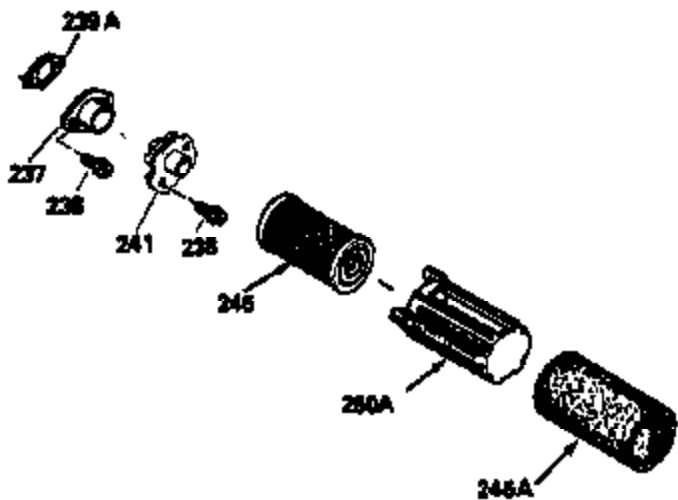

ILLUSTRATION SHOWS TYPICAL PARTS ONLY. ORDER BY PART NUMBER. PARTS NOT LISTED ARE SUPPLIED BY OEM.

VIEW 3 OF 3

Ref #	Part Number	Qty	Description
19	31361	1	Extension Spring
69	35261	1	* Mounting Flange Gasket
92	650815	1	Belleville Washer
182	6201	2	Screw, 1/4-28 x 7/8"
185	31384A	1	Intake Pipe (Incl. 224)
186	32653	1	Governor Spring Ling
191	35039B	1	S.E. Brake Bracket (Incl. 195)
216	33086	1	RPM Adjusting Lever
223	650451	2	Screw, 1/4-20 x 1"
238	650806	2	Screw, 10-32 x 5/8"
245	34340	1	Air Cleaner Filter
250	34341A	1	Air Cleaner Cover
277	650795	2	Screw, 1/4-20 x 2-1/4"
357	34985	1	Starter Rope Retainer