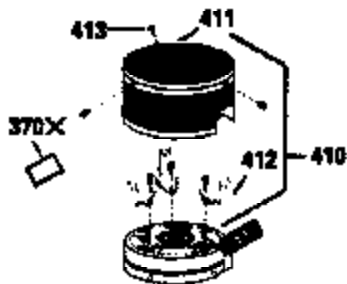

ILLUSTRATION SHOWS TYPICAL PARTS ONLY. ORDER BY PART NUMBER. PARTS NOT LISTED ARE SUPPLIED BY OEM.

VIEW 3 OF 3

Ref #	Part Number	Qty	Description
19	31361	1	Extension Spring
69	35261	1	* Mounting Flange Gasket
92	650815	1	Belleville Washer
182	6201	2	Screw, 1/4-28 x 7/8"
185	31384A	1	Intake Pipe (Incl. 224)
186	32653	1	Governor Spring Ling
191	35039B	1	S.E. Brake Bracket (Incl. 195)
216	33086	1	RPM Adjusting Lever
223	650451	2	Screw, 1/4-20 x 1"
238	650806	2	Screw, 10-32 x 5/8"
245	34340	1	Air Cleaner Filter
250	34341A	1	Air Cleaner Cover
277	650795	2	Screw, 1/4-20 x 2-1/4"
357	34985	1	Starter Rope Retainer