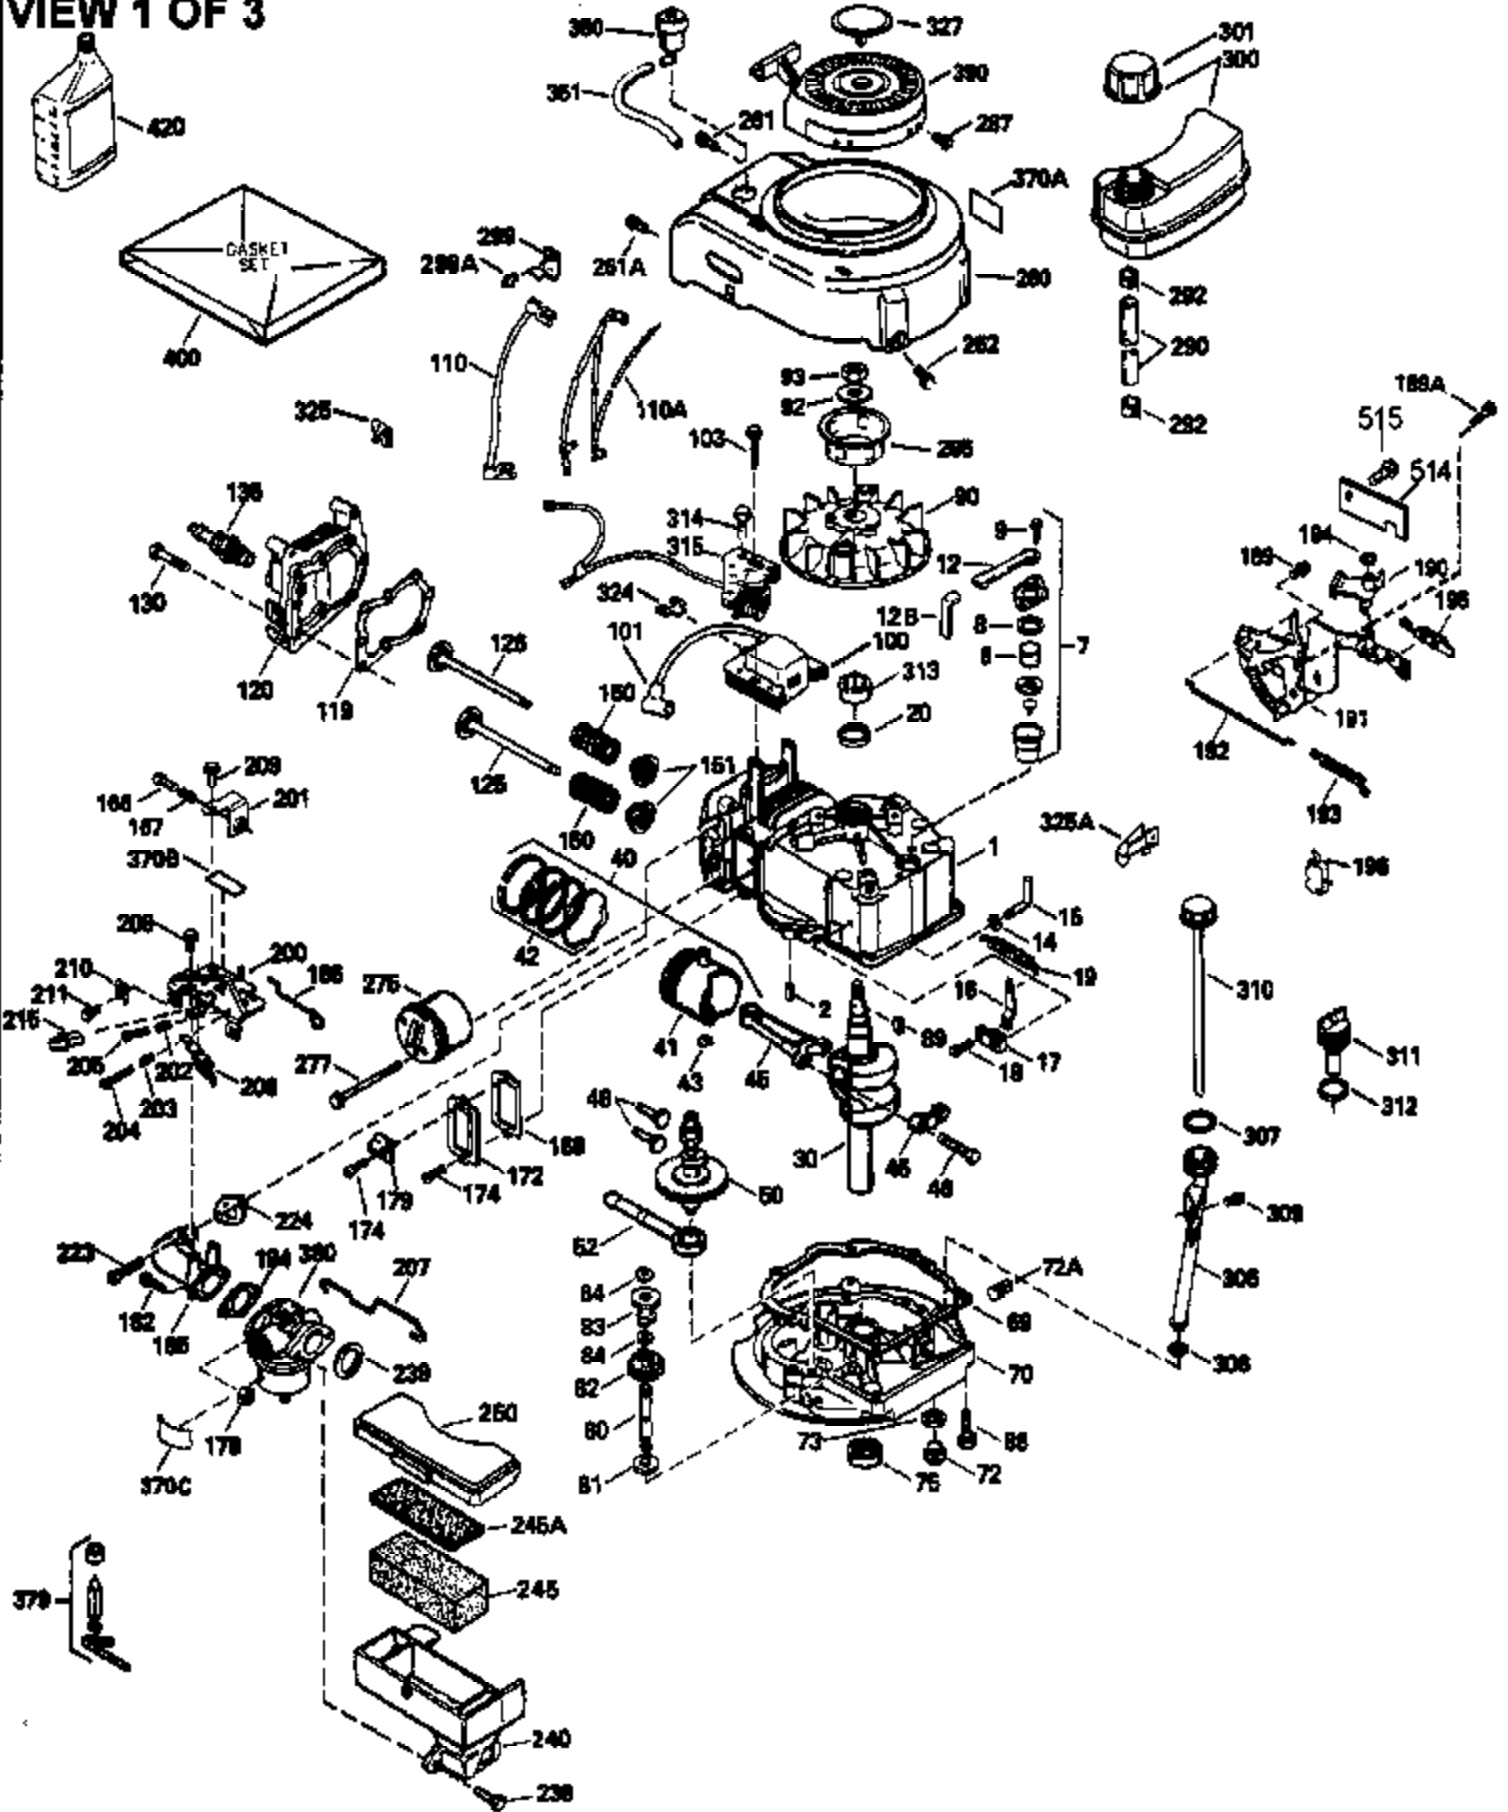

ILLUSTRATION SHOWS TYPICAL PARTS ONLY. ORDER BY PART NUMBER. PARTS NOT LISTED ARE SUPPLIED BY OEM.

VIEW 1 OF 3

Ref #	Part Number	Qty	Description
1	35010	1	Cylinder (Incl. 2 & 20)
2	26727	2	Dowel Pin
6	33734	1	Breather Element
7	34214A	1	Breather Ass'y. (Incl. 6, 8, 9 & 12)
8	33735	1	* Breather Gasket
9	30200	2	Screw, 10-24 x 9/16"
12	33886	1	Breather Tube
14	28277	1	Washer
15	30589	1	Governor Rod (Incl. 14)
16	31383A	1	Governor Lever
17	31335	1	Governor Lever Clamp
18	650548	1	Screw, 8-32 x 5/16"
19	31361	1	Extension Spring
20	32600	1	Oil Seal
30	35838	1	Crankshaft
40	35544	1	Piston, Pin & Ring Set (Std.)
40	35545	1	Piston, Pin & Ring Set (.010" OS)
40	35546	1	Piston, Pin & Ring Set (.020" OS)
41	35541	1	Piston & Pin Ass'y. (Std.) (Incl. 43)
41	35542	1	Piston & Pin Ass'y. (.010" OS) (Incl. 43)
41	35543	1	Piston & Pin Ass'y. (.020" OS) (Incl. 43)
42	35547	1	Ring Set (Std.)
42	35548	1	Ring Set (.010" OS)
42	35549	1	Ring Set (.020" OS)
43	20381	2	Piston Pin Retaining Ring
45	32875	1	Connecting Rod Ass'y. (Incl. 46)
46	32610A	2	Connecting Rod Bolt
48	27241	2	Valve Lifter
50	33553	1	Camshaft (MCR)
52	29914	1	Oil Pump Ass'y.
69	35261	1	* Mounting Flange Gasket
70	34311C	1	Mounting Flange (Incl. 72, 75, & 80)
72	30572	1	Oil Drain Plug
75	27897	1	Oil Seal
80	30574	1	Governor Shaft
81	30590A	1	Washer
82	30591	1	Governor Gear Ass'y. (Incl. 81)
83	30588A	1	Governor Spool
84	29193	2	Retaining Ring
86	650488	6	Screw, 1/4-20 x 1-1/4"
89	611004	1	Flywheel Key
90	611112	1	Flywheel
92	650815	1	Belleville Washer
93	650816	1	Flywheel Nut
100	34443A	1	Solid State Ignition
101	610118	1	Spark Plug Cover
103	650814	2	Screw, Torx T-15, 10-24 x 1"
110	34961	1	Ground Wire
119	33015A	1	* Cylinder Head Gasket
120	34342	1	Cylinder Head
125	29313C	1	Exhaust Valve (Std.) (Incl. 151)
125	29315C	1	Exhaust Valve (1/32" OS) (Incl. 151)
126	29314B	1	Intake Valve (Std.) (Incl. 151)
126	29315C	1	Intake Valve (1/32" OS) (Incl. 151)
130	6021A	8	Screw, 5/16-18 x 1-1/2"
135	35395	1	Resistor Spark Plug (RJ19LM)
150	31672	2	Valve Spring
151	31673	2	Valve Spring Keeper