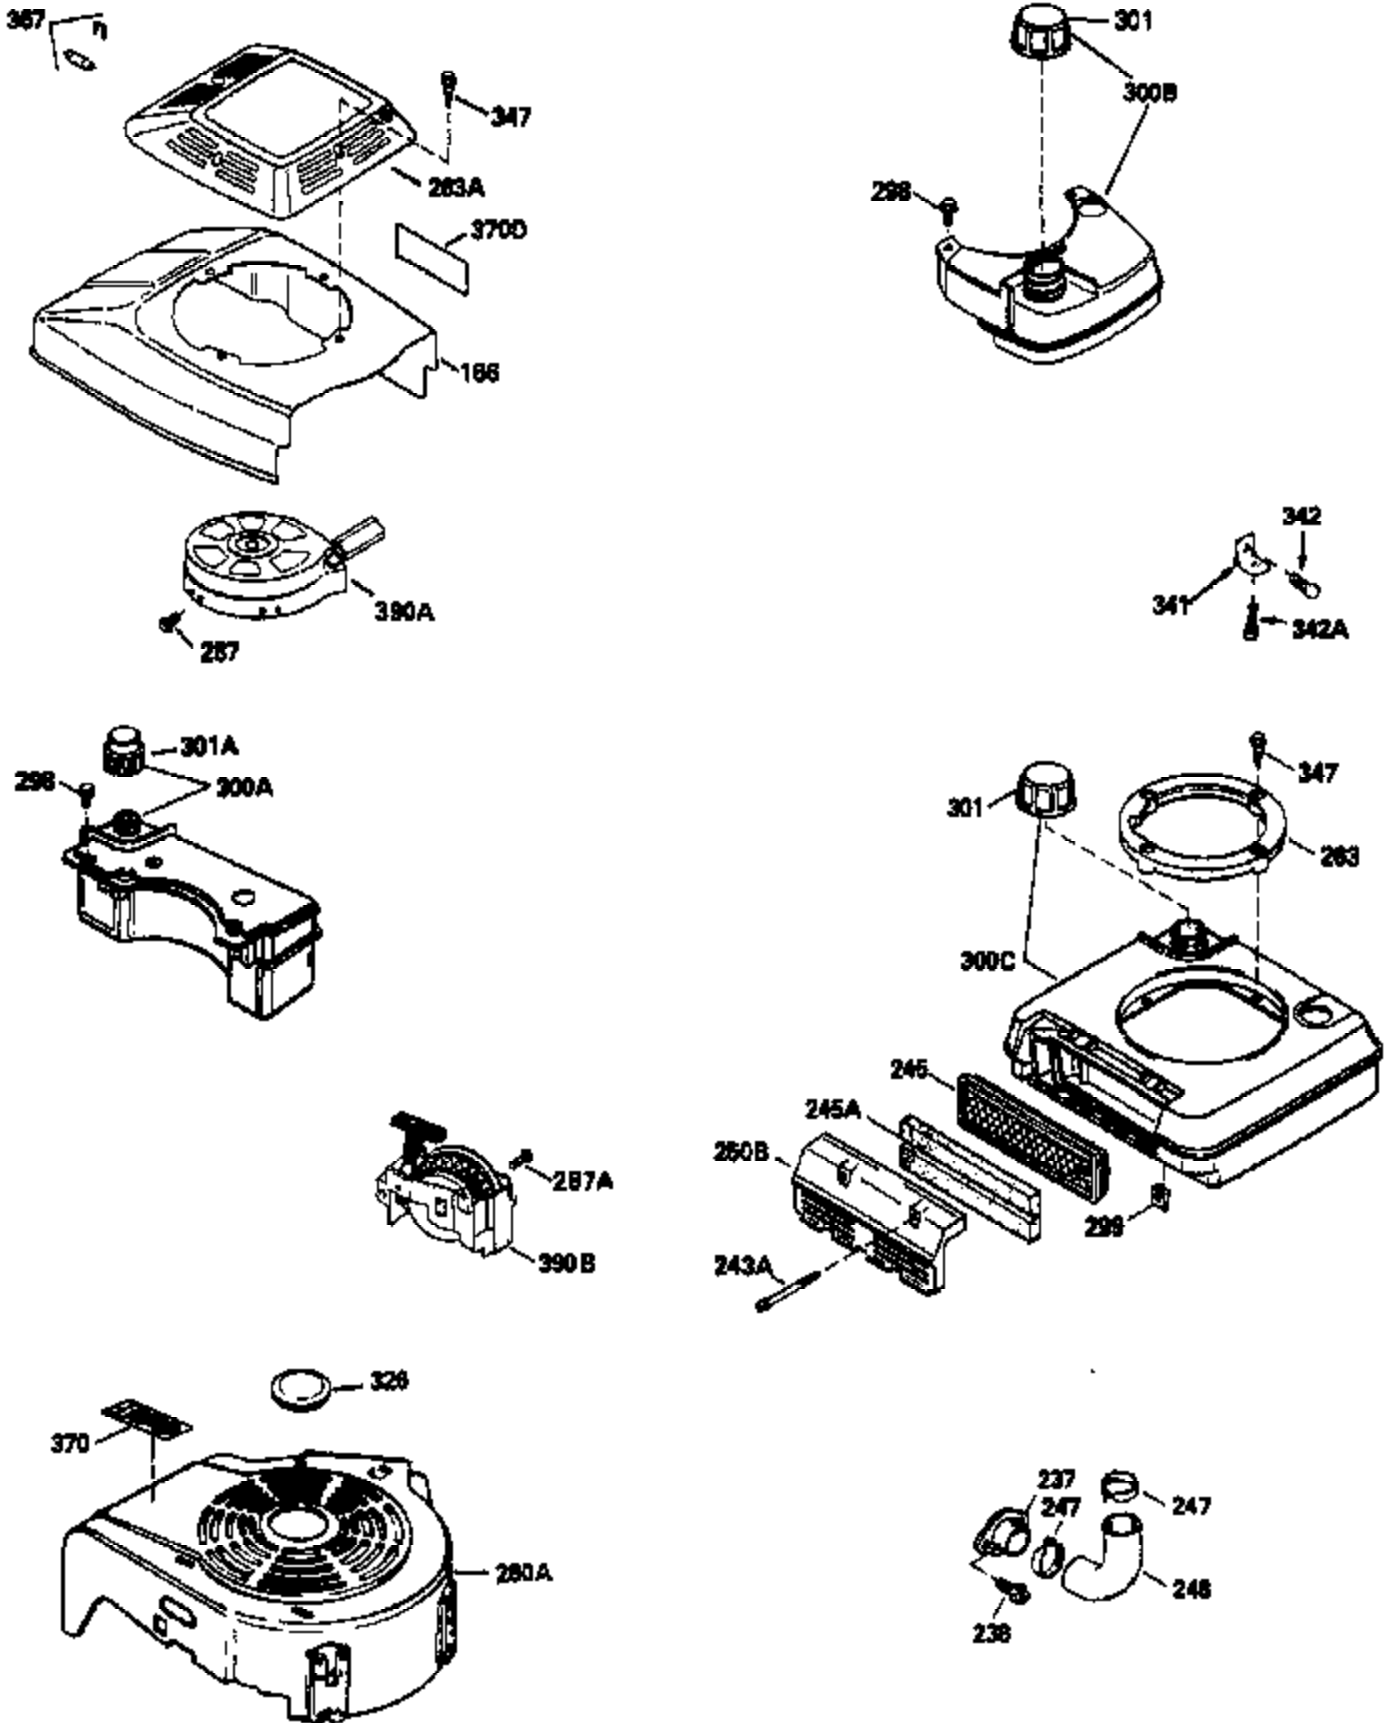

ILLUSTRATION SHOWS TYPICAL PARTS ONLY. ORDER BY PART NUMBER. PARTS NOT LISTED ARE SUPPLIED BY OEM.

VIEW 2 OF 3

Ref #	Part Number	Qty	Description
12A	34695		Elbow, Breather tube
92	650815		Washer, Belleville
191	35040B		Bracket Assy., S.E. Brake (Incl. 195)
238	650932		Screw, 10-32 x 49/64"
245	35066		Filter, Air cleaner
246D	35435		Filter, Pre-Air (Optional)
250A	35065		Cover Assy., Air cleaner
287	650884		Screw, 8-32 x 1/2"
301A	35355		Fuel Cap (Use as required)
354	35025		Staple (Not used on all models)
357	34985		Rope Stop & Staple Assy. (Incl. 354)
370G	34387		Decal, Instruction (Optional)
390	590621		Rewind Starter (Refer to Division 5, Section C, page 34 or Fiche 8A, Grid G-5 for breakdown)