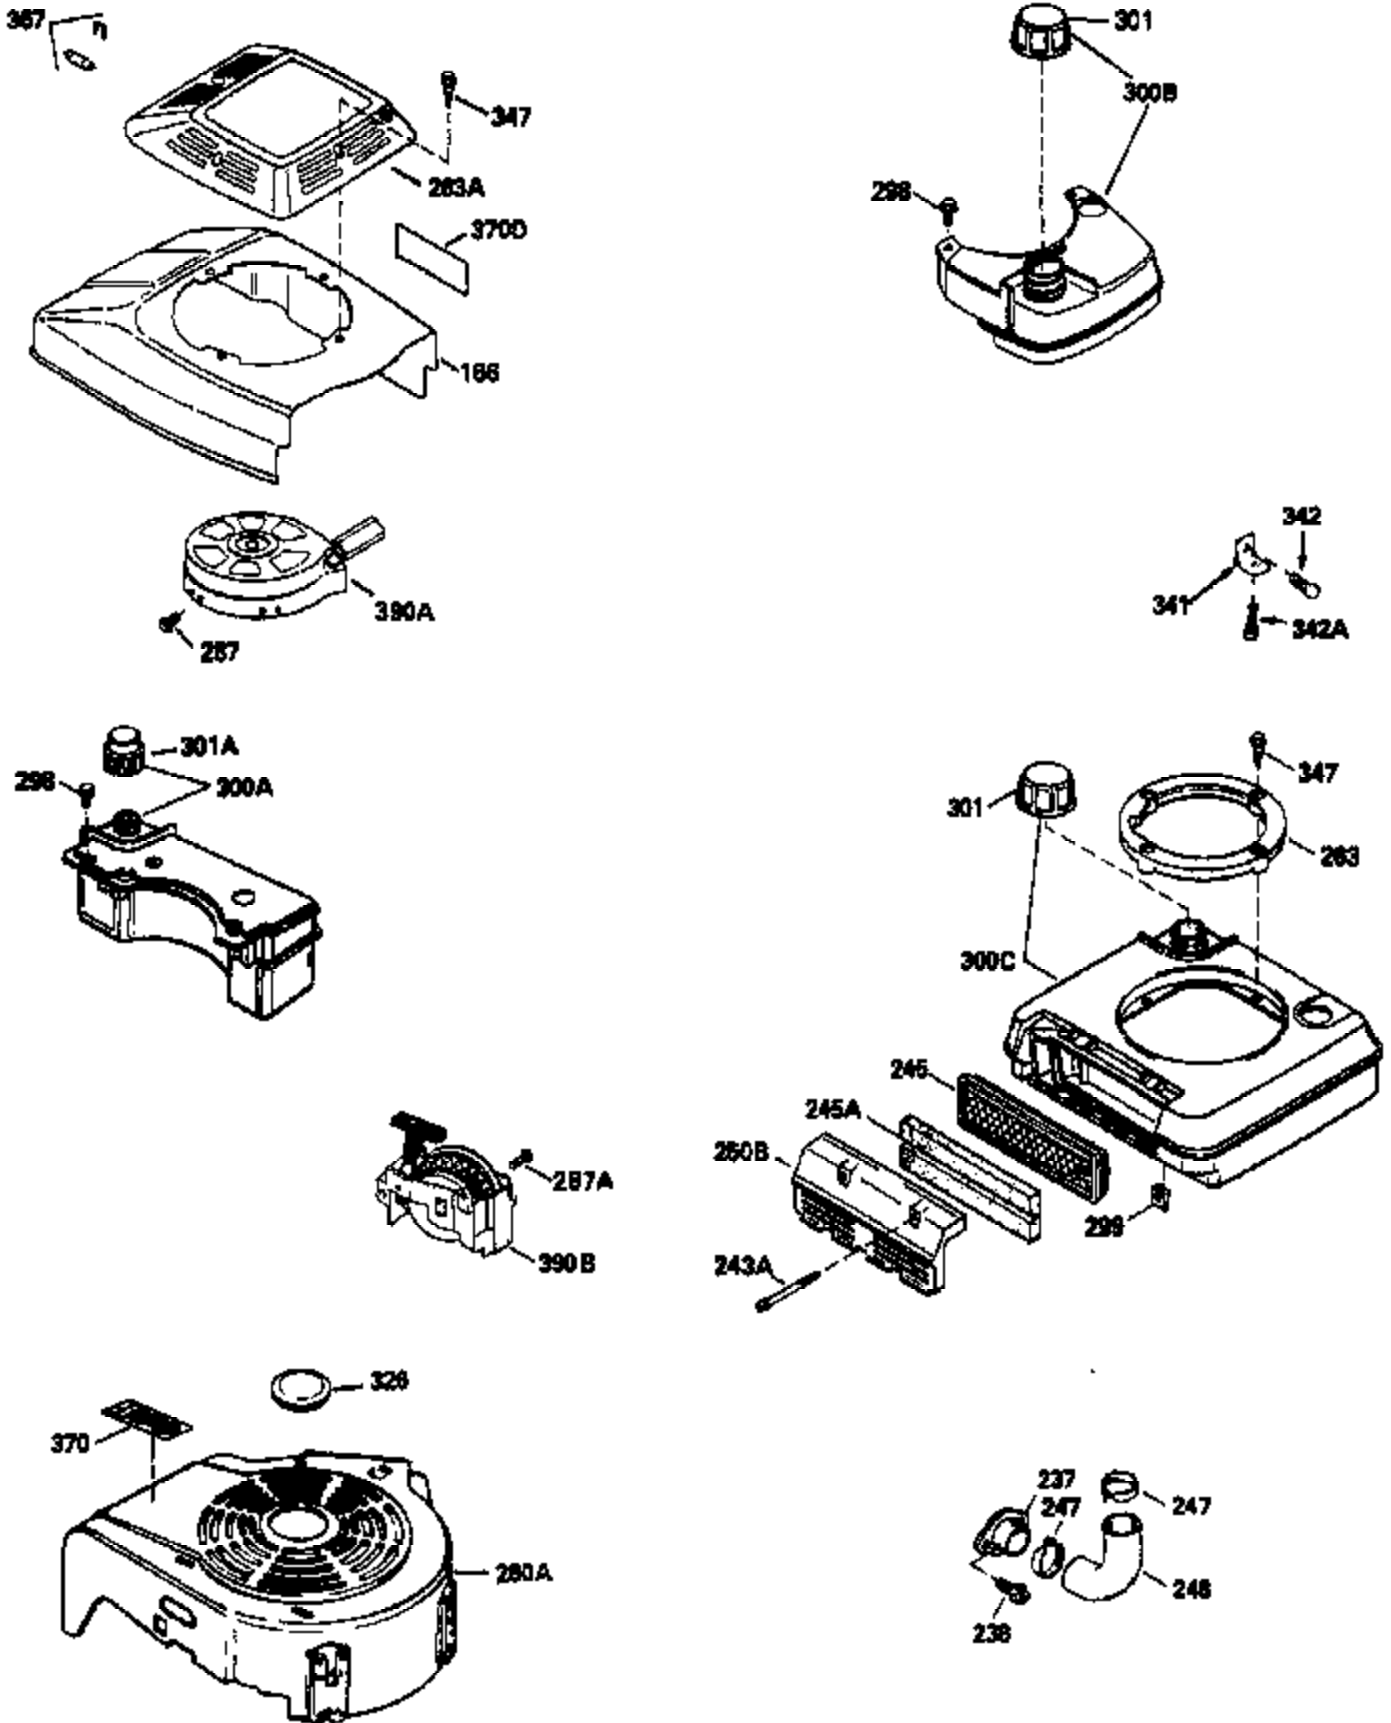

ILLUSTRATION SHOWS TYPICAL PARTS ONLY. ORDER BY PART NUMBER. PARTS NOT LISTED ARE SUPPLIED BY OEM.

VIEW 2 OF 3

Ref #	Part Number	Qty	Description
92	650815		Washer, Belleville
191	35039B		Bracket Assy., S.E. Brake (Incl. 195)
238	650806		Screw, 10-32 x 5/8"
246D	35435		Filter, Pre-Air (Optional)
246	34340		Element, Air cleaner
287	650884		Screw, 8-32 x 1/2"
301A	35355		Fuel Cap (Use as required)
370	550223		Decal, Name
370G	34387		Decal, Instruction (Optional)
370A	34346		Decal, Instruction
390	590621		Rewind Starter (Refer to Division 5, Section C, page 34 or Fiche 8A, Grid G-5 for breakdown)