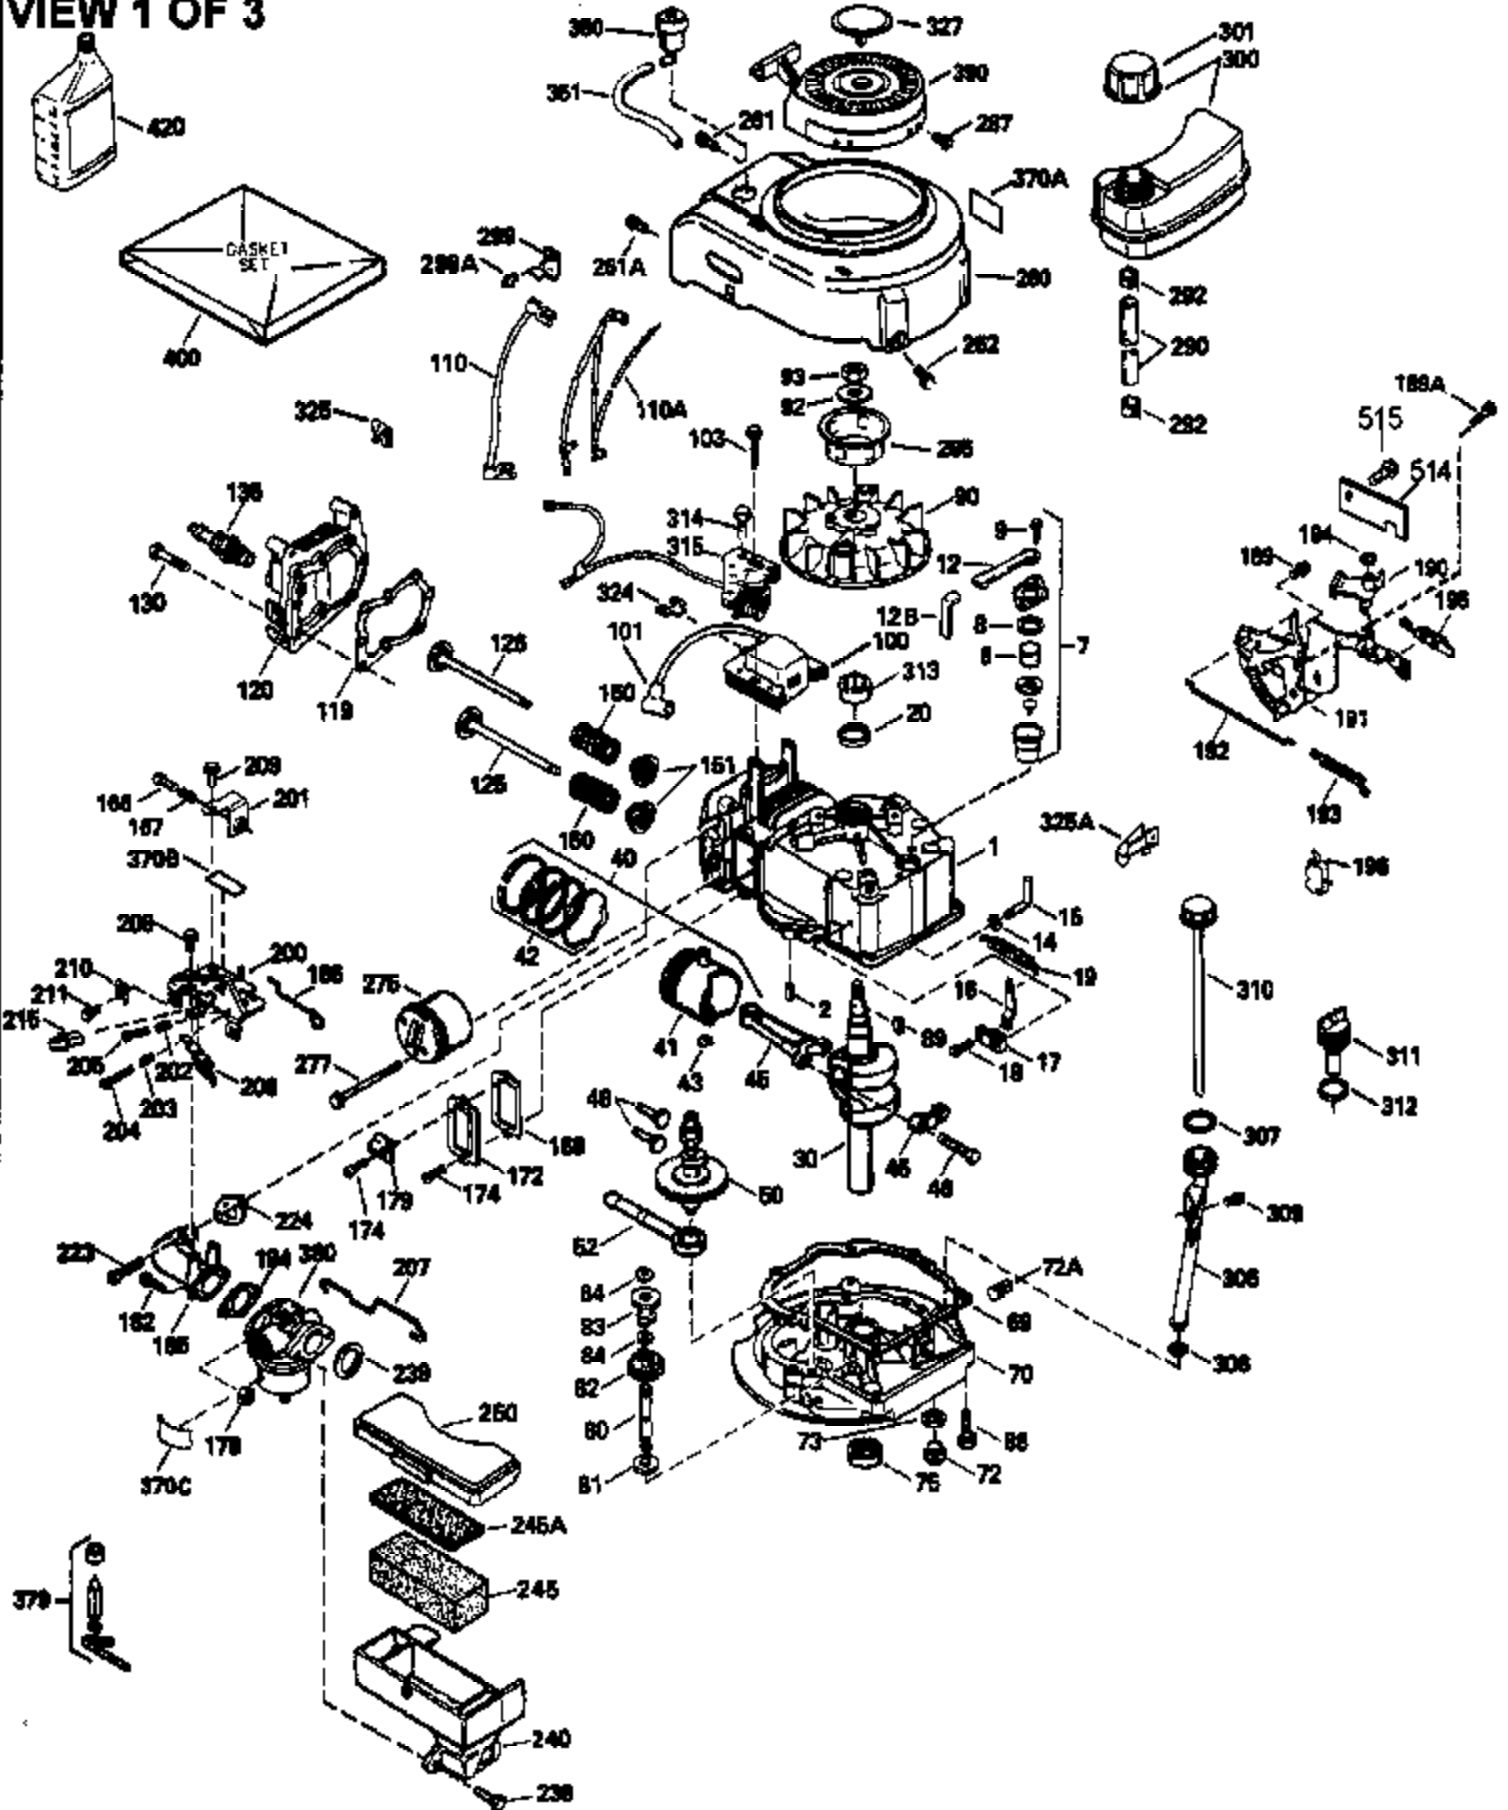

ILLUSTRATION SHOWS TYPICAL PARTS ONLY. ORDER BY PART NUMBER. PARTS NOT LISTED ARE SUPPLIED BY OEM.

VIEW 1 OF 3

Ref #	Part Number	Qty	Description
1	35010		Cylinder (Incl. 2 & 20) (2-5/8" Bore)
2	26727		Pin, Dowel
6	33734		Element, Breather
7	34214A		Breather Assy. (Incl. 6, 8, 9, 12 & 1 2A)
8	33735		* Gasket, Breather
9	30200		Screw, 10-24 x 9/16"
12	33886		Tube, Breather
14	28277		Washer, Flat
15	30589		Rod, Governor (Incl. 14)
16	31383A		Lever, Governor
17	31335		Clamp, Governor lever
18	650548		Screw, 8-32 x 5/16"
19	31361		Spring, Extension
20	32600		Seal, Oil
30	35612		Crankshaft
40	35544		Piston, Pin & Ring Set (Std.) (2-5/8" Bore)
40	35545		Piston, Pin & Ring Set (.010" OS)
40	35546		Piston, Pin & Ring Set (.020" OS)
41	35541		Piston & Pin Ass'y. (Incl. 43)(Std.)(2-5/8")
41	35542		Piston & Pin Ass'y. (Incl. 43) (.010" OS)
41	35543		Piston & Pin Ass'y. (Incl. 43) (.020" OS)
42	35547		Ring Set (Std.) (2-5/8" Bore)
42	35548		Ring Set (.010" OS)
42	35549		Ring Set (.020" OS)
43	20381		Ring, Piston pin retaining
45	32875		Rod Assy., Connecting (Incl. 46)
46	32610A		Bolt, Connecting rod
48	27241		Lifter, Valve
50	33148A		Camshaft
52	29914		Oil Pump Assy.
69	35261		* Gasket, Mounting flange
70	34311C		Flange Ass'y. (Incl. 72, 72A, 73, 75 & 80)
72	30572		Plug, Oil drain (Incl. 73)
73	28833		* Drain Plug Gasket (Not req. W/plastic plug)
75	27897		Seal, Oil
80	30574		Shaft, Governor
81	30590A		Washer, Flat
82	30591		Gear Assy., Governor (Incl. 81)
83	30588A		Spool, Governor
84	29193		Ring, Retaining
86	650488		Screw, 1/4-20 x 1-1/4"
89	611004		Flywheel Key
90	611112		Flywheel
92	650815		Washer, Belleville
93	650816		Nut, Flywheel
100	34443A		Solid State Ignition
101	610118		Cover, Spark plug
103	650814		Screw, Torx T-15, 10-24 x 1"
110	34961		Ground Wire
119	33015A		* Gasket, Head
120	34342		Head, Cylinder
125	29314B		Intake Valve (Std.) (Incl. 151) (Conventional Ports)
125	29315C		Intake Valve (1/32" OS) (Incl. 151) (Conventional Ports)
126	29313C		Exhaust Valve (Std.) (Incl. 151) (Conventional Ports)
126	29315C		Exhaust Valve (1/32" OS) (Incl. 151) (Conventional Ports)
130	6021A		Screw, 5/16-18 x 1-1/2"
135	35395		Resistor Spark Plug (RJ19LM)
150	31672		Spring, Valve