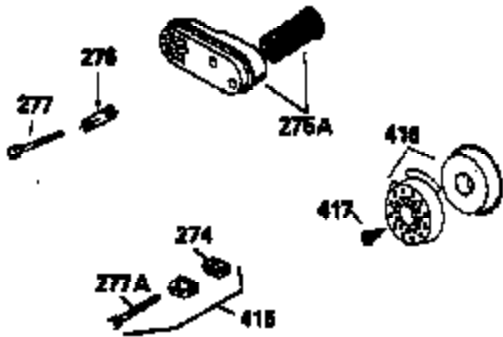

ILLUSTRATION SHOWS TYPICAL PARTS ONLY. ORDER BY PART NUMBER. PARTS NOT LISTED ARE SUPPLIED BY OEM.

VIEW 3 OF 3

Ref #	Part Number	Qty	Description
19	31361		Spring, Extension
69	35261		* Gasket, Mounting flange
92	650815		Washer, Belleville
182	6201		Screw, 1/4-28 x 7/8"
185	31384A		Pipe, Intake (Incl. 224)
186	34337		Link, Governor spring
191	35039B		Bracket Assy., S.E. Brake (Incl. 195)
223	650451		Screw, 1/4-20 x 1"
238	650806		Screw, 10-32 x 5/8"
246	34340		Element, Air cleaner
246D	35435		Filter, Pre-Air (Optional)
250	34341A		Cover, Air cleaner
275A	35603		Muffler (Incl. 277)
276	33753		Plate, Locking
277A	30063		Screw, Torx T-30, 1/4-20 x 1/2" (Use as req.)
277	650795		Screw, 1/4-20 x 2-1/4" (Use as requir ed)
370A	34346		Decal, Instruction
370G	34387		Decal, Instruction (Optional)
410	730574		Opt.Debris Screen Kit (Incl.370G,411, 412,413)
411	35596		Debris Screen (Optional)
412	35597		Debris Screen Bracket (Optional)
413	650910		Screw, 8-32 x 1/4 (Optional)
415	730162		Muffler Adapter Kit(In.274,277A)(Use as req.)