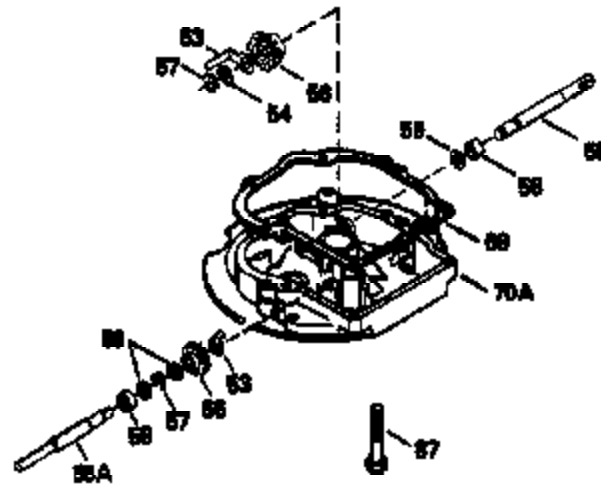

ILLUSTRATION SHOWS TYPICAL PARTS ONLY. ORDER BY PART NUMBER. PARTS NOT LISTED ARE SUPPLIED BY OEM.

**VIEW 2 OF 3**

Ref #	Part Number	Qty	Description
92	650815		Washer, Belleville
191	35039B		Bracket Assy., S.E. Brake (Incl. 195)
238	650806		Screw, 10-32 x 5/8"
246D	35435		Filter, Pre-Air (Optional)
246	34340		Element, Air cleaner
287	650884		Screw, 8-32 x 1/2"
301A	35355		Fuel Cap (Use as required)
370	550223		Decal, Name
370G	34387		Decal, Instruction (Optional)
370A	34346		Decal, Instruction
390	590621		Rewind Starter (Refer to Division 5, Section C, page 34 or Fiche 8A, Grid G-5 for breakdown)

ILLUSTRATION SHOWS TYPICAL PARTS ONLY. ORDER BY PART NUMBER. PARTS NOT LISTED ARE SUPPLIED BY OEM.

VIEW 3 OF 3

Ref #	Part Number	Qty	Description
19	31361		Spring, Extension
69	35261		* Gasket, Mounting flange
92	650815		Washer, Belleville
182	6201		Screw, 1/4-28 x 7/8"
185	31384A		Pipe, Intake (Incl. 224)
186	34337		Link, Governor spring
191	35039B		Bracket Assy., S.E. Brake (Incl. 195)
223	650451		Screw, 1/4-20 x 1"
238	650806		Screw, 10-32 x 5/8"
246	34340		Element, Air cleaner
246D	35435		Filter, Pre-Air (Optional)
250	34341A		Cover, Air cleaner
275A	35603		Muffler (Incl. 277)
276	33753		Plate, Locking
277A	30063		Screw, Torx T-30, 1/4-20 x 1/2" (Use as req.)
277	650795		Screw, 1/4-20 x 2-1/4" (Use as requir ed)
370A	34346		Decal, Instruction
370G	34387		Decal, Instruction (Optional)
410	730574		Opt.Debris Screen Kit (Incl.370G,411, 412,413)
411	35596		Debris Screen (Optional)
412	35597		Debris Screen Bracket (Optional)
413	650910		Screw, 8-32 x 1/4 (Optional)
415	730162		Muffler Adapter Kit(In.274,277A)(Use as req.)