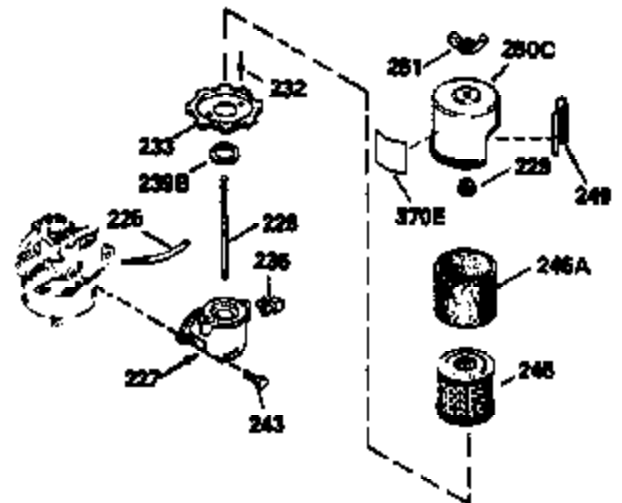

ILLUSTRATION SHOWS TYPICAL PARTS ONLY. ORDER BY PART NUMBER. PARTS NOT LISTED ARE SUPPLIED BY OEM.

VIEW 3 OF 3

Ref #	Part Number	Qty	Description
19	31361		Spring, Extension
69	35261		* Gasket, Mounting flange
92	650815		Washer, Belleville
182	6201		Screw, 1/4-28 x 7/8"
185	31384A		Pipe, Intake (Incl. 224)
186	34337		Link, Governor spring
191	35039B		Bracket Assy., S.E. Brake (Incl. 195)
223	650451		Screw, 1/4-20 x 1"
238	650806		Screw, 10-32 x 5/8"
246	34340		Element, Air cleaner
246D	35435		Filter, Pre-Air (Optional)
250	34341A		Cover, Air cleaner
275A	35603		Muffler (Incl. 277)
276	33753		Plate, Locking
277A	30063		Screw, Torx T-30, 1/4-20 x 1/2" (Use as req.)
277	650795		Screw, 1/4-20 x 2-1/4" (Use as requir ed)
370A	34346		Decal, Instruction
370G	34387		Decal, Instruction (Optional)
410	730574		Opt.Debris Screen Kit (Incl.370G,411, 412,413)
411	35596		Debris Screen (Optional)
412	35597		Debris Screen Bracket (Optional)
413	650910		Screw, 8-32 x 1/4 (Optional)
415	730162		Muffler Adapter Kit(In.274,277A)(Use as req.)