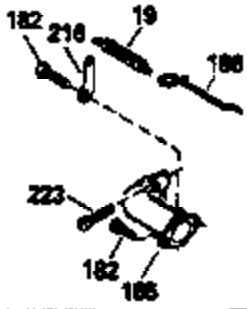

ILLUSTRATION SHOWS TYPICAL PARTS ONLY. ORDER BY PART NUMBER. PARTS NOT LISTED ARE SUPPLIED BY OEM.

VIEW 3 OF 3

Ref #	Part Number	Qty	Description
19	31361		Spring, Extension
69	35261		* Gasket, Mounting flange
92	650815		Washer, Belleville
182	6201		Screw, 1/4-28 x 7/8"
185	31384A		Pipe, Intake (Incl. 224)
186	34337		Link, Governor spring
191	35039B		Bracket Assy., S.E. Brake (Incl. 195)
223	650451		Screw, 1/4-20 x 1"
238	650806		Screw, 10-32 x 5/8"
246	34340		Element, Air cleaner
246D	35435		Filter, Pre-Air (Optional)
250	34341A		Cover, Air cleaner
275A	35603		Muffler (Incl. 277)
276	33753		Plate, Locking
277A	30063		Screw, Torx T-30, 1/4-20 x 1/2" (Use as req.)
277	650795		Screw, 1/4-20 x 2-1/4" (Use as requir ed)
370A	34346		Decal, Instruction
370G	34387		Decal, Instruction (Optional)
410	730574		Opt.Debris Screen Kit (Incl.370G,411, 412,413)
411	35596		Debris Screen (Optional)
412	35597		Debris Screen Bracket (Optional)
413	650910		Screw, 8-32 x 1/4 (Optional)
415	730162		Muffler Adapter Kit(In.274,277A)(Use as req.)