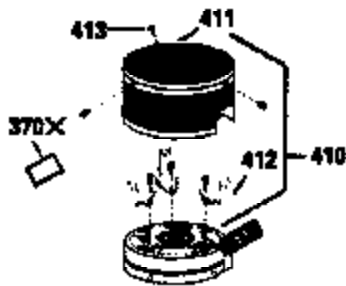

ILLUSTRATION SHOWS TYPICAL PARTS ONLY. ORDER BY PART NUMBER. PARTS NOT LISTED ARE SUPPLIED BY OEM.

VIEW 3 OF 3

Ref #	Part Number	Qty	Description
19	31361		Spring, Extension
69	35261		* Gasket, Mounting flange
92	650815		Washer, Belleville
182	6201		Screw, 1/4-28 x 7/8"
185	31384A		Pipe, Intake (Incl. 224)
186	34337		Link, Governor spring
191	35039B		Bracket Assy., S.E. Brake (Incl. 195)
223	650451		Screw, 1/4-20 x 1"
238	650806		Screw, 10-32 x 5/8"
246	34340		Element, Air cleaner
246D	35435		Filter, Pre-Air (Optional)
250	34341A		Cover, Air cleaner
275A	35603		Muffler (Incl. 277)
276	33753		Plate, Locking
277A	30063		Screw, Torx T-30, 1/4-20 x 1/2" (Use as req.)
277	650795		Screw, 1/4-20 x 2-1/4" (Use as requir ed)
370A	34346		Decal, Instruction
370G	34387		Decal, Instruction (Optional)
410	730574		Opt.Debris Screen Kit (Incl.370G,411, 412,413)
411	35596		Debris Screen (Optional)
412	35597		Debris Screen Bracket (Optional)
413	650910		Screw, 8-32 x 1/4 (Optional)
415	730162		Muffler Adapter Kit(In.274,277A)(Use as req.)