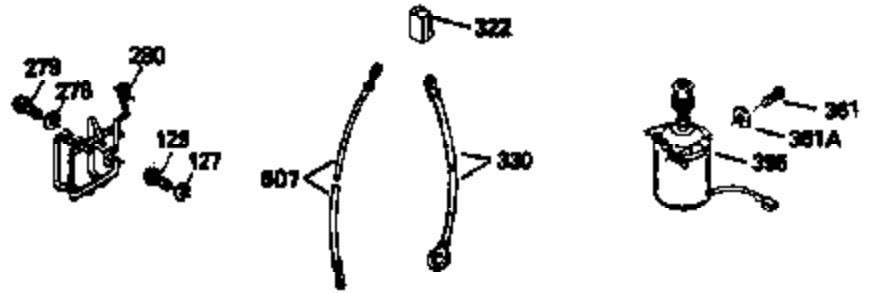

ILLUSTRATION SHOWS TYPICAL PARTS ONLY. ORDER BY PART NUMBER. PARTS NOT LISTED ARE SUPPLIED BY OEM.

VIEW 3 OF 3

Ref #	Part Number	Qty	Description
19	31361		Spring, Extension
69	35261		* Gasket, Mounting flange
92	650815		Washer, Belleville
182	6201		Screw, 1/4-28 x 7/8"
185	31384A		Pipe, Intake (Incl. 224)
186	34337		Link, Governor spring
191	35039B		Bracket Assy., S.E. Brake (Incl. 195)
223	650451		Screw, 1/4-20 x 1"
238	650806		Screw, 10-32 x 5/8"
246	34340		Element, Air cleaner
246D	35435		Filter, Pre-Air (Optional)
250	34341A		Cover, Air cleaner
275A	35603		Muffler (Incl. 277)
276	33753		Plate, Locking
277A	30063		Screw, Torx T-30, 1/4-20 x 1/2" (Use as req.)
277	650795		Screw, 1/4-20 x 2-1/4" (Use as requir ed)
370A	34346		Decal, Instruction
370G	34387		Decal, Instruction (Optional)
410	730574		Opt.Debris Screen Kit (Incl.370G,411, 412,413)
411	35596		Debris Screen (Optional)
412	35597		Debris Screen Bracket (Optional)
413	650910		Screw, 8-32 x 1/4 (Optional)
415	730162		Muffler Adapter Kit(In.274,277A)(Use as req.)