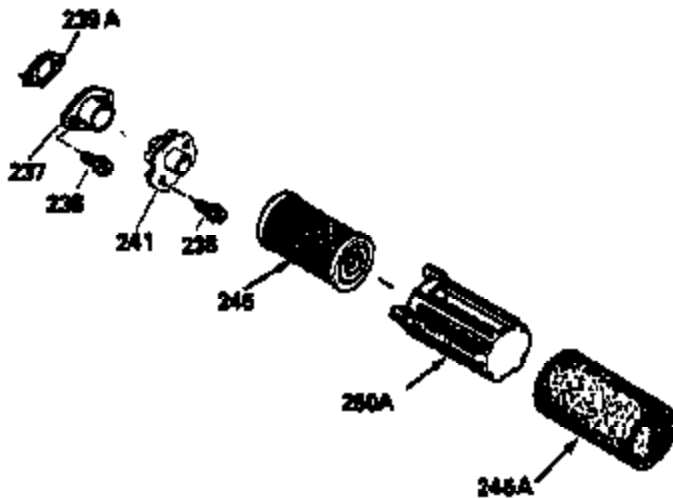

ILLUSTRATION SHOWS TYPICAL PARTS ONLY. ORDER BY PART NUMBER. PARTS NOT LISTED ARE SUPPLIED BY OEM.

VIEW 3 OF 3

Ref #	Part Number	Qty	Description
19	31361		Spring, Extension
69	35261		* Gasket, Mounting flange
92	650815		Washer, Belleville
182	6201		Screw, 1/4-28 x 7/8"
185	31384A		Pipe, Intake (Incl. 224)
186	34337		Link, Governor spring
191	35039B		Bracket Assy., S.E. Brake (Incl. 195)
223	650451		Screw, 1/4-20 x 1"
238	650806		Screw, 10-32 x 5/8"
246	34340		Element, Air cleaner
246D	35435		Filter, Pre-Air (Optional)
250	34341A		Cover, Air cleaner
275A	35603		Muffler (Incl. 277)
276	33753		Plate, Locking
277A	30063		Screw, Torx T-30, 1/4-20 x 1/2" (Use as req.)
277	650795		Screw, 1/4-20 x 2-1/4" (Use as requir ed)
370A	34346		Decal, Instruction
370G	34387		Decal, Instruction (Optional)
410	730574		Opt.Debris Screen Kit (Incl.370G,411, 412,413)
411	35596		Debris Screen (Optional)
412	35597		Debris Screen Bracket (Optional)
413	650910		Screw, 8-32 x 1/4 (Optional)
415	730162		Muffler Adapter Kit(In.274,277A)(Use as req.)