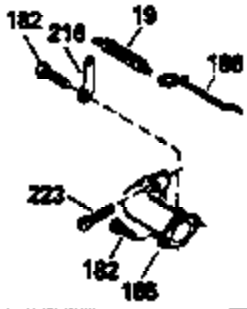

ILLUSTRATION SHOWS TYPICAL PARTS ONLY. ORDER BY PART NUMBER. PARTS NOT LISTED ARE SUPPLIED BY OEM.

VIEW 3 OF 3

Ref #	Part Number	Qty	Description
12A	34695		Elbow, Breather tube
19	31361		Spring, Extension
53	31745		Washer, Tang
54	31787		Washer, Flat
55	35667		Shaft, P.T.O.
56	31746		Gear, Worm, Left-hand helix
57	31749		Ring, Retaining
58	31744		Seal, Oil
59	31747		Washer, Flat
69	35261		* Gasket, Mounting flange
70A	33521D		Flange Ass'y. (Incl.58,72,72A,73,75,8 0,311)
87	650492		Screw, 1/4-20 x 2-1/4"
92	650815		Washer, Belleville
182	6201		Screw, 1/4-28 x 7/8"
185	31384A		Pipe, Intake (Incl. 224)
186	34358		Link, Governor spring
191	35040B		Bracket Assy., S.E. Brake (Incl. 195)
223	650451		Screw, 1/4-20 x 1"
238	650932		Screw, 10-32 x 49/64"
241	35797		Collar, Air cleaner
245	35066		Filter, Air cleaner
246D	35435		Filter, Pre-Air (Optional)
250A	35065		Cover Assy., Air cleaner
277A	30063		Screw, Torx T-30, 1/4-20 x 1/2" (Use as req.)
277	650795		Screw, 1/4-20 x 2-1/4" (Use as requir ed)
322A	35587		Seal, Connector
322	34977		Connector, Body
322	610921		Connector
330	35356		Wire Assy.
354	35025		Staple (Not used on all models)
357	34985		Rope Stop & Staple Assy. (Incl. 354)
361	650831		Screw, 1/4-20 x 15/32"
370G	34387		Decal, Instruction (Optional)
395	35707		Electric Starter Motor (12 Volt) (Refer to Division 5, Section D page 18 or Fiche 8A, Grid G-11 for breakdown)
410	730574		Opt.Debris Screen Kit (Incl.370G,411, 412,413)
411	35596		Debris Screen (Optional)
412	35597		Debris Screen Bracket (Optional)
413	650910		Screw, 8-32 x 1/4 (Optional)
415	730162		Muffler Adapter Kit(In.274,277A)(Use as req.)