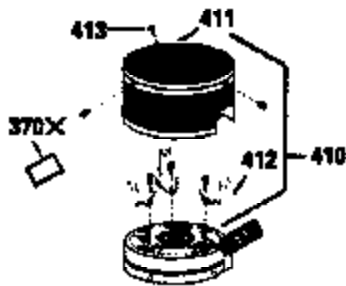

ILLUSTRATION SHOWS TYPICAL PARTS ONLY. ORDER BY PART NUMBER. PARTS NOT LISTED ARE SUPPLIED BY OEM.

VIEW 3 OF 3

Ref #	Part Number	Qty	Description
12A	34695		Elbow, Breather tube
19	31361		Spring, Extension
53	31745		Washer, Tang
54	31787		Washer, Flat
55	35667		Shaft, P.T.O.
56	31746		Gear, Worm, Left-hand helix
57	31749		Ring, Retaining
58	31744		Seal, Oil
59	31747		Washer, Flat
69	35261		* Gasket, Mounting flange
70A	33521D		Flange Ass'y. (Incl.58,72,72A,73,75,8 0,311)
87	650492		Screw, 1/4-20 x 2-1/4"
92	650815		Washer, Belleville
182	6201		Screw, 1/4-28 x 7/8"
185	31384A		Pipe, Intake (Incl. 224)
186	34358		Link, Governor spring
191	35040B		Bracket Assy., S.E. Brake (Incl. 195)
223	650451		Screw, 1/4-20 x 1"
238	650932		Screw, 10-32 x 49/64"
241	35797		Collar, Air cleaner
245	35066		Filter, Air cleaner
246D	35435		Filter, Pre-Air (Optional)
250A	35065		Cover Assy., Air cleaner
277A	30063		Screw, Torx T-30, 1/4-20 x 1/2" (Use as req.)
277	650795		Screw, 1/4-20 x 2-1/4" (Use as requir ed)
322A	35587		Seal, Connector
322	34977		Connector, Body
322	610921		Connector
330	35356		Wire Assy.
354	35025		Staple (Not used on all models)
357	34985		Rope Stop & Staple Assy. (Incl. 354)
361	650831		Screw, 1/4-20 x 15/32"
370G	34387		Decal, Instruction (Optional)
395	35707		Electric Starter Motor (12 Volt) (Refer to Division 5, Section D page 18 or Fiche 8A, Grid G-11 for breakdown)
410	730574		Opt.Debris Screen Kit (Incl.370G,411, 412,413)
411	35596		Debris Screen (Optional)
412	35597		Debris Screen Bracket (Optional)
413	650910		Screw, 8-32 x 1/4 (Optional)
415	730162		Muffler Adapter Kit(In.274,277A)(Use as req.)