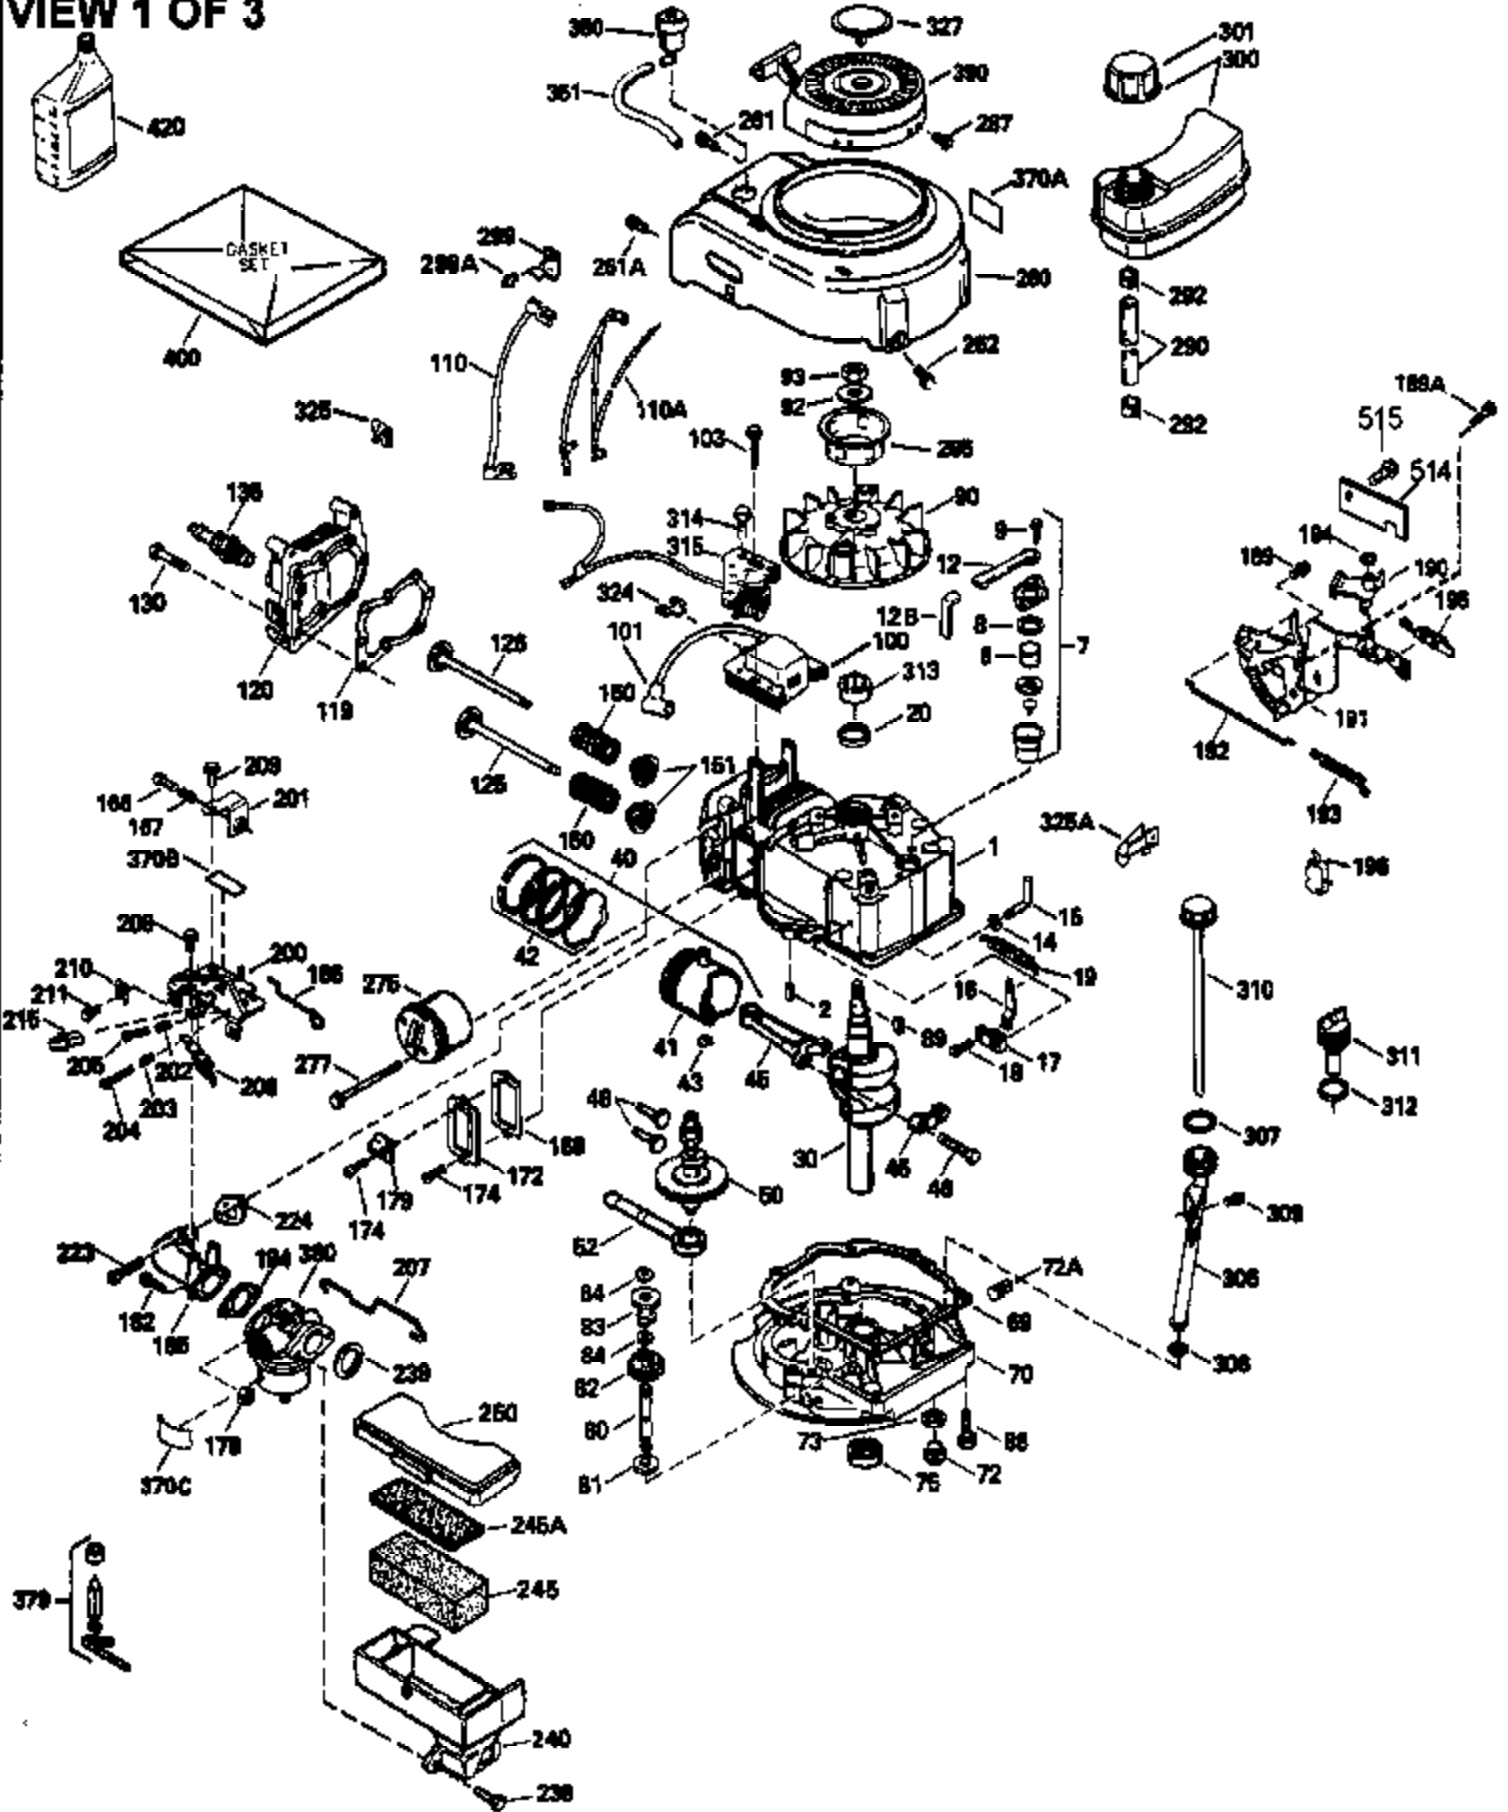

ILLUSTRATION SHOWS TYPICAL PARTS ONLY. ORDER BY PART NUMBER. PARTS NOT LISTED ARE SUPPLIED BY OEM.

VIEW 1 OF 3