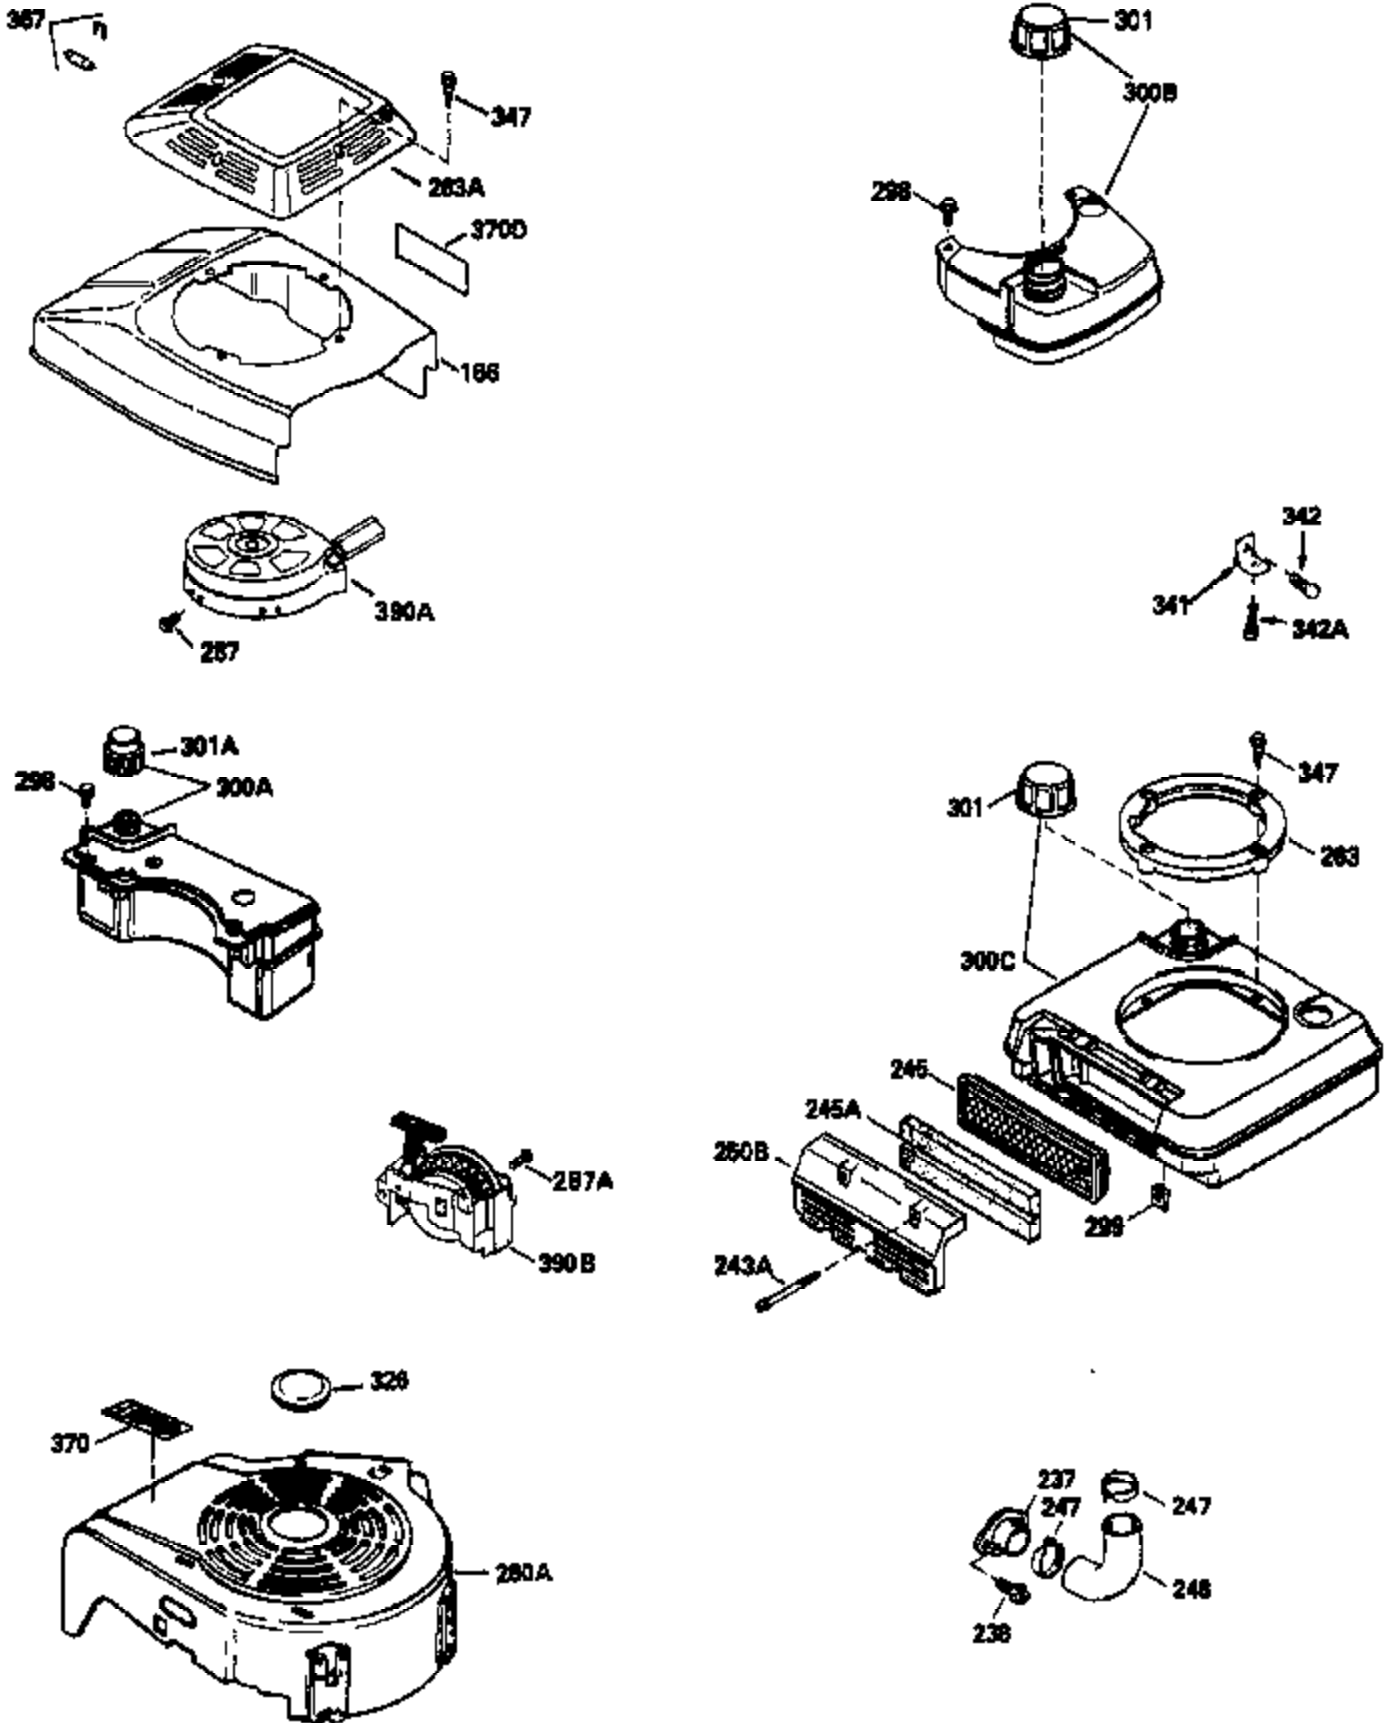

ILLUSTRATION SHOWS TYPICAL PARTS ONLY. ORDER BY PART NUMBER. PARTS NOT LISTED ARE SUPPLIED BY OEM.

VIEW 2 OF 3

Ref #	Part Number	Qty	Description
12A	34695		Elbow, Breather tube
92	650815		Washer, Belleville
191	35040B		Bracket Assy., S.E. Brake (Incl. 195)
238	650932		Screw, 10-32 x 49/64"
245	35066		Filter, Air cleaner
246D	35435		Filter, Pre-Air (Optional)
250A	35065		Cover Assy., Air cleaner
287	650884		Screw, 8-32 x 1/2"
298	28763		Screw, 10-32 x 35/64"
300B	34369A		Fuel Tank (Incl. 292 & 301A)
301A	35355		Fuel Cap (Use as required)
322A	35587		Seal, Connector
354	35025		Staple (Not used on all models)
357	34985		Rope Stop & Staple Assy. (Incl. 354)
370G	34387		Decal, Instruction (Optional)
390	590621		Rewind Starter (Refer to Division 5, Section C, page 34 or Fiche 8A, Grid G-5 for breakdown)