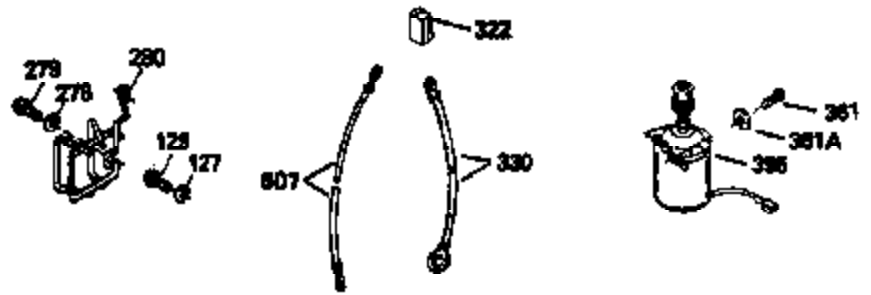

ILLUSTRATION SHOWS TYPICAL PARTS ONLY. ORDER BY PART NUMBER. PARTS NOT LISTED ARE SUPPLIED BY OEM.

VIEW 3 OF 3

Ref #	Part Number	Qty	Description
12A	34695		Elbow, Breather tube
19	31361		Spring, Extension
53	31745		Washer, Tang
54	31787		Washer, Flat
55	35667		Shaft, P.T.O.
56	31746		Gear, Worm, Left-hand helix
57	31749		Ring, Retaining
58	31744		Seal, Oil
59	31747		Washer, Flat
69	35261		* Gasket, Mounting flange
70A	33521D		Flange Ass'y. (Incl.58,72,72A,73,75,8 0,311)
87	650492		Screw, 1/4-20 x 2-1/4"
92	650815		Washer, Belleville
182	6201		Screw, 1/4-28 x 7/8"
185	31384A		Pipe, Intake (Incl. 224)
186	34358		Link, Governor spring
191	35040B		Bracket Assy., S.E. Brake (Incl. 195)
223	650451		Screw, 1/4-20 x 1"
238	650932		Screw, 10-32 x 49/64"
241	35797		Collar, Air cleaner
245	35066		Filter, Air cleaner
246D	35435		Filter, Pre-Air (Optional)
250A	35065		Cover Assy., Air cleaner
277A	30063		Screw, Torx T-30, 1/4-20 x 1/2" (Use as req.)
277	650795		Screw, 1/4-20 x 2-1/4" (Use as requir ed)
322A	35587		Seal, Connector
322	34977		Connector, Body
322	610921		Connector
330	35356		Wire Assy.
354	35025		Staple (Not used on all models)
357	34985		Rope Stop & Staple Assy. (Incl. 354)
361	650831		Screw, 1/4-20 x 15/32"
370G	34387		Decal, Instruction (Optional)
395	35707		Electric Starter Motor (12 Volt) (Refer to Division 5, Section D page 18 or Fiche 8A, Grid G-11 for breakdown)
410	730574		Opt.Debris Screen Kit (Incl.370G,411, 412,413)
411	35596		Debris Screen (Optional)
412	35597		Debris Screen Bracket (Optional)
413	650910		Screw, 8-32 x 1/4 (Optional)
415	730162		Muffler Adapter Kit(In.274,277A)(Use as req.)