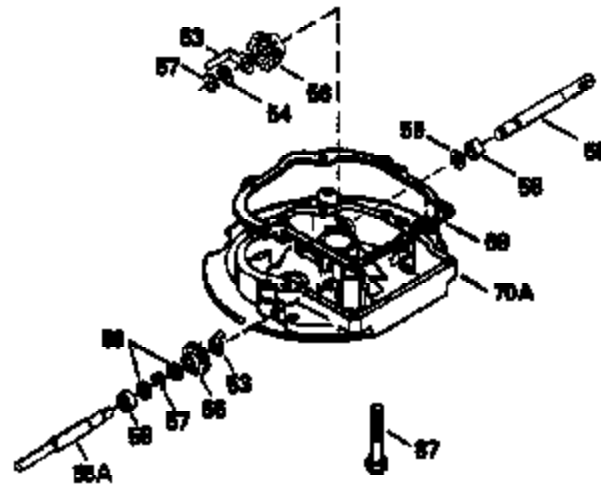

ILLUSTRATION SHOWS TYPICAL PARTS ONLY. ORDER BY PART NUMBER. PARTS NOT LISTED ARE SUPPLIED BY OEM.

VIEW 3 OF 3

Ref #	Part Number	Qty	Description
12A	34695		Elbow, Breather tube
19	31361		Spring, Extension
53	31745		Washer, Tang
54	31787		Washer, Flat
55	35667		Shaft, P.T.O.
56	31746		Gear, Worm, Left-hand helix
57	31749		Ring, Retaining
58	31744		Seal, Oil
59	31747		Washer, Flat
69	35261		* Gasket, Mounting flange
70A	33521D		Flange Ass'y. (Incl.58,72,72A,73,75,8 0,311)
87	650492		Screw, 1/4-20 x 2-1/4"
92	650815		Washer, Belleville
182	6201		Screw, 1/4-28 x 7/8"
185	31384A		Pipe, Intake (Incl. 224)
186	34358		Link, Governor spring
191	35040B		Bracket Assy., S.E. Brake (Incl. 195)
223	650451		Screw, 1/4-20 x 1"
238	650932		Screw, 10-32 x 49/64"
241	35797		Collar, Air cleaner
245	35066		Filter, Air cleaner
246D	35435		Filter, Pre-Air (Optional)
250A	35065		Cover Assy., Air cleaner
277A	30063		Screw, Torx T-30, 1/4-20 x 1/2" (Use as req.)
277	650795		Screw, 1/4-20 x 2-1/4" (Use as requir ed)
322A	35587		Seal, Connector
322	34977		Connector, Body
322	610921		Connector
330	35356		Wire Assy.
354	35025		Staple (Not used on all models)
357	34985		Rope Stop & Staple Assy. (Incl. 354)
361	650831		Screw, 1/4-20 x 15/32"
370G	34387		Decal, Instruction (Optional)
395	35707		Electric Starter Motor (12 Volt) (Refer to Division 5, Section D page 18 or Fiche 8A, Grid G-11 for breakdown)
410	730574		Opt.Debris Screen Kit (Incl.370G,411, 412,413)
411	35596		Debris Screen (Optional)
412	35597		Debris Screen Bracket (Optional)
413	650910		Screw, 8-32 x 1/4 (Optional)
415	730162		Muffler Adapter Kit(In.274,277A)(Use as req.)