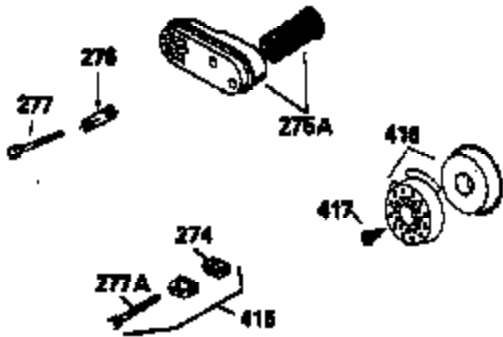

ILLUSTRATION SHOWS TYPICAL PARTS ONLY. ORDER BY PART NUMBER. PARTS NOT LISTED ARE SUPPLIED BY OEM.

VIEW 3 OF 3

Ref #	Part Number	Qty	Description
12A	34695		Elbow, Breather tube
19	31361		Spring, Extension
53	31745		Washer, Tang
54	31787		Washer, Flat
55	35667		Shaft, P.T.O.
56	31746		Gear, Worm, Left-hand helix
57	31749		Ring, Retaining
58	31744		Seal, Oil
59	31747		Washer, Flat
69	35261		* Gasket, Mounting flange
70A	33521D		Flange Ass'y. (Incl.58,72,72A,73,75,8 0,311)
87	650492		Screw, 1/4-20 x 2-1/4"
92	650815		Washer, Belleville
182	6201		Screw, 1/4-28 x 7/8"
185	31384A		Pipe, Intake (Incl. 224)
186	34358		Link, Governor spring
191	35040B		Bracket Assy., S.E. Brake (Incl. 195)
223	650451		Screw, 1/4-20 x 1"
238	650932		Screw, 10-32 x 49/64"
241	35797		Collar, Air cleaner
245	35066		Filter, Air cleaner
246D	35435		Filter, Pre-Air (Optional)
250A	35065		Cover Assy., Air cleaner
277A	30063		Screw, Torx T-30, 1/4-20 x 1/2" (Use as req.)
277	650795		Screw, 1/4-20 x 2-1/4" (Use as requir ed)
322A	35587		Seal, Connector
322	34977		Connector, Body
322	610921		Connector
330	35356		Wire Assy.
354	35025		Staple (Not used on all models)
357	34985		Rope Stop & Staple Assy. (Incl. 354)
361	650831		Screw, 1/4-20 x 15/32"
370G	34387		Decal, Instruction (Optional)
395	35707		Electric Starter Motor (12 Volt) (Refer to Division 5, Section D page 18 or Fiche 8A, Grid G-11 for breakdown)
410	730574		Opt.Debris Screen Kit (Incl.370G,411, 412,413)
411	35596		Debris Screen (Optional)
412	35597		Debris Screen Bracket (Optional)
413	650910		Screw, 8-32 x 1/4 (Optional)
415	730162		Muffler Adapter Kit(In.274,277A)(Use as req.)