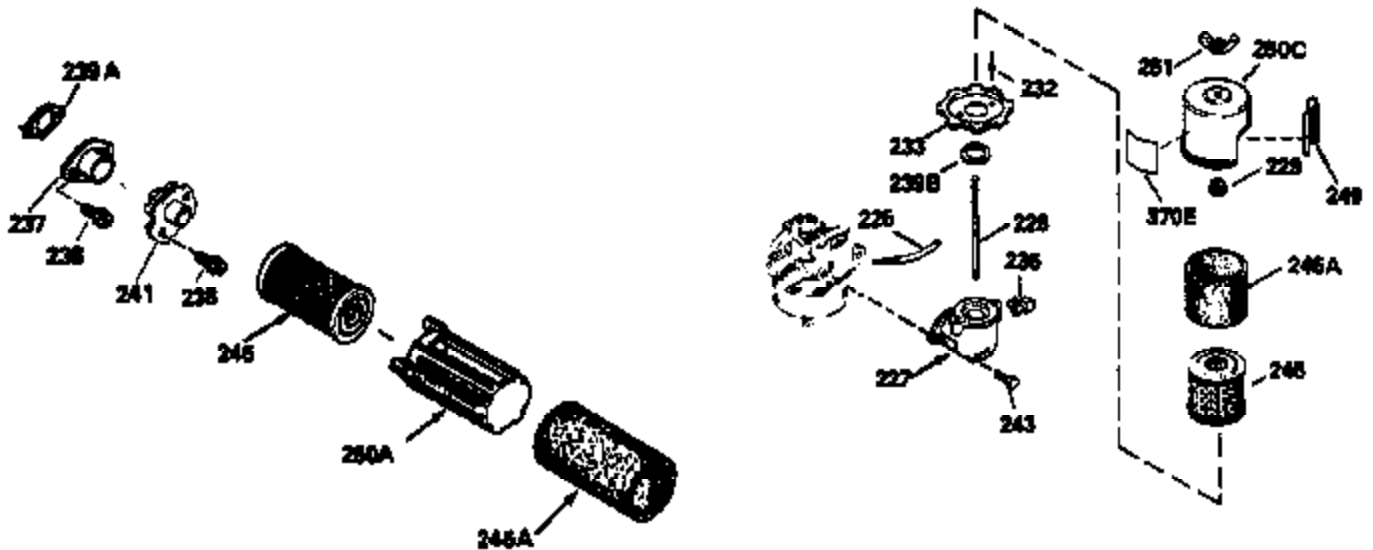

ILLUSTRATION SHOWS TYPICAL PARTS ONLY. ORDER BY PART NUMBER. PARTS NOT LISTED ARE SUPPLIED BY OEM.

VIEW 3 OF 3

Ref #	Part Number	Qty	Description
12A	34695		Elbow, Breather tube
19	31361		Spring, Extension
53	31745		Washer, Tang
54	31787		Washer, Flat
55	35667		Shaft, P.T.O.
56	31746		Gear, Worm, Left-hand helix
57	31749		Ring, Retaining
58	31744		Seal, Oil
59	31747		Washer, Flat
69	35261		* Gasket, Mounting flange
70A	33521D		Flange Ass'y. (Incl.58,72,72A,73,75,8 0,311)
87	650492		Screw, 1/4-20 x 2-1/4"
92	650815		Washer, Belleville
182	6201		Screw, 1/4-28 x 7/8"
185	31384A		Pipe, Intake (Incl. 224)
186	34358		Link, Governor spring
191	35040B		Bracket Assy., S.E. Brake (Incl. 195)
223	650451		Screw, 1/4-20 x 1"
238	650932		Screw, 10-32 x 49/64"
241	35797		Collar, Air cleaner
245	35066		Filter, Air cleaner
246D	35435		Filter, Pre-Air (Optional)
250A	35065		Cover Assy., Air cleaner
277A	30063		Screw, Torx T-30, 1/4-20 x 1/2" (Use as req.)
277	650795		Screw, 1/4-20 x 2-1/4" (Use as requir ed)
322A	35587		Seal, Connector
322	34977		Connector, Body
322	610921		Connector
330	35356		Wire Assy.
354	35025		Staple (Not used on all models)
357	34985		Rope Stop & Staple Assy. (Incl. 354)
361	650831		Screw, 1/4-20 x 15/32"
370G	34387		Decal, Instruction (Optional)
395	35707		Electric Starter Motor (12 Volt) (Refer to Division 5, Section D page 18 or Fiche 8A, Grid G-11 for breakdown)
410	730574		Opt.Debris Screen Kit (Incl.370G,411, 412,413)
411	35596		Debris Screen (Optional)
412	35597		Debris Screen Bracket (Optional)
413	650910		Screw, 8-32 x 1/4 (Optional)
415	730162		Muffler Adapter Kit(In.274,277A)(Use as req.)