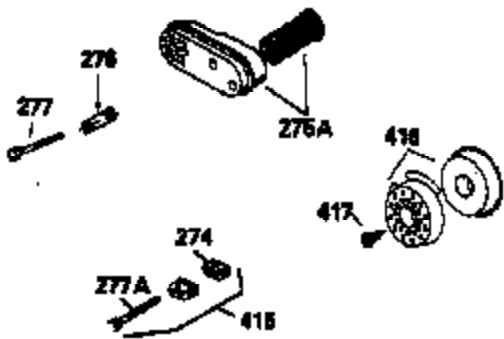

ILLUSTRATION SHOWS TYPICAL PARTS ONLY. ORDER BY PART NUMBER. PARTS NOT LISTED ARE SUPPLIED BY OEM.

VIEW 3 OF 3

Ref #	Part Number	Qty	Description
12A	34695		Elbow, Breather tube
19	31361		Spring, Extension
69	35261		* Gasket, Mounting flange
92	650815		Washer, Belleville
182	6201		Screw, 1/4-28 x 7/8"
185	31384A		Pipe, Intake (Incl. 224)
186	35932		Link, Governor spring
191	35040B		Bracket Assy., S.E. Brake (Incl. 195)
223	650451		Screw, 1/4-20 x 1"
238	650932		Screw, 10-32 x 49/64"
241	35797		Collar, Air cleaner
245	35066		Filter, Air cleaner
246D	35435		Filter, Pre-Air (Optional)
250A	35065		Cover Assy., Air cleaner
277	650795		Screw, 1/4-20 x 2-1/4" (Use as required)
277A	30063		Screw, Torx T-30, 1/4-20 x 1/2" (Use as req.)
370A	34346		Decal, Instruction
370G	34387		Decal, Instruction (Optional)
410	730574		Opt.Debris Screen Kit (Incl.370G,411, 412,413)
411	35596		Debris Screen (Optional)
412	35597		Debris Screen Bracket (Optional)
413	650910		Screw, 8-32 x 1/4 (Optional)
415	730162		Muffler Adapter Kit(In.274,277A)(Use as req.)