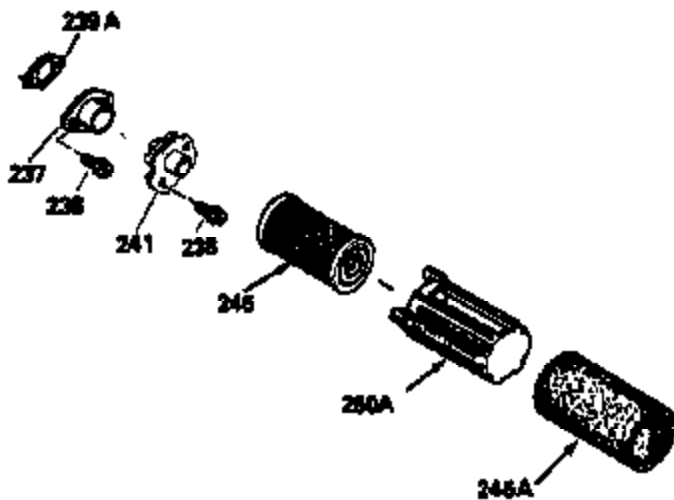

ILLUSTRATION SHOWS TYPICAL PARTS ONLY. ORDER BY PART NUMBER. PARTS NOT LISTED ARE SUPPLIED BY OEM.

VIEW 3 OF 3

Ref #	Part Number	Qty	Description
12A	34695		Elbow, Breather tube
19	31361		Spring, Extension
69	35261		* Gasket, Mounting flange
92	650815		Washer, Belleville
182	6201		Screw, 1/4-28 x 7/8"
185	31384A		Pipe, Intake (Incl. 224)
186	35932		Link, Governor spring
191	35040B		Bracket Assy., S.E. Brake (Incl. 195)
223	650451		Screw, 1/4-20 x 1"
238	650932		Screw, 10-32 x 49/64"
241	35797		Collar, Air cleaner
245	35066		Filter, Air cleaner
246D	35435		Filter, Pre-Air (Optional)
250A	35065		Cover Assy., Air cleaner
277	650795		Screw, 1/4-20 x 2-1/4" (Use as required)
277A	30063		Screw, Torx T-30, 1/4-20 x 1/2" (Use as req.)
370A	34346		Decal, Instruction
370G	34387		Decal, Instruction (Optional)
410	730574		Opt.Debris Screen Kit (Incl.370G,411, 412,413)
411	35596		Debris Screen (Optional)
412	35597		Debris Screen Bracket (Optional)
413	650910		Screw, 8-32 x 1/4 (Optional)
415	730162		Muffler Adapter Kit(In.274,277A)(Use as req.)