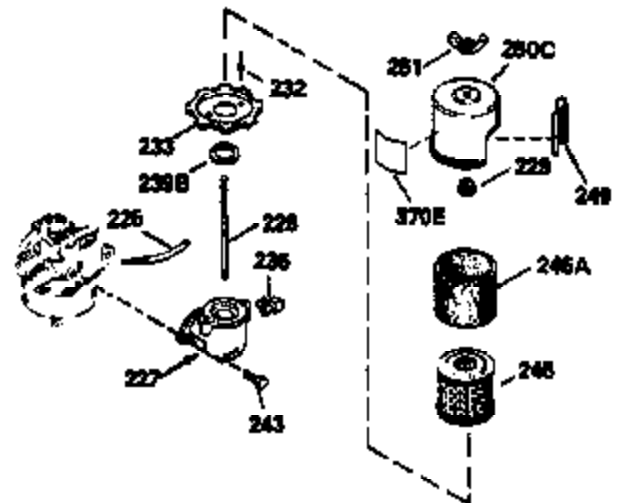

ILLUSTRATION SHOWS TYPICAL PARTS ONLY. ORDER BY PART NUMBER. PARTS NOT LISTED ARE SUPPLIED BY OEM.

VIEW 3 OF 3

Ref #	Part Number	Qty	Description
12A	34695		Elbow, Breather tube
19	31361		Spring, Extension
69	35261		* Gasket, Mounting flange
92	650815		Washer, Belleville
182	6201		Screw, 1/4-28 x 7/8"
185	31384A		Pipe, Intake (Incl. 224)
186	35932		Link, Governor spring
191	35040B		Bracket Assy., S.E. Brake (Incl. 195)
223	650451		Screw, 1/4-20 x 1"
238	650932		Screw, 10-32 x 49/64"
241	35797		Collar, Air cleaner
245	35066		Filter, Air cleaner
246D	35435		Filter, Pre-Air (Optional)
250A	35065		Cover Assy., Air cleaner
277	650795		Screw, 1/4-20 x 2-1/4" (Use as required)
277A	30063		Screw, Torx T-30, 1/4-20 x 1/2" (Use as req.)
370A	34346		Decal, Instruction
370G	34387		Decal, Instruction (Optional)
410	730574		Opt.Debris Screen Kit (Incl.370G,411, 412,413)
411	35596		Debris Screen (Optional)
412	35597		Debris Screen Bracket (Optional)
413	650910		Screw, 8-32 x 1/4 (Optional)
415	730162		Muffler Adapter Kit(In.274,277A)(Use as req.)