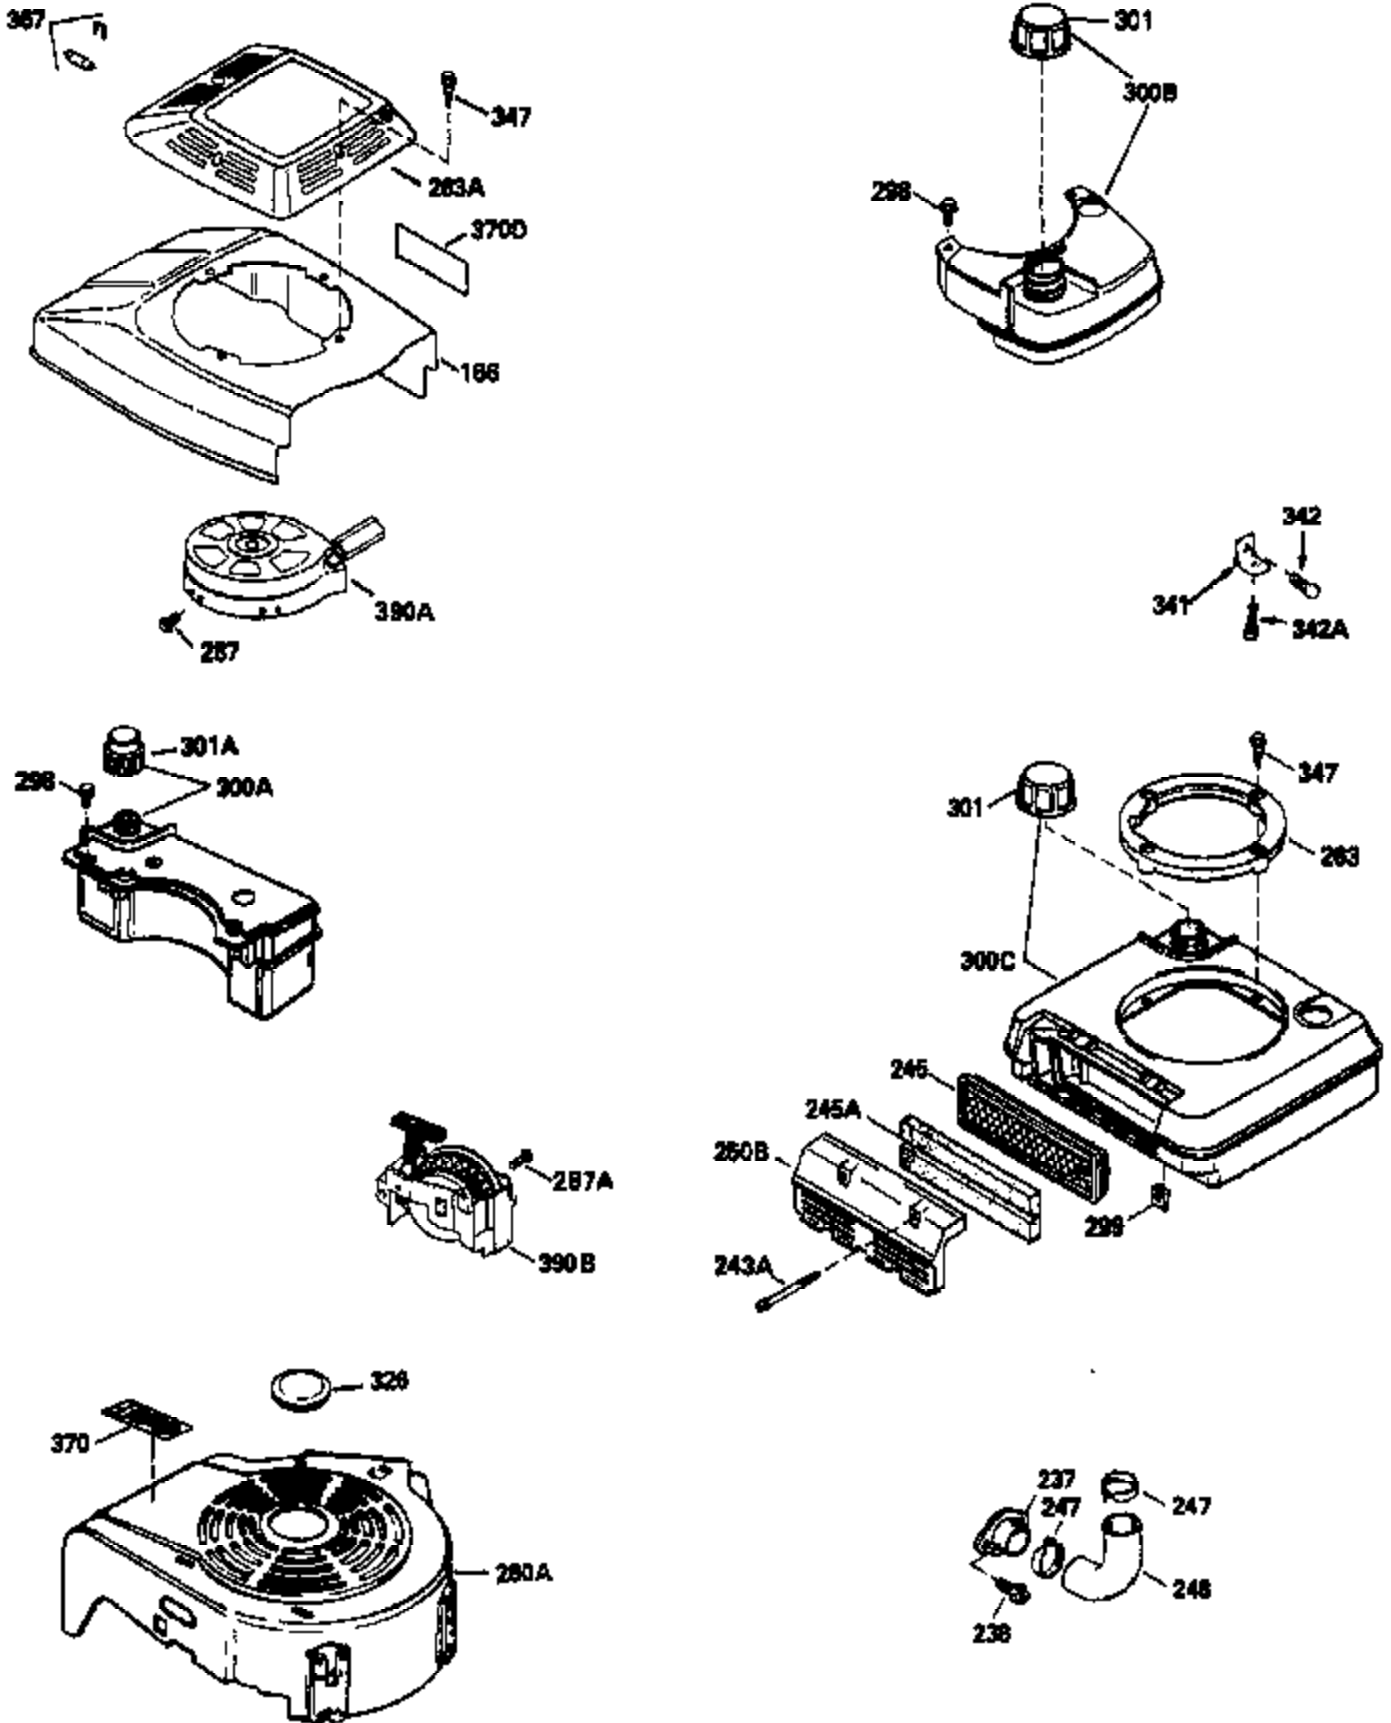

ILLUSTRATION SHOWS TYPICAL PARTS ONLY. ORDER BY PART NUMBER. PARTS NOT LISTED ARE SUPPLIED BY OEM.

VIEW 2 OF 3

Ref #	Part Number	Qty	Description
12A	34695		Elbow, Breather tube
92	650815		Washer, Belleville
191	35040B		Bracket Assy., S.E. Brake (Incl. 195)
238	650932		Screw, 10-32 x 49/64"
245	35066		Filter, Air cleaner
246D	35435		Filter, Pre-Air (Optional)
250A	35065		Cover Assy., Air cleaner
287	650884		Screw, 8-32 x 1/2"
298	28763		Screw, 10-32 x 35/64"
300B	34369A		Fuel Tank (Incl. 292 & 301A)
301A	35355		Fuel Cap (Use as required)
370G	34387		Decal, Instruction (Optional)
370A	34346		Decal, Instruction
390	590621		Rewind Starter (Refer to Division 5, Section C, page 34 or Fiche 8A, Grid G-5 for breakdown)