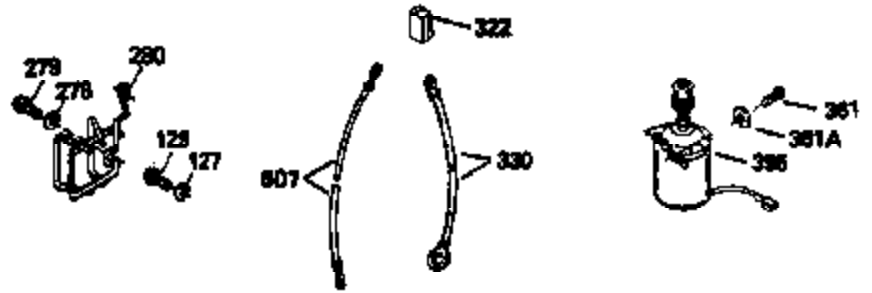

ILLUSTRATION SHOWS TYPICAL PARTS ONLY. ORDER BY PART NUMBER. PARTS NOT LISTED ARE SUPPLIED BY OEM.

VIEW 3 OF 3

Ref #	Part Number	Qty	Description
12A	34695		Elbow, Breather tube
19	31361		Spring, Extension
69	35261		* Gasket, Mounting flange
92	650815		Washer, Belleville
182	6201		Screw, 1/4-28 x 7/8"
185	31384A		Pipe, Intake (Incl. 224)
186	35932		Link, Governor spring
191	35040B		Bracket Assy., S.E. Brake (Incl. 195)
223	650451		Screw, 1/4-20 x 1"
238	650932		Screw, 10-32 x 49/64"
241	35797		Collar, Air cleaner
245	35066		Filter, Air cleaner
246D	35435		Filter, Pre-Air (Optional)
250A	35065		Cover Assy., Air cleaner
277	650795		Screw, 1/4-20 x 2-1/4" (Use as required)
277A	30063		Screw, Torx T-30, 1/4-20 x 1/2" (Use as req.)
370A	34346		Decal, Instruction
370G	34387		Decal, Instruction (Optional)
410	730574		Opt.Debris Screen Kit (Incl.370G,411, 412,413)
411	35596		Debris Screen (Optional)
412	35597		Debris Screen Bracket (Optional)
413	650910		Screw, 8-32 x 1/4 (Optional)
415	730162		Muffler Adapter Kit(In.274,277A)(Use as req.)