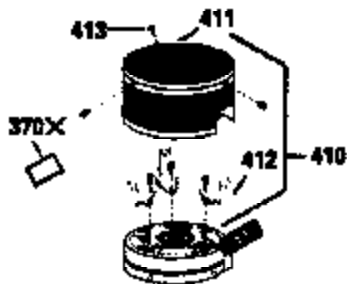

ILLUSTRATION SHOWS TYPICAL PARTS ONLY. ORDER BY PART NUMBER. PARTS NOT LISTED ARE SUPPLIED BY OEM.

VIEW 3 OF 3

Ref #	Part Number	Qty	Description
12A	34695		Elbow, Breather tube
19	31361		Spring, Extension
69	35261		* Gasket, Mounting flange
92	650815		Washer, Belleville
182	6201		Screw, 1/4-28 x 7/8"
185	31384A		Pipe, Intake (Incl. 224)
186	35932		Link, Governor spring
191	35040B		Bracket Assy., S.E. Brake (Incl. 195)
223	650451		Screw, 1/4-20 x 1"
238	650932		Screw, 10-32 x 49/64"
241	35797		Collar, Air cleaner
245	35066		Filter, Air cleaner
246D	35435		Filter, Pre-Air (Optional)
250A	35065		Cover Assy., Air cleaner
277	650795		Screw, 1/4-20 x 2-1/4" (Use as required)
277A	30063		Screw, Torx T-30, 1/4-20 x 1/2" (Use as req.)
370A	34346		Decal, Instruction
370G	34387		Decal, Instruction (Optional)
410	730574		Opt.Debris Screen Kit (Incl.370G,411, 412,413)
411	35596		Debris Screen (Optional)
412	35597		Debris Screen Bracket (Optional)
413	650910		Screw, 8-32 x 1/4 (Optional)
415	730162		Muffler Adapter Kit(In.274,277A)(Use as req.)