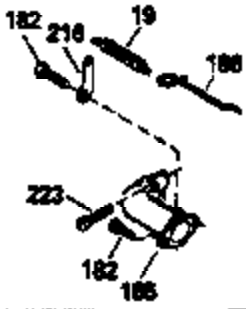

ILLUSTRATION SHOWS TYPICAL PARTS ONLY. ORDER BY PART NUMBER. PARTS NOT LISTED ARE SUPPLIED BY OEM.

VIEW 3 OF 3

Ref #	Part Number	Qty	Description
12A	34695		Elbow, Breather tube
19	31361		Spring, Extension
69	35261		* Gasket, Mounting flange
92	650815		Washer, Belleville
182	6201		Screw, 1/4-28 x 7/8"
185	31384A		Pipe, Intake (Incl. 224)
186	35932		Link, Governor spring
191	35040B		Bracket Assy., S.E. Brake (Incl. 195)
223	650451		Screw, 1/4-20 x 1"
238	650932		Screw, 10-32 x 49/64"
241	35797		Collar, Air cleaner
245	35066		Filter, Air cleaner
246D	35435		Filter, Pre-Air (Optional)
250A	35065		Cover Assy., Air cleaner
277	650795		Screw, 1/4-20 x 2-1/4" (Use as required)
277A	30063		Screw, Torx T-30, 1/4-20 x 1/2" (Use as req.)
370A	34346		Decal, Instruction
370G	34387		Decal, Instruction (Optional)
410	730574		Opt.Debris Screen Kit (Incl.370G,411, 412,413)
411	35596		Debris Screen (Optional)
412	35597		Debris Screen Bracket (Optional)
413	650910		Screw, 8-32 x 1/4 (Optional)
415	730162		Muffler Adapter Kit(In.274,277A)(Use as req.)