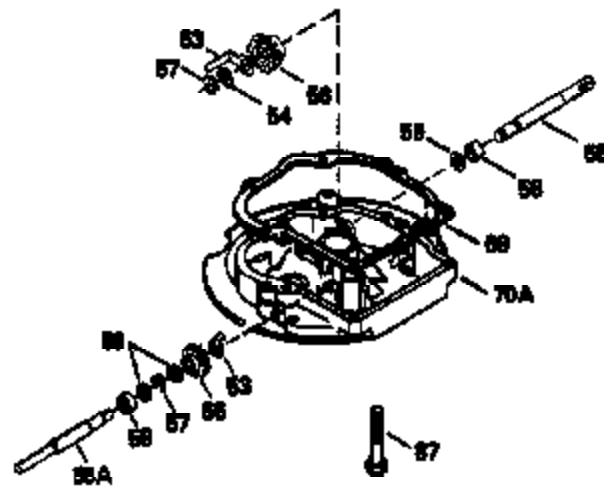

ILLUSTRATION SHOWS TYPICAL PARTS ONLY. ORDER BY PART NUMBER. PARTS NOT LISTED ARE SUPPLIED BY OEM.

VIEW 3 OF 3

Ref #	Part Number	Qty	Description
12A	34695		Elbow, Breather tube
19	31361		Spring, Extension
69	35261		* Gasket, Mounting flange
92	650815		Washer, Belleville
182	6201		Screw, 1/4-28 x 7/8"
185	31384A		Pipe, Intake (Incl. 224)
186	35932		Link, Governor spring
191	35040B		Bracket Assy., S.E. Brake (Incl. 195)
223	650451		Screw, 1/4-20 x 1"
238	650932		Screw, 10-32 x 49/64"
241	35797		Collar, Air cleaner
245	35066		Filter, Air cleaner
246D	35435		Filter, Pre-Air (Optional)
250A	35065		Cover Assy., Air cleaner
277	650795		Screw, 1/4-20 x 2-1/4" (Use as required)
277A	30063		Screw, Torx T-30, 1/4-20 x 1/2" (Use as req.)
370A	34346		Decal, Instruction
370G	34387		Decal, Instruction (Optional)
410	730574		Opt.Debris Screen Kit (Incl.370G,411, 412,413)
411	35596		Debris Screen (Optional)
412	35597		Debris Screen Bracket (Optional)
413	650910		Screw, 8-32 x 1/4 (Optional)
415	730162		Muffler Adapter Kit(In.274,277A)(Use as req.)