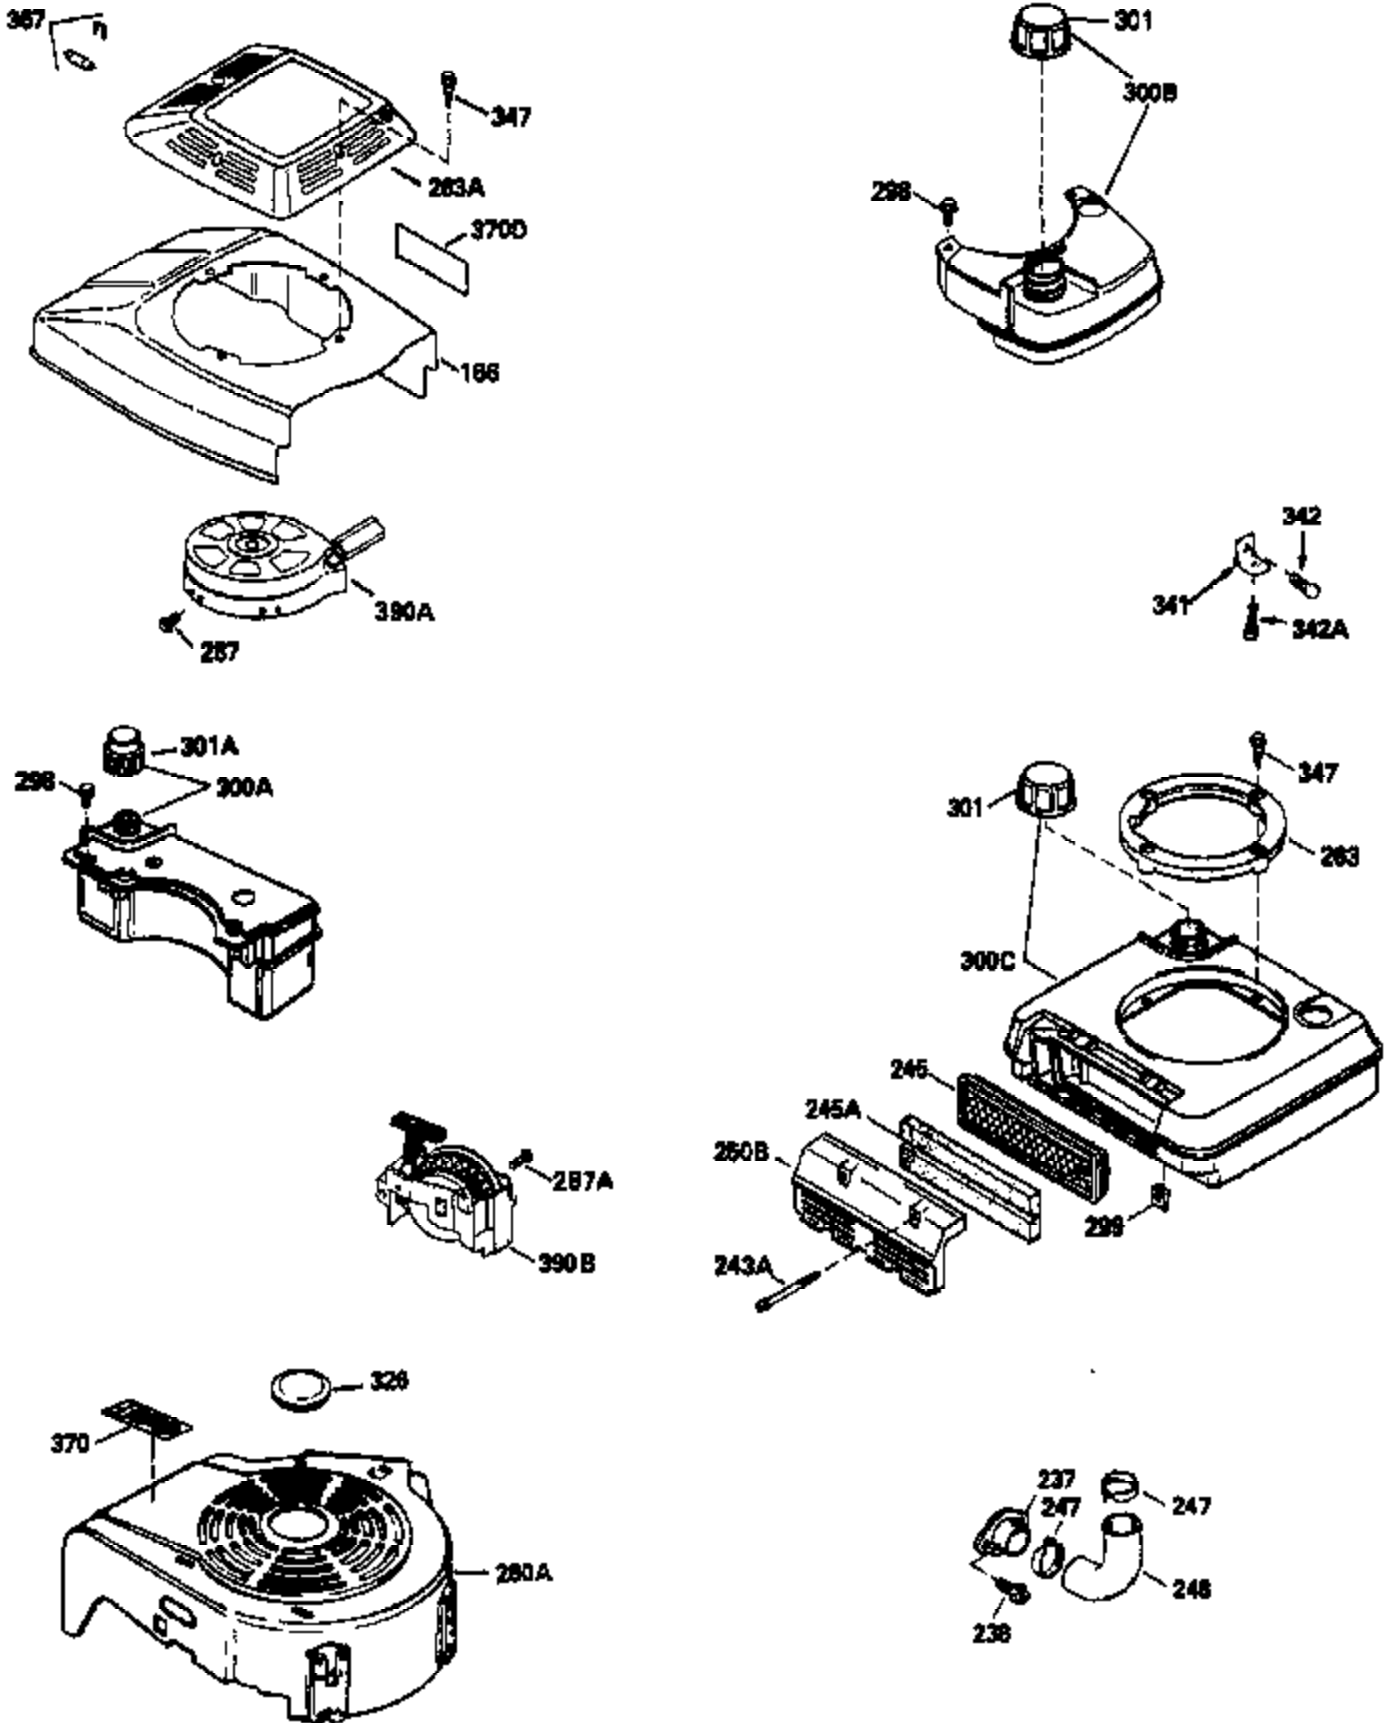

ILLUSTRATION SHOWS TYPICAL PARTS ONLY. ORDER BY PART NUMBER. PARTS NOT LISTED ARE SUPPLIED BY OEM.

VIEW 2 OF 3

Ref #	Part Number	Qty	Description
92	650815	1	Belleville Washer
191	35041A	1	S.E. Brake Bracket (Incl. 195)
238	650940	2	Screw, 10-32 x 3/4"
245A	34783	1	Air Cleaner Filter
245	34782	1	Air Cleaner Filter
287	650884	2	Screw, 8-32 x 1/2"
298	28763	3	Screw, 10-32 x 35/64"
301	33032	1	Fuel Cap
370A	34346	1	Instruction Decal
390	590686	1	Rewind Starter