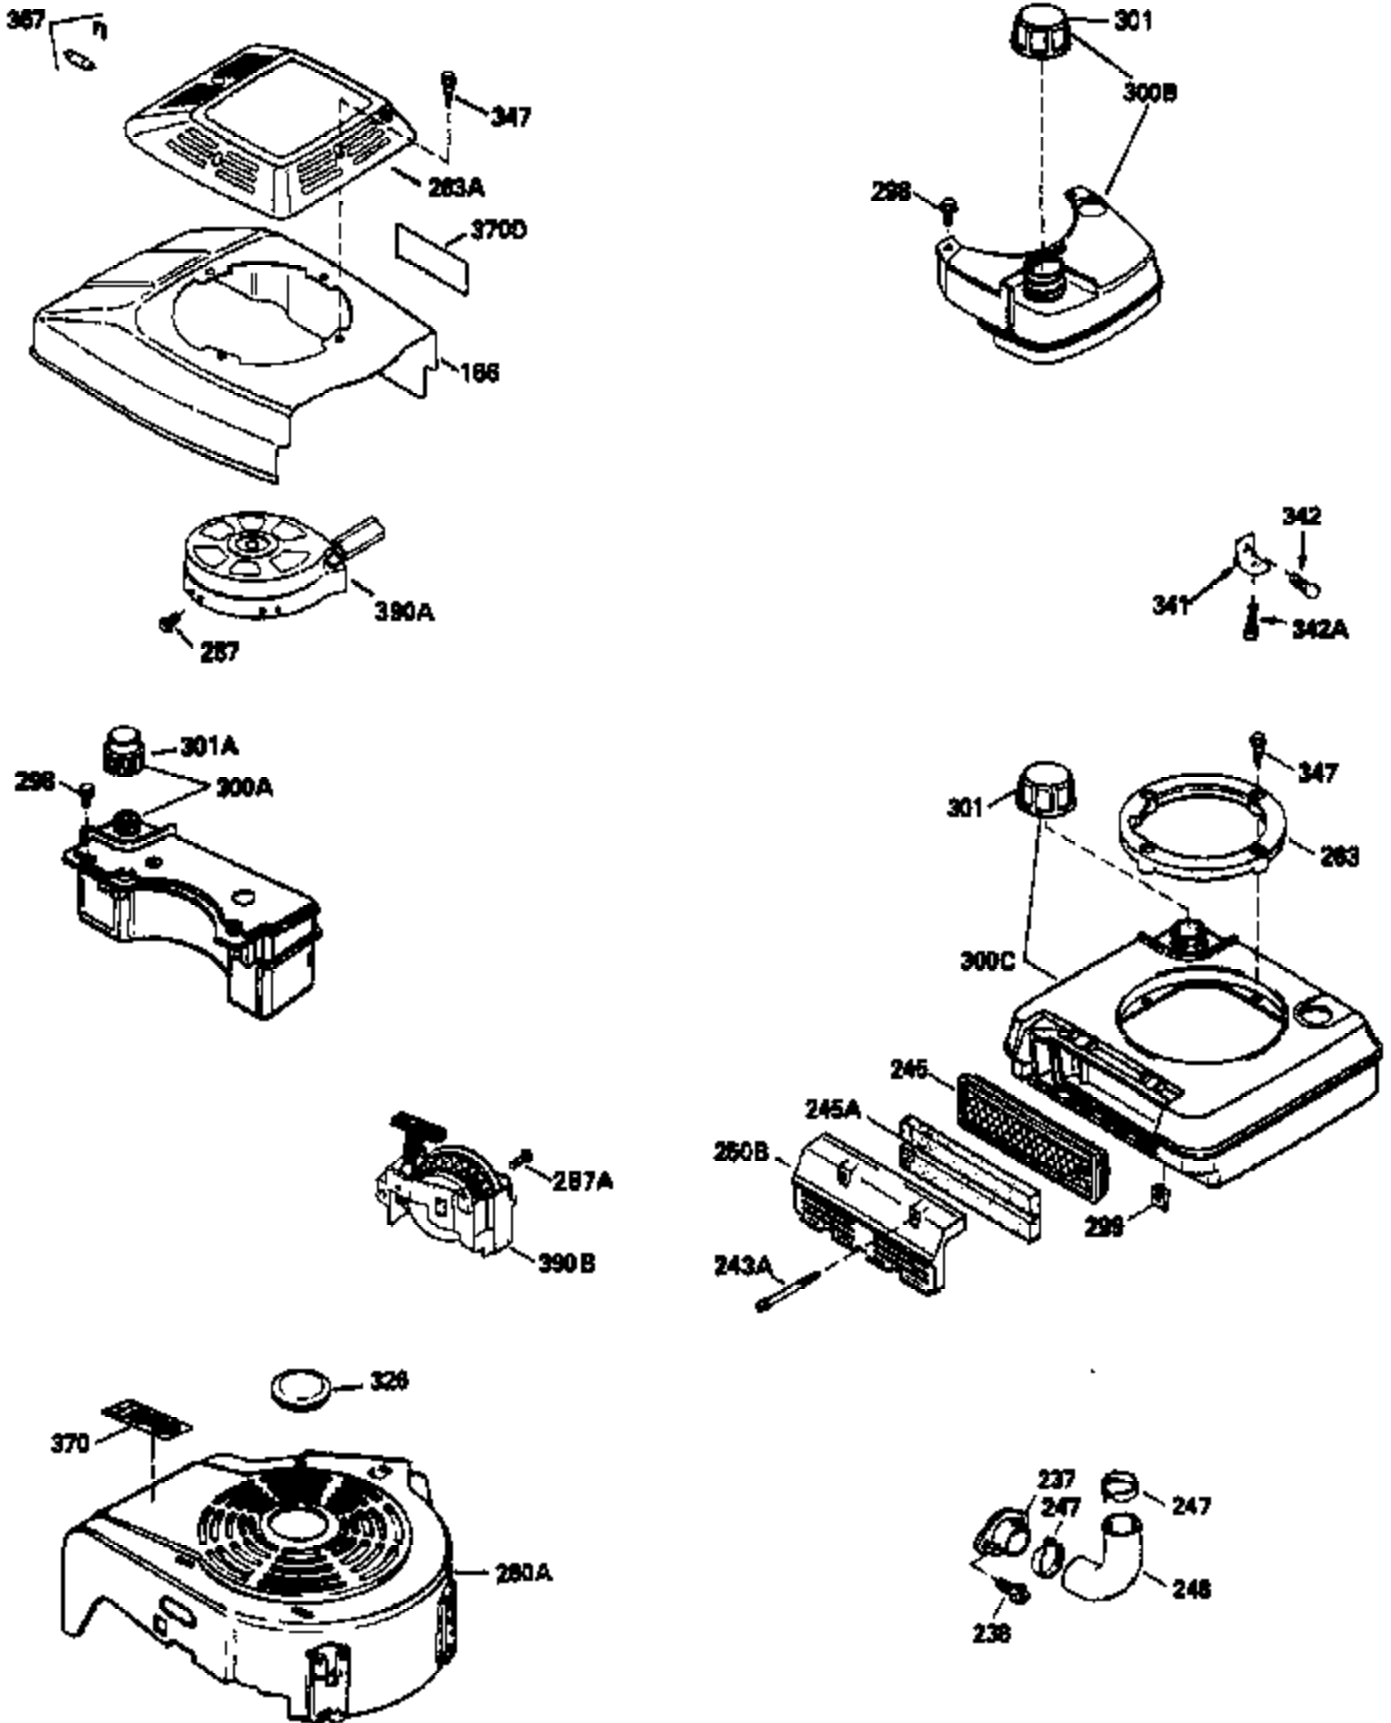

ILLUSTRATION SHOWS TYPICAL PARTS ONLY. ORDER BY PART NUMBER. PARTS NOT LISTED ARE SUPPLIED BY OEM.
VIEW 2 OF 3

Ref #	Part Number	Qty	Description
12A	34695		Elbow, Breather tube
92	650815		Washer, Belleville
191	35040B		Bracket Assy., S.E. Brake (Incl. 195)
238	650932		Screw, 10-32 x 49/64"
245	35066		Filter, Air cleaner
246D	35435		Filter, Pre-Air (Optional)
250A	35065		Cover Assy., Air cleaner
287	650884		Screw, 8-32 x 1/2"
301A	35355		Fuel Cap (Use as required)
354	35025		Staple (Not used on all models)
357	34985		Rope Stop & Staple Assy. (Incl. 354)
370G	34387		Decal, Instruction (Optional)
370A	34993		Decal, Instruction
390	590621		Rewind Starter (Refer to Division 5, Section C, page 34 or Fiche 8A, Grid G-5 for breakdown)