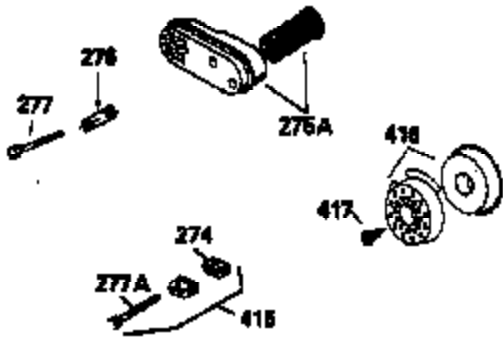

ILLUSTRATION SHOWS TYPICAL PARTS ONLY. ORDER BY PART NUMBER. PARTS NOT LISTED ARE SUPPLIED BY OEM.

VIEW 3 OF 3

Ref #	Part Number	Qty	Description
12A	34695		Elbow, Breather tube
19	31361		Spring, Extension
69	35261		* Gasket, Mounting flange
92	650815		Washer, Belleville
182	6201		Screw, 1/4-28 x 7/8"
185	31384A		Pipe, Intake (Incl. 224)
186	32653		Link, Governor spring
191	35040B		Bracket Assy., S.E. Brake (Incl. 195)
216	33086		Lever, Speed adjusting
223	650451		Screw, 1/4-20 x 1"
238	650932		Screw, 10-32 x 49/64"
241	35797		Collar, Air cleaner
245	35066		Filter, Air cleaner
246D	35435		Filter, Pre-Air (Optional)
250A	35065		Cover Assy., Air cleaner
277	650795		Screw, 1/4-20 x 2-1/4" (Use as required)
277A	30063		Screw, Torx T-30, 1/4-20 x 1/2" (Use as req.)
354	35025		Staple (Not used on all models)
357	34985		Rope Stop & Staple Assy. (Incl. 354)
370A	34993		Decal, Instruction
370G	34387		Decal, Instruction (Optional)
410	730574		Opt.Debris Screen Kit (Incl.370G,411, 412,413)
411	35596		Debris Screen (Optional)
412	35597		Debris Screen Bracket (Optional)
413	650910		Screw, 8-32 x 1/4 (Optional)
415	730162		Muffler Adapter Kit(In.274,277A)(Use as req.)