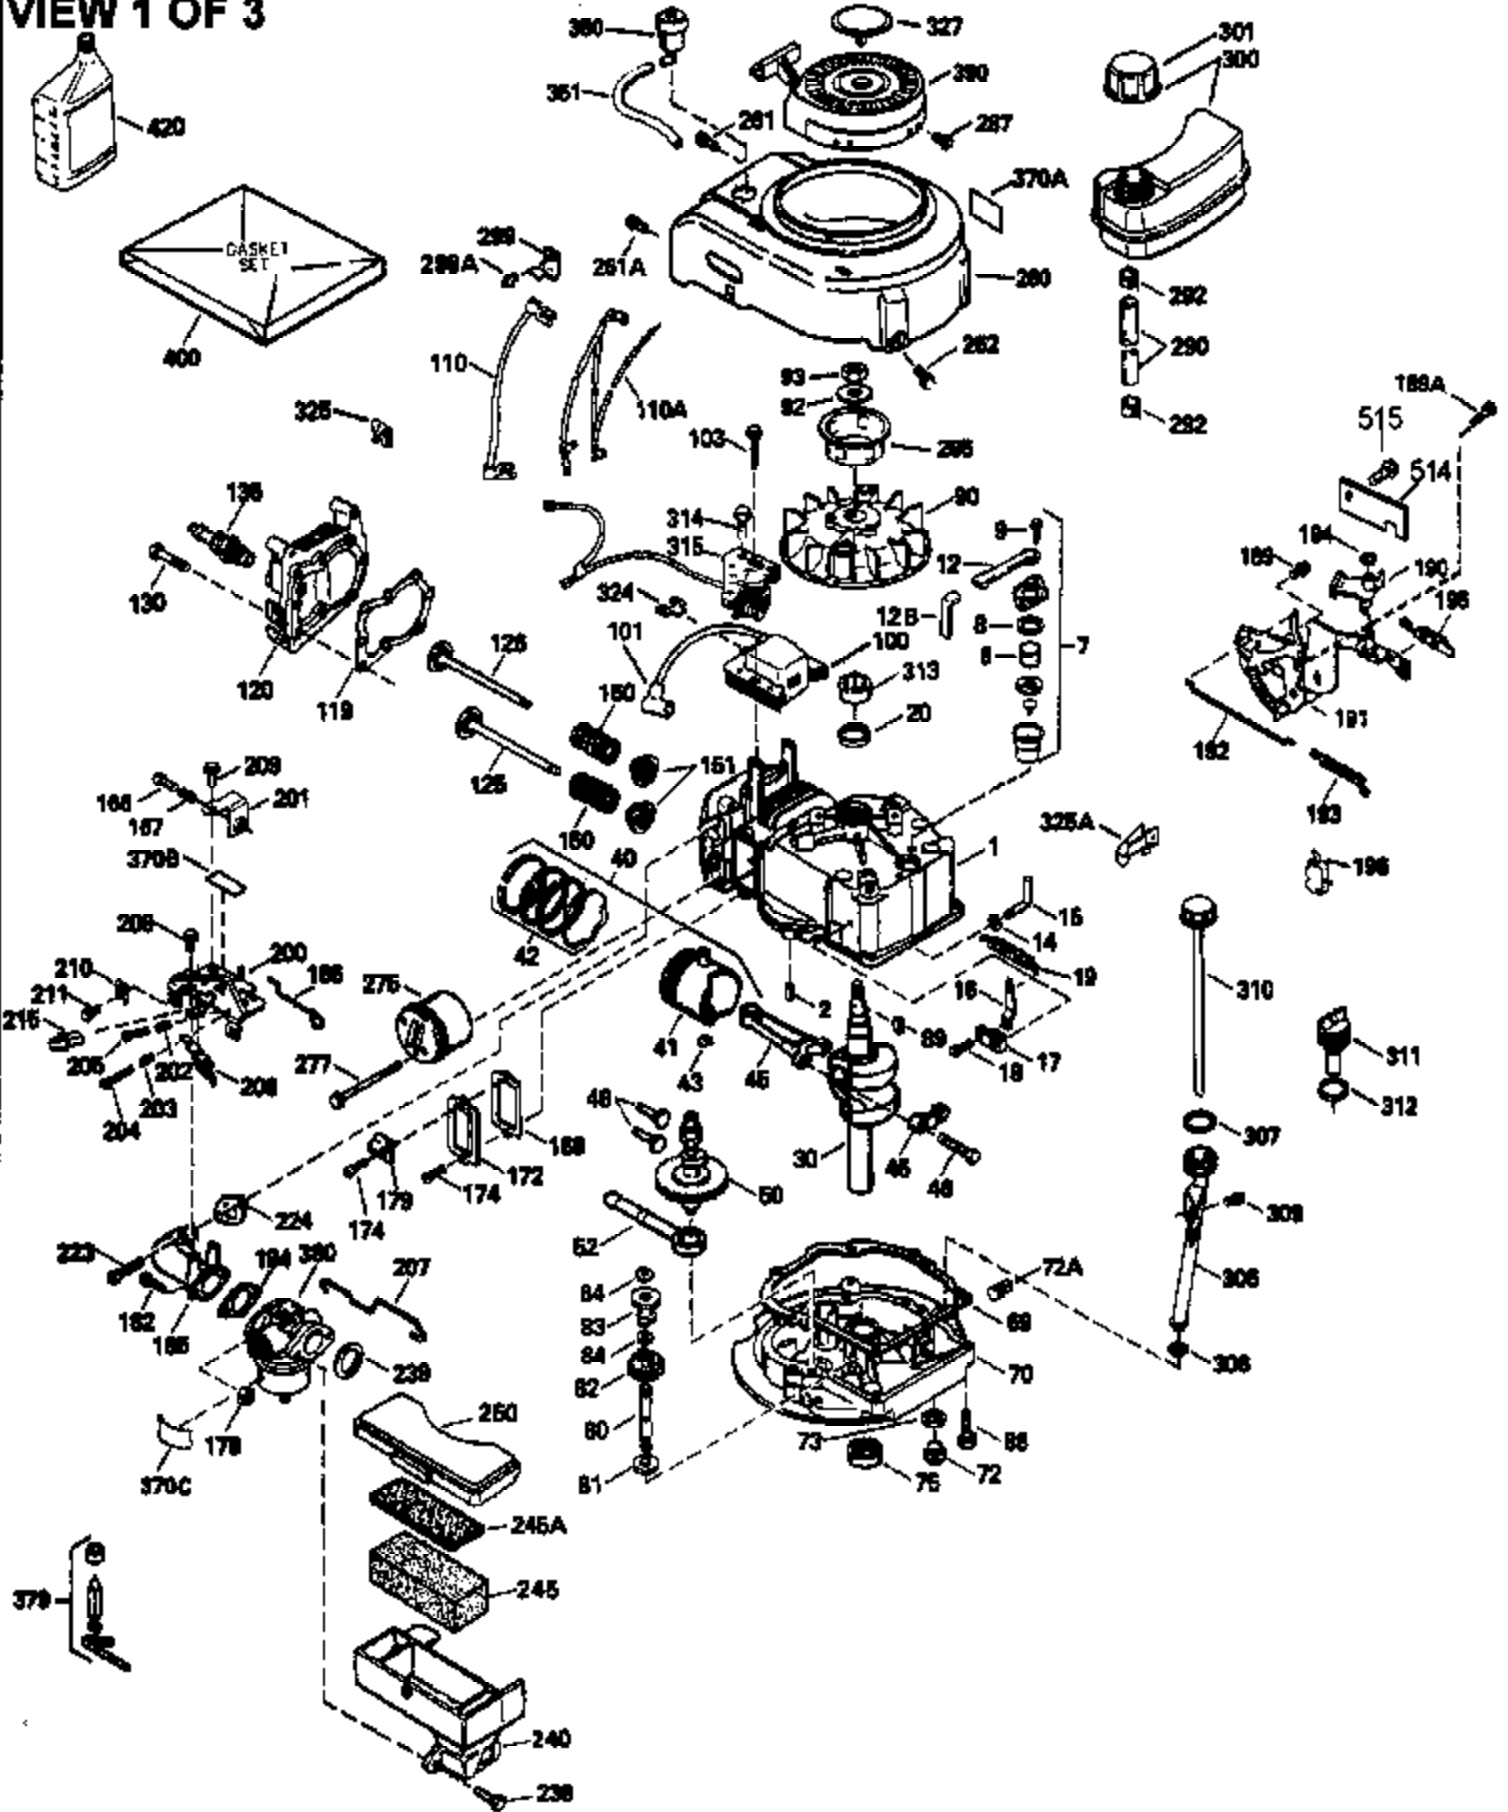

## Engine Parts List #1

Ref #	Part Number	Qty	Description
	1 35010		Cylinder (Incl. 2 & 20) (2-5/8" Bore)
	2 26727		Pin, Dowel
	6 33734		Element, Breather
	7 34214A		Breather Assy. (Incl. 6, 8, 9, 12 & 1 2A)
	8 33735		* Gasket, Breather
	9 30200		Screw, 10-24 x 9/16"
	12A 34695		Elbow, Breather tube
	12 33886		Tube, Breather
	14 28277		Washer, Flat
	15 30589		Rod, Governor (Incl. 14)
	16 31383A		Lever, Governor
	17 31335		Clamp, Governor lever
	18 650548		Screw, 8-32 x 5/16"
	19 31361		Spring, Extension
	20 32600		Seal, Oil
	30 35801		Crankshaft
	40 35544		Piston, Pin & Ring Set (Std.) (2-5/8" Bore)
	40 35545		Piston, Pin & Ring Set (.010" OS)
	40 35546		Piston, Pin & Ring Set (.020" OS)
	41 35541		Piston & Pin Ass'y. (Incl. 43)(Std.)( 2-5/8")
	41 35542		Piston & Pin Ass'y. (Incl. 43) (.010" OS)
	41 35543		Piston & Pin Ass'y. (Incl. 43) (.020" OS)
	42 35547		Ring Set (Std.) (2-5/8" Bore)
	42 35548		Ring Set (.010" OS)
	42 35549		Ring Set (.020" OS)
	43 20381		Ring, Piston pin retaining
	45 32875		Rod Assy., Connecting (Incl. 46)
	46 32610A		Bolt, Connecting rod
	48 27241		Lifter, Valve
	50 33148A		Camshaft
	52 29914		Oil Pump Assy.
	69 35261		* Gasket, Mounting flange
	70 34311C		Flange Ass'y. (Incl. 72, 72A, 73, 75 & 80)
	72 30572		Plug, Oil drain (Incl. 73)
	73 28833		* Drain Plug Gasket (Not req. W/plastic plug)
	75 27897		Seal, Oil
	80 30574		Shaft, Governor
	81 30590A		Washer, Flat
	82 30591		Gear Assy., Governor (Incl. 81)
	83 30588A		Spool, Governor
	84 29193		Ring, Retaining
	86 650488		Screw, 1/4-20 x 1-1/4"
	89 611004		Flywheel Key
	90 611112		Flywheel
	92 650815		Washer, Belleville
	93 650816		Nut, Flywheel
	100 34443A		Solid State Ignition
	101 610118		Cover, Spark plug
	103 650814		Screw, Torx T-15, 10-24 x 1"
	110 34961		Ground Wire
	119 33015A		* Gasket, Head
	120 34342		Head, Cylinder
	125 29314B		Intake Valve (Std.) (Incl. 151) (Conventional Ports)
	125 29315C		Intake Valve (1/32" OS) (Incl. 151) (Conventional Ports)
	126 29313C		Exhaust Valve (Std.) (Incl. 151) (Conventional Ports)
	126 29315C		Exhaust Valve (1/32" OS) (Incl. 151) (Conventional Ports)
	130 6021A		Screw, 5/16-18 x 1-1/2"
	135 35395		Resistor Spark Plug (RJ19LM)