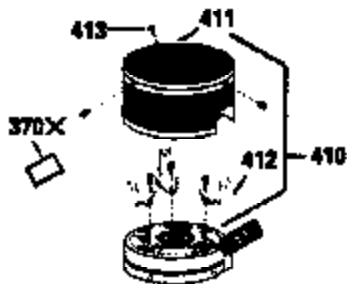

ILLUSTRATION SHOWS TYPICAL PARTS ONLY. ORDER BY PART NUMBER. PARTS NOT LISTED ARE SUPPLIED BY OEM.

VIEW 3 OF 3

Ref #	Part Number	Qty	Description
19	31361	1	Extension Spring
69	35261	1	* Mounting Flange Gasket
92	650815	1	Belleville Washer
182	6201	2	Screw, 1/4-28 x 7/8"
185	31384A	1	Intake Pipe (Incl. 224)
186	34337	1	Governor Link
191	35015B	1	S.E. Brake Bracket (Incl. 195)
223	650451	2	Screw, 1/4-20 x 1"
238	650932	2	Screw, 10-32 x 49/64"
241	35797	1	Air Cleaner Collar
245	35066	1	Air Cleaner Filter
250	35065	1	Air Cleaner Cover
277	650795	2	Screw, 1/4-20 x 2-1/4"
302	35480	1	Fuel Cap Retainer
354	35025	1	Staple
357	34985	1	Starter Rope Retainer
358	35168	1	Rope Guide Bracket
370A	36260	1	Primer Decal