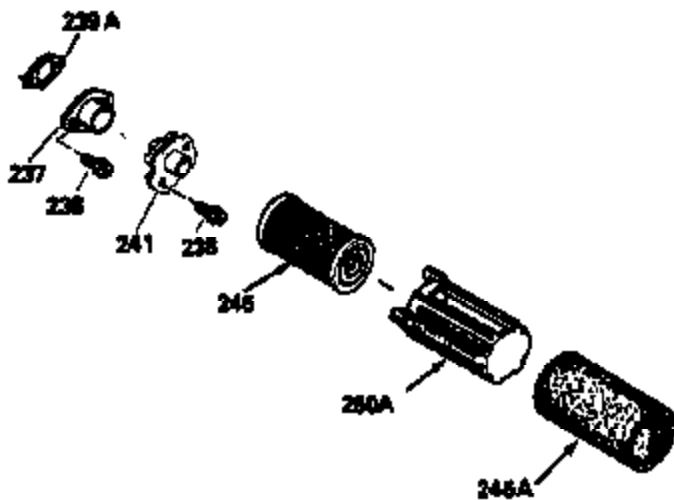

ILLUSTRATION SHOWS TYPICAL PARTS ONLY. ORDER BY PART NUMBER. PARTS NOT LISTED ARE SUPPLIED BY OEM.

VIEW 3 OF 3

Ref #	Part Number	Qty	Description
19	31361	1	Extension Spring
69	35261	1	* Mounting Flange Gasket
92	650815	1	Belleville Washer
182	6201	2	Screw, 1/4-28 x 7/8"
185	31384A	1	Intake Pipe (Incl. 224)
186	34337	1	Governor Link
191	35015B	1	S.E. Brake Bracket (Incl. 195)
223	650451	2	Screw, 1/4-20 x 1"
238	650932	2	Screw, 10-32 x 49/64"
241	35797	1	Air Cleaner Collar
245	35066	1	Air Cleaner Filter
250	35065	1	Air Cleaner Cover
277	650795	2	Screw, 1/4-20 x 2-1/4"
302	35480	1	Fuel Cap Retainer
354	35025	1	Staple
357	34985	1	Starter Rope Retainer
358	35168	1	Rope Guide Bracket
370A	36260	1	Primer Decal