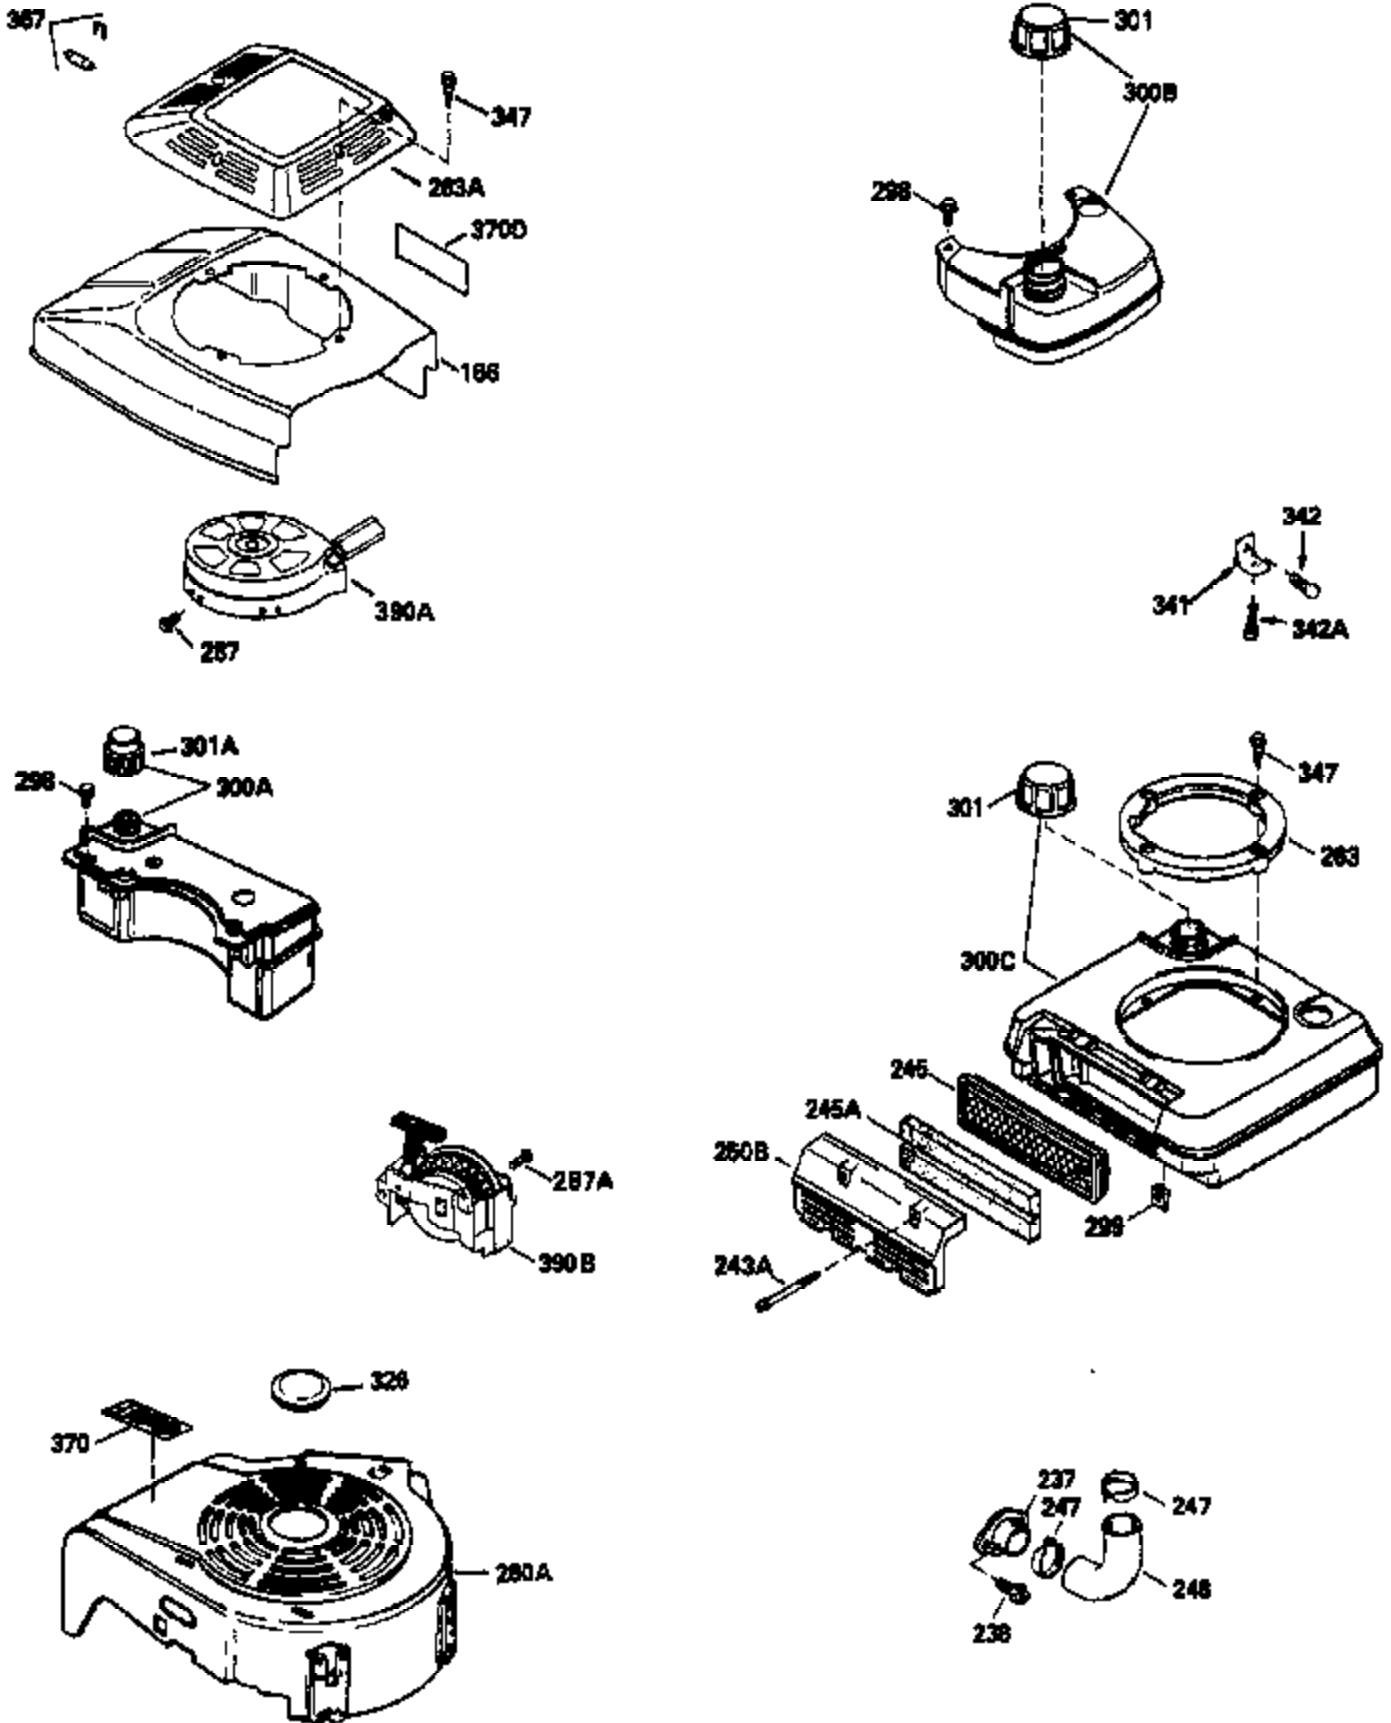

ILLUSTRATION SHOWS TYPICAL PARTS ONLY. ORDER BY PART NUMBER. PARTS NOT LISTED ARE SUPPLIED BY OEM.
VIEW 2 OF 3

Ref #	Part Number	Qty	Description
92	650815	1	Belleville Washer
191	35015B	1	S.E. Brake Bracket (Incl. 195)
238	650932	2	Screw, 10-32 x 49/64"
245	35066	1	Air Cleaner Filter
287	650926	2	Screw, 8-32 x 21/64"
301	35355	1	Fuel Cap
302	35480	1	Fuel Cap Retainer
354	35025	1	Staple
357	34985	1	Starter Rope Retainer
358	35168	1	Rope Guide Bracket
370A	36260	1	Primer Decal
370	36261	1	Instruction Decal
390	590694	1	Rewind Starter (NOTE: This engine could have been built with 590686 starter. Refer to the design of the air intake louvers for part identification. Individual starter parts do not interchange.)