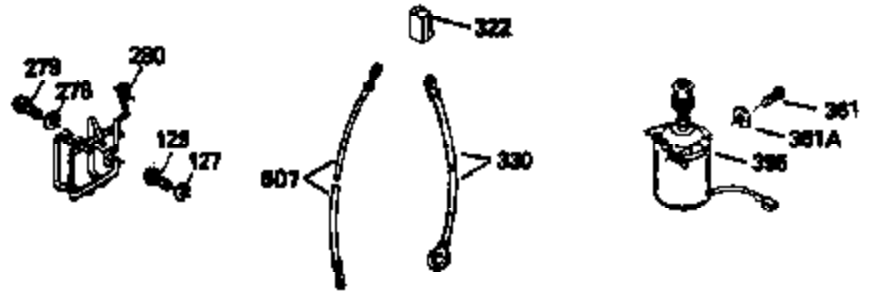

ILLUSTRATION SHOWS TYPICAL PARTS ONLY. ORDER BY PART NUMBER. PARTS NOT LISTED ARE SUPPLIED BY OEM.

VIEW 3 OF 3

Ref #	Part Number	Qty	Description
19	31361	1	Extension Spring
69	35261	1	* Mounting Flange Gasket
92	650815	1	Belleville Washer
182	6201	2	Screw, 1/4-28 x 7/8"
185	31384A	1	Intake Pipe (Incl. 224)
186	34337	1	Governor Link
191	35015B	1	S.E. Brake Bracket (Incl. 195)
223	650451	2	Screw, 1/4-20 x 1"
238	650932	2	Screw, 10-32 x 49/64"
241	35797	1	Air Cleaner Collar
245	35066	1	Air Cleaner Filter
250	35065	1	Air Cleaner Cover
277	650795	2	Screw, 1/4-20 x 2-1/4"
302	35480	1	Fuel Cap Retainer
354	35025	1	Staple
357	34985	1	Starter Rope Retainer
358	35168	1	Rope Guide Bracket
370A	36260	1	Primer Decal