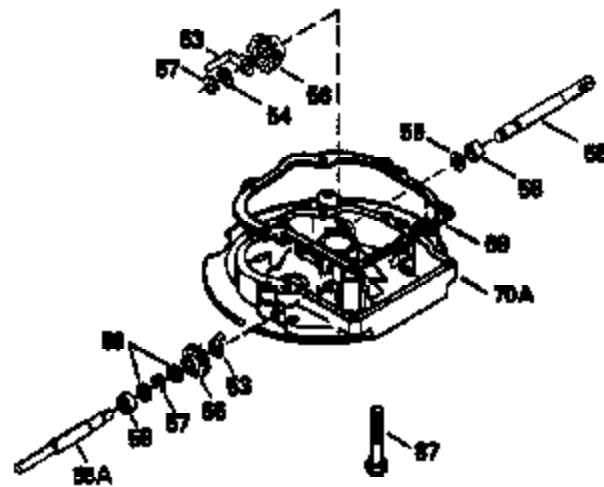

ILLUSTRATION SHOWS TYPICAL PARTS ONLY. ORDER BY PART NUMBER. PARTS NOT LISTED ARE SUPPLIED BY OEM.

VIEW 3 OF 3

Ref #	Part Number	Qty	Description
19	31361	1	Extension Spring
69	35261	1	* Mounting Flange Gasket
92	650815	1	Belleville Washer
182	6201	2	Screw, 1/4-28 x 7/8"
185	31384A	1	Intake Pipe (Incl. 224)
186	34337	1	Governor Link
191	35015B	1	S.E. Brake Bracket (Incl. 195)
223	650451	2	Screw, 1/4-20 x 1"
238	650932	2	Screw, 10-32 x 49/64"
241	35797	1	Air Cleaner Collar
245	35066	1	Air Cleaner Filter
250	35065	1	Air Cleaner Cover
277	650795	2	Screw, 1/4-20 x 2-1/4"
302	35480	1	Fuel Cap Retainer
354	35025	1	Staple
357	34985	1	Starter Rope Retainer
358	35168	1	Rope Guide Bracket
370A	36260	1	Primer Decal