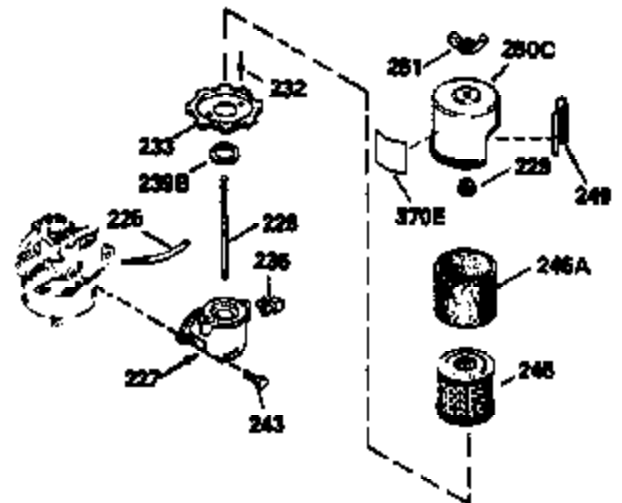

ILLUSTRATION SHOWS TYPICAL PARTS ONLY. ORDER BY PART NUMBER. PARTS NOT LISTED ARE SUPPLIED BY OEM.

VIEW 3 OF 3

Ref #	Part Number	Qty	Description
19	31361	1	Extension Spring
69	35261	1	* Mounting Flange Gasket
92	650815	1	Belleville Washer
182	6201	2	Screw, 1/4-28 x 7/8"
185	31384A	1	Intake Pipe (Incl. 224)
186	34337	1	Governor Link
191	35015B	1	S.E. Brake Bracket (Incl. 195)
223	650451	2	Screw, 1/4-20 x 1"
238	650932	2	Screw, 10-32 x 49/64"
241	35797	1	Air Cleaner Collar
245	35066	1	Air Cleaner Filter
250	35065	1	Air Cleaner Cover
277	650795	2	Screw, 1/4-20 x 2-1/4"
302	35480	1	Fuel Cap Retainer
354	35025	1	Staple
357	34985	1	Starter Rope Retainer
358	35168	1	Rope Guide Bracket
370A	36260	1	Primer Decal