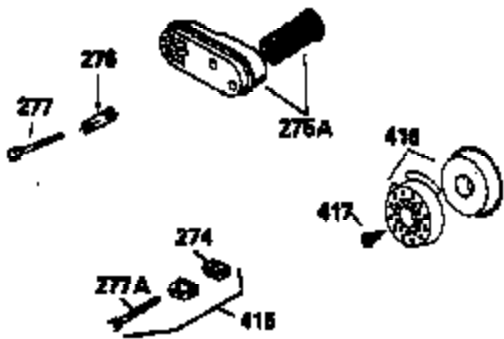

ILLUSTRATION SHOWS TYPICAL PARTS ONLY. ORDER BY PART NUMBER. PARTS NOT LISTED ARE SUPPLIED BY OEM.

VIEW 3 OF 3

Ref #	Part Number	Qty	Description
19	31361	1	Extension Spring
69	35261	1	* Mounting Flange Gasket
92	650815	1	Belleville Washer
182	6201	2	Screw, 1/4-28 x 7/8"
185	31384A	1	Intake Pipe (Incl. 224)
186	34337	1	Governor Link
191	35015B	1	S.E. Brake Bracket (Incl. 195)
223	650451	2	Screw, 1/4-20 x 1"
238	650932	2	Screw, 10-32 x 49/64"
241	35797	1	Air Cleaner Collar
245	35066	1	Air Cleaner Filter
250	35065	1	Air Cleaner Cover
277	650795	2	Screw, 1/4-20 x 2-1/4"
302	35480	1	Fuel Cap Retainer
354	35025	1	Staple
357	34985	1	Starter Rope Retainer
358	35168	1	Rope Guide Bracket
370A	36260	1	Primer Decal