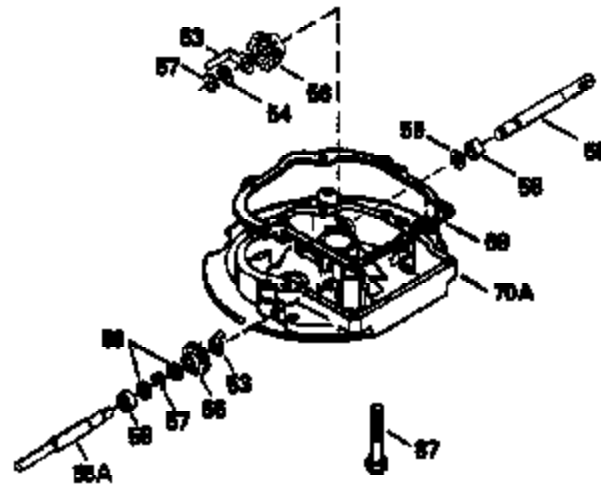

ILLUSTRATION SHOWS TYPICAL PARTS ONLY. ORDER BY PART NUMBER. PARTS NOT LISTED ARE SUPPLIED BY OEM.

VIEW 3 OF 3

Ref #	Part Number	Qty	Description
19	31361	1	Extension Spring
69	35261	1	* Mounting Flange Gasket
92	650815	1	Belleville Washer
182	6201	2	Screw, 1/4-28 x 7/8"
185	31384A	1	Intake Pipe (Incl. 224)
186	34337	1	Governor Link
191	35015B	1	S.E. Brake Bracket (Incl. 195)
223	650451	2	Screw, 1/4-20 x 1"
238	650932	2	Screw, 10-32 x 49/64"
239A	35066	1	Air Cleaner Filter
241	35797	1	Air Cleaner Collar
250	35065	1	Air Cleaner Collar
277	650795	2	Screw, 1/4-20 x 2-1/4"
302	35480	1	Fuel Cap Retainer
354	35025	1	Rope Retainer Staple
357	34985	1	Starter Rope Retainer
358	35168	1	Rope Guide
370A	36261	1	Lubrication Decal