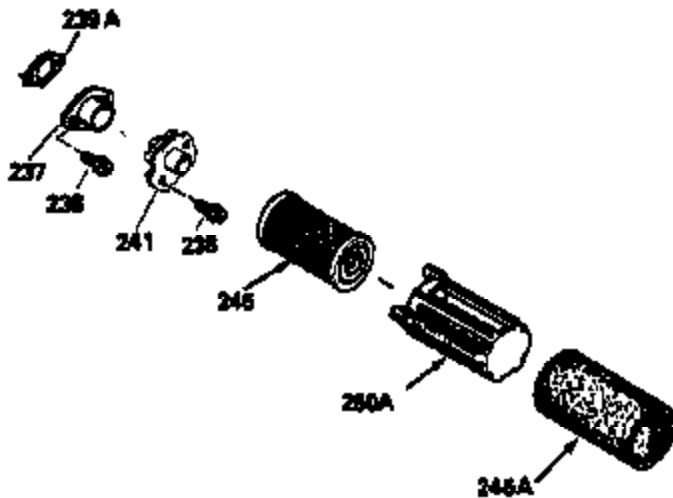

ILLUSTRATION SHOWS TYPICAL PARTS ONLY. ORDER BY PART NUMBER. PARTS NOT LISTED ARE SUPPLIED BY OEM.

VIEW 3 OF 3

Ref #	Part Number	Qty	Description
19	31361	1	Extension Spring
69	35261	1	* Mounting Flange Gasket
92	650815	1	Belleville Washer
182	6201	2	Screw, 1/4-28 x 7/8"
185	31384A	1	Intake Pipe (Incl. 224)
186	34337	1	Governor Link
191	35015B	1	S.E. Brake Bracket (Incl. 195)
223	650451	2	Screw, 1/4-20 x 1"
238	650932	2	Screw, 10-32 x 49/64"
239A	35066	1	Air Cleaner Filter
241	35797	1	Air Cleaner Collar
250	35065	1	Air Cleaner Collar
277	650795	2	Screw, 1/4-20 x 2-1/4"
302	35480	1	Fuel Cap Retainer
354	35025	1	Rope Retainer Staple
357	34985	1	Starter Rope Retainer
358	35168	1	Rope Guide
370A	36261	1	Lubrication Decal