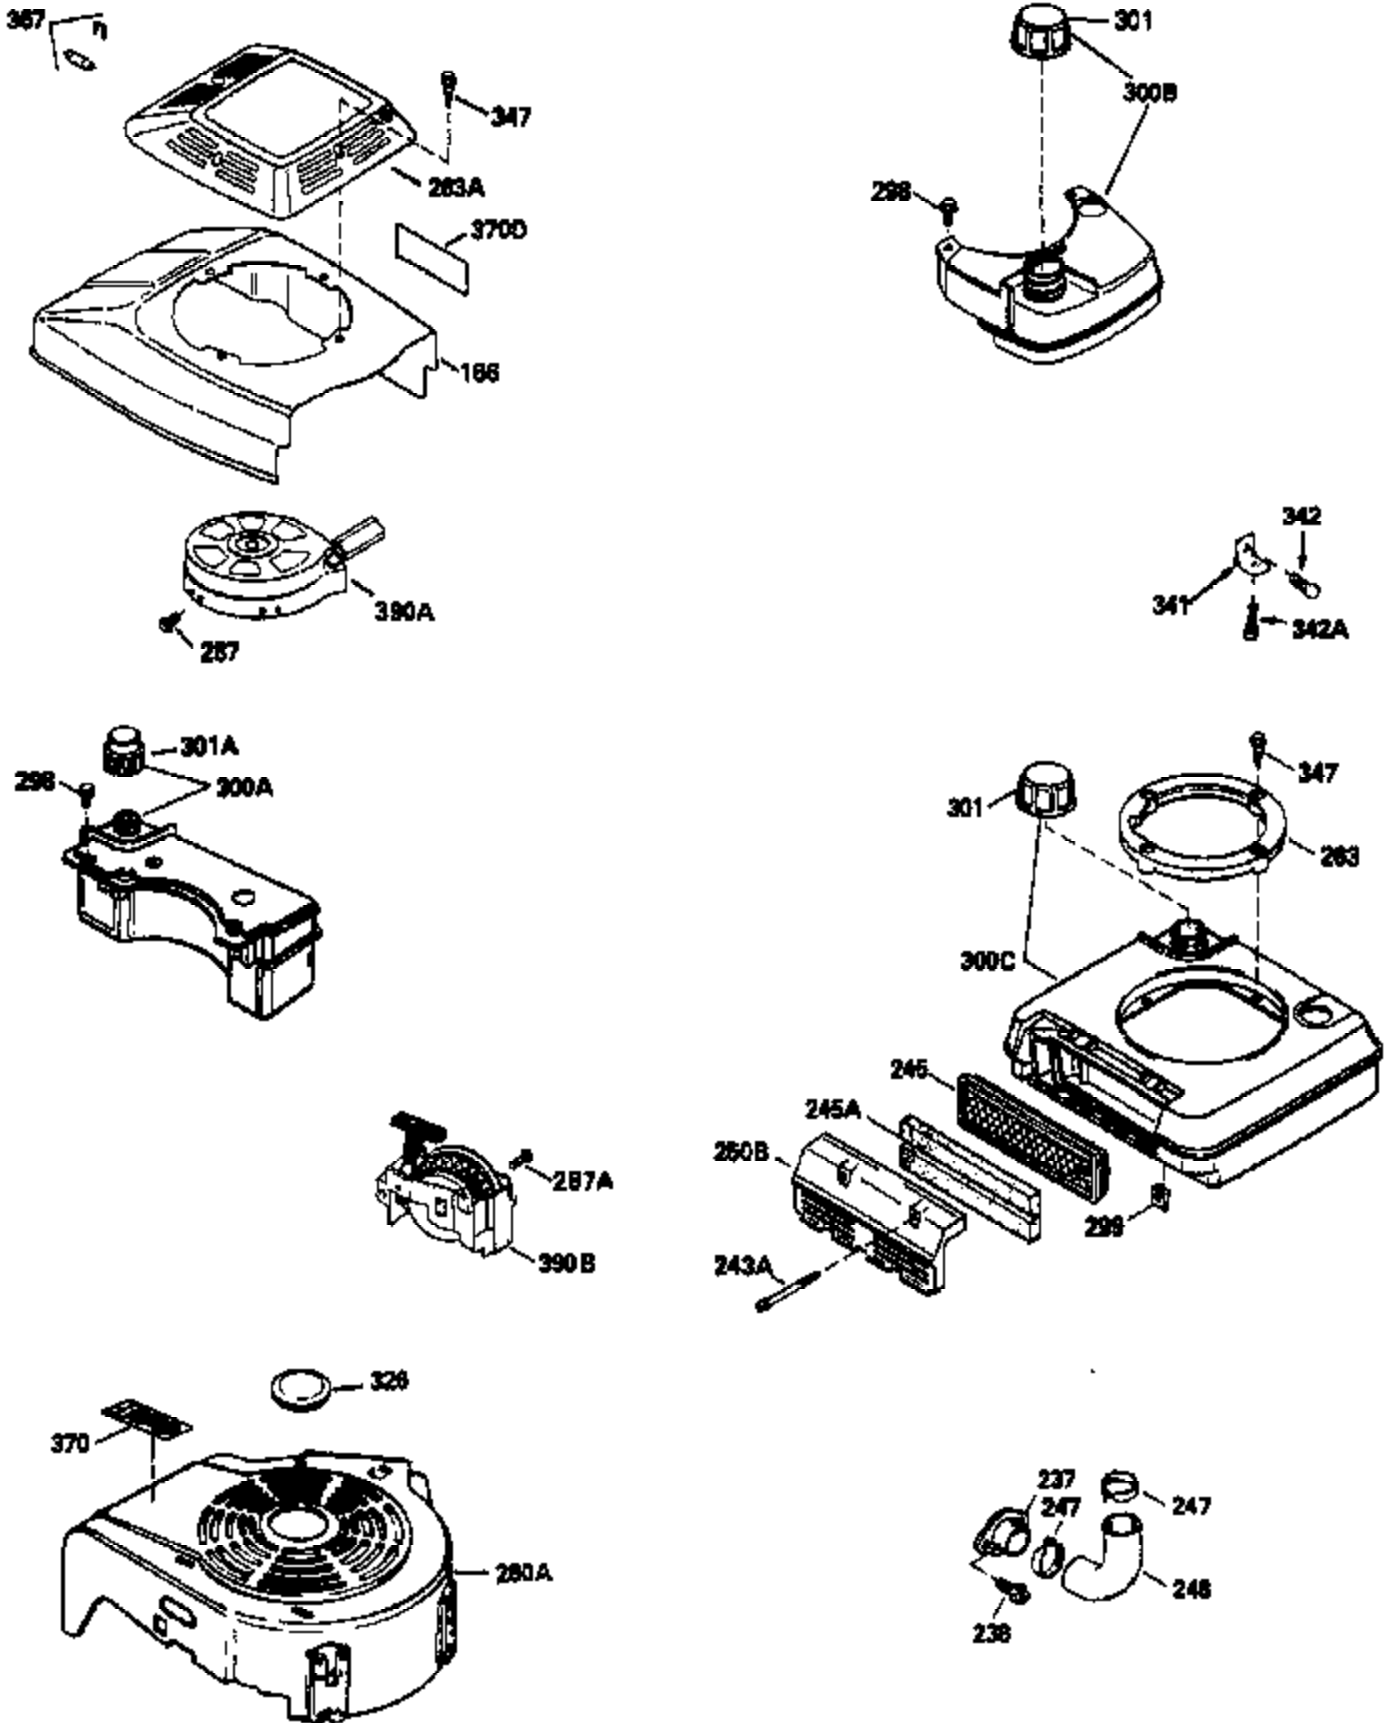

ILLUSTRATION SHOWS TYPICAL PARTS ONLY. ORDER BY PART NUMBER. PARTS NOT LISTED ARE SUPPLIED BY OEM.

VIEW 2 OF 3

Ref #	Part Number	Qty	Description
92	650815	1	Belleville Washer
191	35015B	1	S.E. Brake Bracket (Incl. 195)
238	650932	2	Screw, 10-32 x 49/64"
287	650926	2	Screw, 8-32 x 21/64"
301	35355	1	Fuel Cap
302	35480	1	Fuel Cap Retainer
354	35025	1	Rope Retainer Staple
357	34985	1	Starter Rope Retainer
358	35168	1	Rope Guide
370A	36261	1	Lubrication Decal
390	590686	1	Rewind Starter