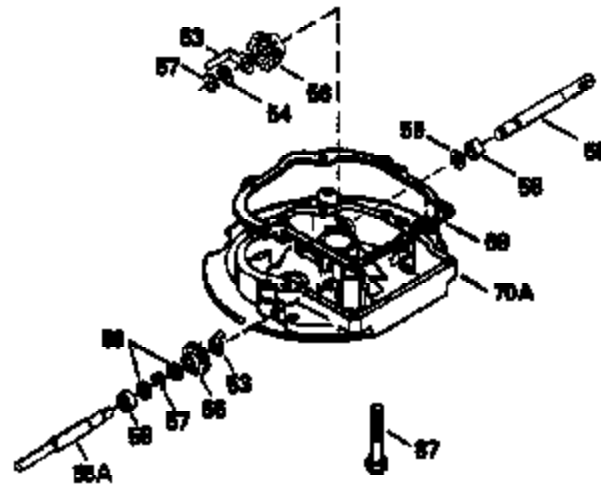

ILLUSTRATION SHOWS TYPICAL PARTS ONLY. ORDER BY PART NUMBER. PARTS NOT LISTED ARE SUPPLIED BY OEM.

VIEW 3 OF 3

Ref #	Part Number	Qty	Description
19	31361	1	Extension Spring
69	35261	1	* Mounting Flange Gasket
92	650815	1	Belleville Washer
182	6201	2	Screw, 1/4-28 x 7/8"
185	31384A	1	Intake Pipe (Incl. 224)
186	34337	1	Governor Link
191	35015B	1	S.E. Brake Bracket (Incl. 195)
223	650451	2	Screw, 1/4-20 x 1"
238	650932	2	Screw, 10-32 x 49/64"
239A	35066	1	Air Cleaner Filter
241	35797	1	Air Cleaner Collar
250	35065	1	Air Cleaner Cover
277	650795	2	Screw, 1/4-20 x 2-1/4"
302	35480	1	Fuel Cap Retainer
354	35025	1	Staple
357	34985	1	Starter Rope Retainer
358	35168	1	Rope Guide Bracket Ass'y.
370A	34346	1	Lubrication Decal