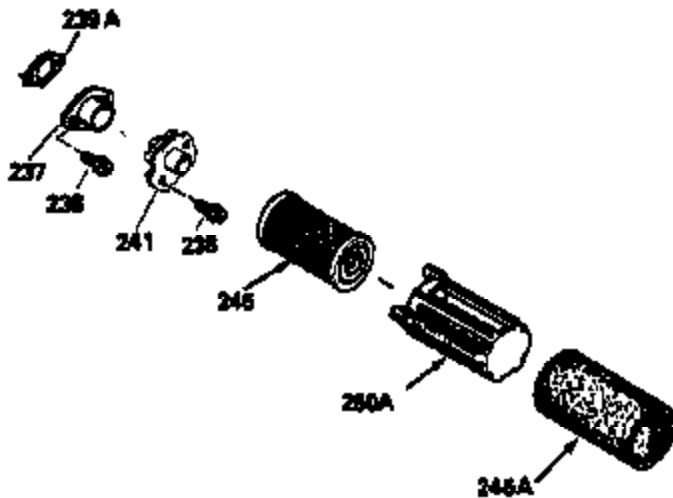

ILLUSTRATION SHOWS TYPICAL PARTS ONLY. ORDER BY PART NUMBER. PARTS NOT LISTED ARE SUPPLIED BY OEM.

VIEW 3 OF 3

Ref #	Part Number	Qty	Description
19	31361	1	Extension Spring
69	35261	1	* Mounting Flange Gasket
92	650815	1	Belleville Washer
182	6201	2	Screw, 1/4-28 x 7/8"
185	31384A	1	Intake Pipe (Incl. 224)
186	34337	1	Governor Link
191	35015B	1	S.E. Brake Bracket (Incl. 195)
223	650451	2	Screw, 1/4-20 x 1"
238	650932	2	Screw, 10-32 x 49/64"
239A	35066	1	Air Cleaner Filter
241	35797	1	Air Cleaner Collar
250	35065	1	Air Cleaner Cover
277	650795	2	Screw, 1/4-20 x 2-1/4"
302	35480	1	Fuel Cap Retainer
354	35025	1	Staple
357	34985	1	Starter Rope Retainer
358	35168	1	Rope Guide Bracket Ass'y.
370A	34346	1	Lubrication Decal