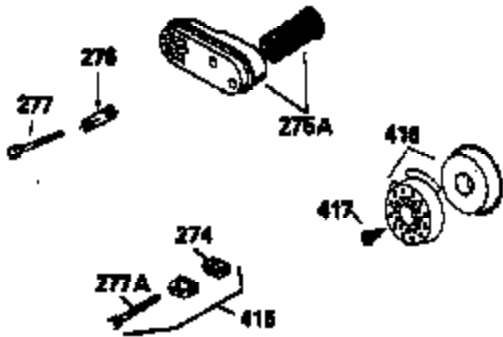

ILLUSTRATION SHOWS TYPICAL PARTS ONLY. ORDER BY PART NUMBER. PARTS NOT LISTED ARE SUPPLIED BY OEM.

VIEW 3 OF 3

Ref #	Part Number	Qty	Description
19	31361	1	Extension Spring
69	35261	1	* Mounting Flange Gasket
92	650815	1	Belleville Washer
182	6201	2	Screw, 1/4-28 x 7/8"
185	31384A	1	Intake Pipe (Incl. 224)
186	34337	1	Governor Link
191	35015B	1	S.E. Brake Bracket (Incl. 195)
223	650451	2	Screw, 1/4-20 x 1"
238	650932	2	Screw, 10-32 x 49/64"
239A	35066	1	Air Cleaner Filter
241	35797	1	Air Cleaner Collar
250	35065	1	Air Cleaner Cover
277	650795	2	Screw, 1/4-20 x 2-1/4"
302	35480	1	Fuel Cap Retainer
354	35025	1	Staple
357	34985	1	Starter Rope Retainer
358	35168	1	Rope Guide Bracket Ass'y.
370A	34346	1	Lubrication Decal