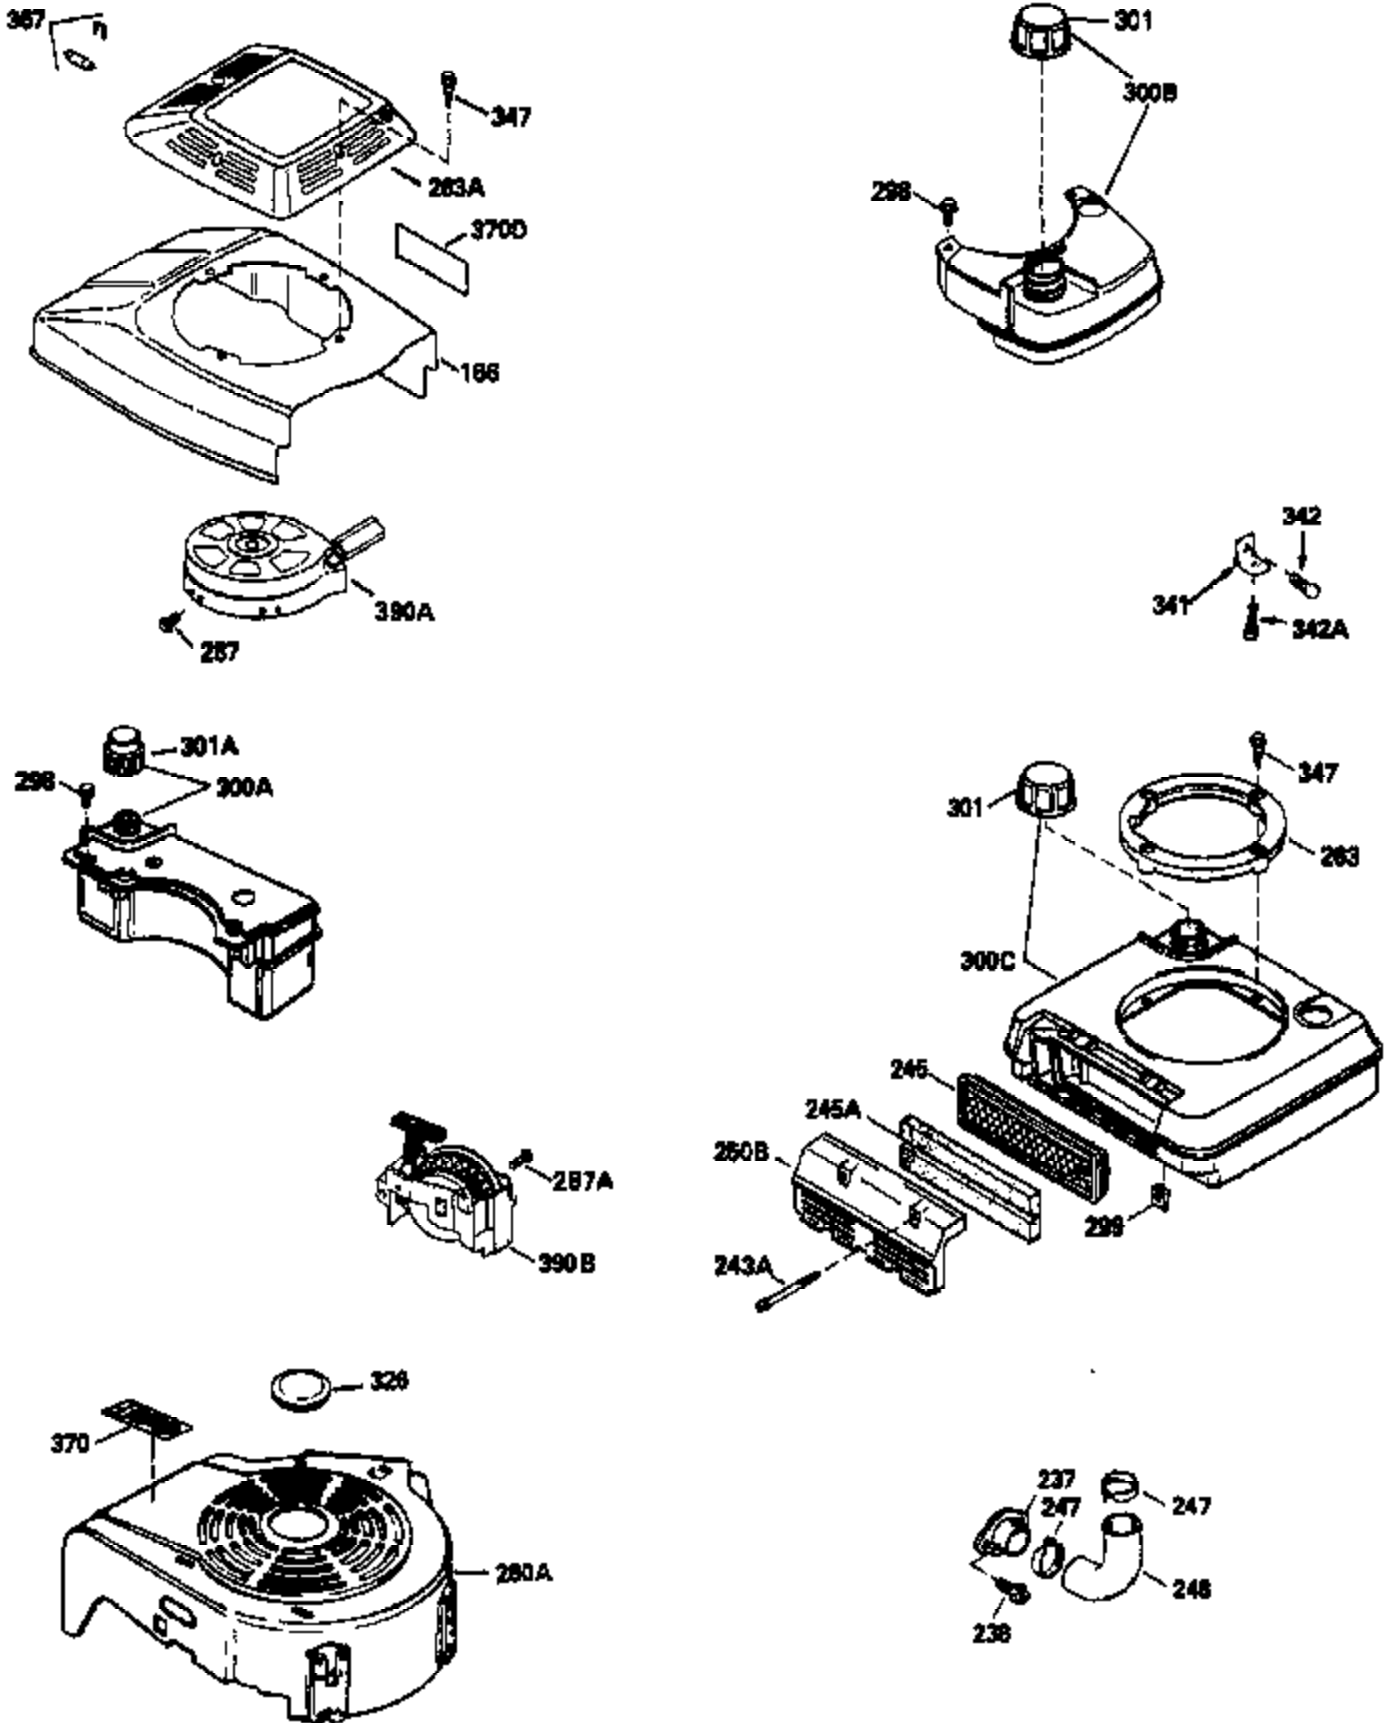

ILLUSTRATION SHOWS TYPICAL PARTS ONLY. ORDER BY PART NUMBER. PARTS NOT LISTED ARE SUPPLIED BY OEM.

VIEW 2 OF 3

Ref #	Part Number	Qty	Description
92	650815	1	Belleville Washer
191	35015B	1	S.E. Brake Bracket (Incl. 195)
238	650932	2	Screw, 10-32 x 49/64"
287	650884	2	Screw, 8-32 x 1/2"
301	35355	1	Fuel Cap
302	35480	1	Fuel Cap Retainer
354	35025	1	Staple
357	34985	1	Starter Rope Retainer
358	35168	1	Rope Guide Bracket Ass'y.
370A	34346	1	Lubrication Decal
390	590686	1	Rewind Starter