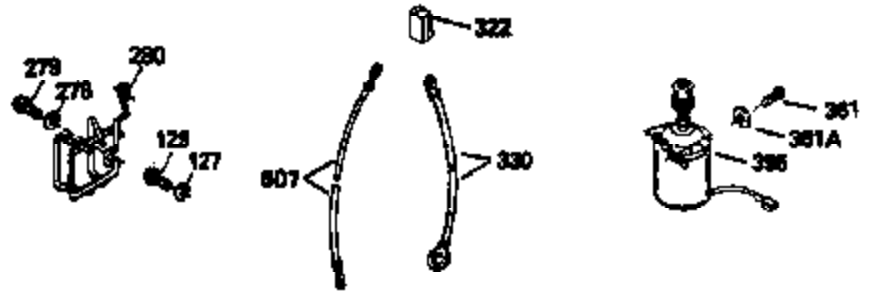

ILLUSTRATION SHOWS TYPICAL PARTS ONLY. ORDER BY PART NUMBER. PARTS NOT LISTED ARE SUPPLIED BY OEM.

VIEW 3 OF 3

Ref #	Part Number	Qty	Description
19	31361	1	Extension Spring
69	35261	1	* Mounting Flange Gasket
92	650815	1	Belleville Washer
182	6201	2	Screw, 1/4-28 x 7/8"
185	31384A	1	Intake Pipe (Incl. 224)
186	34337	1	Governor Link
191	35015B	1	S.E. Brake Bracket (Incl. 195)
223	650451	2	Screw, 1/4-20 x 1"
238	650932	2	Screw, 10-32 x 49/64"
239A	35066	1	Air Cleaner Filter
241	35797	1	Air Cleaner Collar
250	35065	1	Air Cleaner Cover
277	650795	2	Screw, 1/4-20 x 2-1/4"
302	35480	1	Fuel Cap Retainer
354	35025	1	Staple
357	34985	1	Starter Rope Retainer
358	35168	1	Rope Guide Bracket Ass'y.
370A	34346	1	Lubrication Decal