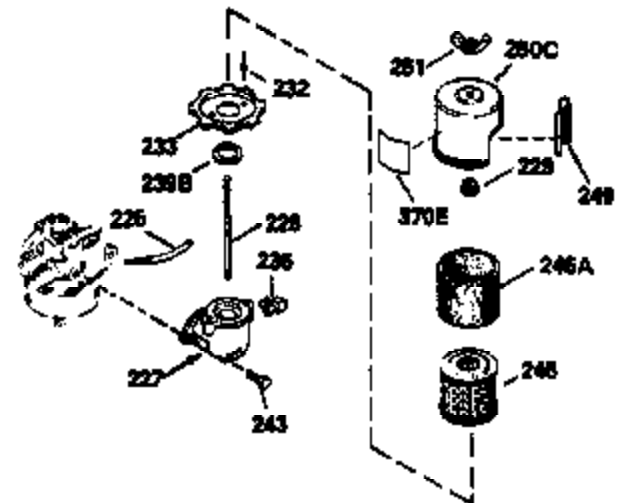

ILLUSTRATION SHOWS TYPICAL PARTS ONLY. ORDER BY PART NUMBER. PARTS NOT LISTED ARE SUPPLIED BY OEM.

VIEW 3 OF 3

Ref #	Part Number	Qty	Description
19	31361	1	Extension Spring
69	35261	1	* Mounting Flange Gasket
92	650815	1	Belleville Washer
182	6201	2	Screw, 1/4-28 x 7/8"
185	31384A	1	Intake Pipe (Incl. 224)
186	34337	1	Governor Link
191	35015B	1	S.E. Brake Bracket (Incl. 195)
223	650451	2	Screw, 1/4-20 x 1"
238	650932	2	Screw, 10-32 x 49/64"
239A	35066	1	Air Cleaner Filter
241	35797	1	Air Cleaner Collar
250	35065	1	Air Cleaner Cover
277	650795	2	Screw, 1/4-20 x 2-1/4"
302	35480	1	Fuel Cap Retainer
354	35025	1	Staple
357	34985	1	Starter Rope Retainer
358	35168	1	Rope Guide Bracket Ass'y.
370A	34346	1	Lubrication Decal