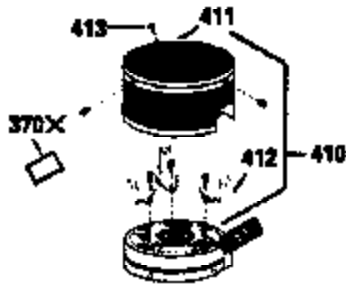

ILLUSTRATION SHOWS TYPICAL PARTS ONLY. ORDER BY PART NUMBER. PARTS NOT LISTED ARE SUPPLIED BY OEM.

VIEW 3 OF 3

Ref #	Part Number	Qty	Description
19	31361	1	Extension Spring
69	35261	1	* Mounting Flange Gasket
92	650815	1	Belleville Washer
182	6201	2	Screw, 1/4-28 x 7/8"
185	31384A	1	Intake Pipe (Incl. 224)
186	34337	1	Governor Link
191	35015B	1	S.E. Brake Bracket (Incl. 195)
223	650451	2	Screw, 1/4-20 x 1"
238	650932	2	Screw, 10-32 x 49/64"
239A	35066	1	Air Cleaner Filter
241	35797	1	Air Cleaner Collar
250	35065	1	Air Cleaner Cover
277	650795	2	Screw, 1/4-20 x 2-1/4"
302	35480	1	Fuel Cap Retainer
354	35025	1	Staple
357	34985	1	Starter Rope Retainer
358	35168	1	Rope Guide Bracket Ass'y.
370A	34346	1	Lubrication Decal