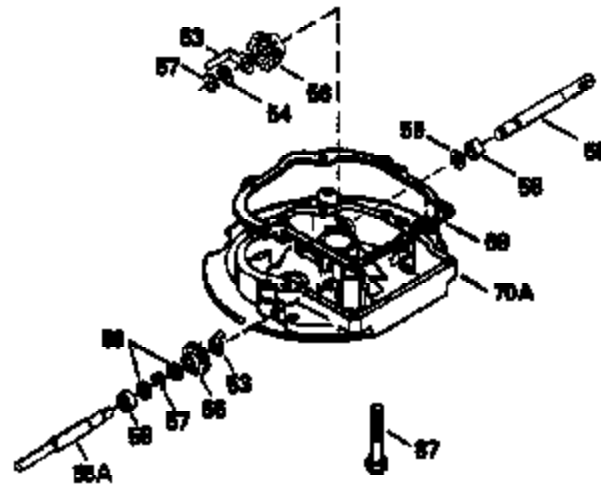

ILLUSTRATION SHOWS TYPICAL PARTS ONLY. ORDER BY PART NUMBER. PARTS NOT LISTED ARE SUPPLIED BY OEM.

VIEW 3 OF 3

Ref #	Part Number	Qty	Description
12A	34695		Elbow, Breather tube
19	31361		Spring, Extension
53	31745		Washer, Tang
54	31787		Washer, Flat
55	35667		Shaft, P.T.O.
56	31746		Gear, Worm, Left-hand helix
57	31749		Ring, Retaining
58	31744		Seal, Oil
59	31747		Washer, Flat
69	35261		* Gasket, Mounting flange
70A	33521D		Flange Ass'y. (Incl.58,72,72A,73,75,8 0,311)
87	650492		Screw, 1/4-20 x 2-1/4"
92	650815		Washer, Belleville
182	6201		Screw, 1/4-28 x 7/8"
185	31384A		Pipe, Intake (Incl. 224)
186	34337		Link, Governor spring
191	35015B		Bracket Assy., S.E. Brake (Incl. 195)
223	650451		Screw, 1/4-20 x 1"
238	650932		Screw, 10-32 x 49/64"
241	35797		Collar, Air cleaner
245	35066		Filter, Air cleaner
246D	35435		Filter, Pre-Air (Optional)
250A	35065		Cover Assy., Air cleaner
277A	30063		Screw, Torx T-30, 1/4-20 x 1/2" (Use as req.)
277	650795		Screw, 1/4-20 x 2-1/4" (Use as requir ed)
354	35025		Staple (Not used on all models)
357	34985		Rope Stop & Staple Assy. (Incl. 354)
358	35168		Bracket Assy., Rope guide
370G	34387		Decal, Instruction (Optional)
410	730574		Opt.Debris Screen Kit (Incl.370G,411, 412,413)
411	35596		Debris Screen (Optional)
412	35597		Debris Screen Bracket (Optional)
413	650910		Screw, 8-32 x 1/4 (Optional)
415	730162		Muffler Adapter Kit(In.274,277A)(Use as req.)