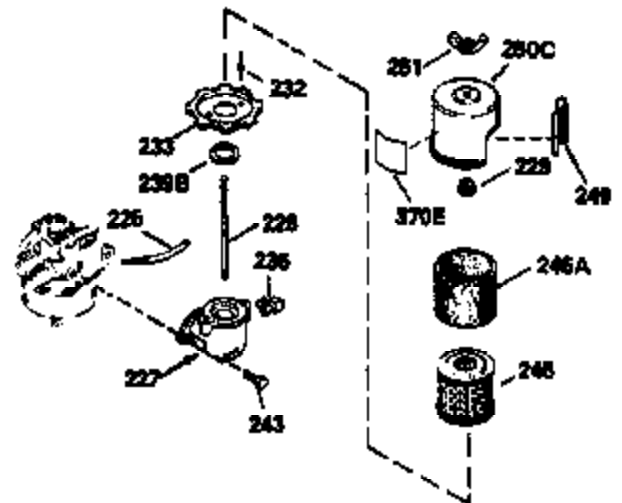

ILLUSTRATION SHOWS TYPICAL PARTS ONLY. ORDER BY PART NUMBER. PARTS NOT LISTED ARE SUPPLIED BY OEM.

VIEW 3 OF 3

Ref #	Part Number	Qty	Description
12A	34695		Elbow, Breather tube
19	31361		Spring, Extension
53	31745		Washer, Tang
54	31787		Washer, Flat
55	35667		Shaft, P.T.O.
56	31746		Gear, Worm, Left-hand helix
57	31749		Ring, Retaining
58	31744		Seal, Oil
59	31747		Washer, Flat
69	35261		* Gasket, Mounting flange
70A	33521D		Flange Ass'y. (Incl.58,72,72A,73,75,8 0,311)
87	650492		Screw, 1/4-20 x 2-1/4"
92	650815		Washer, Belleville
182	6201		Screw, 1/4-28 x 7/8"
185	31384A		Pipe, Intake (Incl. 224)
186	34337		Link, Governor spring
191	35015B		Bracket Assy., S.E. Brake (Incl. 195)
223	650451		Screw, 1/4-20 x 1"
238	650932		Screw, 10-32 x 49/64"
241	35797		Collar, Air cleaner
245	35066		Filter, Air cleaner
246D	35435		Filter, Pre-Air (Optional)
250A	35065		Cover Assy., Air cleaner
277A	30063		Screw, Torx T-30, 1/4-20 x 1/2" (Use as req.)
277	650795		Screw, 1/4-20 x 2-1/4" (Use as requir ed)
354	35025		Staple (Not used on all models)
357	34985		Rope Stop & Staple Assy. (Incl. 354)
358	35168		Bracket Assy., Rope guide
370G	34387		Decal, Instruction (Optional)
410	730574		Opt.Debris Screen Kit (Incl.370G,411, 412,413)
411	35596		Debris Screen (Optional)
412	35597		Debris Screen Bracket (Optional)
413	650910		Screw, 8-32 x 1/4 (Optional)
415	730162		Muffler Adapter Kit(In.274,277A)(Use as req.)