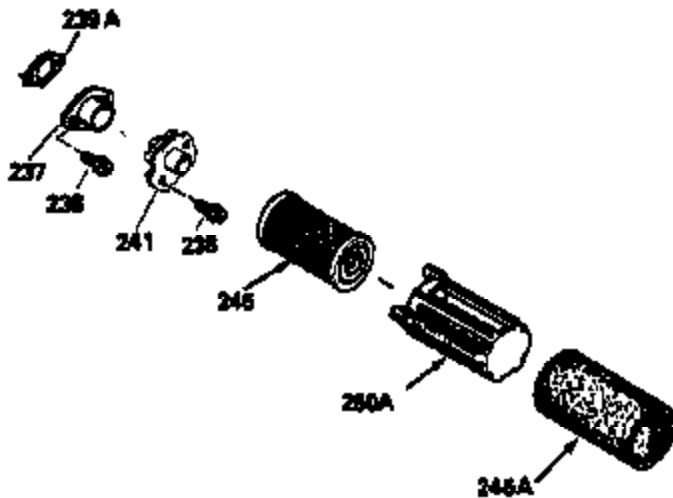

ILLUSTRATION SHOWS TYPICAL PARTS ONLY. ORDER BY PART NUMBER. PARTS NOT LISTED ARE SUPPLIED BY OEM.

VIEW 3 OF 3

Ref #	Part Number	Qty	Description
12A	34695		Elbow, Breather tube
19	31361		Spring, Extension
53	31745		Washer, Tang
54	31787		Washer, Flat
55	35667		Shaft, P.T.O.
56	31746		Gear, Worm, Left-hand helix
57	31749		Ring, Retaining
58	31744		Seal, Oil
59	31747		Washer, Flat
69	35261		* Gasket, Mounting flange
70A	33521D		Flange Ass'y. (Incl.58,72,72A,73,75,8 0,311)
87	650492		Screw, 1/4-20 x 2-1/4"
92	650815		Washer, Belleville
182	6201		Screw, 1/4-28 x 7/8"
185	31384A		Pipe, Intake (Incl. 224)
186	34337		Link, Governor spring
191	35015B		Bracket Assy., S.E. Brake (Incl. 195)
223	650451		Screw, 1/4-20 x 1"
238	650932		Screw, 10-32 x 49/64"
241	35797		Collar, Air cleaner
245	35066		Filter, Air cleaner
246D	35435		Filter, Pre-Air (Optional)
250A	35065		Cover Assy., Air cleaner
277A	30063		Screw, Torx T-30, 1/4-20 x 1/2" (Use as req.)
277	650795		Screw, 1/4-20 x 2-1/4" (Use as requir ed)
354	35025		Staple (Not used on all models)
357	34985		Rope Stop & Staple Assy. (Incl. 354)
358	35168		Bracket Assy., Rope guide
370G	34387		Decal, Instruction (Optional)
410	730574		Opt.Debris Screen Kit (Incl.370G,411, 412,413)
411	35596		Debris Screen (Optional)
412	35597		Debris Screen Bracket (Optional)
413	650910		Screw, 8-32 x 1/4 (Optional)
415	730162		Muffler Adapter Kit(In.274,277A)(Use as req.)