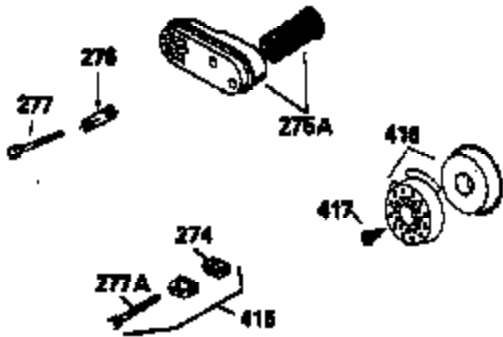

ILLUSTRATION SHOWS TYPICAL PARTS ONLY. ORDER BY PART NUMBER. PARTS NOT LISTED ARE SUPPLIED BY OEM.

VIEW 3 OF 3

Ref #	Part Number	Qty	Description
12A	34695		Elbow, Breather tube
19	31361		Spring, Extension
53	31745		Washer, Tang
54	31787		Washer, Flat
55	35667		Shaft, P.T.O.
56	31746		Gear, Worm, Left-hand helix
57	31749		Ring, Retaining
58	31744		Seal, Oil
59	31747		Washer, Flat
69	35261		* Gasket, Mounting flange
70A	33521D		Flange Ass'y. (Incl.58,72,72A,73,75,8 0,311)
87	650492		Screw, 1/4-20 x 2-1/4"
92	650815		Washer, Belleville
182	6201		Screw, 1/4-28 x 7/8"
185	31384A		Pipe, Intake (Incl. 224)
186	34337		Link, Governor spring
191	35015B		Bracket Assy., S.E. Brake (Incl. 195)
223	650451		Screw, 1/4-20 x 1"
238	650932		Screw, 10-32 x 49/64"
241	35797		Collar, Air cleaner
245	35066		Filter, Air cleaner
246D	35435		Filter, Pre-Air (Optional)
250A	35065		Cover Assy., Air cleaner
277A	30063		Screw, Torx T-30, 1/4-20 x 1/2" (Use as req.)
277	650795		Screw, 1/4-20 x 2-1/4" (Use as requir ed)
354	35025		Staple (Not used on all models)
357	34985		Rope Stop & Staple Assy. (Incl. 354)
358	35168		Bracket Assy., Rope guide
370G	34387		Decal, Instruction (Optional)
410	730574		Opt.Debris Screen Kit (Incl.370G,411, 412,413)
411	35596		Debris Screen (Optional)
412	35597		Debris Screen Bracket (Optional)
413	650910		Screw, 8-32 x 1/4 (Optional)
415	730162		Muffler Adapter Kit(In.274,277A)(Use as req.)