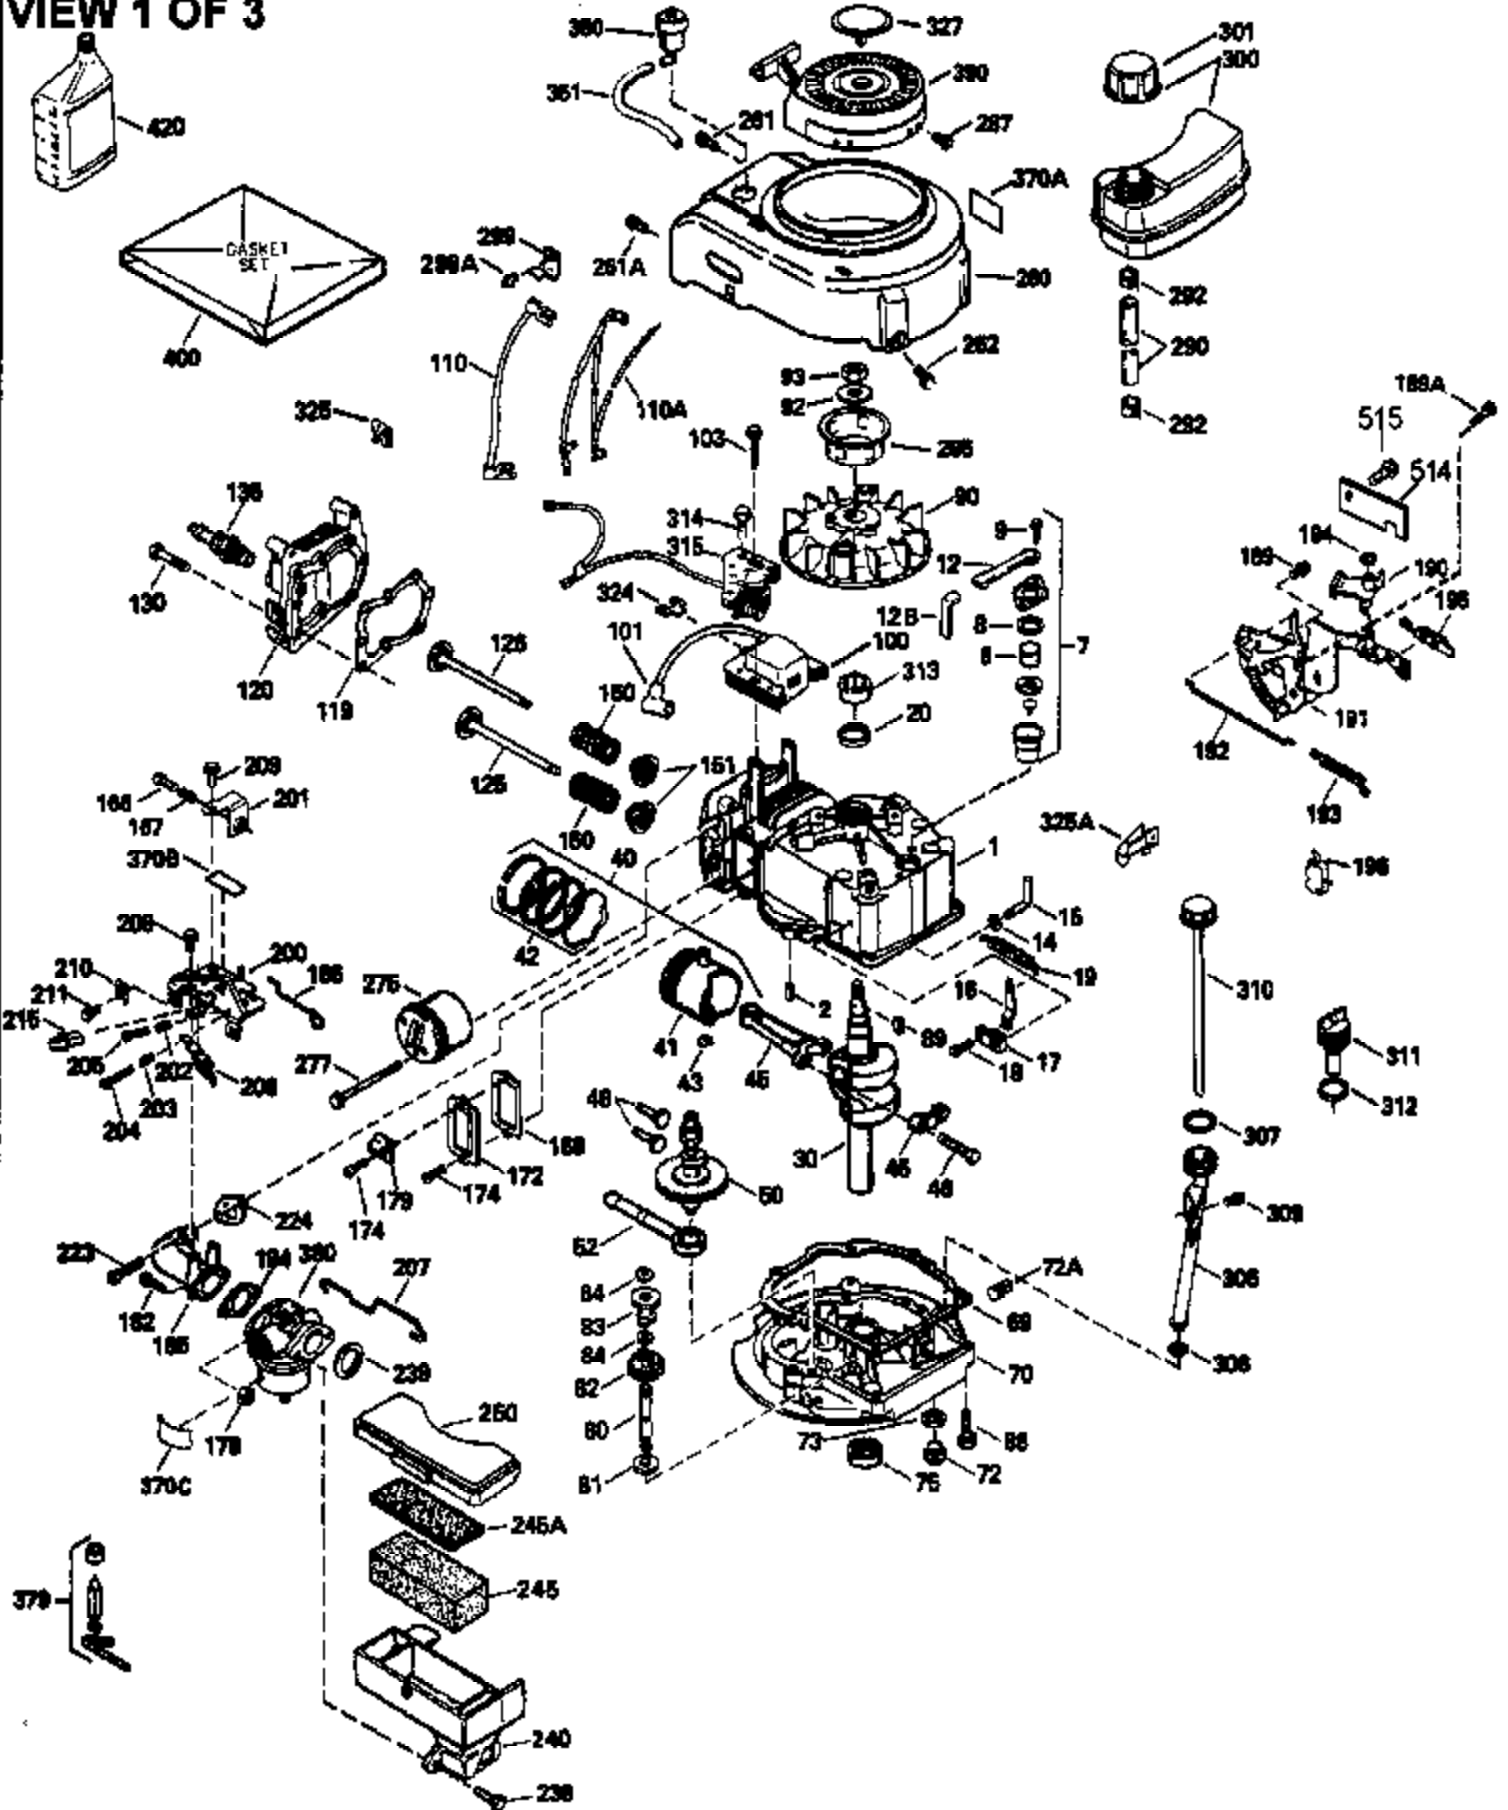

ILLUSTRATION SHOWS TYPICAL PARTS ONLY. ORDER BY PART NUMBER. PARTS NOT LISTED ARE SUPPLIED BY OEM.

VIEW 1 OF 3

Ref #	Part Number	Qty	Description
	1 35010		Cylinder (Incl. 2 & 20) (2-5/8" Bore)
	2 26727		Pin, Dowel
	6 33734		Element, Breather
	7 34214A		Breather Assy. (Incl. 6, 8, 9, 12 & 1 2A)
	8 33735		* Gasket, Breather
	9 30200		Screw, 10-24 x 9/16"
12A	34695		Elbow, Breather tube
12	33886		Tube, Breather
14	28277		Washer, Flat
15	31513		Rod, Governor
16	31383A		Lever, Governor
17	31335		Clamp, Governor lever
18	650548		Screw, 8-32 x 5/16"
19	31361		Spring, Extension
20	32600		Seal, Oil
30	35814		Crankshaft
40	35544		Piston, Pin & Ring Set (Std.) (2-5/8" Bore)
40	35545		Piston, Pin & Ring Set (.010" OS)
40	35546		Piston, Pin & Ring Set (.020" OS)
41	35541		Piston & Pin Ass'y. (Incl. 43)(Std.)( 2-5/8")
41	35542		Piston & Pin Ass'y. (Incl. 43) (.010" OS)
41	35543		Piston & Pin Ass'y. (Incl. 43) (.020" OS)
42	35547		Ring Set (Std.) (2-5/8" Bore)
42	35548		Ring Set (.010" OS)
42	35549		Ring Set (.020" OS)
43	20381		Ring, Piston pin retaining
45	32875		Rod Assy., Connecting (Incl. 46)
46	32610A		Bolt, Connecting rod
48	27241		Lifter, Valve
50	33553		Camshaft (MCR)
52	29914		Oil Pump Assy.
69	35261		* Gasket, Mounting flange
72A	9556		Plug, Pipe
72	30572		Plug, Oil drain (Incl. 73)
73	28833		* Drain Plug Gasket (Not req. W/plastic plug)
75	26208		Seal, Oil
80	30574		Shaft, Governor
81	30590A		Washer, Flat
82	30591		Gear Assy., Governor (Incl. 81)
83	30588A		Spool, Governor
84	29193		Ring, Retaining
86	650488		Screw, 1/4-20 x 1-1/4"
89	611004		Flywheel Key
90	611112		Flywheel
92	650815		Washer, Belleville
93	650816		Nut, Flywheel
100	34443A		Solid State Ignition
103	650814		Screw, Torx T-15, 10-24 x 1"
110	34961		Ground Wire
119	33015A		* Gasket, Head
120	34342		Head, Cylinder
125	29314B		Intake Valve (Std.) (Incl. 151) (Conventional Ports)
125	29315C		Intake Valve (1/32" OS) (Incl. 151) (Conventional Ports)
126	29313C		Exhaust Valve (Std.) (Incl. 151) (Conventional Ports)
126	29315C		Exhaust Valve (1/32" OS) (Incl. 151) (Conventional Ports)
130	6021A		Screw, 5/16-18 x 1-1/2"
135	35395		Resistor Spark Plug (RJ19LM)
150	31672		Spring, Valve