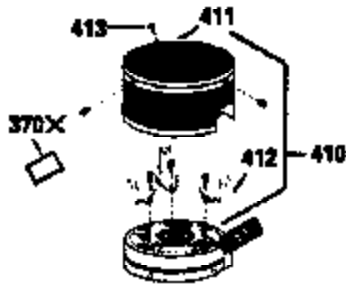

ILLUSTRATION SHOWS TYPICAL PARTS ONLY. ORDER BY PART NUMBER. PARTS NOT LISTED ARE SUPPLIED BY OEM.

VIEW 3 OF 3

Ref #	Part Number	Qty	Description
12A	34695		Elbow, Breather tube
19	31361		Spring, Extension
53	31745		Washer, Tang
54	31787		Washer, Flat
55	35667		Shaft, P.T.O.
56	31746		Gear, Worm, Left-hand helix
57	31749		Ring, Retaining
58	31744		Seal, Oil
59	31747		Washer, Flat
69	35261		* Gasket, Mounting flange
70A	33521D		Flange Ass'y. (Incl.58,72,72A,73,75,8 0,311)
87	650492		Screw, 1/4-20 x 2-1/4"
92	650815		Washer, Belleville
182	6201		Screw, 1/4-28 x 7/8"
185	31384A		Pipe, Intake (Incl. 224)
186	34337		Link, Governor spring
191	35015B		Bracket Assy., S.E. Brake (Incl. 195)
223	650451		Screw, 1/4-20 x 1"
238	650932		Screw, 10-32 x 49/64"
241	35797		Collar, Air cleaner
245	35066		Filter, Air cleaner
246D	35435		Filter, Pre-Air (Optional)
250A	35065		Cover Assy., Air cleaner
277A	30063		Screw, Torx T-30, 1/4-20 x 1/2" (Use as req.)
277	650795		Screw, 1/4-20 x 2-1/4" (Use as requir ed)
354	35025		Staple (Not used on all models)
357	34985		Rope Stop & Staple Assy. (Incl. 354)
358	35168		Bracket Assy., Rope guide
370G	34387		Decal, Instruction (Optional)
410	730574		Opt.Debris Screen Kit (Incl.370G,411, 412,413)
411	35596		Debris Screen (Optional)
412	35597		Debris Screen Bracket (Optional)
413	650910		Screw, 8-32 x 1/4 (Optional)
415	730162		Muffler Adapter Kit(In.274,277A)(Use as req.)