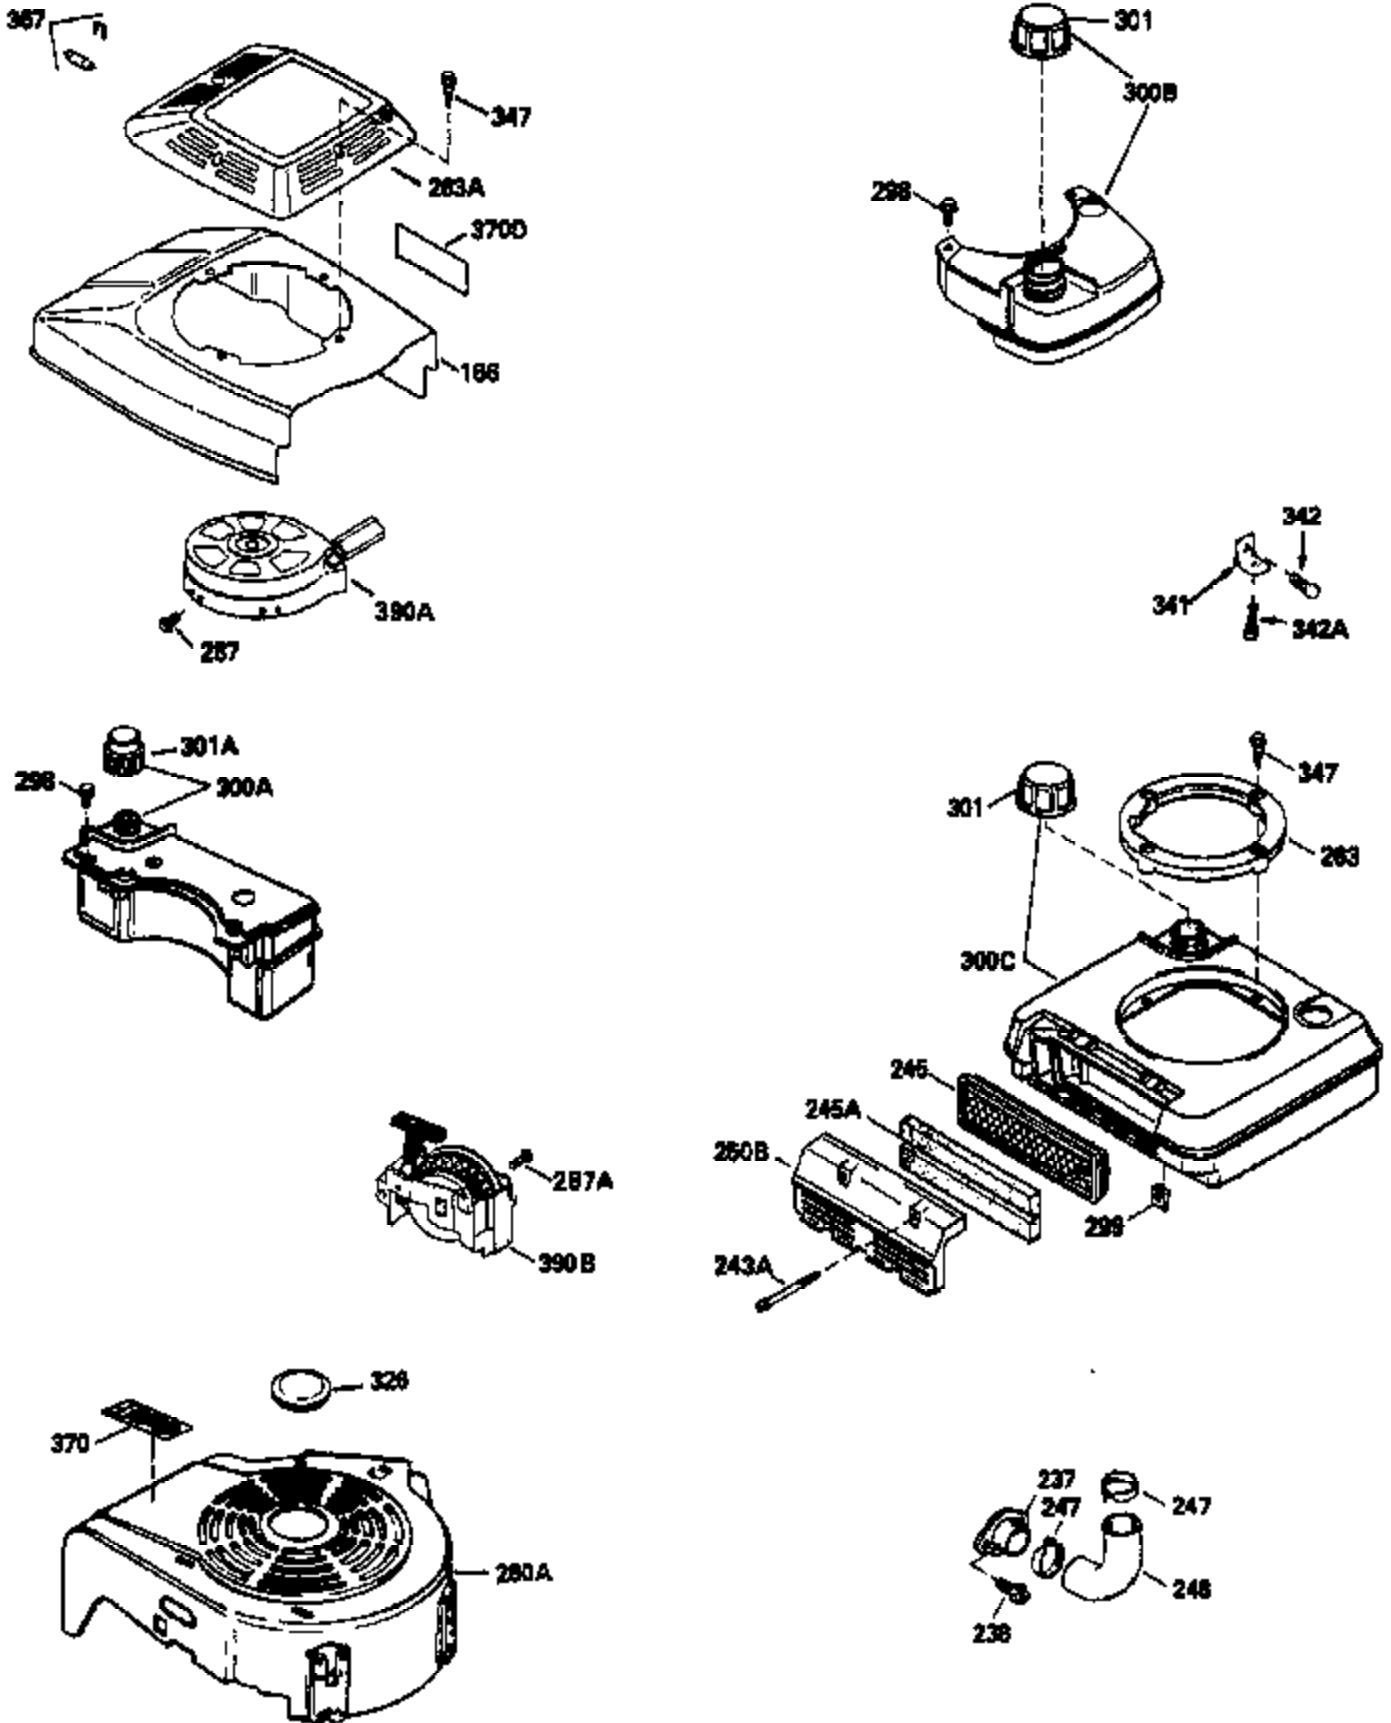

ILLUSTRATION SHOWS TYPICAL PARTS ONLY. ORDER BY PART NUMBER. PARTS NOT LISTED ARE SUPPLIED BY OEM.
VIEW 2 OF 3

Ref #	Part Number	Qty	Description
12A	34695		Elbow, Breather tube
92	650815		Washer, Belleville
191	35015B		Bracket Assy., S.E. Brake (Incl. 195)
238	650932		Screw, 10-32 x 49/64"
245	35066		Filter, Air cleaner
246D	35435		Filter, Pre-Air (Optional)
250A	35065		Cover Assy., Air cleaner
287	650884		Screw, 8-32 x 1/2"
301A	35355		Fuel Cap (Use as required)
354	35025		Staple (Not used on all models)
357	34985		Rope Stop & Staple Assy. (Incl. 354)
358	35168		Bracket Assy., Rope guide
370G	34387		Decal, Instruction (Optional)
390	590621		Rewind Starter (Refer to Division 5, Section C, page 34 or Fiche 8A, Grid G-5 for breakdown)