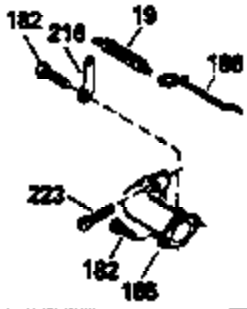

ILLUSTRATION SHOWS TYPICAL PARTS ONLY. ORDER BY PART NUMBER. PARTS NOT LISTED ARE SUPPLIED BY OEM.

VIEW 3 OF 3

Ref #	Part Number	Qty	Description
12A	34695		Elbow, Breather tube
19	31361		Spring, Extension
53	31745		Washer, Tang
54	31787		Washer, Flat
55	35667		Shaft, P.T.O.
56	31746		Gear, Worm, Left-hand helix
57	31749		Ring, Retaining
58	31744		Seal, Oil
59	31747		Washer, Flat
69	35261		* Gasket, Mounting flange
70A	33521D		Flange Ass'y. (Incl.58,72,72A,73,75,8 0,311)
87	650492		Screw, 1/4-20 x 2-1/4"
92	650815		Washer, Belleville
182	6201		Screw, 1/4-28 x 7/8"
185	31384A		Pipe, Intake (Incl. 224)
186	34337		Link, Governor spring
191	35015B		Bracket Assy., S.E. Brake (Incl. 195)
223	650451		Screw, 1/4-20 x 1"
238	650932		Screw, 10-32 x 49/64"
241	35797		Collar, Air cleaner
245	35066		Filter, Air cleaner
246D	35435		Filter, Pre-Air (Optional)
250A	35065		Cover Assy., Air cleaner
277A	30063		Screw, Torx T-30, 1/4-20 x 1/2" (Use as req.)
277	650795		Screw, 1/4-20 x 2-1/4" (Use as requir ed)
354	35025		Staple (Not used on all models)
357	34985		Rope Stop & Staple Assy. (Incl. 354)
358	35168		Bracket Assy., Rope guide
370G	34387		Decal, Instruction (Optional)
410	730574		Opt.Debris Screen Kit (Incl.370G,411, 412,413)
411	35596		Debris Screen (Optional)
412	35597		Debris Screen Bracket (Optional)
413	650910		Screw, 8-32 x 1/4 (Optional)
415	730162		Muffler Adapter Kit(In.274,277A)(Use as req.)