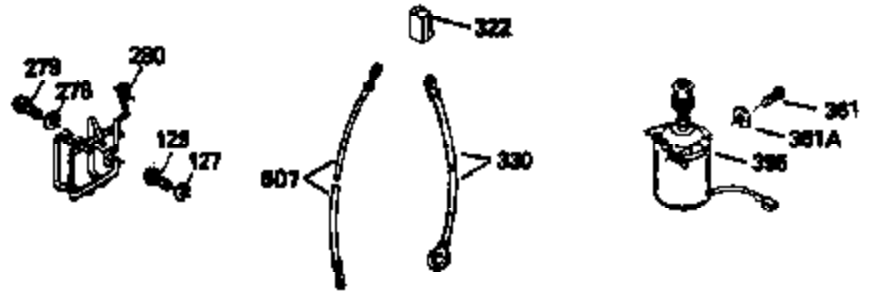

ILLUSTRATION SHOWS TYPICAL PARTS ONLY. ORDER BY PART NUMBER. PARTS NOT LISTED ARE SUPPLIED BY OEM.

VIEW 3 OF 3

Ref #	Part Number	Qty	Description
12A	34695		Elbow, Breather tube
19	31361		Spring, Extension
53	31745		Washer, Tang
54	31787		Washer, Flat
55	35667		Shaft, P.T.O.
56	31746		Gear, Worm, Left-hand helix
57	31749		Ring, Retaining
58	31744		Seal, Oil
59	31747		Washer, Flat
69	35261		* Gasket, Mounting flange
70A	33521D		Flange Ass'y. (Incl.58,72,72A,73,75,8 0,311)
87	650492		Screw, 1/4-20 x 2-1/4"
92	650815		Washer, Belleville
182	6201		Screw, 1/4-28 x 7/8"
185	31384A		Pipe, Intake (Incl. 224)
186	34337		Link, Governor spring
191	35015B		Bracket Assy., S.E. Brake (Incl. 195)
223	650451		Screw, 1/4-20 x 1"
238	650932		Screw, 10-32 x 49/64"
241	35797		Collar, Air cleaner
245	35066		Filter, Air cleaner
246D	35435		Filter, Pre-Air (Optional)
250A	35065		Cover Assy., Air cleaner
277A	30063		Screw, Torx T-30, 1/4-20 x 1/2" (Use as req.)
277	650795		Screw, 1/4-20 x 2-1/4" (Use as requir ed)
354	35025		Staple (Not used on all models)
357	34985		Rope Stop & Staple Assy. (Incl. 354)
358	35168		Bracket Assy., Rope guide
370G	34387		Decal, Instruction (Optional)
410	730574		Opt.Debris Screen Kit (Incl.370G,411, 412,413)
411	35596		Debris Screen (Optional)
412	35597		Debris Screen Bracket (Optional)
413	650910		Screw, 8-32 x 1/4 (Optional)
415	730162		Muffler Adapter Kit(In.274,277A)(Use as req.)