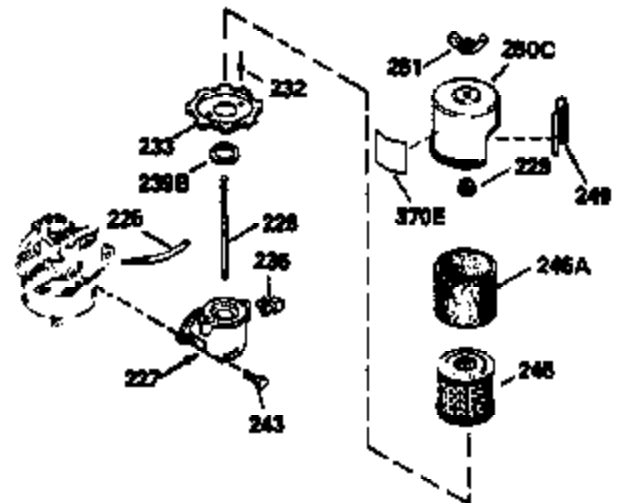

ILLUSTRATION SHOWS TYPICAL PARTS ONLY. ORDER BY PART NUMBER. PARTS NOT LISTED ARE SUPPLIED BY OEM.

VIEW 3 OF 3

Ref #	Part Number	Qty	Description
19	33578	1	Extension Spring
69	35261	1	* Mounting Flange Gasket
92	650815	1	Belleville Washer
182	6201	2	Screw, 1/4-28 x 7/8"
185	33004A	1	Intake Pipe (Incl. 224)
186	34358	1	Governor Link
189B	650841	2	Washer
191	35015B	1	S.E. Brake Bracket (Incl. 195)
223	650451	2	Screw, 1/4-20 x 1"
227	35917	1	Air Cleaner Elbow Ass'y (Incl. 235 & 243)
228	650826	1	Stud, 1/4-20 x 6.2"
229	650825	1	Nut & Lockwasher, 1/4-20
233	34699	1	Air Cleaner Base
235	35533	1	Air Cleaner Elbow Fitting
238	650940	2	Screw, 10-32 x 3/4"
239A	35815	1	Air Cleaner Gasket
239B	34698A	1	Air Cleaner Gasket
245A	34783	1	Pre-Air Filter
245	34782	1	Air Cleaner Filter
249	35536	1	Air Cleaner Cover Seal
250	35535	1	Air Cleaner Cover
251	650513	1	Wing Nut
275A	391019	1	Muffler (Incl. 277)
276	33753	1	Locking Plate
277	650795	2	Screw, 1/4-20 x 2-1/4"
322	35013	1	Body Connector
330	34970	1	Wire Harness(One female fitting & one eyelet)
330	35017	1	Wire Harness (3-wire)
370A	34346	1	Instruction Decal
370E	34704	1	Air Cleaner Decal