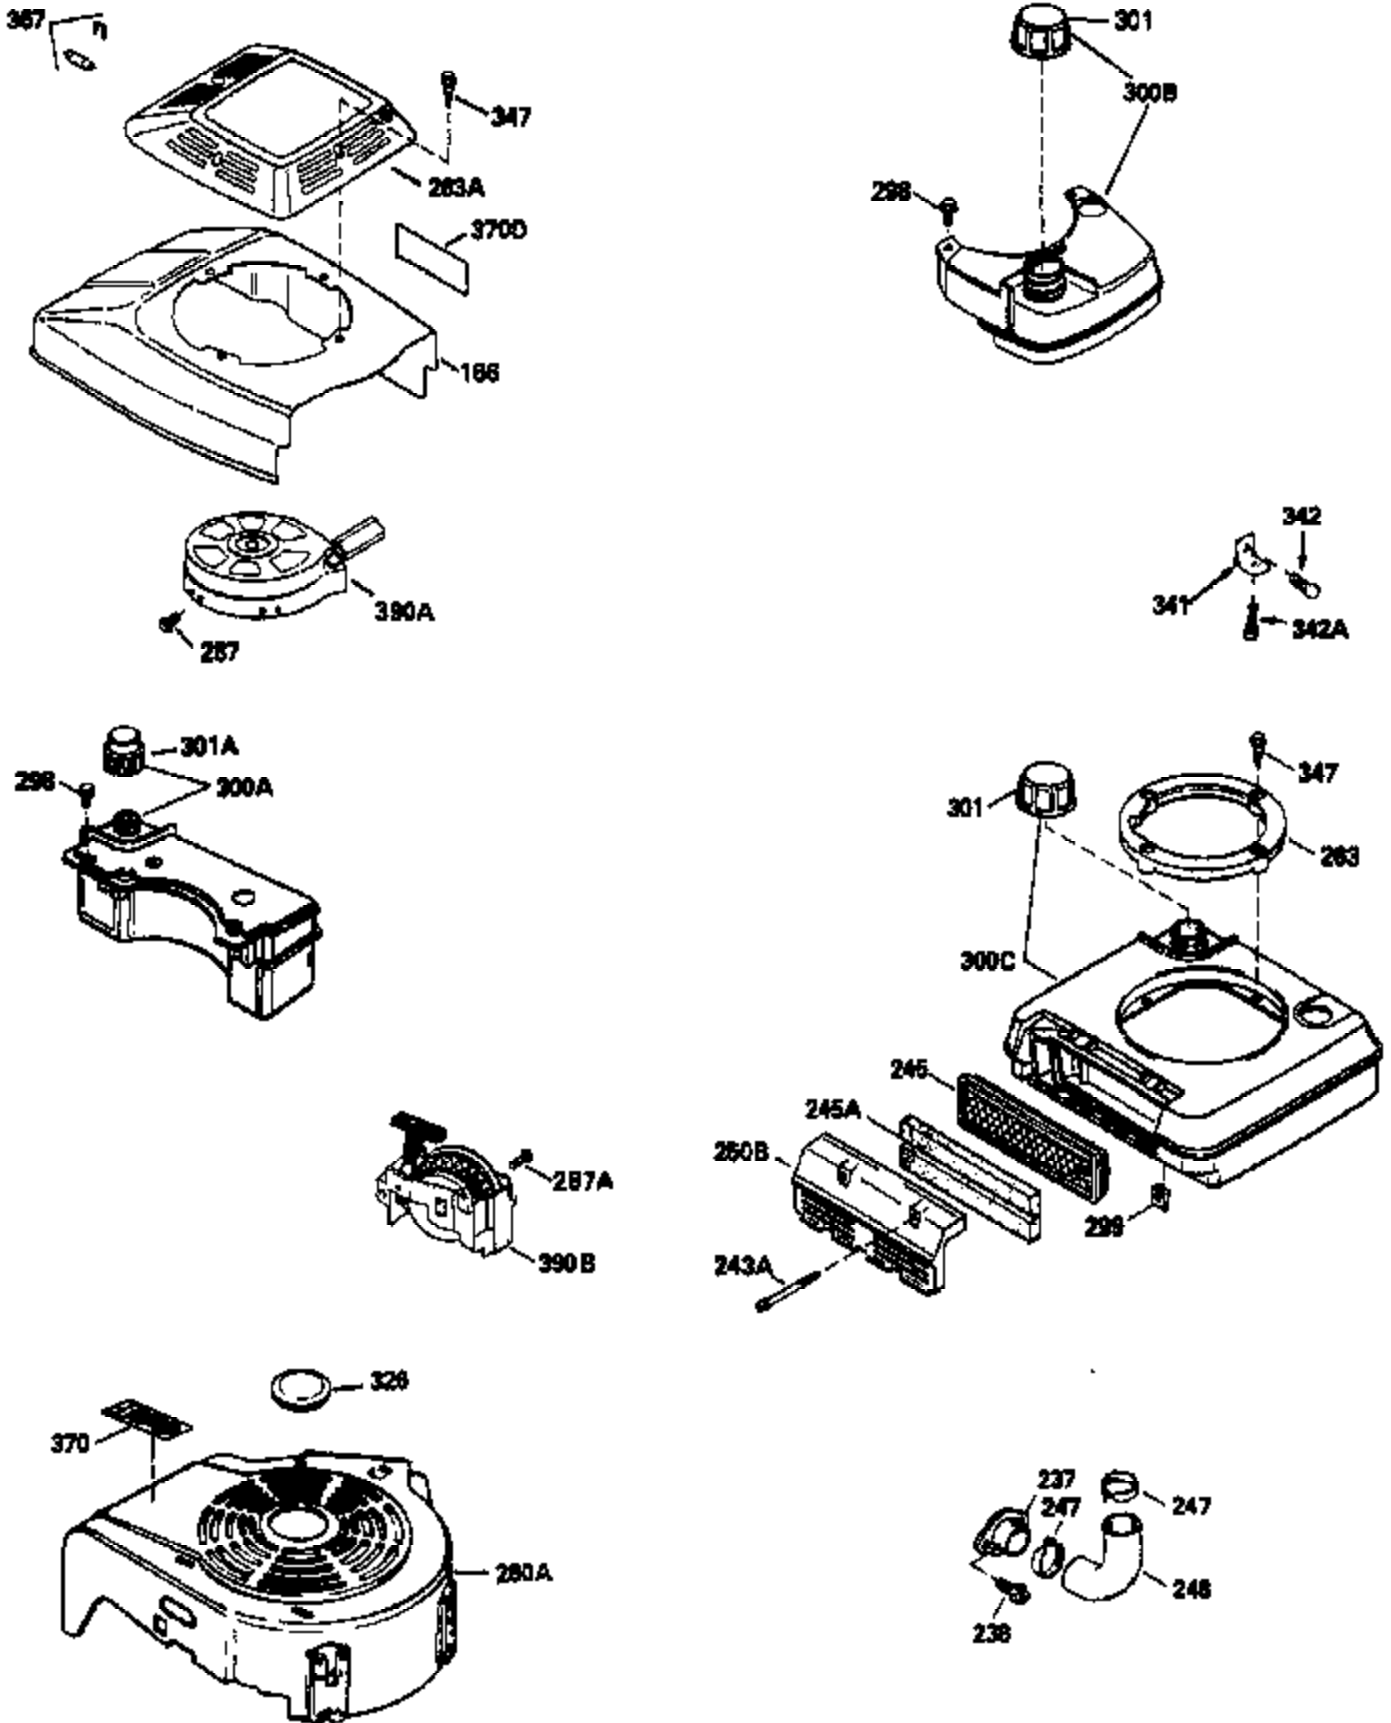

ILLUSTRATION SHOWS TYPICAL PARTS ONLY. ORDER BY PART NUMBER. PARTS NOT LISTED ARE SUPPLIED BY OEM.

VIEW 2 OF 3

Ref #	Part Number	Qty	Description
92	650815	1	Belleville Washer
189B	650841	2	Washer
191	35015B	1	S.E. Brake Bracket (Incl. 195)
238	650940	2	Screw, 10-32 x 3/4"
245A	34783	1	Pre-Air Filter
245	34782	1	Air Cleaner Filter
287	650884	2	Screw, 8-32 x 1/2"
298	28763	3	Screw, 10-32 x 35/64"
301	33032	1	Fuel Cap
370	34144	1	Primer Decal
370A	34346	1	Instruction Decal
390	590688	1	Rewind Starter