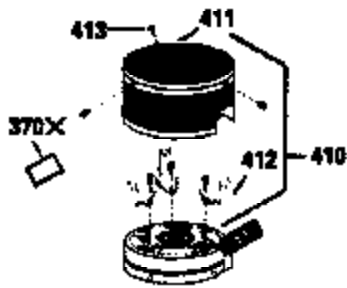

ILLUSTRATION SHOWS TYPICAL PARTS ONLY. ORDER BY PART NUMBER. PARTS NOT LISTED ARE SUPPLIED BY OEM.

VIEW 3 OF 3

Ref #	Part Number	Qty	Description
19	33578	1	Extension Spring
69	35261	1	* Mounting Flange Gasket
92	650815	1	Belleville Washer
182	6201	2	Screw, 1/4-28 x 7/8"
185	33004A	1	Intake Pipe (Incl. 224)
186	34358	1	Governor Link
189B	650841	2	Washer
191	35015B	1	S.E. Brake Bracket (Incl. 195)
223	650451	2	Screw, 1/4-20 x 1"
227	35917	1	Air Cleaner Elbow Ass'y (Incl. 235 & 243)
228	650826	1	Stud, 1/4-20 x 6.2"
229	650825	1	Nut & Lockwasher, 1/4-20
233	34699	1	Air Cleaner Base
235	35533	1	Air Cleaner Elbow Fitting
238	650940	2	Screw, 10-32 x 3/4"
239A	35815	1	Air Cleaner Gasket
239B	34698A	1	Air Cleaner Gasket
245A	34783	1	Pre-Air Filter
245	34782	1	Air Cleaner Filter
249	35536	1	Air Cleaner Cover Seal
250	35535	1	Air Cleaner Cover
251	650513	1	Wing Nut
275A	391019	1	Muffler (Incl. 277)
276	33753	1	Locking Plate
277	650795	2	Screw, 1/4-20 x 2-1/4"
322	35013	1	Body Connector
330	34970	1	Wire Harness(One female fitting & one eyelet)
330	35017	1	Wire Harness (3-wire)
370A	34346	1	Instruction Decal
370E	34704	1	Air Cleaner Decal