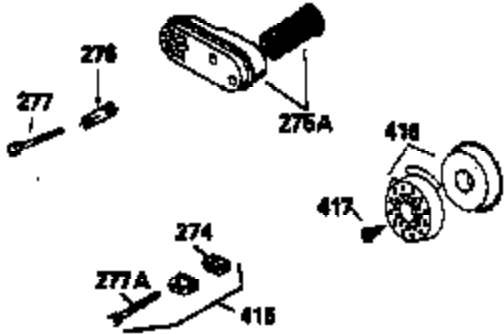

ILLUSTRATION SHOWS TYPICAL PARTS ONLY. ORDER BY PART NUMBER. PARTS NOT LISTED ARE SUPPLIED BY OEM.

VIEW 3 OF 3

Ref #	Part Number	Qty	Description
19	33578	1	Extension Spring
69	35261	1	* Mounting Flange Gasket
92	650815	1	Belleville Washer
182	6201	2	Screw, 1/4-28 x 7/8"
185	33004A	1	Intake Pipe (Incl. 224)
186	34358	1	Governor Link
189B	650841	2	Washer
191	35015B	1	S.E. Brake Bracket (Incl. 195)
223	650451	2	Screw, 1/4-20 x 1"
227	35917	1	Air Cleaner Elbow Ass'y (Incl. 235 & 243)
228	650826	1	Stud, 1/4-20 x 6.2"
229	650825	1	Nut & Lockwasher, 1/4-20
233	34699	1	Air Cleaner Base
235	35533	1	Air Cleaner Elbow Fitting
238	650940	2	Screw, 10-32 x 3/4"
239A	35815	1	Air Cleaner Gasket
239B	34698A	1	Air Cleaner Gasket
245A	34783	1	Pre-Air Filter
245	34782	1	Air Cleaner Filter
249	35536	1	Air Cleaner Cover Seal
250	35535	1	Air Cleaner Cover
251	650513	1	Wing Nut
275A	391019	1	Muffler (Incl. 277)
276	33753	1	Locking Plate
277	650795	2	Screw, 1/4-20 x 2-1/4"
322	35013	1	Body Connector
330	34970	1	Wire Harness(One female fitting & one eyelet)
330	35017	1	Wire Harness (3-wire)
370A	34346	1	Instruction Decal
370E	34704	1	Air Cleaner Decal