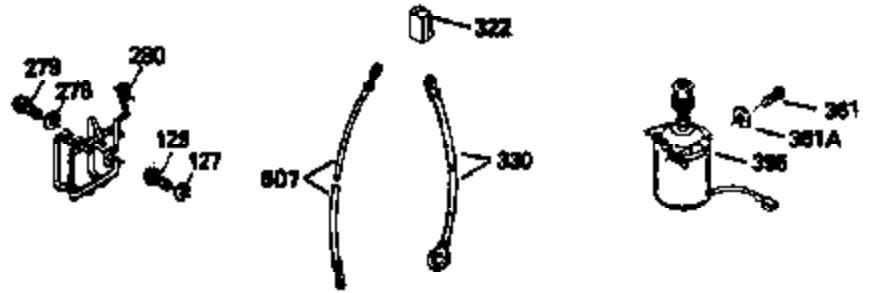

ILLUSTRATION SHOWS TYPICAL PARTS ONLY. ORDER BY PART NUMBER. PARTS NOT LISTED ARE SUPPLIED BY OEM.

VIEW 3 OF 3

Ref #	Part Number	Qty	Description
19	33578	1	Extension Spring
69	35261	1	* Mounting Flange Gasket
92	650815	1	Belleville Washer
182	6201	2	Screw, 1/4-28 x 7/8"
185	33004A	1	Intake Pipe (Incl. 224)
186	34358	1	Governor Link
189B	650841	2	Washer
191	35015B	1	S.E. Brake Bracket (Incl. 195)
223	650451	2	Screw, 1/4-20 x 1"
227	35917	1	Air Cleaner Elbow Ass'y (Incl. 235 & 243)
228	650826	1	Stud, 1/4-20 x 6.2"
229	650825	1	Nut & Lockwasher, 1/4-20
233	34699	1	Air Cleaner Base
235	35533	1	Air Cleaner Elbow Fitting
238	650940	2	Screw, 10-32 x 3/4"
239A	35815	1	Air Cleaner Gasket
239B	34698A	1	Air Cleaner Gasket
245A	34783	1	Pre-Air Filter
245	34782	1	Air Cleaner Filter
249	35536	1	Air Cleaner Cover Seal
250	35535	1	Air Cleaner Cover
251	650513	1	Wing Nut
275A	391019	1	Muffler (Incl. 277)
276	33753	1	Locking Plate
277	650795	2	Screw, 1/4-20 x 2-1/4"
322	35013	1	Body Connector
330	34970	1	Wire Harness(One female fitting & one eyelet)
330	35017	1	Wire Harness (3-wire)
370A	34346	1	Instruction Decal
370E	34704	1	Air Cleaner Decal