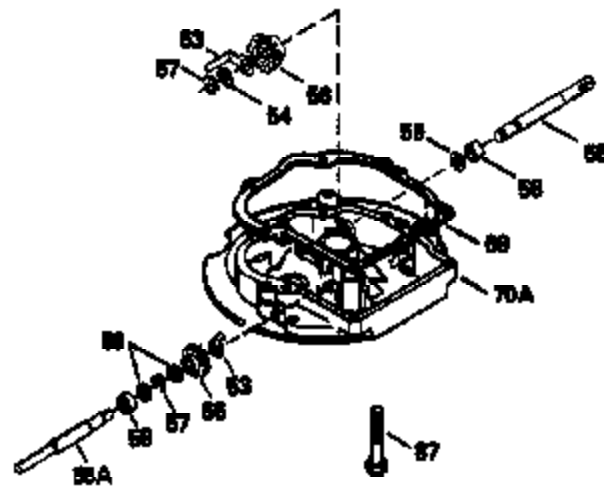

ILLUSTRATION SHOWS TYPICAL PARTS ONLY. ORDER BY PART NUMBER. PARTS NOT LISTED ARE SUPPLIED BY OEM.

VIEW 3 OF 3

Ref #	Part Number	Qty	Description
19	33578	1	Extension Spring
69	35261	1	* Mounting Flange Gasket
92	650815	1	Belleville Washer
182	6201	2	Screw, 1/4-28 x 7/8"
185	33004A	1	Intake Pipe (Incl. 224)
186	34358	1	Governor Link
189B	650841	2	Washer
191	35015B	1	S.E. Brake Bracket (Incl. 195)
223	650451	2	Screw, 1/4-20 x 1"
227	35917	1	Air Cleaner Elbow Ass'y (Incl. 235 & 243)
228	650826	1	Stud, 1/4-20 x 6.2"
229	650825	1	Nut & Lockwasher, 1/4-20
233	34699	1	Air Cleaner Base
235	35533	1	Air Cleaner Elbow Fitting
238	650940	2	Screw, 10-32 x 3/4"
239A	35815	1	Air Cleaner Gasket
239B	34698A	1	Air Cleaner Gasket
245A	34783	1	Pre-Air Filter
245	34782	1	Air Cleaner Filter
249	35536	1	Air Cleaner Cover Seal
250	35535	1	Air Cleaner Cover
251	650513	1	Wing Nut
275A	391019	1	Muffler (Incl. 277)
276	33753	1	Locking Plate
277	650795	2	Screw, 1/4-20 x 2-1/4"
322	35013	1	Body Connector
330	34970	1	Wire Harness(One female fitting & one eyelet)
330	35017	1	Wire Harness (3-wire)
370A	34346	1	Instruction Decal
370E	34704	1	Air Cleaner Decal