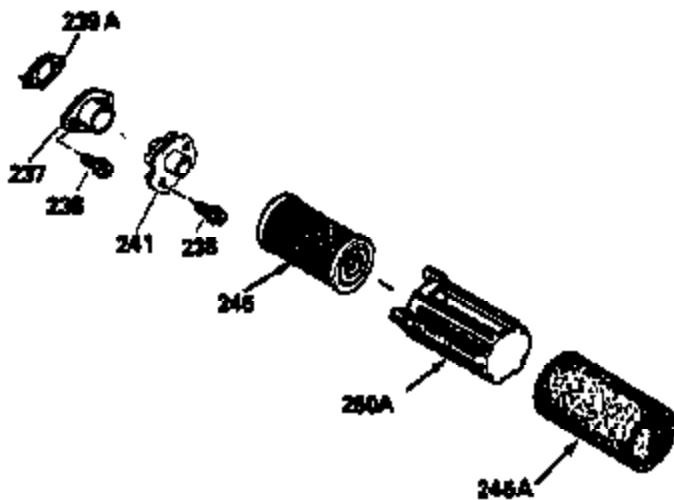

ILLUSTRATION SHOWS TYPICAL PARTS ONLY. ORDER BY PART NUMBER. PARTS NOT LISTED ARE SUPPLIED BY OEM.

VIEW 3 OF 3

Ref #	Part Number	Qty	Description
19	33578	1	Extension Spring
69	35261	1	* Mounting Flange Gasket
92	650815	1	Belleville Washer
182	6201	2	Screw, 1/4-28 x 7/8"
185	33004A	1	Intake Pipe (Incl. 224)
186	34358	1	Governor Link
189B	650841	2	Washer
191	35015B	1	S.E. Brake Bracket (Incl. 195)
223	650451	2	Screw, 1/4-20 x 1"
227	35917	1	Air Cleaner Elbow Ass'y (Incl. 235 & 243)
228	650826	1	Stud, 1/4-20 x 6.2"
229	650825	1	Nut & Lockwasher, 1/4-20
233	34699	1	Air Cleaner Base
235	35533	1	Air Cleaner Elbow Fitting
238	650940	2	Screw, 10-32 x 3/4"
239A	35815	1	Air Cleaner Gasket
239B	34698A	1	Air Cleaner Gasket
245A	34783	1	Pre-Air Filter
245	34782	1	Air Cleaner Filter
249	35536	1	Air Cleaner Cover Seal
250	35535	1	Air Cleaner Cover
251	650513	1	Wing Nut
275A	391019	1	Muffler (Incl. 277)
276	33753	1	Locking Plate
277	650795	2	Screw, 1/4-20 x 2-1/4"
322	35013	1	Body Connector
330	34970	1	Wire Harness(One female fitting & one eyelet)
330	35017	1	Wire Harness (3-wire)
370A	34346	1	Instruction Decal
370E	34704	1	Air Cleaner Decal