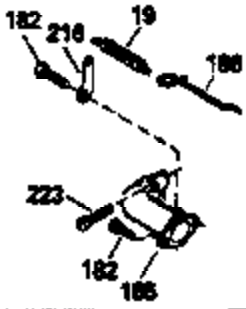

ILLUSTRATION SHOWS TYPICAL PARTS ONLY. ORDER BY PART NUMBER. PARTS NOT LISTED ARE SUPPLIED BY OEM.

VIEW 3 OF 3

Ref #	Part Number	Qty	Description
19	33578	1	Extension Spring
69	35261	1	* Mounting Flange Gasket
92	650815	1	Belleville Washer
182	6201	2	Screw, 1/4-28 x 7/8"
185	33004A	1	Intake Pipe (Incl. 224)
186	34358	1	Governor Link
189B	650841	2	Washer
191	35015B	1	S.E. Brake Bracket (Incl. 195)
223	650451	2	Screw, 1/4-20 x 1"
227	35917	1	Air Cleaner Elbow Ass'y (Incl. 235 & 243)
228	650826	1	Stud, 1/4-20 x 6.2"
229	650825	1	Nut & Lockwasher, 1/4-20
233	34699	1	Air Cleaner Base
235	35533	1	Air Cleaner Elbow Fitting
238	650940	2	Screw, 10-32 x 3/4"
239A	35815	1	Air Cleaner Gasket
239B	34698A	1	Air Cleaner Gasket
245A	34783	1	Pre-Air Filter
245	34782	1	Air Cleaner Filter
249	35536	1	Air Cleaner Cover Seal
250	35535	1	Air Cleaner Cover
251	650513	1	Wing Nut
275A	391019	1	Muffler (Incl. 277)
276	33753	1	Locking Plate
277	650795	2	Screw, 1/4-20 x 2-1/4"
322	35013	1	Body Connector
330	34970	1	Wire Harness(One female fitting & one eyelet)
330	35017	1	Wire Harness (3-wire)
370A	34346	1	Instruction Decal
370E	34704	1	Air Cleaner Decal