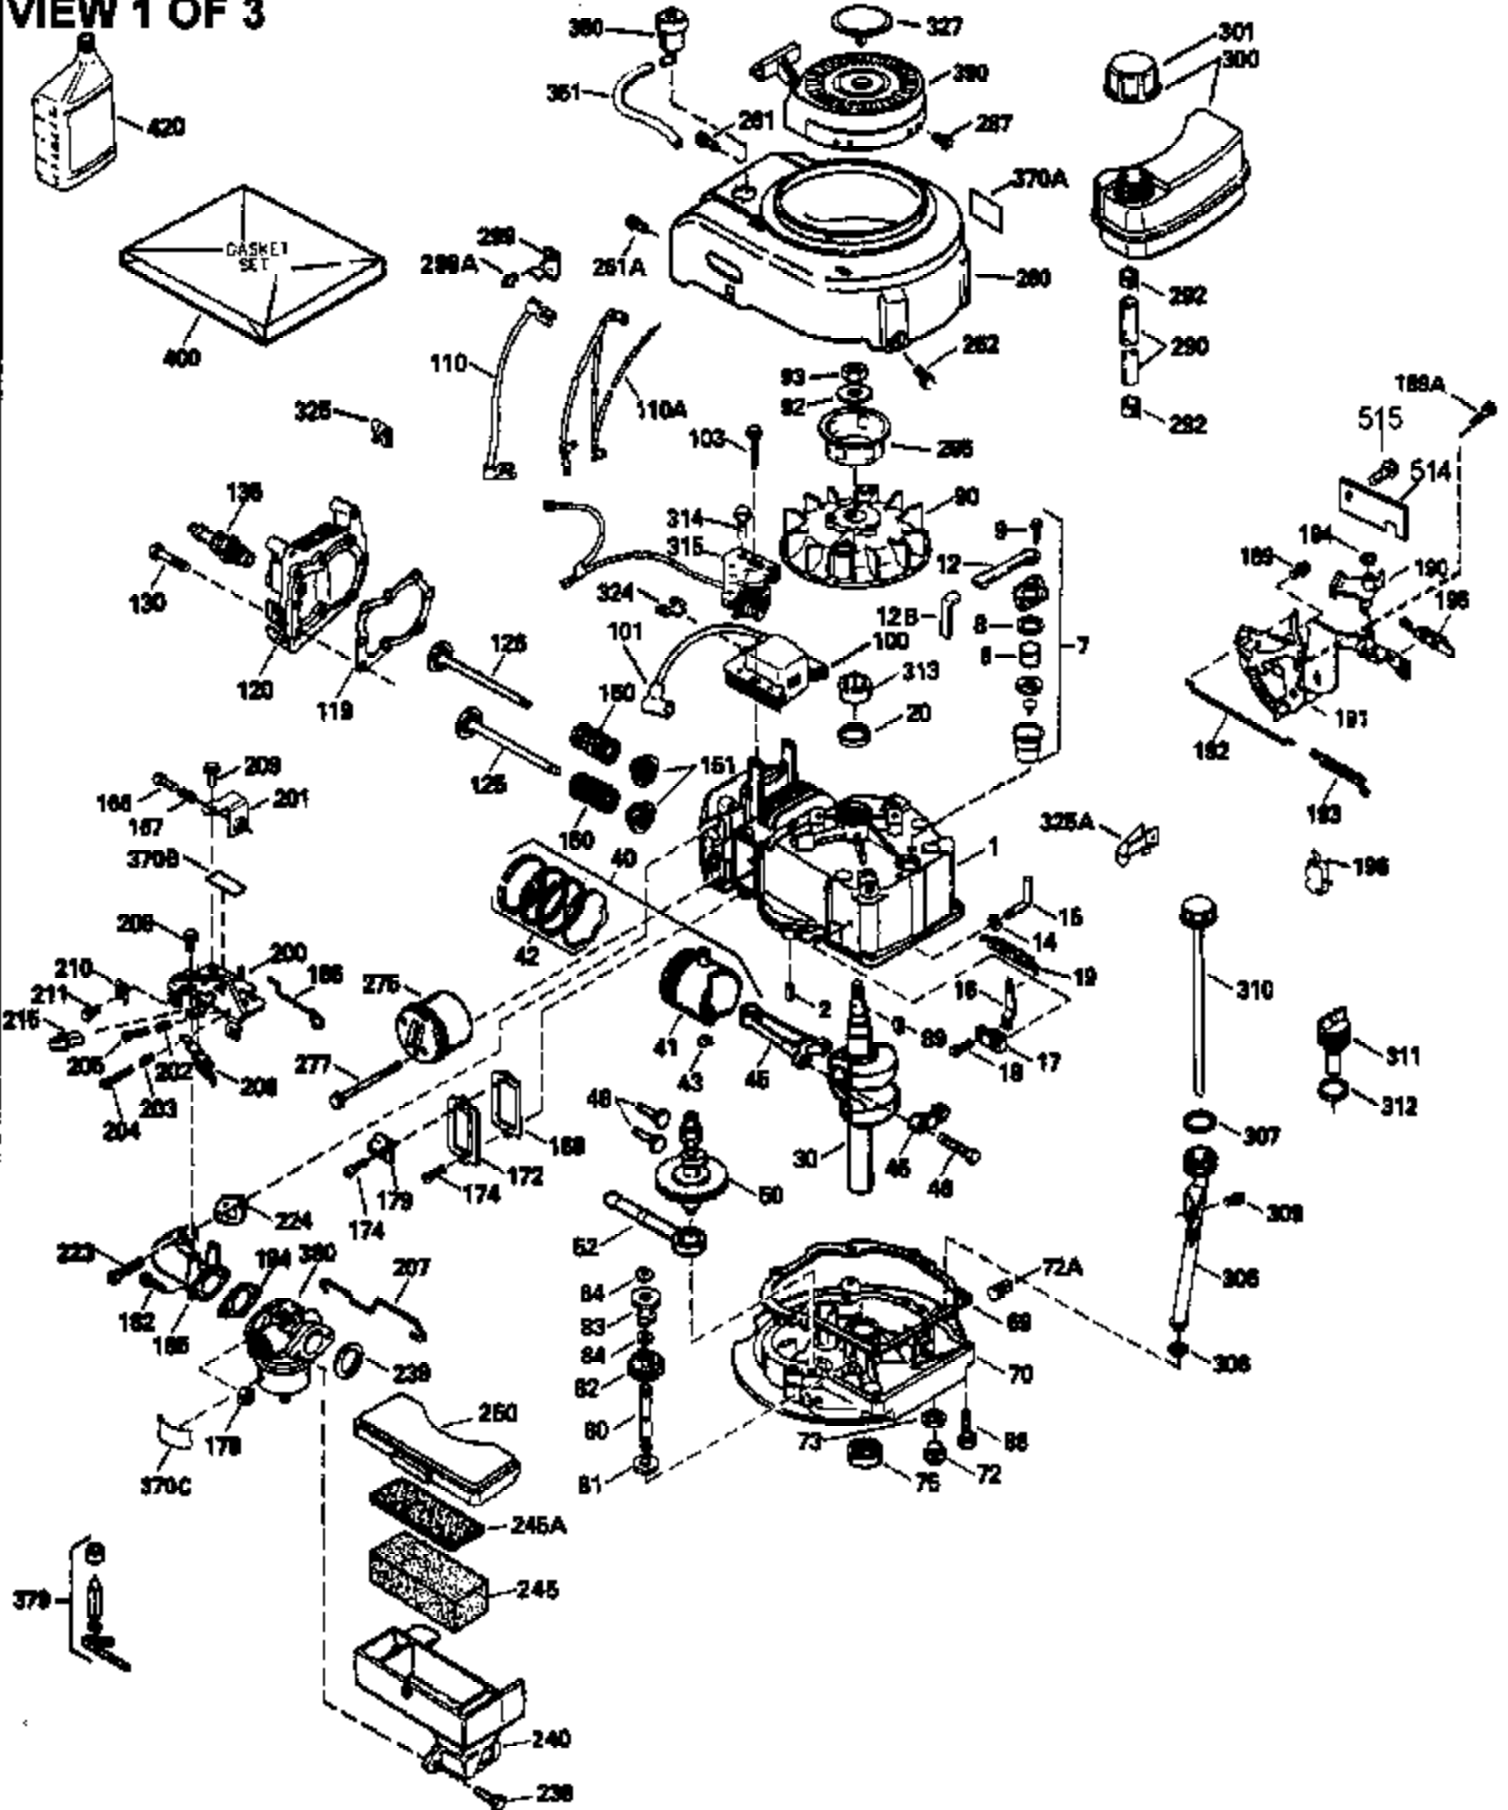

ILLUSTRATION SHOWS TYPICAL PARTS ONLY. ORDER BY PART NUMBER. PARTS NOT LISTED ARE SUPPLIED BY OEM.

VIEW 1 OF 3

Engine Parts List #1

Ref #	Part Number	Qty	Description
1	35010	1	Cylinder (Incl. 2 & 20)
2	26727	2	Dowel Pin
6	33734	1	Breather Element
7	34214A	1	Breather Ass'y. (Incl. 6, 8, 9 & 12)
8	33735	1	* Breather Gasket
9	30200	2	Screw, 10-24 x 9/16"
12	33886	1	Breather Tube
14	28277	1	Washer
15	30589	1	Governor Rod (Incl. 14)
16	31383A	1	Governor Lever
17	31335	1	Governor Lever Clamp
18	650548	1	Screw, 8-32 x 5/16"
19	33578	1	Extension Spring
20	32600	1	Oil Seal
30	34570A	1	Crankshaft
40	35544A	1	Piston, Pin & Ring Set (Std.)
40	35545A	1	Piston, Pin & Ring Set (.010" OS)
40	35546	1	Piston, Pin & Ring Set (.020" OS)
41	35541	1	Piston & Pin Ass'y. (Std.) (Incl. 43)
41	35542	1	Piston & Pin Ass'y. (.010" OS) (Incl. 43)
41	35543	1	Piston & Pin Ass'y. (.020" OS) (Incl. 43)
42	35547A	1	Ring Set (Std.)
42	35548A	1	Ring Set (.010" OS)
42	35549	1	Ring Set (.020" OS)
43	20381	2	Piston Pin Retaining Ring
45	32875	1	Connecting Rod Ass'y. (Incl. 46)
46	32610A	2	Connecting Rod Bolt
48	27241	2	Valve Lifter
50	33553	1	Camshaft (MCR)
52	29914	1	Oil Pump Ass'y.
69	35261	1	* Mounting Flange Gasket
70	34311D	1	Mounting Flange (Incl. 72,73,75 & 80)
72	36083	1	Oil Drain Plug
75	27897	1	Oil Seal
80	30574A	1	Governor Shaft
81	30590A	1	Washer
82	30591	1	Governor Gear Ass'y. (Incl. 81)
83	30588A	1	Governor Spool
84	29193	2	Retaining Ring
86	650488	6	Screw, 1/4-20 x 1-1/4"
89	611004	1	Flywheel Key
90	611044	1	Flywheel
92	650815	1	Belleville Washer
93	650816	1	Flywheel Nut
100	34443A	1	Solid State Ignition
101	610118	1	Spark Plug Cover
103	650814	2	Screw, Torx T-15, 10-24 x 1"
119	33015A	1	* Cylinder Head Gasket
120	34342	1	Cylinder Head
125	29313C	1	Exhaust Valve (Std.) (Incl. 151)
125	29315C	1	Exhaust Valve (1/32" OS) (Incl. 151)
126	29314B	1	Intake Valve (Std.) (Incl. 151)
126	29315C	1	Intake Valve (1/32" OS) (Incl. 151)
130	6021A	8	Screw, 5/16-18 x 1-1/2"
135	35395	1	Resistor Spark Plug (RJ19LM)
150	31672	2	Valve Spring
151	31673	2	Valve Spring Cap
169	27234A	1	* Valve Cover Gasket