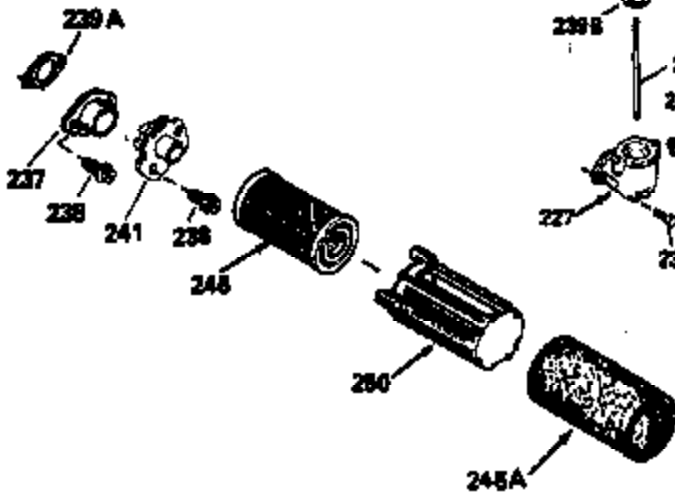

ILLUSTRATION SHOWS TYPICAL PARTS ONLY. ORDER BY PART NUMBER. PARTS NOT LISTED ARE SUPPLIED BY OEM.

VIEW 3 OF 3

Ref #	Part Number	Qty	Description
19	33578		Spring, Governor
69	35261		* Gasket, Mounting flange
182	6201		Screw, 1/4-28 x 7/8"
185	33004A		Pipe, Intake (Incl. 224)
186	34358		Link, Governor spring
223	650451		Screw, 1/4-20 x 1"
227	35917		Elbow Assy., Air cleaner (Incl. No. 2 43)
228	650826		Stud, threaded both ends, 1/4-20 x 6. 20
229	650825		Nut & Lockwasher, 1/4-20
232			Pop Rivet (1/8" dia.) (Purchase Local ly)
233	34699		Bracket, Air cleaner
235	35533		Fitting, Air cleaner elbow
239B	34698A		Gasket, Air cleaner bracket
239A	35815		Gasket, Air cleaner
245A	34782		Filter, Air cleaner (Incl. 229)
246D	35435		Filter, Pre-Air (Optional)
246C	34783		Filter, Pre-air
250C	35535		Cover, Air cleaner
250D	35536		Seal, Air cleaner cover
251	650513		Nut, Wing, 1/4-20
260	35564		Housing, Blower
275A	391019		Muffler
276	33753		Plate, Locking
277A	30063		Screw, Torx T-30, 1/4-20 x 1/2" (Use as req.)
277	650795		Screw, 1/4-20 x 2-1/4" (Use as requir ed)
322	35013		Connector, Body
330	34970		Wire & terminal Assy.
361A	650841		Washer
370E	34704		Decal, Air cleaner
370G	34387		Decal, Instruction (Optional)
410	730574		Opt.Debris Screen Kit (Incl.370G,411, 412,413)
411	35596		Debris Screen (Optional)
412	35597		Debris Screen Bracket (Optional)
413	650910		Screw, 8-32 x 1/4 (Optional)
415	730162		Muffler Adapter Kit(In.274,277A)(Use as req.)