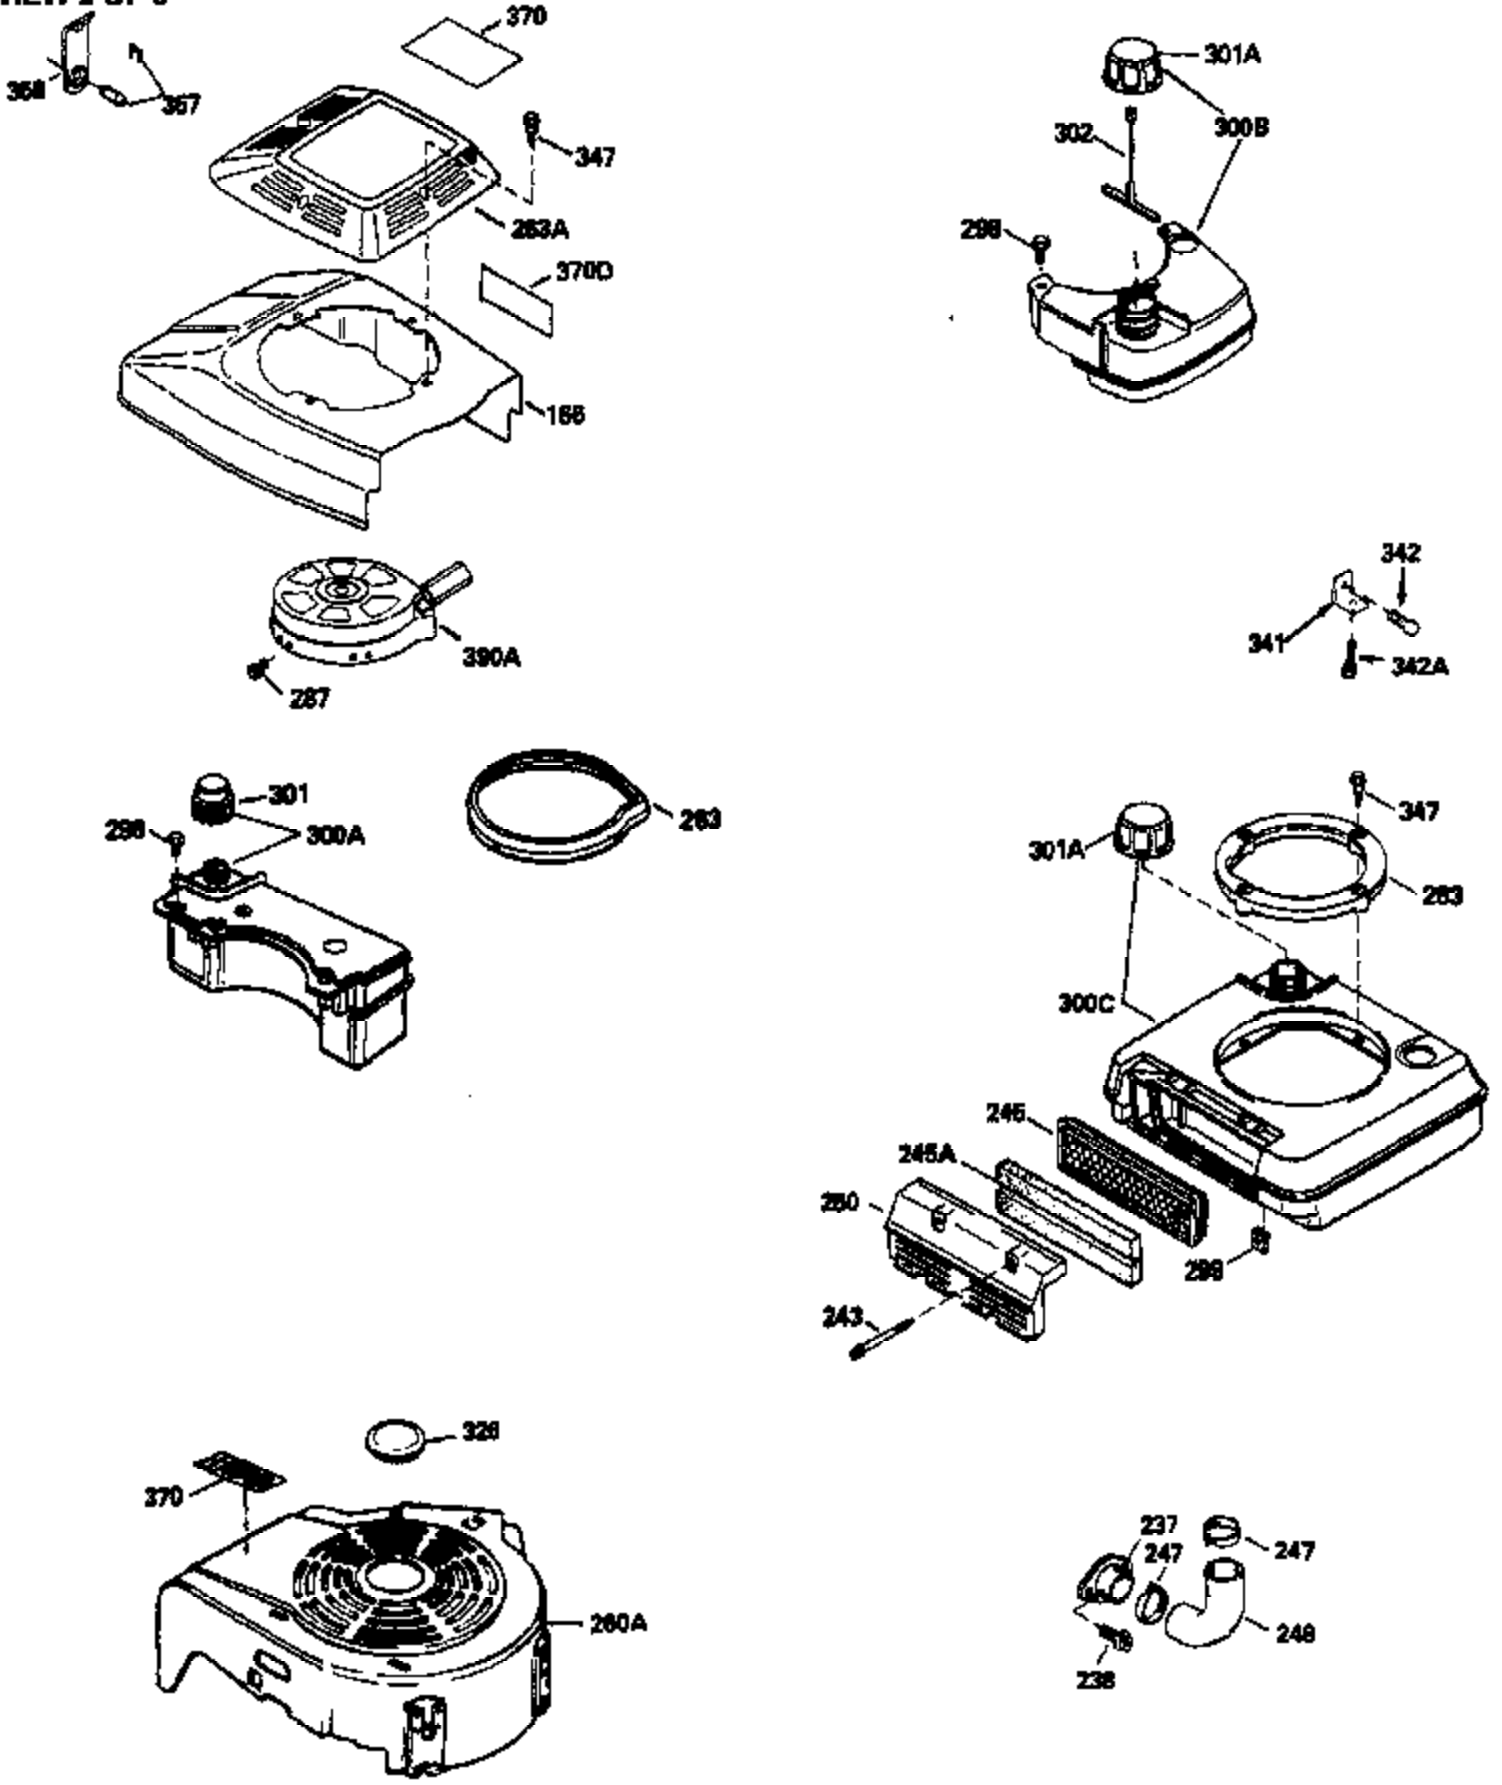

ILLUSTRATION SHOWS TYPICAL PARTS ONLY. ORDER BY PART NUMBER. PARTS NOT LISTED ARE SUPPLIED BY OEM.

VIEW 2 OF 3

Ref #	Part Number	Qty	Description
235	35533		Fitting, Air cleaner elbow
243	650940		Screw, 10-32 x 3/4"
245A	34782		Filter, Air cleaner (Incl. 229)
246D	35435		Filter, Pre-Air (Optional)
246C	34783		Filter, Pre-air
250C	35535		Cover, Air cleaner
250D	35536		Seal, Air cleaner cover
287	650884		Screw, 8-32 x 1/2"
298	28763		Screw, 10-32 x 35/64"
300A	34114D		Fuel Tank (Incl. 292 & 301)
301	33032		Fuel Cap (Use as required)
330	34970		Wire & terminal Assy.
361A	650841		Washer
370G	34387		Decal, Instruction (Optional)