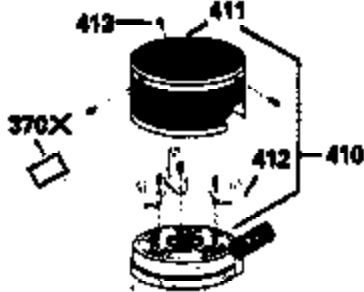

ILLUSTRATION SHOWS TYPICAL PARTS ONLY. ORDER BY PART NUMBER. PARTS NOT LISTED ARE SUPPLIED BY OEM.

VIEW 3 OF 3

Ref #	Part Number	Qty	Description
19	33578		Spring, Governor
69	35261		* Gasket, Mounting flange
182	6201		Screw, 1/4-28 x 7/8"
185	33004A		Pipe, Intake (Incl. 224)
186	34358		Link, Governor spring
223	650451		Screw, 1/4-20 x 1"
227	35917		Elbow Assy., Air cleaner (Incl. No. 2 43)
228	650826		Stud, threaded both ends, 1/4-20 x 6. 20
229	650825		Nut & Lockwasher, 1/4-20
232			Pop Rivet (1/8" dia.) (Purchase Local ly)
233	34699		Bracket, Air cleaner
235	35533		Fitting, Air cleaner elbow
239B	34698A		Gasket, Air cleaner bracket
239A	35815		Gasket, Air cleaner
245A	34782		Filter, Air cleaner (Incl. 229)
246D	35435		Filter, Pre-Air (Optional)
246C	34783		Filter, Pre-air
250C	35535		Cover, Air cleaner
250D	35536		Seal, Air cleaner cover
251	650513		Nut, Wing, 1/4-20
260	35564		Housing, Blower
275A	391019		Muffler
276	33753		Plate, Locking
277A	30063		Screw, Torx T-30, 1/4-20 x 1/2" (Use as req.)
277	650795		Screw, 1/4-20 x 2-1/4" (Use as requir ed)
322	35013		Connector, Body
330	34970		Wire & terminal Assy.
361A	650841		Washer
370E	34704		Decal, Air cleaner
370G	34387		Decal, Instruction (Optional)
410	730574		Opt.Debris Screen Kit (Incl.370G,411, 412,413)
411	35596		Debris Screen (Optional)
412	35597		Debris Screen Bracket (Optional)
413	650910		Screw, 8-32 x 1/4 (Optional)
415	730162		Muffler Adapter Kit(In.274,277A)(Use as req.)