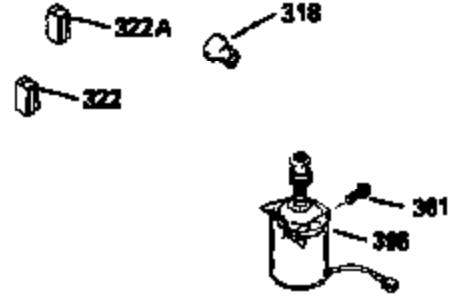

ILLUSTRATION SHOWS TYPICAL PARTS ONLY. ORDER BY PART NUMBER. PARTS NOT LISTED ARE SUPPLIED BY OEM.

VIEW 3 OF 3

Ref #	Part Number	Qty	Description
19	33578		Spring, Governor
69	35261		* Gasket, Mounting flange
182	6201		Screw, 1/4-28 x 7/8"
185	33004A		Pipe, Intake (Incl. 224)
186	34358		Link, Governor spring
223	650451		Screw, 1/4-20 x 1"
227	35917		Elbow Assy., Air cleaner (Incl. No. 2 43)
228	650826		Stud, threaded both ends, 1/4-20 x 6. 20
229	650825		Nut & Lockwasher, 1/4-20
232			Pop Rivet (1/8" dia.) (Purchase Local ly)
233	34699		Bracket, Air cleaner
235	35533		Fitting, Air cleaner elbow
239B	34698A		Gasket, Air cleaner bracket
239A	35815		Gasket, Air cleaner
245A	34782		Filter, Air cleaner (Incl. 229)
246D	35435		Filter, Pre-Air (Optional)
246C	34783		Filter, Pre-air
250C	35535		Cover, Air cleaner
250D	35536		Seal, Air cleaner cover
251	650513		Nut, Wing, 1/4-20
260	35564		Housing, Blower
275A	391019		Muffler
276	33753		Plate, Locking
277A	30063		Screw, Torx T-30, 1/4-20 x 1/2" (Use as req.)
277	650795		Screw, 1/4-20 x 2-1/4" (Use as requir ed)
322	35013		Connector, Body
330	34970		Wire & terminal Assy.
361A	650841		Washer
370E	34704		Decal, Air cleaner
370G	34387		Decal, Instruction (Optional)
410	730574		Opt.Debris Screen Kit (Incl.370G,411, 412,413)
411	35596		Debris Screen (Optional)
412	35597		Debris Screen Bracket (Optional)
413	650910		Screw, 8-32 x 1/4 (Optional)
415	730162		Muffler Adapter Kit(In.274,277A)(Use as req.)