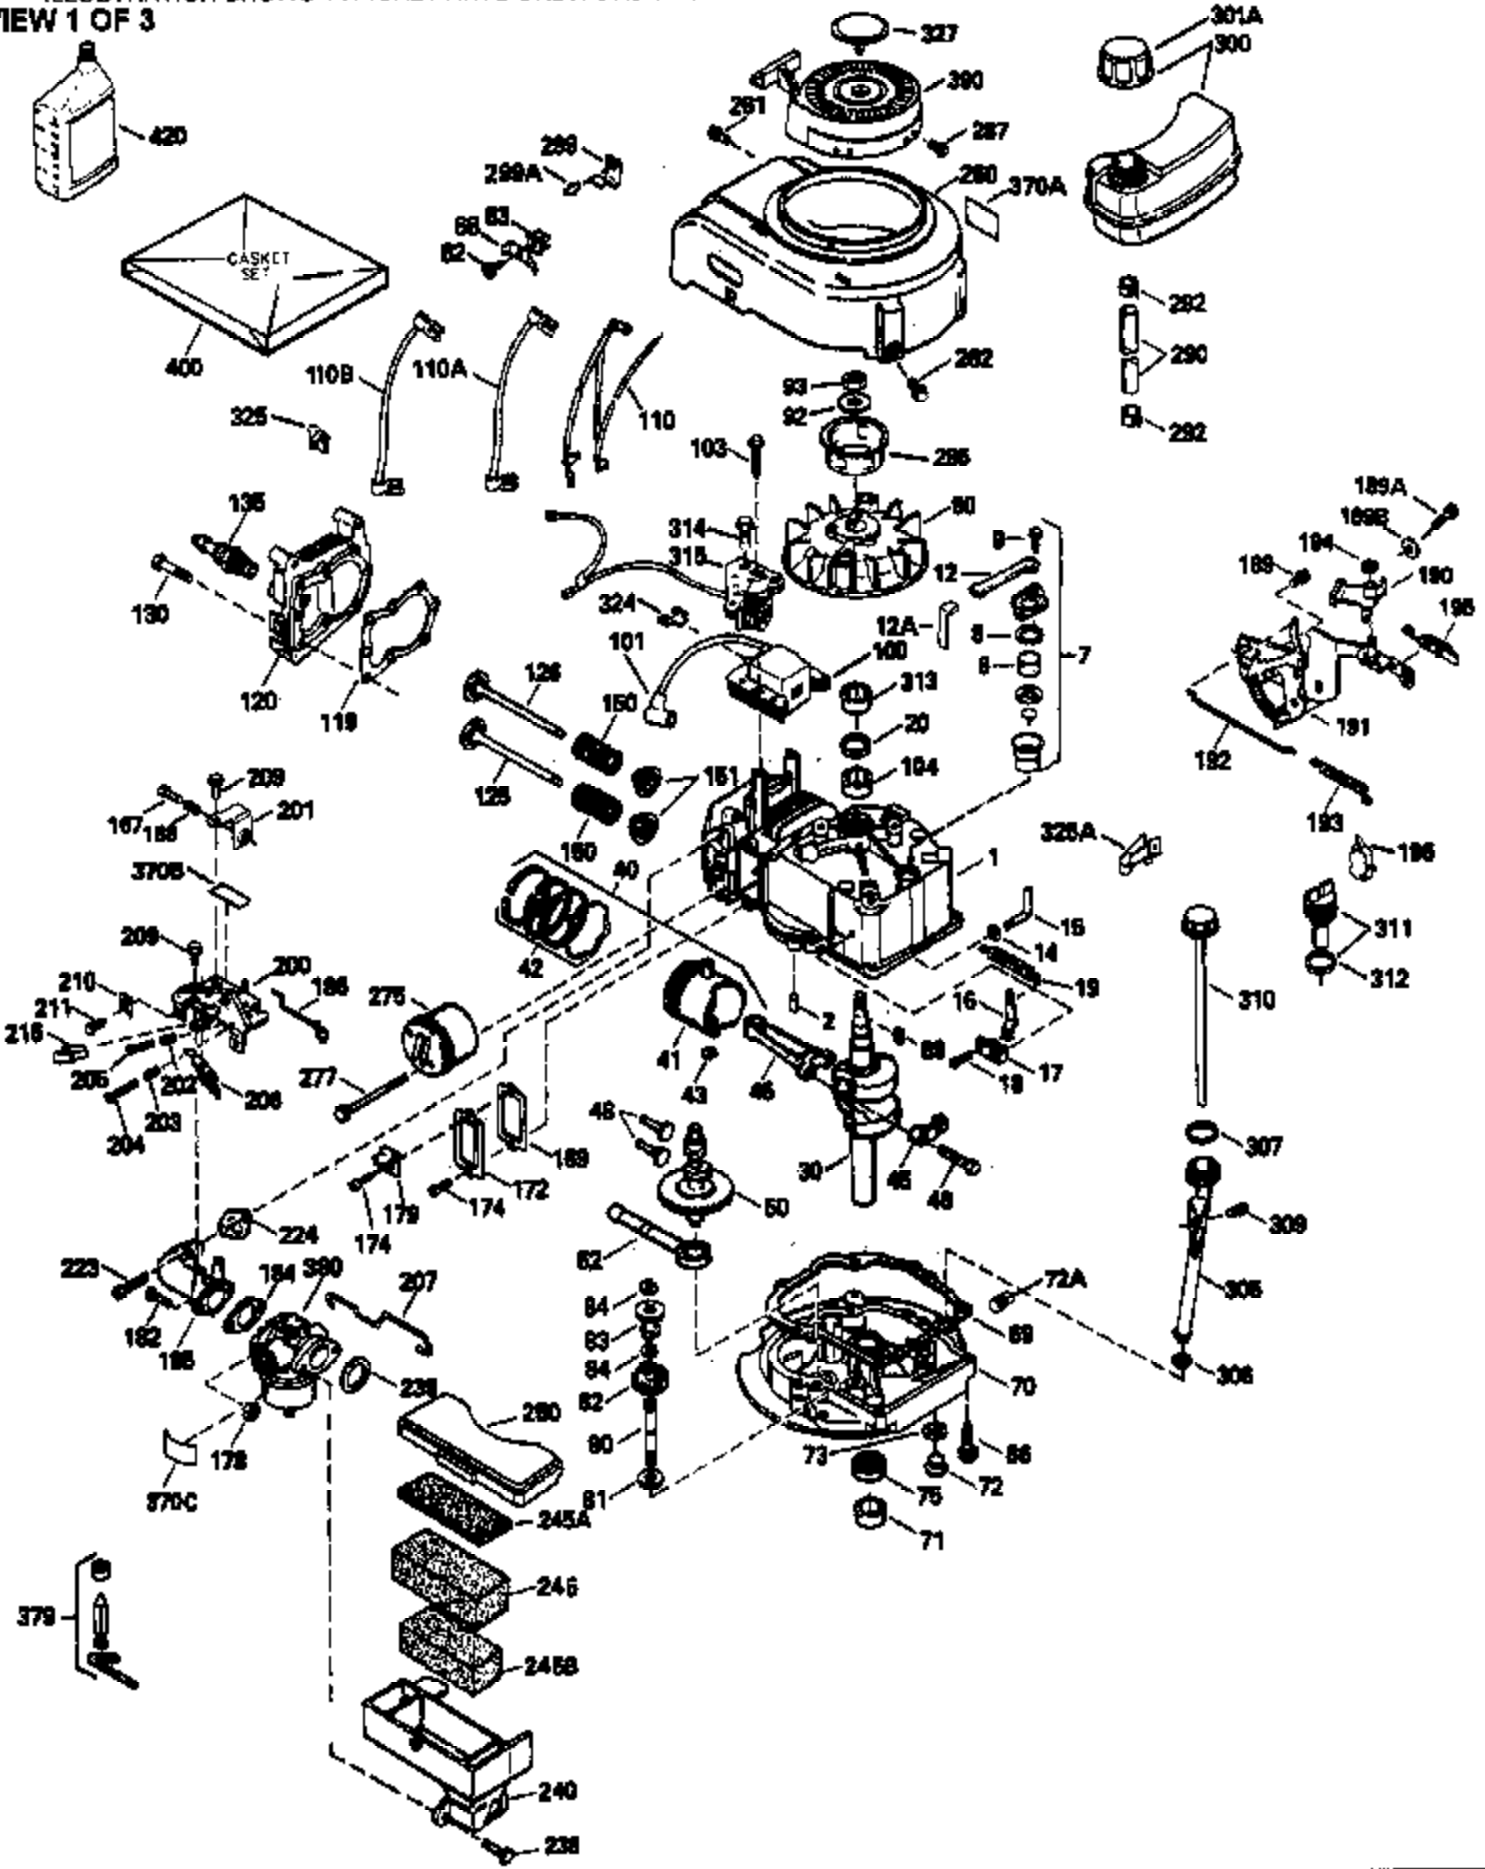

ILLUSTRATION SHOWS TYPICAL PARTS ONLY. ORDER BY PART NUMBER. PARTS NOT LISTED ARE SUPPLIED BY OEM.
VIEW 1 OF 3