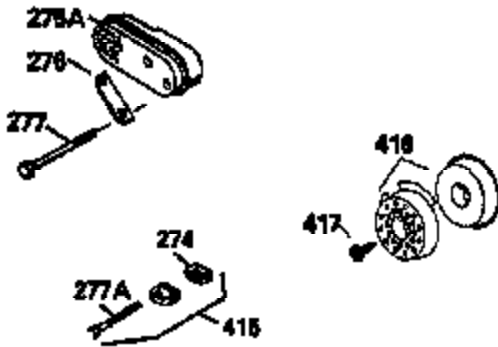

ILLUSTRATION SHOWS TYPICAL PARTS ONLY. ORDER BY PART NUMBER. PARTS NOT LISTED ARE SUPPLIED BY OEM.

VIEW 3 OF 3

Ref #	Part Number	Qty	Description
19	33578		Spring, Governor
69	35261		* Gasket, Mounting flange
182	6201		Screw, 1/4-28 x 7/8"
185	33004A		Pipe, Intake (Incl. 224)
186	34358		Link, Governor spring
223	650451		Screw, 1/4-20 x 1"
227	35917		Elbow Assy., Air cleaner (Incl. No. 2 43)
228	650826		Stud, threaded both ends, 1/4-20 x 6. 20
229	650825		Nut & Lockwasher, 1/4-20
232			Pop Rivet (1/8" dia.) (Purchase Local ly)
233	34699		Bracket, Air cleaner
235	35533		Fitting, Air cleaner elbow
239B	34698A		Gasket, Air cleaner bracket
239A	35815		Gasket, Air cleaner
245A	34782		Filter, Air cleaner (Incl. 229)
246D	35435		Filter, Pre-Air (Optional)
246C	34783		Filter, Pre-air
250C	35535		Cover, Air cleaner
250D	35536		Seal, Air cleaner cover
251	650513		Nut, Wing, 1/4-20
260	35564		Housing, Blower
275A	391019		Muffler
276	33753		Plate, Locking
277A	30063		Screw, Torx T-30, 1/4-20 x 1/2" (Use as req.)
277	650795		Screw, 1/4-20 x 2-1/4" (Use as requir ed)
322	35013		Connector, Body
330	34970		Wire & terminal Assy.
361A	650841		Washer
370E	34704		Decal, Air cleaner
370G	34387		Decal, Instruction (Optional)
410	730574		Opt.Debris Screen Kit (Incl.370G,411, 412,413)
411	35596		Debris Screen (Optional)
412	35597		Debris Screen Bracket (Optional)
413	650910		Screw, 8-32 x 1/4 (Optional)
415	730162		Muffler Adapter Kit(In.274,277A)(Use as req.)