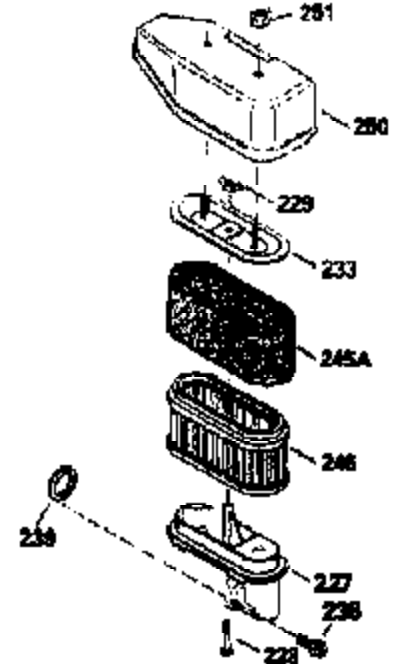

ILLUSTRATION SHOWS TYPICAL PARTS ONLY. ORDER BY PART NUMBER. PARTS NOT LISTED ARE SUPPLIED BY OEM.

VIEW 3 OF 3

Ref #	Part Number	Qty	Description
19	33578		Spring, Governor
69	35261		* Gasket, Mounting flange
182	6201		Screw, 1/4-28 x 7/8"
185	33004A		Pipe, Intake (Incl. 224)
186	34358		Link, Governor spring
223	650451		Screw, 1/4-20 x 1"
227	35917		Elbow Assy., Air cleaner (Incl. No. 2 43)
228	650826		Stud, threaded both ends, 1/4-20 x 6. 20
229	650825		Nut & Lockwasher, 1/4-20
232			Pop Rivet (1/8" dia.) (Purchase Local ly)
233	34699		Bracket, Air cleaner
235	35533		Fitting, Air cleaner elbow
239B	34698A		Gasket, Air cleaner bracket
239A	35815		Gasket, Air cleaner
245A	34782		Filter, Air cleaner (Incl. 229)
246D	35435		Filter, Pre-Air (Optional)
246C	34783		Filter, Pre-air
250C	35535		Cover, Air cleaner
250D	35536		Seal, Air cleaner cover
251	650513		Nut, Wing, 1/4-20
260	35564		Housing, Blower
275A	391019		Muffler
276	33753		Plate, Locking
277A	30063		Screw, Torx T-30, 1/4-20 x 1/2" (Use as req.)
277	650795		Screw, 1/4-20 x 2-1/4" (Use as requir ed)
322	35013		Connector, Body
330	34970		Wire & terminal Assy.
361A	650841		Washer
370E	34704		Decal, Air cleaner
370G	34387		Decal, Instruction (Optional)
410	730574		Opt.Debris Screen Kit (Incl.370G,411, 412,413)
411	35596		Debris Screen (Optional)
412	35597		Debris Screen Bracket (Optional)
413	650910		Screw, 8-32 x 1/4 (Optional)
415	730162		Muffler Adapter Kit(In.274,277A)(Use as req.)