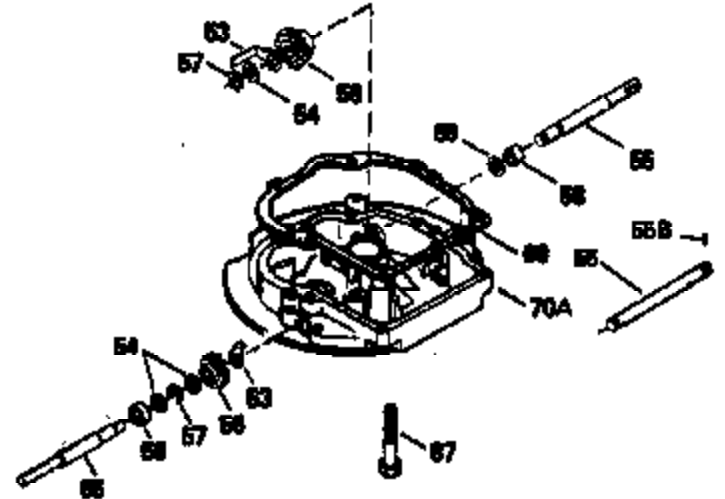

ILLUSTRATION SHOWS TYPICAL PARTS ONLY. ORDER BY PART NUMBER. PARTS NOT LISTED ARE SUPPLIED BY OEM.

VIEW 3 OF 3

Ref #	Part Number	Qty	Description
19	33578		Spring, Governor
69	35261		* Gasket, Mounting flange
182	6201		Screw, 1/4-28 x 7/8"
185	33004A		Pipe, Intake (Incl. 224)
186	34358		Link, Governor spring
223	650451		Screw, 1/4-20 x 1"
227	35917		Elbow Assy., Air cleaner (Incl. No. 2 43)
228	650826		Stud, threaded both ends, 1/4-20 x 6. 20
229	650825		Nut & Lockwasher, 1/4-20
232			Pop Rivet (1/8" dia.) (Purchase Local ly)
233	34699		Bracket, Air cleaner
235	35533		Fitting, Air cleaner elbow
239B	34698A		Gasket, Air cleaner bracket
239A	35815		Gasket, Air cleaner
245A	34782		Filter, Air cleaner (Incl. 229)
246D	35435		Filter, Pre-Air (Optional)
246C	34783		Filter, Pre-air
250C	35535		Cover, Air cleaner
250D	35536		Seal, Air cleaner cover
251	650513		Nut, Wing, 1/4-20
260	35564		Housing, Blower
275A	391019		Muffler
276	33753		Plate, Locking
277A	30063		Screw, Torx T-30, 1/4-20 x 1/2" (Use as req.)
277	650795		Screw, 1/4-20 x 2-1/4" (Use as requir ed)
322	35013		Connector, Body
330	34970		Wire & terminal Assy.
361A	650841		Washer
370E	34704		Decal, Air cleaner
370G	34387		Decal, Instruction (Optional)
410	730574		Opt.Debris Screen Kit (Incl.370G,411, 412,413)
411	35596		Debris Screen (Optional)
412	35597		Debris Screen Bracket (Optional)
413	650910		Screw, 8-32 x 1/4 (Optional)
415	730162		Muffler Adapter Kit(In.274,277A)(Use as req.)