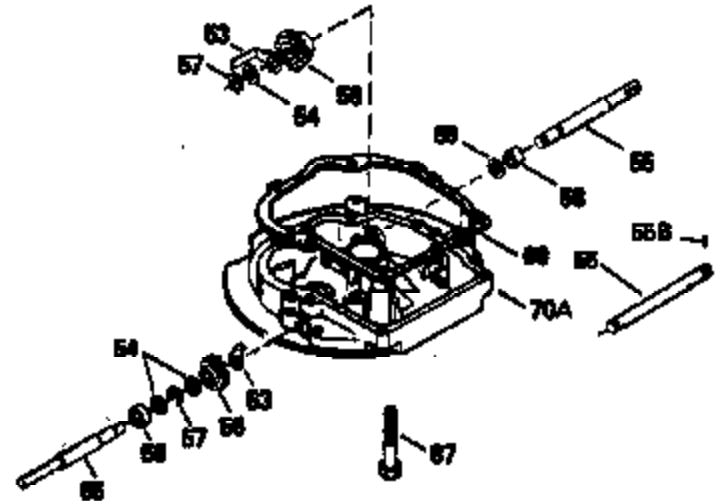

ILLUSTRATION SHOWS TYPICAL PARTS ONLY. ORDER BY PART NUMBER. PARTS NOT LISTED ARE SUPPLIED BY OEM.

VIEW 3 OF 3

Ref #	Part Number	Qty	Description
19	33578	1	Extension Spring
69	35261	1	* Mounting Flange Gasket
182	6201	2	Screw, 1/4-28 x 7/8"
185	33004A	1	Intake Pipe (Incl. 224)
186	34358	1	Governor Link
223	650451	2	Screw, 1/4-20 x 1"
227	35917	1	Air Cleaner Ass'y (Incl. 235 & 243)
228	650826	1	Stud, 1/4-20 x 6.2"
229	650825	1	Nut & Lockwasher, 1/4-20
233	34699	1	Air Cleaner Base
235	35533	1	Air Cleaner Elbow Fitting
238	650940	2	Screw, 10-32 x 3/4"
239A	35815	1	Air Cleaner Gasket
239B	34698A	1	Air Cleaner Gasket
245	34782	1	Air Cleaner Filter
245A	34783	1	Pre-Air Filter
249	35536	1	Air Cleaner Cover Seal
250	35535	1	Air Cleaner Cover
251	650513	1	Wing Nut, 1/4-20
260	35534	1	Blower Housing
275A	36491	1	Muffler (Incl. 277)
276	33753	1	Locking Plate
277	650795	2	Screw, 1/4-20 x 2-1/4"
330	35017	1	Wire Harness
370E	34704	1	Instruction Decal