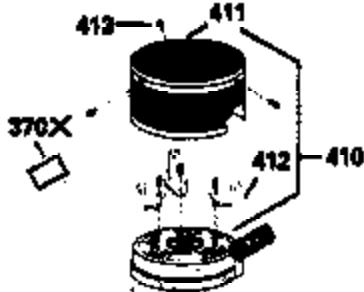

ILLUSTRATION SHOWS TYPICAL PARTS ONLY. ORDER BY PART NUMBER. PARTS NOT LISTED ARE SUPPLIED BY OEM.

VIEW 3 OF 3

Ref #	Part Number	Qty	Description
19	33578	1	Extension Spring
69	35261	1	* Mounting Flange Gasket
182	6201	2	Screw, 1/4-28 x 7/8"
185	33004A	1	Intake Pipe (Incl. 224)
186	34358	1	Governor Link
223	650451	2	Screw, 1/4-20 x 1"
227	35917	1	Air Cleaner Ass'y (Incl. 235 & 243)
228	650826	1	Stud, 1/4-20 x 6.2"
229	650825	1	Nut & Lockwasher, 1/4-20
233	34699	1	Air Cleaner Base
235	35533	1	Air Cleaner Elbow Fitting
238	650940	2	Screw, 10-32 x 3/4"
239A	35815	1	Air Cleaner Gasket
239B	34698A	1	Air Cleaner Gasket
245	34782	1	Air Cleaner Filter
245A	34783	1	Pre-Air Filter
249	35536	1	Air Cleaner Cover Seal
250	35535	1	Air Cleaner Cover
251	650513	1	Wing Nut, 1/4-20
260	35534	1	Blower Housing
275A	36491	1	Muffler (Incl. 277)
276	33753	1	Locking Plate
277	650795	2	Screw, 1/4-20 x 2-1/4"
330	35017	1	Wire Harness
370E	34704	1	Instruction Decal