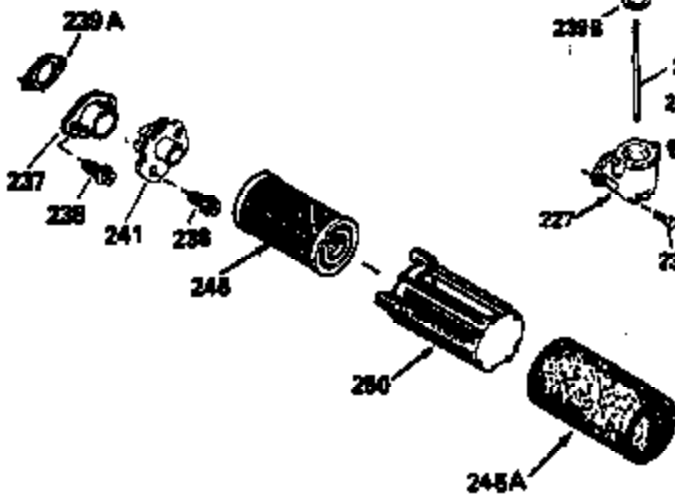

ILLUSTRATION SHOWS TYPICAL PARTS ONLY. ORDER BY PART NUMBER. PARTS NOT LISTED ARE SUPPLIED BY OEM.

VIEW 3 OF 3

Ref #	Part Number	Qty	Description
19	33578	1	Extension Spring
69	35261	1	* Mounting Flange Gasket
182	6201	2	Screw, 1/4-28 x 7/8"
185	33004A	1	Intake Pipe (Incl. 224)
186	34358	1	Governor Link
223	650451	2	Screw, 1/4-20 x 1"
227	35917	1	Air Cleaner Ass'y (Incl. 235 & 243)
228	650826	1	Stud, 1/4-20 x 6.2"
229	650825	1	Nut & Lockwasher, 1/4-20
233	34699	1	Air Cleaner Base
235	35533	1	Air Cleaner Elbow Fitting
238	650940	2	Screw, 10-32 x 3/4"
239A	35815	1	Air Cleaner Gasket
239B	34698A	1	Air Cleaner Gasket
245	34782	1	Air Cleaner Filter
245A	34783	1	Pre-Air Filter
249	35536	1	Air Cleaner Cover Seal
250	35535	1	Air Cleaner Cover
251	650513	1	Wing Nut, 1/4-20
260	35534	1	Blower Housing
275A	36491	1	Muffler (Incl. 277)
276	33753	1	Locking Plate
277	650795	2	Screw, 1/4-20 x 2-1/4"
330	35017	1	Wire Harness
370E	34704	1	Instruction Decal