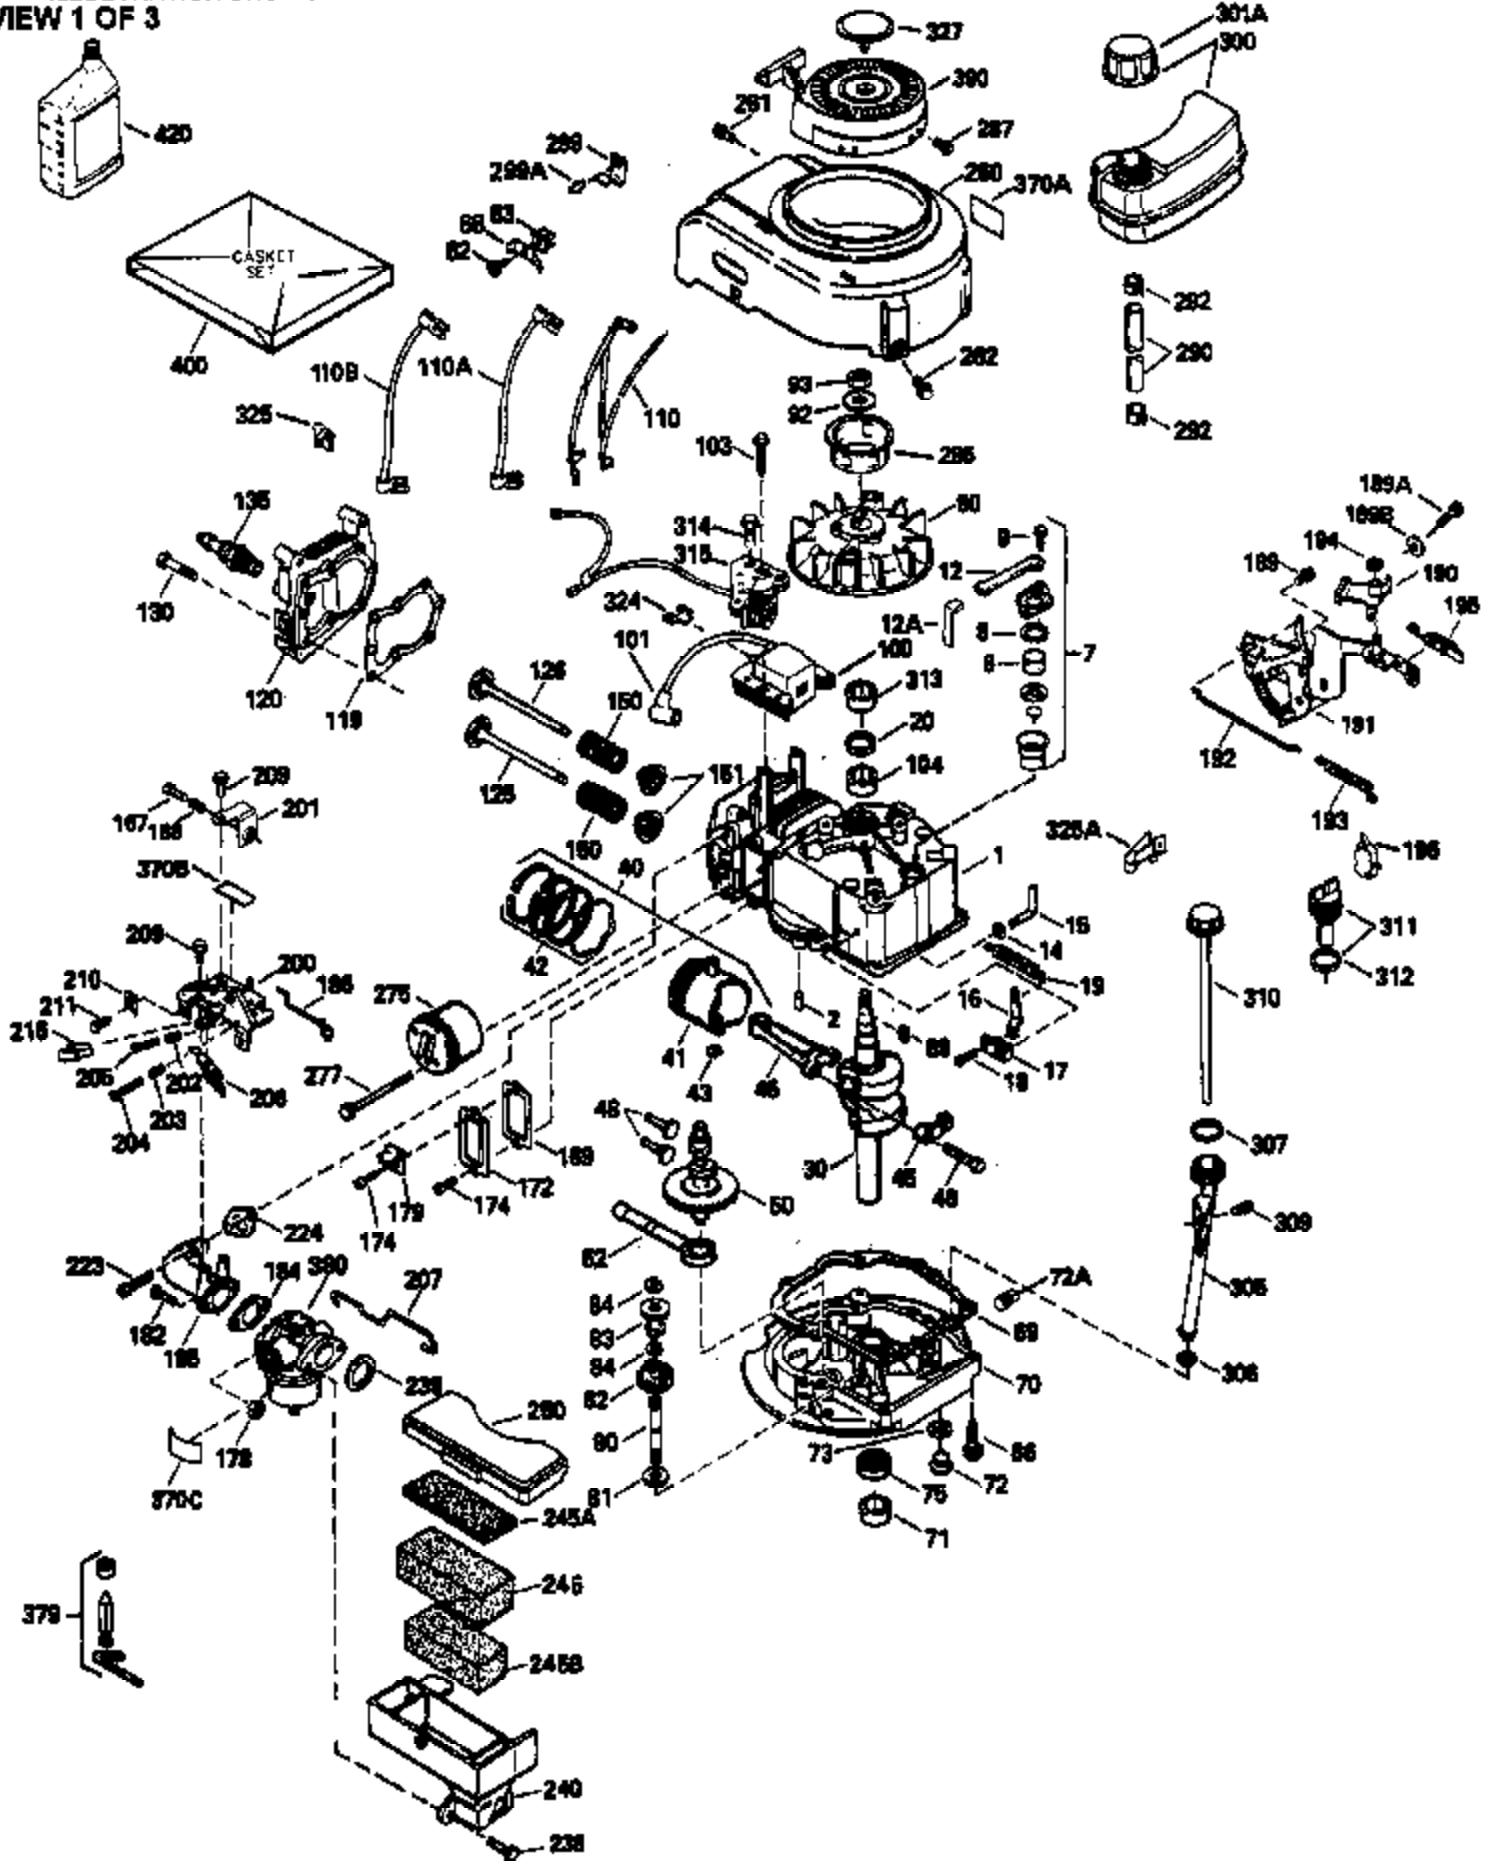

ILLUSTRATION SHOWS TYPICAL PARTS ONLY. ORDER BY PART NUMBER. PARTS NOT LISTED ARE SUPPLIED BY OEM.

VIEW 1 OF 3

Engine Parts List #1

Ref #	Part Number	Qty	Description
1	35010	1	Cylinder (Incl. 2 & 20)
2	26727	2	Dowel Pin
6	33734	1	Breather Element
7	34214A	1	Breather Ass'y. (Incl. 6, 8, 9 & 12)
8	33735	1	* Breather Gasket
9	30200	2	Screw, 10-24 x 9/16"
12	33886	1	Breather Tube
14	28277	1	Washer
15	30589	1	Governor Rod (Incl. 14)
16	31383A	1	Governor Lever
17	31335	1	Governor Lever Clamp
18	650548	1	Screw, 8-32 x 5/16"
19	33578	1	Extension Spring
20	32600	1	Oil Seal
30	34570A	1	Crankshaft
40	35544A	1	Piston, Pin & Ring Set (Std.)
40	35545A	1	Piston, Pin & Ring Set (.010" OS)
40	35546	1	Piston, Pin & Ring Set (.020" OS)
41	35541	1	Piston & Pin Ass'y. (Std.) (Incl. 43)
41	35542	1	Piston & Pin Ass'y. (.010" OS) (Incl. 43)
41	35543	1	Piston & Pin Ass'y. (.020" OS) (Incl. 43)
42	35547A	1	Ring Set (Std.)
42	35548A	1	Ring Set (.010" OS)
42	35549	1	Ring Set (.020" OS)
43	20381	2	Piston Pin Retaining Ring
45	32875	1	Connecting Rod Ass'y. (Incl. 46)
46	32610A	2	Connecting Rod Bolt
48	27241	2	Valve Lifter
50	33553	1	Camshaft (MCR)
52	29914	1	Oil Pump Ass'y.
69	35261	1	* Mounting Flange Gasket
70	34311D	1	Mounting Flange (Incl. 72,73,75 & 80)
72	36083	1	Oil Drain Plug
75	27897	1	Oil Seal
80	30574A	1	Governor Shaft
81	30590A	1	Washer
82	30591	1	Governor Gear Ass'y. (Incl. 81)
83	30588A	1	Governor Spool
84	29193	2	Retaining Ring
86	650488	6	Screw, 1/4-20 x 1-1/4"
89	611004	1	Flywheel Key
90	611112	1	Flywheel
92	650815	1	Belleville Washer
93	650816	1	Flywheel Nut
100	34443A	1	Solid State Ignition
101	610118	1	Spark Plug Cover
103	650814	2	Screw, Torx T-15, 10-24 x 1"
119	33015A	1	* Cylinder Head Gasket
120	34342	1	Cylinder Head
125	29313C	1	Exhaust Valve (Std.) (Incl. 151)
125	29315C	1	Exhaust Valve (1/32" OS) (Incl. 151)
126	29314B	1	Intake Valve (Std.) (Incl. 151)
126	29315C	1	Intake Valve (1/32" OS) (Incl. 151)
130	6021A	8	Screw, 5/16-18 x 1-1/2"
135	35395	1	Resistor Spark Plug (RJ19LM)
150	31672	2	Valve Spring
151	31673	2	Valve Spring Cap
169	27234A	1	* Valve Cover Gasket