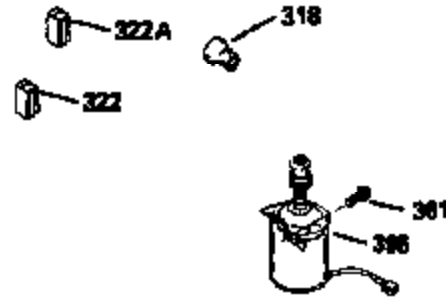

ILLUSTRATION SHOWS TYPICAL PARTS ONLY. ORDER BY PART NUMBER. PARTS NOT LISTED ARE SUPPLIED BY OEM.

VIEW 3 OF 3

Ref #	Part Number	Qty	Description
19	33578	1	Extension Spring
69	35261	1	* Mounting Flange Gasket
182	6201	2	Screw, 1/4-28 x 7/8"
185	33004A	1	Intake Pipe (Incl. 224)
186	34358	1	Governor Link
223	650451	2	Screw, 1/4-20 x 1"
227	35917	1	Air Cleaner Ass'y (Incl. 235 & 243)
228	650826	1	Stud, 1/4-20 x 6.2"
229	650825	1	Nut & Lockwasher, 1/4-20
233	34699	1	Air Cleaner Base
235	35533	1	Air Cleaner Elbow Fitting
238	650940	2	Screw, 10-32 x 3/4"
239A	35815	1	Air Cleaner Gasket
239B	34698A	1	Air Cleaner Gasket
245	34782	1	Air Cleaner Filter
245A	34783	1	Pre-Air Filter
249	35536	1	Air Cleaner Cover Seal
250	35535	1	Air Cleaner Cover
251	650513	1	Wing Nut, 1/4-20
260	35534	1	Blower Housing
275A	36491	1	Muffler (Incl. 277)
276	33753	1	Locking Plate
277	650795	2	Screw, 1/4-20 x 2-1/4"
330	35017	1	Wire Harness
370E	34704	1	Instruction Decal