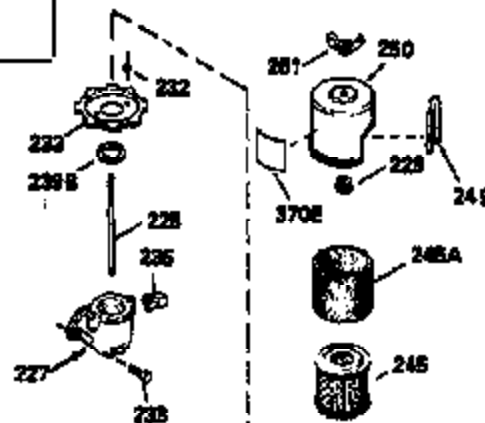

ILLUSTRATION SHOWS TYPICAL PARTS ONLY. ORDER BY PART NUMBER. PARTS NOT LISTED ARE SUPPLIED BY OEM.

VIEW 3 OF 3

Ref #	Part Number	Qty	Description
19	33578	1	Extension Spring
69	35261	1	* Mounting Flange Gasket
182	6201	2	Screw, 1/4-28 x 7/8"
185	33004A	1	Intake Pipe (Incl. 224)
186	34358	1	Governor Link
223	650451	2	Screw, 1/4-20 x 1"
227	35917	1	Air Cleaner Ass'y (Incl. 235 & 243)
228	650826	1	Stud, 1/4-20 x 6.2"
229	650825	1	Nut & Lockwasher, 1/4-20
233	34699	1	Air Cleaner Base
235	35533	1	Air Cleaner Elbow Fitting
238	650940	2	Screw, 10-32 x 3/4"
239A	35815	1	Air Cleaner Gasket
239B	34698A	1	Air Cleaner Gasket
245	34782	1	Air Cleaner Filter
245A	34783	1	Pre-Air Filter
249	35536	1	Air Cleaner Cover Seal
250	35535	1	Air Cleaner Cover
251	650513	1	Wing Nut, 1/4-20
260	35534	1	Blower Housing
275A	36491	1	Muffler (Incl. 277)
276	33753	1	Locking Plate
277	650795	2	Screw, 1/4-20 x 2-1/4"
330	35017	1	Wire Harness
370E	34704	1	Instruction Decal