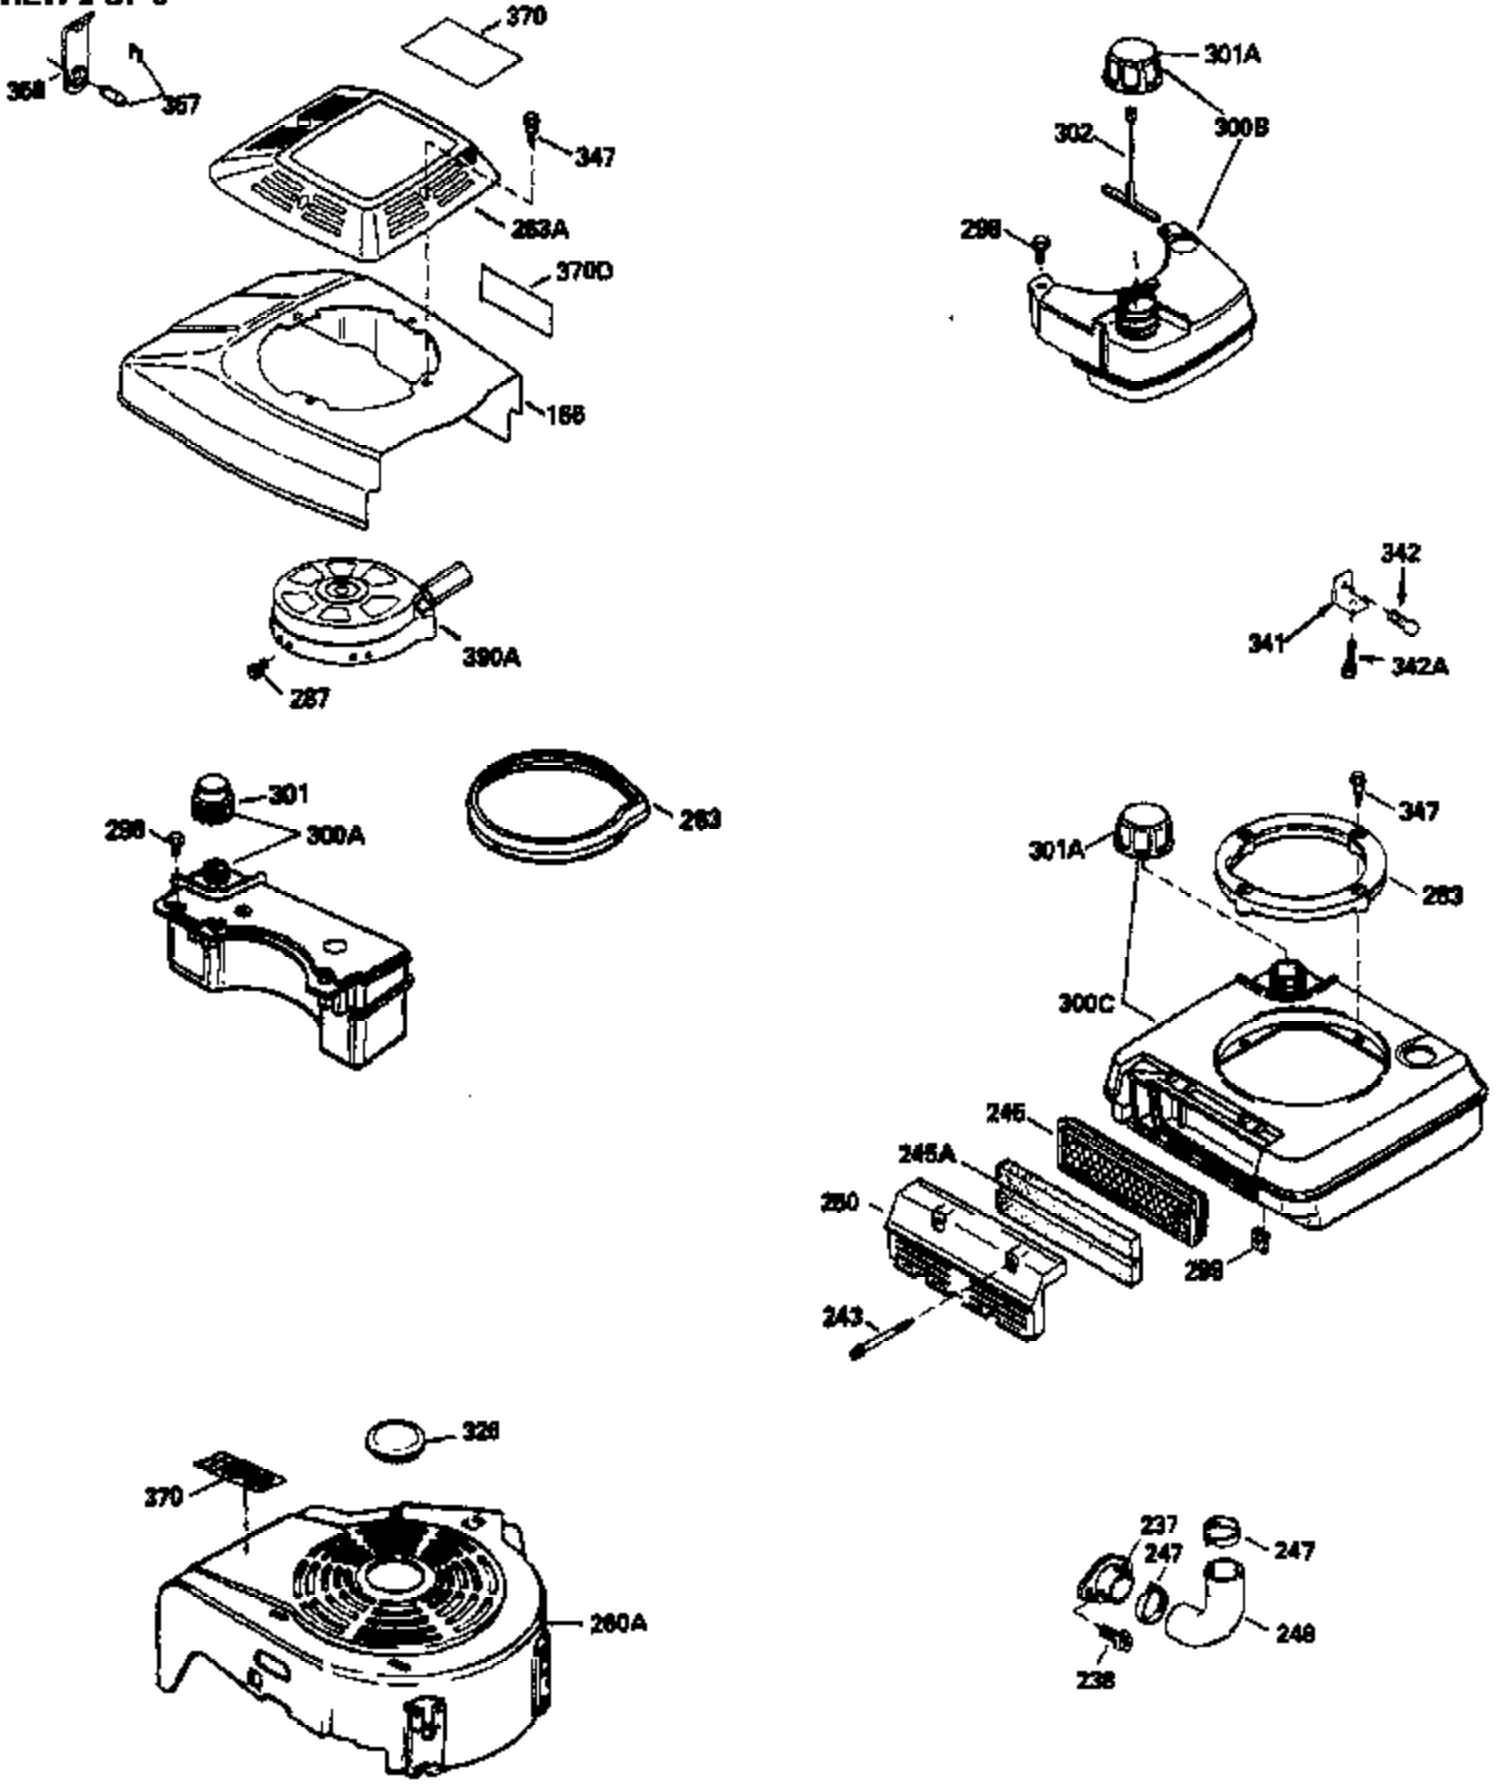

ILLUSTRATION SHOWS TYPICAL PARTS ONLY. ORDER BY PART NUMBER. PARTS NOT LISTED ARE SUPPLIED BY OEM.

VIEW 2 OF 3

Ref #	Part Number	Qty	Description
235	35533	1	Air Cleaner Elbow Fitting
238	650940	2	Screw, 10-32 x 3/4"
245A	34783	1	Pre-Air Filter
245	34782	1	Air Cleaner Filter
250	35535	1	Air Cleaner Cover
287	650884	2	Screw, 8-32 x 1/2"
298	28763	3	Screw, 10-32 x 35/64"
300A	34476A	1	Fuel Tank (Incl. 292 & 301)
301	33032	1	Fuel Cap
330	35017	1	Wire Harness
370	34144	1	Primer Decal