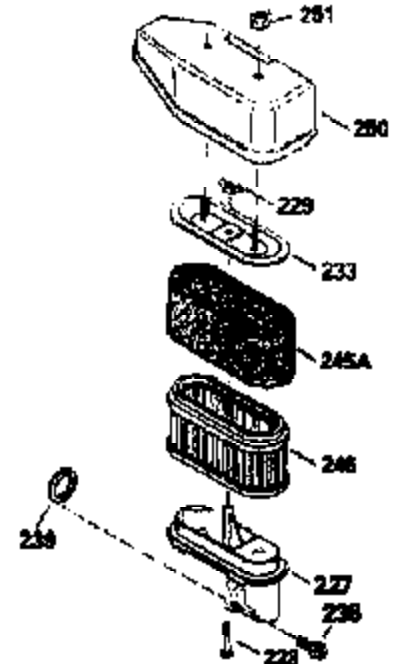

ILLUSTRATION SHOWS TYPICAL PARTS ONLY. ORDER BY PART NUMBER. PARTS NOT LISTED ARE SUPPLIED BY OEM.

VIEW 3 OF 3

Ref #	Part Number	Qty	Description
19	33578	1	Extension Spring
69	35261	1	* Mounting Flange Gasket
182	6201	2	Screw, 1/4-28 x 7/8"
185	33004A	1	Intake Pipe (Incl. 224)
186	34358	1	Governor Link
223	650451	2	Screw, 1/4-20 x 1"
227	35917	1	Air Cleaner Ass'y (Incl. 235 & 243)
228	650826	1	Stud, 1/4-20 x 6.2"
229	650825	1	Nut & Lockwasher, 1/4-20
233	34699	1	Air Cleaner Base
235	35533	1	Air Cleaner Elbow Fitting
238	650940	2	Screw, 10-32 x 3/4"
239A	35815	1	Air Cleaner Gasket
239B	34698A	1	Air Cleaner Gasket
245	34782	1	Air Cleaner Filter
245A	34783	1	Pre-Air Filter
249	35536	1	Air Cleaner Cover Seal
250	35535	1	Air Cleaner Cover
251	650513	1	Wing Nut, 1/4-20
260	35534	1	Blower Housing
275A	36491	1	Muffler (Incl. 277)
276	33753	1	Locking Plate
277	650795	2	Screw, 1/4-20 x 2-1/4"
330	35017	1	Wire Harness
370E	34704	1	Instruction Decal