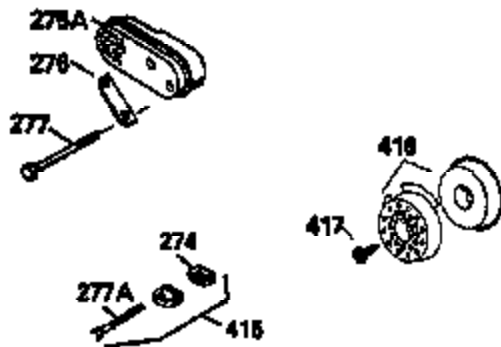

ILLUSTRATION SHOWS TYPICAL PARTS ONLY. ORDER BY PART NUMBER. PARTS NOT LISTED ARE SUPPLIED BY OEM.

VIEW 3 OF 3

Ref #	Part Number	Qty	Description
19	33578	1	Extension Spring
69	35261	1	* Mounting Flange Gasket
182	6201	2	Screw, 1/4-28 x 7/8"
185	33004A	1	Intake Pipe (Incl. 224)
186	34358	1	Governor Link
223	650451	2	Screw, 1/4-20 x 1"
227	35917	1	Air Cleaner Ass'y (Incl. 235 & 243)
228	650826	1	Stud, 1/4-20 x 6.2"
229	650825	1	Nut & Lockwasher, 1/4-20
233	34699	1	Air Cleaner Base
235	35533	1	Air Cleaner Elbow Fitting
238	650940	2	Screw, 10-32 x 3/4"
239A	35815	1	Air Cleaner Gasket
239B	34698A	1	Air Cleaner Gasket
245	34782	1	Air Cleaner Filter
245A	34783	1	Pre-Air Filter
249	35536	1	Air Cleaner Cover Seal
250	35535	1	Air Cleaner Cover
251	650513	1	Wing Nut, 1/4-20
260	35534	1	Blower Housing
275A	36491	1	Muffler (Incl. 277)
276	33753	1	Locking Plate
277	650795	2	Screw, 1/4-20 x 2-1/4"
330	35017	1	Wire Harness
370E	34704	1	Instruction Decal