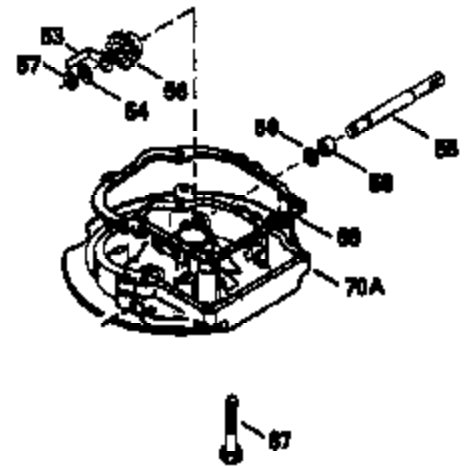

VIEW 3 OF 3

Ref #	Part Number	Qty	Description
19	31361		Spring, Extension
69	35261		* Gasket, Mounting flange
118	730194		Rope Guide Kit (Use as required)
182	6201		Screw, 1/4-28 x 7/8"
185	31384A		Pipe, Intake (Incl. 224)
186	34337		Link, Governor spring
206	610973		Terminal (Use as required)
209	30200		Screw, 10-24 x 9/16"
223	650451		Screw, 1/4-20 x 1"
238	650806		Screw, 10-32 x 5/8"
239	34338		* Gasket, Air cleaner
240	34858		Body, Air cleaner
246	34340		Element, Air cleaner
246E	35435		Filter, Pre-air (Use as required)
250	34341A		Cover, Air cleaner
260B	35484		Housing, Blower
274	26754A		* Gasket, Exhaust (Use as required)
275A	35603		Muffler (Incl. 277)
276	33753		Plate, Locking
277A	30063		Screw, Torx T-30, 1/4-20 x 1/2" (Use as req.)
277	650795		Screw, 1/4-20 x 2-1/4" (Use as required)
277	650774		Screw, 1/4-20 x 2-3/8" (Use as required)
277	792005		Screw, 1/4-20 x 2-1/2" (Use as required)
287B	650884		Screw, 8-32 x 1/2"
370J	34870		Decal, Instruction (Optional)
370H	34387		Decal, Instruction (Optional)
390B	590635		Rewind Starter (Refer to Division 5, Section C, page 34 or Fiche 8A, Grid G-5 for breakdown)
410	730574		Debris Screen Kit(Incl.370H,411-413)(Opt.)
411	35596		Screen, Debris (Optional)
412	35597		Bracket, Debris screen (Optional)
413	650910		Screw, 8-32 x 1/4 (Optional)
415	730162		Muffler Adapter Kit(Incl.274,277)(Use as req)
425	730571		Starter Muff Kit (Incl.370J,426,427)(Opt.)
426	32203		Starter Air Cleaner (Optional)
427	32204		Starter Air Cleaner Bracket (Optional)
436	611006		Stator Plate Ass'y.(Incl.377,378,437, 442-448)
437	30551		Spring, Breaker box cover
438	610947		Cover, Dust
439	610955		Gasket, Stator cover
440	30992		Cam, Breaker
442	610385		Washer
443	610408		Nut, 8-32
444	29181		Breaker Fastening Screw & Washer
445	610593		Condenser Fastening Screw
446	33356		Terminal, Ground