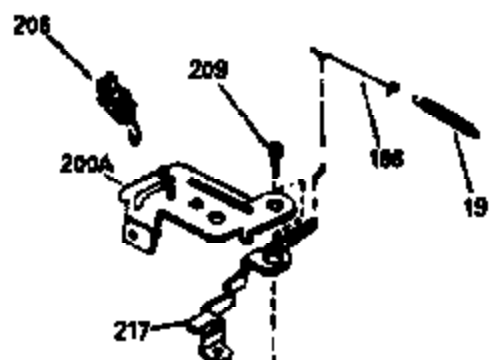

VIEW 3 OF 3

Ref #	Part Number	Qty	Description
19	31361		Spring, Extension
69	35261		* Gasket, Mounting flange
118	730194		Rope Guide Kit (Use as required)
182	6201		Screw, 1/4-28 x 7/8"
185	31384A		Pipe, Intake (Incl. 224)
186	34337		Link, Governor spring
206	610973		Terminal (Use as required)
209	30200		Screw, 10-24 x 9/16"
223	650451		Screw, 1/4-20 x 1"
238	650806		Screw, 10-32 x 5/8"
239	34338		* Gasket, Air cleaner
240	34858		Body, Air cleaner
246	34340		Element, Air cleaner
246E	35435		Filter, Pre-air (Use as required)
250	34341A		Cover, Air cleaner
260B	35484		Housing, Blower
274	26754A		* Gasket, Exhaust (Use as required)
275A	35603		Muffler (Incl. 277)
276	33753		Plate, Locking
277A	30063		Screw, Torx T-30, 1/4-20 x 1/2" (Use as req.)
277	650795		Screw, 1/4-20 x 2-1/4" (Use as required)
277	650774		Screw, 1/4-20 x 2-3/8" (Use as required)
277	792005		Screw, 1/4-20 x 2-1/2" (Use as required)
287B	650884		Screw, 8-32 x 1/2"
370J	34870		Decal, Instruction (Optional)
370H	34387		Decal, Instruction (Optional)
390B	590635		Rewind Starter (Refer to Division 5, Section C, page 34 or Fiche 8A, Grid G-5 for breakdown)
410	730574		Debris Screen Kit(Incl.370H,411-413)(Opt.)
411	35596		Screen, Debris (Optional)
412	35597		Bracket, Debris screen (Optional)
413	650910		Screw, 8-32 x 1/4 (Optional)
415	730162		Muffler Adapter Kit(Incl.274,277)(Use as req)
425	730571		Starter Muff Kit (Incl.370J,426,427)(Opt.)
426	32203		Starter Air Cleaner (Optional)
427	32204		Starter Air Cleaner Bracket (Optional)
436	611006		Stator Plate Ass'y.(Incl.377,378,437, 442-448)
437	30551		Spring, Breaker box cover
438	610947		Cover, Dust
439	610955		Gasket, Stator cover
440	30992		Cam, Breaker
442	610385		Washer
443	610408		Nut, 8-32
444	29181		Breaker Fastening Screw & Washer
445	610593		Condenser Fastening Screw
446	33356		Terminal, Ground