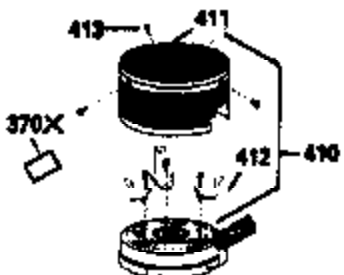

VIEW 3 OF 3

Ref #	Part Number	Qty	Description
19	31361		Spring, Extension
69	35261		* Gasket, Mounting flange
118	730194		Rope Guide Kit (Use as required)
182	6201		Screw, 1/4-28 x 7/8"
185	31384A		Pipe, Intake (Incl. 224)
186	34337		Link, Governor spring
206	610973		Terminal (Use as required)
209	30200		Screw, 10-24 x 9/16"
223	650451		Screw, 1/4-20 x 1"
238	650806		Screw, 10-32 x 5/8"
239	34338		* Gasket, Air cleaner
240	34858		Body, Air cleaner
246	34340		Element, Air cleaner
246E	35435		Filter, Pre-air (Use as required)
250	34341A		Cover, Air cleaner
260B	35484		Housing, Blower
274	26754A		* Gasket, Exhaust (Use as required)
275A	35603		Muffler (Incl. 277)
276	33753		Plate, Locking
277A	30063		Screw, Torx T-30, 1/4-20 x 1/2" (Use as req.)
277	650795		Screw, 1/4-20 x 2-1/4" (Use as required)
277	650774		Screw, 1/4-20 x 2-3/8" (Use as required)
277	792005		Screw, 1/4-20 x 2-1/2" (Use as required)
287B	650884		Screw, 8-32 x 1/2"
370J	34870		Decal, Instruction (Optional)
370H	34387		Decal, Instruction (Optional)
390B	590635		Rewind Starter (Refer to Division 5, Section C, page 34 or Fiche 8A, Grid G-5 for breakdown)
410	730574		Debris Screen Kit(Incl.370H,411-413)(Opt.)
411	35596		Screen, Debris (Optional)
412	35597		Bracket, Debris screen (Optional)
413	650910		Screw, 8-32 x 1/4 (Optional)
415	730162		Muffler Adapter Kit(Incl.274,277)(Use as req)
425	730571		Starter Muff Kit (Incl.370J,426,427)(Opt.)
426	32203		Starter Air Cleaner (Optional)
427	32204		Starter Air Cleaner Bracket (Optional)
436	611006		Stator Plate Ass'y.(Incl.377,378,437, 442-448)
437	30551		Spring, Breaker box cover
438	610947		Cover, Dust
439	610955		Gasket, Stator cover
440	30992		Cam, Breaker
442	610385		Washer
443	610408		Nut, 8-32
444	29181		Breaker Fastening Screw & Washer
445	610593		Condenser Fastening Screw
446	33356		Terminal, Ground