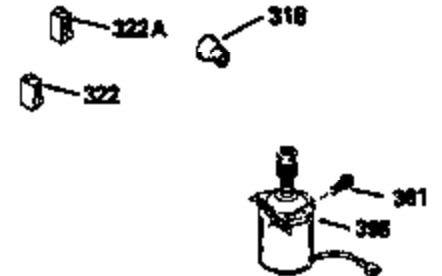

VIEW 3 OF 3

Ref #	Part Number	Qty	Description
19	31361		Spring, Extension
69	35261		* Gasket, Mounting flange
118	730194		Rope Guide Kit (Use as required)
182	6201		Screw, 1/4-28 x 7/8"
185	31384A		Pipe, Intake (Incl. 224)
186	34337		Link, Governor spring
206	610973		Terminal (Use as required)
209	30200		Screw, 10-24 x 9/16"
223	650451		Screw, 1/4-20 x 1"
238	650806		Screw, 10-32 x 5/8"
239	34338		* Gasket, Air cleaner
240	34858		Body, Air cleaner
246	34340		Element, Air cleaner
246E	35435		Filter, Pre-air (Use as required)
250	34341A		Cover, Air cleaner
260B	35484		Housing, Blower
274	26754A		* Gasket, Exhaust (Use as required)
275A	35603		Muffler (Incl. 277)
276	33753		Plate, Locking
277A	30063		Screw, Torx T-30, 1/4-20 x 1/2" (Use as req.)
277	650795		Screw, 1/4-20 x 2-1/4" (Use as required)
277	650774		Screw, 1/4-20 x 2-3/8" (Use as required)
277	792005		Screw, 1/4-20 x 2-1/2" (Use as required)
287B	650884		Screw, 8-32 x 1/2"
370J	34870		Decal, Instruction (Optional)
370H	34387		Decal, Instruction (Optional)
390B	590635		Rewind Starter (Refer to Division 5, Section C, page 34 or Fiche 8A, Grid G-5 for breakdown)
410	730574		Debris Screen Kit(Incl.370H,411-413)(Opt.)
411	35596		Screen, Debris (Optional)
412	35597		Bracket, Debris screen (Optional)
413	650910		Screw, 8-32 x 1/4 (Optional)
415	730162		Muffler Adapter Kit(Incl.274,277)(Use as req)
425	730571		Starter Muff Kit (Incl.370J,426,427)(Opt.)
426	32203		Starter Air Cleaner (Optional)
427	32204		Starter Air Cleaner Bracket (Optional)
436	611006		Stator Plate Ass'y.(Incl.377,378,437, 442-448)
437	30551		Spring, Breaker box cover
438	610947		Cover, Dust
439	610955		Gasket, Stator cover
440	30992		Cam, Breaker
442	610385		Washer
443	610408		Nut, 8-32
444	29181		Breaker Fastening Screw & Washer
445	610593		Condenser Fastening Screw
446	33356		Terminal, Ground