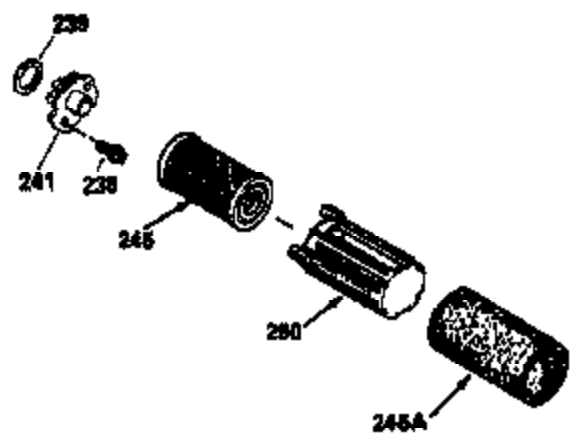

VIEW 3 OF 3

Ref #	Part Number	Qty	Description
19	31361		Spring, Extension
69	35261		* Gasket, Mounting flange
118	730194		Rope Guide Kit (Use as required)
182	6201		Screw, 1/4-28 x 7/8"
185	31384A		Pipe, Intake (Incl. 224)
186	34337		Link, Governor spring
206	610973		Terminal (Use as required)
209	30200		Screw, 10-24 x 9/16"
223	650451		Screw, 1/4-20 x 1"
238	650806		Screw, 10-32 x 5/8"
239	34338		* Gasket, Air cleaner
240	34858		Body, Air cleaner
246	34340		Element, Air cleaner
246E	35435		Filter, Pre-air (Use as required)
250	34341A		Cover, Air cleaner
260B	35484		Housing, Blower
274	26754A		* Gasket, Exhaust (Use as required)
275A	35603		Muffler (Incl. 277)
276	33753		Plate, Locking
277A	30063		Screw, Torx T-30, 1/4-20 x 1/2" (Use as req.)
277	650795		Screw, 1/4-20 x 2-1/4" (Use as required)
277	650774		Screw, 1/4-20 x 2-3/8" (Use as required)
277	792005		Screw, 1/4-20 x 2-1/2" (Use as required)
287B	650884		Screw, 8-32 x 1/2"
370J	34870		Decal, Instruction (Optional)
370H	34387		Decal, Instruction (Optional)
390B	590635		Rewind Starter (Refer to Division 5, Section C, page 34 or Fiche 8A, Grid G-5 for breakdown)
410	730574		Debris Screen Kit(Incl.370H,411-413)(Opt.)
411	35596		Screen, Debris (Optional)
412	35597		Bracket, Debris screen (Optional)
413	650910		Screw, 8-32 x 1/4 (Optional)
415	730162		Muffler Adapter Kit(Incl.274,277)(Use as req)
425	730571		Starter Muff Kit (Incl.370J,426,427)(Opt.)
426	32203		Starter Air Cleaner (Optional)
427	32204		Starter Air Cleaner Bracket (Optional)
436	611006		Stator Plate Ass'y.(Incl.377,378,437, 442-448)
437	30551		Spring, Breaker box cover
438	610947		Cover, Dust
439	610955		Gasket, Stator cover
440	30992		Cam, Breaker
442	610385		Washer
443	610408		Nut, 8-32
444	29181		Breaker Fastening Screw & Washer
445	610593		Condenser Fastening Screw
446	33356		Terminal, Ground