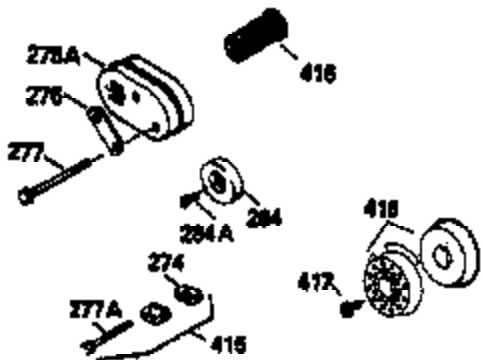

VIEW 3 OF 3

Ref #	Part Number	Qty	Description
19	31361		Spring, Extension
69	35261		* Gasket, Mounting flange
118	730194		Rope Guide Kit (Use as required)
182	6201		Screw, 1/4-28 x 7/8"
185	31384A		Pipe, Intake (Incl. 224)
186	34337		Link, Governor spring
206	610973		Terminal (Use as required)
209	30200		Screw, 10-24 x 9/16"
223	650451		Screw, 1/4-20 x 1"
238	650806		Screw, 10-32 x 5/8"
239	34338		* Gasket, Air cleaner
240	34858		Body, Air cleaner
246	34340		Element, Air cleaner
246E	35435		Filter, Pre-air (Use as required)
250	34341A		Cover, Air cleaner
260B	35484		Housing, Blower
274	26754A		* Gasket, Exhaust (Use as required)
275A	35603		Muffler (Incl. 277)
276	33753		Plate, Locking
277A	30063		Screw, Torx T-30, 1/4-20 x 1/2" (Use as req.)
277	650795		Screw, 1/4-20 x 2-1/4" (Use as required)
277	650774		Screw, 1/4-20 x 2-3/8" (Use as required)
277	792005		Screw, 1/4-20 x 2-1/2" (Use as required)
287B	650884		Screw, 8-32 x 1/2"
370J	34870		Decal, Instruction (Optional)
370H	34387		Decal, Instruction (Optional)
390B	590635		Rewind Starter (Refer to Division 5, Section C, page 34 or Fiche 8A, Grid G-5 for breakdown)
410	730574		Debris Screen Kit(Incl.370H,411-413)(Opt.)
411	35596		Screen, Debris (Optional)
412	35597		Bracket, Debris screen (Optional)
413	650910		Screw, 8-32 x 1/4 (Optional)
415	730162		Muffler Adapter Kit(Incl.274,277)(Use as req)
425	730571		Starter Muff Kit (Incl.370J,426,427)(Opt.)
426	32203		Starter Air Cleaner (Optional)
427	32204		Starter Air Cleaner Bracket (Optional)
436	611006		Stator Plate Ass'y.(Incl.377,378,437, 442-448)
437	30551		Spring, Breaker box cover
438	610947		Cover, Dust
439	610955		Gasket, Stator cover
440	30992		Cam, Breaker
442	610385		Washer
443	610408		Nut, 8-32
444	29181		Breaker Fastening Screw & Washer
445	610593		Condenser Fastening Screw
446	33356		Terminal, Ground