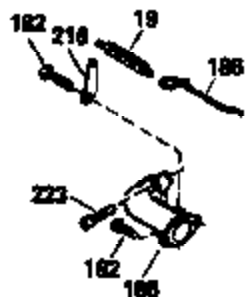

VIEW 3 OF 3

Ref #	Part Number	Qty	Description
19	31361		Spring, Extension
69	35261		* Gasket, Mounting flange
118	730194		Rope Guide Kit (Use as required)
182	6201		Screw, 1/4-28 x 7/8"
185	31384A		Pipe, Intake (Incl. 224)
186	34337		Link, Governor spring
206	610973		Terminal (Use as required)
209	30200		Screw, 10-24 x 9/16"
223	650451		Screw, 1/4-20 x 1"
238	650806		Screw, 10-32 x 5/8"
239	34338		* Gasket, Air cleaner
240	34858		Body, Air cleaner
246	34340		Element, Air cleaner
246E	35435		Filter, Pre-air (Use as required)
250	34341A		Cover, Air cleaner
260B	35484		Housing, Blower
274	26754A		* Gasket, Exhaust (Use as required)
275A	35603		Muffler (Incl. 277)
276	33753		Plate, Locking
277A	30063		Screw, Torx T-30, 1/4-20 x 1/2" (Use as req.)
277	650795		Screw, 1/4-20 x 2-1/4" (Use as required)
277	650774		Screw, 1/4-20 x 2-3/8" (Use as required)
277	792005		Screw, 1/4-20 x 2-1/2" (Use as required)
287B	650884		Screw, 8-32 x 1/2"
370J	34870		Decal, Instruction (Optional)
370H	34387		Decal, Instruction (Optional)
390B	590635		Rewind Starter (Refer to Division 5, Section C, page 34 or Fiche 8A, Grid G-5 for breakdown)
410	730574		Debris Screen Kit(Incl.370H,411-413)(Opt.)
411	35596		Screen, Debris (Optional)
412	35597		Bracket, Debris screen (Optional)
413	650910		Screw, 8-32 x 1/4 (Optional)
415	730162		Muffler Adapter Kit(Incl.274,277)(Use as req)
425	730571		Starter Muff Kit (Incl.370J,426,427)(Opt.)
426	32203		Starter Air Cleaner (Optional)
427	32204		Starter Air Cleaner Bracket (Optional)
436	611006		Stator Plate Ass'y.(Incl.377,378,437, 442-448)
437	30551		Spring, Breaker box cover
438	610947		Cover, Dust
439	610955		Gasket, Stator cover
440	30992		Cam, Breaker
442	610385		Washer
443	610408		Nut, 8-32
444	29181		Breaker Fastening Screw & Washer
445	610593		Condenser Fastening Screw
446	33356		Terminal, Ground