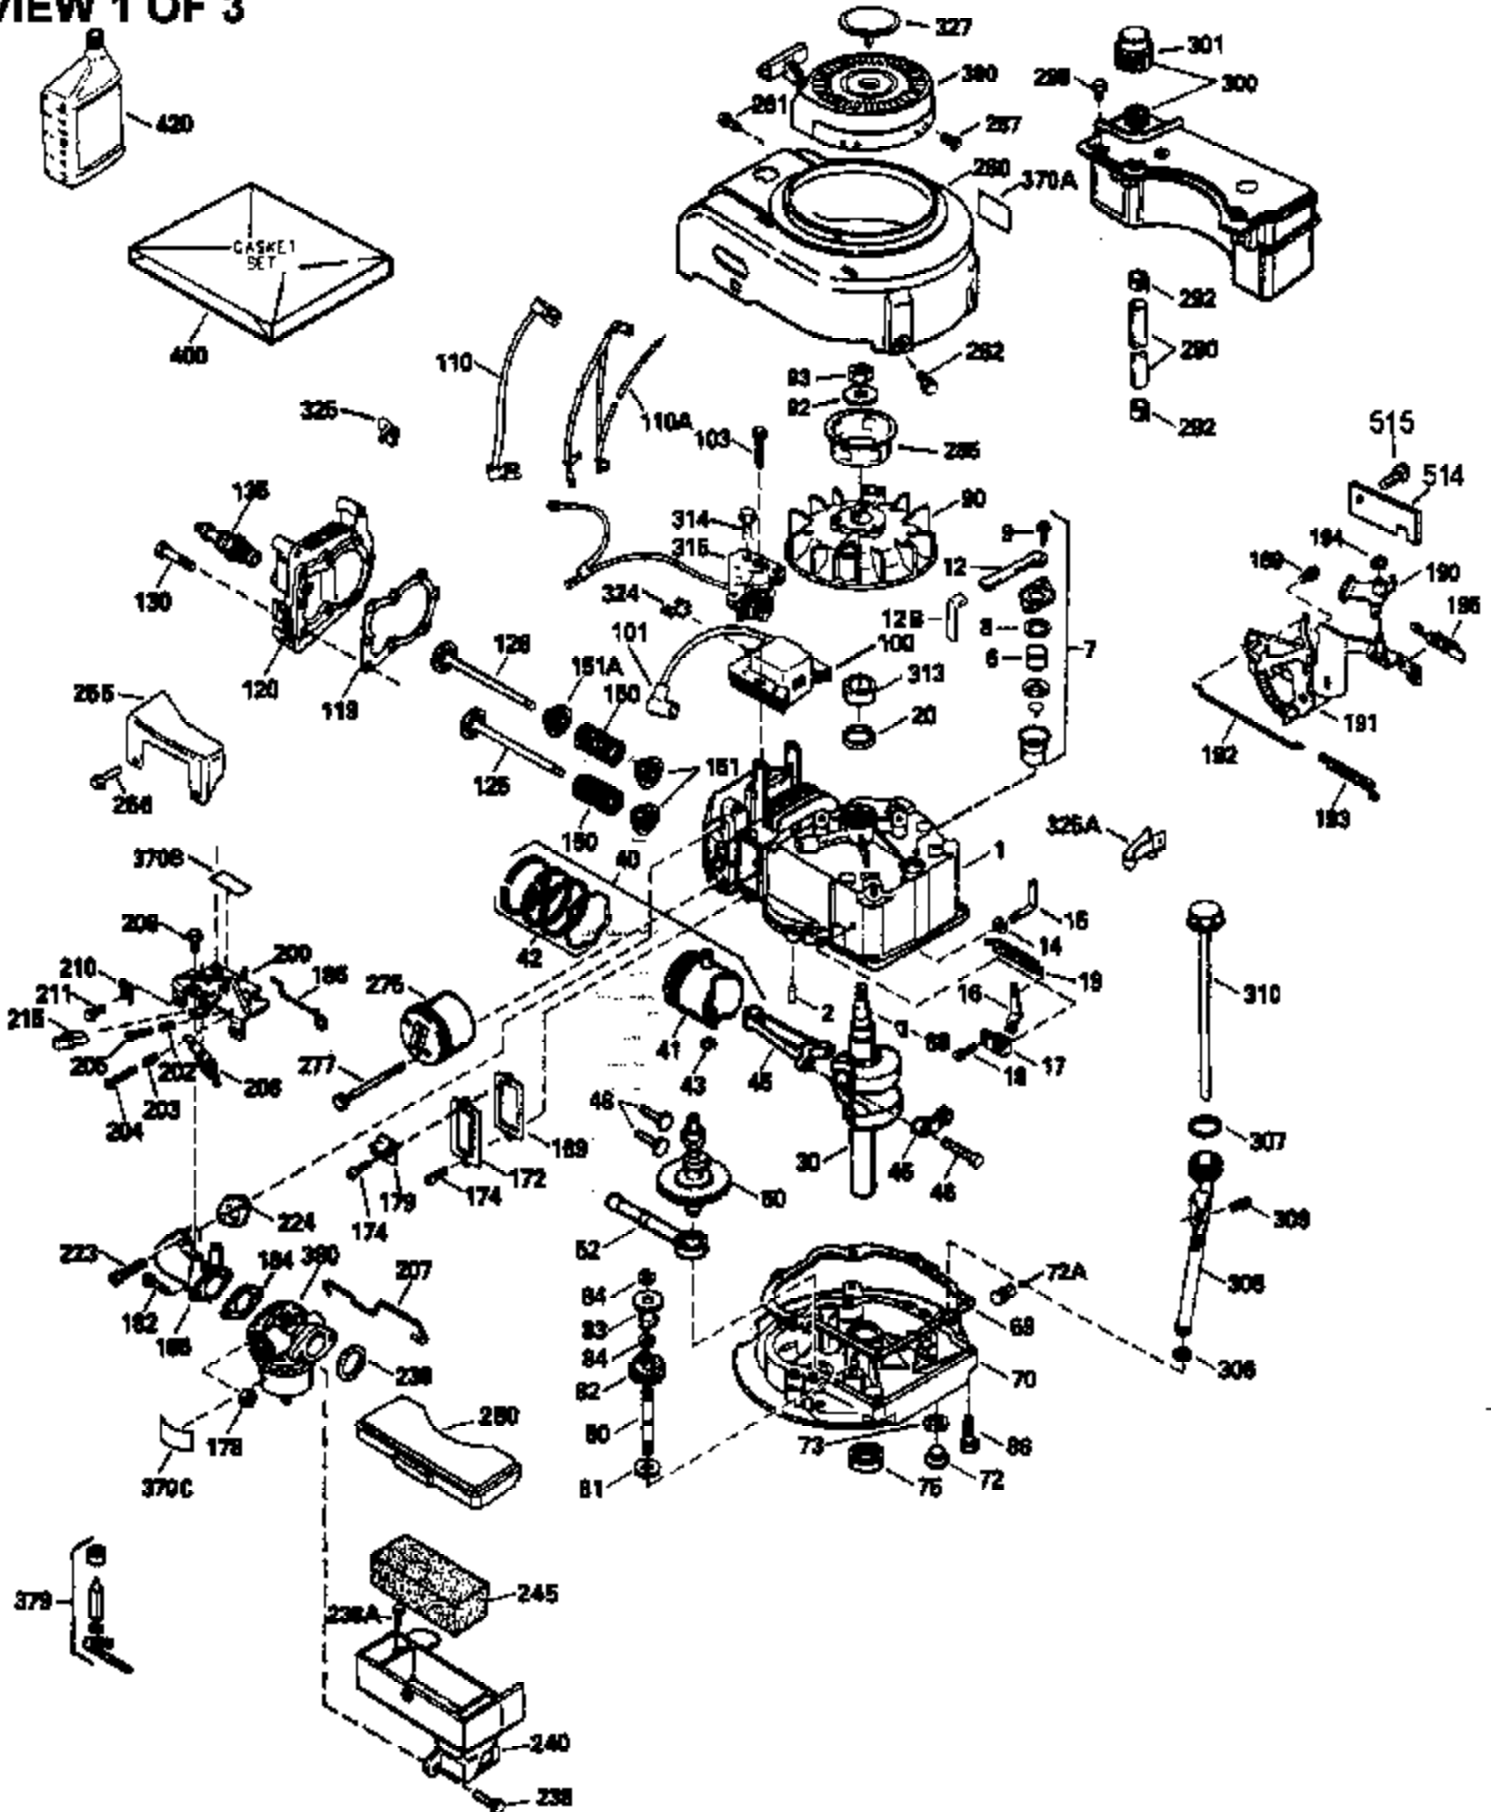

VIEW 1 OF 3

Ref #	Part Number	Qty	Description
1	35513		Cylinder (Incl. 2 & 20) (2-5/8" Bore)
2	26727		Pin, Dowel
6	33734		Element, Breather
7	34214A		Breather Ass'y. (Incl. 6, 8, 9, 12 , & 12A)
8	33735		* Gasket, Breather
9	30200		Screw, 10-24 x 9/16"
12	33886		Tube, Breather
14	28277		Washer, Flat
15	30589		Rod, Governor (Incl. 14)
16	31383A		Lever, Governor
17	31335		Clamp, Governor lever
18	650548		Screw, 8-32 x 5/16"
19	31361		Spring, Extension
20	32600		Seal, Oil
30	35753A		Crankshaft
40	35544		Piston, Pin & Ring Set (Std.) (2-5/8" Bore)
40	35545		Piston, Pin & Ring Set (.010" OS)
40	35546		Piston, Pin & Ring Set (.020" OS)
41	35541		Piston & Pin Ass'y. (Incl. 43)(Std.) (2-5/8")
41	35542		Piston & Pin Ass'y. (Incl. 43) (.010" OS)
41	35543		Piston & Pin Ass'y. (Incl. 43) (.020" OS)
42	35547		Ring Set (Std.) (2-5/8" Bore)
42	35548		Ring Set (.010" OS)
42	35549		Ring Set (.020" OS)
43	20381		Ring, Piston pin retaining
45	32875		Rod Assy., Connecting (Incl. 46)
46	32610A		Bolt, Connecting rod
48	27241		Lifter, Valve
50	33553		Camshaft (MCR)
52	29914		Oil Pump Assy.
69	35261		* Gasket, Mounting flange
70	35179A		Flange Ass'y. (Incl. 72, 73, 75 & 80)
72	30572		Plug, Oil drain (Incl. 73)
73	28833		* Drain Plug Gasket (Not req. W/plastic plug)
75	27897		Seal, Oil
80	30574		Shaft, Governor
81	30590A		Washer, Flat
82	30591		Gear Assy., Governor (Incl. 81)
83	30588A		Spool, Governor
84	29193		Ring, Retaining
86	650488		Screw, 1/4-20 x 1-1/4"
89	610961		Flywheel Key
90	611123		Flywheel
92	650815		Washer, Belleville
93	650816		Nut, Flywheel
100	34443A		Solid State Ignition
100	730207		Magneto-to-Solid State Conv. Kit (Includes solid state module, solid state flywheel key, and instructions.) (Use as required on external ignition engines only.)
101	610118		Cover, Spark plug (Use as required)
103	650814		Screw, Torx T-15, 10-24 x 1"
110	34231		Ground Wire
118	730194		Rope Guide Kit (Use as required)
119	33015A		* Gasket, Head
120	34342		Head, Cylinder
125	29314B		Intake Valve (Std.) (Incl. 151) (Conventional Ports)
125	29315C		Intake Valve (1/32" OS) (Incl. 151) (Conventional Ports)