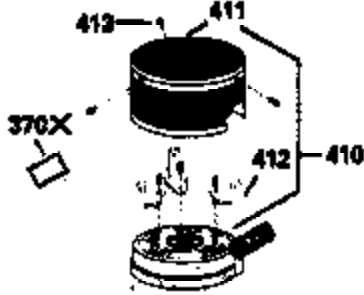

ILLUSTRATION SHOWS TYPICAL PARTS ONLY. ORDER BY PART NUMBER. PARTS NOT LISTED ARE SUPPLIED BY OEM.

VIEW 3 OF 3

Ref #	Part Number	Qty	Description
19	31361		Spring, Extension
53	31745		Washer, Tang
54	31787		Washer, Flat
55	35667		Shaft, P.T.O.
56	31746		Gear, Worm, Left-hand helix
57	31749		Ring, Retaining
58	31744		Seal, Oil
59	31747		Washer, Flat
69	35261		* Gasket, Mounting flange
70A	33521D		Flange Ass'y. (Incl.58,72,72A,73,75,8 0,311)
87	650492		Screw, 1/4-20 x 2-1/4"
182	6201		Screw, 1/4-28 x 7/8"
185	31384A		Pipe, Intake (Incl. 224)
186	34358		Link, Governor spring
223	650451		Screw, 1/4-20 x 1"
238	650932		Screw, 10-32 x 49/64"
239	34338		* Gasket, Air cleaner
241	35797		Collar, Air cleaner
245	35066		Filter, Air cleaner
246D	35435		Filter, Pre-Air (Optional)
250A	35065		Cover Assy., Air cleaner
260	35393		Housing, Blower
277	650795		Screw, 1/4-20 x 2-1/4" (Use as requir ed)
277A	30063		Screw, Torx T-30, 1/4-20 x 1/2" (Use as req.)
354	35025		Staple (Not used on all models)
370C	35167		Decal, Throttle
370G	34387		Decal, Instruction (Optional)
410	730574		Opt.Debris Screen Kit (Incl.370G,411, 412,413)
411	35596		Debris Screen (Optional)
412	35597		Debris Screen Bracket (Optional)
413	650910		Screw, 8-32 x 1/4 (Optional)
415	730162		Muffler Adapter Kit(In.274,277A)(Use as req.)