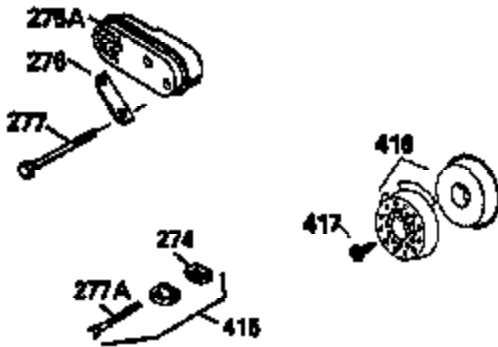

ILLUSTRATION SHOWS TYPICAL PARTS ONLY. ORDER BY PART NUMBER. PARTS NOT LISTED ARE SUPPLIED BY OEM.

VIEW 2 OF 3

Ref #	Part Number	Qty	Description
238	650932		Screw, 10-32 x 49/64"
245	35066		Filter, Air cleaner
246D	35435		Filter, Pre-Air (Optional)
250A	35065		Cover Assy., Air cleaner
287	650884		Screw, 8-32 x 1/2"
298	28763		Screw, 10-32 x 35/64"
300B	34369A		Fuel Tank (Incl. 292 & 301A)
301A	35355		Fuel Cap (Use as required)
354	35025		Staple (Not used on all models)
357	34985		Rope Stop & Staple Assy. (Incl. 354)
370C	35167		Decal, Throttle
370G	34387		Decal, Instruction (Optional)

ILLUSTRATION SHOWS TYPICAL PARTS ONLY. ORDER BY PART NUMBER. PARTS NOT LISTED ARE SUPPLIED BY OEM.

VIEW 3 OF 3

Ref #	Part Number	Qty	Description
19	31361		Spring, Extension
53	31745		Washer, Tang
54	31787		Washer, Flat
55	35667		Shaft, P.T.O.
56	31746		Gear, Worm, Left-hand helix
57	31749		Ring, Retaining
58	31744		Seal, Oil
59	31747		Washer, Flat
69	35261		* Gasket, Mounting flange
70A	33521D		Flange Ass'y. (Incl.58,72,72A,73,75,8 0,311)
87	650492		Screw, 1/4-20 x 2-1/4"
182	6201		Screw, 1/4-28 x 7/8"
185	31384A		Pipe, Intake (Incl. 224)
186	34358		Link, Governor spring
223	650451		Screw, 1/4-20 x 1"
238	650932		Screw, 10-32 x 49/64"
239	34338		* Gasket, Air cleaner
241	35797		Collar, Air cleaner
245	35066		Filter, Air cleaner
246D	35435		Filter, Pre-Air (Optional)
250A	35065		Cover Assy., Air cleaner
260	35393		Housing, Blower
277	650795		Screw, 1/4-20 x 2-1/4" (Use as requir ed)
277A	30063		Screw, Torx T-30, 1/4-20 x 1/2" (Use as req.)
354	35025		Staple (Not used on all models)
370C	35167		Decal, Throttle
370G	34387		Decal, Instruction (Optional)
410	730574		Opt.Debris Screen Kit (Incl.370G,411, 412,413)
411	35596		Debris Screen (Optional)
412	35597		Debris Screen Bracket (Optional)
413	650910		Screw, 8-32 x 1/4 (Optional)
415	730162		Muffler Adapter Kit(In.274,277A)(Use as req.)