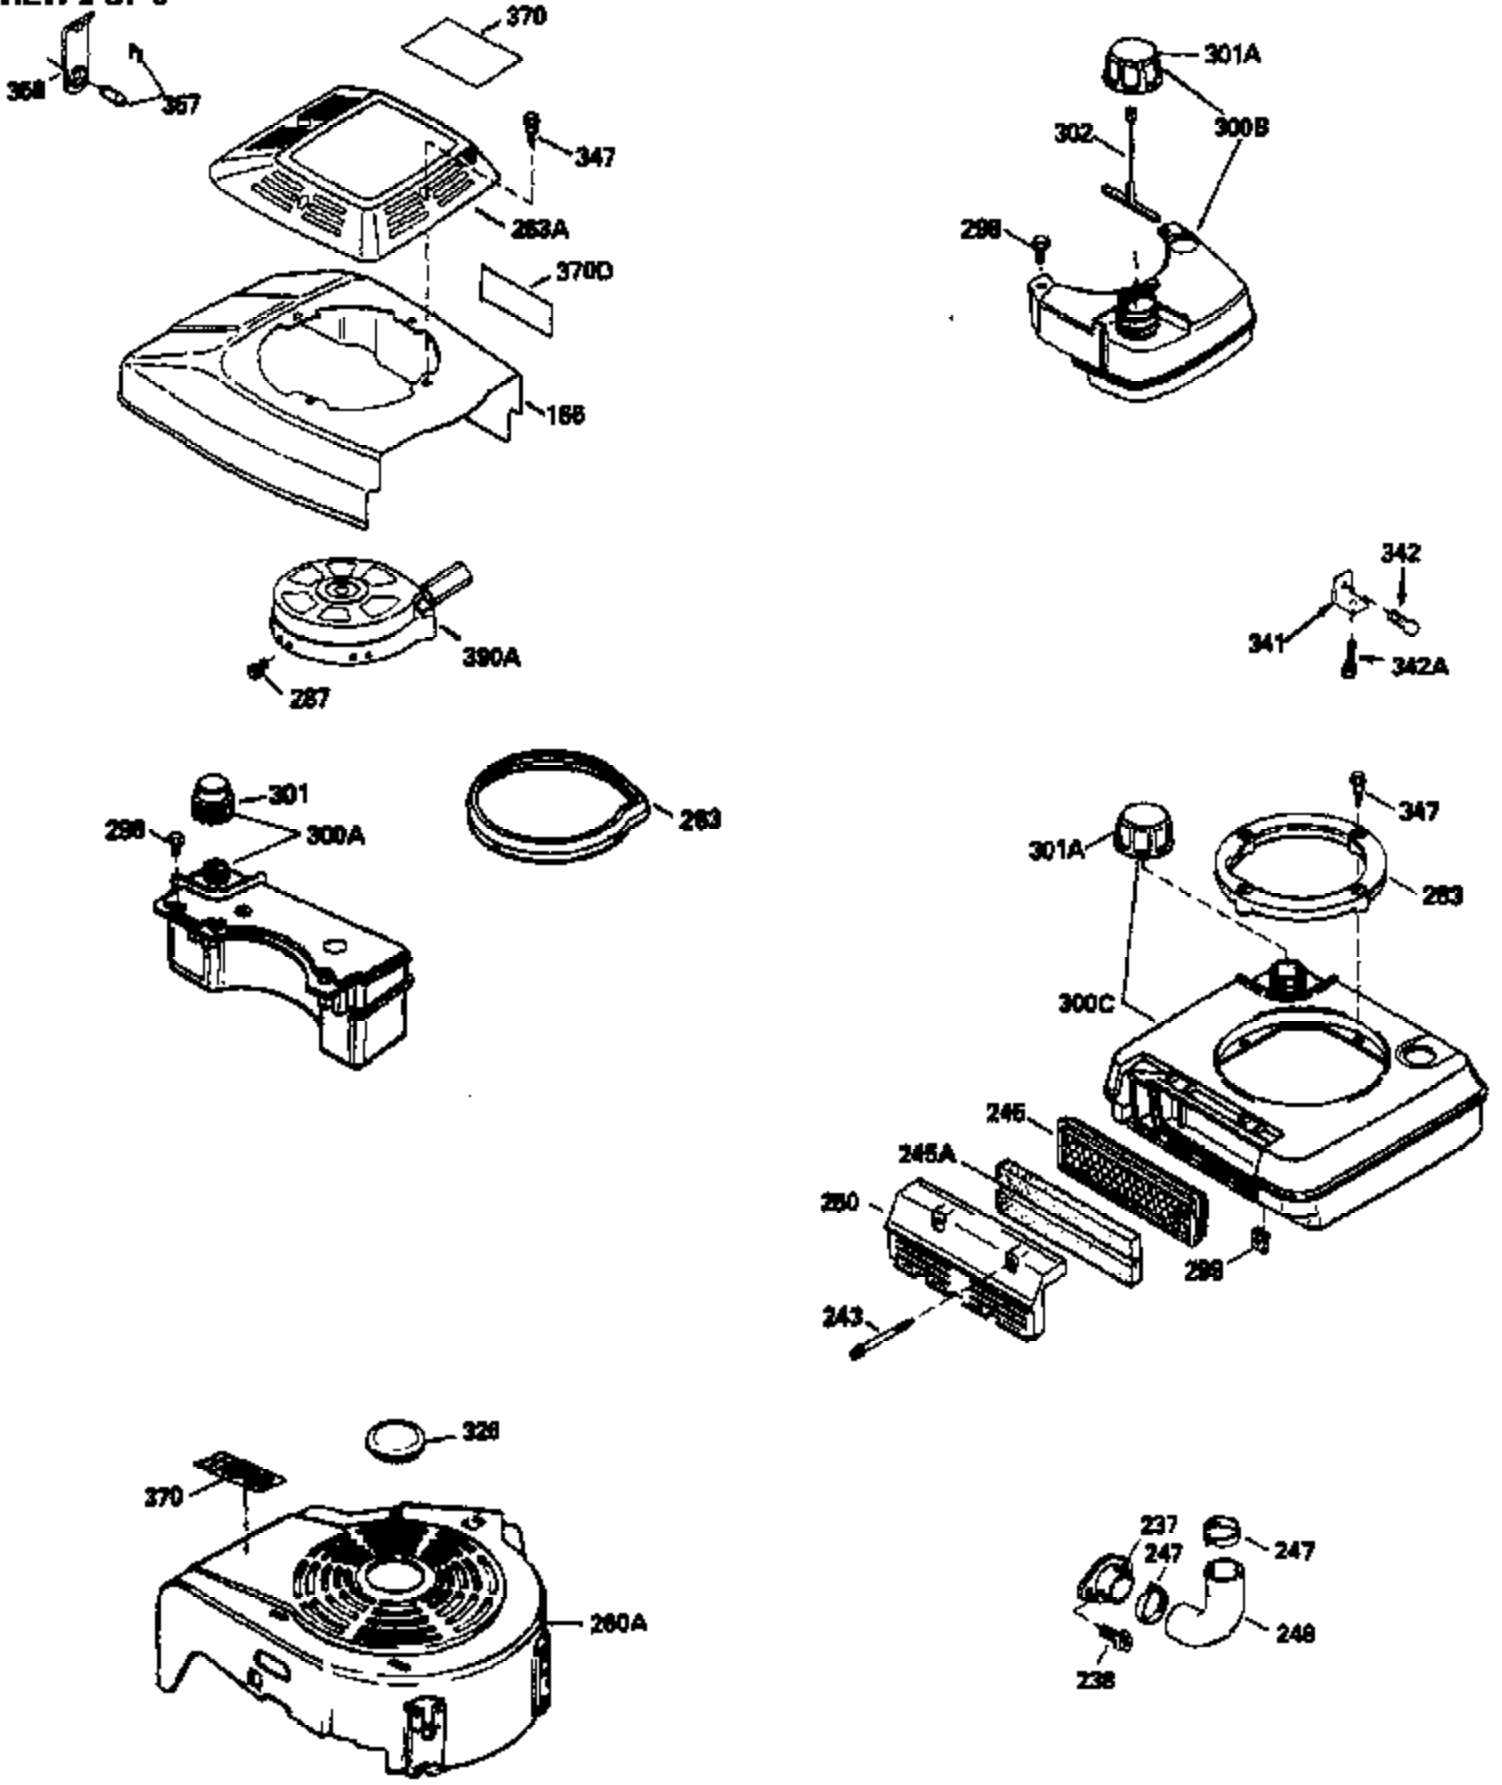

ILLUSTRATION SHOWS TYPICAL PARTS ONLY. ORDER BY PART NUMBER. PARTS NOT LISTED ARE SUPPLIED BY OEM.

VIEW 2 OF 3

Ref #	Part Number	Qty	Description
238	650932		Screw, 10-32 x 49/64"
245	35066		Filter, Air cleaner
246D	35435		Filter, Pre-Air (Optional)
250A	35065		Cover Assy., Air cleaner
287	650884		Screw, 8-32 x 1/2"
298	28763		Screw, 10-32 x 35/64"
300B	34369A		Fuel Tank (Incl. 292 & 301A)
301A	35355		Fuel Cap (Use as required)
354	35025		Staple (Not used on all models)
357	34985		Rope Stop & Staple Assy. (Incl. 354)
370C	35167		Decal, Throttle
370G	34387		Decal, Instruction (Optional)