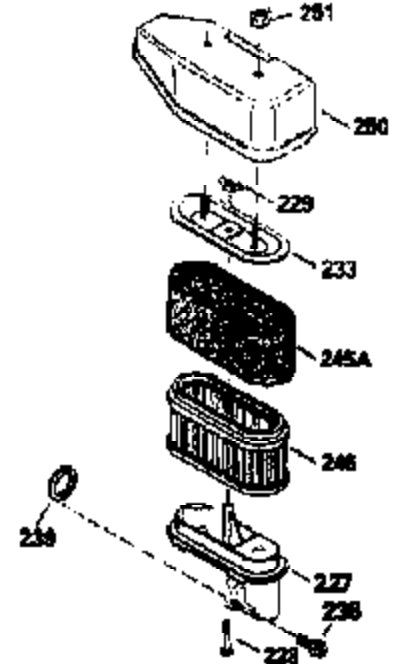

ILLUSTRATION SHOWS TYPICAL PARTS ONLY. ORDER BY PART NUMBER. PARTS NOT LISTED ARE SUPPLIED BY OEM.

VIEW 2 OF 3

Ref #	Part Number	Qty	Description
238	650932		Screw, 10-32 x 49/64"
245	35066		Filter, Air cleaner
246D	35435		Filter, Pre-Air (Optional)
250A	35065		Cover Assy., Air cleaner
287	650884		Screw, 8-32 x 1/2"
298	28763		Screw, 10-32 x 35/64"
300B	34369A		Fuel Tank (Incl. 292 & 301A)
301A	35355		Fuel Cap (Use as required)
354	35025		Staple (Not used on all models)
357	34985		Rope Stop & Staple Assy. (Incl. 354)
370C	35167		Decal, Throttle
370G	34387		Decal, Instruction (Optional)

ILLUSTRATION SHOWS TYPICAL PARTS ONLY. ORDER BY PART NUMBER. PARTS NOT LISTED ARE SUPPLIED BY OEM.

VIEW 3 OF 3

Ref #	Part Number	Qty	Description
19	31361		Spring, Extension
53	31745		Washer, Tang
54	31787		Washer, Flat
55	35667		Shaft, P.T.O.
56	31746		Gear, Worm, Left-hand helix
57	31749		Ring, Retaining
58	31744		Seal, Oil
59	31747		Washer, Flat
69	35261		* Gasket, Mounting flange
70A	33521D		Flange Ass'y. (Incl.58,72,72A,73,75,8 0,311)
87	650492		Screw, 1/4-20 x 2-1/4"
182	6201		Screw, 1/4-28 x 7/8"
185	31384A		Pipe, Intake (Incl. 224)
186	34358		Link, Governor spring
223	650451		Screw, 1/4-20 x 1"
238	650932		Screw, 10-32 x 49/64"
239	34338		* Gasket, Air cleaner
241	35797		Collar, Air cleaner
245	35066		Filter, Air cleaner
246D	35435		Filter, Pre-Air (Optional)
250A	35065		Cover Assy., Air cleaner
260	35393		Housing, Blower
277	650795		Screw, 1/4-20 x 2-1/4" (Use as requir ed)
277A	30063		Screw, Torx T-30, 1/4-20 x 1/2" (Use as req.)
354	35025		Staple (Not used on all models)
370C	35167		Decal, Throttle
370G	34387		Decal, Instruction (Optional)
410	730574		Opt.Debris Screen Kit (Incl.370G,411, 412,413)
411	35596		Debris Screen (Optional)
412	35597		Debris Screen Bracket (Optional)
413	650910		Screw, 8-32 x 1/4 (Optional)
415	730162		Muffler Adapter Kit(In.274,277A)(Use as req.)