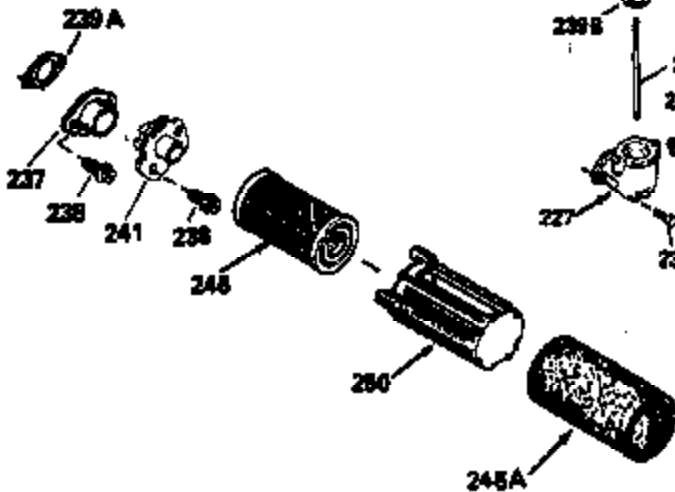

ILLUSTRATION SHOWS TYPICAL PARTS ONLY. ORDER BY PART NUMBER. PARTS NOT LISTED ARE SUPPLIED BY OEM.

VIEW 2 OF 3

Ref #	Part Number	Qty	Description
238	650932		Screw, 10-32 x 49/64"
245	35066		Filter, Air cleaner
246D	35435		Filter, Pre-Air (Optional)
250A	35065		Cover Assy., Air cleaner
287	650884		Screw, 8-32 x 1/2"
298	28763		Screw, 10-32 x 35/64"
300B	34369A		Fuel Tank (Incl. 292 & 301A)
301A	35355		Fuel Cap (Use as required)
354	35025		Staple (Not used on all models)
357	34985		Rope Stop & Staple Assy. (Incl. 354)
370C	35167		Decal, Throttle
370G	34387		Decal, Instruction (Optional)

ILLUSTRATION SHOWS TYPICAL PARTS ONLY. ORDER BY PART NUMBER. PARTS NOT LISTED ARE SUPPLIED BY OEM.

VIEW 3 OF 3

Ref #	Part Number	Qty	Description
19	31361		Spring, Extension
53	31745		Washer, Tang
54	31787		Washer, Flat
55	35667		Shaft, P.T.O.
56	31746		Gear, Worm, Left-hand helix
57	31749		Ring, Retaining
58	31744		Seal, Oil
59	31747		Washer, Flat
69	35261		* Gasket, Mounting flange
70A	33521D		Flange Ass'y. (Incl.58,72,72A,73,75,8 0,311)
87	650492		Screw, 1/4-20 x 2-1/4"
182	6201		Screw, 1/4-28 x 7/8"
185	31384A		Pipe, Intake (Incl. 224)
186	34358		Link, Governor spring
223	650451		Screw, 1/4-20 x 1"
238	650932		Screw, 10-32 x 49/64"
239	34338		* Gasket, Air cleaner
241	35797		Collar, Air cleaner
245	35066		Filter, Air cleaner
246D	35435		Filter, Pre-Air (Optional)
250A	35065		Cover Assy., Air cleaner
260	35393		Housing, Blower
277	650795		Screw, 1/4-20 x 2-1/4" (Use as requir ed)
277A	30063		Screw, Torx T-30, 1/4-20 x 1/2" (Use as req.)
354	35025		Staple (Not used on all models)
370C	35167		Decal, Throttle
370G	34387		Decal, Instruction (Optional)
410	730574		Opt.Debris Screen Kit (Incl.370G,411, 412,413)
411	35596		Debris Screen (Optional)
412	35597		Debris Screen Bracket (Optional)
413	650910		Screw, 8-32 x 1/4 (Optional)
415	730162		Muffler Adapter Kit(In.274,277A)(Use as req.)