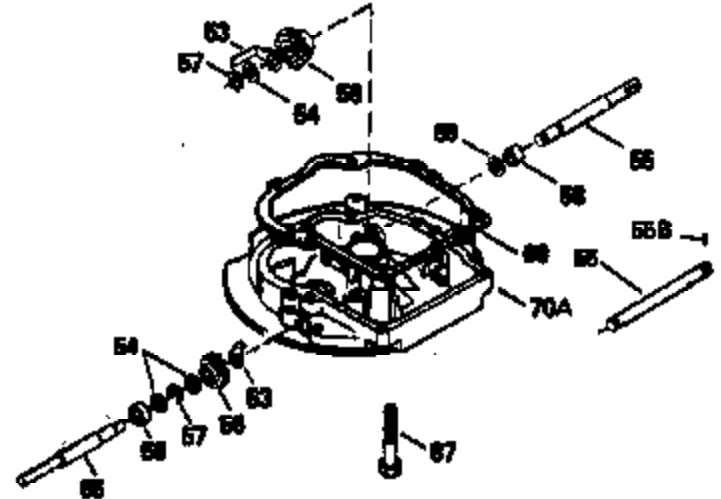

ILLUSTRATION SHOWS TYPICAL PARTS ONLY. ORDER BY PART NUMBER. PARTS NOT LISTED ARE SUPPLIED BY OEM.

VIEW 2 OF 3

Ref #	Part Number	Qty	Description
238	650932		Screw, 10-32 x 49/64"
245	35066		Filter, Air cleaner
246D	35435		Filter, Pre-Air (Optional)
250A	35065		Cover Assy., Air cleaner
287	650884		Screw, 8-32 x 1/2"
298	28763		Screw, 10-32 x 35/64"
300B	34369A		Fuel Tank (Incl. 292 & 301A)
301A	35355		Fuel Cap (Use as required)
354	35025		Staple (Not used on all models)
357	34985		Rope Stop & Staple Assy. (Incl. 354)
370C	35167		Decal, Throttle
370G	34387		Decal, Instruction (Optional)

ILLUSTRATION SHOWS TYPICAL PARTS ONLY. ORDER BY PART NUMBER. PARTS NOT LISTED ARE SUPPLIED BY OEM.

VIEW 3 OF 3

Ref #	Part Number	Qty	Description
19	31361		Spring, Extension
53	31745		Washer, Tang
54	31787		Washer, Flat
55	35667		Shaft, P.T.O.
56	31746		Gear, Worm, Left-hand helix
57	31749		Ring, Retaining
58	31744		Seal, Oil
59	31747		Washer, Flat
69	35261		* Gasket, Mounting flange
70A	33521D		Flange Ass'y. (Incl.58,72,72A,73,75,8 0,311)
87	650492		Screw, 1/4-20 x 2-1/4"
182	6201		Screw, 1/4-28 x 7/8"
185	31384A		Pipe, Intake (Incl. 224)
186	34358		Link, Governor spring
223	650451		Screw, 1/4-20 x 1"
238	650932		Screw, 10-32 x 49/64"
239	34338		* Gasket, Air cleaner
241	35797		Collar, Air cleaner
245	35066		Filter, Air cleaner
246D	35435		Filter, Pre-Air (Optional)
250A	35065		Cover Assy., Air cleaner
260	35393		Housing, Blower
277	650795		Screw, 1/4-20 x 2-1/4" (Use as requir ed)
277A	30063		Screw, Torx T-30, 1/4-20 x 1/2" (Use as req.)
354	35025		Staple (Not used on all models)
370C	35167		Decal, Throttle
370G	34387		Decal, Instruction (Optional)
410	730574		Opt.Debris Screen Kit (Incl.370G,411, 412,413)
411	35596		Debris Screen (Optional)
412	35597		Debris Screen Bracket (Optional)
413	650910		Screw, 8-32 x 1/4 (Optional)
415	730162		Muffler Adapter Kit(In.274,277A)(Use as req.)