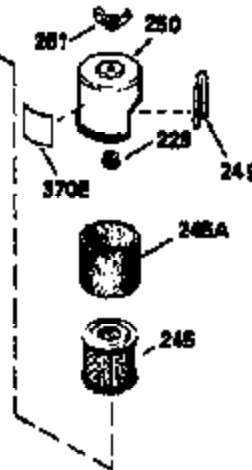

ILLUSTRATION SHOWS TYPICAL PARTS ONLY. ORDER BY PART NUMBER. PARTS NOT LISTED ARE SUPPLIED BY OEM.

VIEW 3 OF 3

Ref #	Part Number	Qty	Description
19	31361		Spring, Extension
53	31745		Washer, Tang
54	31787		Washer, Flat
55	35667		Shaft, P.T.O.
56	31746		Gear, Worm, Left-hand helix
57	31749		Ring, Retaining
58	31744		Seal, Oil
59	31747		Washer, Flat
69	35261		* Gasket, Mounting flange
70A	33521D		Flange Ass'y. (Incl.58,72,72A,73,75,8 0,311)
87	650492		Screw, 1/4-20 x 2-1/4"
182	6201		Screw, 1/4-28 x 7/8"
185	31384A		Pipe, Intake (Incl. 224)
186	34358		Link, Governor spring
223	650451		Screw, 1/4-20 x 1"
238	650932		Screw, 10-32 x 49/64"
239	34338		* Gasket, Air cleaner
241	35797		Collar, Air cleaner
245	35066		Filter, Air cleaner
246D	35435		Filter, Pre-Air (Optional)
250A	35065		Cover Assy., Air cleaner
260	35393		Housing, Blower
277	650795		Screw, 1/4-20 x 2-1/4" (Use as requir ed)
277A	30063		Screw, Torx T-30, 1/4-20 x 1/2" (Use as req.)
354	35025		Staple (Not used on all models)
370C	35167		Decal, Throttle
370G	34387		Decal, Instruction (Optional)
410	730574		Opt.Debris Screen Kit (Incl.370G,411, 412,413)
411	35596		Debris Screen (Optional)
412	35597		Debris Screen Bracket (Optional)
413	650910		Screw, 8-32 x 1/4 (Optional)
415	730162		Muffler Adapter Kit(In.274,277A)(Use as req.)