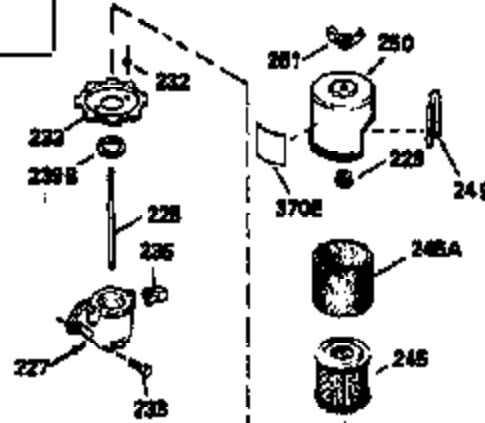

ILLUSTRATION SHOWS TYPICAL PARTS ONLY. ORDER BY PART NUMBER. PARTS NOT LISTED ARE SUPPLIED BY OEM.

VIEW 2 OF 3

Ref #	Part Number	Qty	Description
238	650932		Screw, 10-32 x 49/64"
245	35066		Filter, Air cleaner
246D	35435		Filter, Pre-Air (Optional)
250A	35065		Cover Assy., Air cleaner
287	650884		Screw, 8-32 x 1/2"
298	28763		Screw, 10-32 x 35/64"
300B	34369A		Fuel Tank (Incl. 292 & 301A)
301A	35355		Fuel Cap (Use as required)
354	35025		Staple (Not used on all models)
357	34985		Rope Stop & Staple Assy. (Incl. 354)
370C	35167		Decal, Throttle
370G	34387		Decal, Instruction (Optional)

ILLUSTRATION SHOWS TYPICAL PARTS ONLY. ORDER BY PART NUMBER. PARTS NOT LISTED ARE SUPPLIED BY OEM.

VIEW 3 OF 3

Ref #	Part Number	Qty	Description
19	31361		Spring, Extension
53	31745		Washer, Tang
54	31787		Washer, Flat
55	35667		Shaft, P.T.O.
56	31746		Gear, Worm, Left-hand helix
57	31749		Ring, Retaining
58	31744		Seal, Oil
59	31747		Washer, Flat
69	35261		* Gasket, Mounting flange
70A	33521D		Flange Ass'y. (Incl.58,72,72A,73,75,8 0,311)
87	650492		Screw, 1/4-20 x 2-1/4"
182	6201		Screw, 1/4-28 x 7/8"
185	31384A		Pipe, Intake (Incl. 224)
186	34358		Link, Governor spring
223	650451		Screw, 1/4-20 x 1"
238	650932		Screw, 10-32 x 49/64"
239	34338		* Gasket, Air cleaner
241	35797		Collar, Air cleaner
245	35066		Filter, Air cleaner
246D	35435		Filter, Pre-Air (Optional)
250A	35065		Cover Assy., Air cleaner
260	35393		Housing, Blower
277	650795		Screw, 1/4-20 x 2-1/4" (Use as requir ed)
277A	30063		Screw, Torx T-30, 1/4-20 x 1/2" (Use as req.)
354	35025		Staple (Not used on all models)
370C	35167		Decal, Throttle
370G	34387		Decal, Instruction (Optional)
410	730574		Opt.Debris Screen Kit (Incl.370G,411, 412,413)
411	35596		Debris Screen (Optional)
412	35597		Debris Screen Bracket (Optional)
413	650910		Screw, 8-32 x 1/4 (Optional)
415	730162		Muffler Adapter Kit(In.274,277A)(Use as req.)