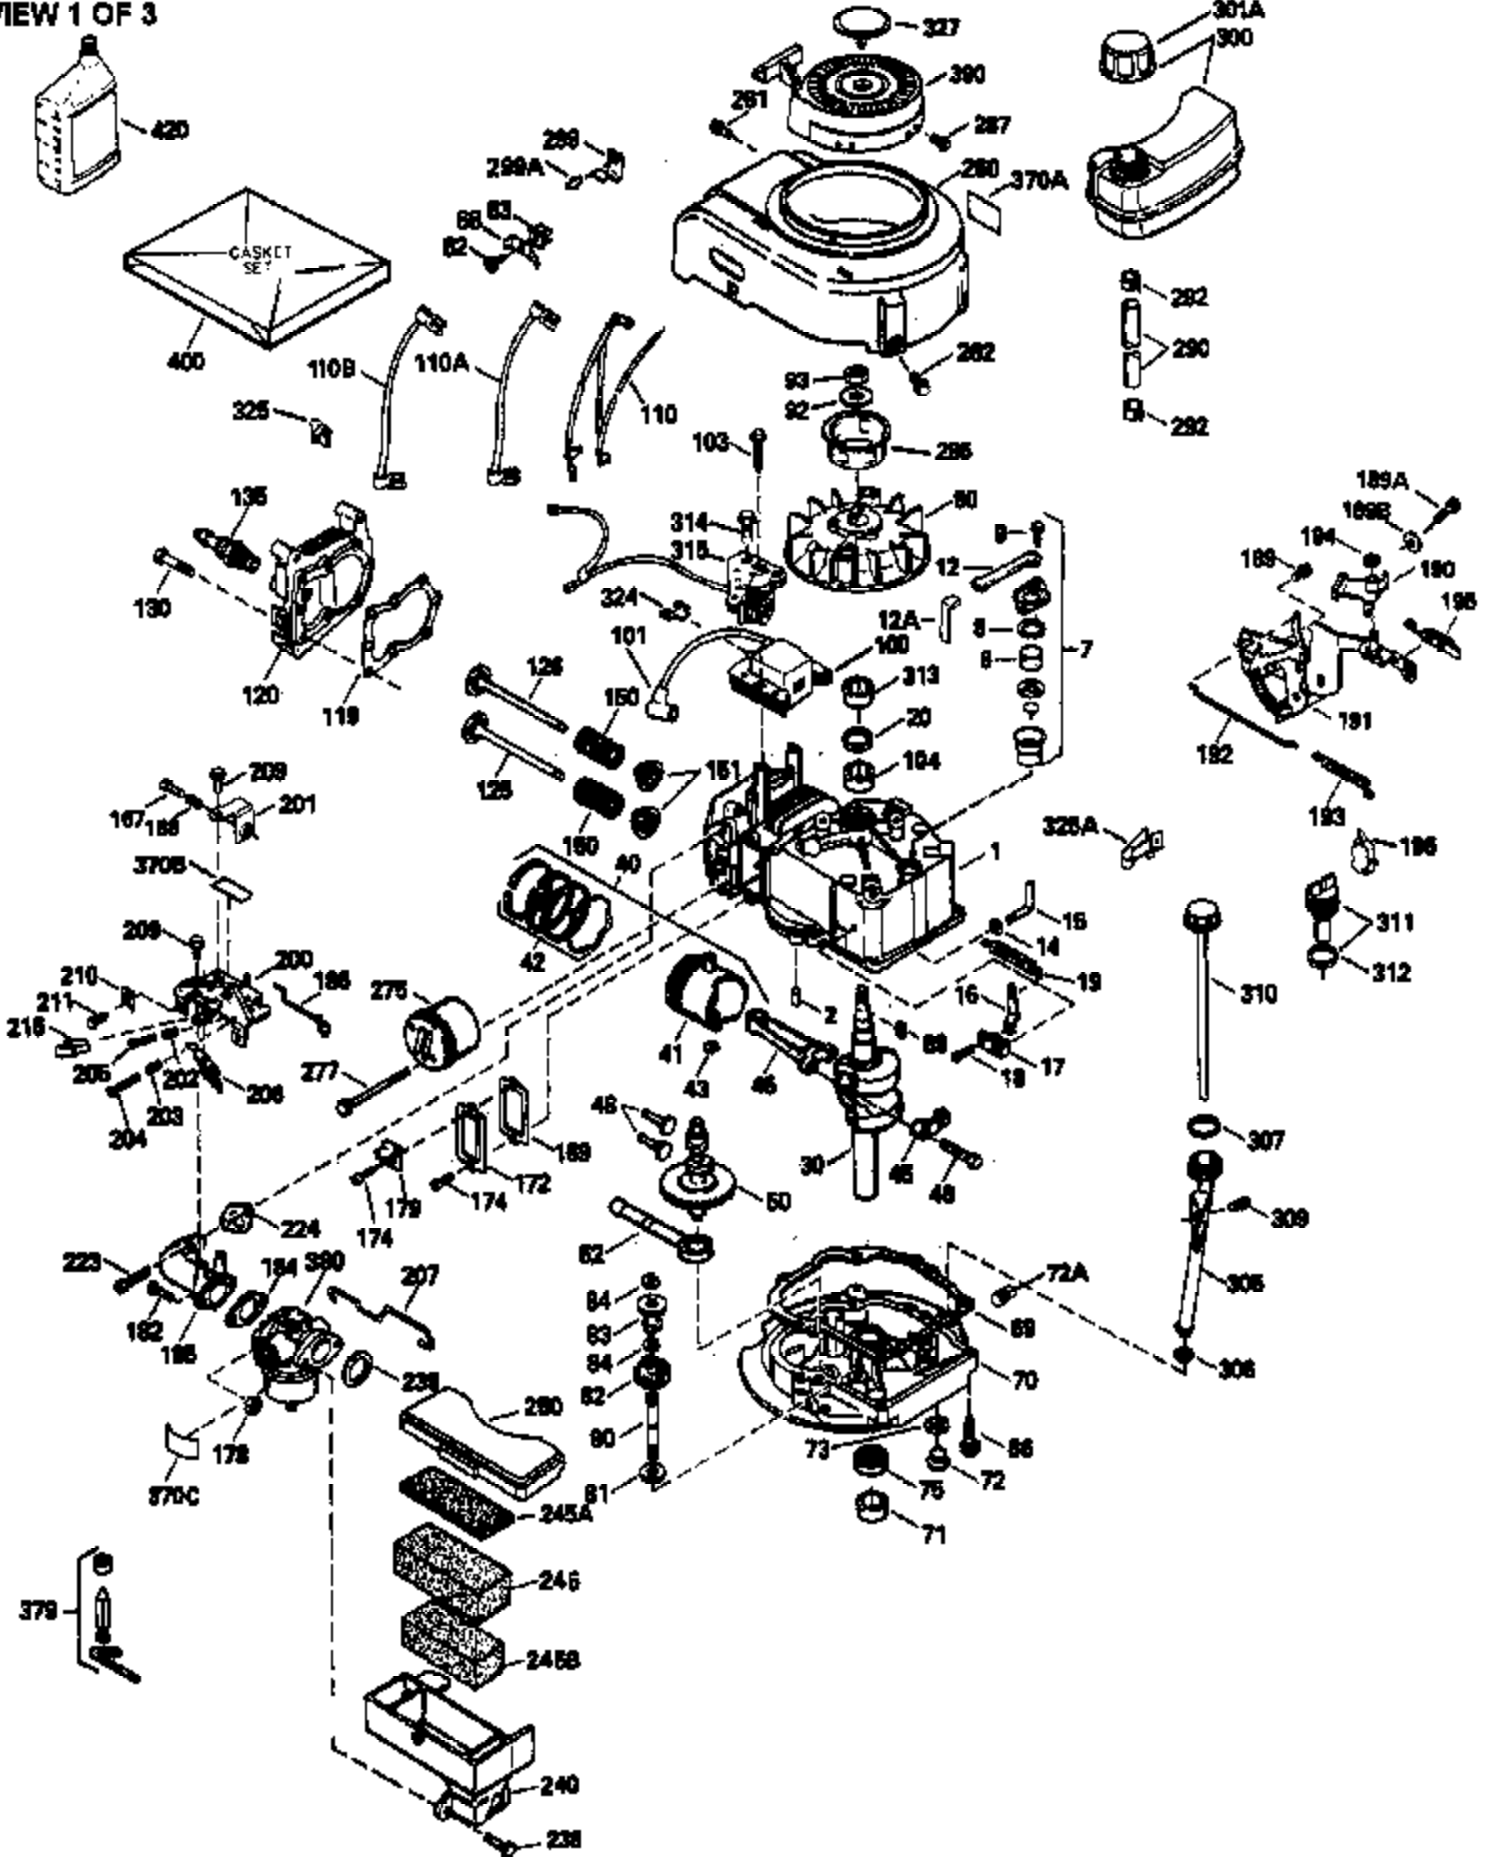

ILLUSTRATION SHOWS TYPICAL PARTS ONLY. ORDER BY PART NUMBER. PARTS NOT LISTED ARE SUPPLIED BY OEM.
VIEW 1 OF 3