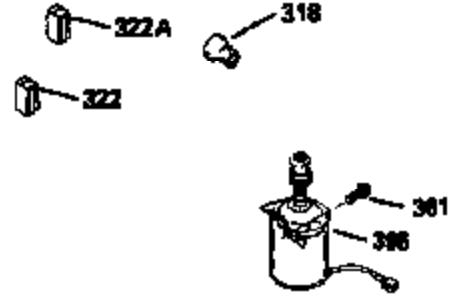

ILLUSTRATION SHOWS TYPICAL PARTS ONLY. ORDER BY PART NUMBER. PARTS NOT LISTED ARE SUPPLIED BY OEM.

VIEW 3 OF 3

Ref #	Part Number	Qty	Description
19	31361		Spring, Extension
53	31745		Washer, Tang
54	31787		Washer, Flat
55	35667		Shaft, P.T.O.
56	31746		Gear, Worm, Left-hand helix
57	31749		Ring, Retaining
58	31744		Seal, Oil
59	31747		Washer, Flat
69	35261		* Gasket, Mounting flange
70A	33521D		Flange Ass'y. (Incl.58,72,72A,73,75,8 0,311)
87	650492		Screw, 1/4-20 x 2-1/4"
182	6201		Screw, 1/4-28 x 7/8"
185	31384A		Pipe, Intake (Incl. 224)
186	34358		Link, Governor spring
223	650451		Screw, 1/4-20 x 1"
238	650932		Screw, 10-32 x 49/64"
239	34338		* Gasket, Air cleaner
241	35797		Collar, Air cleaner
245	35066		Filter, Air cleaner
246D	35435		Filter, Pre-Air (Optional)
250A	35065		Cover Assy., Air cleaner
260	35393		Housing, Blower
277	650795		Screw, 1/4-20 x 2-1/4" (Use as requir ed)
277A	30063		Screw, Torx T-30, 1/4-20 x 1/2" (Use as req.)
354	35025		Staple (Not used on all models)
370C	35167		Decal, Throttle
370G	34387		Decal, Instruction (Optional)
410	730574		Opt.Debris Screen Kit (Incl.370G,411, 412,413)
411	35596		Debris Screen (Optional)
412	35597		Debris Screen Bracket (Optional)
413	650910		Screw, 8-32 x 1/4 (Optional)
415	730162		Muffler Adapter Kit(In.274,277A)(Use as req.)