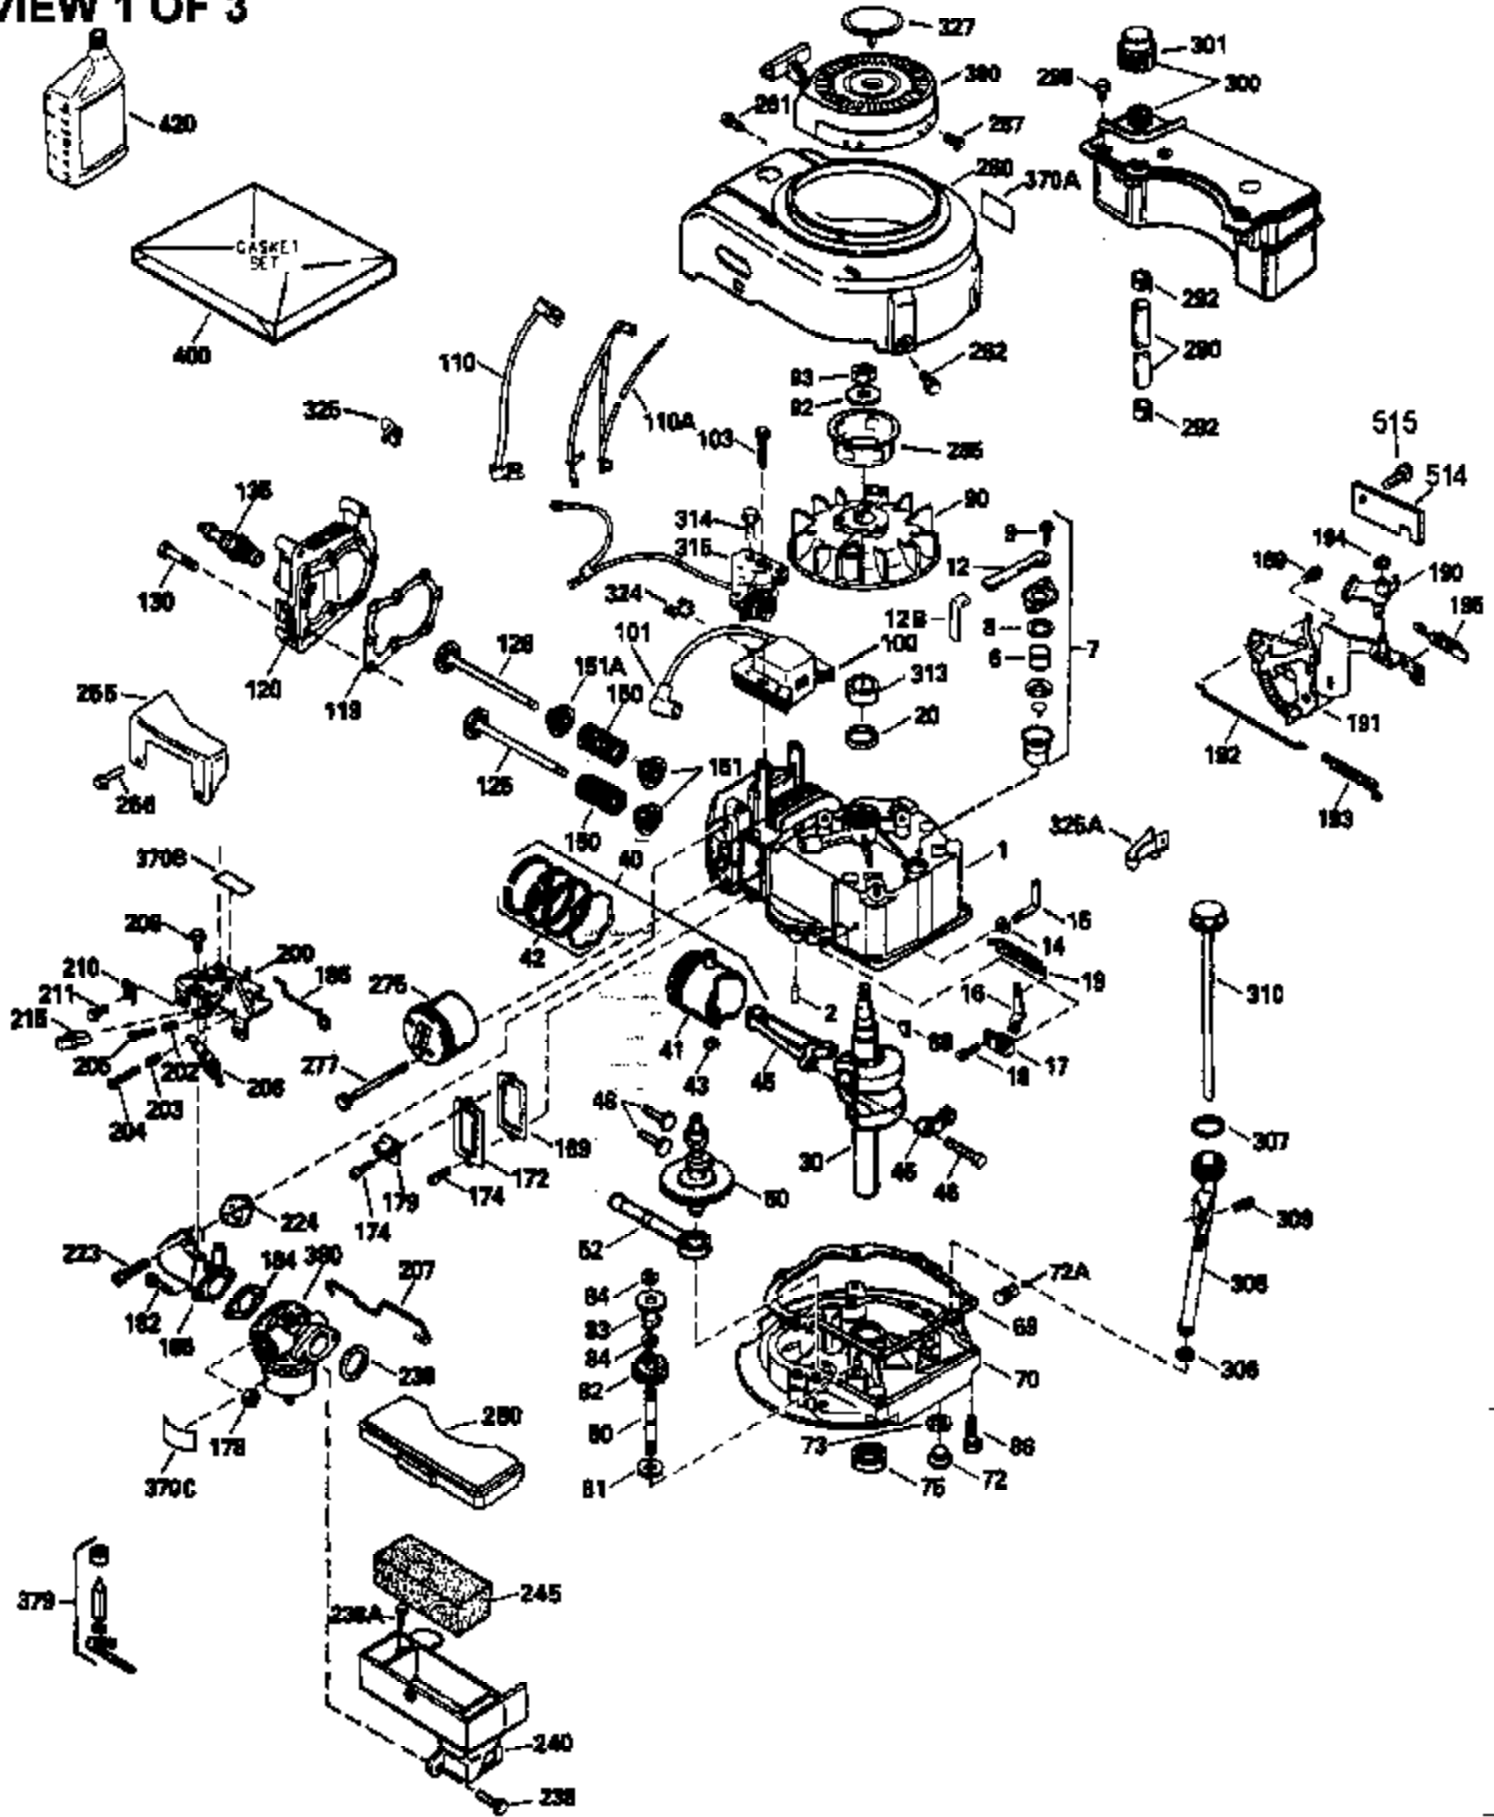

VIEW 1 OF 3

Engine Parts List #1

Ref #	Part Number	Qty	Description
	1 35513		Cylinder (Incl. 2 & 20) (2-5/8" Bore)
	2 26727		Pin, Dowel
	6 33734		Element, Breather
	7 34214A		Breather Ass'y. (Incl. 6, 8, 9, 12 , & 12A)
	8 33735		* Gasket, Breather
	9 30200		Screw, 10-24 x 9/16"
	12 33886		Tube, Breather
	12A 34695		Elbow, Breather tube
	14 28277		Washer, Flat
	15 30589		Rod, Governor (Incl. 14)
	16 31383A		Lever, Governor
	17 31335		Clamp, Governor lever
	18 650548		Screw, 8-32 x 5/16"
	19 31361		Spring, Extension
	20 32600		Seal, Oil
	30 35860		Crankshaft
	40 35544		Piston, Pin & Ring Set (Std.) (2-5/8" Bore)
	40 35545		Piston, Pin & Ring Set (.010" OS)
	40 35546		Piston, Pin & Ring Set (.020" OS)
	41 35541		Piston & Pin Ass'y. (Incl. 43)(Std.) (2-5/8")
	41 35542		Piston & Pin Ass'y. (Incl. 43) (.010" OS)
	41 35543		Piston & Pin Ass'y. (Incl. 43) (.020" OS)
	42 35547		Ring Set (Std.) (2-5/8" Bore)
	42 35548		Ring Set (.010" OS)
	42 35549		Ring Set (.020" OS)
	43 20381		Ring, Piston pin retaining
	45 32875		Rod Assy., Connecting (Incl. 46)
	46 32610A		Bolt, Connecting rod
	48 27241		Lifter, Valve
	50 33553		Camshaft (MCR)
	52 29914		Oil Pump Assy.
	69 35261		* Gasket, Mounting flange
	70 34311C		Flange Ass'y. (Incl. 72, 72A, 73, 75 & 80)
	72 30572		Plug, Oil drain (Incl. 73)
	73 28833		* Drain Plug Gasket (Not req. W/plastic plug)
	75 27897		Seal, Oil
	80 30574		Shaft, Governor
	81 30590A		Washer, Flat
	82 30591		Gear Assy., Governor (Incl. 81)
	83 30588A		Spool, Governor
	84 29193		Ring, Retaining
	86 650488		Screw, 1/4-20 x 1-1/4"
	89 611004		Flywheel Key
	90 611112		Flywheel
	92 650815		Washer, Belleville
	93 650816		Nut, Flywheel
	100 34443A		Solid State Ignition
	100 730207		Magneto-to-Solid State Conv. Kit (Includes solid state module, solid state flywheel key, and instructions.) (Use as required on external ignition engines only.)
	101 610118		Cover, Spark plug (Use as required)
	103 650814		Screw, Torx T-15, 10-24 x 1"
	110 34961		Ground Wire
	118 730194		Rope Guide Kit (Use as required)
	119 33015A		* Gasket, Head
	120 34342		Head, Cylinder
	125 29314B		Intake Valve (Std.) (Incl. 151) (Conventional Ports)