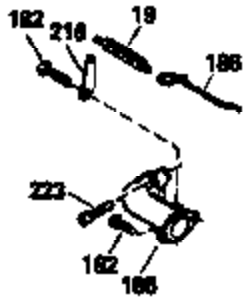

VIEW 3 OF 3

Ref #	Part Number	Qty	Description
12A	34695		Elbow, Breather tube
19	31361		Spring, Extension
69	35261		* Gasket, Mounting flange
118	730194		Rope Guide Kit (Use as required)
182	6201		Screw, 1/4-28 x 7/8"
185	31384A		Pipe, Intake (Incl. 224)
186	34337		Link, Governor spring
206	610973		Terminal (Use as required)
209	30200		Screw, 10-24 x 9/16"
223	650451		Screw, 1/4-20 x 1"
238	650932		Screw, 10-32 x 49/64"
239	34338		* Gasket, Air cleaner
241A	35797		Collar, Air cleaner
245A	35066		Filter, Air cleaner
246E	35435		Filter, Pre-air (Use as required)
250C	35065		Cover Assy., Air cleaner
260B	35478		Housing, Blower
274	26754A		* Gasket, Exhaust (Use as required)
277	650795		Screw, 1/4-20 x 2-1/4" (Use as required)
277	650774		Screw, 1/4-20 x 2-3/8" (Use as required)
277	792005		Screw, 1/4-20 x 2-1/2" (Use as required)
277A	30063		Screw, Torx T-30, 1/4-20 x 1/2" (Use as req.)
287B	650884		Screw, 8-32 x 1/2"
354	35025		Staple (Not used on all models)
370J	34870		Decal, Instruction (Optional)
370H	34387		Decal, Instruction (Optional)
390B	590621		Rewind Starter (Refer to Division 5, Section C, page 34 or Fiche 8A, Grid G-5 for breakdown)
410	730574		Debris Screen Kit(Incl.370H,411-413)(Opt.)
411	35596		Screen, Debris (Optional)
412	35597		Bracket, Debris screen (Optional)
413	650910		Screw, 8-32 x 1/4 (Optional)
415	730162		Muffler Adapter Kit(Incl.274,277)(Use as req)
425	730571		Starter Muff Kit (Incl.370J,426,427)(Opt.)
426	32203		Starter Air Cleaner (Optional)
427	32204		Starter Air Cleaner Bracket (Optional)
436	611006		Stator Plate Ass'y.(Incl.377,378,437, 442-448)
437	30551		Spring, Breaker box cover
438	610947		Cover, Dust
439	610955		Gasket, Stator cover
440	30992		Cam, Breaker
442	610385		Washer
443	610408		Nut, 8-32
444	29181		Breaker Fastening Screw & Washer
445	610593		Condenser Fastening Screw
446	33356		Terminal, Ground