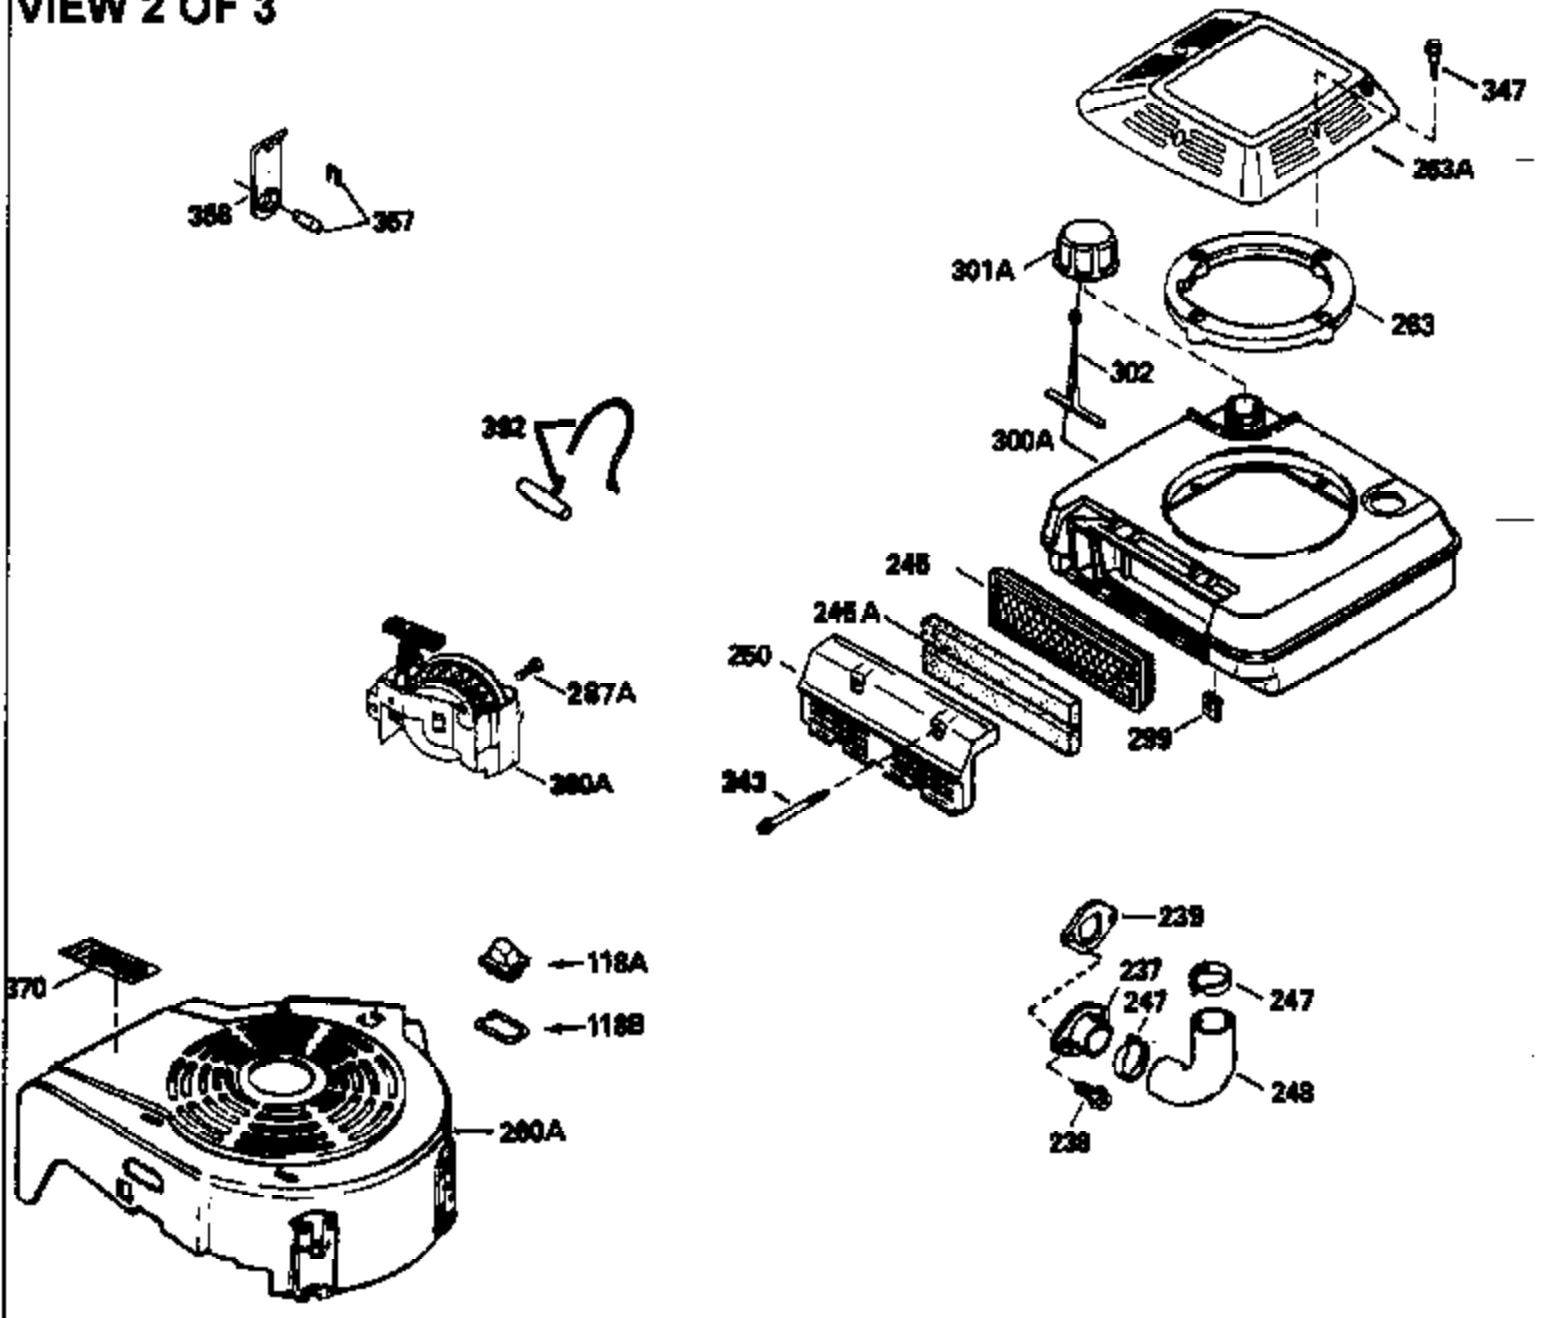

VIEW 2 OF 3

Ref #	Part Number	Qty	Description
12A	34695		Elbow, Breather tube
118	730194		Rope Guide Kit (Use as required)
238	650932		Screw, 10-32 x 49/64"
239	34338		* Gasket, Air cleaner
241A	35797		Collar, Air cleaner
245A	35066		Filter, Air cleaner
246E	35435		Filter, Pre-air (Use as required)
250C	35065		Cover Assy., Air cleaner
260B	35478		Housing, Blower
287B	650884		Screw, 8-32 x 1/2"
287A	650735		Screw, 10-24 x 3/8" (Use as required)
287A			Pop Rivet (3/16" Dia.) (Purchase locally)
301A	35355		Fuel Cap (Use as required)
354	35025		Staple (Not used on all models)
357	34985		Rope Stop & Staple Assy. (Incl. 354)
370J	34870		Decal, Instruction (Optional)
370H	34387		Decal, Instruction (Optional)
390B	590621		Rewind Starter (Refer to Division 5, Section C, page 34 or Fiche 8A, Grid G-5 for breakdown)
425	730571		Starter Muff Kit (Incl.370J,426,427)(Opt.)
426	32203		Starter Air Cleaner (Optional)
427	32204		Starter Air Cleaner Bracket (Optional)
436	611006		Stator Plate Ass'y.(Incl.377,378,437, 442-448)
437	30551		Spring, Breaker box cover
438	610947		Cover, Dust
439	610955		Gasket, Stator cover
440	30992		Cam, Breaker
442	610385		Washer
443	610408		Nut, 8-32
444	29181		Breaker Fastening Screw & Washer
445	610593		Condenser Fastening Screw
446	33356		Terminal, Ground