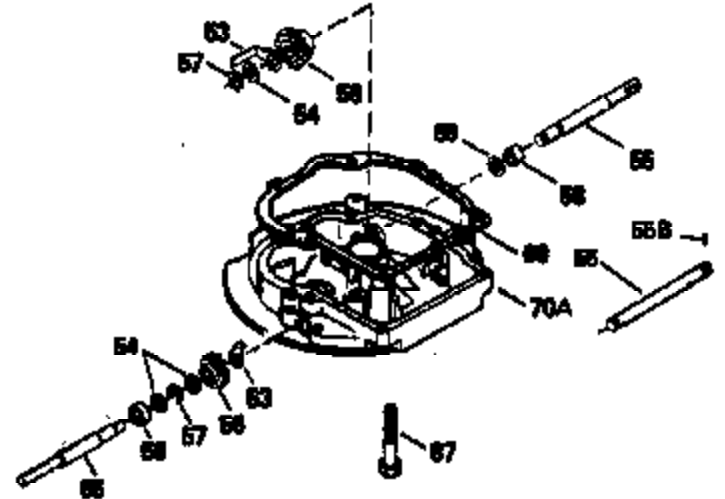

ILLUSTRATION SHOWS TYPICAL PARTS ONLY. ORDER BY PART NUMBER. PARTS NOT LISTED ARE SUPPLIED BY OEM.

VIEW 2 OF 3

Ref #	Part Number	Qty	Description
238	650806	2	Screw, 10-32 x 5/8"
245A	34340	1	Air Cleaner Filter
245	35604	1	Air Cleaner Filter
250	34792	1	Air Cleaner Cover
287	650884	2	Screw, 8-32 x 1/2"
298	28763	3	Screw, 10-32 x 35/64"
301	33032	1	Fuel Cap
370	550223	1	Name Decal

ILLUSTRATION SHOWS TYPICAL PARTS ONLY. ORDER BY PART NUMBER. PARTS NOT LISTED ARE SUPPLIED BY OEM.

VIEW 3 OF 3

Ref #	Part Number	Qty	Description
19	33578	1	Extension Spring
69	35261	1	* Mounting Flange Gasket
182	6201	2	Screw, 1/4-28 x 7/8"
185	31384A	1	Intake Pipe (Incl. 224)
186	34358	1	Governor Link
223	650451	2	Screw, 1/4-20 x 1"
238	650806	2	Screw, 10-32 x 5/8"
239	34338	1	* Air Cleaner Gasket
245	35604	1	Air Cleaner Filter
245A	34340	1	Air Cleaner Filter
250	34792	1	Air Cleaner Cover
260	35484	1	Blower Housing
276	33753	1	Locking Plate
277	650795	2	Screw, 1/4-20 x 2-1/4"