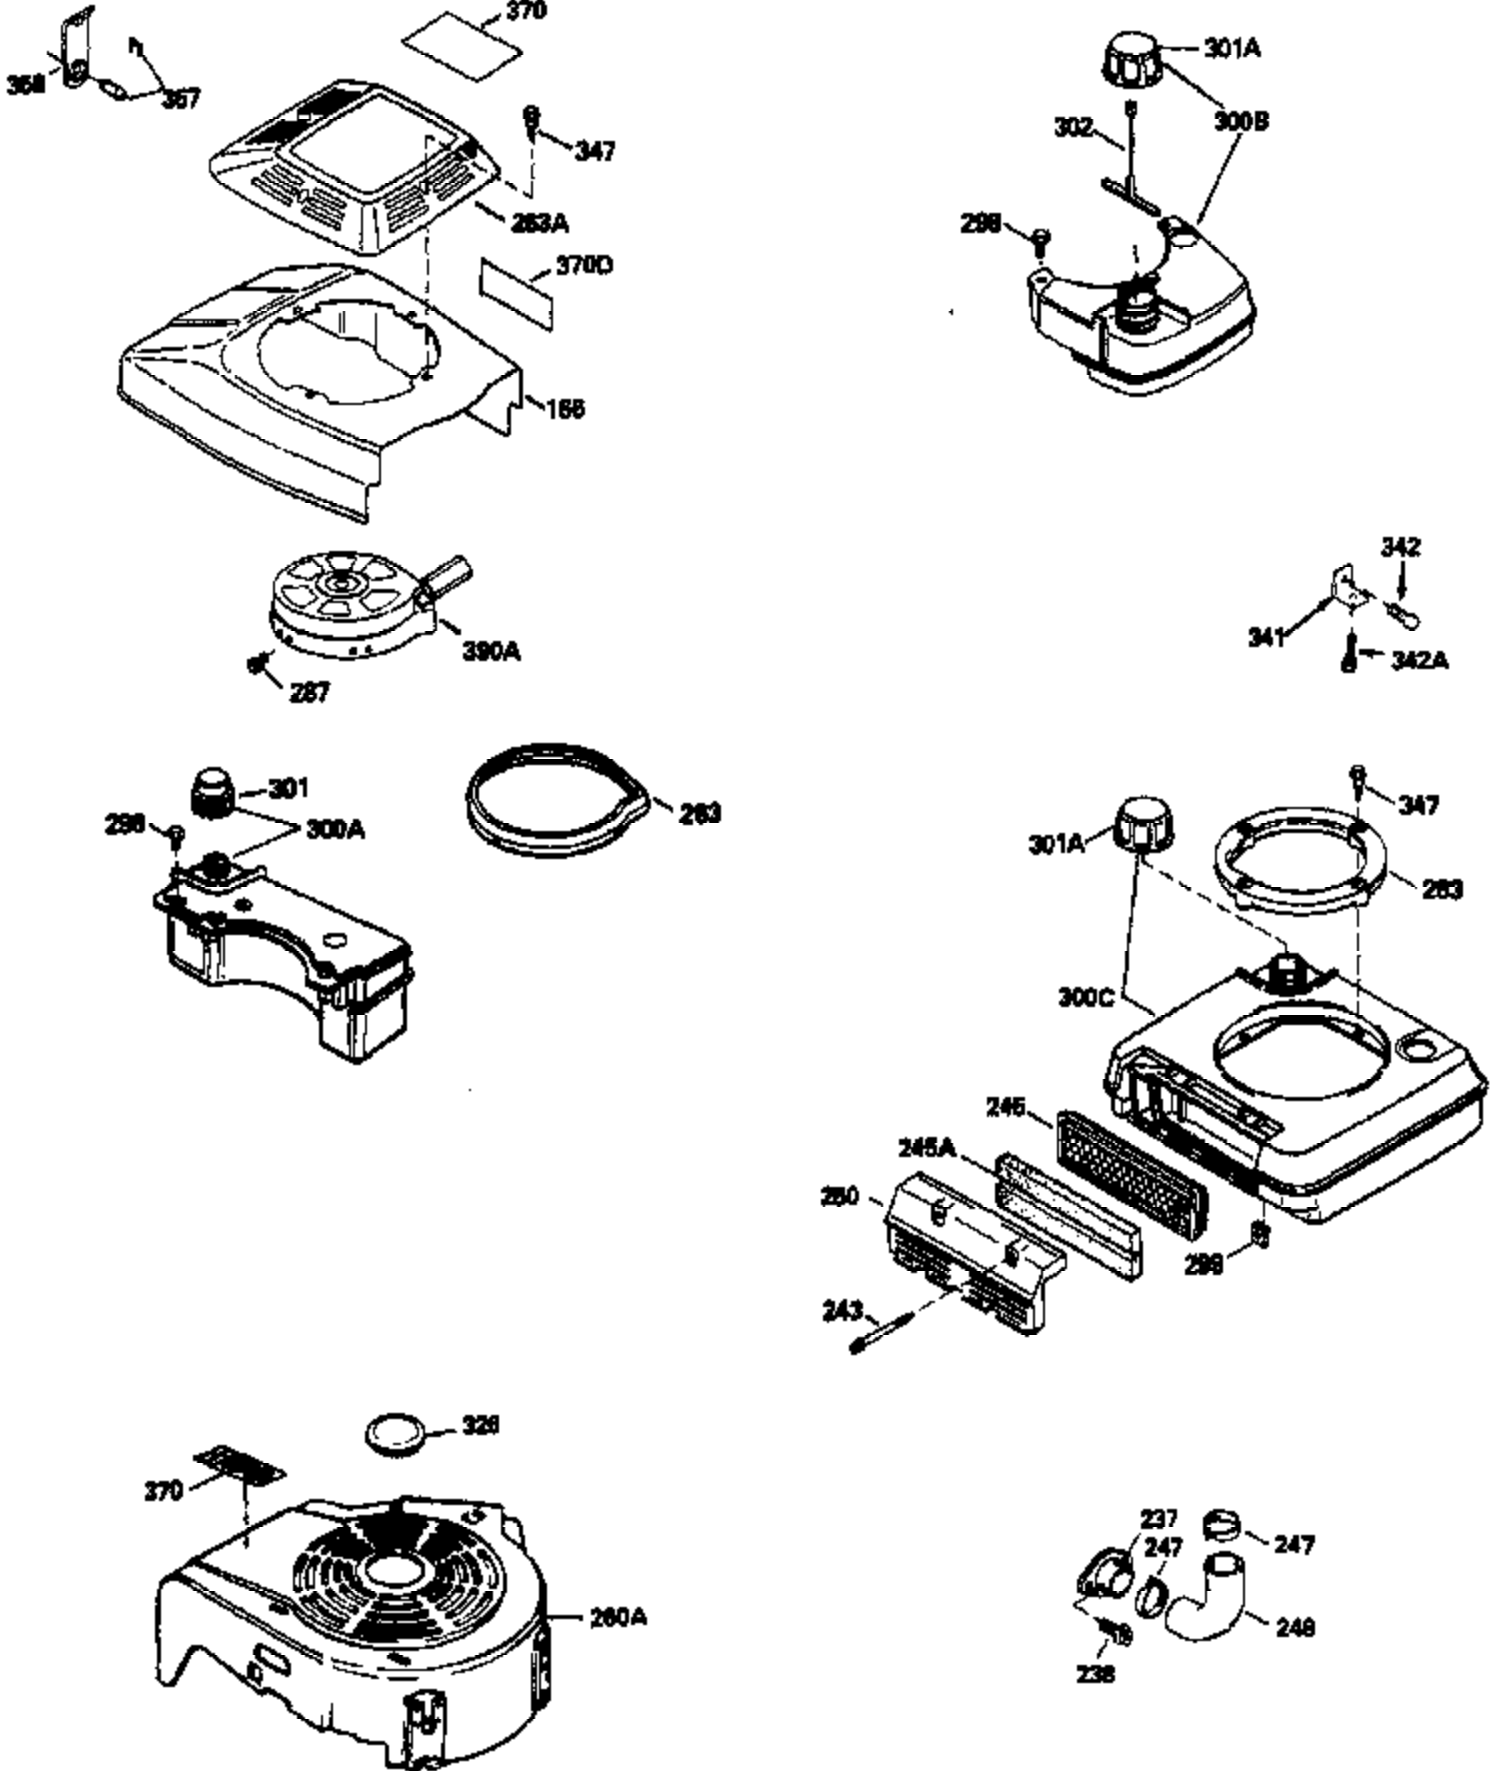

ILLUSTRATION SHOWS TYPICAL PARTS ONLY. ORDER BY PART NUMBER. PARTS NOT LISTED ARE SUPPLIED BY OEM.

VIEW 2 OF 3

Ref #	Part Number	Qty	Description
238	650806	2	Screw, 10-32 x 5/8"
245A	34340	1	Air Cleaner Filter
245	35604	1	Air Cleaner Filter
250	34792	1	Air Cleaner Cover
287	650884	2	Screw, 8-32 x 1/2"
298	28763	3	Screw, 10-32 x 35/64"
301	33032	1	Fuel Cap
370	550223	1	Name Decal