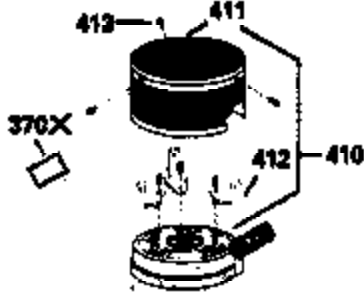

ILLUSTRATION SHOWS TYPICAL PARTS ONLY. ORDER BY PART NUMBER. PARTS NOT LISTED ARE SUPPLIED BY OEM.

VIEW 3 OF 3

Ref #	Part Number	Qty	Description
19	33578	1	Extension Spring
69	35261	1	* Mounting Flange Gasket
182	6201	2	Screw, 1/4-28 x 7/8"
185	31384A	1	Intake Pipe (Incl. 224)
186	34358	1	Governor Link
223	650451	2	Screw, 1/4-20 x 1"
238	650806	2	Screw, 10-32 x 5/8"
239	34338	1	* Air Cleaner Gasket
245	35604	1	Air Cleaner Filter
245A	34340	1	Air Cleaner Filter
250	34792	1	Air Cleaner Cover
260	35484	1	Blower Housing
276	33753	1	Locking Plate
277	650795	2	Screw, 1/4-20 x 2-1/4"