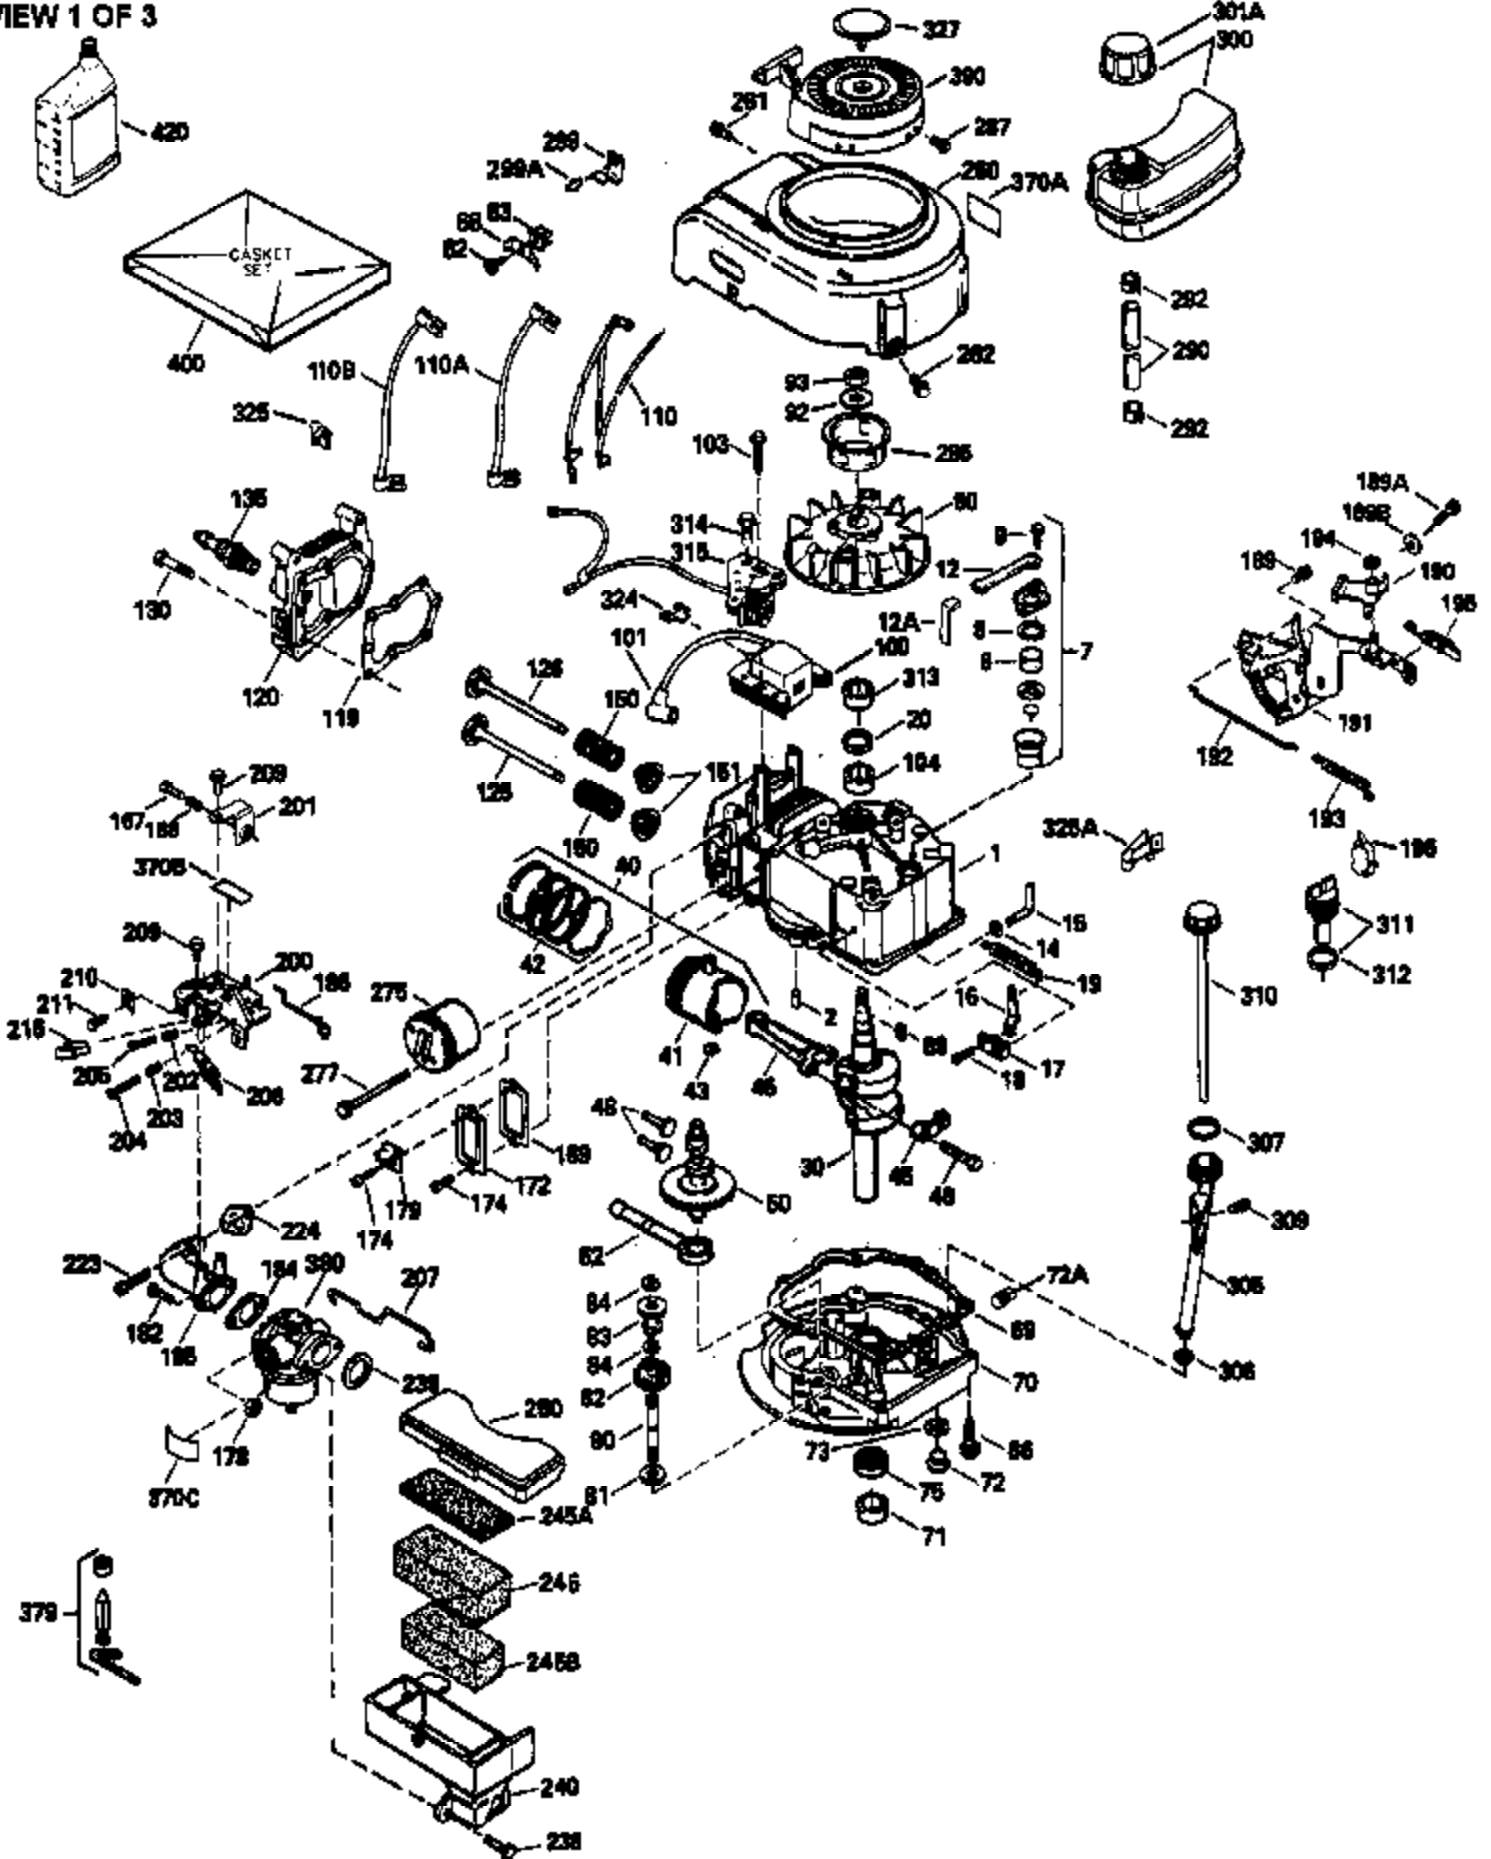

ILLUSTRATION SHOWS TYPICAL PARTS ONLY. ORDER BY PART NUMBER. PARTS NOT LISTED ARE SUPPLIED BY OEM.

VIEW 1 OF 3

Engine Parts List #1

Ref #	Part Number	Qty	Description
1	35154	1	Cylinder (Incl. 2 & 20)
2	26727	2	Dowel Pin
6	33734	1	Breather Element
7	34214A	1	Breather Ass'y. (Incl. 6, 8, 9 & 12)
8	33735	1	* Breather Gasket
9	30200	2	Screw, 10-24 x 9/16"
12	33886	1	Breather Tube
14	28277	1	Washer
15	30589	1	Governor Rod (Incl. 14)
16	31383A	1	Governor Lever
17	31335	1	Governor Lever Clamp
18	650548	1	Screw, 8-32 x 5/16"
19	33578	1	Extension Spring
20	32600	1	Oil Seal
30	34570A	1	Crankshaft
40	35544A	1	Piston, Pin & Ring Set (Std.)
40	35545A	1	Piston, Pin & Ring Set (.010" OS)
40	35546	1	Piston, Pin & Ring Set (.020" OS)
41	35541	1	Piston & Pin Ass'y. (Std.) (Incl. 43)
41	35542	1	Piston & Pin Ass'y. (.010" OS) (Incl. 43)
41	35543	1	Piston & Pin Ass'y. (.020" OS) (Incl. 43)
42	35547A	1	Ring Set (Std.)
42	35548A	1	Ring Set (.010" OS)
42	35549	1	Ring Set (.020" OS)
43	20381	2	Piston Pin Retaining Ring
45	32875	1	Connecting Rod Ass'y. (Incl. 46)
46	32610A	2	Connecting Rod Bolt
48	27241	2	Valve Lifter
50	33553	1	Camshaft (MCR)
52	29914	1	Oil Pump Ass'y.
69	35261	1	* Mounting Flange Gasket
70	34790C	1	Mounting Flange (Incl. 71,72,75 & 80)
71	34837	1	Flange Bushing
72	36083	1	Oil Drain Plug
75	27897	1	Oil Seal
80	30574A	1	Governor Shaft
81	30590A	1	Washer
82	30591	1	Governor Gear Ass'y. (Incl. 81)
83	30588A	1	Governor Spool
84	29193	2	Retaining Ring
86	650488	6	Screw, 1/4-20 x 1-1/4"
89	611004	1	Flywheel Key
90	611112	1	Flywheel
92	650815	1	Belleville Washer
93	650816	1	Flywheel Nut
100	34443A	1	Solid State Ignition
101	610118	1	Spark Plug Cover
103	650814	2	Screw, Torx T-15, 10-24 x 1"
104	34836	1	Cylinder Bushing
110	35181	1	Ground Wire
119	33015A	1	* Cylinder Head Gasket
120	34342	1	Cylinder Head
125	29313C	1	Exhaust Valve (Std.) (Incl. 151)
125	29315C	1	Exhaust Valve (1/32" OS) (Incl. 151)
126	29314B	1	Intake Valve (Std.) (Incl. 151)
126	29315C	1	Intake Valve (1/32" OS) (Incl. 151)
130	6021A	8	Screw, 5/16-18 x 1-1/2"
135	35395	1	Resistor Spark Plug (RJ19LM)