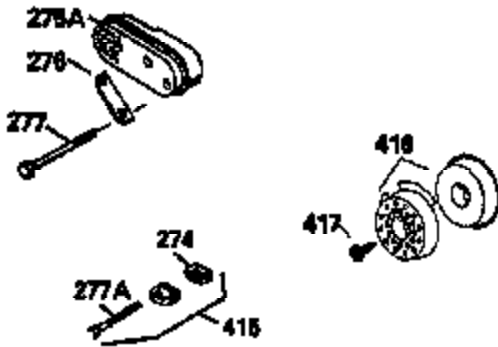

ILLUSTRATION SHOWS TYPICAL PARTS ONLY. ORDER BY PART NUMBER. PARTS NOT LISTED ARE SUPPLIED BY OEM.

VIEW 2 OF 3

Ref #	Part Number	Qty	Description
238	650806	2	Screw, 10-32 x 5/8"
245A	34340	1	Air Cleaner Filter
245	35604	1	Air Cleaner Filter
250	34792	1	Air Cleaner Cover
287	650884	2	Screw, 8-32 x 1/2"
298	28763	3	Screw, 10-32 x 35/64"
301	33032	1	Fuel Cap
370	550223	1	Name Decal

ILLUSTRATION SHOWS TYPICAL PARTS ONLY. ORDER BY PART NUMBER. PARTS NOT LISTED ARE SUPPLIED BY OEM.

VIEW 3 OF 3

Ref #	Part Number	Qty	Description
19	33578	1	Extension Spring
69	35261	1	* Mounting Flange Gasket
182	6201	2	Screw, 1/4-28 x 7/8"
185	31384A	1	Intake Pipe (Incl. 224)
186	34358	1	Governor Link
223	650451	2	Screw, 1/4-20 x 1"
238	650806	2	Screw, 10-32 x 5/8"
239	34338	1	* Air Cleaner Gasket
245	35604	1	Air Cleaner Filter
245A	34340	1	Air Cleaner Filter
250	34792	1	Air Cleaner Cover
260	35484	1	Blower Housing
276	33753	1	Locking Plate
277	650795	2	Screw, 1/4-20 x 2-1/4"