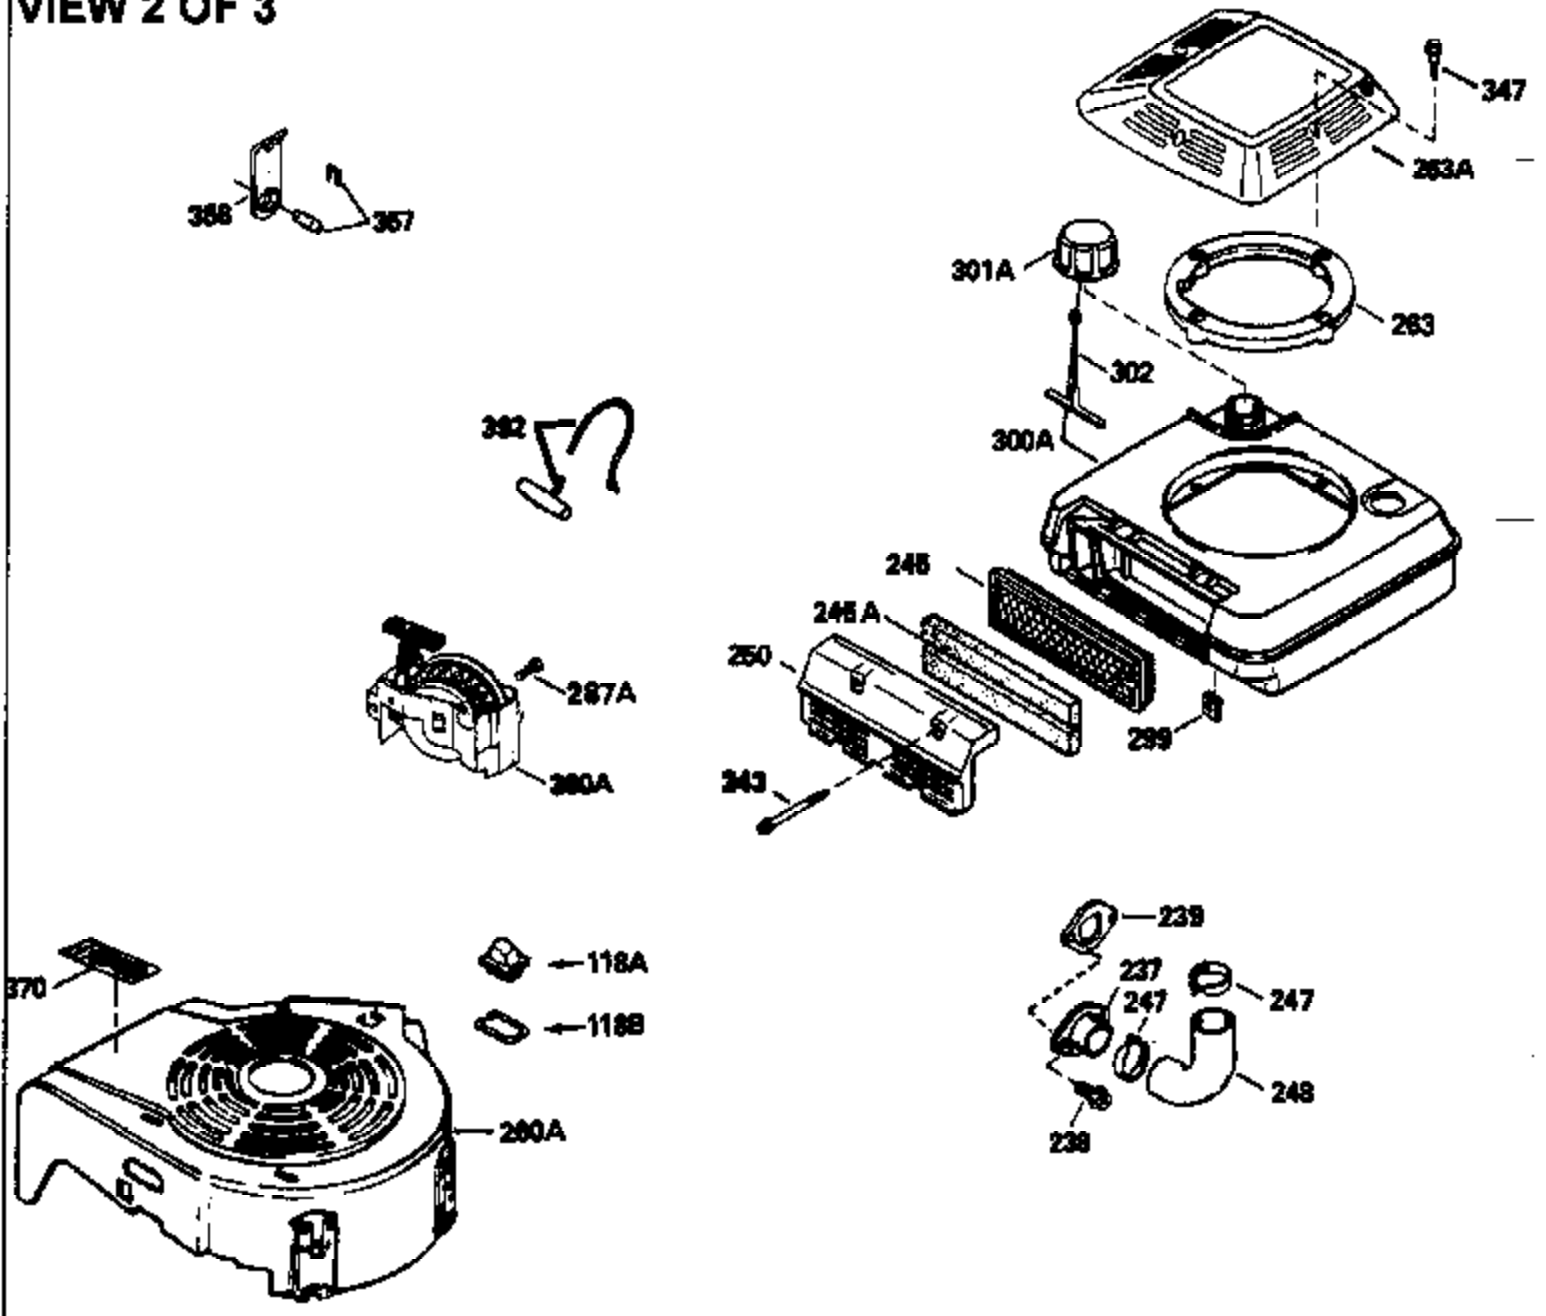

VIEW 2 OF 3

Ref #	Part Number	Qty	Description
118	730194		Rope Guide Kit (Use as required)
167	650688		Screw, 10-32 x 1" (Drilled thru)
168	32924		Spring, Speed adjusting screw
201	33150		Bracket, Over-ride
238	650806		Screw, 10-32 x 5/8"
239	34338		* Gasket, Air cleaner
246E	35435		Filter, Pre-air (Use as required)
246	34340		Element, Air cleaner
250	34341A		Cover, Air cleaner
260B	35526		Housing, Blower
287B	650884		Screw, 8-32 x 1/2"
287A	650735		Screw, 10-24 x 3/8" (Use as required)
287A			Pop Rivet (3/16" Dia.) (Purchase locally)
300A	34476		Fuel Tank (Incl. 292 & 301)
370	550223		Decal, Name
370J	34870		Decal, Instruction (Optional)
370H	34387		Decal, Instruction (Optional)
390B	590635		Rewind Starter (Refer to Division 5, Section C, page 34 or Fiche 8A, Grid G-5 for breakdown)
425	730571		Starter Muff Kit (Incl.370J,426,427)(Opt.)
426	32203		Starter Air Cleaner (Optional)
427	32204		Starter Air Cleaner Bracket (Optional)
436	611006		Stator Plate Ass'y.(Incl.377,378,437, 442-448)
437	30551		Spring, Breaker box cover
438	610947		Cover, Dust
439	610955		Gasket, Stator cover
440	30992		Cam, Breaker
442	610385		Washer
443	610408		Nut, 8-32
444	29181		Breaker Fastening Screw & Washer
445	610593		Condenser Fastening Screw
446	33356		Terminal, Ground