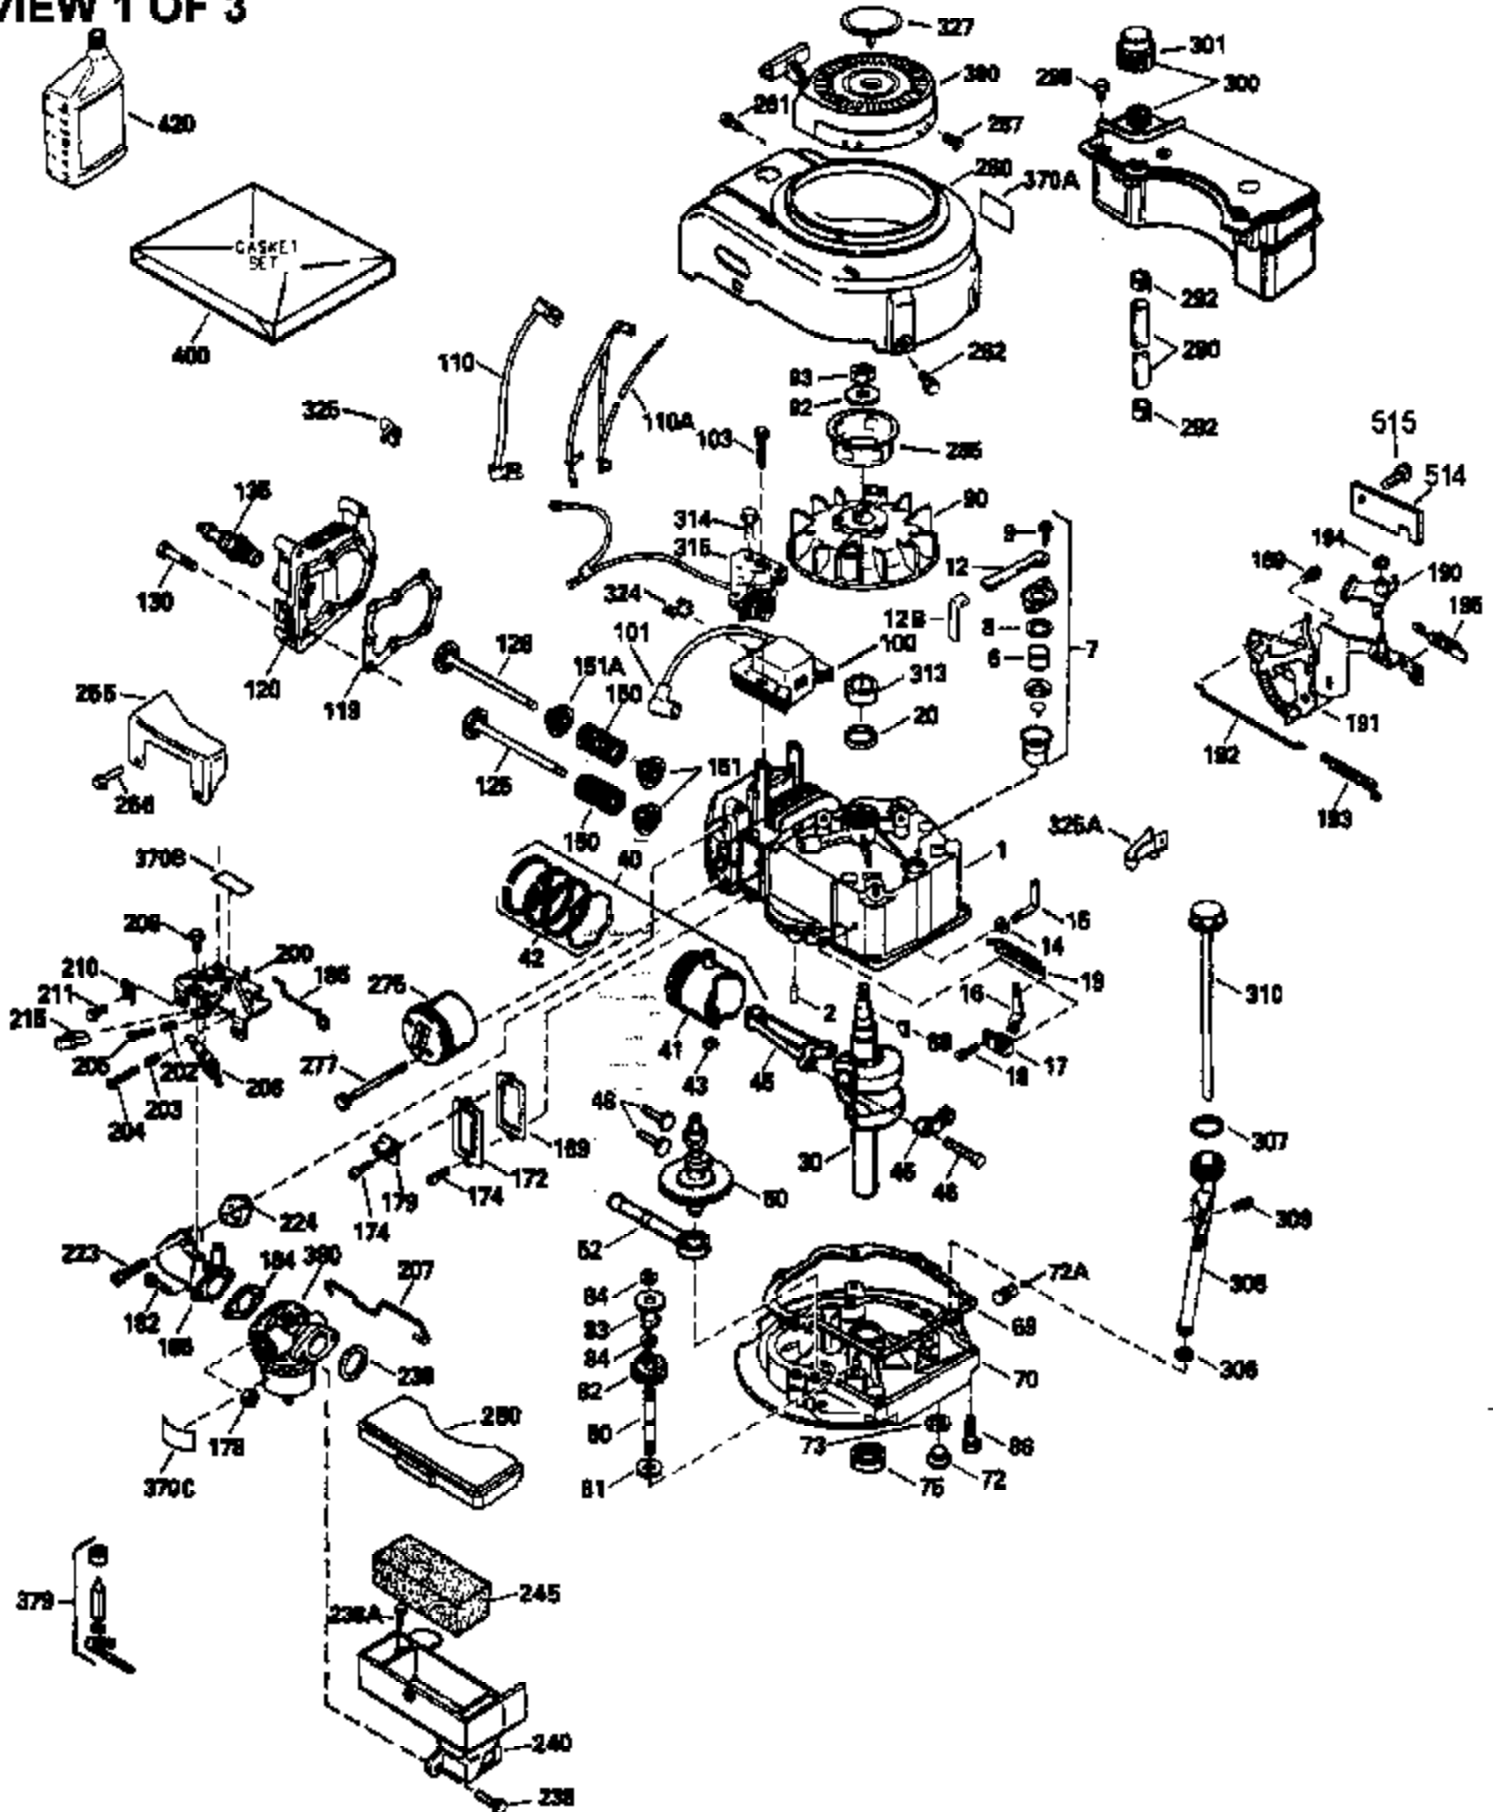

VIEW 1 OF 3

Ref #	Part Number	Qty	Description
1	35010		Cylinder (Incl. 2 & 20)(2-5/8" Bore)
2	26727		Pin, Dowel
6	33734		Element, Breather
7	34214A		Breather Ass'y. (Incl. 6, 8, 9, 12 , & 12A)
8	33735		* Gasket, Breather
9	30200		Screw, 10-24 x 9/16"
12	33886		Tube, Breather
14	28277		Washer, Flat
15	30589		Rod, Governor (Incl. 14)
16	31383A		Lever, Governor
17	31335		Clamp, Governor lever
18	650548		Screw, 8-32 x 5/16"
19	31386		Spring, Governor
20	32600		Seal, Oil
30	34477B		Crankshaft
40	35544		Piston, Pin & Ring Set (Std.) (2-5/8" Bore)
40	35545		Piston, Pin & Ring Set (.010" OS)
40	35546		Piston, Pin & Ring Set (.020" OS)
41	35541		Piston & Pin Ass'y. (Incl. 43)(Std.) (2-5/8")
41	35542		Piston & Pin Ass'y. (Incl. 43) (.010" OS)
41	35543		Piston & Pin Ass'y. (Incl. 43) (.020" OS)
42	35547		Ring Set (Std.) (2-5/8" Bore)
42	35548		Ring Set (.010" OS)
42	35549		Ring Set (.020" OS)
43	20381		Ring, Piston pin retaining
45	32875		Rod Assy., Connecting (Incl. 46)
46	32610A		Bolt, Connecting rod
48	27241		Lifter, Valve
50	33148A		Camshaft
52	29914		Oil Pump Assy.
69	35261		* Gasket, Mounting flange
70	34311C		Flange Ass'y. (Incl. 72, 72A, 73, 75 & 80)
72	30572		Plug, Oil drain (Incl. 73)
73	28833		* Drain Plug Gasket (Not req. W/plastic plug)
75	27897		Seal, Oil
80	30574		Shaft, Governor
81	30590A		Washer, Flat
82	30591		Gear Assy., Governor (Incl. 81)
83	30588A		Spool, Governor
84	29193		Ring, Retaining
86	650488		Screw, 1/4-20 x 1-1/4"
89	610961		Flywheel Key
90	611123		Flywheel
92	650815		Washer, Belleville
93	650816		Nut, Flywheel
100	34443A		Solid State Ignition
100	730207		Magneto-to-Solid State Conv. Kit (Includes solid state module, solid state flywheel key, and instructions.) (Use as required on external ignition engines only.)
101	610118		Cover, Spark plug (Use as required)
103	650814		Screw, Torx T-15, 10-24 x 1"
110	34231		Ground Wire
118	730194		Rope Guide Kit (Use as required)
119	33015A		* Gasket, Head
120	34342		Head, Cylinder
125	29314B		Intake Valve (Std.) (Incl. 151) (Conventional Ports)
125	29315C		Intake Valve (1/32" OS) (Incl. 151) (Conventional Ports)