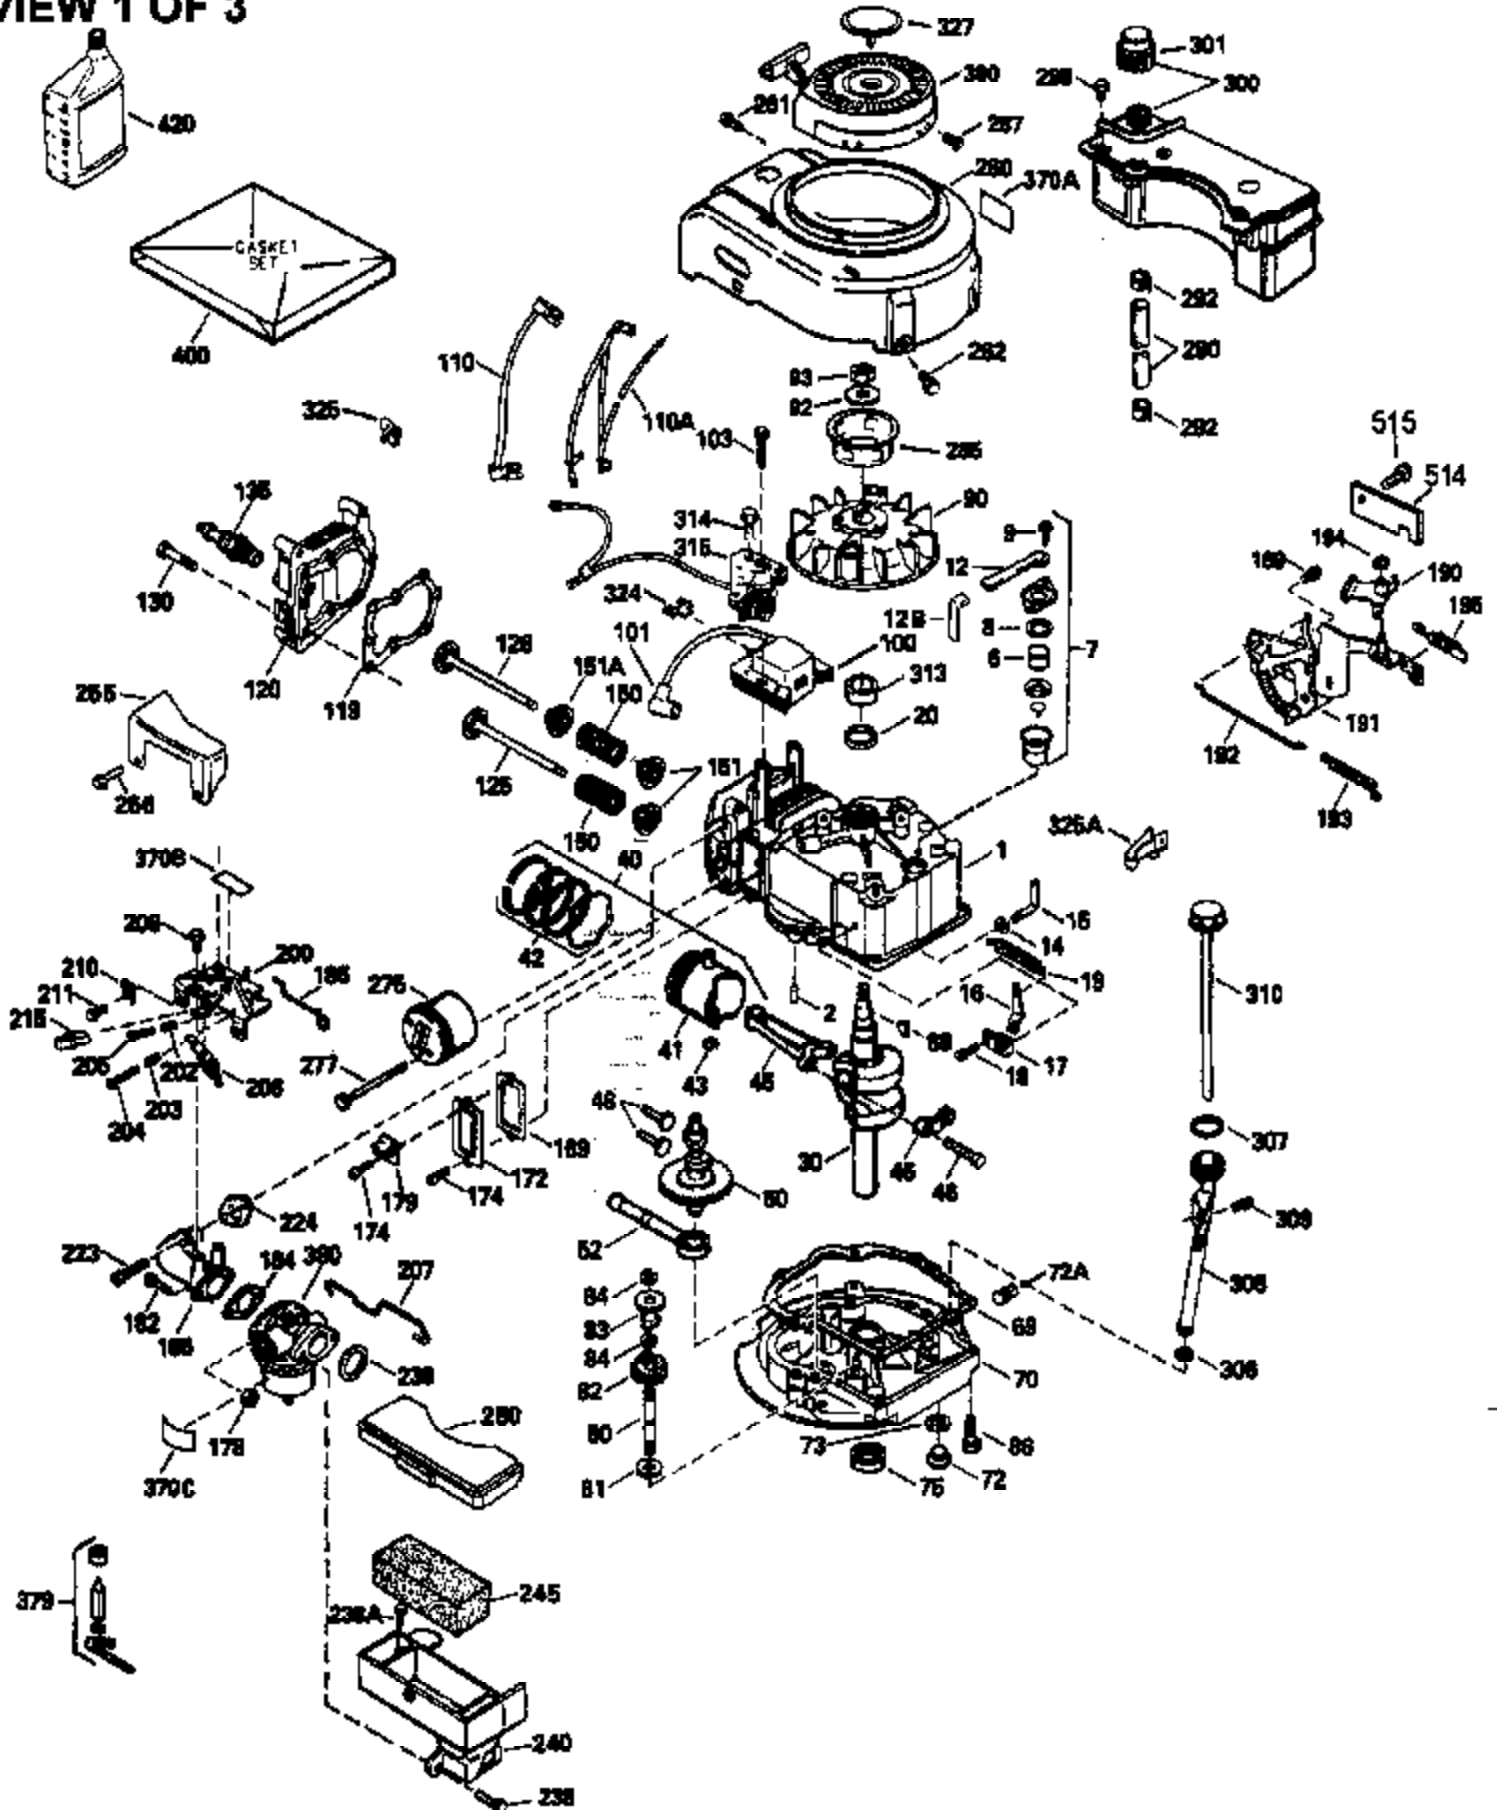

VIEW 1 OF 3

Ref #	Part Number	Qty	Description
1	35010		Cylinder (Incl. 2 & 20)(2-5/8" Bore)
2	26727		Pin, Dowel
6	33734		Element, Breather
7	34214A		Breather Ass'y. (Incl. 6, 8, 9, 12 , & 12A)
8	33735		* Gasket, Breather
9	30200		Screw, 10-24 x 9/16"
12	33886		Tube, Breather
14	28277		Washer, Flat
15	31513		Rod, Governor
16	31383A		Lever, Governor
17	31335		Clamp, Governor lever
18	650548		Screw, 8-32 x 5/16"
19	31386		Spring, Governor
20	32600		Seal, Oil
30	34470B		Crankshaft
40	35544		Piston, Pin & Ring Set (Std.) (2-5/8" Bore)
40	35545		Piston, Pin & Ring Set (.010" OS)
40	35546		Piston, Pin & Ring Set (.020" OS)
41	35541		Piston & Pin Ass'y. (Incl. 43)(Std.) (2-5/8")
41	35542		Piston & Pin Ass'y. (Incl. 43) (.010" OS)
41	35543		Piston & Pin Ass'y. (Incl. 43) (.020" OS)
42	35547		Ring Set (Std.) (2-5/8" Bore)
42	35548		Ring Set (.010" OS)
42	35549		Ring Set (.020" OS)
43	20381		Ring, Piston pin retaining
45	32875		Rod Assy., Connecting (Incl. 46)
46	32610A		Bolt, Connecting rod
48	27241		Lifter, Valve
50	33148A		Camshaft
52	29914		Oil Pump Assy.
55B	31493		Pin, Drive
69	35261		* Gasket, Mounting flange
72A	9556		Oil Drain Plug
72	30572		Plug, Oil drain (Incl. 73)
73	28833		* Drain Plug Gasket (Not req. W/plastic plug)
75	26208		Seal, Oil
80	30574		Shaft, Governor
81	30590A		Washer, Flat
82	30591		Gear Assy., Governor (Incl. 81)
83	30588A		Spool, Governor
84	29193		Ring, Retaining
86	650488		Screw, 1/4-20 x 1-1/4"
89	610961		Flywheel Key
90	611123		Flywheel
92	650815		Washer, Belleville
93	650816		Nut, Flywheel
100	34443A		Solid State Ignition
100	730207		Magneto-to-Solid State Conv. Kit (Includes solid state module, solid state flywheel key, and instructions.) (Use as required on external ignition engines only.)
101	610118		Cover, Spark plug (Use as required)
103	650814		Screw, Torx T-15, 10-24 x 1"
110	34231		Ground Wire
118	730194		Rope Guide Kit (Use as required)
119	33015A		* Gasket, Head
120	34342		Head, Cylinder
125	29314B		Intake Valve (Std.) (Incl. 151) (Conventional Ports)