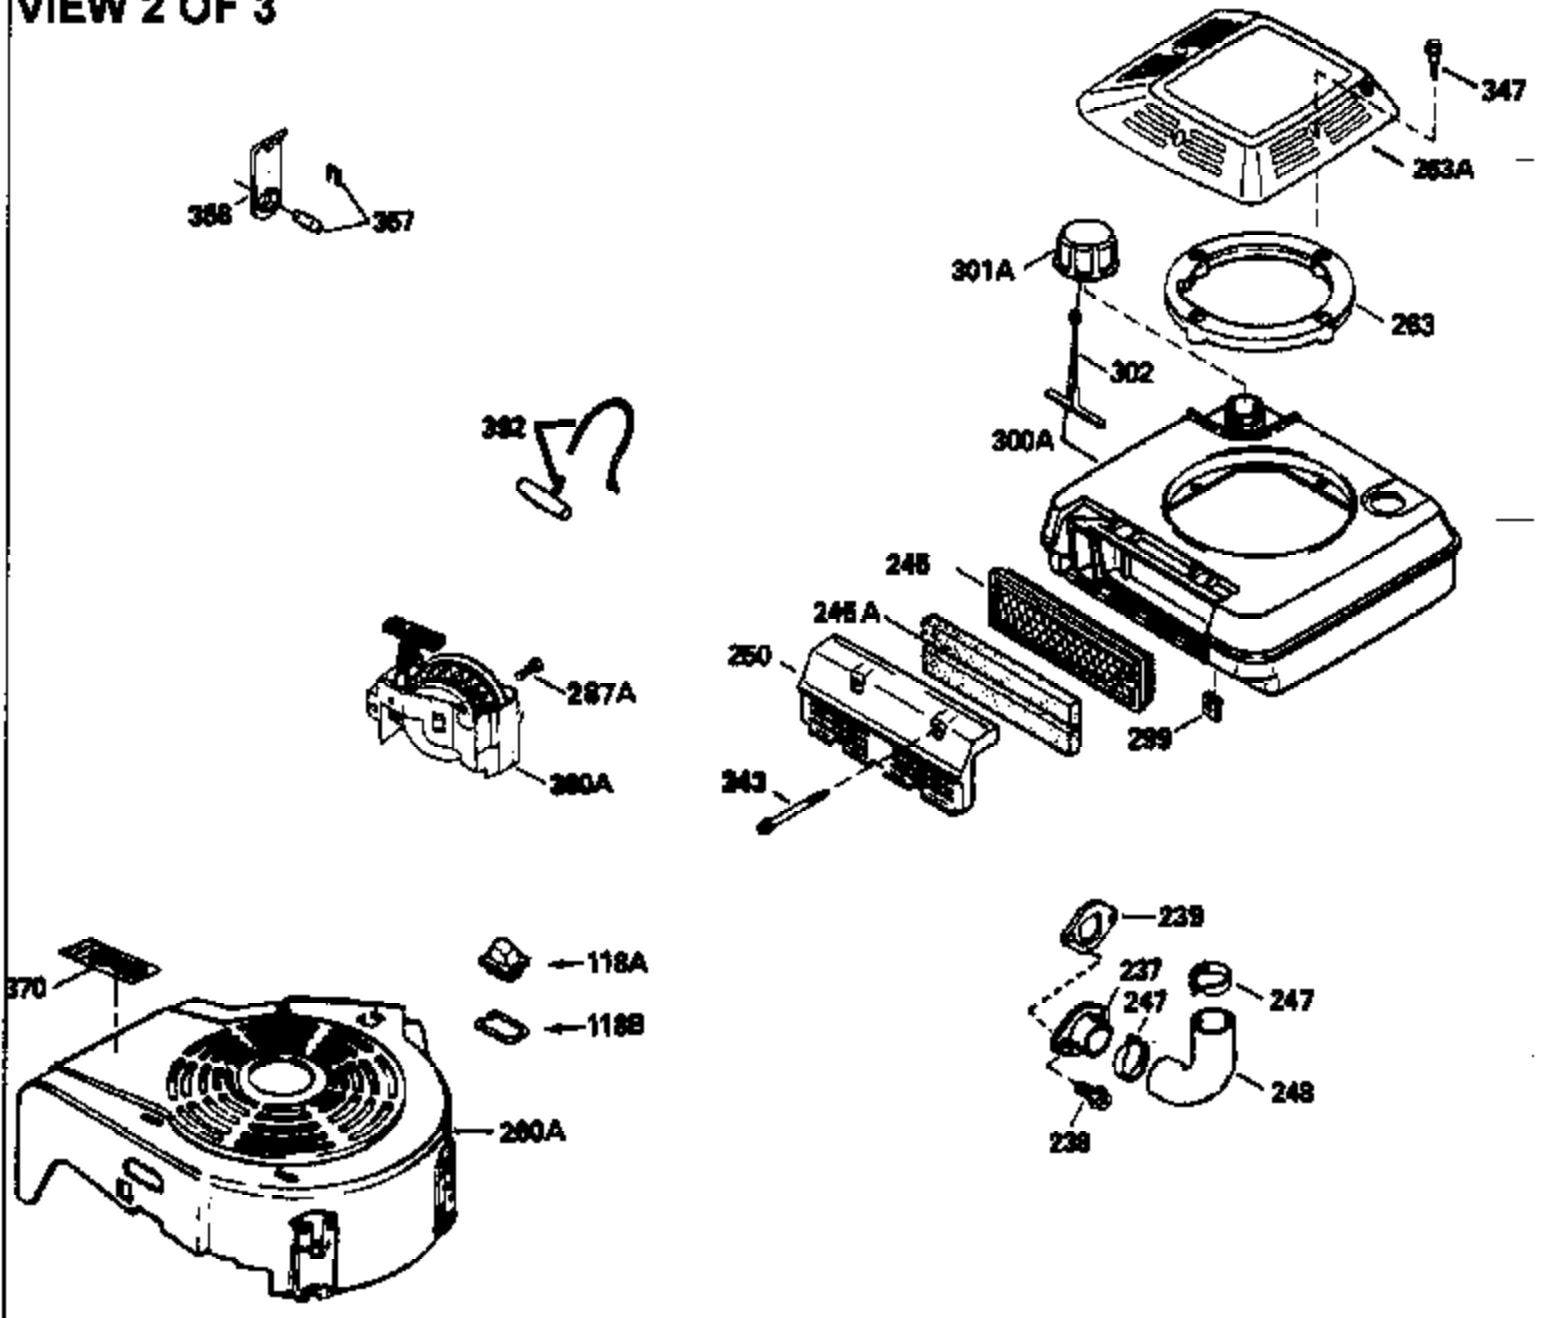

VIEW 2 OF 3

Ref #	Part Number	Qty	Description
55B	31493		Pin, Drive
118	730194		Rope Guide Kit (Use as required)
167	650688		Screw, 10-32 x 1" (Drilled thru)
168	32924		Spring, Speed adjusting screw
201	33150		Bracket, Over-ride
238	650806		Screw, 10-32 x 5/8"
239	34338		* Gasket, Air cleaner
246	34340		Element, Air cleaner
246E	35435		Filter, Pre-air (Use as required)
250	34341A		Cover, Air cleaner
260B	35757		Housing, Blower
287B	650884		Screw, 8-32 x 1/2"
287A	650735		Screw, 10-24 x 3/8" (Use as required)
287A			Pop Rivet (3/16" Dia.) (Purchase locally)
300A	32671		Fuel Tank (Incl. 292 & 301)
341	35016		Bracket, Tank retaining
342A	650735		Screw, 10-24 x 3/8"
342	650665		Screw, 1/4-15 x 7/8"
370J	34870		Decal, Instruction (Optional)
370H	34387		Decal, Instruction (Optional)
370	550223		Decal, Name
390B	590635		Rewind Starter (Refer to Division 5, Section C, page 34 or Fiche 8A, Grid G-5 for breakdown)
425	730571		Starter Muff Kit (Incl.370J,426,427)(Opt.)
426	32203		Starter Air Cleaner (Optional)
427	32204		Starter Air Cleaner Bracket (Optional)
436	611006		Stator Plate Ass'y.(Incl.377,378,437, 442-448)
437	30551		Spring, Breaker box cover
438	610947		Cover, Dust
439	610955		Gasket, Stator cover
440	30992		Cam, Breaker
442	610385		Washer
443	610408		Nut, 8-32
444	29181		Breaker Fastening Screw & Washer
445	610593		Condenser Fastening Screw
446	33356		Terminal, Ground