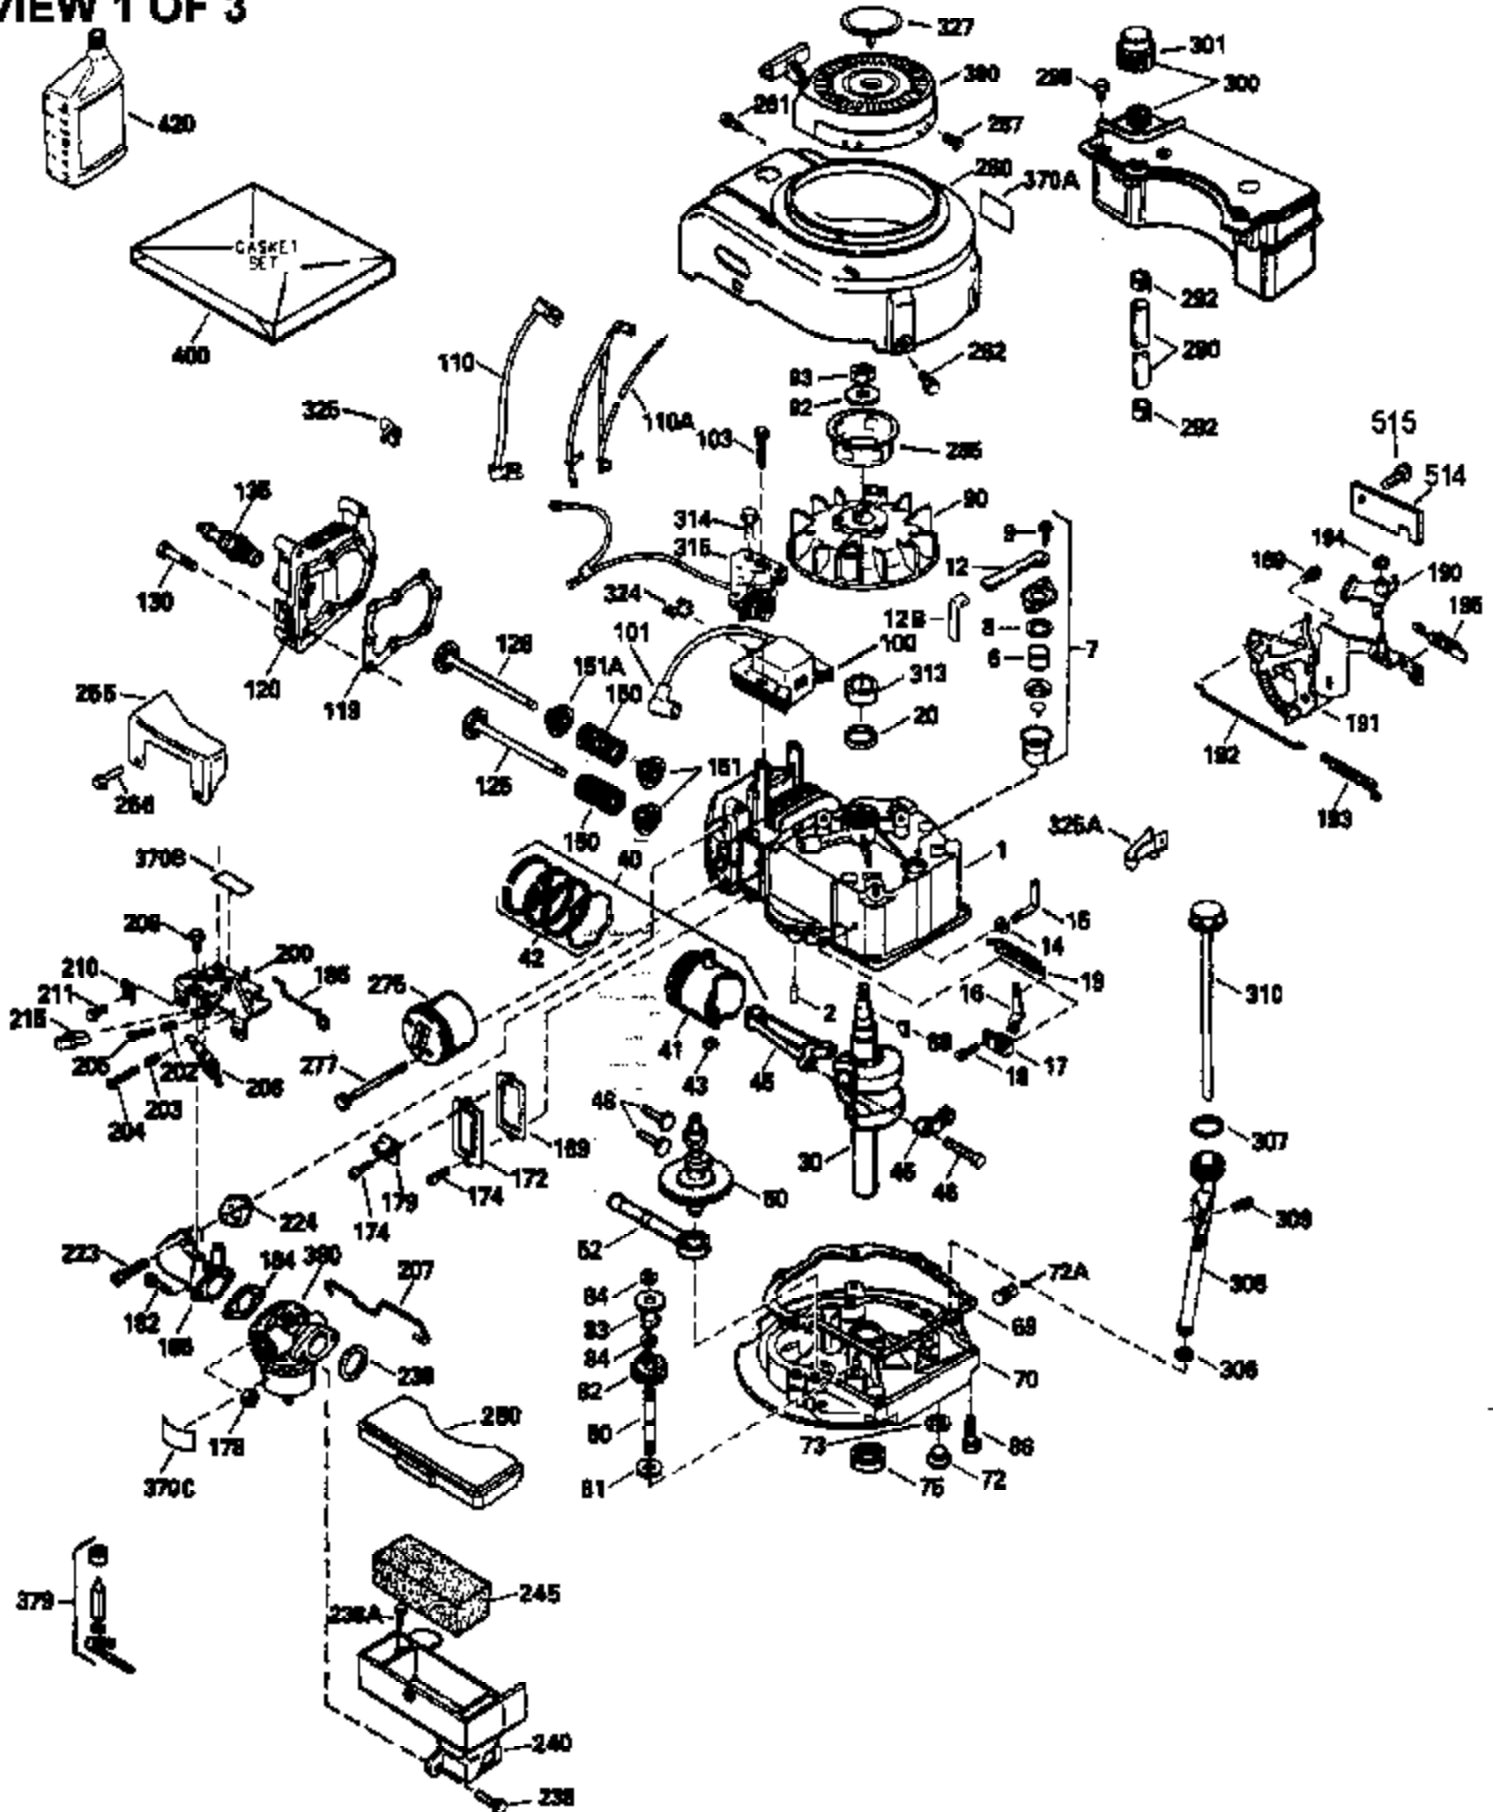

VIEW 1 OF 3

Ref #	Part Number	Qty	Description
1	35010		Cylinder (Incl. 2 & 20)(2-5/8" Bore)
2	26727		Pin, Dowel
6	33734		Element, Breather
7	34214A		Breather Ass'y. (Incl. 6, 8, 9, 12 , & 12A)
8	33735		* Gasket, Breather
9	30200		Screw, 10-24 x 9/16"
12	33886		Tube, Breather
14	28277		Washer, Flat
15	31513		Rod, Governor
16	31383A		Lever, Governor
17	31335		Clamp, Governor lever
18	650548		Screw, 8-32 x 5/16"
19	31361		Spring, Extension
20	32600		Seal, Oil
30	34470B		Crankshaft
40	35544		Piston, Pin & Ring Set (Std.) (2-5/8" Bore)
40	35545		Piston, Pin & Ring Set (.010" OS)
40	35546		Piston, Pin & Ring Set (.020" OS)
41	35541		Piston & Pin Ass'y. (Incl. 43)(Std.) (2-5/8")
41	35542		Piston & Pin Ass'y. (Incl. 43) (.010" OS)
41	35543		Piston & Pin Ass'y. (Incl. 43) (.020" OS)
42	35547		Ring Set (Std.) (2-5/8" Bore)
42	35548		Ring Set (.010" OS)
42	35549		Ring Set (.020" OS)
43	20381		Ring, Piston pin retaining
45	32875		Rod Assy., Connecting (Incl. 46)
46	32610A		Bolt, Connecting rod
48	27241		Lifter, Valve
50	33148A		Camshaft
52	29914		Oil Pump Assy.
55B	31493		Pin, Drive
69	35261		* Gasket, Mounting flange
72	30572		Plug, Oil drain (Incl. 73)
72A	9556		Oil Drain Plug
73	28833		* Drain Plug Gasket (Not req. W/plastic plug)
75	26208		Seal, Oil
80	30574		Shaft, Governor
81	30590A		Washer, Flat
82	30591		Gear Assy., Governor (Incl. 81)
83	30588A		Spool, Governor
84	29193		Ring, Retaining
86	650488		Screw, 1/4-20 x 1-1/4"
89	611004		Flywheel Key
90	611112		Flywheel
92	650815		Washer, Belleville
93	650816		Nut, Flywheel
100	34443A		Solid State Ignition
100	730207		Magneto-to-Solid State Conv. Kit (Includes solid state module, solid state flywheel key, and instructions.) (Use as required on external ignition engines only.)
101	610118		Cover, Spark plug (Use as required)
103	650814		Screw, Torx T-15, 10-24 x 1"
110	34231		Ground Wire
118	730194		Rope Guide Kit (Use as required)
119	33015A		* Gasket, Head
120	34342		Head, Cylinder
125	29314B		Intake Valve (Std.) (Incl. 151) (Conventional Ports)