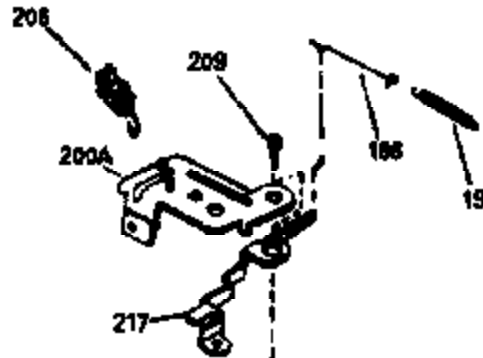

VIEW 3 OF 3

Ref #	Part Number	Qty	Description
19	31361		Spring, Extension
53	31745		Washer, Tang
55A	33536		Shaft, P.T.O.
56	33401		Gear, Worm, Right-hand helix
57	33537		Ring, Retaining
58	31744		Seal, Oil
59	31747		Washer, Flat
69	35261		* Gasket, Mounting flange
70A	33535B		Flange Ass'y (Incl. 58, 72,A, 73, 75 & 80)
87	650492		Screw, 1/4-20 x 2-1/4"
118	730194		Rope Guide Kit (Use as required)
167	650688		Screw, 10-32 x 1" (Drilled thru)
168	32924		Spring, Speed adjusting screw
169A	31619A		* Gasket, Breather
170	31337A		Breather Assy. (Incl. 169A & 171)
171	31410		Element, Breather
182	6201		Screw, 1/4-28 x 7/8"
185	33004A		Pipe, Intake (Incl. 224)
186	34358		Link, Governor spring
201	33150		Bracket, Over-ride
206	610973		Terminal (Use as required)
209	30200		Screw, 10-24 x 9/16"
223	650451		Screw, 1/4-20 x 1"
238	650707		Screw, 10-32 x 5/8"
239A	33051		Gasket, Air cleaner
240A	33005		Body, Air cleaner
246A	33006		Element, Air cleaner
246E	35435		Filter, Pre-air (Use as required)
248A	33008		Tube, Air cleaner
250A	33007		Cover, Air cleaner
274	26754A		* Gasket, Exhaust (Use as required)
277A	30063		Screw, Torx T-30, 1/4-20 x 1/2" (Use as req.)
277	650795		Screw, 1/4-20 x 2-1/4" (Use as required)
277	650774		Screw, 1/4-20 x 2-3/8" (Use as required)
277	792005		Screw, 1/4-20 x 2-1/2" (Use as required)
313B	33892		Spacer
313A	33876		Gasket, Stator
326	34113		Plug, Screen
370H	34387		Decal, Instruction (Optional)
370J	34870		Decal, Instruction (Optional)
377	30547A		Contact Assy., Breaker
378	30548B		Condenser
390A	590531		Side Mount Rewind Starter (Refer to Division 5, Section C, page 32 or Fiche 8A, Grid G-3 for breakdown)
410	730574		Debris Screen Kit(Incl.370H,411-413)(Opt.)
411	35596		Screen, Debris (Optional)
412	35597		Bracket, Debris screen (Optional)
413	650910		Screw, 8-32 x 1/4 (Optional)
415	730162		Muffler Adapter Kit(Incl.274,277)(Use as req)
425	730571		Starter Muff Kit (Incl.370J,426,427)(Opt.)
426	32203		Starter Air Cleaner (Optional)
427	32204		Starter Air Cleaner Bracket (Optional)
436	611006		Stator Plate Ass'y.(Incl.377,378,437, 442-448)
437	30551		Spring, Breaker box cover
438	610947		Cover, Dust
439	610955		Gasket, Stator cover
440	30992		Cam, Breaker