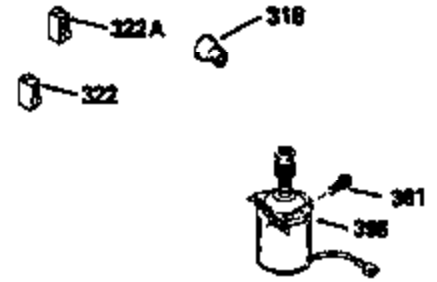

VIEW 3 OF 3

Ref #	Part Number	Qty	Description
19	31361		Spring, Extension
53	31745		Washer, Tang
55A	33536		Shaft, P.T.O.
56	33401		Gear, Worm, Right-hand helix
57	33537		Ring, Retaining
58	31744		Seal, Oil
59	31747		Washer, Flat
69	35261		* Gasket, Mounting flange
70A	33535B		Flange Ass'y (Incl. 58, 72,A, 73, 75 & 80)
87	650492		Screw, 1/4-20 x 2-1/4"
118	730194		Rope Guide Kit (Use as required)
167	650688		Screw, 10-32 x 1" (Drilled thru)
168	32924		Spring, Speed adjusting screw
169A	31619A		* Gasket, Breather
170	31337A		Breather Assy. (Incl. 169A & 171)
171	31410		Element, Breather
182	6201		Screw, 1/4-28 x 7/8"
185	33004A		Pipe, Intake (Incl. 224)
186	34358		Link, Governor spring
201	33150		Bracket, Over-ride
206	610973		Terminal (Use as required)
209	30200		Screw, 10-24 x 9/16"
223	650451		Screw, 1/4-20 x 1"
238	650707		Screw, 10-32 x 5/8"
239A	33051		Gasket, Air cleaner
240A	33005		Body, Air cleaner
246A	33006		Element, Air cleaner
246E	35435		Filter, Pre-air (Use as required)
248A	33008		Tube, Air cleaner
250A	33007		Cover, Air cleaner
274	26754A		* Gasket, Exhaust (Use as required)
277A	30063		Screw, Torx T-30, 1/4-20 x 1/2" (Use as req.)
277	650795		Screw, 1/4-20 x 2-1/4" (Use as required)
277	650774		Screw, 1/4-20 x 2-3/8" (Use as required)
277	792005		Screw, 1/4-20 x 2-1/2" (Use as required)
313B	33892		Spacer
313A	33876		Gasket, Stator
326	34113		Plug, Screen
370H	34387		Decal, Instruction (Optional)
370J	34870		Decal, Instruction (Optional)
377	30547A		Contact Assy., Breaker
378	30548B		Condenser
390A	590531		Side Mount Rewind Starter (Refer to Division 5, Section C, page 32 or Fiche 8A, Grid G-3 for breakdown)
410	730574		Debris Screen Kit(Incl.370H,411-413)(Opt.)
411	35596		Screen, Debris (Optional)
412	35597		Bracket, Debris screen (Optional)
413	650910		Screw, 8-32 x 1/4 (Optional)
415	730162		Muffler Adapter Kit(Incl.274,277)(Use as req)
425	730571		Starter Muff Kit (Incl.370J,426,427)(Opt.)
426	32203		Starter Air Cleaner (Optional)
427	32204		Starter Air Cleaner Bracket (Optional)
436	611006		Stator Plate Ass'y.(Incl.377,378,437, 442-448)
437	30551		Spring, Breaker box cover
438	610947		Cover, Dust
439	610955		Gasket, Stator cover
440	30992		Cam, Breaker