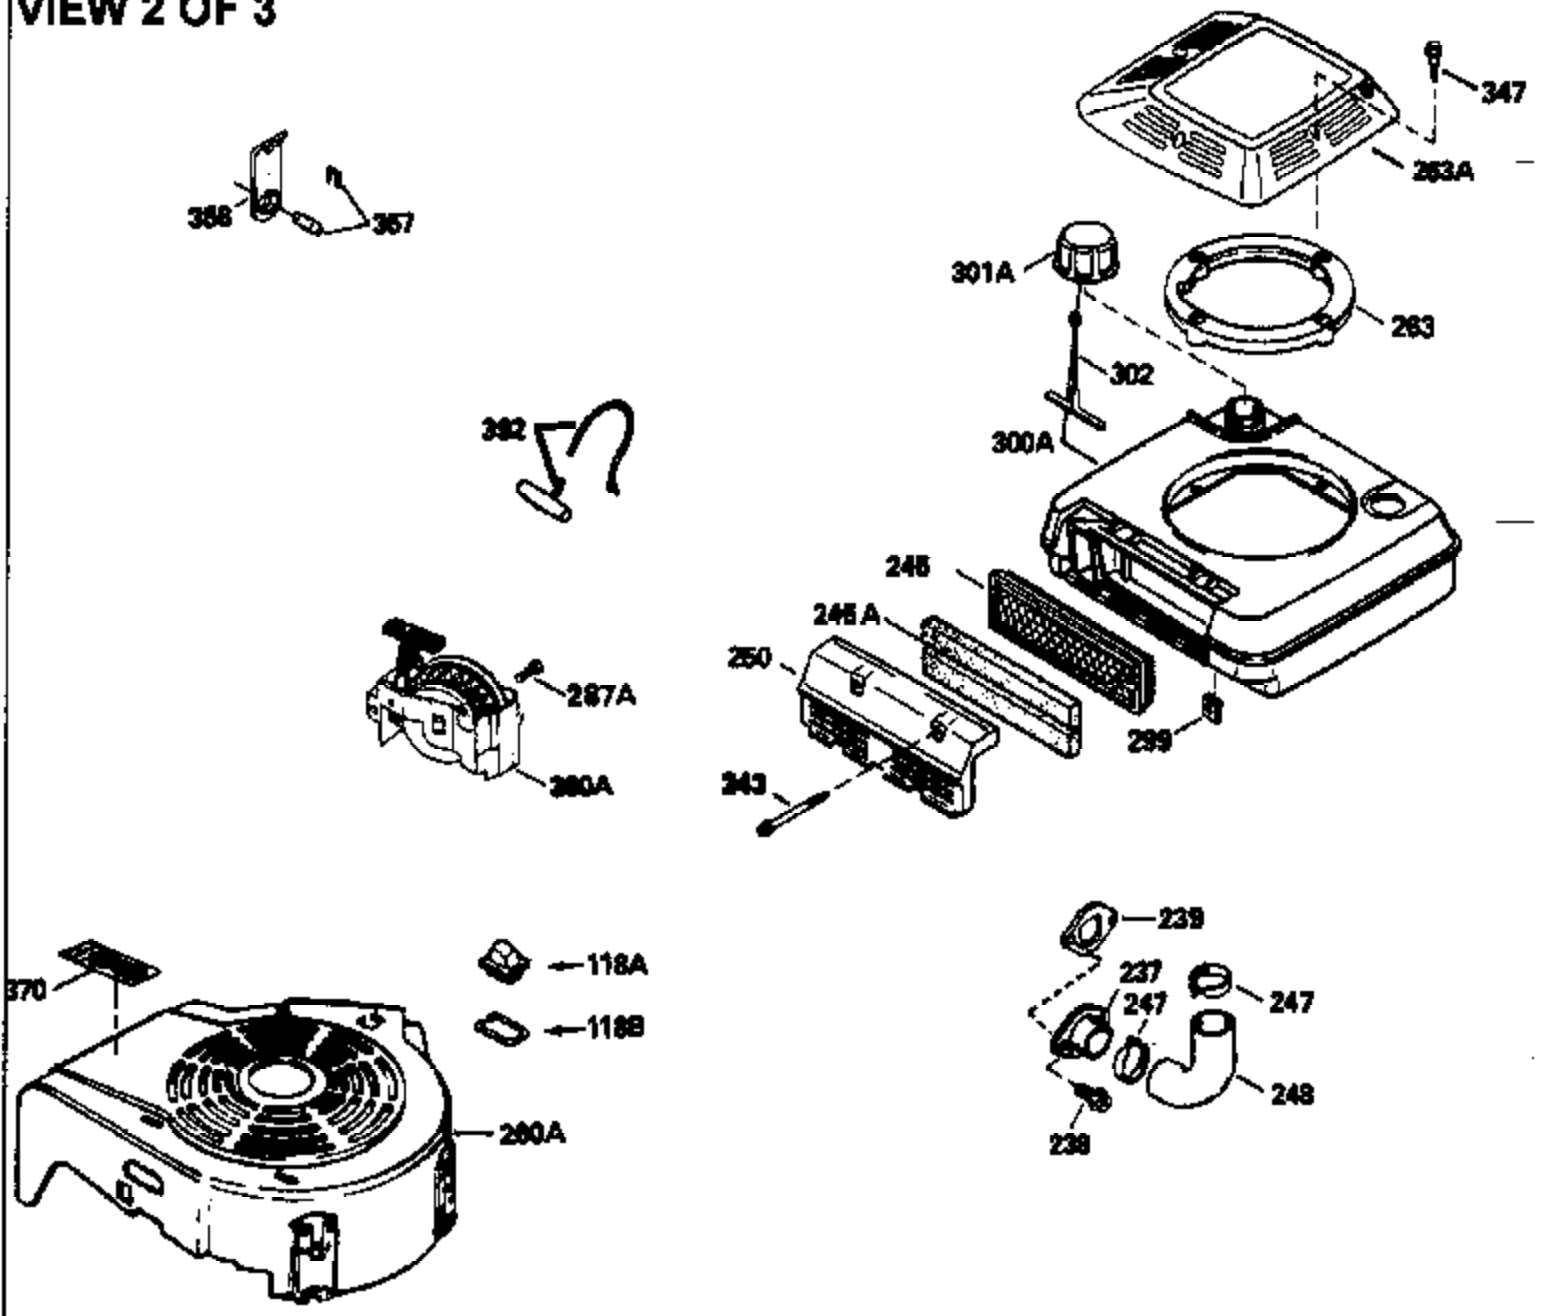

VIEW 2 OF 3

Ref #	Part Number	Qty	Description
55A	33536		Shaft, P.T.O.
118	730194		Rope Guide Kit (Use as required)
167	650688		Screw, 10-32 x 1" (Drilled thru)
168	32924		Spring, Speed adjusting screw
169A	31619A		* Gasket, Breather
170	31337A		Breather Assy. (Incl. 169A & 171)
171	31410		Element, Breather
201	33150		Bracket, Over-ride
238	650707		Screw, 10-32 x 5/8"
239A	33051		Gasket, Air cleaner
240A	33005		Body, Air cleaner
246A	33006		Element, Air cleaner
246E	35435		Filter, Pre-air (Use as required)
248A	33008		Tube, Air cleaner
250A	33007		Cover, Air cleaner
287A	650735		Screw, 10-24 x 3/8" (Use as required)
287A			Pop Rivet (3/16" Dia.) (Purchase locally)
313A	33876		Gasket, Stator
313B	33892		Spacer
326	34113		Plug, Screen
370H	34387		Decal, Instruction (Optional)
370J	34870		Decal, Instruction (Optional)
377	30547A		Contact Assy., Breaker
378	30548B		Condenser
390A	590531		Side Mount Rewind Starter (Refer to Division 5, Section C, page 32 or Fiche 8A, Grid G-3 for breakdown)
425	730571		Starter Muff Kit (Incl.370J,426,427)(Opt.)
426	32203		Starter Air Cleaner (Optional)
427	32204		Starter Air Cleaner Bracket (Optional)
436	611006		Stator Plate Ass'y.(Incl.377,378,437, 442-448)
437	30551		Spring, Breaker box cover
438	610947		Cover, Dust
439	610955		Gasket, Stator cover
440	30992		Cam, Breaker
442	610385		Washer
443	610408		Nut, 8-32
444	29181		Breaker Fastening Screw & Washer
445	610593		Condenser Fastening Screw
446	33356		Terminal, Ground
448	30549		Felt, Cam wiper