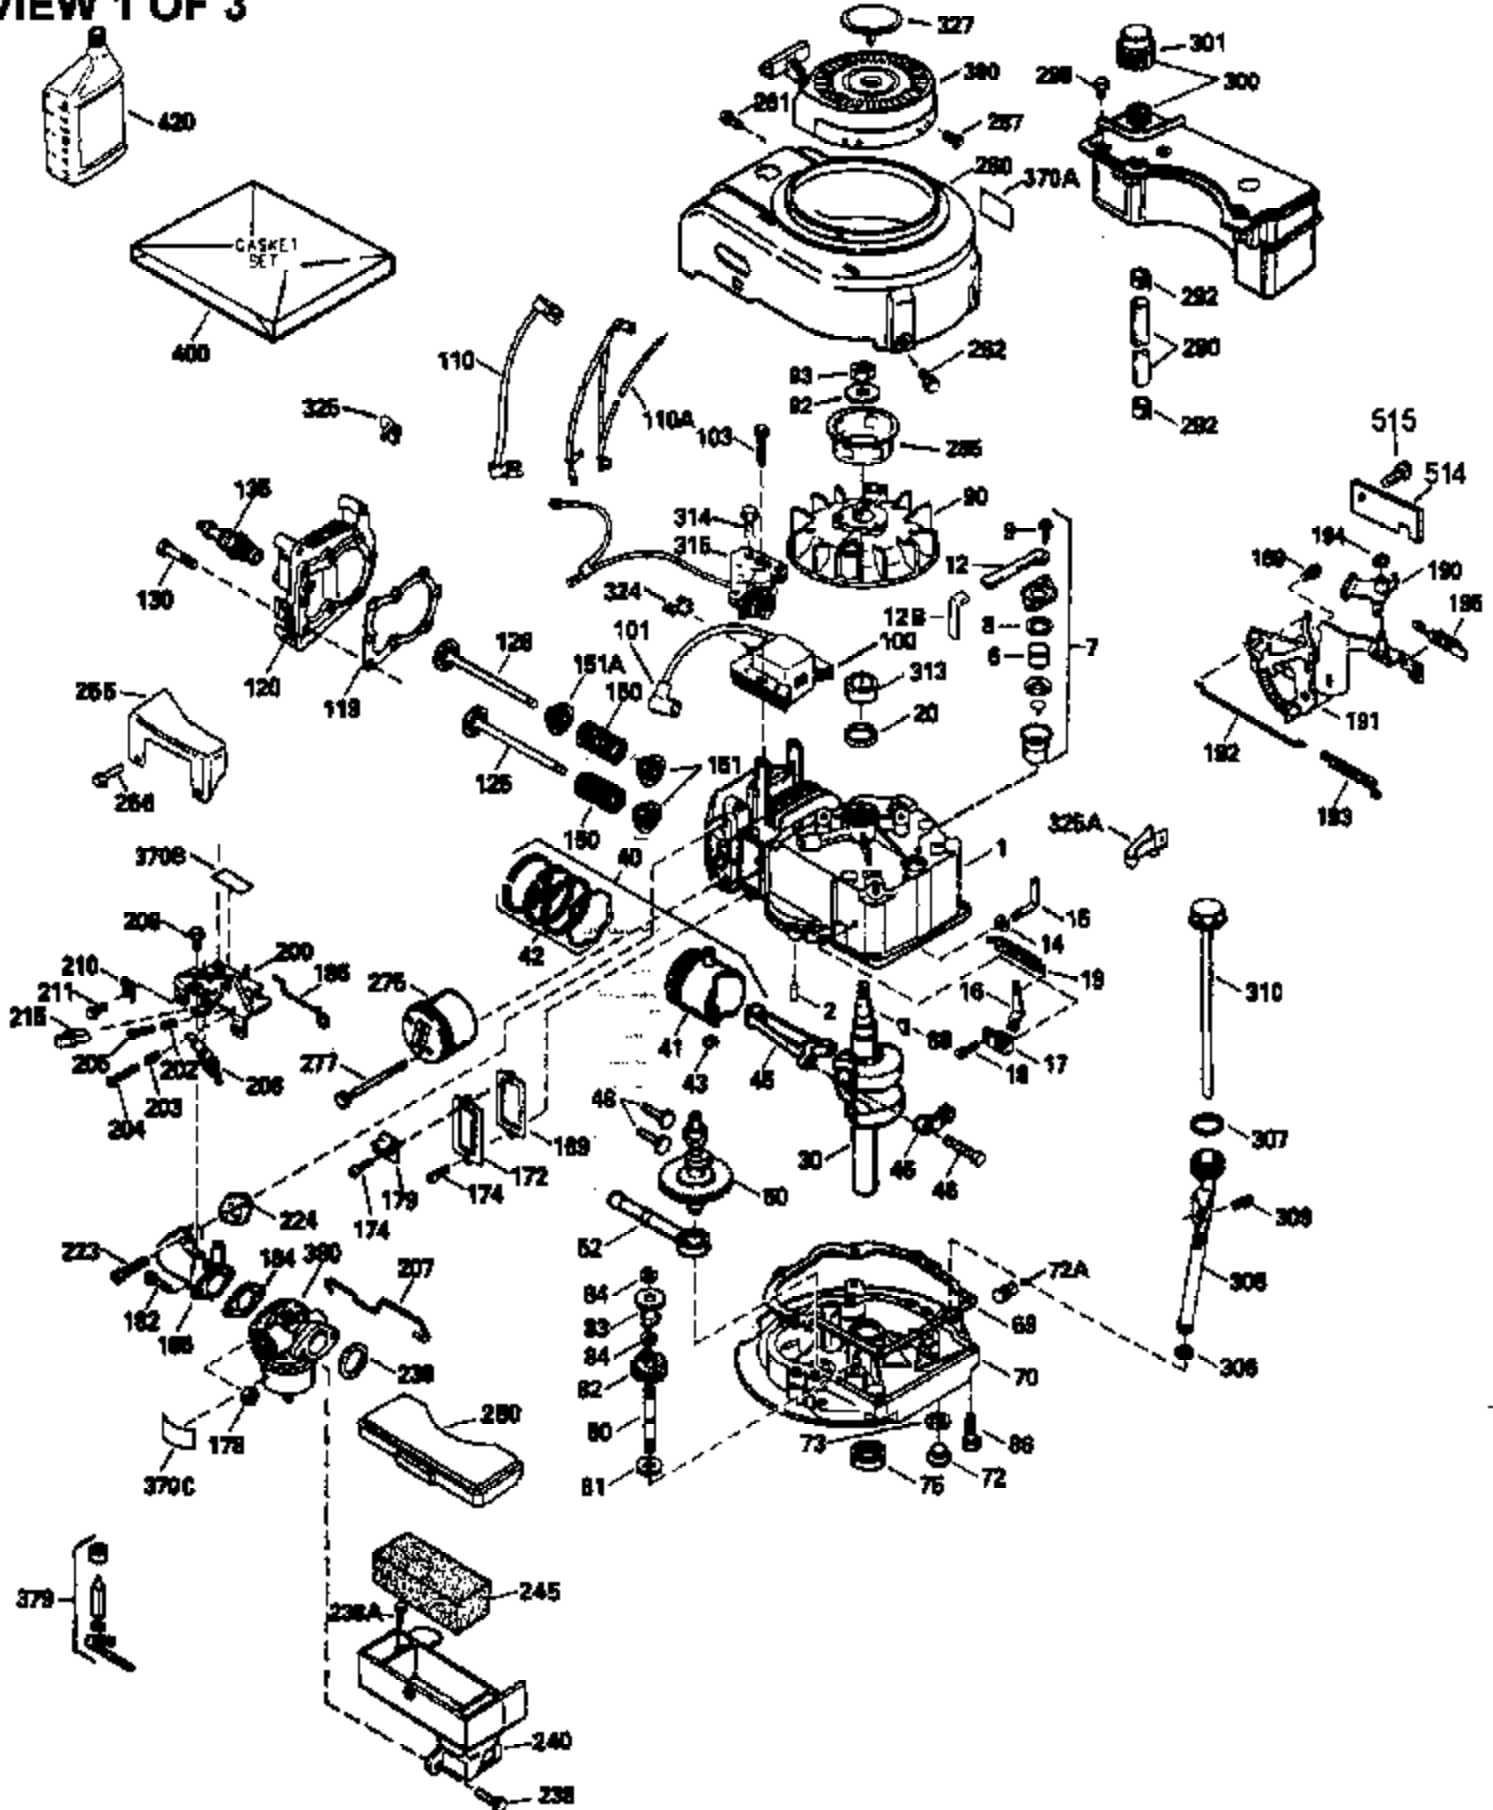

VIEW 1 OF 3

Ref #	Part Number	Qty	Description
1	35010		Cylinder (Incl. 2 & 20)(2-5/8" Bore)
2	26727		Pin, Dowel
12	33886		Tube, Breather
14	28277		Washer, Flat
15	31513		Rod, Governor
16	32651		Lever, Governor
17	31335		Clamp, Governor lever
18	650548		Screw, 8-32 x 5/16"
19	31361		Spring, Extension
20	32600		Seal, Oil
30	34490B		Crankshaft
40	34851		Piston, Pin & Ring Set (Std.) (2-5/8" Bore) NOTE: These piston, pin and ring sets and pistons have been superseded into a new piston, pin and ring set assembly. As of this update the ring sets (34854, 34855, 34856) are still available. It will be necessary to note on the engine that the piston, pin
40	34852		Piston, Pin & Ring Set (.010" OS)
40	34853		Piston, Pin & Ring Set (.020" OS)
41	32603B		Piston & Pin Ass'y. (Incl.43)(Std.)(2 -5/8")
41	32604B		Piston & Pin Ass'y. (Incl. 43) (.010" OS)
41	32605B		Piston & Pin Ass'y. (Incl. 43) (.020" OS)
42	34854		Ring Set (Std.) (2-5/8" Bore)
42	34855		Ring Set (.010" OS)
42	34856		Ring Set (.020" OS)
43	20381		Ring, Piston pin retaining
45	32875		Rod Assy., Connecting (Incl. 46)
46	32610A		Bolt, Connecting rod
48	27241		Lifter, Valve
50	33533		Camshaft (MCR)
52	29914		Oil Pump Assy.
55A	33536		Shaft, P.T.O.
69	35261		* Gasket, Mounting flange
72	30572		Plug, Oil drain (Incl. 73)
73	28833		* Drain Plug Gasket (Not req. W/plastic plug)
75	26208		Seal, Oil
80	30574		Shaft, Governor
81	30590A		Washer, Flat
82	30591		Gear Assy., Governor (Incl. 81)
83	30588A		Spool, Governor
84	29193		Ring, Retaining
86	650488		Screw, 1/4-20 x 1-1/4"
89	610995		Flywheel Key
90	611046A		Flywheel
92	650815		Washer, Belleville
93	650816		Nut, Flywheel
100	730207		Magneto-to-Solid State Conv. Kit (Includes solid state module, solid state flywheel key, and instructions.) (Use as required on external ignition engines only.)
100	34431		Solid State Ignition (This coil has been superseded to 730207 solid state conversion kit)
101	610118		Cover, Spark plug (Use as required)
103	650814		Screw, Torx T-15, 10-24 x 1"
103	650489		Screw, 1/4-20 x 5/8"
110	34432		Ground Wire
118	730194		Rope Guide Kit (Use as required)
119	33015A		* Gasket, Head