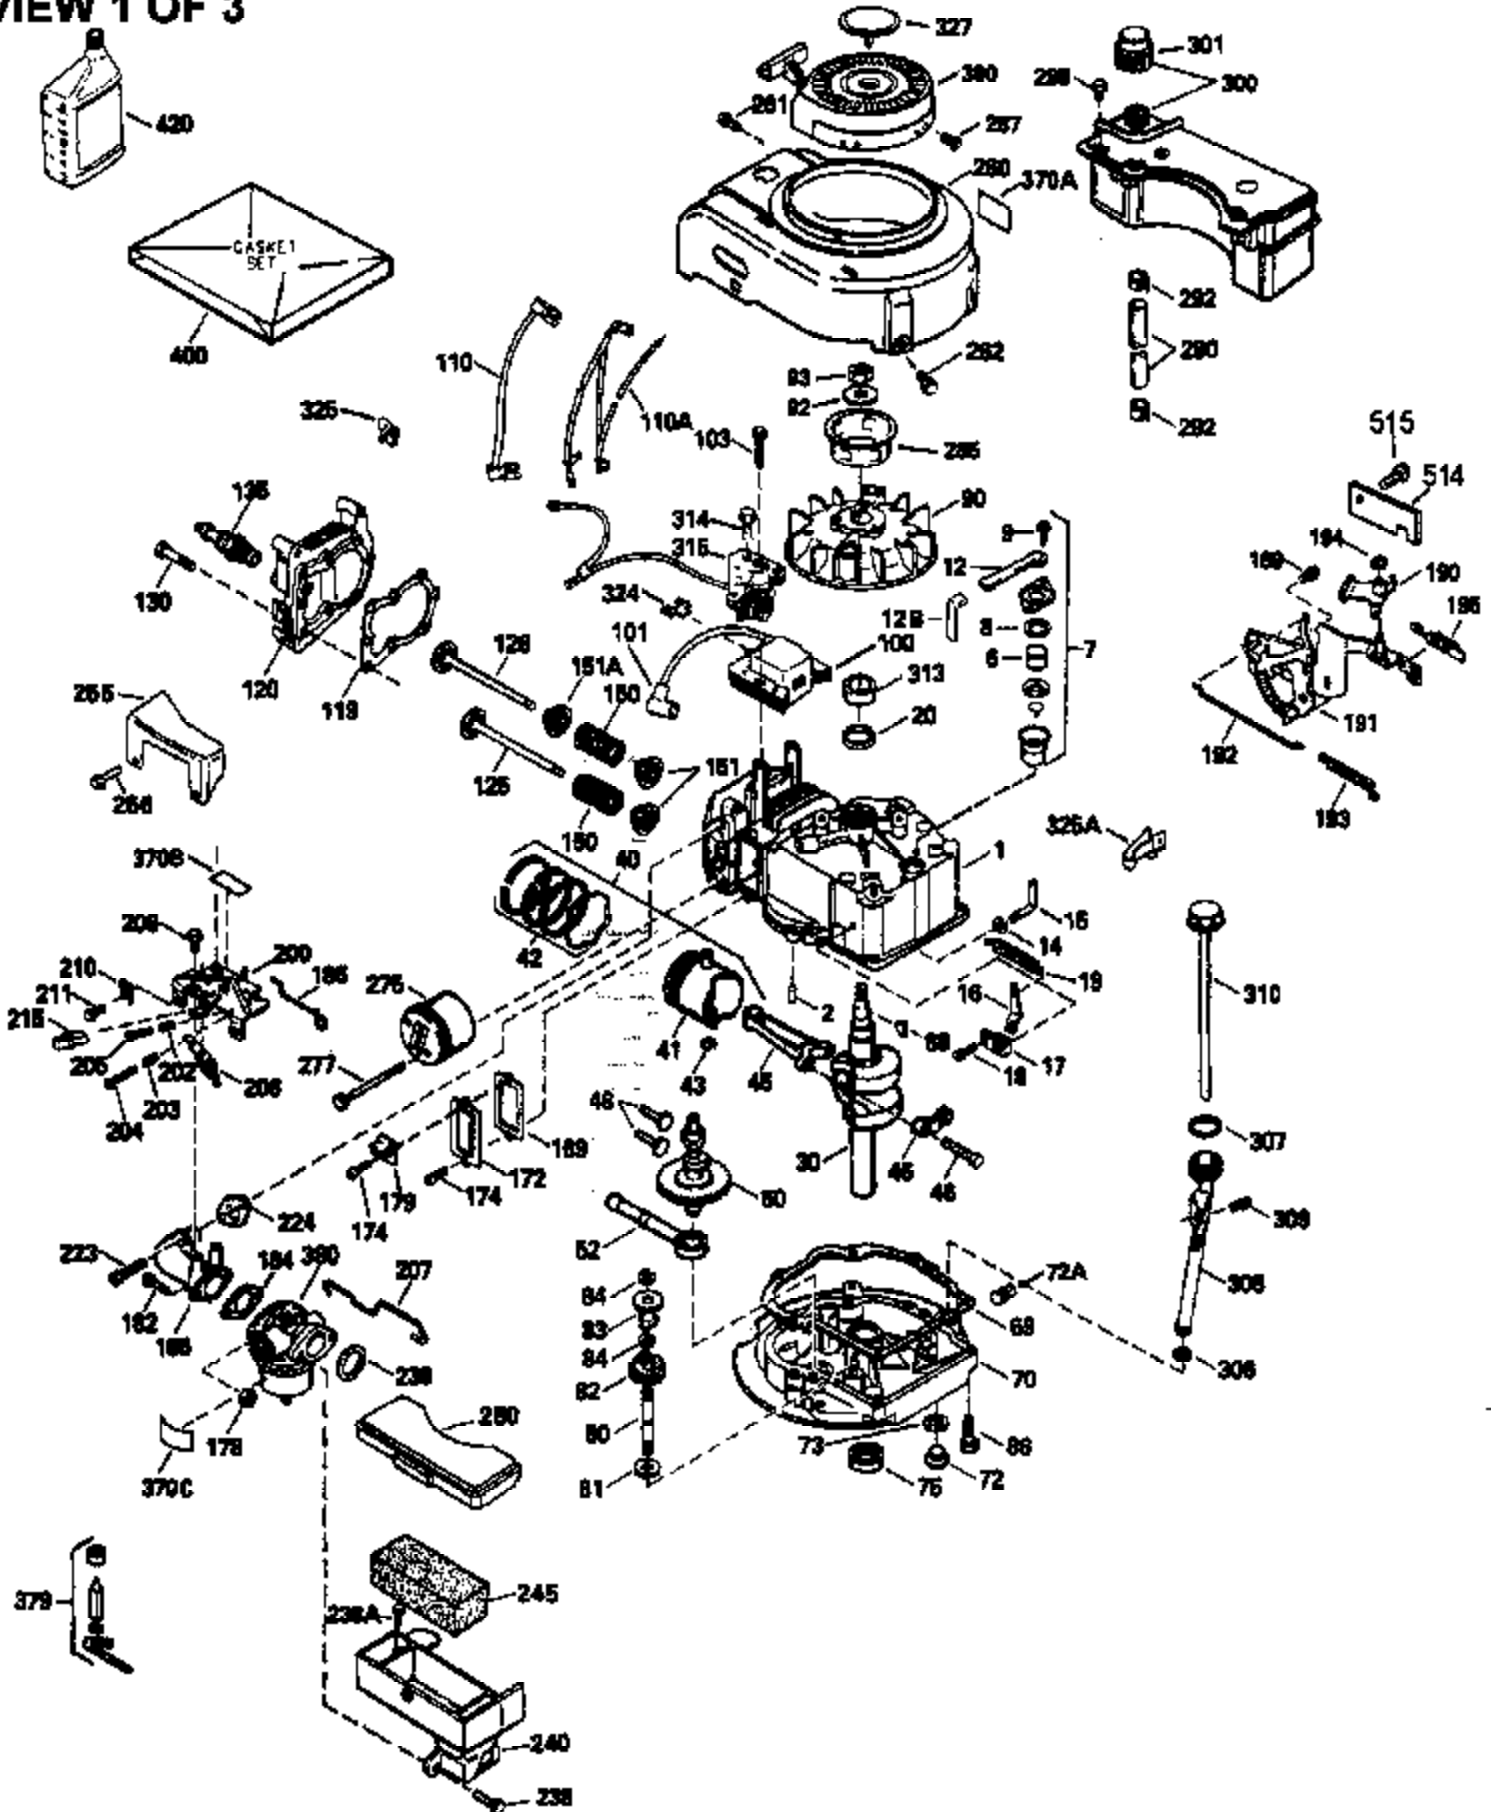

VIEW 1 OF 3

Ref #	Part Number	Qty	Description
1	35010		Cylinder (Incl. 2 & 20)(2-5/8" Bore)
2	26727		Pin, Dowel
12	33886		Tube, Breather
14	28277		Washer, Flat
15	31513		Rod, Governor
16	31383A		Lever, Governor
17	31335		Clamp, Governor lever
18	650548		Screw, 8-32 x 5/16"
19	31361		Spring, Extension
20	32600		Seal, Oil
30	34470B		Crankshaft
40	34851		Piston, Pin & Ring Set (Std.) (2-5/8" Bore) NOTE: These piston, pin and ring sets and pistons have been superseded into a new piston, pin and ring set assembly. As of this update the ring sets (34854, 34855, 34856) are still available. It will be necessary to note on the engine that the piston, pin
40	34852		Piston, Pin & Ring Set (.010" OS)
40	34853		Piston, Pin & Ring Set (.020" OS)
41	32603B		Piston & Pin Ass'y. (Incl.43)(Std.)(2 -5/8")
41	32604B		Piston & Pin Ass'y. (Incl. 43) (.010" OS)
41	32605B		Piston & Pin Ass'y. (Incl. 43) (.020" OS)
42	34854		Ring Set (Std.) (2-5/8" Bore)
42	34855		Ring Set (.010" OS)
42	34856		Ring Set (.020" OS)
43	20381		Ring, Piston pin retaining
45	32875		Rod Assy., Connecting (Incl. 46)
46	32610A		Bolt, Connecting rod
48	27241		Lifter, Valve
50	33148A		Camshaft
52	29914		Oil Pump Assy.
55B	31493		Pin, Drive
69	35261		* Gasket, Mounting flange
72	30572		Plug, Oil drain (Incl. 73)
73	28833		* Drain Plug Gasket (Not req. W/plastic plug)
75	26208		Seal, Oil
80	30574		Shaft, Governor
81	30590A		Washer, Flat
82	30591		Gear Assy., Governor (Incl. 81)
83	30588A		Spool, Governor
84	29193		Ring, Retaining
86	650488		Screw, 1/4-20 x 1-1/4"
89	610995		Flywheel Key
90	611046A		Flywheel
92	650815		Washer, Belleville
93	650816		Nut, Flywheel
100	730207		Magneto-to-Solid State Conv. Kit (Includes solid state module, solid state flywheel key, and instructions.) (Use as required on external ignition engines only.)
100	34431		Solid State Ignition (This coil has been superseded to 730207 solid state conversion kit)
101	610118		Cover, Spark plug (Use as required)
101	27276		Cover, Spark plug
103	650814		Screw, Torx T-15, 10-24 x 1"
103	650489		Screw, 1/4-20 x 5/8"
110	34432		Ground Wire
118	730194		Rope Guide Kit (Use as required)