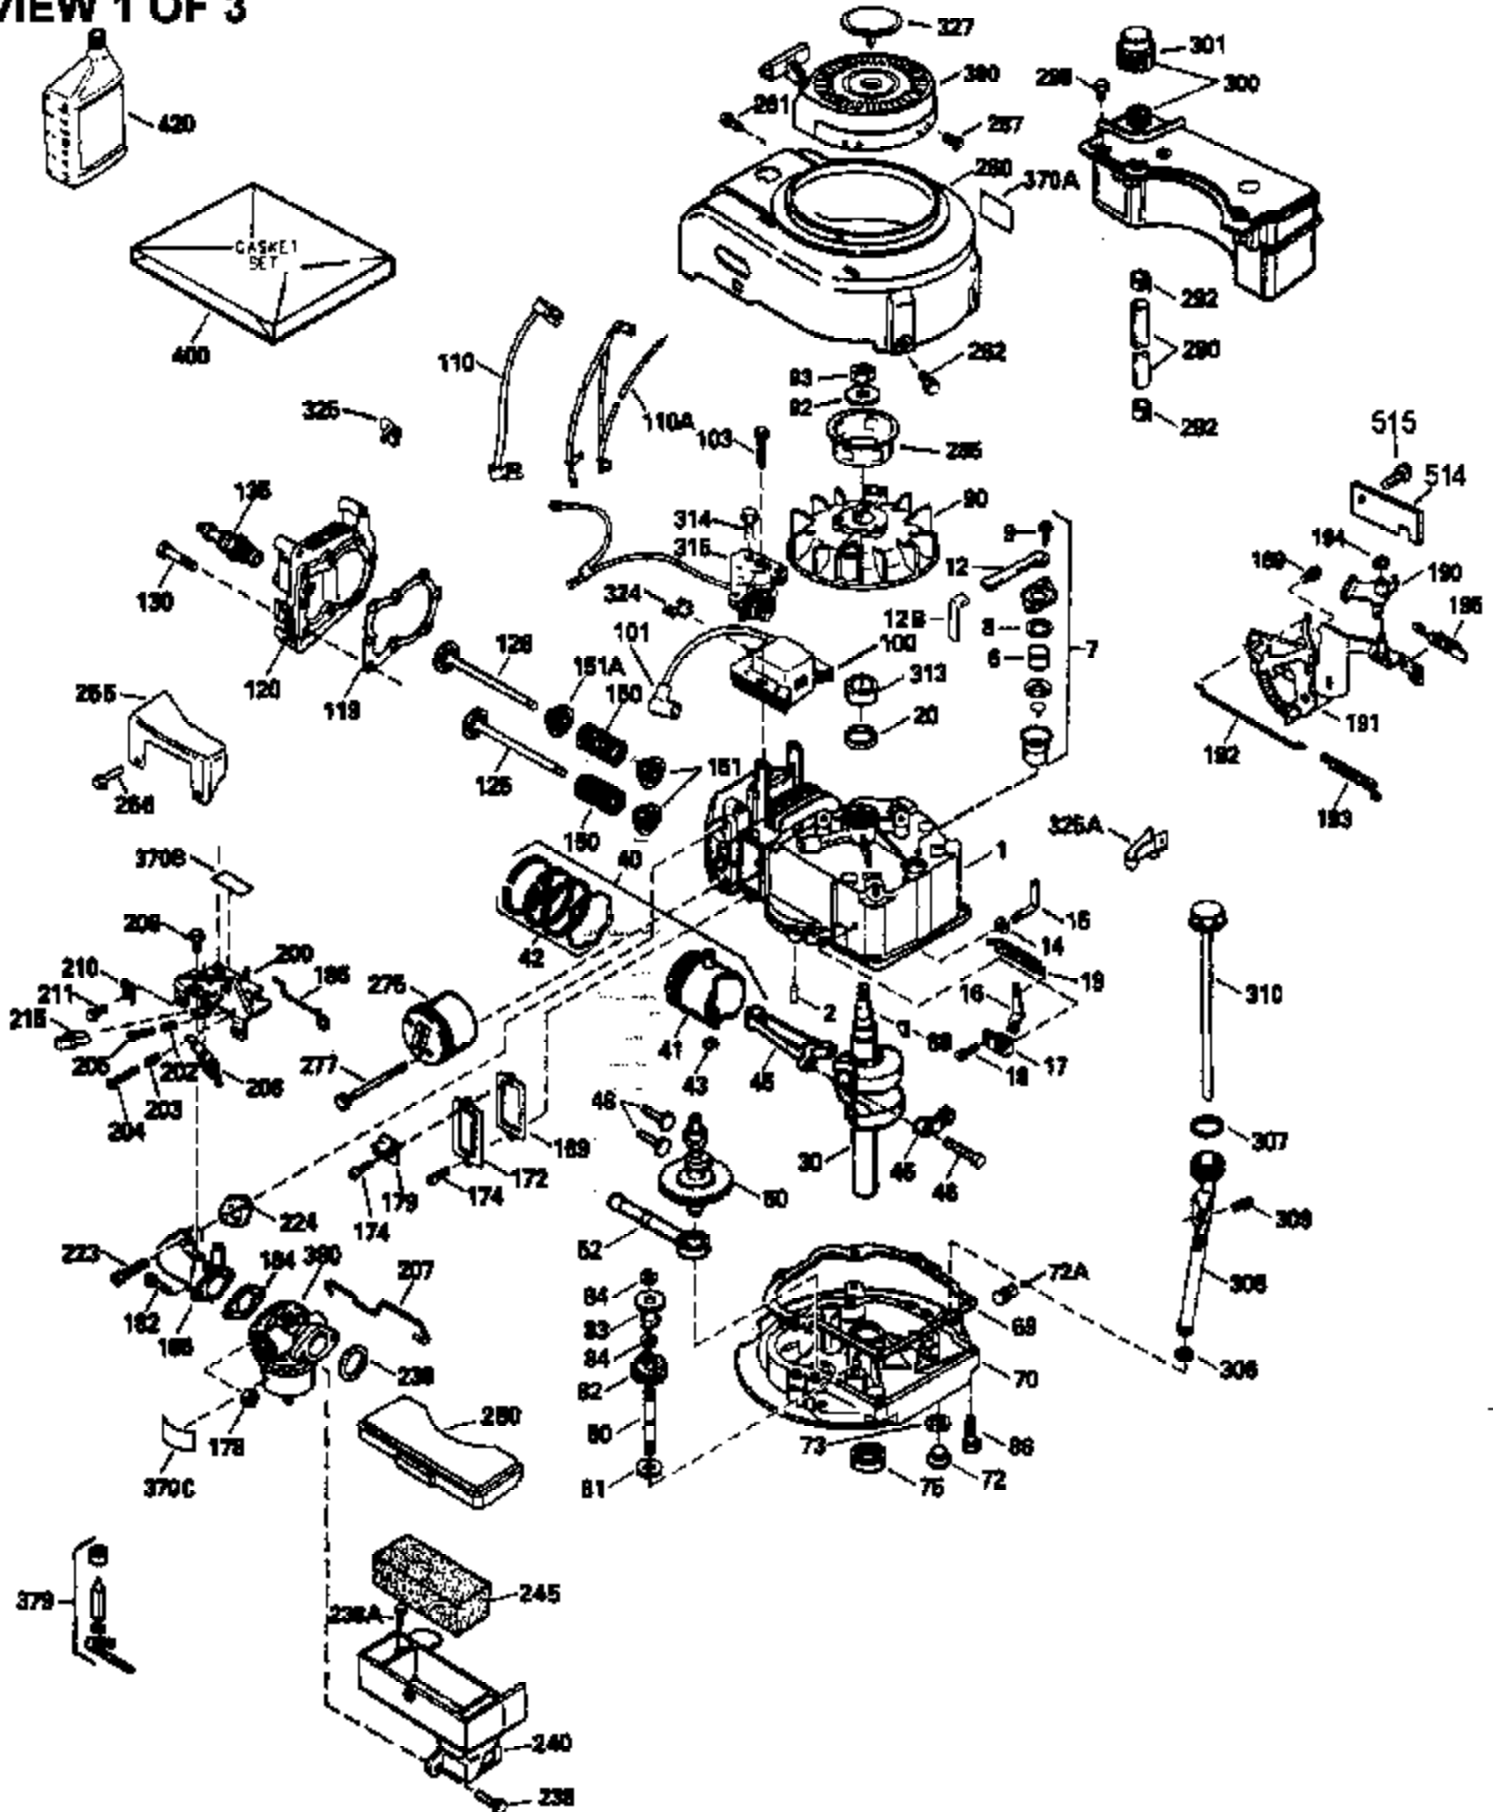

VIEW 1 OF 3

Ref #	Part Number	Qty	Description
1	35010		Cylinder (Incl. 2 & 20)(2-5/8" Bore)
2	26727		Pin, Dowel
12	33886		Tube, Breather
14	28277		Washer, Flat
15	31513		Rod, Governor
16	31383A		Lever, Governor
17	31335		Clamp, Governor lever
18	650548		Screw, 8-32 x 5/16"
19	31361		Spring, Extension
20	32600		Seal, Oil
30	34493		Crankshaft
40	34851		Piston, Pin & Ring Set (Std.) (2-5/8" Bore) NOTE: These piston, pin and ring sets and pistons have been superseded into a new piston, pin and ring set assembly. As of this update the ring sets (34854, 34855, 34856) are still available. It will be necessary to note on the engine that the piston, pin
40	34852		Piston, Pin & Ring Set (.010" OS)
40	34853		Piston, Pin & Ring Set (.020" OS)
41	32603B		Piston & Pin Ass'y. (Incl.43)(Std.)(2 -5/8")
41	32604B		Piston & Pin Ass'y. (Incl. 43) (.010" OS)
41	32605B		Piston & Pin Ass'y. (Incl. 43) (.020" OS)
42	34854		Ring Set (Std.) (2-5/8" Bore)
42	34855		Ring Set (.010" OS)
42	34856		Ring Set (.020" OS)
43	20381		Ring, Piston pin retaining
45	32875		Rod Assy., Connecting (Incl. 46)
46	32610A		Bolt, Connecting rod
48	27241		Lifter, Valve
50	33148A		Camshaft
52	29914		Oil Pump Assy.
69	35261		* Gasket, Mounting flange
72	30572		Plug, Oil drain (Incl. 73)
73	28833		* Drain Plug Gasket (Not req. W/plastic plug)
75	26208		Seal, Oil
80	30574		Shaft, Governor
81	30590A		Washer, Flat
82	30591		Gear Assy., Governor (Incl. 81)
83	30588A		Spool, Governor
84	29193		Ring, Retaining
86	650488		Screw, 1/4-20 x 1-1/4"
89	610995		Flywheel Key
90	611046A		Flywheel
92	650815		Washer, Belleville
93	650816		Nut, Flywheel
100	730207		Magneto-to-Solid State Conv. Kit (Includes solid state module, solid state flywheel key, and instructions.) (Use as required on external ignition engines only.)
100	34431		Solid State Ignition (This coil has been superseded to 730207 solid state conversion kit)
101	610118		Cover, Spark plug (Use as required)
103	650814		Screw, Torx T-15, 10-24 x 1"
103	650489		Screw, 1/4-20 x 5/8"
110	34432		Ground Wire
118	730194		Rope Guide Kit (Use as required)
119	33015A		* Gasket, Head
120	34342		Head, Cylinder