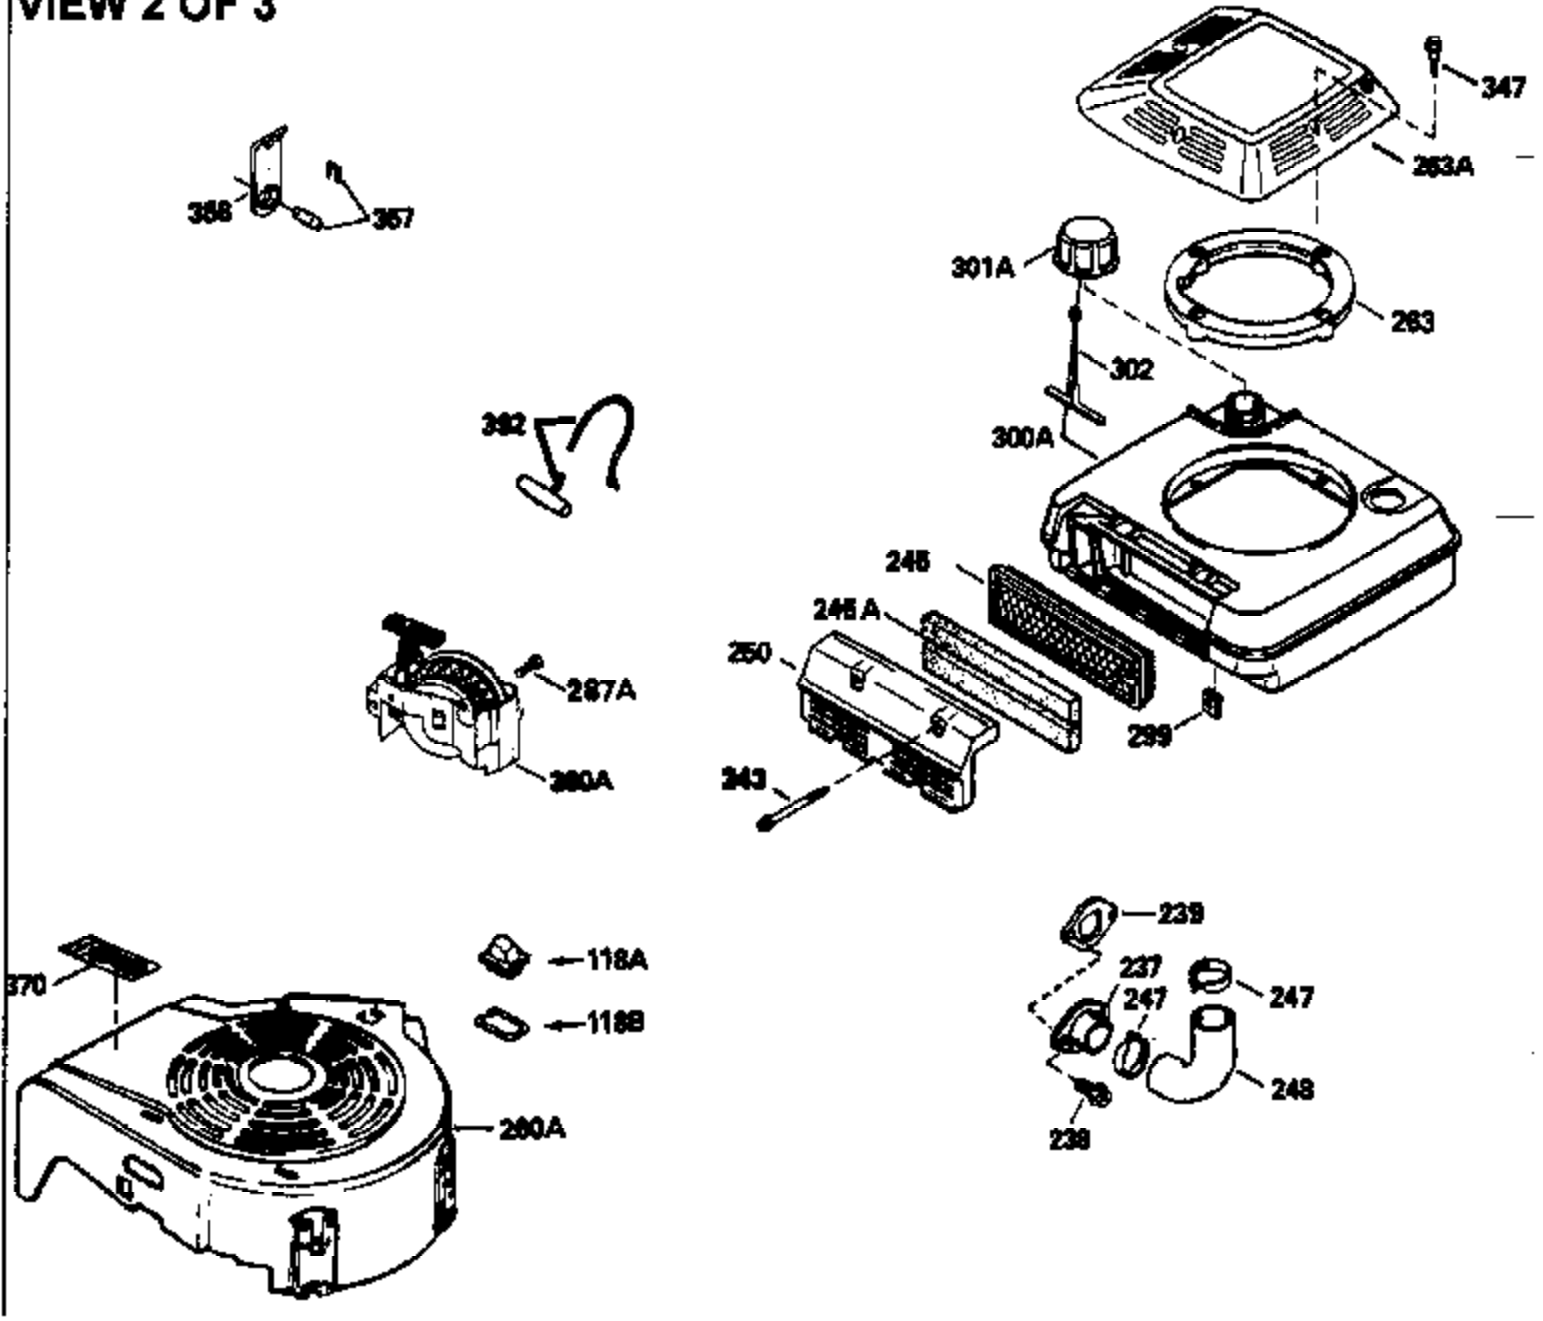

VIEW 2 OF 3

Ref #	Part Number	Qty	Description
118	730194		Rope Guide Kit (Use as required)
169A	31619A		* Gasket, Breather
170	31337A		Breather Assy. (Incl. 169A & 171)
171	31410		Element, Breather
238	650806		Screw, 10-32 x 5/8"
239	34338		* Gasket, Air cleaner
246E	35435		Filter, Pre-air (Use as required)
246	34340		Element, Air cleaner
250	34341A		Cover, Air cleaner
287A	650735		Screw, 10-24 x 3/8" (Use as required)
287A			Pop Rivet (3/16" Dia.) (Purchase locally)
313A	33876		Gasket, Stator
326	34113		Plug, Screen
370H	34387		Decal, Instruction (Optional)
370J	34870		Decal, Instruction (Optional)
377	30547A		Contact Assy., Breaker
378	30548B		Condenser
390A	590531		Side Mount Rewind Starter (Refer to Division 5, Section C, page 32 or Fiche 8A, Grid G-3 for breakdown)
425	730571		Starter Muff Kit (Incl.370J,426,427)(Opt.)
426	32203		Starter Air Cleaner (Optional)
427	32204		Starter Air Cleaner Bracket (Optional)
436	611006		Stator Plate Ass'y.(Incl.377,378,437, 442-448)
437	30551		Spring, Breaker box cover
438	610947		Cover, Dust
439	610955		Gasket, Stator cover
440	30992		Cam, Breaker
442	610385		Washer
443	610408		Nut, 8-32
444	29181		Breaker Fastening Screw & Washer
445	610593		Condenser Fastening Screw
446	33356		Terminal, Ground
448	30549		Felt, Cam wiper