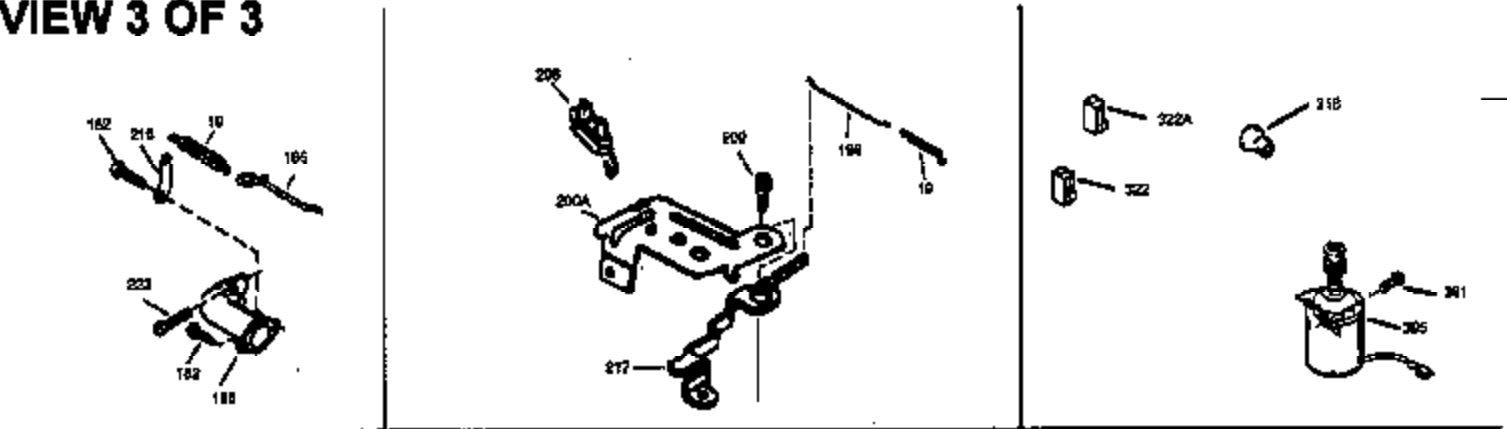

ILLUSTRATION SHOWS TYPICAL PARTS ONLY. ORDER BY PART NUMBER. PARTS NOT LISTED ARE SUPPLIED BY OEM.

VIEW 3 OF 3

Ref #	Part Number	Qty	Description
19	36281	1	Extension Spring
69	35261	1	* Mounting Flange Gasket
182	6201	2	Screw, 1/4-28 x 7/8"
185	31384A	1	Intake Pipe (Incl. 224)
186	34337	1	Governor Link
209	30200	2	Screw, 10-24 x 9/16"
223	650451	2	Screw, 1/4-20 x 1"
238	650937	2	Screw, 10-32 x 43/64"
239	35848	1	Air Cleaner Gasket
239B	36277	1	Air Cleaner Seal
240	36273	1	Air Cleaner Body
242	36276	1	Air Cleaner Base
243B	650967	2	Square Nuts M-5 x 0.8-6H
243	650966	1	Screw, M-5 x 0.8-6g x 2-7/16"
243A	650968	1	Screw, M-5 x 0.8-6g x 1-7/16"
245	36278	1	Air Cleaner Filter
245B	36275	1	Air Cleaner Filter
250	36274	1	Air Cleaner Cover
416	36085	1	Spark Arrestor Kit (Incl. 417)(Optional)
417	650760	1	Screw, 8-32 x 3/8"