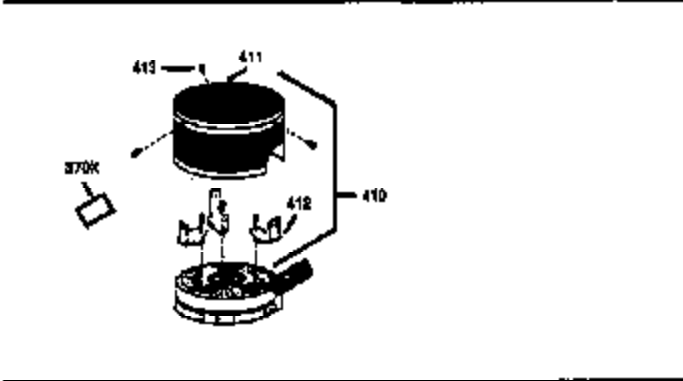

ILLUSTRATION SHOWS TYPICAL PARTS ONLY. ORDER BY PART NUMBER. PARTS NOT LISTED ARE SUPPLIED BY OEM.

VIEW 3 OF 3

Ref #	Part Number	Qty	Description
19	36281	1	Extension Spring
69	35261	1	* Mounting Flange Gasket
182	6201	2	Screw, 1/4-28 x 7/8"
185	31384A	1	Intake Pipe (Incl. 224)
186	34337	1	Governor Link
209	30200	2	Screw, 10-24 x 9/16"
223	650451	2	Screw, 1/4-20 x 1"
238	650937	2	Screw, 10-32 x 43/64"
239	35848	1	Air Cleaner Gasket
239B	36277	1	Air Cleaner Seal
240	36273	1	Air Cleaner Body
242	36276	1	Air Cleaner Base
243B	650967	2	Square Nuts M-5 x 0.8-6H
243	650966	1	Screw, M-5 x 0.8-6g x 2-7/16"
243A	650968	1	Screw, M-5 x 0.8-6g x 1-7/16"
245	36278	1	Air Cleaner Filter
245B	36275	1	Air Cleaner Filter
250	36274	1	Air Cleaner Cover
416	36085	1	Spark Arrestor Kit (Incl. 417)(Optional)
417	650760	1	Screw, 8-32 x 3/8"