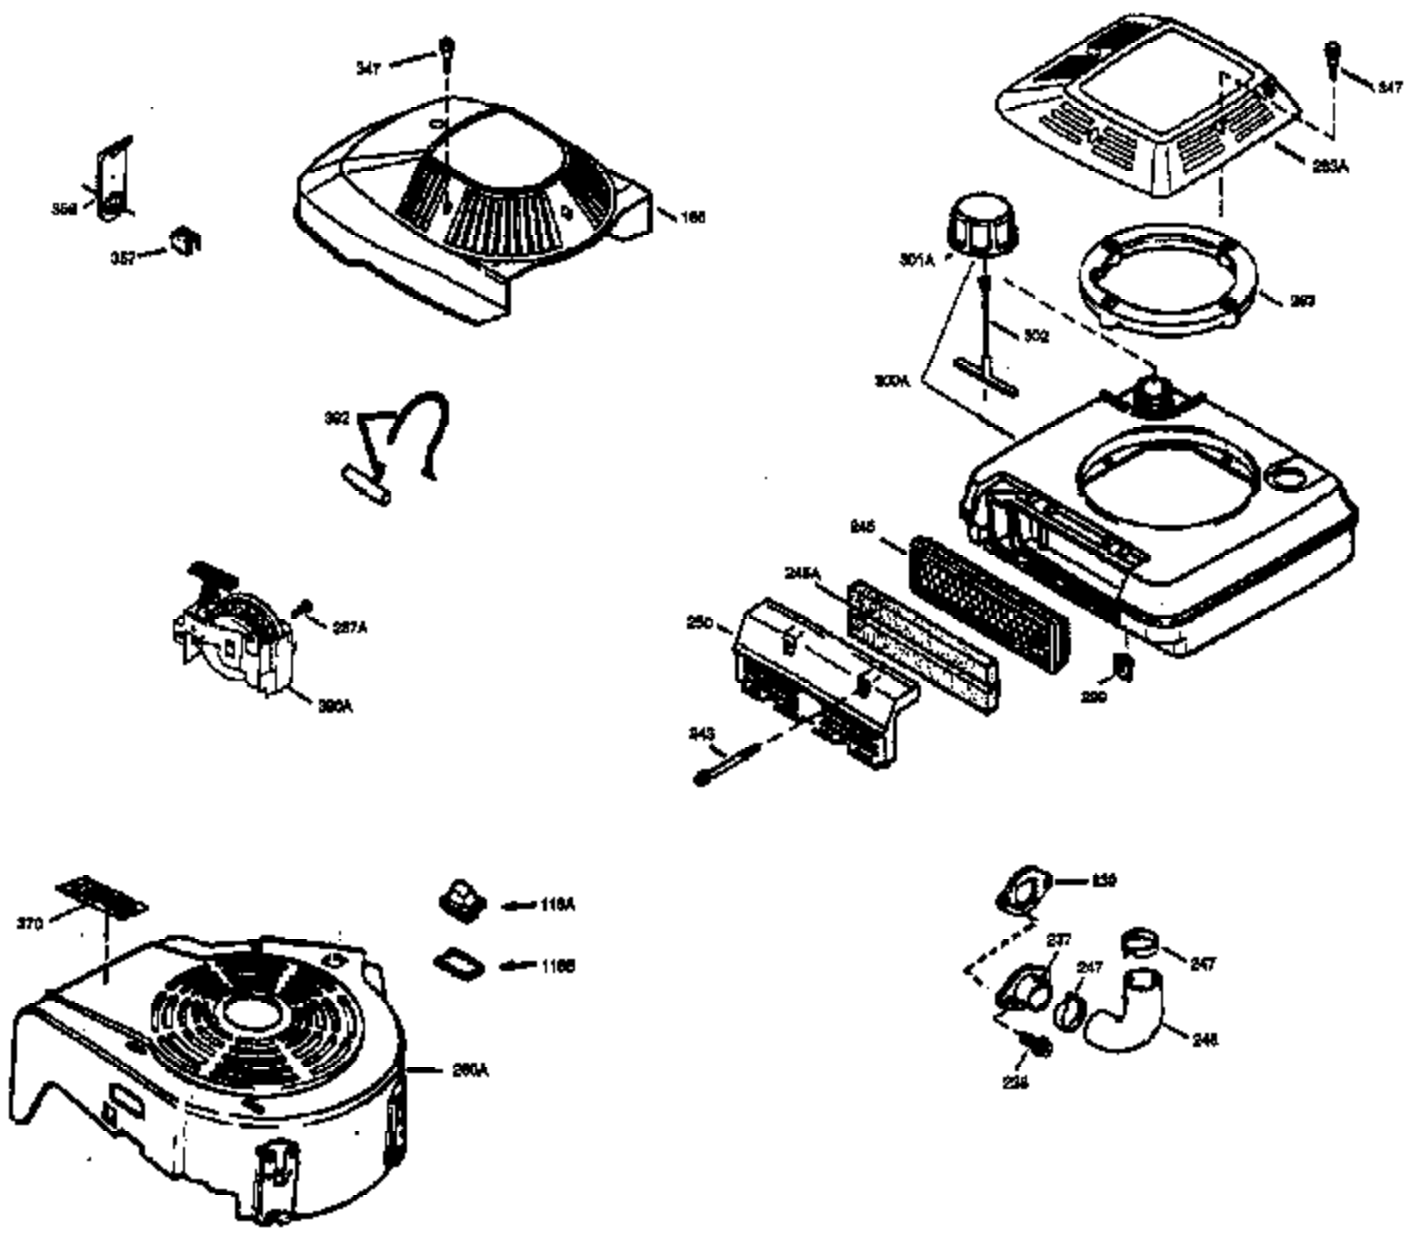

ILLUSTRATION SHOWS TYPICAL PARTS ONLY. ORDER BY PART NUMBER. PARTS NOT LISTED ARE SUPPLIED BY OEM.
VIEW 2 OF 3

Ref #	Part Number	Qty	Description
238	650937	2	Screw, 10-32 x 43/64"
239	35848	1	Air Cleaner Gasket
243	650966	1	Screw, M-5 x 0.8-6g x 2-7/16"
245	36278	1	Air Cleaner Filter
250	36274	1	Air Cleaner Cover
370	36260	1	Primer Decal