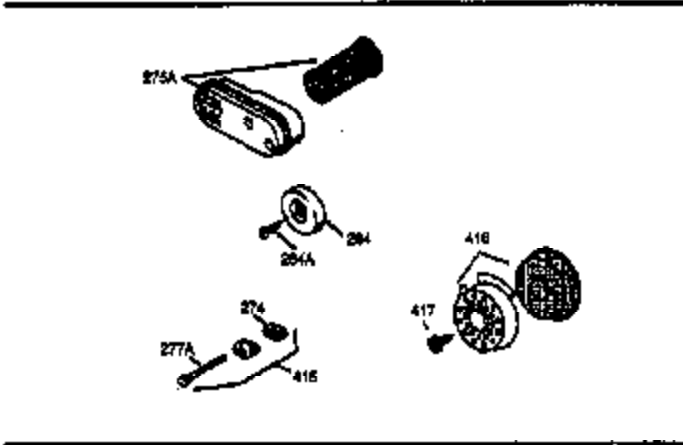

ILLUSTRATION SHOWS TYPICAL PARTS ONLY. ORDER BY PART NUMBER. PARTS NOT LISTED ARE SUPPLIED BY OEM.

VIEW 3 OF 3

Ref #	Part Number	Qty	Description
19	36281	1	Extension Spring
69	35261	1	* Mounting Flange Gasket
182	6201	2	Screw, 1/4-28 x 7/8"
185	31384A	1	Intake Pipe (Incl. 224)
186	34337	1	Governor Link
209	30200	2	Screw, 10-24 x 9/16"
223	650451	2	Screw, 1/4-20 x 1"
238	650937	2	Screw, 10-32 x 43/64"
239	35848	1	Air Cleaner Gasket
239B	36277	1	Air Cleaner Seal
240	36273	1	Air Cleaner Body
242	36276	1	Air Cleaner Base
243B	650967	2	Square Nuts M-5 x 0.8-6H
243	650966	1	Screw, M-5 x 0.8-6g x 2-7/16"
243A	650968	1	Screw, M-5 x 0.8-6g x 1-7/16"
245	36278	1	Air Cleaner Filter
245B	36275	1	Air Cleaner Filter
250	36274	1	Air Cleaner Cover
416	36085	1	Spark Arrestor Kit (Incl. 417)(Optional)
417	650760	1	Screw, 8-32 x 3/8"