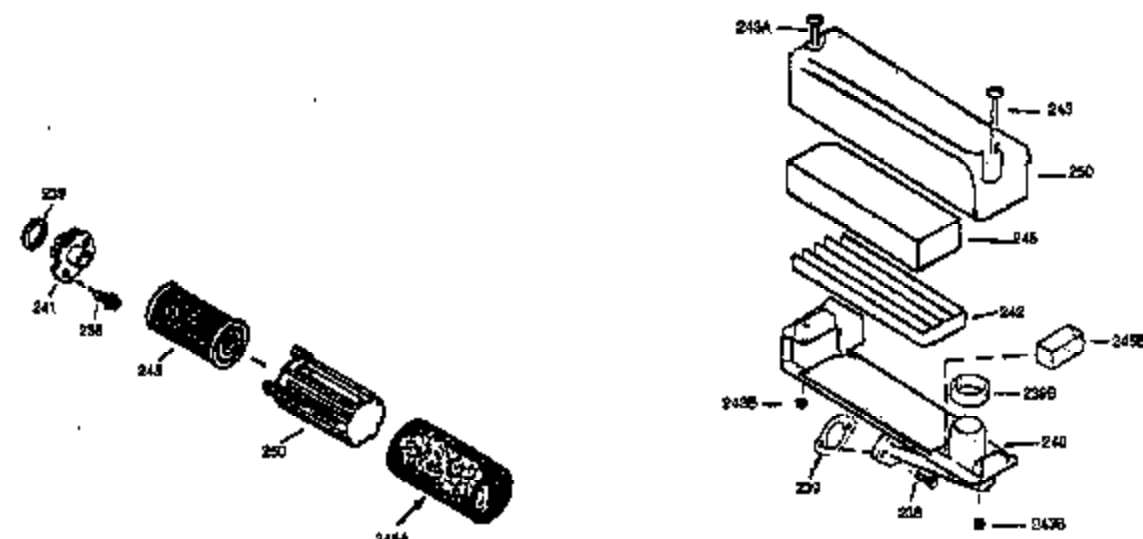

ILLUSTRATION SHOWS TYPICAL PARTS ONLY. ORDER BY PART NUMBER. PARTS NOT LISTED ARE SUPPLIED BY OEM.

VIEW 3 OF 3

Ref #	Part Number	Qty	Description
19	36281	1	Extension Spring
69	35261	1	* Mounting Flange Gasket
182	6201	2	Screw, 1/4-28 x 7/8"
185	31384A	1	Intake Pipe (Incl. 224)
186	34337	1	Governor Link
209	30200	2	Screw, 10-24 x 9/16"
223	650451	2	Screw, 1/4-20 x 1"
238	650937	2	Screw, 10-32 x 43/64"
239	35848	1	Air Cleaner Gasket
239B	36277	1	Air Cleaner Seal
240	36273	1	Air Cleaner Body
242	36276	1	Air Cleaner Base
243B	650967	2	Square Nuts M-5 x 0.8-6H
243	650966	1	Screw, M-5 x 0.8-6g x 2-7/16"
243A	650968	1	Screw, M-5 x 0.8-6g x 1-7/16"
245	36278	1	Air Cleaner Filter
245B	36275	1	Air Cleaner Filter
250	36274	1	Air Cleaner Cover
416	36085	1	Spark Arrestor Kit (Incl. 417)(Optional)
417	650760	1	Screw, 8-32 x 3/8"