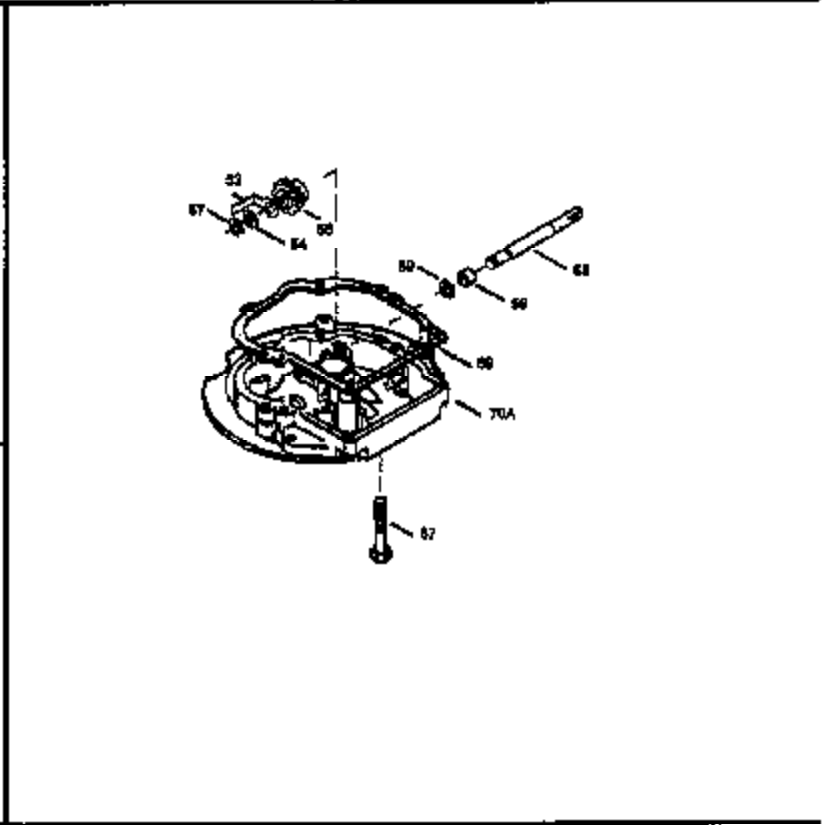

ILLUSTRATION SHOWS TYPICAL PARTS ONLY. ORDER BY PART NUMBER. PARTS NOT LISTED ARE SUPPLIED BY OEM.

VIEW 3 OF 3

Ref #	Part Number	Qty	Description
19	36281	1	Extension Spring
69	35261	1	* Mounting Flange Gasket
182	6201	2	Screw, 1/4-28 x 7/8"
185	31384A	1	Intake Pipe (Incl. 224)
186	34337	1	Governor Link
209	30200	2	Screw, 10-24 x 9/16"
223	650451	2	Screw, 1/4-20 x 1"
238	650937	2	Screw, 10-32 x 43/64"
239	35848	1	Air Cleaner Gasket
239B	36277	1	Air Cleaner Seal
240	36273	1	Air Cleaner Body
242	36276	1	Air Cleaner Base
243B	650967	2	Square Nuts M-5 x 0.8-6H
243	650966	1	Screw, M-5 x 0.8-6g x 2-7/16"
243A	650968	1	Screw, M-5 x 0.8-6g x 1-7/16"
245	36278	1	Air Cleaner Filter
245B	36275	1	Air Cleaner Filter
250	36274	1	Air Cleaner Cover
416	36085	1	Spark Arrestor Kit (Incl. 417)(Optional)
417	650760	1	Screw, 8-32 x 3/8"