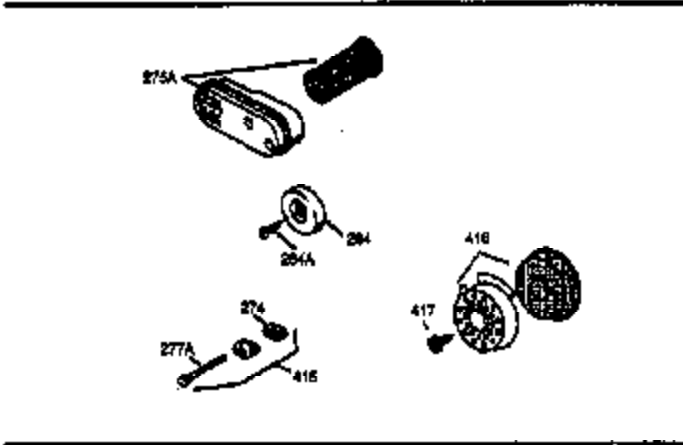

ILLUSTRATION SHOWS TYPICAL PARTS ONLY. ORDER BY PART NUMBER. PARTS NOT LISTED ARE SUPPLIED BY OEM.

VIEW 3 OF 3

Ref #	Part Number	Qty	Description
19	31361	1	Extension Spring
69	35261	1	* Mounting Flange Gasket
182	6201	2	Screw, 1/4-28 x 7/8"
185	31384A	1	Intake Pipe (Incl. 224)
186	34337	1	Governor Link
206	610973	1	Terminal
209	30200	2	Screw, 10-24 x 9/16"
223	650451	2	Screw, 1/4-20 x 1"
238	650937	2	Screw, 10-32 x 43/64"
239	35848	1	* Air Cleaner Gasket
239B	36277	1	Air Cleaner Seal
240	36273	1	Air Cleaner Body (Incl. 239)
242	36276	1	Air Cleaner Base
243	650966	1	Screw, M-5 x 0.8-6G x 2-7/16"
243A	650968	1	Screw, M-5 x 0.8-6G x 1-7/16"
243B	650967	2	Nut, M-5 x 0.8-6H
245B	36275	1	Air Cleaner Filter
245	36278	1	Air Cleaner Filter
250	36274	1	Air Cleaner Cover