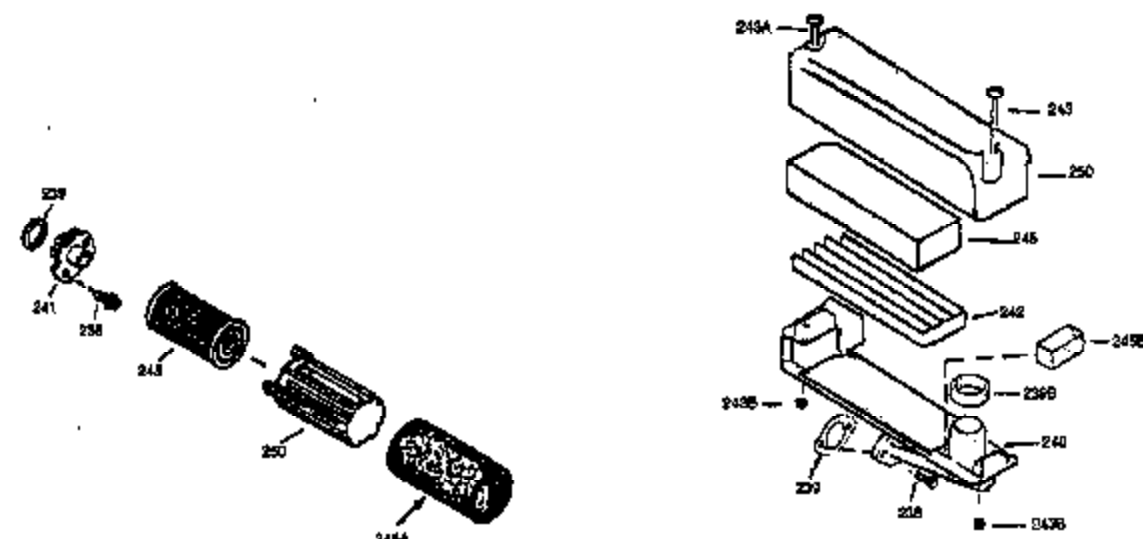

ILLUSTRATION SHOWS TYPICAL PARTS ONLY. ORDER BY PART NUMBER. PARTS NOT LISTED ARE SUPPLIED BY OEM.

VIEW 3 OF 3

Ref #	Part Number	Qty	Description
19	31361	1	Extension Spring
69	35261	1	* Mounting Flange Gasket
182	6201	2	Screw, 1/4-28 x 7/8"
185	31384A	1	Intake Pipe (Incl. 224)
186	34337	1	Governor Link
206	610973	1	Terminal
209	30200	2	Screw, 10-24 x 9/16"
223	650451	2	Screw, 1/4-20 x 1"
238	650937	2	Screw, 10-32 x 43/64"
239	35848	1	* Air Cleaner Gasket
239B	36277	1	Air Cleaner Seal
240	36273	1	Air Cleaner Body (Incl. 239)
242	36276	1	Air Cleaner Base
243	650966	1	Screw, M-5 x 0.8-6G x 2-7/16"
243A	650968	1	Screw, M-5 x 0.8-6G x 1-7/16"
243B	650967	2	Nut, M-5 x 0.8-6H
245B	36275	1	Air Cleaner Filter
245	36278	1	Air Cleaner Filter
250	36274	1	Air Cleaner Cover