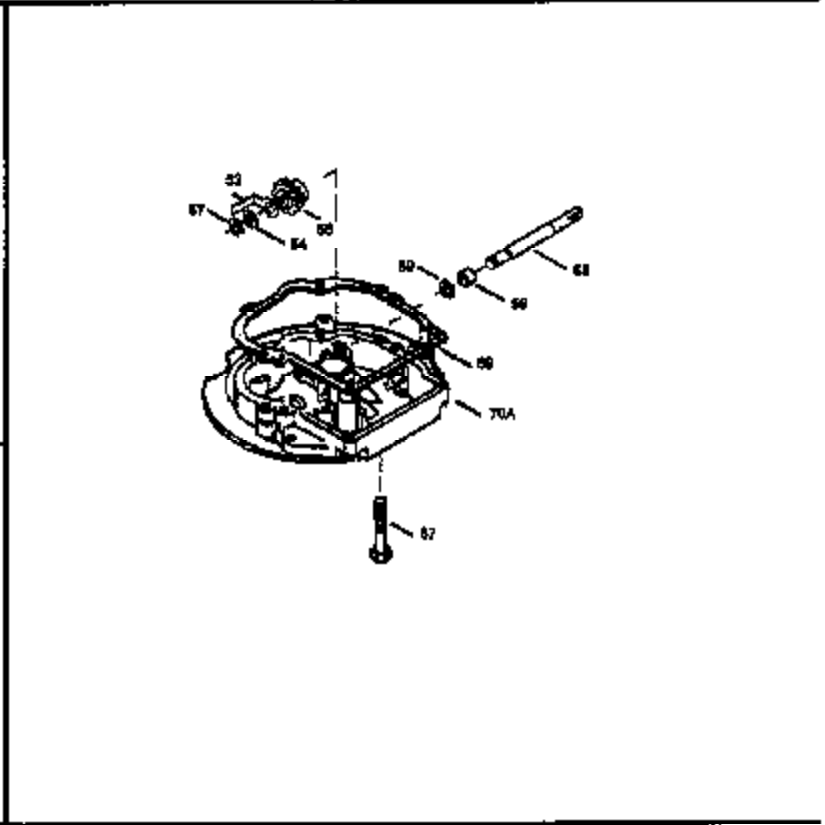

ILLUSTRATION SHOWS TYPICAL PARTS ONLY. ORDER BY PART NUMBER. PARTS NOT LISTED ARE SUPPLIED BY OEM.

VIEW 3 OF 3

Ref #	Part Number	Qty	Description
19	31361	1	Extension Spring
69	35261	1	* Mounting Flange Gasket
182	6201	2	Screw, 1/4-28 x 7/8"
185	31384A	1	Intake Pipe (Incl. 224)
186	34337	1	Governor Link
206	610973	1	Terminal
209	30200	2	Screw, 10-24 x 9/16"
223	650451	2	Screw, 1/4-20 x 1"
238	650937	2	Screw, 10-32 x 43/64"
239	35848	1	* Air Cleaner Gasket
239B	36277	1	Air Cleaner Seal
240	36273	1	Air Cleaner Body (Incl. 239)
242	36276	1	Air Cleaner Base
243	650966	1	Screw, M-5 x 0.8-6G x 2-7/16"
243A	650968	1	Screw, M-5 x 0.8-6G x 1-7/16"
243B	650967	2	Nut, M-5 x 0.8-6H
245B	36275	1	Air Cleaner Filter
245	36278	1	Air Cleaner Filter
250	36274	1	Air Cleaner Cover