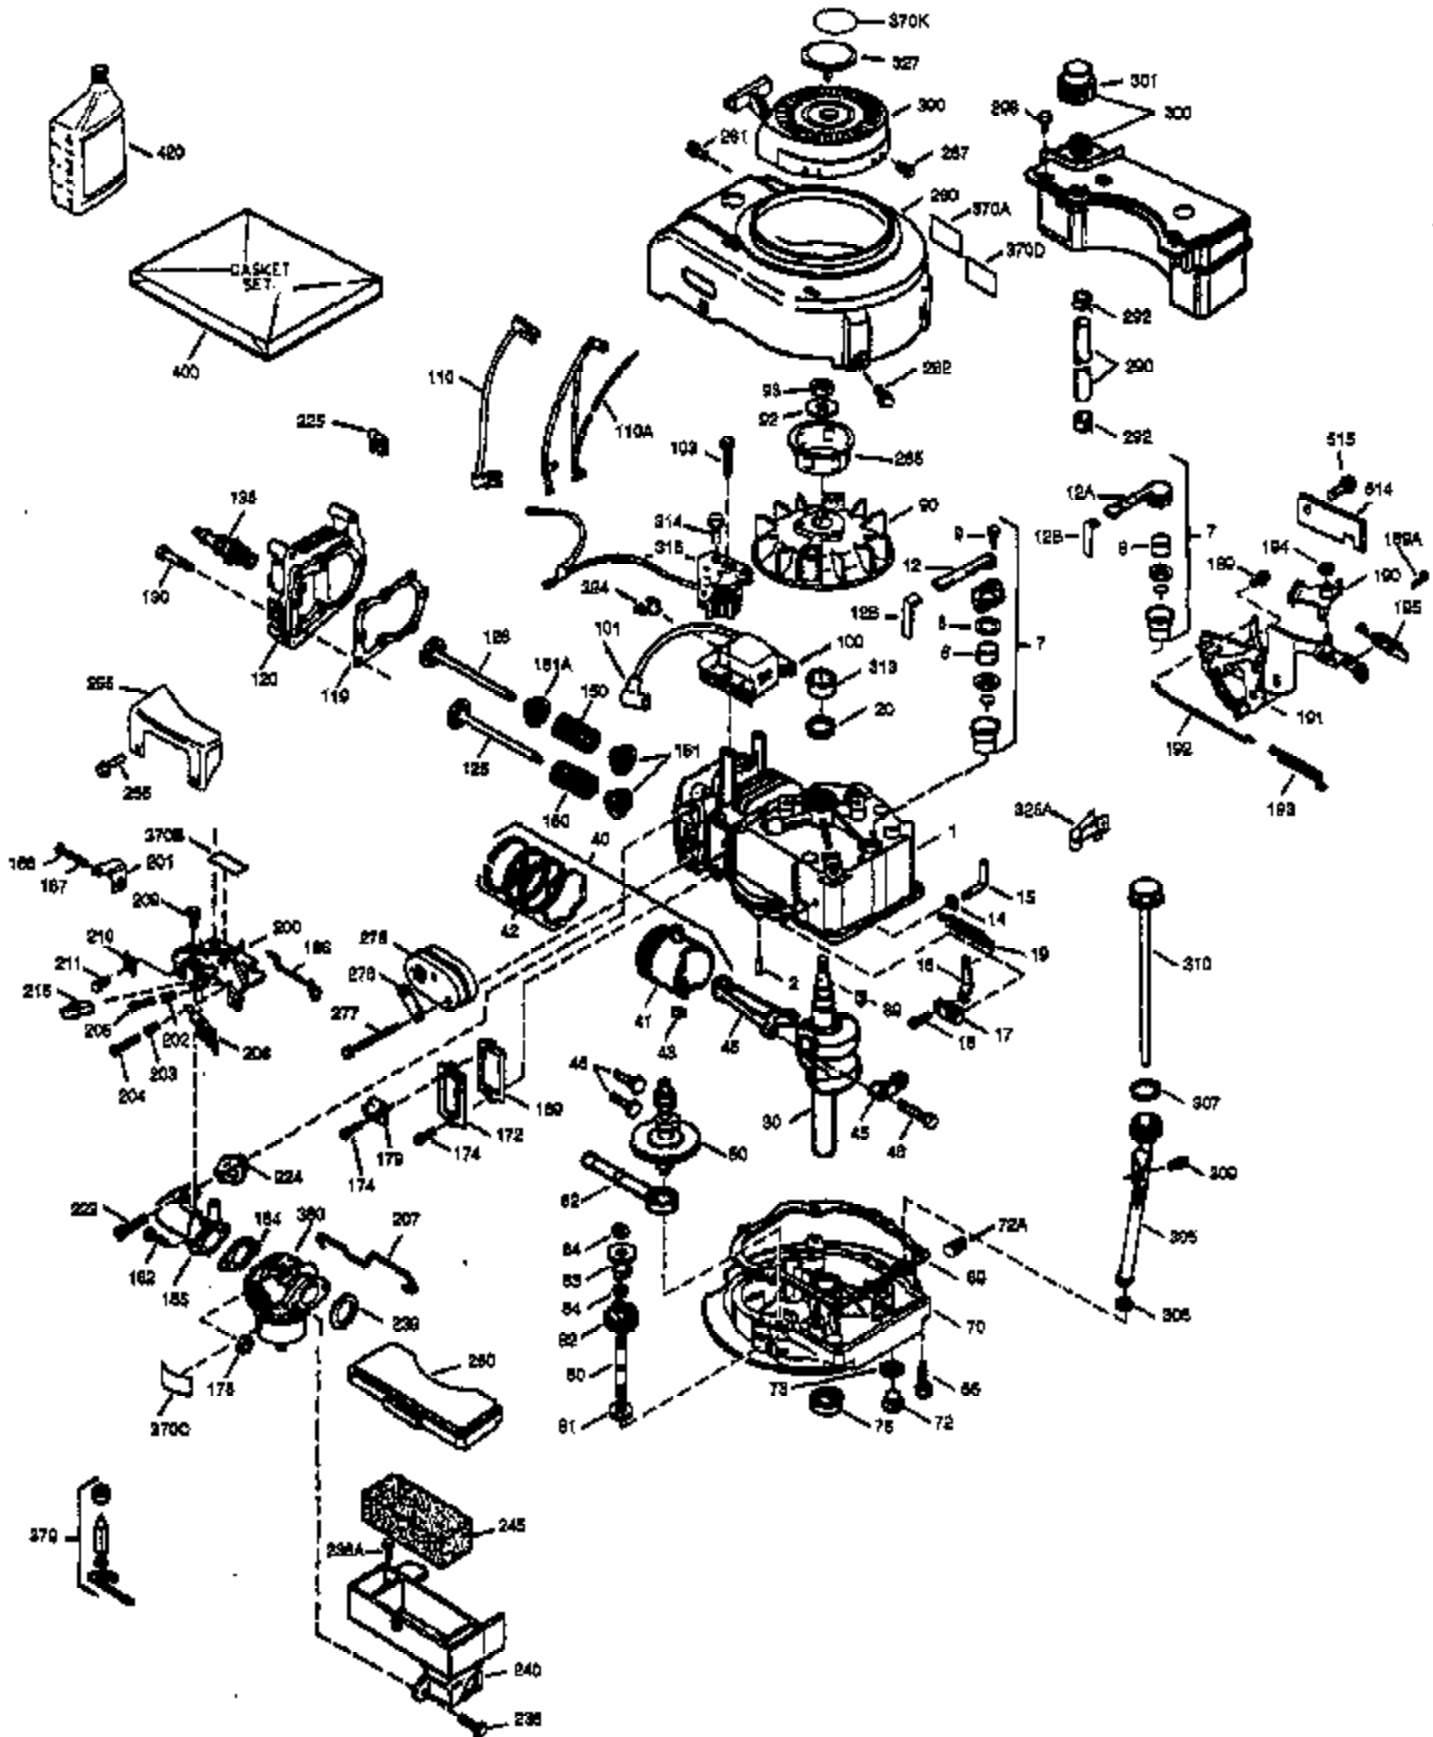

ILLUSTRATION SHOWS TYPICAL PARTS ONLY. ORDER BY PART NUMBER. PARTS NOT LISTED ARE SUPPLIED BY OEM.

VIEW 1 OF 3

Engine Parts List #1

Ref #	Part Number	Qty	Description
1	35010	1	Cylinder (Incl. 2 & 20)
2	26727	2	Dowel Pin
6	33734	1	Breather Element
7	34214A	1	Breather Ass'y. (Incl. 6, 8, 9 & 12)
8	33735	1	* Breather Gasket
9	30200	2	Screw, 10-24 x 9/16"
12	33886	1	Breather Tube
14	28277	1	Washer
15	30589	1	Governor Rod (Incl. 14)
16	31383A	1	Governor Lever
17	31335	1	Governor Lever Clamp
18	650548	1	Screw, 8-32 x 5/16"
19	31361	1	Extension Spring
20	32600	1	Oil Seal
30	36267	1	Crankshaft
40	35544A	1	Piston, Pin & Ring Set (Std.)
40	35545A	1	Piston, Pin & Ring Set (.010" OS)
40	35546	1	Piston, Pin & Ring Set (.020" OS)
41	35541	1	Piston & Pin Ass'y. (Std.) (Incl. 43)
41	35542	1	Piston & Pin Ass'y. (.010" OS) (Incl. 43)
41	35543	1	Piston & Pin Ass'y. (.020" OS) (Incl. 43)
42	35547A	1	Ring Set (Std.)
42	35548A	1	Ring Set (.010" OS)
42	35549	1	Ring Set (.020" OS)
43	20381	2	Piston Pin Retaining Ring
45	30963B	1	Connecting Rod Ass'y (Incl. 46)
46	32610A	2	Connecting Rod Bolt
48	27241	2	Valve Lifter
50	35990	1	Camshaft (BCR)
52	29914	1	Oil Pump Ass'y.
69	35261	1	* Mounting Flange Gasket
70	34311D	1	Mounting Flange (Incl. 72 thru 83)
72	36083	1	Oil Drain Plug
75	27897	1	Oil Seal
80	30574A	1	Governor Shaft
81	30590A	1	Washer
82	30591	1	Governor Gear Ass'y. (Incl. 81)
83	30588A	1	Governor Spool
86	650488	6	Screw, 1/4-20 x 1-1/4"
89	611004	1	Flywheel Key
90	611112	1	Flywheel
92	650815	1	Belleville Washer
93	650816	1	Flywheel Nut
100	34443A	1	Solid State Ignition
101	610118	1	Spark Plug Cover
103	650814	2	Screw, Torx T-15, 10-24 x 1"
110	36230	1	Ground Wire
119	36229	1	* Cylinder Head Gasket
120	36268	1	Cylinder Head
125	29313C	1	Exhaust Valve (Std.) (Incl. 151)
125	29315C	1	Exhaust Valve (1/32" OS) (Incl. 151)
126	29314B	1	Intake Valve (Std.) (Incl. 151)
126	29315C	1	Intake Valve (1/32" OS) (Incl. 151)
130	6021A	8	Screw, 5/16-18 x 1-1/2"
135	35395	1	Resistor Spark Plug (RJ19LM)
150	35991	2	Valve Spring
151	31673	2	Valve Spring Cap
169	27234A	1	* Valve Cover Gasket