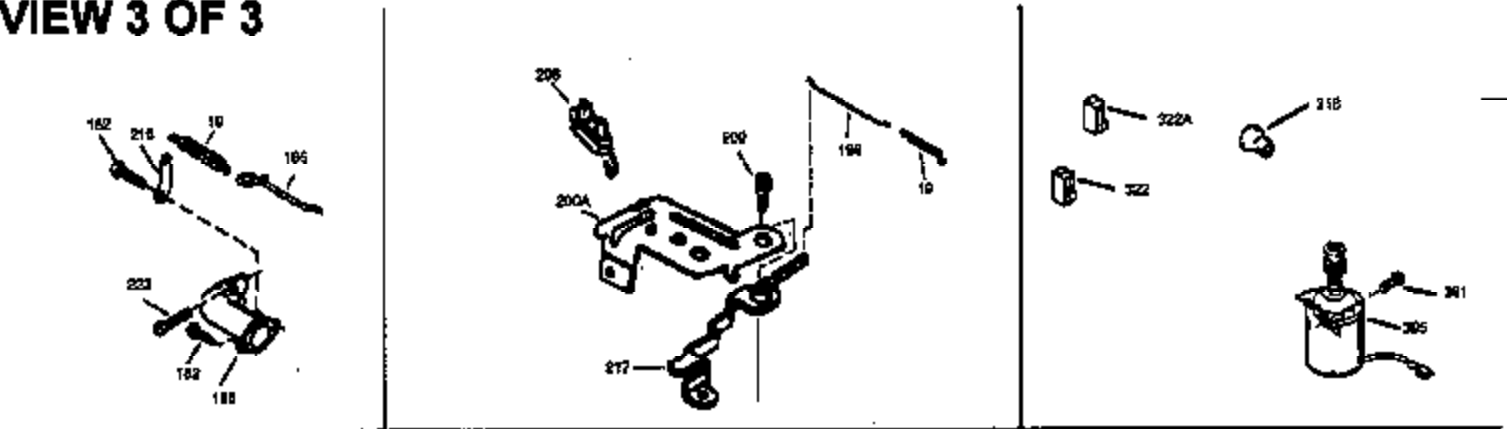

ILLUSTRATION SHOWS TYPICAL PARTS ONLY. ORDER BY PART NUMBER. PARTS NOT LISTED ARE SUPPLIED BY OEM.

VIEW 3 OF 3

Ref #	Part Number	Qty	Description
19	31361	1	Extension Spring
69	35261	1	* Mounting Flange Gasket
182	6201	2	Screw, 1/4-28 x 7/8"
185	31384A	1	Intake Pipe (Incl. 224)
186	34337	1	Governor Link
206	610973	1	Terminal
209	30200	2	Screw, 10-24 x 9/16"
223	650451	2	Screw, 1/4-20 x 1"
238	650937	2	Screw, 10-32 x 43/64"
239	35848	1	* Air Cleaner Gasket
239B	36277	1	Air Cleaner Seal
240	36273	1	Air Cleaner Body (Incl. 239)
242	36276	1	Air Cleaner Base
243	650966	1	Screw, M-5 x 0.8-6G x 2-7/16"
243A	650968	1	Screw, M-5 x 0.8-6G x 1-7/16"
243B	650967	2	Nut, M-5 x 0.8-6H
245B	36275	1	Air Cleaner Filter
245	36278	1	Air Cleaner Filter
250	36274	1	Air Cleaner Cover