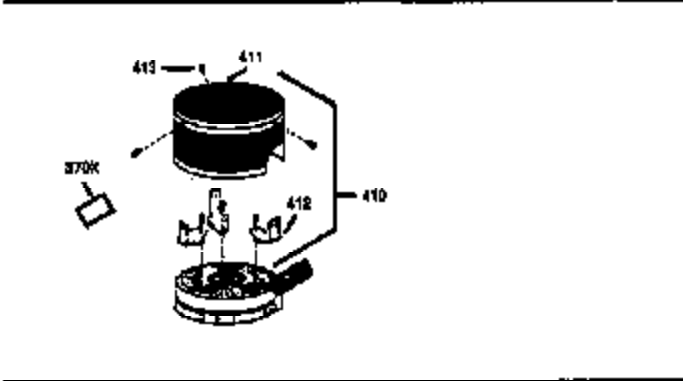

ILLUSTRATION SHOWS TYPICAL PARTS ONLY. ORDER BY PART NUMBER. PARTS NOT LISTED ARE SUPPLIED BY OEM.

VIEW 3 OF 3

Ref #	Part Number	Qty	Description
19	31361	1	Extension Spring
69	35261	1	* Mounting Flange Gasket
182	6201	2	Screw, 1/4-28 x 7/8"
185	31384A	1	Intake Pipe (Incl. 224)
186	34337	1	Governor Link
206	610973	1	Terminal
209	30200	2	Screw, 10-24 x 9/16"
223	650451	2	Screw, 1/4-20 x 1"
238	650937	2	Screw, 10-32 x 43/64"
239	35848	1	* Air Cleaner Gasket
239B	36277	1	Air Cleaner Seal
240	36273	1	Air Cleaner Body (Incl. 239)
242	36276	1	Air Cleaner Base
243	650966	1	Screw, M-5 x 0.8-6G x 2-7/16"
243A	650968	1	Screw, M-5 x 0.8-6G x 1-7/16"
243B	650967	2	Nut, M-5 x 0.8-6H
245B	36275	1	Air Cleaner Filter
245	36278	1	Air Cleaner Filter
250	36274	1	Air Cleaner Cover