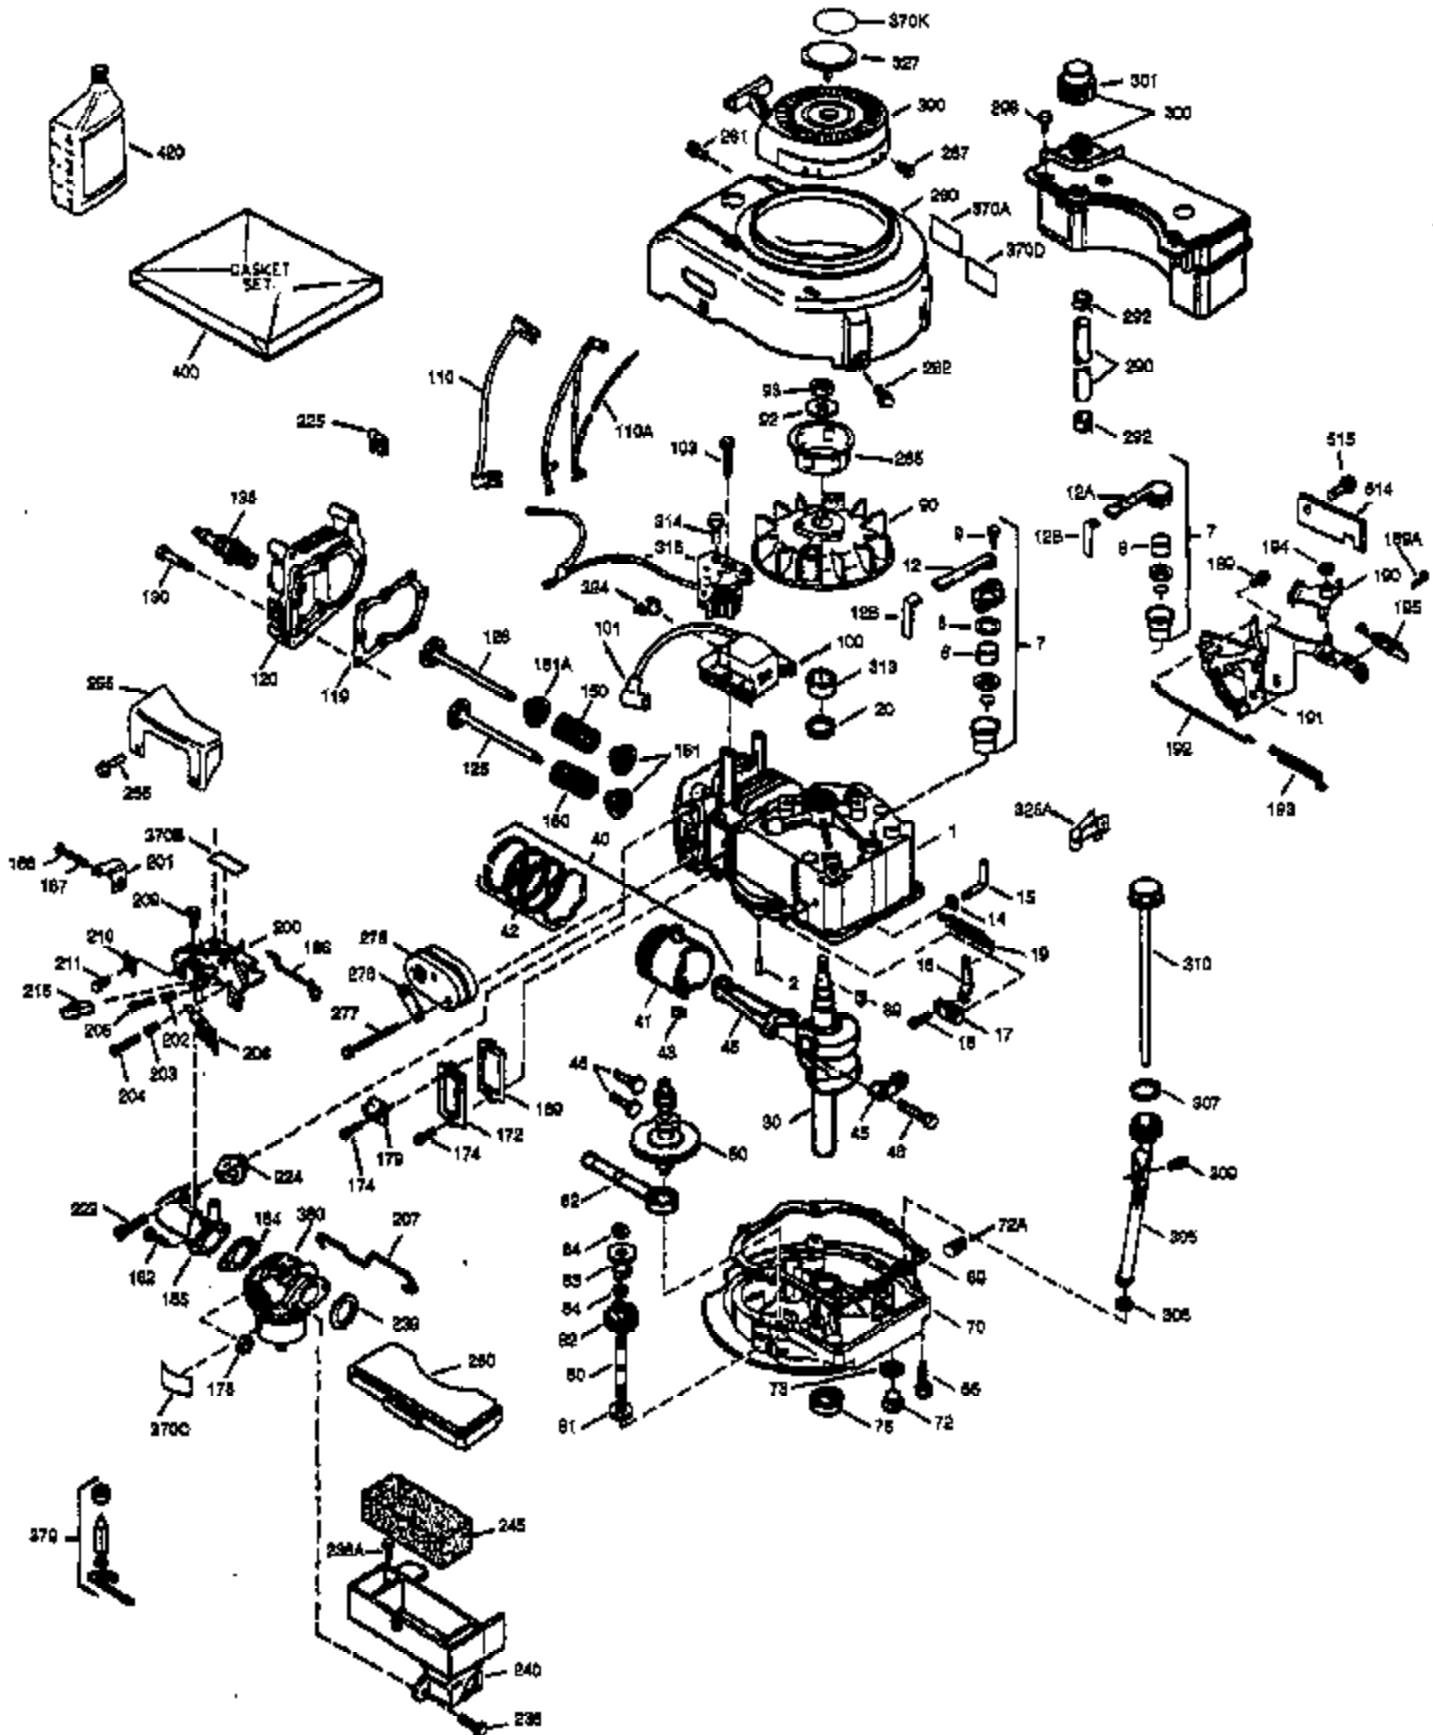

ILLUSTRATION SHOWS TYPICAL PARTS ONLY. ORDER BY PART NUMBER. PARTS NOT LISTED ARE SUPPLIED BY OEM.

**VIEW 1 OF 3**

Ref #	Part Number	Qty	Description
1	35010		Cylinder (Incl. 2 & 20) (2-5/8" Bore)
2	26727		Pin, Dowel
6	33734		Element, Breather
7	34214A		Breather Assy. (Incl. 6, 8, 9, 12 & 1 2A)
8	33735		* Gasket, Breather
9	30200		Screw, 10-24 x 9/16"
12	35496		Tube, Breather
14	28277		Washer, Flat
15	30589		Rod, Governor (Incl. 14)
16	31383A		Lever, Governor
17	31335		Clamp, Governor lever
18	650548		Screw, 8-32 x 5/16"
19	31361		Spring, Extension
20	32600		Seal, Oil
30	35606		Crankshaft
40	35544		Piston, Pin & Ring Set (Std.) (2-5/8" Bore)
40	35545		Piston, Pin & Ring Set (.010" OS)
40	35546		Piston, Pin & Ring Set (.020" OS)
41	35541		Piston & Pin Ass'y. (Incl. 43)(Std.)( 2-5/8")
41	35542		Piston & Pin Ass'y. (Incl. 43) (.010" OS)
41	35543		Piston & Pin Ass'y. (Incl. 43) (.020" OS)
42	35547		Ring Set (Std.) (2-5/8" Bore)
42	35548		Ring Set (.010" OS)
42	35549		Ring Set (.020" OS)
43	20381		Ring, Piston pin retaining
45	30963B		Rod Assy., Connecting (Incl. 46)
46	32610A		Bolt, Connecting rod
48	27241		Lifter, Valve
50	33148A		Camshaft
52	29914		Oil Pump Assy.
69	35261		* Gasket, Mounting flange
70	34311C		Flange Ass'y. (Incl. 72, 72A, 73, 75 & 80)
72	30572		Plug, Oil drain (Incl. 73)
73	28833		* Drain Plug Gasket (Not req. W/plastic plug)
75	27897		Seal, Oil
80	30574		Shaft, Governor
81	30590A		Washer, Flat
82	30591		Gear Assy., Governor (Incl. 81)
83	30588A		Spool, Governor
84	29193		Ring, Retaining
86	650488		Screw, 1/4-20 x 1-1/4"
89	611004		Flywheel Key
90	611112		Flywheel
92	650815		Washer, Belleville
93	650816		Nut, Flywheel
100	34443A		Solid State Ignition
101	610118		Cover, Spark plug
103	650814		Screw, Torx T-15, 10-24 x 1"
110	34961		Ground Wire
119	33015A		* Gasket, Head
120	34342		Head, Cylinder
125	29314B		Intake Valve (Std.) (Incl. 151) (Conventional Ports)
125	29315C		Intake Valve (1/32" OS) (Incl. 151) (Conventional Ports)
126	29313C		Exhaust Valve (Std.) (Incl. 151) (Conventional Ports)
126	29315C		Exhaust Valve (1/32" OS) (Incl. 151) (Conventional Ports)
130	6021A		Screw, 5/16-18 x 1-1/2"
135	35395		Resistor Spark Plug (RJ19LM)
150	31672		Spring, Valve