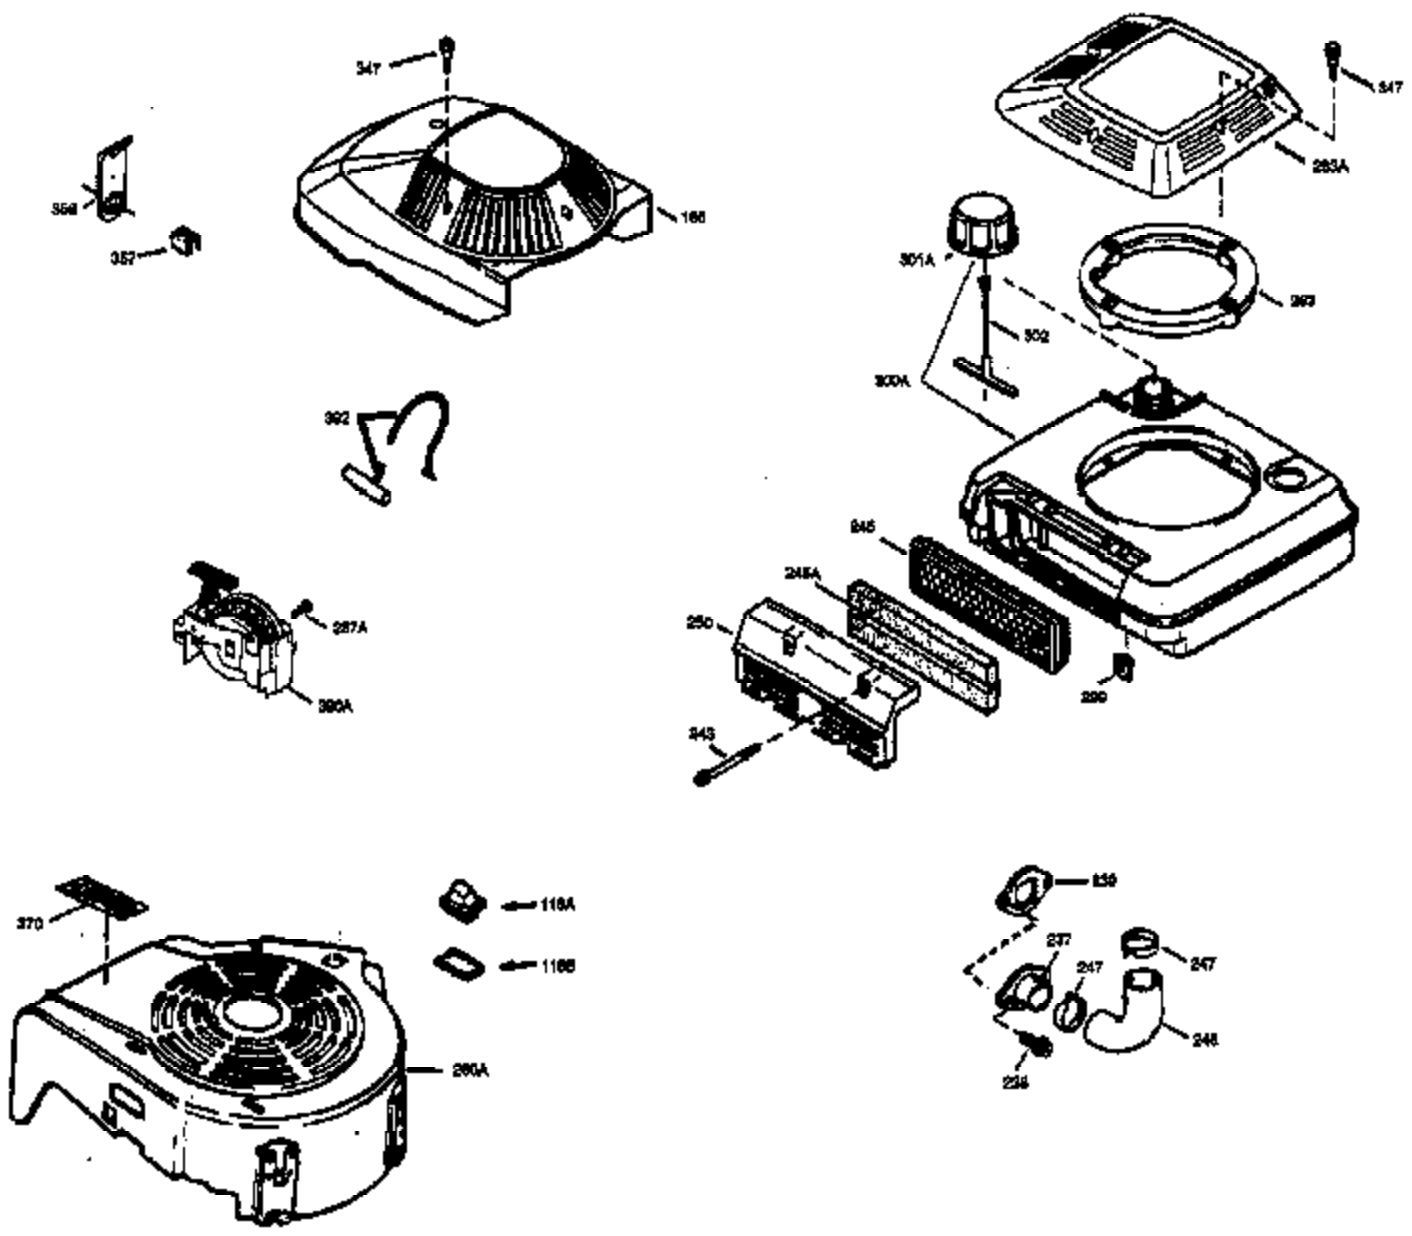

ILLUSTRATION SHOWS TYPICAL PARTS ONLY. ORDER BY PART NUMBER. PARTS NOT LISTED ARE SUPPLIED BY OEM.
VIEW 2 OF 3

Ref #	Part Number	Qty	Description
246D	35435		Filter, Pre-Air (Optional)
247	35505		Clamp, Air cleaner tube
248	35504		Tube, Air cleaner
250B	35503		Cover, Air cleaner
263	35502		Ring, Shroud
299	650900		Clip, "U" type nut, 10-32
300C	35501A		Shroud & Tank Ass'y. (Incl. 299 & 301 A)
301A	35355		Fuel Cap (Use as required)
347	650898		Screw, 10-32 x 27/32"
370G	34387		Decal, Instruction (Optional)