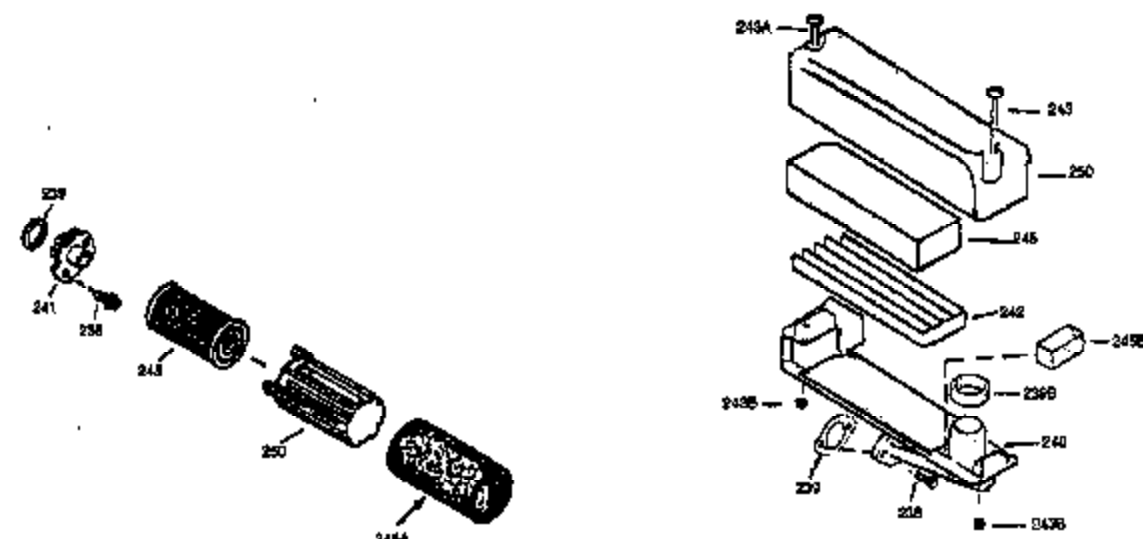

ILLUSTRATION SHOWS TYPICAL PARTS ONLY. ORDER BY PART NUMBER. PARTS NOT LISTED ARE SUPPLIED BY OEM.

VIEW 3 OF 3

Ref #	Part Number	Qty	Description
19	33578	1	Extension Spring
69	35261	1	* Mounting Flange Gasket
182	6201	2	Screw, 1/4-28 x 7/8"
185	31384A	1	Intake Pipe (Incl. 224)
186	34358	1	Governor Link
206	610973	1	Terminal
209	30200	2	Screw, 10-24 x 9/16"
223	650451	2	Screw, 1/4-20 x 1"
238	650709	2	Screw, 10-32 x 7/16"
239	35815	1	Air Cleaner Gasket
243	650899	2	Screw, 10-32 x 2-3/32"
245	35500	1	Air Cleaner Filter
250	35503	1	Air Cleaner Cover