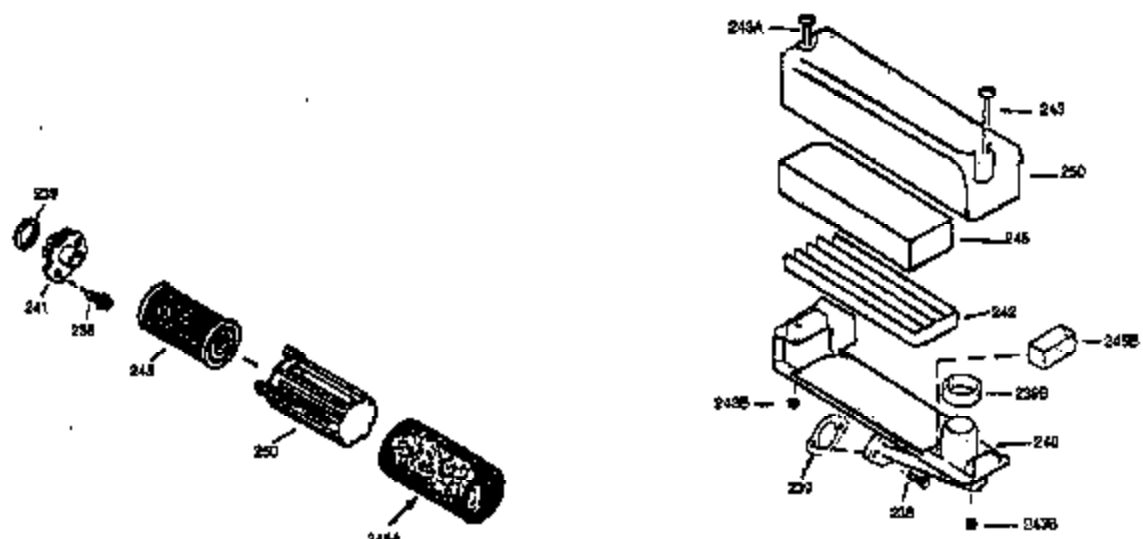

ILLUSTRATION SHOWS TYPICAL PARTS ONLY. ORDER BY PART NUMBER. PARTS NOT LISTED ARE SUPPLIED BY OEM.

VIEW 3 OF 3

Ref #	Part Number	Qty	Description
19	33578	1	Extension Spring
69	35261	1	* Mounting Flange Gasket
182	6201	2	Screw, 1/4-28 x 7/8"
185	31384A	1	Intake Pipe (Incl. 224)
186	34358	1	Governor Link
206	610973	1	Terminal
209	30200	2	Screw, 10-24 x 9/16"
223	650451	2	Screw, 1/4-20 x 1"
238	650709	2	Screw, 10-32 x 7/16"
239	35815	1	Air Cleaner Gasket
243	650899	2	Screw, 10-32 x 2-3/32"
245	35500	1	Air Cleaner Filter
250	35503	1	Air Cleaner Cover