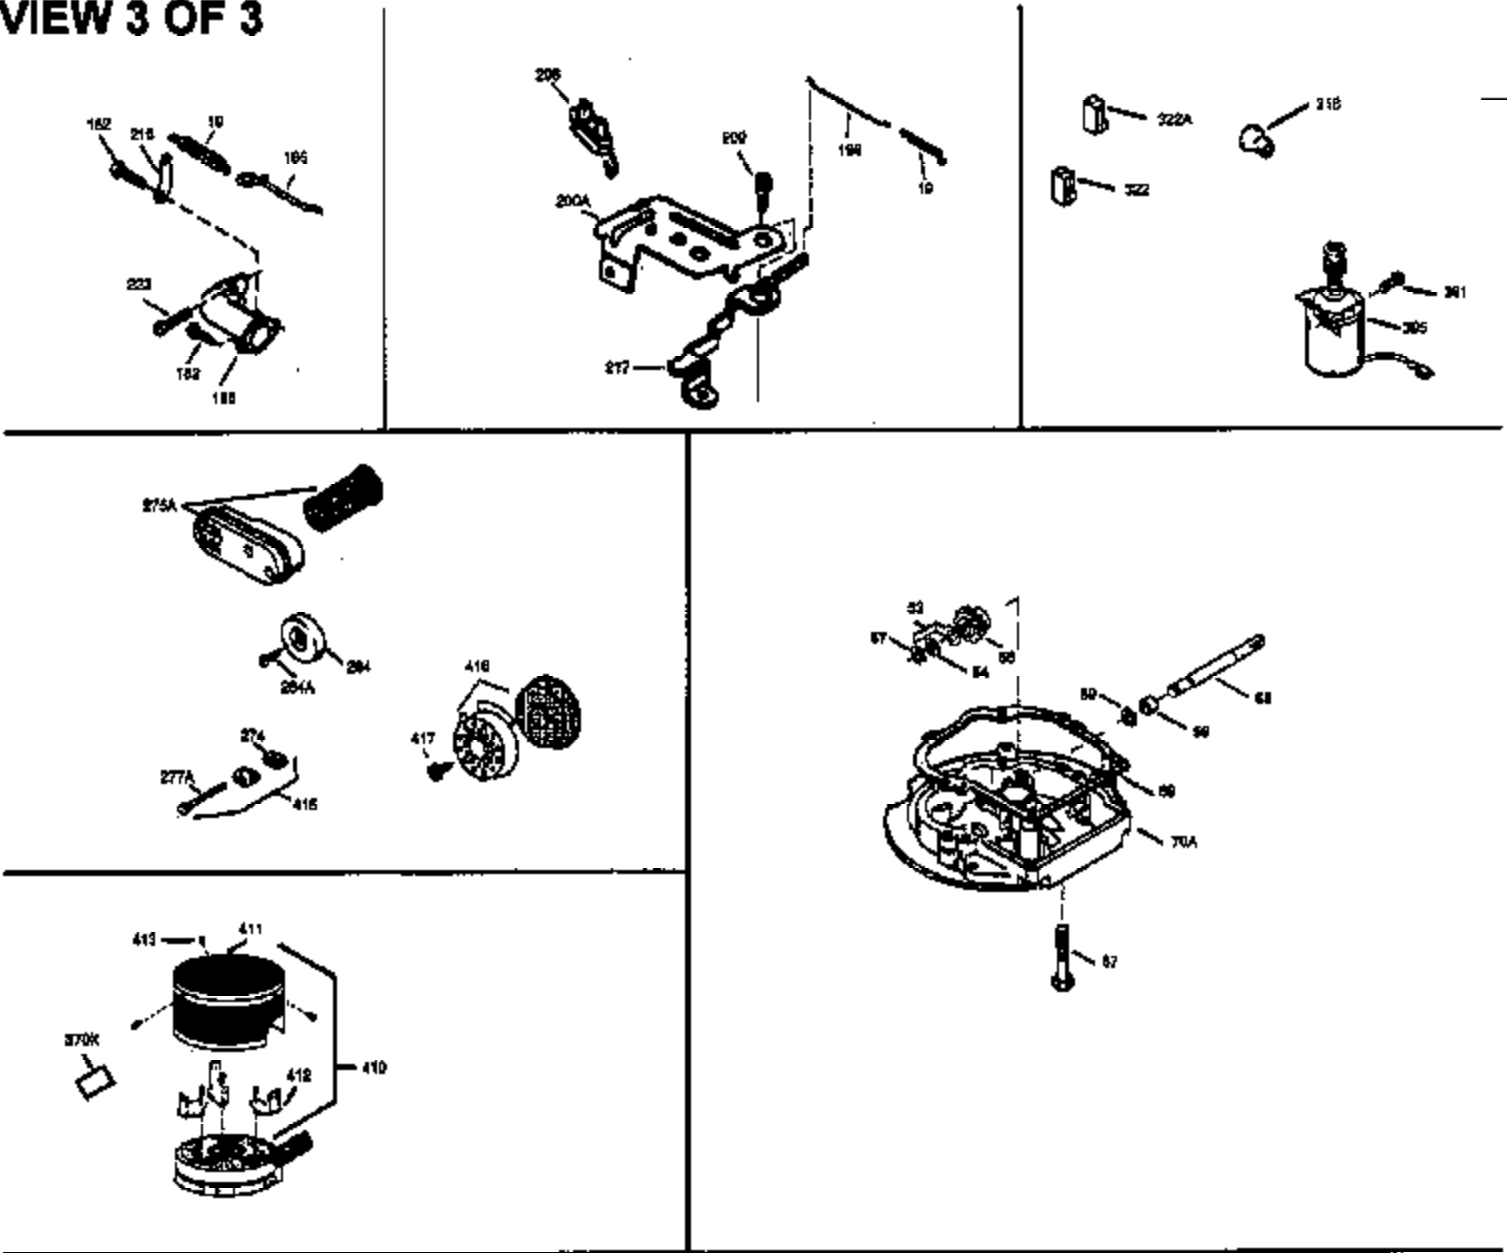

ILLUSTRATION SHOWS TYPICAL PARTS ONLY. ORDER BY PART NUMBER. PARTS NOT LISTED ARE SUPPLIED BY OEM.

VIEW 3 OF 3

Ref #	Part Number	Qty	Description
19	33578	1	Extension Spring
69	35261	1	* Mounting Flange Gasket
182	6201	2	Screw, 1/4-28 x 7/8"
185	31384A	1	Intake Pipe (Incl. 224)
186	34358	1	Governor Link
206	610973	1	Terminal
209	30200	2	Screw, 10-24 x 9/16"
223	650451	2	Screw, 1/4-20 x 1"
238	650709	2	Screw, 10-32 x 7/16"
239	35815	1	Air Cleaner Gasket
243	650899	2	Screw, 10-32 x 2-3/32"
245	35500	1	Air Cleaner Filter
250	35503	1	Air Cleaner Cover