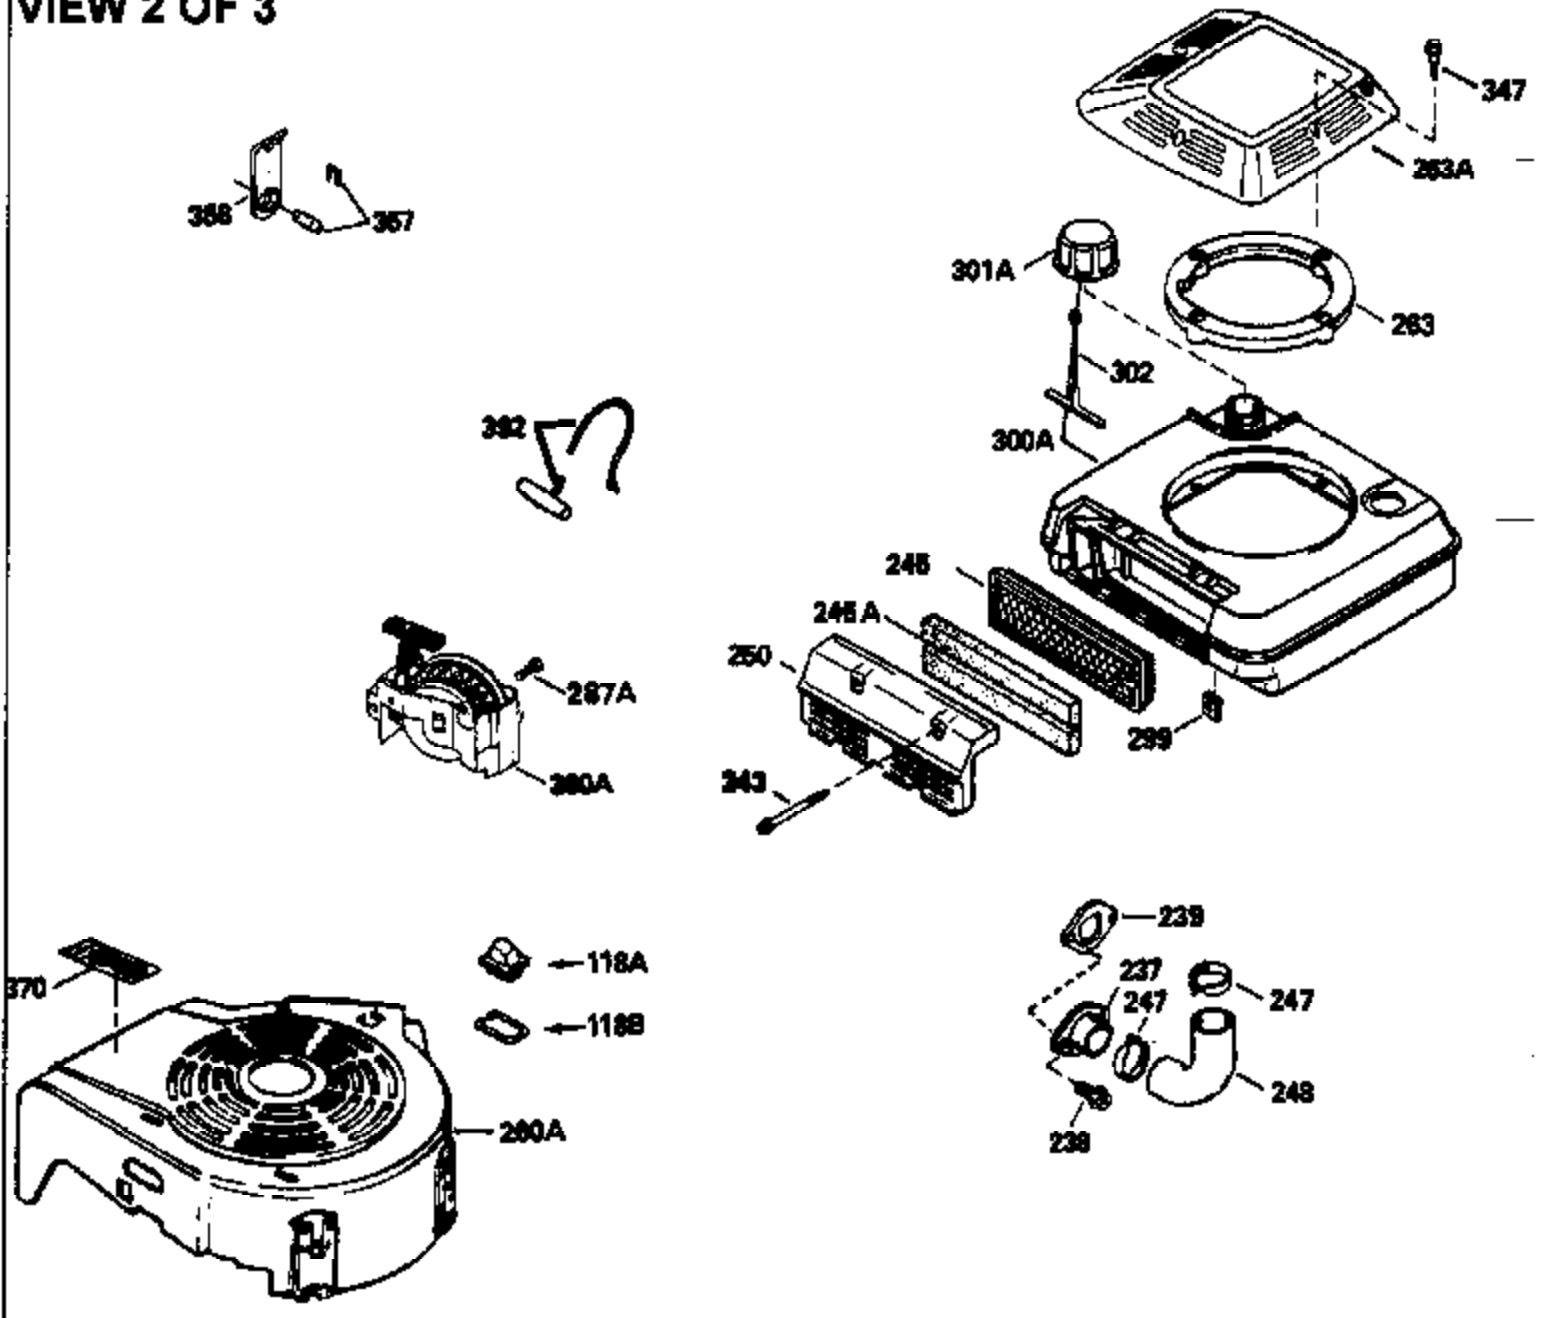

VIEW 2 OF 3

Ref #	Part Number	Qty	Description
118	730194		Rope Guide Kit (Use as required)
237	32971		Adapter, Air cleaner
238	650709		Screw, 10-32 x 7/16"
239A	35815		Gasket, Air cleaner
245F	35500		Filter, Air cleaner
246E	35435		Filter, Pre-air (Use as required)
247C	35505		Clamp, Air cleaner tube
248	35504		Tube, Air cleaner
250E	35503		Cover, Air cleaner
260B	35497		Housing, Blower
263	35502		Ring, Shroud
287B	650884		Screw, 8-32 x 1/2"
287A	650735		Screw, 10-24 x 3/8" (Use as required)
287A			Pop Rivet (3/16" Dia.) (Purchase locally)
299	650900		Clip, "U" type nut, 10-32
300C	35501A		Shroud & Tank Ass'y. (Incl. 299 & 301 A)
301A	35355		Fuel Cap (Use as required)
347	650898		Screw, 10-32 x 27/32"
370H	34387		Decal, Instruction (Optional)
370J	34870		Decal, Instruction (Optional)
390B	590621		Rewind Starter (Refer to Division 5, Section C, page 34 or Fiche 8A, Grid G-5 for breakdown)
425	730571		Starter Muff Kit (Incl.370J,426,427)(Opt.)
426	32203		Starter Air Cleaner (Optional)
427	32204		Starter Air Cleaner Bracket (Optional)
436	611006		Stator Plate Ass'y.(Incl.377,378,437, 442-448)
437	30551		Spring, Breaker box cover
438	610947		Cover, Dust
439	610955		Gasket, Stator cover
440	30992		Cam, Breaker
442	610385		Washer
443	610408		Nut, 8-32
444	29181		Breaker Fastening Screw & Washer
445	610593		Condenser Fastening Screw
446	33356		Terminal, Ground