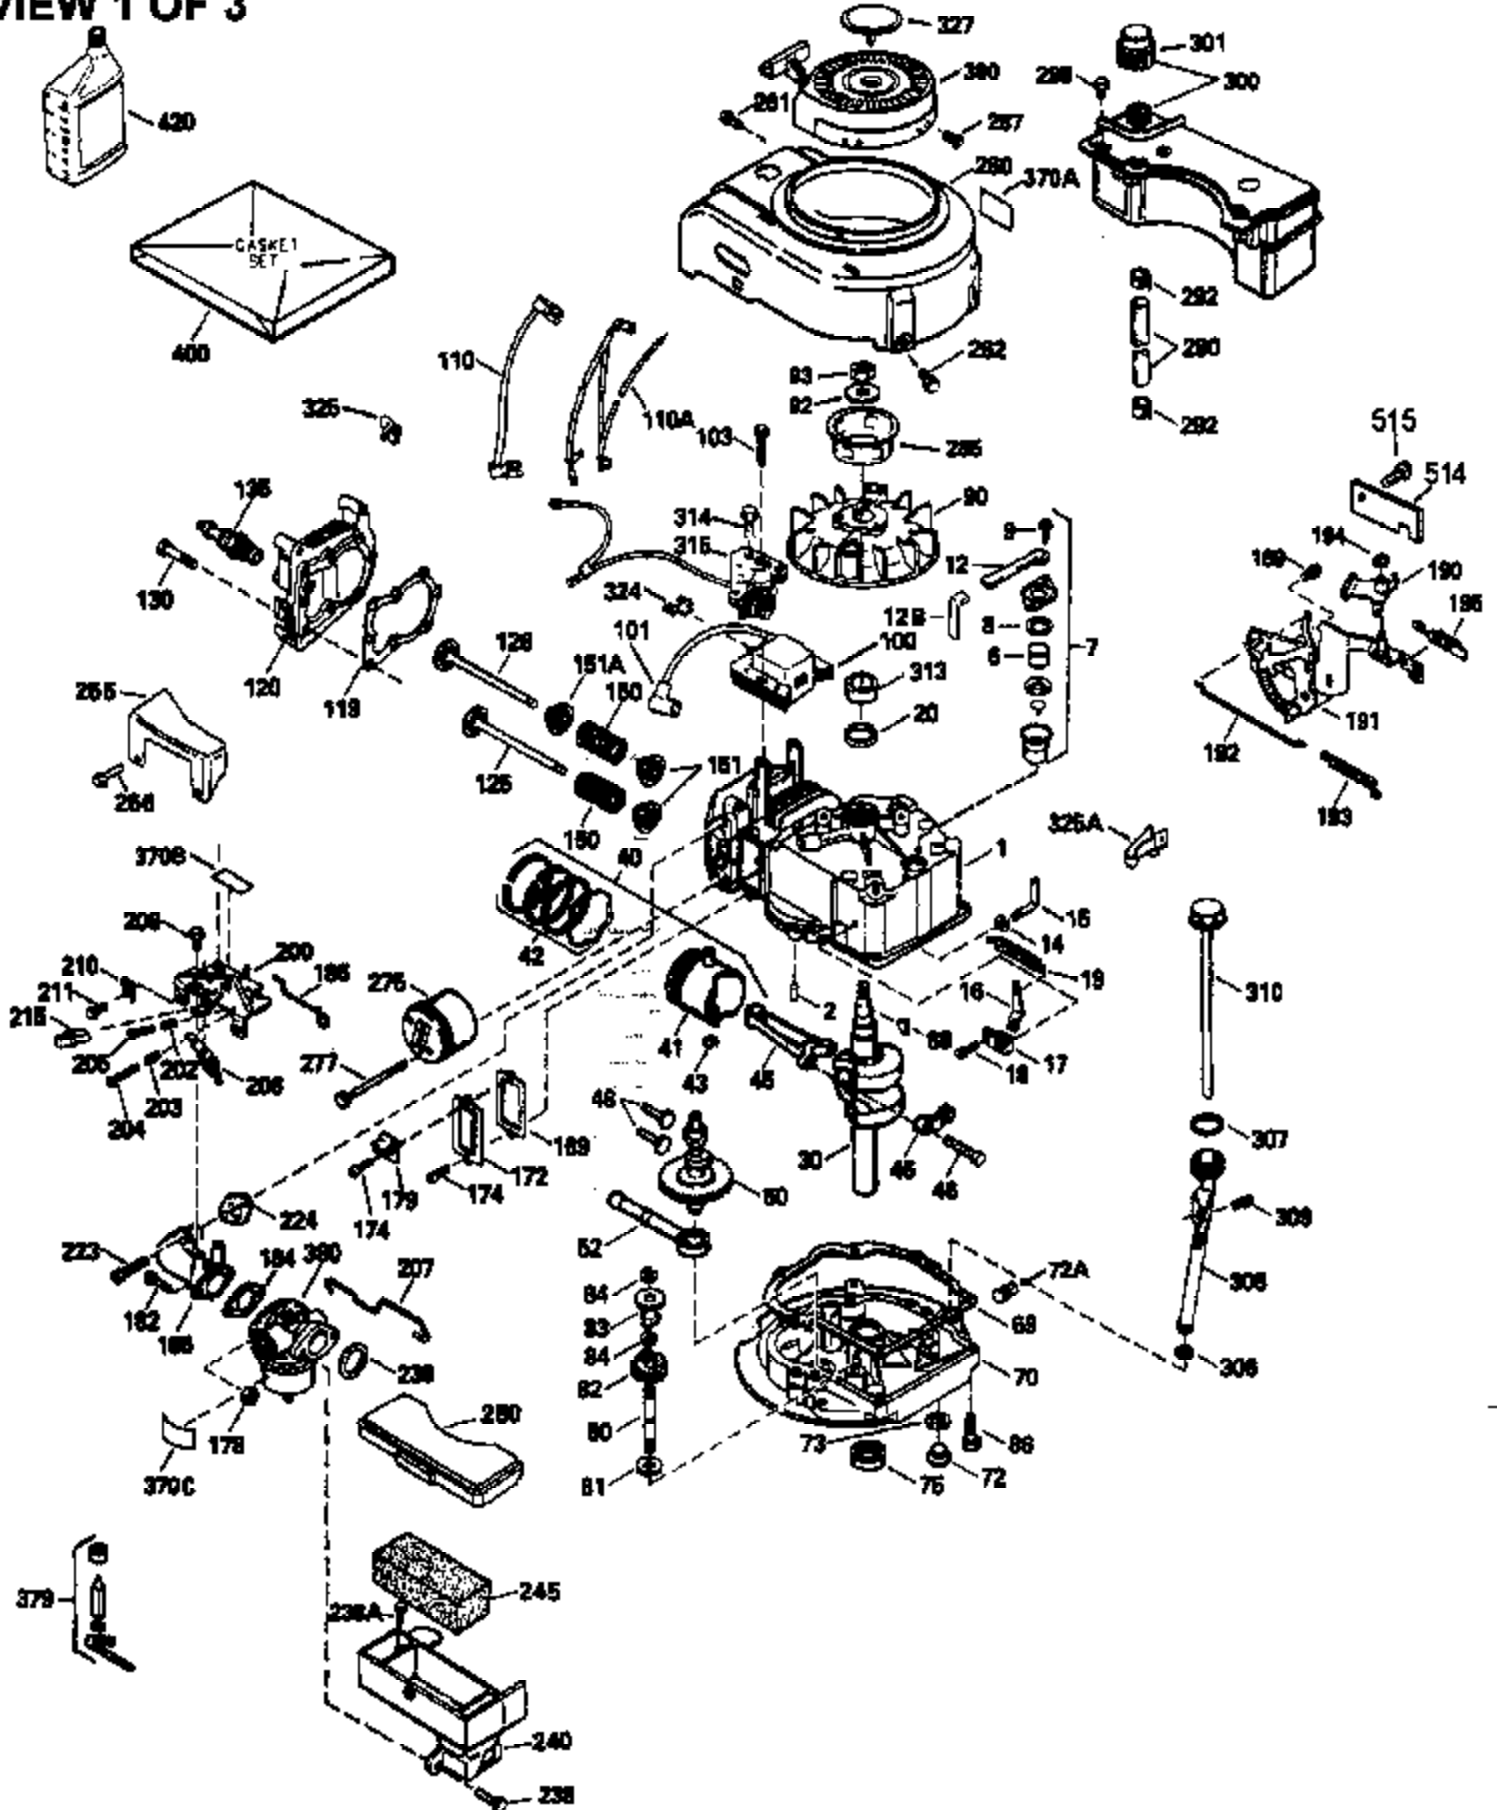

VIEW 1 OF 3

Engine Parts List #1

Ref #	Part Number	Qty	Description
1	35010		Cylinder (Incl. 2 & 20)(2-5/8" Bore)
2	26727		Pin, Dowel
6	33734		Element, Breather
7	34214A		Breather Ass'y. (Incl. 6, 8, 9, 12 , & 12A)
8	33735		* Gasket, Breather
9	30200		Screw, 10-24 x 9/16"
12	35496		Tube, Breather
14	28277		Washer, Flat
15	30589		Rod, Governor (Incl. 14)
16	31383A		Lever, Governor
17	31335		Clamp, Governor lever
18	650548		Screw, 8-32 x 5/16"
19	31361		Spring, Extension
20	32600		Seal, Oil
30	34460A		Crankshaft
40	35544		Piston, Pin & Ring Set (Std.) (2-5/8" Bore)
40	35545		Piston, Pin & Ring Set (.010" OS)
40	35546		Piston, Pin & Ring Set (.020" OS)
41	35541		Piston & Pin Ass'y. (Incl. 43)(Std.) (2-5/8")
41	35542		Piston & Pin Ass'y. (Incl. 43) (.010" OS)
41	35543		Piston & Pin Ass'y. (Incl. 43) (.020" OS)
42	35547		Ring Set (Std.) (2-5/8" Bore)
42	35548		Ring Set (.010" OS)
42	35549		Ring Set (.020" OS)
43	20381		Ring, Piston pin retaining
45	30963B		Rod Assy., Connecting (Incl. 46)
46	32610A		Bolt, Connecting rod
48	27241		Lifter, Valve
50	33553		Camshaft (MCR)
52	29914		Oil Pump Assy.
69	35261		* Gasket, Mounting flange
70	35651B		Flange Ass'y. (Incl. 72, 73, 75 & 80)
72	30572		Plug, Oil drain (Incl. 73)
73	28833		* Drain Plug Gasket (Not req. W/plastic plug)
75	26208		Seal, Oil
80	30574		Shaft, Governor
81	30590A		Washer, Flat
82	30591		Gear Assy., Governor (Incl. 81)
83	30588A		Spool, Governor
84	29193		Ring, Retaining
86	650488		Screw, 1/4-20 x 1-1/4"
89	611004		Flywheel Key
90	611112		Flywheel
92	650815		Washer, Belleville
93	650816		Nut, Flywheel
100	34443A		Solid State Ignition
100	730207		Magneto-to-Solid State Conv. Kit (Includes solid state module, solid state flywheel key, and instructions.) (Use as required on external ignition engines only.)
101	610118		Cover, Spark plug (Use as required)
103	650814		Screw, Torx T-15, 10-24 x 1"
110	34961		Ground Wire
118	730194		Rope Guide Kit (Use as required)
119	33015A		* Gasket, Head
120	34342		Head, Cylinder
125	29314B		Intake Valve (Std.) (Incl. 151) (Conventional Ports)
125	29315C		Intake Valve (1/32" OS) (Incl. 151) (Conventional Ports)