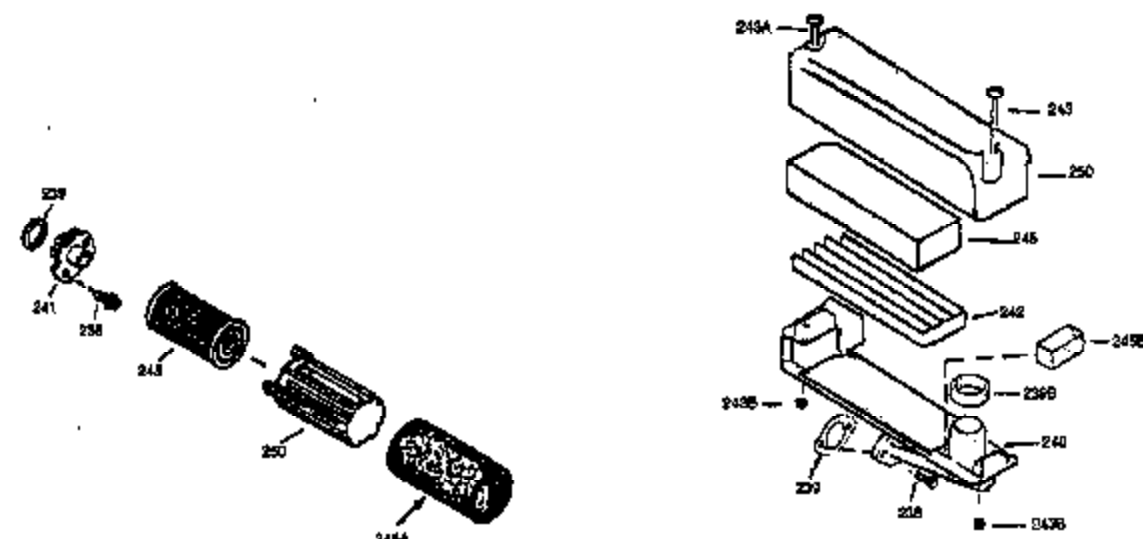

ILLUSTRATION SHOWS TYPICAL PARTS ONLY. ORDER BY PART NUMBER. PARTS NOT LISTED ARE SUPPLIED BY OEM.

VIEW 3 OF 3

Ref #	Part Number	Qty	Description
19	31361	1	Extension Spring
69	35261	1	* Mounting Flange Gasket
182	6201	2	Screw, 1/4-28 x 7/8"
185	31384A	1	Intake Pipe (Incl. 224)
186	34337	1	Governor Link
209	30200	2	Screw, 10-24 x 9/16"
223	650451	2	Screw, 1/4-20 x 1"
243	650899	2	Screw, 10-32 x 2-3/32"
245	35500	1	Air Cleaner Filter
250	35503	1	Air Cleaner Cover