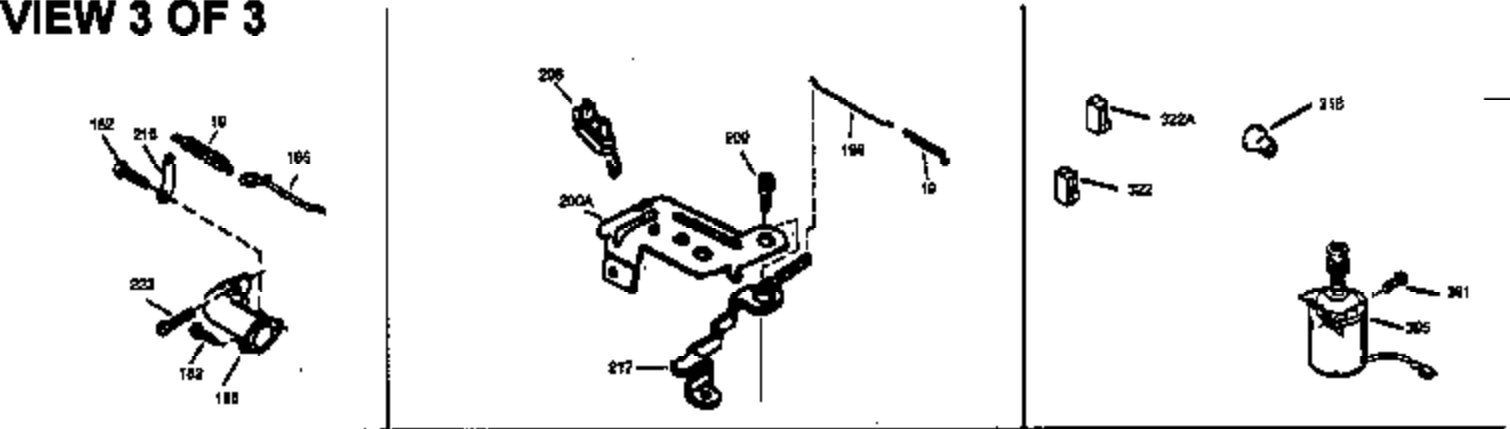

ILLUSTRATION SHOWS TYPICAL PARTS ONLY. ORDER BY PART NUMBER. PARTS NOT LISTED ARE SUPPLIED BY OEM.

VIEW 3 OF 3

Ref #	Part Number	Qty	Description
19	31361	1	Extension Spring
69	35261	1	* Mounting Flange Gasket
182	6201	2	Screw, 1/4-28 x 7/8"
185	31384A	1	Intake Pipe (Incl. 224)
186	34337	1	Governor Link
209	30200	2	Screw, 10-24 x 9/16"
223	650451	2	Screw, 1/4-20 x 1"
243	650899	2	Screw, 10-32 x 2-3/32"
245	35500	1	Air Cleaner Filter
250	35503	1	Air Cleaner Cover